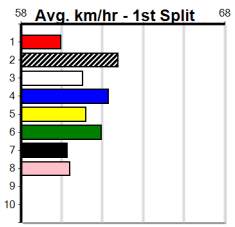

BENDIGO ADVERTISER (275+ RANK)

Distance: 500m, Race Type: Maiden, Total Prizemoney: $1,740
1st: $1,150, 2nd: $360, 3rd: $180, 4th: $50

2

3:17PM

(VIC time)

BLUE FLAME (4) was impressive when placed here three runs back and she can go one better today. JALAPENO GEM (3) has been luckless since her debut placing and she can make amends this time around. DALE'S CORNER (2) is nearing a win

Watchdog Tips:

4 **3** **2** **7**

Bet:

Win 4

Form	Box	Weight	Dist	Track	Date	Time	BON	Margin	1st/2nd (Time)	PIR	Checked	Comment	W/R	Split 1	S/P	Grade

1 MY GIRL NAHLAH [M]																	Winnning Boxes							
<i>Steady to date, gets back early, prefer to watch</i>																	1	2	3	4	5	6	7	8
LTF B May-22 FERAL FRANKY MCIVOR VERNA $12.00																	Prize Best Starts Trk/Dst APM							
Trainer: Julie Priest (Junortoun)																	$395.00 NBT 9-0-0-2 1-0-0-0 $363							
6th (1) 26.4 390 BAL R3 19-May-24 23.53 22.47 13.00FAST LEGS (22.66) M/87 . . . . . 9.19 $8.00 T3-M																								
4th (2) 26.7 425 BEN R2 24-May-24 24.90 23.90 5.50SILENT BEAST (24.53) M/676 . . . . . 6.93 $22.80 M																								
7th (1) 26.8 425 BEN R1 29-May-24 25.19 24.04 9.00HAVANA BLUEBIRD (24.57) M/675 . . . . . 6.91 $13.20 T3-M																								
6th (4) 26.7 500 BEN R3 08-Jun-24 29.38 28.58 2.75LRUNNING BLIND (29.19) M/655 . . . . . 6.96 $24.10 M																								
Owner(s): B Priest																								

2 DALE'S CORNER [M]																	Winnning Boxes							
<i>Placed in five of eight, has early pace, threat</i>																	1	2	3	4	5	6	7	8
BK D Mar-22 ASTON DUKE TIBIALIS $6.00																	Prize Best Starts Trk/Dst APM							
Trainer: Josh Duncan (Heathcote)																	$1,605.00 FSTD 8-0-3-2 0-0-0-0 $1415							
3rd (5) 30.8 350 HVL R2 10-May-24 20.35 19.66 1.25MIAMI TICKET (20.27) M/1 . . . . . 6.68 $4.00 T3-M																								
4th (3) 31.3 390 BAL R2 19-May-24 23.02 22.47 3.5LMUCK AROUND (22.78) M/54 . . . . . 8.76 $9.70 T3-M																								
2nd (2) 31.6 425 BEN R1 29-May-24 24.60 24.04 0.50LHAVANA BLUEBIRD (24.57) M/221 . . . . . 6.73 $4.50 T3-M																								
2nd (4) 31.3 450 SHP R2 06-Jun-24 25.97 25.52 3.25LPAW XAVIER (25.75) Q/122 . . . . . 6.71 $12.10 T3-M																								
Owner(s): J Duncan																								

3 JALAPENO GEM [M]																	Winnning Boxes							
<i>Luckless since her debut run, can atone</i>																	1	2	3	4	5	6	7	8
F B Sep-22 FERAL FRANKY LADY PANDORA $3.40																	Prize Best Starts Trk/Dst APM							
Trainer: George Borg (Maryborough)																	$595.00 FSTD 3-0-1-0 0-0-0-0 $595							
2nd (6) 29.4 425 BEN R2 17-May-24 24.58 23.88 7.50LHYPNOTIC (24.08) M/443 . . . . . 6.73 $4.30 M																								
4th (7) 29.6 450 BAL R2 22-Jun-24 26.53 25.22 12.00EXTREME AVENGER (25.72) S/875 . . . . . 6.90 $15.80 MH																								
8th (8) 29.8 450 BAL R2 31-May-24 26.31 24.81 10.00LWHITE OWL (25.63) M/788 . . . . . 6.91 $39.30 MF																								
Owner(s): Mccaughan Mccaughan (SYN), P Mccaughan, J Mccaughan																								

4 BLUE FLAME [M]																	Winnning Boxes							
<i>Impressive effort three runs back, go close</i>																	1	2	3	4	5	6	7	8
BE B Mar-22 SENNACHIE LIGHT VIEW $3.00																	Prize Best Starts Trk/Dst APM							
Trainer: Cameron Morris-flynn (Mitchell Park)																	$1,115.00 NBT 16-0-2-1 3-0-1-0 $937							
4th (1) 27.2 500 BEN R2 22-May-24 29.10 28.35 1.00PYRENEES CHATEAU (29.03) M/444 . . . . . 6.96 $7.80 M																								
2nd (1) 27.3 500 BEN R2 29-May-24 28.44 28.33 1.25LTUDOR PEAK (28.36) Q/122 . . . . . 6.65 $5.00 T3-RW																								
5th (5) 27.9 350 HVL R2 02-Jun-24 19.99 19.24 8.50FLYING GENERAL (19.41) M/6 . . . . . 6.88 $49.50 M																								
4th (2) 27.5 525 MEP R2 05-Jun-24 30.69 30.00 8.00LANGEL ABOVE (30.14) M/2234 . . . . . 5.24 $11.10 M																								
Owner(s): N Dewhurst