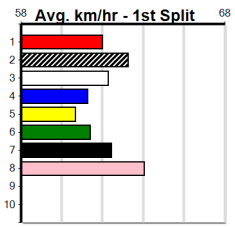

Bendigo

JARROD LARKIN CONCRETING (275+ RA)

Distance: 500m, Race Type: Grade 7, Total Prizemoney: $1,740
1st: $1,150, 2nd: $360, 3rd: $180, 4th: $50

5

4:17PM

(VIC time)

BOLD BERT (8) has been placed in four of five here and he can light them up soon after box rise.
MCIVOR MORGAN (3) is better than his past few runs and he can work into the mix mid race.
MCIVOR OLLY (2) has solid claims

Watchdog Tips:

8

3

2

1

Bet:

Win 8