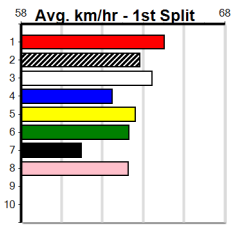

Bendigo

6

4:42PM

(VIC time)

AG TYRES & WHEELS (275+ RANK)

Distance: 500m, Race Type: Grade 5, Total Prizemoney: $1,740
1st: $1,150, 2nd: $360, 3rd: $180, 4th: $50

ARGYLE MAGGIE (1) owns a smart 28.16 PB here and she is drawn to make every post a winner.
BEN OLLIE (6) is racing with confidence and he likes to stay wide in his races, while JUNKYARD PRINCE (4) will appreciate the drop in class.

Watchdog Tips: **1** **6** **4** **8** Bet: **Box Trifecta 1,4,6,8 ($10 for 41.67%)**

1 ARGYLE MAGGIE [5] *Quick PB here, drawn to lead, hard to reel in*
BK B Oct-21 KINLOCH BRAE ZITA **$2.80**

Trainer: Raymond Morgan (Argyle)

Rank	Box	Weight	Dist	Track	Date	Time	BON	Margin	1st/2nd (Time)	PIR	Checked	Comment	W/R	Split 1	S/P	Grade
1st	(3)	27.8	500	BEN	R7	11-May-24	28.16	28.13	6.50LSENSES FAIL (28.60)	Q/111	.	.	.	6.54	$7.20	X67
6th	(6)	28.0	450	SHP	R6	16-May-24	25.70	25.42	4.00LTAT LEAH (25.42)	M/446	.	SW	.	6.75	$3.20	5
5th	(8)	28.1	450	SHP	R5	20-May-24	25.81	25.27	5.50LUNLEASH IN MIAMI (25.45)	M/658	.	.	W	6.89	$32.00	RWH
7th	(1)	27.9	500	BEN	R6	24-May-24	30.46	27.83	30.00LPASSING (28.37)	M/777	.	V10	.	7.75	$4.00	5

Owner(s): R Morgan

Winning Boxes

1	2	3	4	5	6	7	8	
		2					1	
Prize	Best							$5,825.00
Starts	22-3-4-1							28.16
Trk/Dst	8-1-1-0							$1750
APM								

2 MCIVOR RUSTY [5] *Down on confidence, can miss the kick, risky*
F D Oct-19 FERNANDO BALE MCIVOR VERNA **$12.00**

Trainer: Barry Priest (Junortoun)

Rank	Box	Weight	Dist	Track	Date	Time	BON	Margin	1st/2nd (Time)	PIR	Checked	Comment	W/R	Split 1	S/P	Grade
2nd	(3)	30.2	500	BEN	R6	08-May-24	28.76	28.16	0.10LROXY SMIRNOFF (28.76)	M/211	.	.	.	6.73	$5.50	T3-5
6th	(2)	29.9	500	BEN	R8	15-May-24	28.86	28.16	2.50LTANTANGARA GIRL (28.69)	M/655	.	.	.	6.87	$5.80	T3-5
7th	(5)	29.5	500	BEN	R7	29-May-24	29.30	28.33	11.00LCAB FARE HOME (28.60)	S/876	.	.	.	7.15	$10.80	T3-5
8th	(4)	29.2	500	BEN	R6	05-Jun-24	29.09	28.23	13.00LWILD ROVER (28.23)	M/557	.	.	.	6.79	$46.00	5

Owner(s): B Priest

Winning Boxes

1	2	3	4	5	6	7	8	
3	1			2	2	2	1	
Prize	Best							$29,975.00
Starts	103-11-12-9							28.24
Trk/Dst	71-6-9-6							$2286
APM								

3 CAB FARE HOME (NSW)[5] *Got all the breaks in his recent win here, place*
BK D Jan-20 COLLISION FIERY CRASH **$7.50**

Trainer: Cameron Taylor (Neilborough)

Rank	Box	Weight	Dist	Track	Date	Time	BON	Margin	1st/2nd (Time)	PIR	Checked	Comment	W/R	Split 1	S/P	Grade
2nd	(7)	30.0	450	SHP	R7	02-May-24	26.14	25.99	0.75LAFFAIR BEAUTY (26.09)	M/222	.	.	.	6.93	$11.20	T3-5
5th	(5)	29.9	500	BEN	R8	15-May-24	28.85	28.16	2.50LTANTANGARA GIRL (28.69)	Q/146	.	.	W	6.64	$8.00	T3-5
1st	(7)	29.7	500	BEN	R7	29-May-24	28.60	28.33	1.25LSHAE SHAE CABANG (28.68)	Q/111	.	.	.	6.65	$6.70	T3-5
4th	(7)	29.8	500	BEN	R6	05-Jun-24	28.65	28.23	6.50LWILD ROVER (28.23)	M/244	.	.	.	6.60	$7.50	5

Owner(s): THE RAT PACK (SYN), B Bertschik, T Cerra, C Woodruff

Winning Boxes

1	2	3	4	5	6	7	8	
		1	1	1			1 2	
Prize	Best							$15,570.00
Starts	55-6-11-3							28.36
Trk/Dst	7-2-1-0							$2563
APM