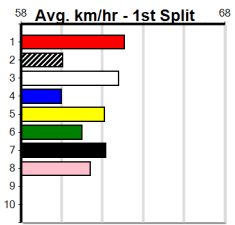

Bendigo

AVARD CIVIL (275+ RANK)

Distance: 425m, Race Type: Grade 5, Total Prizemoney: $1,530
1st: $1,000, 2nd: $320, 3rd: $160, 4th: $50

11

6:19PM

(VIC time)

MORAINÉ BELLA (3) will find this easier than her most recent racing and she can assume control soon after box rise. BUILDIN' ROLLS (5) has a good record here and he can settle on the speed. PERFECT STAR (8) was impressive last time out.

Watchdog Tips:

3

5

8

4

Bet:

Win 3