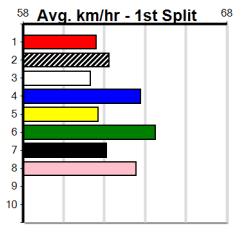

MADE SOLUTIONS ELECTRICAL & DATA (

Distance: 425m, Race Type: Grade 5, Total Prizemoney: $1,530
1st: $1,000, 2nd: $320, 3rd: $160, 4th: $50

Watchdog Tips: **2** **6** **8** **1** **Bet:** **Win 2**

1 PERFECT TREASURE [5] *Handy effort two runs back, place claims*

Form	Box	Weight	Dist	Track	Date	Time	BON	Margin	1st/2nd (Time)	PIR	Checked	Comment	W/R	Split 1	S/P	Grade
1	D				Jan-19	FABREGAS										
PERFECT MADISON $4.60																
Trainer: Gary Edwards (Broadford)																
4th	(7)	37.0	425	BEN	R11	15-May-24	24.72	24.04	3.5LMAGIC LIES (24.48)	M/444	.	.	.	6.88	$26.90	T3-5
5th	(4)	37.1	390	SHP	R9	27-May-24	22.53	21.84	4.75LELLI'S MY GIRL (22.20)	M/75	.	.	.	8.75	$45.10	VET
3rd	(6)	36.7	425	BEN	R6	29-May-24	24.29	24.04	3.5LCRUSOE PEARL (24.04)	M/554	.	.	.	6.72	$27.40	T3-5
6th	(5)	36.6	425	BEN	R6	08-Jun-24	24.86	24.27	8.50LGEORGE'S BEST (24.27)	M/888	.	.	.	7.04	$15.40	5

Winning Boxes							
1	2	3	4	5	6	7	8
4	4	4	1				1 2
Prize				$38,376.25			
Best				24.07			
Starts				141-16-23-21			
Trk/Dst				48-7-6-8			
APM				$3646			

Form	Box	Weight	Dist	Track	Date	Time	BON	Margin	1st/2nd (Time)	PIR	Checked	Comment	W/R	Split 1	S/P	Grade
2	D				Jul-21	BAROOGA BRETT										
BAROOGA PETE [5] <i>Drops in class, can find the rail early, yes</i>																
LADY TORAH $3.50																
Trainer: Wayne Bocquet (Mullengandra)																
7th	(6)	32.0	350	HVL	R7	03-May-24	20.06	19.59	6.00LELSIE DREAMING (19.66)	S/8	.	.	.	6.88	$6.90	T3-RW
4th	(7)	31.4	500	BEN	R6	15-May-24	28.87	28.16	11.00LTHANK YOU TOMMY (28.16)	S/444	.	.	.	6.94	$19.40	T3-5
5th	(5)	32.0	457	TEM	R7	22-May-24	26.39	25.88	7.50LDEADLY (25.88)	.	.	.	.		$19.00	5
5th	(3)	32.5	500	BEN	R8	29-May-24	28.79	28.33	4.00LDASHING CLAUDIA (28.52)	S/866	.	.	.	6.92	$14.10	T3-5

Winning Boxes							
1	2	3	4	5	6	7	8
		1	1		1		
Prize				$5,880.00			
Best				NBT			
Starts				13-3-0-2			
Trk/Dst				2-0-0-0			
APM				$1742			

Form	Box	Weight	Dist	Track	Date	Time	BON	Margin	1st/2nd (Time)	PIR	Checked	Comment	W/R	Split 1	S/P	Grade
3	B				Sep-20	MY REDEEMER										
FERNBANK FLYER [5] <i>Solid win last time, this is harder, next time</i>																
FABREGAL $8.00																
Trainer: Briana Robertson -leech (Smeaton)																
7th	(5)	26.9	400	GEL	R7	09-Apr-24	23.28	22.46	7.00LFULL SPEED AHEAD (22.80)	M/87	.	.	.	8.82	$63.00	5H
7th	(8)	27.5	390	BAL	R12	19-May-24	23.15	22.47	10.00LMR. BLUE (22.47)	S/87	.	.	.	8.89	$10.60	T3-5
3rd	(7)	27.8	390	BAL	R12	02-Jun-24	22.98	22.08	7.50LROXY EGGNOG (22.46)	M/62	.	.	W	8.99	$6.40	T3-5
1st	(6)	27.4	425	BEN	R12	08-Jun-24	24.51	24.27	0.10LCLASSY SHIFTER (24.52)	M/332	.	.	.	6.78	$10.90	5

Winning Boxes							
1	2	3	4	5	6	7	8
1	2	1	2			1	
Prize				$16,825.00			
Best				24.31			
Starts				58-8-10-15			
Trk/Dst				20-4-2-8			
APM				$2406			

Form	Box	Weight	Dist	Track	Date	Time	BON	Margin	1st/2nd (Time)	PIR	Checked	Comment	W/R	Split 1	S/P	Grade
4	B				Dec-21	WOW										
WE ARE SOUTH (NSW)[5] <i>Can show early speed at times, place hope</i>																
SPOOKY SENSATION $7.50																
Trainer: Brenda Kinder (Girgarre)																
1st	(6)	25.3	425	BEN	R4	01-May-24	24.39	24.35	6.00LCRUISE AMY (24.80)	M/211	.	SW	.	6.66	$4.50	6G
4th	(6)	25.3	425	BEN	R12	08-May-24	24.78	23.97	4.75LIDAHO EVIE (24.45)	M/234	.	.	.	6.71	$5.00	T3-5
5th	(7)	25.5	450	SHP	R7	16-May-24	26.30	25.42	8.50LGOOD MANNER (25.73)	M/335	.	.	.	6.81	$8.70	5
4th	(2)	25.5	450	SHP	R7	23-May-24	26.10	25.47	2.75LWILIGHT STYLE (25.91)	M/242	.	.	.	6.74	$14.60	T3-RW

Winning Boxes							
1	2	3	4	5	6	7	8
						1	1 1
Prize				$5,680.00			
Best				24.39			
Starts				37-3-4-6			
Trk/Dst				4-1-0-1			
APM				$2244