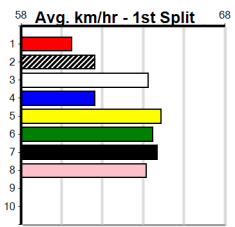

Bendigo

HIP POCKET BENDIGO (275+ RANK)

Distance: 425m, Race Type: Grade 7, Total Prizemoney: $1,530
1st: $1,000, 2nd: $320, 3rd: $160, 4th: $50

3

3:39PM

(VIC time)

SILENT BEAST (2) was never headed in her handy debut win here in May and she will find this easier than her past two runs. SHIMA HARLEY (4) is better than his past few runs and he can work into the mix mid race. LADY AMRON (7) has claims

Watchdog Tips: 2 4 7 3 **Bet:** Win 2