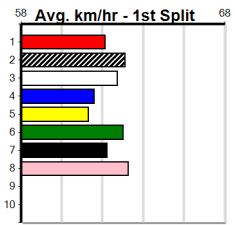

Bendigo

PETER BROWN CUSTOM HOMES (275+ R

Distance: 425m, Race Type: Grade 5, Total Prizemoney: $1,530
1st: $1,000, 2nd: $320, 3rd: $160, 4th: $50

7

5:05PM

(VIC time)

SENNA FOREVER (1) has been placed in four of eight here and he is drawn to make every post a winner. SPIRIT OF PANAMA (8) is better than his past few runs and he will get plenty of room early on. LUCKY FERNANDO (2) has a solid record here

Watchdog Tips:

1

8

2

4

Bet:

Win 1