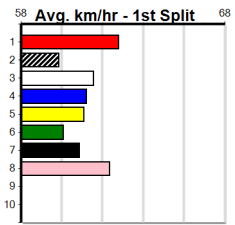

Bendigo

SPORTSBET GREEN TICKS (275+ RANK)

Distance: 425m, Race Type: Maiden, Total Prizemoney: $1,530
1st: $1,000, 2nd: $320, 3rd: $160, 4th: $50

1

2:57PM
(VIC time)

ARGYLE PANDORA (7) was well supported last time out and she won't find an easier race to win. PANTHER (2) has been luckless to date and he is expected to make amends. RIVER GEORGE (3) can run a cheeky race.

Watchdog Tips: **7** **2** **3** **5** **Bet:** **Box Quinella 2,3,7 ($10 for 333.33%)**