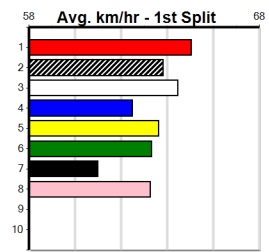

AG TYRES & WHEELS (275+ RANK)

Distance: 500m, Race Type: Grade 5, Total Prizemoney: $1,740
1st: $1,150, 2nd: $360, 3rd: $180, 4th: $50

ARGYLE MAGGIE (1) owns a smart 28.16 PB here and she is drawn to make every post a winner.
BEN OLLIE (6) is racing with confidence and he likes to stay wide in his races, while JUNKYARD PRINCE (4) will appreciate the drop in class.

Watchdog Tips: **1** **6** **4** **8** **Bet:** **Box Trifecta 1,4,6,8 ($10 for 41.67%)**

Form Box	Wgt	Dist	Track	Date	Time	BON	Margin	1st/2nd (Time)	PIR	Checked	Comment	WR	Split 1	S/P	Grade	
ARGYLE MAGGIE [5] Quick PB here, drawn to lead, hard to reel in $2.80																
BK Bitch			Oct-21			Sire: KINLOCH BRAE			Dam: ZITA			Trainer: Raymond Morgan (Argyle)				
Owner(s): R Morgan																
Winning Distances: < 300m (0) 300 - 399m (0) 400 - 499m (2) 500 - 599m (1) 600 - 699m (0) > 700m (0)																
Winning Weights: 25.8(1) 27.0(1) 27.8(1)																
5th (5)	27.5	500	BEN	R5	31-Oct-23	28.75	28.29	5.50L SACRIFICIAL (28.39)	M/234	.	.	.	6.65	$3.50	X67	
3rd (5)	27.8	450	BAL	R5	27-Nov-23	26.00	25.54	6.00L GOOD MANNER (25.60)	M/233	.	.	.	6.79	$4.30	T3-RW	
2nd (2)	27.8	425	BEN	R9	13-Dec-23	24.46	23.93	2.00L SHE'S ICONIC (24.33)	M/222	.	.	.	6.77	$4.10	T3-RW	
4th (7)	27.8	500	BEN	R7	20-Dec-23	28.89	28.43	3.5L MR. BURNER (28.64)	M/334	.	.	.	6.73	$2.70	T3-RW	
1st (3)	27.8	500	BEN	R7	11-May-24	28.16	28.13	6.50L SENSES FAIL (28.60)	Q/111	.	.	.	6.54	$7.20	X67	
6th (6)	28.0	450	SHP	R6	16-May-24	25.70	25.42	4.00L TAT LEAH (25.42)	M/446	.	SW	.	6.75	$3.20	5	
5th (8)	28.1	450	SHP	R5	20-May-24	25.81	25.27	5.50L UNLEASH IN MIAMI (25.45)	M/658	.	W	.	6.89	$32.00	RWH	
7th (1)	27.9	500	BEN	R6	24-May-24	30.46	27.83	30.00 PASSING (28.37)	M/777	.	V10	.	7.75	$4.00	5	
Last 3 wins NOT included above																
1st (3)	25.8	450	SHP	R1	08-May-23	25.88	25.48	1.5L ACOUSTIC FLASH (25.99)	M/333	.	.	.	6.78	$8.10	M	
1st (8)	27.0	450	BAL	R5	30-Sep-23	25.68	25.41	0.10L FULL SPEED AHEAD (25.69)	M/333	.	SW	.	6.82	$6.20	X67	

Box History

Bx	1st	2nd	3rd	4th	5th	6th	7th	8th
1	1							
2		3						
3	2							
4				2				
5			1		1	1		1
6						1		
7				3				
8	1				1			1
Prize	$5825.00							
Best	28.16(3)-11/5/24							
Starts	22-3-4-1							
Trk/Dts	8-1-1-0							
APM	1750