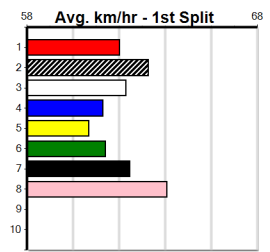

JARROD LARKIN CONCRETING (275+ RANK)

Distance: 500m, Race Type: Grade 7, Total Prizemoney: $1,740
1st: $1,150, 2nd: $360, 3rd: $180, 4th: $50

BOLD BERT (8) has been placed in four of five here and he can light them up soon after box rise.
MCIVOR MORGAN (3) is better than his past few runs and he can work into the mix mid race.
MCIVOR OLLY (2) has solid claims

Watchdog Tips: 8 3 2 1 **Bet:** Win 8

1

GO JETTERS [7] **$7.50**

BD Dog Feb-22 **Better than form, can show early pace, respect** **Sire: ZAMBORA BROCKIE Dam: SHE'S A BLAZIN'**

Owner(s): J Clarke **Trainer: Jack Clarke (Creswick)**

Winning Distances: < 300m (0) 300 - 399m (0) 400 - 499m (1) 500 - 599m (0) 600 - 699m (0) > 700m (0)

Winning Weights: 32.6(1)

1st	2nd	3rd	4th	5th	6th	7th	8th	
1st (3) 32.6 460 WGL R1	04-Apr-24	26.35	26.18	1.00L IZAKAYA LAD (26.42)	M/122	SW	6.81	$2.70 T3-M
5th (2) 31.9 545 BAL R7	15-Apr-24	32.18	31.81	5.50L ASTON ARIELLE (31.81)	Q/1145		6.91	$4.90 T3-RW
7th (6) 31.5 460 GEL R5	23-Apr-24	26.59	25.73	13.00 REV QUERIDA (25.73)	M/887		6.97	$10.00 X67
5th (8) 31.6 545 BAL R5	29-Apr-24	31.73	31.25	7.00L RENEGADE RUSLIE (31.25)	M/3455		6.98	$8.10 T3-RW
5th (8) 31.3 350 HVL R5	03-May-24	20.28	19.59	9.50L HOT SUMMER SKY (19.61)	M/8		6.87	$9.30 T3-7
7th (2) 31.4 300 HVL R4	06-May-24	17.64	16.85	8.50L QUEEN MAGGIE (17.05)	S/7		4.27	$5.40 T7
6th (7) 31.8 350 HVL R9	29-May-24	20.10	19.45	9.50L WILD ROVER (19.45)	M/5		6.84	$40.60 T7
6th (1) 31.4 400 GEL R3	04-Jun-24	23.68	22.69	12.00 VALLETTA DIVA (22.86)	Q/56		9.03	$10.20 T7

Last 3 wins NOT included above

Box History

Bx	1st	2nd	3rd	4th	5th	6th	7th	8th
1								
2								
3	1		1					
4								
5								
6						1		1
7							1	
8					2			1

Prize Best $1260.00
Starts FSH
Trk/Dts 12-1-0-1
APM 0-0-0-0
756

2

MCIVOR OLLY [7] **$6.00**

BEBD Dog May-22 **Still learning but has some talent, can threaten** **Sire: FERAL FRANKY Dam: MCIVOR VERNA**

Owner(s): B Priest **Trainer: Barry Priest (Junortoun)**

Winning Distances: < 300m (0) 300 - 399m (0) 400 - 499m (1) 500 - 599m (0) 600 - 699m (0) > 700m (0)

Winning Weights: 35.6(1)

1st	2nd	3rd	4th	5th	6th	7th	8th	
6th (2) 35.9 425 BEN R3	08-Mar-24	24.88	23.69	16.00 MYRNIONG STORM (23.81)	M/777		6.82	$50.70 M
1st (3) 35.6 425 BEN R2	20-Mar-24	24.34	24.11	1.5L SNOW ROYALE (24.43)	Q/221		6.65	$2.80 M
4th (1) 35.4 425 BEN R11	24-Mar-24	25.09	23.42	4.75L ARCHIE MCIVOR (24.76)	M/224	V5 W	6.63	$3.00 X67
ST (-) 35.1 425 BEN	19-Apr-24	25.03		0.10L Trial Not Cleared	M/22	2of4	6.58	ST
ST (-) 35.4 425 BEN	28-Apr-24	24.72		7.00L Trial Cleared	M/43	3of4	6.63	ST
8th (5) 34.5 425 BEN R3	08-May-24	25.21	23.97	12.00 SPIT THE CHIPS (24.42)	M/548		6.74	$10.90 T3-7
5th (7) 34.5 500 BEN R7	15-May-24	28.99	28.16	5.50L TWENTY DEEP (28.61)	M/555		6.86	$17.60 T3-7
4th (6) 34.2 500 BEN R5	05-Jun-24	29.27	28.23	12.00 MCIVOR ALFY (28.47)	M/344		6.81	$8.10 X67

Last 3 wins NOT included above

Box History

Bx	1st	2nd	3rd	4th	5th	6th	7th	8th
1								
2					1			
3	1					1		
4								
5								1
6					1			
7						1		
8								

Prize Best $1125.00
Starts NBT
Trk/Dts 6-1-0-0
APM 2-0-0-0
695