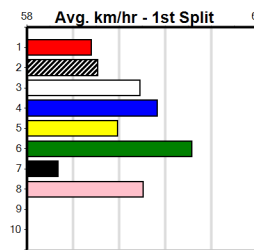

GRAY'S BENDIGO (275+ RANK)

Distance: 425m, Race Type: Grade 6, Total Prizemoney: $1,530
1st: $1,000, 2nd: $320, 3rd: $160, 4th: $50

IDRON BALE (6) has been simply brilliant in his past two and he will be carving out time on the arm.
DANYO'S CHAD (1) has a good record here and he is drawn to get all the breaks. MOVE OF
MAGNUS (8) can run a cheeky race

Watchdog Tips: 6 1 8 3 Bet: Win 6

DANYO'S CHAD [6] Good record here, has the right draw, danger $4.80
Owner(s): D Sheridan Apr-21 Sire: FERNANDO BALE Dam: DANYO'S SARAH
Trainer: Douglas Sheridan (Talbot)
Winning Distances: < 300m (0) 300 - 399m (0) 400 - 499m (2) 500 - 599m (0) 600 - 699m (0) > 700m (0)
Winning Weights: 31.9(2)
Box History table and Prize Best Starts Trk/Dts APM

EXTINCTION [6] Just not racing well enough, prefer to watch $16.00
Owner(s): M Perry Aug-21 Sire: MY REDEEMER Dam: SCOTTISH PRIDE
Trainer: Jordan Formosa (Heathcote)
Winning Distances: < 300m (0) 300 - 399m (2) 400 - 499m (0) 500 - 599m (0) 600 - 699m (0) > 700m (0)
Winning Weights: 28.6(1) 28.9(1)
Box History table and Prize Best Starts Trk/Dts APM

GOLD GIZMO [6] Better than form, solid muster, may be value $7.50
Owner(s): R Anchen Jan-22 Sire: GET IT GIZMO Dam: LADY PROFIT
Trainer: Richard Anchen (Moonee Ponds)
Winning Distances: < 300m (0) 300 - 399m (2) 400 - 499m (0) 500 - 599m (0) 600 - 699m (0) > 700m (0)
Winning Weights: 29.1(1) 29.4(1)
Box History table and Prize Best Starts Trk/Dts APM

MORE BOOST RICO [6] Lacking confidence, draw is a worry, tested $8.00
Owner(s): D Petersen Jan-22 Sire: HARD STYLE RICO Dam: CHILL EASY
Trainer: Darren Petersen (Rochester)
Winning Distances: < 300m (0) 300 - 399m (1) 400 - 499m (1) 500 - 599m (0) 600 - 699m (0) > 700m (0)
Winning Weights: 34.9(1) 35.0(1)
Box History table and Prize Best Starts Trk/Dts APM

ALVIN DELIGHT [6] Every chance last time, out of his depth $21.00
Owner(s): S Trim Nov-19 Sire: ORSON ALLEN Dam: RUNAROUND SUSAN
Trainer: Peter Trim (Campbells Forest)
Winning Distances: < 300m (0) 300 - 399m (0) 400 - 499m (2) 500 - 599m (0) 600 - 699m (0) > 700m (0)
Winning Weights: 31.1(1) 31.3(1)
Box History table and Prize Best Starts Trk/Dts APM