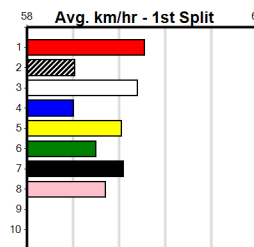

AVARD CIVIL (275+ RANK)

Distance: 425m, Race Type: Grade 5, Total Prizemoney: $1,530
1st: $1,000, 2nd: $320, 3rd: $160, 4th: $50

MORaine BELLA (3) will find this easier than her most recent racing and she can assume control soon after box rise. BUILDIN' ROLLS (5) has a good record here and he can settle on the speed. PERFECT STAR (8) was impressive last time out.

Watchdog Tips: 3 5 8 4 Bet: Win 3

BERRY BLUE EVIE [5] Down on confidence, beaten in both runs here $8.00
Owner(s): K Newport
Winning Distances: < 300m (0) 300 - 399m (3) 400 - 499m (0) 500 - 599m (0) 600 - 699m (0) > 700m (0)
Box History table and Prize Best Starts table included.

LALA SPEED [5] *** SCRATCHED *** $12.00
Owner(s): G Mitchell
Winning Distances: < 300m (0) 300 - 399m (3) 400 - 499m (0) 500 - 599m (0) 600 - 699m (0) > 700m (0)
Box History table and Prize Best Starts table included.

MORaine BELLA [5] Drops in class, can find the top early, yes $2.80
Owner(s): MORaine (SYN), G Judd, S Judd
Winning Distances: < 300m (0) 300 - 399m (4) 400 - 499m (1) 500 - 599m (0) 600 - 699m (0) > 700m (0)
Box History table and Prize Best Starts table included.

LALA NOEL [5] Down on confidence but has talent, keep safe $8.00
Owner(s): D Knight
Winning Distances: < 300m (0) 300 - 399m (4) 400 - 499m (3) 500 - 599m (0) 600 - 699m (0) > 700m (0)
Box History table and Prize Best Starts table included.

BUILDIN' ROLLS [5] Good record here, can show early pace, danger $4.00
Owner(s): D Petersen
Winning Distances: < 300m (0) 300 - 399m (1) 400 - 499m (7) 500 - 599m (0) 600 - 699m (0) > 700m (0)
Box History table and Prize Best Starts table included.