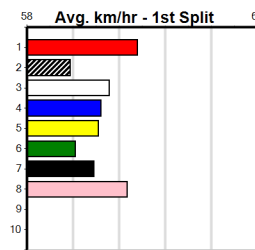

SPORTSBET GREEN TICKS (275+ RANK)

1
2:57PM

(VIC time)

Distance: 425m, Race Type: Maiden, Total Prizemoney: $1,530
1st: $1,000, 2nd: $320, 3rd: $160, 4th: $50

ARGYLE PANDORA (7) was well supported last time out and she won't find an easier race to win. PANTHER (2) has been luckless to date and he is expected to make amends. RIVER GEORGE (3) can run a cheeky race.

Watchdog Tips: **7** **2** **3** **5** **Bet:** Box Quinella 2,3,7 ($10 for 333.33%)

Form	Box	Wgt	Dist	Track	Date	Time	BON	Margin	1st/2nd (Time)	PIR	Checked	Comment	WR	Split 1	S/P	Grade
UP THE CREEK [M] $8.00																
One paced to date but the draw helps, place																
BK Dog Mar-22 Sire: RAW ABILITY Dam: UP THE AMOUNT Trainer: Julie Chilcott (Heathcote)																
Owner(s): Greysynd Racing (SYN), W Owen, J Chilcott, A Long																
Winning Distances: < 300m (0) 300 - 399m (0) 400 - 499m (0) 500 - 599m (0) 600 - 699m (0) > 700m (0)																
Winning Weights:																
6th	(1)	30.9	525	MEP	R9	10-Apr-24	31.85	29.82	20.00	REV PENNY (30.49)	M/5566			5.47	$19.50	MH
7th	(7)	31.6	500	BEN	R1	17-Apr-24	29.69	28.28	12.00	SCALA BLACK (28.86)	M/346			6.85	$13.40	M
7th	(7)	31.6	390	WBL	R2	20-May-24	23.57	22.43	15.00	ASTON ADVANCE (22.53)	S/77			9.64	$12.30	M
6th	(8)	31.9	400	MTG	R1	23-May-24	24.57	23.17	17.00	ASTON FIONA (23.41)				11.87	$12.00	M
5th	(2)	31.9	400	MTG	R2	30-May-24	24.68	23.60	9.00L	SUDOKU JADE (24.07)				11.76	$26.00	M
6th	(4)	31.9	400	MTG	R2	02-Jun-24	24.49	22.82	5.50L	IDENTIFY AS (24.11)				11.67	$101.00	M
8th	(7)	32.0	500	BEN	R3	08-Jun-24	29.67	28.58	7.00L	RUNNING BLIND (29.19)	M/467			6.86	$42.80	M
Last 3 wins NOT included above																
Prize Best Starts Trk/Dts APM																
PANTHER [M] $4.00																
No luck to date, this is easier, main danger																
BK Dog Jan-22 Sire: FARLEY TURBO Dam: PRINCESS MARJEN Trainer: Cameron Knott (Mt Camel)																
Owner(s): C Knott																
Winning Distances: < 300m (0) 300 - 399m (0) 400 - 499m (0) 500 - 599m (0) 600 - 699m (0) > 700m (0)																
Winning Weights:																
8th	(7)	32.8	425	BEN	R1	03-May-24	25.75	23.69	23.00	PHIL'S NO ANGEL (24.19)	M/688			6.88	$18.80	M
8th	(3)	33.1	425	BEN	R2	10-May-24	25.38	23.72	18.00	HIGHER FORCE (24.18)	M/888			6.89	$92.00	M
7th	(5)	32.9	390	SHP	R2	30-May-24	24.27	22.15	20.00	ASTON QUARTZ (22.88)	M/58			9.45	$36.90	M
Last 3 wins NOT included above																
Prize Best Starts Trk/Dts APM																
RIVER GEORGE [M] $6.50																
Solidly placed four runs back, can threaten																
BD Dog Nov-21 Sire: FERAL FRANKY Dam: NICKO DANCER Trainer: Julie Hall (Dingee)																
Owner(s): J Hall																
Winning Distances: < 300m (0) 300 - 399m (0) 400 - 499m (0) 500 - 599m (0) 600 - 699m (0) > 700m (0)																
Winning Weights:																
8th	(6)	30.5	425	BEN	R1	06-Mar-24	25.77	23.79	16.00	RUN BETTY RUN (24.67)	M/657			7.09	$20.50	M
8th	(4)	30.6	425	BEN	R1	13-Mar-24	25.41	24.00	14.00	ARCHIE MCIVOR (24.48)	M/438			6.80	$62.60	T3-M
6th	(1)	30.5	390	SHP	R2	21-Mar-24	23.14	22.23	9.00L	BUSHMAN'S ARCHIE (22.52)	M/36			8.78	$106.90	T3-M
8th	(2)	30.9	390	SHP	R2	18-Apr-24	23.43	22.09	18.00	MISS MELEE (22.22)	S/78			9.18	$70.50	T3-M
3rd	(3)	31.0	390	SHP	R1	25-Apr-24	22.85	22.31	1.5L	SHE IS SPOILT (22.77)	S/22			8.61	$35.70	M
6th	(3)	31.0	390	SHP	R1	02-May-24	23.47	22.35	8.50L	AKASHIC (22.89)	M/46			8.84	$79.60	T3-M
7th	(8)	31.0	425	BEN	R1	17-May-24	26.19	23.88	16.00	LITTLE TIC (25.09)	M/157	V7		6.72	$11.80	M
7th	(6)	31.6	390	SHP	R1	06-Jun-24	23.24	22.12	15.00	PAW HUNTER (22.20)	S/56			8.68	$33.90	T3-M
Last 3 wins NOT included above																
Prize Best Starts Trk/Dts APM																
SAXON RAIDER [M] $16.00																
Yet to fire, draw is a worry, prefer others																
F Dog Dec-21 Sire: BUCKLE UP WES Dam: LANCOME LADY Trainer: Thomas Boehmke (Nareewillock)																
Owner(s): H Boehmke																
Winning Distances: < 300m (0) 300 - 399m (0) 400 - 499m (0) 500 - 599m (0) 600 - 699m (0) > 700m (0)																
Winning Weights:																
6th	(5)	30.0	425	BEN	R1	29-Dec-23	25.47	23.64	21.00	ASTON AURELIA (24.05)	S/755			6.75	$43.80	M