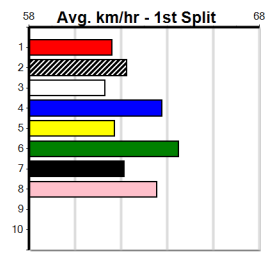

MADE SOLUTIONS ELECTRICAL & DATA (275+)

Distance: 425m, Race Type: Grade 5, Total Prizemoney: $1,530
1st: $1,000, 2nd: $320, 3rd: $160, 4th: $50

BAROOGA PETE (2) will find this easier than his most recent racing and he can assume control soon after box rise. MINI MINION (6) is armed with good early burn and she likes to stay wide in her races.

Watchdog Tips: 2 6 8 1 **Bet:** Win 2

1

PERFECT TREASURE [5] **$4.60**
Handy effort two runs back, place claims
BK Dog Jan-19 Sire: FABREGAS Dam: PERFECT MADISON Trainer: Gary Edwards (Broadford)

Owner(s): G Edwards
Winning Distances: < 300m (0) 300 - 399m (8) 400 - 499m (8) 500 - 599m (0) 600 - 699m (0) > 700m (0)
Winning Weights: 35.5(1) 35.8(1) 36.2(1) 36.3(6) 36.5(1) 36.7(1) 36.9(1) 37.2(1) 37.3(2) 37.7(1)

Box	1st	2nd	3rd	4th	5th	6th	7th	8th
1	4	4	3	4	2			
2	4	4	1	3	2			
3	4	2	1	1	1	5	1	
4	1	4	3	1	2	4	1	
5	1	1	4	2	7	4	1	
6	3	4	4	3	2		1	
7	1	5	4	3	1	1	1	
8	2	4	1	5	5	3	1	1

Prize Best Starts Trk/Dts APM: $38376.25, 24.07(2)-30/6/21, 141-16-23-21, 48-7-6-8, 3646

2

BAROOGA PETE [5] **$3.50**
Drops in class, can find the rail early, yes
BK Dog Jul-21 Sire: BAROOGA BRETT Dam: LADY TORAH Trainer: Wayne Bocquet (Mullengandra)

Owner(s): J Psaila
Winning Distances: < 300m (0) 300 - 399m (0) 400 - 499m (3) 500 - 599m (0) 600 - 699m (0) > 700m (0)
Winning Weights: 32.6(1) 32.7(2)

Box	1st	2nd	3rd	4th	5th	6th	7th	8th
1								
2								
3	1				1			
4	1							
5					3			
6	1		1	1				1
7		1	1	1				1
8								

Prize Best Starts Trk/Dts APM: $5880.00, NBT, 13-3-0-2, 2-0-0-0, 1742

3

FERNBANK FLYER [5] **$8.00**
Solid win last time, this is harder, next time
BE Bitch Sep-20 Sire: MY REDEEMER Dam: FABREGAL Trainer: Briana Robertson -leech (Smeato)

Owner(s): B Robertson -leech
Winning Distances: < 300m (0) 300 - 399m (4) 400 - 499m (4) 500 - 599m (0) 600 - 699m (0) > 700m (0)
Winning Weights: 25.9(1) 26.3(1) 26.4(1) 26.6(1) 26.7(2) 26.8(1) 27.4(1)

Box	1st	2nd	3rd	4th	5th	6th	7th	8th
1	1	3	1	1	1	1	1	1
2	2	1	1	1	3			
3	1		1					
4	2	1		3	5	1	2	
5			5				1	
6	1		2	1	1			
7	1	2	4			1		
8	1	3	1	1	1		1	1

Prize Best Starts Trk/Dts APM: $16825.00, 24.31(4)-31/1/24, 58-8-10-15, 20-4-2-8, 2406

4

WE ARE SOUTH (NSW)[5] **$7.50**
Can show early speed at times, place hope
DKBD Bitch Dec-21 Sire: WOW Dam: SPOOKY SENSATION Trainer: Brenda Kinder (Girgarre)

Owner(s): B Kinder
Winning Distances: < 300m (0) 300 - 399m (0) 400 - 499m (3) 500 - 599m (0) 600 - 699m (0) > 700m (0)
Winning Weights: 25.3(1) 25.5(1) 26.1(1)

Box	1st	2nd	3rd	4th	5th	6th	7th	8th
1	1	1	1	1				1
2	1	1	1	3				2
3	1	1	1	1	1			
4	1	2		1	1			
5								1
6	1		1	2		1	1	
7	1				2	2	2	
8	1	1	2	1	1			1

Prize Best Starts Trk/Dts APM: $5680.00, 24.39(6)-1/5/24, 37-3-4-6, 4-1-0-1, 2244

5

URANA FERNANDO [5] **$21.00**
Down on confidence, may find bother, tested
WBK Dog Mar-18 Sire: FERNANDO BALE Dam: MARCUS GLORY Trainer: Susan Trim (Campbells Forest)

Owner(s): S Trim
Winning Distances: < 300m (0) 300 - 399m (8) 400 - 499m (8) 500 - 599m (1) 600 - 699m (0) > 700m (0)
Winning Weights: 30.6(1) 31.1(1) 31.5(2) 31.8(1) 31.9(1) 32.0(2) 32.1(2) 32.2(4) 32.5(1) 32.6(2)

Box	1st	2nd	3rd	4th	5th	6th	7th	8th
1	3	3	4	1	2	1	1	
2	1	3	5	4	1	3		
3	2	2	4	2	4			
4	4	7	2	3	1	1		
5	1	3	6	4	3	6	1	
6	3	3	1	4	6	7	3	1
7	1	3	4	2	5	6	2	1
8	2	1	2	3	4		1	

Prize Best Starts Trk/Dts APM: $36772.50, 24.06(4)-1/9/21, 157-17-25-28, 82-5-13-18, 1705