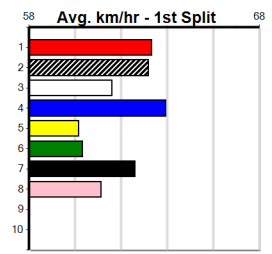

Bendigo
12
6:37PM
(VIC time)

SPORTSBET SAME RACE MULTI (275+ RANK)

Distance: 425m, Race Type: Grade 5, Total Prizemoney: $1,530
1st: $1,000, 2nd: $320, 3rd: $160, 4th: $50

SUNSHINE GOLD (8) has been solidly placed in his past two and he should prove too zippy for these. LOVE A BOURBSKI (4) is better than his form reads and he can come out running at times. BURNING LIQUOR (7) won't be too far away

Watchdog Tips: **8** **4** **7** **1** **Bet:** **Win 8**

1

Form Box	Wgt	Dist	Track	Date	Time	BON	Margin	1st/2nd (Time)	PIR	Checked	Comment	WR	Split 1	S/P	Grade
NANNA'S BLUE BOY [5] Better than form, draw helps, must keep safe $7.00															
BE	Dog			Feb-21			Sire: PERFECT MARSHALL	Dam: MIDDLE TRUCKER		Trainer: Taylor Edwards (Broadford)					
Owner(s): K Newport															
Winning Distances: < 300m (0) 300 - 399m (0) 400 - 499m (1) 500 - 599m (5) 600 - 699m (0) > 700m (0)															
Winning Weights: 30.1(1) 30.4(1) 31.0(1) 31.4(1) 31.8(1) 31.9(1)															
7th	(8)	30.4	500	BEN	R6	10-Apr-24	29.23	28.32	13.00	KRAKEN SHOUT (28.32)	S/877			6.93	$8.40 T3-5
5th	(5)	30.3	450	SHP	R8	18-Apr-24	26.01	25.39	9.00L	FINDERS KEEPERS (25.39)	M/885			7.00	$51.50 T3-5
6th	(2)	30.3	525	MEP	R12	01-May-24	30.89	29.74	6.50L	LEARNED LESSON (30.46)	S/6666			5.41	$32.00 T3-5
3rd	(4)	30.2	500	BEN	R6	08-May-24	28.91	28.16	2.25L	ROXY SMIRNOFF (28.76)	M/443			6.94	$3.50 T3-5
7th	(4)	30.2	500	BEN	R8	15-May-24	28.98	28.16	4.25L	TANTANGARA GIRL (28.69)	M/777			6.88	$12.50 T3-5
8th	(8)	30.1	350	HVL	R7	17-May-24	20.32	19.45	6.50L	MAJESTIC JAY (19.90)	M/8			6.93	$23.10 T3-5
4th	(3)	29.9	500	BEN	R7	29-May-24	28.96	28.33	5.50L	CAB FARE HOME (28.60)	Q/222			6.79	$9.90 T3-5
6th	(4)	29.8	500	BEN	R8	08-Jun-24	29.04	28.58	7.00L	WHITE SHIRAZ (28.58)	M/566			6.93	$34.50 5
Last 3 wins NOT included above															
1st	(7)	31.9	500	BEN	R6	29-Nov-23	28.54	28.37	4.25L	WICHITA BALE (28.83)	M/211			6.86	$3.90 T3-5
1st	(8)	31.8	500	BEN	R8	27-Dec-23	28.46	28.45	1.25L	MCIVOR RUSTY (28.55)	M/222			6.70	$5.40 5
1st	(4)	31.4	500	BEN	R7	03-Feb-24	28.39	28.39	1.00L	ROCK THE MARJEN (28.46)	M/422			6.80	$6.50 5

2

Form Box	Wgt	Dist	Track	Date	Time	BON	Margin	1st/2nd (Time)	PIR	Checked	Comment	WR	Split 1	S/P	Grade
DASHING ROBIN [5] Just not racing well enough, look to others $12.00															
BK	Bitch			Jan-22			Sire: FERAL FRANKY	Dam: PHILADELPHIA PIP		Trainer: Daniel Mckay (Toolleen)					
Owner(s): D Mckay															
Winning Distances: < 300m (0) 300 - 399m (0) 400 - 499m (3) 500 - 599m (0) 600 - 699m (0) > 700m (0)															
Winning Weights: 26.9(1) 27.3(1) 27.4(1)															
8th	(6)	28.0	395	TRA	R4	22-Dec-23	22.95	21.60	7.50L	JOLENE BALE (22.45)	Q/388			3.78	$27.70 5
7th	(3)	28.2	390	WBL	R12	28-Dec-23	22.97	22.00	12.00	CRUISIN' CHERRY (22.14)	M/77			9.38	$44.70 5
6th	(6)	28.5	400	WGL	R3	04-Jan-24	23.80	22.55	13.00	FURIOUS ANGEL (22.96)	M/46			8.75	$25.90 SH
7th	(6)	28.7	400	GEL	R6	09-Jan-24	23.35	22.58	7.00L	TRENDING POWER (22.87)	M/37		W	8.59	$13.10 5
5th	(6)	28.4	390	SHP	R12	25-Jan-24	23.05	22.27	9.50L	HALEIGH VELLA (22.40)	S/65			8.81	$10.70 5
6th	(7)	28.5	390	SHP	R11	08-Feb-24	22.98	22.17	7.00L	MY BRO JILL (22.52)	M/77			8.73	$23.70 5
8th	(5)	27.7	350	HVL	R6	29-May-24	20.43	19.45	12.00	BLACK SPECTRE (19.66)	M/8			7.01	$11.50 5
6th	(6)	27.6	400	GEL	R12	04-Jun-24	23.65	22.69	8.50L	MARINO (23.07)	M/66			9.02	$12.20 5
Last 3 wins NOT included above															
1st	(4)	26.9	400	GEL	R3	17-Oct-23	22.96	22.76	0.10L	OUR ILLUSIONIST (22.97)	Q/11		SW	8.46	$23.10 M
1st	(8)	27.3	400	GEL	R9	23-Oct-23	22.86	22.51	4.50L	BALDO (23.17)	Q/11			8.43	$4.60 7
1st	(6)	27.4	400	GEL	R11	30-Oct-23	22.71	22.60	3.00L	THAI TIME (22.92)	M/11			8.49	$2.70 6G