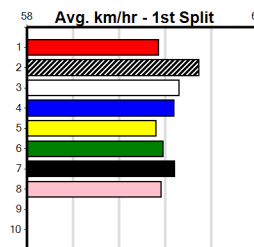

HANRAHAN PLUMBING (275+ RANK)

Distance: 500m, Race Type: Grade 5, Total Prizemoney: $1,740
1st: $1,150, 2nd: $360, 3rd: $180, 4th: $50

MIGHTY THANOS (4) has been racing well in stronger company of late and he can assume control mid race. ROJO SILVER FOX (8) returned to form last time and he will be very strong in the run home. POISON SKY (5) just needs to step on terms.

Watchdog Tips: 4 8 5 1 Bet: Win 4

ROXY SMIRNOFF [5] One paced but the draw helps, respect $4.60
WBE Dog Jan-19 Sire: FERNANDO BALE Dam: FANTASTIC ROXY
Trainer: Donna Knight (Talbot)
Winning Distances: < 300m (0) 300 - 399m (0) 400 - 499m (4) 500 - 599m (15) 600 - 699m (0) > 700m (0)
Winning Weights: 28.6(1) 28.9(1) 29.5(1) 29.6(2) 29.9(2) 30.0(1) 30.1(2) 30.3(1) 30.4(2) 30.6(1) 30.7(2) 30.8(1) 31.0(2)

DAWNY DREAM (QLD)[5] Needs to lead, can push up the track, risky $7.00
BK Dog Nov-20 Sire: ZAMBORA BROCKIE Dam: SHILO
Trainer: Michael Katsiris (Thomastown)
Winning Distances: < 300m (0) 300 - 399m (2) 400 - 499m (10) 500 - 599m (4) 600 - 699m (0) > 700m (0)
Winning Weights: 28.1(1) 28.4(1) 28.5(2) 28.7(2) 29.0(3) 29.3(1) 29.6(2) 29.9(1) 30.3(1) 30.7(1)

SMALL DEMEANOUR (NSW)[3] Capable but needs things his own way, place $9.00
BK Dog May-21 Sire: ZAMBORA BROCKIE Dam: MELISSA'S PRIDE
Trainer: Robert Hayes (Toolleen)
Winning Distances: < 300m (1) 300 - 399m (5) 400 - 499m (3) 500 - 599m (1) 600 - 699m (0) > 700m (0)
Winning Weights: 30.5(1) 30.6(1) 30.7(2) 30.8(2) 31.0(1) 31.1(1) 31.6(1) 32.2(1)

MIGHTY THANOS [5] Well graded, good turn of foot, go close $3.60
BK Dog Mar-20 Sire: MY REDEEMER Dam: ANGEL DASH
Trainer: Ronald Fisher (Lara)
Winning Distances: < 300m (0) 300 - 399m (3) 400 - 499m (7) 500 - 599m (2) 600 - 699m (0) > 700m (0)
Winning Weights: 30.0(1) 30.3(1) 30.4(1) 30.5(1) 30.8(1) 31.0(1) 31.1(1) 31.3(1) 32.0(2) 32.4(1) 32.5(1)

POISON SKY [5] Placed in two of his past three, major player $6.00
BD Dog Aug-19 Sire: UNLAWFUL ENTRY Dam: DIAMA BALE
Trainer: Simone Fisher (Lara)
Winning Distances: < 300m (0) 300 - 399m (1) 400 - 499m (8) 500 - 599m (4) 600 - 699m (0) > 700m (0)
Winning Weights: 29.8(1) 29.9(1) 30.1(1) 30.3(2) 30.4(2) 30.5(2) 30.7(1) 31.0(1) 31.2(1) 31.4(1)