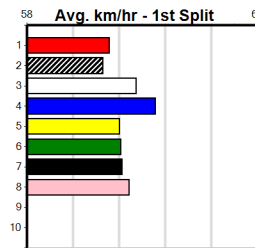

MANNINGS GREYHOUND COMPLEX (275+

Distance: 425m, Race Type: Grade 7, Total Prizemoney: $1,530
1st: $1,000, 2nd: $320, 3rd: $160, 4th: $50

ASTON DALTRY (4) carved out a slick 23.02 when scoring at Horsham and he looks very well graded in this event. AMAZING STELLAR (2) showed improvement last time and she will be strong in the closing stages. AEROBIC ICE AGE (7) has claims

Watchdog Tips: **4** **2** **7** **8** **Bet:** Win 4

Form Box	Wgt	Dist	Track	Date	Time	BON	Margin	1st/2nd (Time)	PIR	Checked	Comment	WR	Split 1	S/P	Grade

1

HILLBILLY ROCKY [7] **Placed in three of six here, place claims again** **$10.00**

BE Dog Nov-21 **Sire: AUSSIE INFRARED Dam: IMMINENT REALITY** **Trainer: Michael Hendy (Korong Vale)**

Owner(s): M AND J GREYHOUNDS (SYN), J Wilson, M Hendy

Winning Distances: < 300m (0) 300 - 399m (1) 400 - 499m (0) 500 - 599m (0) 600 - 699m (0) > 700m (0)

Winning Weights: 25.8(1)

8th (1)	25.4	390	BAL	R9	08-Apr-24	23.34	22.25	12.00 RIVERDALE CLYDE (22.52)	M/45	. . . . .			8.81	$79.80	T3-7
3rd (3)	25.5	425	BEN	R4	17-Apr-24	24.81	24.30	7.50L HELLO LUNA (24.30)	M/223	. . . . .			6.67	$17.80	7
6th (7)	25.7	390	BAL	R10	22-Apr-24	22.89	22.24	9.50L JACAERYS BALE (22.24)	Q/45	. . . . .			8.71	$48.40	T3-7
2nd (2)	25.7	425	BEN	R3	01-May-24	24.69	24.35	4.25L SHE IS SPOILT (24.41)	M/111	. . . . .			6.69	$6.10	7
3rd (2)	25.4	390	SHP	R3	09-May-24	22.82	22.22	2.25L MOVE OF MAGNUS (22.68)	M/32	. . . . .			8.62	$13.30	7
8th (8)	25.2	425	BEN	R9	15-May-24	25.41	24.04	9.00L MICK'S DELIGHT (24.80)	M/435	. . . . .			6.86	$8.60	T3-7
7th (7)	25.4	425	BEN	R3	29-May-24	24.91	24.04	9.50L URANA EXPRESS (24.28)	M/777	. . . . .			6.83	$14.50	T3-7
7th (1)	25.7	390	SHP	R10	06-Jun-24	23.03	22.12	7.50L HEART OF DARTS (22.52)	M/67	. . . . .			8.65	$46.50	T3-7

Last 3 wins NOT included above

1st (7)	25.8	390	SHP	R2	28-Dec-23	22.72	22.17	3.5L HARDSTYLE SIENNA (22.96)	M/11	. . . . .			8.54	$2.70	T3-M

Bx	1st	2nd	3rd	4th	5th	6th	7th	8th
1								
2		2				3		
3			1				2	1
4					1	1	1	
5								
6								
7	1			1		1	1	
8								1

Prize					$2400.00			
Best					NBT			
Starts					22-1-2-3			
Trk/Dts					6-0-2-1			
APM					1148			

2

AMAZING STELLAR [7] **Showed improvement last time, main danger** **$6.50**

BEBD Bitch Nov-22 **Sire: FERAL FRANKY Dam: HOT JEAN** **Trainer: Tracy Elliot (Greenhill)**

Owner(s): M Davis

Winning Distances: < 300m (0) 300 - 399m (0) 400 - 499m (1) 500 - 599m (0) 600 - 699m (0) > 700m (0)

Winning Weights: 25.3(1)

5th (3)	25.4	425	BEN	R2	24-May-24	24.92	23.90	6.00L SILENT BEAST (24.53)	M/234	. . . . .			6.80	$10.00	M
6th (3)	25.3	425	BEN	R2	31-May-24	24.99	23.72	10.00 LIFE'S LESSON (24.32)	S/667	. . . . .			6.79	$11.80	M
1st (1)	25.3	425	BEN	R2	08-Jun-24	24.77	24.27	1.25L SINGAPORE SILK/CONNOR	M/443	. . . . .	SW		6.79	$2.50	M

Last 3 wins NOT included above

Bx	1st	2nd	3rd	4th	5th	6th	7th	8th
1	1							
2								
3					1	1		
4								
5								
6								
7								
8								

Prize					$1000.00			
Best					24.77(1)-8/6/24			
Starts					3-1-0-0			
Trk/Dts					3-1-0-0			
APM					1000			

3