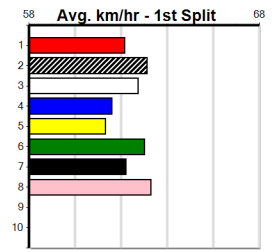

PETER BROWN CUSTOM HOMES (275+ RANK)

Distance: 425m, Race Type: Grade 5, Total Prizemoney: $1,530
1st: $1,000, 2nd: $320, 3rd: $160, 4th: $50

SENNA FOREVER (1) has been placed in four of eight here and he is drawn to make every post a winner. SPIRIT OF PANAMA (8) is better than his past few runs and he will get plenty of room early on. LUCKY FERNANDO (2) has a solid record here

Watchdog Tips: 1 8 2 4 **Bet:** Win 1

1

SENNA FOREVER (NSW)[5] Drops in class, drawn to lead, hard to reel in **$3.00**

BK Dog Apr-20 Sire: KINLOCH BRAE Dam: BARCELONA STAR
Owner(s): M AND J GREYHOUNDS (SYN), J Wilson, M Hendy Trainer: Jennifer Wilson (Korong Vale)
Winning Distances: < 300m (0) 300 - 399m (6) 400 - 499m (0) 500 - 599m (0) 600 - 699m (0) > 700m (0)
Winning Weights: 33.7(1) 33.9(1) 34.0(1) 34.1(1) 34.9(2)

3rd	4th	5th	6th	7th	8th
(1) 34.4 390 SHP R12 21-Mar-24	22.47 22.23	3.5L DREAMING STAR (22.23)	M/22	8.66	$6.50 T3-5
(3) 34.2 410 HOR R12 02-Apr-24	24.32 23.24	11.00 STORM KEY (23.60)	M/56	10.68	$19.80 5
(4) 34.4 425 BEN R5 17-Apr-24	24.78 24.30	6.50L DETRIOT (24.34)	M/233	6.76	$7.80 5
(4) 34.8 390 BAL R4 22-Apr-24	22.96 22.24	8.50L PAT PENNY (22.38)	S/67	8.88	$15.00 T3-5
(1) 34.7 425 BEN R11 01-May-24	24.67 24.35	3.00L TEO PRINCE (24.47)	M/343	6.77	$6.90 5
(7) 35.0 390 SHP R11 09-May-24	22.75 22.22	8.00L KRAKEN HOOK (22.22)	M/55	8.82	$17.70 5
(5) 34.8 390 BAL R11 02-Jun-24	22.85 22.08	11.00 BLACKPOOL BLADE (22.08)	M/65	8.81	$54.40 T3-5
(1) 35.0 390 SHP R11 06-Jun-24	22.83 22.12	4.00L TWILIGHT STYLE (22.57)	M/67	8.75	$15.90 T3-5

Last 3 wins NOT included above

1st (6) 34.0 350 HVL R8 05-Oct-22	19.55 19.18	3.75L WEST ON ARIES (19.81)	M/1	8.55	$5.20 5
1st (2) 34.9 390 BAL R11 14-Nov-22	22.58 22.58	5.00L MAD BLAST (22.91)	M/11	8.48	$2.40 T3-5
1st (1) 34.9 300 HVL R11 13-Dec-22	16.73 16.52	1.00L GARTH VADER (16.79)	M/1	3.87	$2.00 T3-5

Box History

Bx	1st	2nd	3rd	4th	5th	6th	7th	8th
1	2	2	3			2		
2	1	2		3		1	1	
3		1			1	1		
4	1		1	1	1	1		
5	1			1	2	1		1
6	1	1	3				3	1
7		1		4				
8		1	1					

Prize Best Starts Trk/Dts APM: $11366.25 NBT 44-6-6-8 8-0-1-3 1086