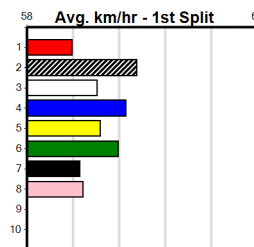

Distance: 500m, Race Type: Maiden, Total Prizemoney: $1,740
1st: $1,150, 2nd: $360, 3rd: $180, 4th: $50

BLUE FLAME (4) was impressive when placed here three runs back and she can go one better today. JALAPENO GEM (3) has been luckless since her debut placing and she can make amends this time around. DALE'S CORNER (2) is nearing a win

Watchdog Tips: 4 3 2 7 **Bet:** Win 4

Form Box	Wgt	Dist	Track	Date	Time	BON	Margin	1st/2nd (Time)	PIR	Checked	Comment	WR	Split 1	S/P	Grade	
1				MY GIRL NAHLAH [M]				Steady to date, gets back early, prefer to watch							$12.00	
				LTF	Bitch	May-22					Sire: FERAL FRANKY	Dam: MCIVOR VERNA			Trainer: Julie Priest (Junortoun)	
				Owner(s): B Priest Winning Distances: < 300m (0) 300 - 399m (0) 400 - 499m (0) 500 - 599m (0) 600 - 699m (0) > 700m (0)												
				Winning Weights:												
	6th (5)	26.3	425	BEN	R1	28-Apr-24	25.33	23.58	15.00	MCIVOR ALFY (24.28)	M/876			6.92	$37.50 M	
	3rd (2)	26.4	425	BEN	R2	01-May-24	25.29	24.35	13.00	BUN WILDFIRE (24.39)	M/673			6.88	$4.30 M	
	7th (7)	26.1	425	BEN	R1	08-May-24	25.12	23.97	8.50L	BLUE RISE (24.54)	S/887			7.11	$24.40 T3-M	
	3rd (6)	26.2	425	BEN	R1	15-May-24	24.93	24.04	6.50L	PERFECT LIAM (24.48)	M/553			6.95	$30.70 T3-M	
	6th (1)	26.4	390	BAL	R3	19-May-24	23.53	22.47	13.00	FAST LEGS (22.66)	M/87			9.19	$8.00 T3-M	
	4th (2)	26.7	425	BEN	R2	24-May-24	24.90	23.90	5.50L	SILENT BEAST (24.53)	M/676			6.93	$22.80 M	
	7th (1)	26.8	425	BEN	R1	29-May-24	25.19	24.04	9.00L	HAVANA BLUEBIRD (24.57)	M/675			6.91	$13.20 T3-M	
	6th (4)	26.7	500	BEN	R3	08-Jun-24	29.38	28.58	2.75L	RUNNING BLIND (29.19)	M/655			6.96	$24.10 M	
										Last 3 wins NOT included above						

Box History								
Bx	1st	2nd	3rd	4th	5th	6th	7th	8th
1								
2								
3		1		1				
4						1		
5						1		
6		1			1			
7							1	
8								
Prize Best	$395.00 NBT							
Starts	9-0-0-2							
Trk/Dts	1-0-0-0							
APM	363							

2				DALE'S CORNER [M]				Placed in five of eight, has early pace, threat							$6.00	
				BK	Dog	Mar-22					Sire: ASTON DUKE	Dam: TIBIALIS			Trainer: Josh Duncan (Heathcote)	
				Owner(s): J Duncan Winning Distances: < 300m (0) 300 - 399m (0) 400 - 499m (0) 500 - 599m (0) 600 - 699m (0) > 700m (0)												
				Winning Weights:												
	4th (2)	30.8	425	BEN	R2	01-Mar-24	24.74	23.62	8.50L	SPARKY BLUE (24.15)	M/554			6.85	$29.60 M	
	6th (6)	31.2	425	BEN	R2	08-Mar-24	25.14	23.69	9.50L	SOLID GROUND (24.50)	Q/345			6.83	$11.60 M	
	3rd (1)	31.5	425	BEN	R2	13-Mar-24	24.84	24.00	3.75L	CLOISONNE (24.59)	M/443			6.79	$3.30 T3-M	
	2nd (3)	30.5	300	HVL	R2	03-May-24	17.37	16.90	2.75L	GARY KNEW IT (17.18)	M/2			4.07	$5.90 T3-M	
	3rd (5)	30.8	350	HVL	R2	10-May-24	20.35	19.66	1.25L	MIAMI TICKET (20.27)	M/1			6.68	$4.00 T3-M	
	4th (3)	31.3	390	BAL	R2	19-May-24	23.02	22.47	3.5L	MUCK AROUND (22.78)	M/54			8.76	$9.70 T3-M	
	2nd (2)	31.6	425	BEN	R1	29-May-24	24.60	24.04	0.50L	HAVANA BLUEBIRD (24.57)	M/221			6.73	$4.50 T3-M	
	2nd (4)	31.3	450	SHP	R2	06-Jun-24	25.97	25.52	3.25L	PAW XAVIER (25.75)	Q/122			6.71	$12.10 T3-M	
										Last 3 wins NOT included above						

Box History								
Bx	1st	2nd	3rd	4th	5th	6th	7th	8th
1								
2		1		1				
3		1		1				
4			1					
5				1				
6						1		
7								
8								
Prize Best	$1605.00 FSTD							
Starts	8-0-3-2							
Trk/Dts	0-0-0-0							
APM	1415