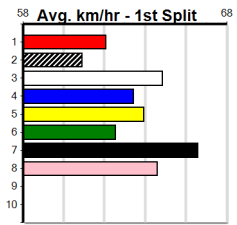

NAGAMBIE GUTTER CLEANING (275+RA)

Distance: 390m, Race Type: Grade 5, Total Prizemoney: $1,530
1st: $1,000, 2nd: $320, 3rd: $160, 4th: $50

11

1:52PM
(VIC time)

LEO GIBLET (6) will find this a bit easier than his recent racing and he may have a bit too much talent for his rivals in this. CLARA STELLA (8) can race on the speed from the outset and she looks set to be prominent throughout from her good draw.

Watchdog Tips: **6** **8** **1** **5** **Bet:** **Box Trifecta 1,5,6,8 ($10 for 41.67%)**