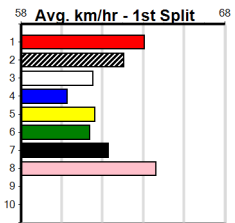

HARD STYLE RICO @ STUD (275+RANK)

Distance: 390m, Race Type: Grade 7, Total Prizemoney: $1,530
1st: $1,000, 2nd: $320, 3rd: $160, 4th: $50

Watchdog Tips: **2** **7** **1** **8** **Bet:** **Quinella 2/7 ($10 for 1000%)**

MISS MELEE (2) showed good speed in her solid win here 3 starts back and she may only need to step clearly again to salute here. SHE'S NAUTICAL (7) is well drawn out wide on the track and she can wind up mid race and make her presence felt.