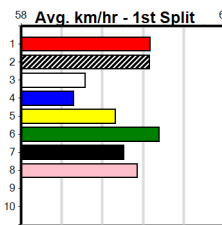

TOP CAT VIDEO (275+RANK)

Distance: 390m, Race Type: Grade 6, Total Prizemoney: $1,530
1st: $1,000, 2nd: $320, 3rd: $160, 4th: $50

Watchdog Tips: **1** **2** **3** **8** **Bet:** **Box Quinella 1,2,3 ($10 for 333.33%)**

MARIETTA ICON (1) has shown handy mid race pace in some recent outings and she could prove hard to hold out from the gun draw today. BROADWAY ICON (2) registered a handy placing here last start and looks set to challenge again in this.