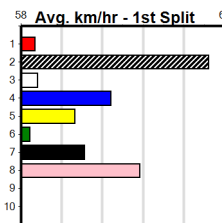

ELITE COLLARS & LEADS (275+RANK)

Distance: 390m, Race Type: Maiden, Total Prizemoney: \$1,530
 1st: \$1,000, 2nd: \$320, 3rd: \$160, 4th: \$50

2

11:06AM

(VIC time)

PASS THE GLASS (2) can set the tempo from box rise from his good draw and he could prove hard to reel in if he does. BOULDER DASH (1) could get the gun run behind the pacesetter here and she could make her presence felt in the run home.