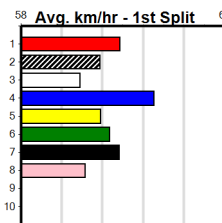

10
1:37PM
(VIC time)

GPP LASER3300 (275+RANK)

Distance: 450m, Race Type: Mixed 6/7, Total Prizemoney: $1,530
1st: $1,000, 2nd: $320, 3rd: $160, 4th: $50

Watchdog Tips: **8** **4** **7** **5** **Bet:** **Win 8**

BENNACHIE ASH (8) produced a handy win from this draw 4 starts back and she could be the one to beat in a race of this nature. NOIR SATIN (4) recorded smart straight placings in 2 of his last 3 starts and can challenge with an ounce of luck early.