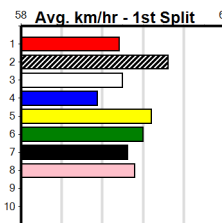

Shepparton

CKH PAINTING (275+RANK)

Distance: 390m, Race Type: Grade 5, Total Prizemoney: \$1,530
1st: \$1,000, 2nd: \$320, 3rd: \$160, 4th: \$50

6

12:14PM

(VIC time)

TASMAN HOPE (5) can race on the speed throughout from his tricky draw in this and he will be hard to catch if he can find the arm at any stage. MARKET MOVES (2) can set the tempo from box rise and could take advantage of any trouble behind.