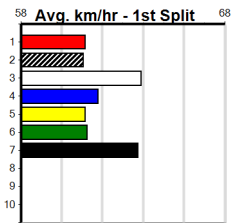

Shepparton

SPORTSBET GREEN TICKS (275+RANK)

Distance: 390m, Race Type: Maiden, Total Prizemoney: $1,530
1st: $1,000, 2nd: $320, 3rd: $160, 4th: $50

1

10:48AM
(VIC time)

GLASS BUTTONS (8) has been far from disgraced in her 3 starts to date and she could prove hard to hold out in a race of this nature. SHEILA'S WAIT (5) has recorded the only placing in the field and could be right in the finish again here.

Watchdog Tips: **8** **5** **4** **1** **Bet:** **Win 8**