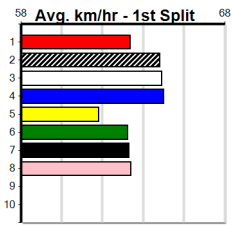

RICH RIVER GOLF CLUB (275+RANK)

Distance: 450m, Race Type: Grade 5, Total Prizemoney: \$1,530
 1st: \$1,000, 2nd: \$320, 3rd: \$160, 4th: \$50

8

12:49PM

(VIC time)

TAT LEAH (2) posted fast all the way wins here in 2 of her last 3 starts and she may take a power of beating again in this. TESS CABANG (8) can show a good turn of foot once balanced and she could be the best of the rest here.