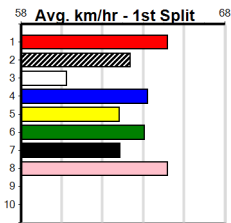

SHEPPARTON NEWS (275+RANK)

Distance: 390m, Race Type: Grade 5, Total Prizemoney: \$1,530
 1st: \$1,000, 2nd: \$320, 3rd: \$160, 4th: \$50

5

11:59AM

(VIC time)

WILD ASSASSIN (7) will find this much easier than his last few outings and he can return to the winners list in this. SPELLMAN (6) can race in a forward position from the outset here and he could be prominent throughout.