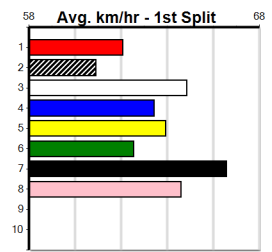

NAGAMBIE GUTTER CLEANING (275+RANK)

Distance: 390m, Race Type: Grade 5, Total Prizemoney: $1,530
1st: $1,000, 2nd: $320, 3rd: $160, 4th: $50

LEO GIBLET (6) will find this a bit easier than his recent racing and he may have a bit too much talent for his rivals in this. CLARA STELLA (8) can race on the speed from the outset and she looks set to be prominent throughout from her good draw.

Watchdog Tips: **6** **8** **1** **5** **Bet:** **Box Trifecta 1,5,6,8 ($10 for 41.67%)**

1

SHE'S ROSES (NSW)[5] **Drawn to race near the speed in this, big chance.** **$4.60**

BK Bitch Aug-20 **Sire: ZAMBORA BROCKIE Dam: SHE'S GOT BOUNCE** **Trainer: Anthony Clarke-bruce (Strathmert)**

Owner(s): A Clarke-bruce
Winning Distances: < 300m (0) 300 - 399m (3) 400 - 499m (0) 500 - 599m (0) 600 - 699m (0) > 700m (0)
Winning Weights: 25.4(1) 26.6(1) 26.8(1)

2nd	3rd	4th	5th	6th	7th	8th	
(8) 26.5 350 TRA R9 08-Apr-24 20.43 20.08 4.50L ARABIAN PRINCESS (20.41) M/33 . . . . . 6.82 $10.00 T3-RW	(8) 26.6 350 TRA R11 15-Apr-24 20.42 19.87 4.25L JESSICA PEARSON (20.13) Q/44 . . . . . 6.82 $6.20 5	(7) 26.9 400 WGL R11 18-Apr-24 23.70 23.02 7.50L JAY JAY LOPEZ (23.19) M/46 . . . . . 8.76 $80.90 T3-5	(2) 26.5 350 TRA R4 22-Apr-24 20.37 19.86 5.50L JESSICA PEARSON (20.02) M/25 . . . . . 6.74 $43.40 T3-5	(8) 26.4 350 TRA R3 06-May-24 20.20 19.51 3.00L REDGUM FLYER (20.01) Q/22 . . . . . 6.84 $3.20 T3-5	(7) 26.7 400 WGL R12 09-May-24 24.06 23.16 11.00 LONG WAY HOME (23.34) M/78 . . . . . 9.02 $38.90 5	(6) 27.0 390 SHP R4 23-May-24 23.03 22.21 10.00 REDSHIRT TANGO (22.36) M/76 . . . . . 9.00 $44.60 T3-5	(8) 27.4 350 TRA R12 03-Jun-24 20.91 20.25 9.50L SNOWY LILY (20.25) M/88 . . . . . 7.02 $17.20 5

Last 3 wins NOT included above

1st (2) 25.4 395 TRA R9 09-May-22 22.56 22.11 0.75L RENEGADE RUSLIE (22.60) M/111 . . . . . 3.84 $9.40 M	1st (3) 26.6 350 TRA R3 28-Nov-22 20.16 19.99 3.00L ECHO CHAMBER (20.36) M/21 . . . . . 6.77 $5.30 T3-7	1st (2) 26.8 350 TRA R10 07-Jan-23 19.89 19.89 4.00L LEKTRA DISH (20.15) Q/11 . . . . . 6.57 $3.30 6G

Box History

Bx	1st	2nd	3rd	4th	5th	6th	7th	8th
1		2	2	2	2		2	1
2	2		2	2		2		3
3	1	1			2			1
4		2			1			1
5			1			2	2	1
6				2	1	1	2	1
7			1		1	3	4	5
8	3	1		2	2			1

Prize Best Starts Trk/Dts APM $7085.00 NBT 65-3-6-7 3-0-0-0 1417