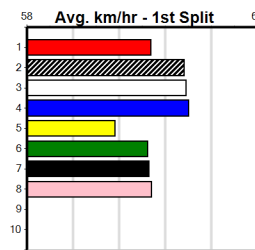

RICH RIVER GOLF CLUB (275+RANK)

Distance: 450m, Race Type: Grade 5, Total Prizemoney: $1,530
1st: $1,000, 2nd: $320, 3rd: $160, 4th: $50

TAT LEAH (2) posted fast all the way wins here in 2 of her last 3 starts and she may take a power of beating again in this. TESS CABANG (8) can show a good turn of foot once balanced and she could be the best of the rest here.

Watchdog Tips: 2 8 1 7 Bet: Trifecta 2/1,7,8/1,4,7,8 ($10 - 111.11%)

DARTRIX BALE (NSW)[5] Steady placings in 2 of his last 4, big chance. $4.60
BK Dog May-21 Sire: ALLEN DEED Dam: DYNA ZESTY
Trainer: Michael Katsiris (Thomastown)
Winning Distances: < 300m (0) 300 - 399m (0) 400 - 499m (5) 500 - 599m (2) 600 - 699m (0) > 700m (0)
Winning Weights: 33.2(1) 33.4(1) 33.7(1) 33.8(1) 34.0(1) 34.2(2)
7th (6) 34.0 500 BEN R6 24-Apr-24 29.42 28.24 17.00 PUSH UP KING (28.24) S/778 . . . 6.86 $9.70 T3-5
8th (6) 34.1 500 BEN R6 28-Apr-24 29.23 27.81 14.00 PUSH UP KING (28.32) M/888 . . . 6.98 $77.30 5NP
1st (2) 34.2 515 SAP R12 05-May-24 29.71 29.71 7.50L SUMMER LOVIN' (30.20) M/1111 . . . 5.15 $8.40 5NP
7th (7) 34.2 525 MEP R7 08-May-24 31.08 29.86 14.00 TIGER NEWLY (30.10) S/6777 . . . 5.37 $9.20 5
3rd (7) 34.4 515 SAP R12 13-May-24 30.09 29.81 0.75L ZORBAS BALE (30.04) M/5433 . . . 5.29 $5.30 5
8th (6) 34.5 460 WGL R8 16-May-24 27.28 26.16 15.00 UNCONTESTED (26.28) M/688 . . . V20 . 6.86 $3.10 T3-5
3rd (6) 34.6 400 GEL R12 28-May-24 23.30 22.41 4.75L TINKER MIKE (22.98) M/63 . . . 8.82 $2.60 T3-5
8th (3) 34.6 450 BAL R7 02-Jun-24 26.72 25.44 15.00 DEEP FEVER (25.71) S/557 . . . 6.83 $6.40 T3-5
Last 3 wins NOT included above
1st (2) 34.0 450 BAL R7 01-Jan-24 25.33 25.32 10.00 LAMONT BALE (26.02) S/211 . . . SW . 6.77 $1.50 T3-5
1st (8) 33.8 525 MEP R11 14-Feb-24 30.39 30.06 4.00L GEOFF'S STORIES (30.66) M/2211 . . . 5.26 $11.00 T3-5
1st (5) 34.2 450 BAL R7 15-Mar-24 25.36 25.36 2.00L POISON SKY (25.49) M/211 . . . 6.70 $1.90 5

TAT LEAH [5] Fast wins here in 2 of her last 3, hard to beat. $2.40
BK Bitch Apr-22 Sire: MEPUNGA BLAZER Dam: SO SAY
Trainer: David Warburton (Tatura)
Winning Distances: < 300m (0) 300 - 399m (1) 400 - 499m (3) 500 - 599m (0) 600 - 699m (0) > 700m (0)
Winning Weights: 29.9(2) 30.5(1) 30.6(1)
7th (6) 30.3 450 SHP R1 17-Feb-24 25.88 25.09 11.00 HOVLAND (25.12) M/777 . . . 6.85 $17.40 X67
6th (7) 30.4 450 SHP R8 26-Feb-24 25.69 24.89 5.50L AUNT VIRGINIA (25.31) S/445 . . . 6.73 $41.70 SH
8th (5) 30.3 425 BEN R10 01-Mar-24 25.30 23.62 22.00 WILL VANSON (23.78) S/888 . . . VO . 6.78 $15.30 X67
ST (-) 30.5 390 SHP 21-Mar-24 22.63 7.00L Trial Cleared M/22 . . . 2of4 . . . ST
5th (3) 29.9 350 HVL R4 05-May-24 19.79 19.09 3.00L CHAVERO (19.58) S/6 . . . 6.74 $8.40 X67H
1st (1) 29.9 450 SHP R7 09-May-24 25.42 25.42 6.50L TWILIGHT STYLE (25.86) S/211 . . . SW . 6.67 $2.40 6G
1st (2) 29.9 450 SHP R6 16-May-24 25.42 25.42 2.50L HOT SHUFFLE (25.60) S/222 . . . SW . 6.66 $2.60 5
5th (1) 29.5 450 SHP R8 30-May-24 26.03 25.51 5.50L SHA TIN KING (25.65) S/245 . . . 6.76 $2.40 X45
Last 3 wins NOT included above
1st (5) 30.5 425 BEN R1 24-Nov-23 23.83 23.68 4.50L FLED THE SCENE (24.14) M/111 . . . 6.54 $18.10 M
1st (8) 30.6 350 HVL R5 31-Jan-24 19.74 19.65 7.50L BRENDEN (20.23) M/2 . . . SW . 6.70 $1.60 7