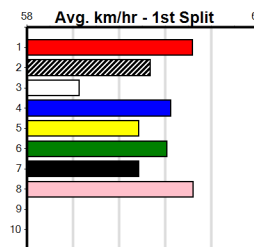

SHEPPARTON NEWS (275+RANK)

Distance: 390m, Race Type: Grade 5, Total Prizemoney: $1,530
1st: $1,000, 2nd: $320, 3rd: $160, 4th: $50

5

11:59AM

(VIC time)

WILD ASSASSIN (7) will find this much easier than his last few outings and he can return to the winners list in this. SPELLMAN (6) can race in a forward position from the outset here and he could be prominent throughout.

Watchdog Tips: **7** **6** **1** **2** **Bet:** **Win 7**

Form	Box	Wgt	Dist	Track	Date	Time	BON	Margin	1st/2nd (Time)	PIR	Checked	Comment	WR	Split 1	S/P	Grade
DESTINI SPITFIRE (SA)[5] Find this easier than recent racing, chance here. $5.50																
F Bitch Feb-20 Sire: BARCIA BALE Dam: PRECIOUS DESTINI Trainer: Kylie Norton (Craigieburn)																
Owner(s): San Antonio (SYN), E Rinaldi, J Rinaldi																
Winning Distances: < 300m (0) 300 - 399m (11) 400 - 499m (6) 500 - 599m (0) 600 - 699m (0) > 700m (0)																
Winning Weights: 28.1(1) 28.4(1) 28.8(1) 28.9(2) 29.1(2) 29.2(2) 29.4(3) 29.6(1) 29.7(2) 29.8(1) 29.9(1)																
1st	(5)	29.7	390	SHP	R5	21-Mar-24	22.47	22.23	2.25L TASMAN HOPE (22.63)	M/11	.	.	.	8.48	$7.00	T3-5
8th	(7)	29.9	390	SHP	R10	05-Apr-24	23.42	21.82	18.00 SOLACE (22.21)	M/78	.	.	.	8.85	$28.50	5
8th	(2)	29.5	390	SHP	R10	11-Apr-24	22.71	21.83	13.00 SOLEUS (21.83)	M/56	.	.	.	8.67	$24.30	5
5th	(3)	29.8	390	SHP	R3	18-Apr-24	22.67	22.09	7.00L FOUND A SPOT (22.21)	M/33	.	.	.	8.63	$63.80	T3-5
5th	(2)	29.9	390	SHP	R4	02-May-24	23.12	22.35	2.25L GLOBAL HERO (22.97)	M/43	.	.	.	8.74	$12.90	T3-5
7th	(3)	29.9	390	SHP	R10	09-May-24	23.01	22.22	12.00 KINGSVILLE COMET (22.23)	M/55	.	.	.	8.64	$37.70	5
7th	(7)	30.1	390	SHP	R4	23-May-24	23.22	22.21	13.00 REDSHIFT TANGO (22.36)	M/57	.	.	.	8.94	$12.30	T3-5
6th	(5)	30.3	350	HVL	R7	07-Jun-24	20.13	19.55	5.50L SONIC CYCLONE (19.76)	M/4	.	.	.	6.74	$8.50	T3-5
Last 3 wins NOT included above																
1st	(6)	29.4	400	GAW	R8	22-Feb-23	22.75	22.75	2.50L IMMENSE (22.94)	1111	.	1111	SAMP	8.66	$5.50	RW
1st	(1)	29.1	400	GAW	R11	08-Mar-23	22.93	22.84	0.10L BLAZIN' LASS (22.94)	3111	.	3111	.	8.78	$1.55	X45
1st	(7)	29.6	390	SHP	R12	08-Feb-24	22.77	22.17	3.00L SHAYE JAY (22.96)	M/11	.	.	.	8.66	$2.80	5

Box History								
Bx	1st	2nd	3rd	4th	5th	6th	7th	8th
1	5	2	2		3		1	
2	1	6	4	2	1	1	1	1
3	3				1	1	1	3
4	1	2	2		1	4	1	
5	1	2	1		1	1	1	
6	2		1			2	4	
7	2	3	3	1	1	3	1	1
8	3	2	4	2		1		1

Prize Best Starts	$22562.50
Trk/Dts APM	22.47(5)-21/3/24 93-15-20-17 20-2-4-4 2157