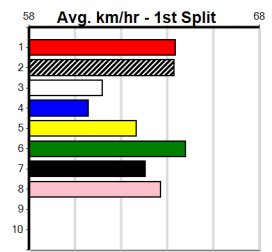

Watchdog Tips: **1** **2** **3** **8** **Bet:** Box Quinella 1,2,3 (\$10 for 333.33%)

Form	Box	Wgt	Dist	Track	Date	Time	BON	Margin	1st/2nd (Time)	PIR	Checked	Comment	WR	Split 1	S/P	Grade
MARIETTA ICON [6] Gun draw, shown handy mid race pace, go close. \$2.40																
BD	Bitch			Feb-22			Sire: FERNANDO BALE	Dam: WEEONA DOTTY		Trainer: Marien Sullivan (East Shepparton)						
Owner(s): M Sullivan																
Winning Distances: < 300m (0) 300 - 399m (2) 400 - 499m (0) 500 - 599m (0) 600 - 699m (0) > 700m (0)																
Winning Weights: 27.0(1) 27.4(1)																
4th (3)	27.3	425	BEN	R4	13-Mar-24	24.59	24.00	3.5L	DELATITE BEAST/GUNAI	M/454				6.64	\$3.40	T3-RW
7th (5)	26.9	390	SHP	R4	05-Apr-24	22.73	21.82	4.25L	HARRY CHANA (22.45)	M/87				8.96	\$5.80	X67
1st (8)	27.0	390	SHP	R10	18-Apr-24	22.25	22.09	1.00L	SHE'S TROPIC (22.31)	M/21				8.43	\$2.70	T3-7
4th (7)	27.0	390	SHP	R3	22-Apr-24	22.47	21.96	2.25L	TWILIGHT HUGO (22.33)	M/45				8.70	\$6.30	X67
6th (2)	26.9	350	HVL	R4	05-May-24	19.85	19.09	4.00L	CHAUVERO (19.58)	M/3				6.69	\$19.60	X67H
3= (5)	27.2	450	SHP	R7	09-May-24	25.93	25.42	7.50L	TAT LEAH (25.42)	M/432				6.79	\$3.20	6G
5th (5)	27.2	390	SHP	R4	16-May-24	22.61	22.11	2.75L	HIGHWAY (22.42)	M/46				8.69	\$8.50	6G
6th (5)	27.0	390	SHP	R3	06-Jun-24	23.13	22.12	7.00L	TREND SETTER (22.64)	Q/56				8.69	\$2.80	T3-6
Last 3 wins NOT included above																
1st (6)	27.4	390	SHP	R2	19-Oct-23	22.26	22.23	4.25L	MY NAME'S SCOTT (22.56)	Q/11				8.47	\$2.30	T3-M
Prize Best Starts Trk/Dts APM: \$3635.00, 22.25(8)-18/4/24, 17-2-1-4, 11-2-1-1, 1405																