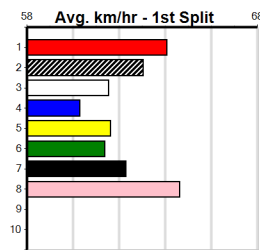

HARD STYLE RICO @ STUD (275+RANK)

9

1:17PM

(VIC time)

Distance: 390m, Race Type: Grade 7, Total Prizemoney: $1,530
1st: $1,000, 2nd: $320, 3rd: $160, 4th: $50

MISS MELEE (2) showed good speed in her solid win here 3 starts back and she may only need to step cleanly again to salute here. SHE'S NAUTICAL (7) is well drawn out wide on the track and she can wind up mid race and make her presence felt.

Watchdog Tips: **2** **7** **1** **8** **Bet:** **Quinella 2/7 ($10 for 1000%)**

1

CALAMITY KAIT [7] **Good straight win 2 starts back, chance if steps.** **$10.00**

BK Bitch Jun-21 Sire: ASTON DEE BEE Dam: ACOUSTIC LEE Trainer: Shara Quinlan (Rushworth)

Owner(s): J Accurso
Winning Distances: < 300m (0) 300 - 399m (1) 400 - 499m (0) 500 - 599m (0) 600 - 699m (0) > 700m (0)
Winning Weights: 26.1(1)

4th	26.6	390	SHP	R1	25-Apr-24	22.89	22.31	2.00L SHE IS SPOILT (22.77)	Q/11	8.50	$7.20 M	
3rd	(4)	26.6	425	BEN	R1	01-May-24	25.05	24.35	5.50L LIMIT MISS (24.68)	M/333	6.83	$4.40 M
8th	(8)	26.4	425	BEN	R1	08-May-24	25.20	23.97	9.50L BLUE RISE (24.54)	M/768	6.94	$28.60 T3-M
4th	(2)	26.3	425	BEN	R1	17-May-24	25.25	23.88	2.50L LITTLE TIC (25.09)	M/514	6.78	$55.40 M
5th	(2)	26.1	350	HVL	R2	24-May-24	20.09	19.42	2.50L ASSUME FLOPPY (19.92)	M/2	6.67	$30.80 T3-M
7th	(7)	25.7	350	HVL	R2	29-May-24	20.67	19.45	8.00L DAREN'S TIGER (20.12)	M/7	7.11	$2.70 M
1st	(5)	26.1	350	HVL	R2	07-Jun-24	19.68	19.55	0.50L C'EST NOIR (19.71)	Q/1	6.57	$80.50 T3-M
8th	(2)	26.1	350	HVL	R4	14-Jun-24	20.08	19.40	7.00L ANGRY FRANKY (19.61)	M/6	6.75	$27.30 T3-RW

Last 3 wins NOT included above

Bx	1st	2nd	3rd	4th	5th	6th	7th	8th
1					2			
2				2	1		1	1
3					1			
4				1				
5	1							
6								
7							1	
8								1

Prize Best	$1285.00
Starts	NBT
Trk/Dts	12-1-0-1
APM	1-0-0-0
	1228

2

MISS MELEE [7] **Showed speed in solid win here 3 back, go close.** **$2.80**

BK Bitch Nov-21 Sire: SHIMA SHINE Dam: IT'S A DIVA Trainer: Nicholas Johnston (Tooborac)

Owner(s): A Johnston
Winning Distances: < 300m (0) 300 - 399m (1) 400 - 499m (0) 500 - 599m (0) 600 - 699m (0) > 700m (0)
Winning Weights: 27.1(1)

6th	27.3	425	BEN	R1	13-Mar-24	25.01	24.00	8.00L ARCHIE MCIVOR (24.48)	M/747	6.86	$9.10 T3-M	
2nd	(7)	27.4	390	SHP	R1	21-Mar-24	22.58	22.23	0.75L BRAVADO (22.54)	M/44	8.81	$17.70 T3-M
2nd	(5)	27.3	450	SHP	R2	04-Apr-24	25.82	25.47	3.5L SORRY I'M LATE (25.57)	M/122	6.70	$5.70 T3-M
4th	(4)	27.1	390	SHP	R1	08-Apr-24	22.57	21.71	9.00L IF HE COULD (21.97)	M/44	8.76	$15.00 M
5th	(4)	27.0	425	BEN	R1	14-Apr-24	24.58	24.03	4.25L KRAKEN HUGGIE (24.29)	M/555	6.92	$9.60 T3-M
1st	(5)	27.1	390	SHP	R2	18-Apr-24	22.22	22.09	4.50L BUSHMAN'S DAMPER (22.53)	Q/11	8.48	$2.60 T3-M
6th	(5)	27.1	450	SHP	R5	29-Apr-24	25.90	25.15	8.00L YUM CHA JACK (25.38)	M/455	6.79	$29.80 RW
5th	(8)	27.3	450	WBL	R9	13-May-24	26.14	25.66	4.75L CALL ME ARTIE (25.81)	M/344	6.86	$3.20 7

Last 3 wins NOT included above

Bx	1st	2nd	3rd	4th	5th	6th	7th	8th
1			1			1		
2								
3								
4					1	1		
5	1	1				3		
6								
7		1						
8					1	1		

Prize Best	$2175.00
Starts	22.22(5)-18/4/24
Trk/Dts	12-1-2-1
APM	4-1-1-0
	1305