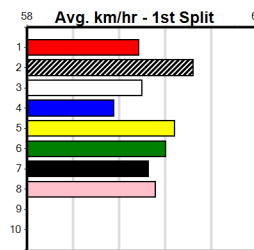

CKH PAINTING (275+RANK)

Distance: 390m, Race Type: Grade 5, Total Prizemoney: $1,530
1st: $1,000, 2nd: $320, 3rd: $160, 4th: $50

TASMAN HOPE (5) can race on the speed throughout from his tricky draw in this and he will be hard to catch if he can find the arm at any stage. MARKET MOVES (2) can set the tempo from box rise and could take advantage of any trouble behind.

Watchdog Tips: **5** **2** **7** **6** **Bet:** **Win 5**

1

KANJI QUEBEC [5] Comes into calculations from this draw. **$7.00**

BK Dog May-21 Sire: SHIMA SHINE Dam: KANJI
Owner(s): Nettleton Park Racing (SYN), S O'connell, M O'connell, B Coyle, T Sandilands, A Murray, M Willia
Winning Distances: < 300m (0) 300 - 399m (2) 400 - 499m (5) 500 - 599m (0) 600 - 699m (0) > 700m (0)
Trainer: Mark Giddings (Heathcote)

Winning Weights: 32.4(1) 32.9(1) 33.5(1) 33.6(1) 33.8(2) 34.2(1)

Rank	Box	Dist	Track	Date	Time	BON	Margin	1st/2nd (Time)	PIR	Checked	Comment	WR	Split 1	S/P	Grade
3rd (8)	32.6	390	BAL	R10	21-Apr-24	22.33	22.23	1.75L MINI STAR (22.23)	M/43	.	.	.	8.54	$9.80	X45
3rd (8)	32.2	390	SHP	R12	29-Apr-24	22.39	21.97	1.75L PLUTOGRACY (22.27)	M/34	.	.	.	8.58	$5.80	5
7th (2)	32.7	300	HVL	R2	05-May-24	17.22	16.69	4.25L WHY I'M BROKE (16.92)	M/7	.	.	.	4.09	$21.50	5
6th (3)	33.1	425	BEN	R12	10-May-24	24.53	23.72	7.00L BELSAR (24.06)	M/655	.	.	.	6.76	$16.80	5
6th (3)	32.5	390	SHP	R12	20-May-24	22.69	22.02	6.50L HALEIGH VELLA (22.26)	M/76	.	.	.	8.91	$14.30	5
7th (1)	33.1	300	HVL	R11	24-May-24	17.35	16.86	7.00L REELING DOLLARS (16.86)	S/5	.	.	.	4.03	$9.00	T3-5
5th (2)	33.0	390	BAL	R3	02-Jun-24	22.85	22.08	7.50L SONIC SONNY (22.33)	M/65	.	.	.	8.74	$2.50	T3-5
4th (8)	33.5	425	BEN	R12	07-Jun-24	24.61	23.85	4.00L SOLACE (24.34)	M/655	.	.	.	6.75	$9.80	5H

Last 3 wins NOT included above

1st (6)	32.4	410	HOR	R4	04-Jul-23	23.44	23.04	2.25L MAXIMUM ANG (23.59)	Q/11	.	.	.	10.42	$3.60	5H
1st (4)	32.9	410	HOR	R10	28-Aug-23	23.18	22.92	1.75L ELEANOR RIGBY (23.29)	M/22	.	SW	.	10.28	$6.50	5
1st (5)	33.5	390	WBL	R11	16-Nov-23	22.47	21.99	0.75L NAPIER BALE (22.51)	M/31	.	.	.	8.82	$10.70	5

Box History

Bx	1st	2nd	3rd	4th	5th	6th	7th	8th
1	1	1	3	3			1	
2	3			2			1	
3			1		2	4		1
4	1	3	7	1	1	2		
5	3	3	1	1		1	1	
6	3	1	1		1			
7			1	1	1	1		
8			4	2	2			

Prize Best Starts Trk/Dts APM

$29765.00 NBT
67-7-11-18
4-0-2-1
5596