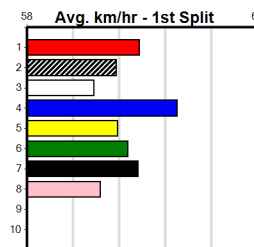

GPP LASER3300 (275+RANK)

Distance: 450m, Race Type: Mixed 6/7, Total Prizemoney: $1,530
1st: $1,000, 2nd: $320, 3rd: $160, 4th: $50

BENNACHIE ASH (8) produced a handy win from this draw 4 starts back and she could be the one to beat in a race of this nature. NOIR SATIN (4) recorded smart straight placings in 2 of his last 3 starts and can challenge with an ounce of luck early.

Watchdog Tips: 8 4 7 5 **Bet:** Win 8

1

WARDAN JILUNGIN [7] **$10.00**

Drawn to get the gun run throughout, keep safe.

BK Bitch Mar-22 Sire: ASTON DUKE Dam: TIBIALIS

Owner(s): Whitson and Medcraft (SYN), L Medcraft, S Medcraft, A Whitson
Trainer: Leland Medcraft (Kamarooka)

Winning Distances: < 300m (0) 300 - 399m (1) 400 - 499m (0) 500 - 599m (0) 600 - 699m (0) > 700m (0)

Winning Weights: 26.7(1)

Pos	Draw	Wgt	Dist	Track	Date	Time	BOB	Margin	1st/2nd (Time)	PIR	Checked	Comment	WR	Split 1	S/P	Grade
7th (6)	26.9	450	SHP	R5	25-Apr-24	26.13	25.30	12.00	PEAKY CONE (25.30)	Q/136	.	.	.	6.63	$56.30	X67
8th (2)	26.8	450	BAL	R3	29-Apr-24	26.69	25.50	18.00	LYON BALE (25.50)	M/677	.	.	.	6.86	$96.50	T3-7
6th (5)	26.6	390	SHP	R3	09-May-24	23.20	22.22	7.50L	MOVE OF MAGNUS (22.68)	M/68	.	.	.	8.81	$21.50	7
6th (1)	26.3	400	GEL	R9	14-May-24	23.58	22.84	7.00L	DAPHNEE'S GOLD (23.10)	Q/16	.	.	.	8.57	$22.30	7
8th (5)	26.5	450	BAL	R9	19-May-24	27.44	25.88	23.00	SILVER MACHINE (25.88)	M/468	.	V0	.	6.75	$82.90	T3-7
7th (5)	26.5	300	HVL	R3	29-May-24	17.58	16.76	4.75L	DONEGAL EXPRESS (17.25)	M/3	.	.	.	4.00	$34.60	7
5th (8)	26.8	425	BEN	R9	08-Jun-24	25.20	24.27	8.50L	BUN WILDFIRE (24.61)	M/125	.	.	.	6.72	$18.00	7
7th (3)	26.8	425	BEN	R4	12-Jun-24	25.07	23.95	4.00L	AEROBIC ICE AGE (24.80)	Q/114	.	.	.	6.59	$35.40	7

Last 3 wins NOT included above

1st (7)	26.7	300	HVL	R2	08-Mar-24	17.28	16.71	0.25L	HARD ROTOR/RIPPED	M/2	.	.	.	3.93	$11.30	T3-M

Box History

Bx	1st	2nd	3rd	4th	5th	6th	7th	8th
1					1	1		
2	1							3
3							1	1
4			1					
5		1		1				2
6								1
7	1							1
8					1			1

Prize Best Starts Trk/Dts APM: $2170.00 NBT 26-1-3-1 2-0-0-0 1228

2

HILLBILLY KING [7] **$15.00**

Slow out and pushes wide, needs some luck.

BE Dog Mar-21 Sire: MY BRO FABIO Dam: EMPRESS LU

Owner(s): M AND J GREYHOUNDS (SYN), J Wilson, M Hendy
Trainer: Michael Hendy (Korong Vale)

Winning Distances: < 300m (0) 300 - 399m (1) 400 - 499m (0) 500 - 599m (0) 600 - 699m (0) > 700m (0)

Winning Weights: 33.2(1)

Pos	Draw	Wgt	Dist	Track	Date	Time	BOB	Margin	1st/2nd (Time)	PIR	Checked	Comment	WR	Split 1	S/P	Grade
3rd (5)	33.9	450	SHP	R7	08-Feb-24	26.22	25.34	2.00L	MAGIC MOON BEAM (26.09)	Q/554	.	.	.	6.96	$45.00	7
7th (2)	33.7	500	BEN	R7	14-Feb-24	29.43	28.41	15.00	SIPPY CUP EMU (28.41)	M/477	.	.	.	6.89	$42.30	T3-RW
5th (8)	33.9	500	BEN	R9	21-Feb-24	29.30	28.33	10.00	AKELA YOUNG (28.63)	S/666	.	W	.	6.91	$44.10	X67
7th (7)	34.0	500	BEN	R5	28-Feb-24	29.30	28.33	14.00	DEMONESS (28.33)	S/777	.	.	.	6.70	$41.10	T3-RW
7th (4)	34.4	450	SHP	R7	21-Mar-24	26.37	25.54	12.00	ASTON APATITE (25.54)	S/777	.	V10	.	6.96	$84.80	T3-RW
5th (8)	34.6	425	BEN	R4	17-Apr-24	25.09	24.30	12.00	HELLO LUNA (24.30)	M/556	.	.	.	6.79	$9.30	7
8th (7)	34.7	450	BAL	R9	22-Apr-24	27.03	25.46	17.00	SERENITY GIRL (25.86)	M/88	.	V14	.	7.06	$101.60	T3-7
5th (6)	34.4	425	BEN	R4	12-Jun-24	25.03	23.95	3.25L	AEROBIC ICE AGE (24.80)	M/788	.	.	.	6.89	$46.00	7

Last 3 wins NOT included above

1st (3)	33.2	300	HVL	R2	21-Apr-23	17.23	16.90	1.25L	BANJO REIGN (17.31)	M/6	.	.	.	4.18	$21.60	T3-M

Box History

Bx	1st	2nd	3rd	4th	5th	6th	7th	8th
1		1		1	1			1
2						1	1	3
3	1			1	2			
4					1			2
5			1		2	2		2
6					1			
7		3			1	2	1	1
8					2	1	2	

Prize Best Starts Trk/Dts APM: $2680.00 NBT 40-1-4-1 12-0-0-1 308