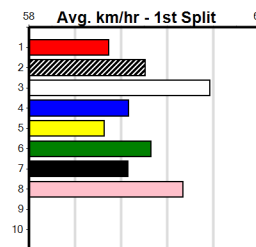

RACERS FUNCTION CENTRE (275+RANK)

Distance: 450m, Race Type: Grade 5, Total Prizemoney: $1,530
1st: $1,000, 2nd: $320, 3rd: $160, 4th: $50

REDSHIFT ROMEO (3) was racing well before taking a tumble last start and he could return to the winners list in this if fully fit. LUCKY ONE (8) will find this easier than his most recent racing and he could be the main danger here.

Watchdog Tips: 3 8 6 7 **Bet:** Win 3

1

REVESBY BALE (NSW)[5] *** SCRATCHED *** $99.00
BE Dog Jan-21 Sire: BARCIA BALE Dam: ZELZER ALLEN
Owner(s): K Dorrington Trainer: Troy Dorrington (Sunshine West)
Winning Distances: < 300m (0) 300 - 399m (0) 400 - 499m (1) 500 - 599m (3) 600 - 699m (0) > 700m (0)
Winning Weights: 35.9(1) 36.0(1) 36.5(1) 36.6(1)

Box	1st	2nd	3rd	4th	5th	6th	7th	8th
1	1	2	1	1	1			
2								
3	1			5	3			
4		1	2		1	2		
5		2	2	1		1	1	
6	1	1	1	1	2			
7	1		1		2	1	2	
8				2	1			

Last 3 wins NOT included above

Box	1st	2nd	3rd	4th	5th	6th	7th	8th				
1st (6)	36.0	500	BEN	R5	02-Aug-23	28.36	28.36	4.00L SMOKE 'EM OUT (28.64)	S/311	6.80	$6.60	7
1st (1)	36.6	525	MEP	R9	30-Aug-23	30.68	29.67	0.05L MEPUNGA RILEY (30.68)	S/5333	5.41	$2.90	X67
1st (7)	35.9	500	BEN	R6	20-Sep-23	28.41	28.41	5.00L INNER RUSH (28.75)	S/421	6.82	$1.90	T3-RW

2

NANNA'S BLUE BOY [5] Can be a bit too one paced, needs to step. $8.00
BE Dog Feb-21 Sire: PERFECT MARSHALL Dam: MIDDLE TRUCKER
Owner(s): K Newport Trainer: Taylor Edwards (Broadford)
Winning Distances: < 300m (0) 300 - 399m (0) 400 - 499m (1) 500 - 599m (5) 600 - 699m (0) > 700m (0)
Winning Weights: 30.1(1) 30.4(1) 31.0(1) 31.4(1) 31.8(1) 31.9(1)

Box	1st	2nd	3rd	4th	5th	6th	7th	8th
1		3	1	1	1	1	1	
2		2	1	2	1	2		
3	1	2	1	1		3	1	
4	2	1	3	3	1	2	4	3
5		1	1	1	1		2	1
6			2	2	3	2		1
7	2		2			1	1	
8	1		4		6		2	1

Last 3 wins NOT included above

Box	1st	2nd	3rd	4th	5th	6th	7th	8th				
1st (7)	31.9	500	BEN	R6	29-Nov-23	28.54	28.37	4.25L WICHITA BALE (28.83)	M/211	6.86	$3.90	T3-5
1st (8)	31.8	500	BEN	R8	27-Dec-23	28.46	28.45	1.25L MCIVOR RUSTY (28.55)	M/222	6.70	$5.40	5
1st (4)	31.4	500	BEN	R7	03-Feb-24	28.39	28.39	1.00L ROCK THE MARJEN (28.46)	M/422	6.80	$6.50	5

3

REDSHIFT ROMEO (NSW)[5] Racing well before last start fall, can go close. $3.60
BEF Dog Mar-21 Sire: BARCIA BALE Dam: TAYLOR MADE STAR
Owner(s): K Kubik Trainer: Kenneth Kubik (Seymour)
Winning Distances: < 300m (0) 300 - 399m (1) 400 - 499m (1) 500 - 599m (2) 600 - 699m (0) > 700m (0)
Winning Weights: 35.3(1) 35.8(1) 36.6(1) 37.5(1)

Box	1st	2nd	3rd	4th	5th	6th	7th	8th
1	2		2	1		1		
2	1	3						
3					1	1		
4	2	1	3	3	1	2	2	1
5			1	1	1		2	1
6		1	1	2	3	3		
7	1			1	2	2		
8	1			1	1			

Last 3 wins NOT included above

Box	1st	2nd	3rd	4th	5th	6th	7th	8th				
1st (1)	37.5	460	WGL	R5	13-Jul-23	26.22	25.84	3.75L MISTY AMY (26.47)	M/311	6.68	$3.80	T3-7
1st (8)	35.3	500	BEN	R5	15-Nov-23	28.34	28.11	8.00L CACHI (28.88)	M/211	6.59	$6.90	X67
1st (2)	35.8	350	HVL	R8	21-Nov-23	19.79	19.66	0.75L SUPERIOR SHIRLEY (19.83)	M/1	6.54	$15.70	5