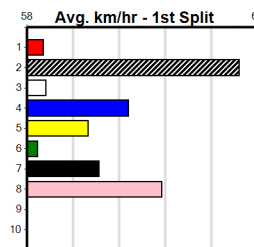

ELITE COLLARS & LEADS (275+RANK)

2
11:06AM

(VIC time)

Distance: 390m, Race Type: Maiden, Total Prizemoney: $1,530
1st: $1,000, 2nd: $320, 3rd: $160, 4th: $50

PASS THE GLASS (2) can set the tempo from box rise from his good draw and he could prove hard to reel in if he does. BOULDER DASH (1) could get the gun run behind the pacesetter here and she could make her presence felt in the run home.

Watchdog Tips: **2** **1** **4** **6** **Bet:** Box Trifecta 1,2,4,6 ($10 for 41.67%)

Form	Box	Wgt	Dist	Track	Date	Time	BON	Margin	1st/2nd (Time)	PIR	Checked	Comment	WR	Split 1	S/P	Grade		
1	BOULDER DASH [M] Can get the run behind the speed, big show. $3.60																	
	BK	Bitch	Jul-22		Sire: TOMMY SHELBY		Dam: POPPO'S LEGACY		Trainer: Scott Millard (Kyneton)									
	Owner(s): Millard Racing Group (SYN), S Millard, C Millard, D Millard																	
	Winning Distances: < 300m (0) 300 - 399m (0) 400 - 499m (0) 500 - 599m (0) 600 - 699m (0) > 700m (0)																	
	Winning Weights:																	
	7th (7)	25.5	425	BEN	R1	28-Apr-24	25.50	23.58	18.00	MCIVOR ALFY (24.28)	S/767				6.88	$36.50	M	
	8th (8)	25.6	390	BAL	R1	04-May-24	23.11	22.27	12.00	ROCKHAMPTON EMMA	S/88				9.01	$31.60	M	
	4th (5)	25.3	390	BAL	R1	12-May-24	22.90	22.15	5.50L	SPICY MINX (22.54)	S/45				8.84	$110.90	T3-M	
	6th (7)	25.8	390	BAL	R2	19-May-24	23.06	22.47	4.00L	MUCK AROUND (22.78)	M/67				8.90	$63.10	T3-M	
	4th (3)	25.9	300	HVL	R1	14-Jun-24	17.60	16.83	6.50L	NOTORIOUS BLAZE (17.16)	M/3				4.10	$37.60	T3-M	
Last 3 wins NOT included above																		
Box History																		
Bx	1st	2nd	3rd	4th	5th	6th	7th	8th										
1																		
2																		
3					1													
4																		
5					1													
6																		
7														1	1			
8																1		
Prize	$100.00																	
Best	FSH																	
Starts	5-0-0-0																	
Trk/Dts	0-0-0-0																	
APM	90																	
2	PASS THE GLASS [M] Can set the tempo from box rise, one to beat. $2.80																	
	BK	Dog	Mar-22		Sire: ASTON DUKE		Dam: STARLIGHT JILL		Trainer: Gordon Yates (Wangaratta)									
	Owner(s): M Prentice																	
	Winning Distances: < 300m (0) 300 - 399m (0) 400 - 499m (0) 500 - 599m (0) 600 - 699m (0) > 700m (0)																	
	Winning Weights:																	
	5th (5)	31.4	300	HVL	R1	26-May-24	17.43	16.71	8.50L	SWIFTY GIRL (16.83)	S/7				4.19	$9.30	M	
	6th (6)	31.4	300	HVL	R1	02-Jun-24	17.61	16.66	7.50L	FLAMING FOX (17.10)	M/5				4.06	$9.50	M	
	5th (1)	30.9	350	HVL	R9	14-Jun-24	20.21	19.40	3.5L	MY BOY TED (19.98)	M/4				6.77	$7.00	T3-M	
	Last 3 wins NOT included above																	
	Box History																	
Bx	1st	2nd	3rd	4th	5th	6th	7th	8th										
1					1													
2																		
3																		
4																		
5					1													
6						1												
7																		
8																		
Prize	$0.00																	
Best	FSH																	
Starts	3-0-0-0																	
Trk/Dts	0-0-0-0																	
APM	0																	
3	SNOWED IN [M] Steady placing here 4 starts back, cannot dismiss. $12.00																	
	BK	Bitch	May-22		Sire: HONE IN		Dam: PROVEN SNOW		Trainer: Riana Groom (Seymour)									
	Owner(s): Rijo (SYN), R Groom, J La rosa																	
	Winning Distances: < 300m (0) 300 - 399m (0) 400 - 499m (0) 500 - 599m (0) 600 - 699m (0) > 700m (0)																	
	Winning Weights:																	
	6th (2)	28.1	390	SHP	R2	29-Apr-24	24.38	21.97	34.00	GRANNIE MAY (22.06)	M/56		SW		9.15	$25.40	M	
	7th (7)	28.7	390	SHP	R2	09-May-24	23.66	22.22	8.00L	MOYARRA SPECTRUM	M/87				9.31	$19.30	M	
	3rd (7)	27.7	390	SHP	R2	16-May-24	23.09	22.11	2.75L	HALF MAC (22.90)	M/84				9.04	$77.70	M	
	5th (3)	27.7	390	SHP	R1	23-May-24	23.16	22.21	11.00	HARBOUR LIGHTS (22.42)	M/55				9.28	$17.60	T3-M