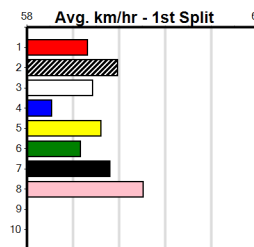

BYERS ELECTRICAL (275+RANK)

Distance: 450m, Race Type: Maiden, Total Prizemoney: $1,530
1st: $1,000, 2nd: $320, 3rd: $160, 4th: $50

CAN'T PARK THERE (8) showed speed in his smart debut placing 2 starts back and he looks like the one to beat in this. OUTLAWED (5) produced a steady debut placing here 3 starts back and could be the danger with an ounce of luck early.

Watchdog Tips: 8 5 2 1 **Bet:** Trifecta 8/1,2,5/1,2,4,5 ($10 - 111.11%)

1

SHAGGY BEAR [M] **$8.00**

Steady placing here 2 starts back, can threaten.

BD Dog Mar-22 Sire: ASTON DEE BEE Dam: TIME NO MONEY Trainer: Theo Van taarling (Tallygaroopna)

Owner(s): J Cleave

Winning Distances: < 300m (0) 300 - 399m (0) 400 - 499m (0) 500 - 599m (0) 600 - 699m (0) > 700m (0)

Winning Weights:

Rank	Age	Sex	Dist	Track	Date	Time	BOB	Margin	1st/2nd (Time)	PIR	Checked	Comment	WR	Split 1	S/P	Grade
8th	(5)	38.0	390	SHP	R2	28-Dec-23	23.93	22.17	18.00 HILLBILLY ROCKY (22.72)	S/77	.	V28	.	8.98	$17.00	T3-M
3rd	(3)	36.8	390	SHP	R2	18-Apr-24	22.91	22.09	10.00 MISS MELEE (22.22)	M/56	.	.	.	9.08	$34.20	T3-M
7th	(4)	36.5	390	SHP	R1	22-Apr-24	22.95	21.96	5.50L RHINE STAR (22.56)	M/77	.	.	.	9.06	$53.10	M
4th	(5)	36.3	450	SHP	R2	25-Apr-24	26.16	25.30	12.00 ASTON GARRATT (25.36)	M/334	.	.	.	7.06	$18.50	M
4th	(7)	36.0	450	SHP	R1	09-May-24	26.39	25.42	5.00L CALM THE STORM (26.06)	M/335	.	.	.	6.85	$11.90	M
5th	(2)	36.2	450	SHP	R2	23-May-24	26.34	25.47	6.00L SAM'S UNIVERSE (25.92)	M/665	.	.	.	7.14	$25.10	T3-M
3rd	(3)	36.2	450	SHP	R1	30-May-24	26.04	25.51	6.50L PLAY THE MUSIC (25.59)	M/333	.	.	.	7.00	$31.60	M
5th	(7)	35.6	450	SHP	R2	06-Jun-24	26.36	25.52	9.00L PAW XAVIER (25.75)	M/665	.	.	.	7.06	$21.50	T3-M

Last 3 wins NOT included above

Box History

Bx	1st	2nd	3rd	4th	5th	6th	7th	8th
1								
2					1			
3			2			1		
4								2
5				1				1
6								
7				1	1			
8								

Prize Best $420.00 NBT
Starts 10-0-0-2
Trk/Dts 5-0-0-1
APM 336

2

SAVVY LONG LEGS [M] **$6.50**

Easier here than his past few, chance if steps.

BD Dog May-22 Sire: FERAL FRANKY Dam: SAUSAGE SIZZLE Trainer: Michael Accardi (Melton West)

Owner(s): M Accardi

Winning Distances: < 300m (0) 300 - 399m (0) 400 - 499m (0) 500 - 599m (0) 600 - 699m (0) > 700m (0)

Winning Weights:

Rank	Age	Sex	Dist	Track	Date	Time	BOB	Margin	1st/2nd (Time)	PIR	Checked	Comment	WR	Split 1	S/P	Grade
3rd	(5)	35.6	525	MEP	R3	08-May-24	30.99	29.86	6.00L PAW WHISTLER (30.58)	M/6444	.	.	.	5.45	$20.70	MH
6th	(3)	35.6	525	MEA	R1	18-May-24	31.21	29.96	12.00 PAW GRADY (30.39)	M/6776	.	.	.	5.44	$37.90	MF
5th	(6)	35.7	500	BEN	R2	22-May-24	29.16	28.35	2.00L PYRENEES CHATEAU (29.03)	M/555	.	.	.	7.03	$4.00	M
4th	(1)	35.7	525	MEP	R1	29-May-24	30.84	29.92	3.25L HARVEY INTENTION (30.63)	Q/1112	.	.	.	5.22	$5.00	M
4th	(4)	35.9	525	MEP	R1	12-Jun-24	31.29	29.89	6.00L SIR BILLY BOY (30.89)	M/4444	.	.	.	5.33	$5.00	M

Last 3 wins NOT included above

Box History

Bx	1st	2nd	3rd	4th	5th	6th	7th	8th
1				1				
2								
3						1		
4				1				
5		1						
6					1			
7								
8								

Prize Best $445.00 FSH
Starts 5-0-0-1
Trk/Dts 0-0-0-0
APM 386