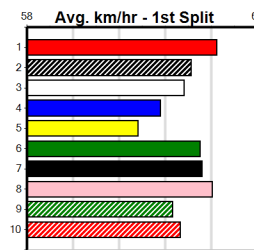

GPP LASER3300 (250+ RANK)

Distance: 450m, Race Type: Mixed 4/5, Total Prizemoney: $1,530
1st: $1,000, 2nd: $320, 3rd: $160, 4th: $50

TAT LEAH (3) has recorded top wins here in 2 of her last 4 starts and she looks like the one to beat again in this. BUCK SHINES (4) has been flying with fast all the way wins in his last 3 starts and he looks like the clear danger.

Watchdog Tips: 3 4 1 5 **Bet:** Trifecta 3,4/3,4/1,5 ($10 - 250%)

Form Box	Wgt	Dist	Track	Date	Time	BON	Margin	1st/2nd (Time)	PIR	Checked	Comment	WR	Split 1	S/P	Grade		
1	ASTON TOMMY [5] $6.00																
	BD Dog Apr-22 Sire: TOMMY SHELBY Dam: ASTON MEILLEUR Trainer: David Condon (Devon Meadows)																
	Owner(s): R Borda																
	Winning Distances: < 300m (0) 300 - 399m (1) 400 - 499m (2) 500 - 599m (0) 600 - 699m (0) > 700m (0)																
	Winning Weights: 32.6(1) 33.6(1) 33.8(1)																
	1st	(7)	33.8	460	WGL	R5	12-Mar-24	26.54	25.98	0.50L	BIG LEX (26.56)	M/333	.	.	.	6.62	$3.50 X67
	4th	(1)	33.8	515	SAP	R11	17-Mar-24	30.34	29.41	9.50L	BO RHAPSODY (29.69)	M/3744	.	.	.	5.13	$5.10 5
	3rd	(8)	34.5	350	HVL	R7	05-May-24	19.68	19.09	1.75L	BLITZ (19.56)	M/4	.	.	.	6.63	$3.80 5
	3rd	(6)	34.0	350	HVL	R9	12-May-24	19.55	19.33	1.75L	WHY I'M BROKE (19.43)	M/4	.	.	.	6.69	$6.30 5
	5th	(2)	33.9	395	TRA	R7	15-May-24	22.64	22.19	6.00L	JOE GEM (22.24)	M/854	.	.	.	3.86	$2.20 5
5th	(6)	33.7	350	HVL	R5	19-May-24	19.63	19.28	3.00L	HUMIDITY (19.43)	M/7	.	.	.	6.68	$31.20 5H	
3rd	(6)	34.4	460	GEL	R5	25-May-24	26.21	25.62	0.75L	INTER BUZZ ALONG/ROUND	M/422	.	.	.	6.71	$1.70 5	
6th	(1)	33.4	350	HVL	R5	02-Jun-24	19.84	19.24	4.50L	SAINT PARR (19.53)	M/7	.	.	.	6.74	$10.50 RWH	
Last 3 wins NOT included above																	
1st	(8)	32.6	461	HOB	R3	18-Jan-24	27.07	26.19	2.50L	VIDIV VIXEN (27.26)	0	.	.	.	5.32	$1.95 OM	
1st	(8)	33.6	395	TRA	R9	06-Mar-24	22.28	22.15	2.25L	DR. HARRIS (22.43)	M/211	.	.	.	3.80	$5.90 X67	

Box History								
Bx	1st	2nd	3rd	4th	5th	6th	7th	8th
1								
2								
3								
4								
5								
6								
7								
8								

Prize Best Starts	$9595.63
Trk/Dts	15-3-2-3
APM	0-0-0-0
	4993

Form Box	Wgt	Dist	Track	Date	Time	BON	Margin	1st/2nd (Time)	PIR	Checked	Comment	WR	Split 1	S/P	Grade		
2	MISS IMMY LEE [5] $12.00																
	BK Bitch Dec-20 Sire: ZAMBORA BROCKIE Dam: MISS GYPSY LEE Trainer: Gayle Lemin (Axedale)																
	Owner(s): G Lemin																
	Winning Distances: < 300m (0) 300 - 399m (0) 400 - 499m (6) 500 - 599m (2) 600 - 699m (0) > 700m (0)																
	Winning Weights: 27.4(1) 27.7(1) 27.9(2) 28.4(1) 28.5(2) 28.6(1)																
	2nd	(8)	27.9	390	SHP	R4	30-Nov-23	22.25	22.14	1.5L	BLUE SCOTCH BOY (22.16)	M/22	.	.	.	8.44	$17.80 5
	3rd	(4)	27.9	425	BEN	R12	08-Dec-23	24.27	23.67	3.25L	KERATIN (24.06)	Q/222	.	.	.	6.65	$12.00 5
	2nd	(4)	28.5	425	BEN	R11	15-Dec-23	24.11	23.71	2.00L	LAMIA ERNIE (23.98)	Q/222	.	.	.	6.67	$7.70 5
	7th	(3)	28.4	450	SHP	R6	18-Dec-23	25.97	25.14	12.00	INVICTUS SHARON (25.15)	M/566	.	.	.	6.80	$4.90 5
	5th	(7)	28.1	425	BEN	R11	05-Jan-24	24.60	23.49	9.50L	RUSTIC KRUGER (23.96)	M/676	.	.	.	6.75	$15.50 5
5th	(3)	28.3	450	SHP	R7	08-Jan-24	25.75	25.16	3.5L	ASTON AXINITE (25.50)	M/443	.	.	.	6.76	$17.10 5	
2nd	(8)	28.0	450	SHP	R8	20-Jan-24	25.57	25.30	1.00L	DUNDEE FIDGET (25.51)	M/222	.	.	.	6.74	$2.90 5	
8th	(8)	28.3	500	BEN	R9	26-Jan-24	29.02	27.91	12.00	FINANCIER (28.21)	M/447	.	.	.	6.74	$11.30 5	
Last 3 wins NOT included above																	
1st	(4)	27.7	460	GEL	R6	09-May-23	26.14	25.95	2.50L	FORBES DELIGHT (26.31)	M/322	.	.	.	6.81	$4.20 5	
1st	(7)	27.4	545	BAL	R6	29-May-23	31.40	31.40	1.00L	MIDORI SPLICE (31.46)	M/1111	.	.	.	6.72	$2.90 T3-5	
1st	(1)	27.9	450	WBL	R8	10-Jul-23	25.60	25.60	0.50L	GRUMPY SAILOR (25.62)	M/111	.	.	.	6.81	$5.60 5