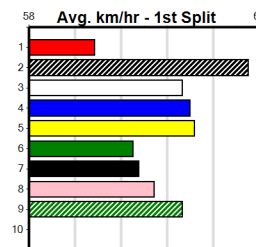

SHEPPARTON NEWS (250+ RANK)

Distance: 390m, Race Type: Grade 5, Total Prizemoney: $1,530
1st: $1,000, 2nd: $320, 3rd: $160, 4th: $50

5
12:04PM

(VIC time)

ASTON CAMEO (2) can race on the speed from the outset in this and she could prove hard to reel in if she can find the arm. BLACK COMPASS (4) was a solid all the way winner here 3 starts back and he can challenge with an ounce of luck early.

Watchdog Tips: 2 4 6 5 **Bet:** Win 2

1

SQUIGGLY PAPA [5] **$21.00**

Likely to be in the back half early, tough ask.

BK Dog Feb-21 Sire: MEPUNGA BLAZER Dam: HEADSPACE
Owner(s): BELLE ZAC AND CHARLIE (SYN), M Tabb, S Tabb
Winning Distances: < 300m (0) 300 - 399m (0) 400 - 499m (6) 500 - 599m (0) 600 - 699m (0) > 700m (0)
Winning Weights: 29.8(1) 29.9(1) 30.2(2) 30.4(1) 31.5(1)

7th	6th	5th	4th	3rd	2nd	1st	PIR	Checked	Comment	W/R	Split 1	S/P	Grade
7th (6)	30.3	350	HVL	R6	19-May-24	19.94	19.28	9.00L	WILL VANSON (19.34)	.	.	.	$31.40 5H
3rd (7)	30.2	450	BAL	R12	27-May-24	25.92	25.38	6.00L	ASTON GAGA (25.51)	M/773	.	6.96	$20.10 SH
1st (3)	30.4	450	SHP	R7	30-May-24	25.51	25.51	1.25L	RIOT AS ONE (25.59)	M/111	.	6.77	$14.30 5
1st (7)	29.9	450	TRA	R8	03-Jun-24	25.80	25.80	2.00L	CINTA'S GIFT (25.92)	Q/221	.	6.83	$7.40 5
4th (3)	29.8	400	GEL	R10	07-Jun-24	23.26	22.31	8.50L	BLACKPOOL BLADE (22.68)	M/54	.	8.98	$6.90 5H
5th (4)	30.0	450	TRA	R12	12-Jun-24	25.99	25.02	3.75L	HIERARCHY (25.73)	M/855	.	6.90	$24.60 5NP
7th (1)	29.4	395	TRA	R7	17-Jun-24	22.74	21.97	10.00	TROPICANA (22.04)	S/887	.	3.97	$34.70 SH
7th (3)	29.2	400	GEL	R10	22-Jun-24	23.49	22.83	8.00L	SPRING BRUMBY (22.95)	M/77	.	8.99	$26.80 5

Last 3 wins NOT included above

1st (3)	30.2	400	GEL	R12	20-Feb-24	22.92	22.58	6.00L	MAX INFERNO (23.32)	M/43	.	8.84	$9.70 T3-7	
1st (8)	30.2	410	HOR	R10	29-Mar-24	23.34	23.23	0.50L	GYPSY ORDAIN (23.37)	S/33	.	10.56	$13.20 X67	
1st (5)	29.8	450	WBL	R7	04-Apr-24	25.58	24.72	3.25L	GAPING MARGIN (25.79)	S/421	.	SW	6.82	$28.20 5

Box History

Bx	1st	2nd	3rd	4th	5th	6th	7th	8th
1								
2								
3	2		1	2	1	1	1	1
4				1	1	1		1
5	1	1	3					1
6		3	2	1	3	1		
7	2	1	1					
8	1					4		1

Prize Best Starts Trk/Dts APM: $10005.00 NBT 47-6-5-4 3-0-1-1 5371