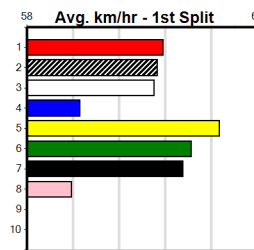

BYERS ELECTRICAL (250+ RANK)

Distance: 390m, Race Type: Grade 7, Total Prizemoney: $1,530
1st: $1,000, 2nd: $320, 3rd: $160, 4th: $50

BONE SHAKER (5) has ran solid placings here in his last 2 starts and he has the early speed to lead from go to whoa today. WHODAT DUCHESS (7) recorded a good all the way win here 2 starts back and she looks like the main danger.

Watchdog Tips: **5** **7** **2** **6** **Bet:** **Box Trifecta 2,5,6,7 ($10 for 41.67%)**

Form	Box	Wgt	Dist	Track	Date	Time	BON	Margin	1st/2nd (Time)	PIR	Checked	Comment	WR	Split 1	S/P	Grade
SURE SLINKY [7] Handy win from this draw on debut 4 back, chance. $12.00																
BK	Dog			Oct-22			Sire: ASTON RUPEE	Dam: SLINKY INKY		Trainer: James Shaw (Seymour)						
Owner(s): P Shaw																
Winning Distances: < 300m (0) 300 - 399m (0) 400 - 499m (1) 500 - 599m (0) 600 - 699m (0) > 700m (0)																
Winning Weights: 32.9(1)																
ST (-)	33.6	425	BEN	R1	26-Apr-24	24.69		7.00L	Trial Cleared	S/44		4of4				ST
1st (1)	32.9	425	BEN	R1	24-May-24	24.52	23.90	1.00L	ULTIMATE RIOT (24.58)	M/211				6.79	$18.30	M
8th (4)	32.9	350	HVL	R2	09-Jun-24	20.20	19.29	12.00	FROG MARCH (19.41)	M/7				6.77	$19.80	X67
8th (7)	32.7	450	WBL	R4	13-Jun-24	26.37	25.20	17.00	SEAGULL ROCK (25.24)	M/788				6.94	$30.40	X67
8th (4)	32.9	350	HVL	R4	21-Jun-24	20.13	19.54	7.00L	ASTON MONARCHY (19.67)					7.00	$32.40	T3-RW
Last 3 wins NOT included above																
Prize Best Starts Trk/Dts APM																

Form	Box	Wgt	Dist	Track	Date	Time	BON	Margin	1st/2nd (Time)	PIR	Checked	Comment	WR	Split 1	S/P	Grade
FAST LEGS [7] Smart all the way winner last start, big chance. $4.20																
BK	Bitch			Jun-22			Sire: FERAL FRANKY	Dam: DREAMING		Trainer: Katrina Evans (Kyneton)						
Owner(s): Gisborne Grumps (SYN), J Grant, J Prater, P Brun																
Winning Distances: < 300m (0) 300 - 399m (1) 400 - 499m (0) 500 - 599m (0) 600 - 699m (0) > 700m (0)																
Winning Weights: 27.5(1)																
3rd (8)	27.8	350	TRA	R2	17-Apr-24	20.30	19.73	3.75L	RIO WINTER (20.04)	M/43				6.82	$1.60	M
6th (2)	27.9	400	GEL	R2	27-Apr-24	23.60	22.35	14.00	BLOODLINE (22.68)	M/45				8.70	$4.60	M
3rd (1)	27.9	390	BAL	R2	12-May-24	22.63	22.15	5.00L	LEONARDO ZEAL (22.29)	Q/14				8.41	$2.70	T3-M
1st (4)	27.5	390	BAL	R3	19-May-24	22.66	22.47	6.00L	DEMURE (23.06)	Q/11				8.47	$1.70	T3-M
Last 3 wins NOT included above																
Prize Best Starts Trk/Dts APM