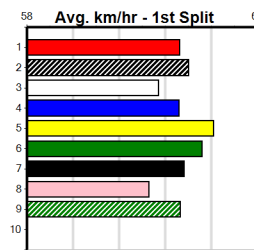

CKH PAINTING (250+ RANK)

Distance: 390m, Race Type: Mixed 4/5, Total Prizemoney: $1,530
1st: $1,000, 2nd: $320, 3rd: $160, 4th: $50

ROLLING STORM (4) has posted solid all the way wins in his last 2 starts and he will be hard to beat if he can step on terms again. KABUTO BALE (2) can show a good turn of foot once into full stride and he could be prominent throughout here.

Watchdog Tips: **4** **2** **5** **7** **Bet:** **Trifecta 4/2,5,7/2,5,7,8 ($10 - 111.11%)**

1

LEKTRA RODNEY [5] **Down the track in recent times, needs to step.** **$21.00**

F Dog Jan-20 **Sire: BARCIA BALE Dam: LEKTRA FIRE** **Trainer: Jane Hooke (Huntly)**

Owner(s): J Hooke

Winning Distances: < 300m (0) 300 - 399m (5) 400 - 499m (5) 500 - 599m (0) 600 - 699m (0) > 700m (0)

Winning Weights: 30.4(1) 30.6(1) 30.7(1) 30.8(1) 31.3(1) 31.6(1) 31.9(1) 32.0(2) 32.1(1)

Pl	Box	Dist	Time	Track	Date	Time	BOB	Margin	1st/2nd (Time)	PIR	Checked	Comment	WR	Split 1	S/P	Grade
4th	(3)	32.0	390	SHP	R10	01-Apr-24	22.65	21.79	3.25L SOLEUS (22.43)	M/54	.	.	.	8.76	$3.00	VET
3rd	(6)	31.8	390	SHP	R10	05-Apr-24	22.64	21.82	6.50L SOLACE (22.21)	M/43	.	.	.	8.71	$9.40	5
2nd	(4)	32.4	390	SHP	R7	11-Apr-24	22.29	21.83	2.50L CINNABAR ICON (22.12)	M/12	.	.	.	8.45	$17.10	X45
1st	(8)	32.1	425	BEN	R6	14-Apr-24	24.10	24.03	2.50L QUESTION BALE (24.26)	Q/111	.	.	.	6.61	$3.00	T3-5
4th	(4)	31.9	425	BEN	R11	19-Apr-24	24.35	23.70	6.50L MORAINÉ ZOE (23.93)	M/445	.	SW	.	6.61	$16.00	5
F	(3)	31.1	425	BEN	R10	17-May-24	0.00	23.88	OUR FABIO (24.36)	Q/377	.	VO	.	6.58	$33.60	5
6th	(3)	31.5	300	HVL	R9	16-Jun-24	17.06	16.69	4.25L THAI BUTTERFLY (16.77)	M/6	.	.	.	4.01	$35.90	5
6th	(6)	31.4	425	BEN	R4	21-Jun-24	24.59	23.62	13.00L SEAGULL ROCK (23.73)	M/876	.	.	.	6.74	$22.90	5

Last 3 wins NOT included above

1st	(7)	31.3	390	BAL	R4	09-Jan-23	22.57	22.46	1.25L ORSON DELIGHT (22.65)	M/11	.	.	.	8.43	$8.90	T3-5
1st	(4)	31.6	385	SHP	R9	28-Jan-23	21.88	21.70	0.75L KING OF ALL (21.92)	M/21	.	SW	.	8.27	$2.10	5
1st	(3)	30.4	400	GEL	R11	23-Jun-23	22.71	22.29	2.50L DOT'S REDEEMER (22.88)	Q/11	.	.	.	8.36	$14.90	5

Box History

Box	1st	2nd	3rd	4th	5th	6th	7th	8th
1	1	1	1					
2	1	2	2	2				
3	1	2	2	3	2	2		
4	3	1	1	3	1			
5	1	1	1	1		1	1	
6	1	1	2	1	1	2	1	1
7	2	1	2				1	
8	2	1	2		2			

Prize Best Starts Trk/Dts APM

$24852.50
NBT
58-10-9-11
8-0-2-3
2152