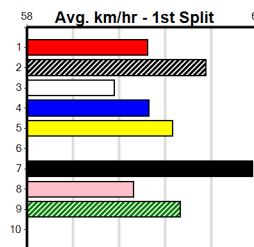

TOP CAT VIDEO (250+ RANK)

Distance: 390m, Race Type: Grade 5, Total Prizemoney: $1,530
1st: $1,000, 2nd: $320, 3rd: $160, 4th: $50

4

11:44AM

(VIC time)

BURN THE WITCH (2) posted a solid all the way win at Ballarat last start and she may only need to step cleanly to salute again today. LATIN RHYTHM (8) can show a good turn of foot once balanced and could be right in the mix in this.

Watchdog Tips: 2 8 1 3 **Bet:** Box Quinella 1,2,8 ($10 for 333.33%)

Form	Box	Wgt	Dist	Track	Date	Time	BON	Margin	1st/2nd (Time)	PIR	Checked	Comment	WR	Split 1	S/P	Grade

SKYE ROCKET (NSW)[5] **$7.50**
BE Bitch **May-21** Sire: BARCIA BALE Dam: LITTLE NANGAR
Owner(s): M Lingard Trainer: Maria Lingard (Kilmore)
Winning Distances: < 300m (0) 300 - 399m (3) 400 - 499m (1) 500 - 599m (0) 600 - 699m (0) > 700m (0)
Winning Weights: 29.3(2) 29.7(1) 30.4(1)

1st (1)	30.4	425	BEN	R7	08-Mar-24	24.43	23.69	1.5L TAME THE BEAST (24.52)	S/531	.	.	.	.	6.68	$7.60	X45
8th (6)	30.4	425	BEN	R3	16-Mar-24	24.66	23.61	11.00 GAS LANTERN (23.93)	S/888	.	.	.	.	6.77	$21.80	RW
8th (3)	29.8	390	SHP	R11	01-Apr-24	23.14	21.79	14.00 OUR FABIO (22.20)	M/78	.	.	.	.	8.76	$31.20	5
3rd (5)	29.8	390	SHP	R2	08-Apr-24	22.39	21.71	3.75L YEAH SO WHAT (22.13)	M/22	.	.	.	.	8.60	$96.60	RWH
4th (4)	29.8	390	SHP	R12	15-Apr-24	22.77	21.75	8.50L MARKET BLUE (22.18)	M/64	.	.	.	W	8.70	$5.10	5
7th (8)	29.7	390	SHP	R11	20-May-24	22.93	22.02	9.00L BROOMBRAE TOMMY (22.31)	M/47	.	.	.	.	8.70	$12.60	5
8th (2)	29.9	390	SHP	R3	13-Jun-24	23.12	22.17	9.00L RAPIDFIRE FOREST (22.50)	M/88	.	.	.	.	9.13	$4.60	T3-5
8th (7)	30.3	390	SHP	R6	20-Jun-24	22.97	22.20	11.00 ASTON ARETHA (22.20)	M/88	.	.	.	.	8.81	$12.90	5

Last 3 wins NOT included above

1st (2)	29.7	395	TRA	R2	06-Feb-23	22.42	22.10	5.50L AGENT JESSE (22.77)	M/211	.	.	.	.	3.79	$4.30	M
1st (1)	29.3	395	TRA	R4	17-Apr-23	22.21	22.21	4.25L SASSY SWAN (22.50)	M/211	.	.	SW	.	3.83	$2.70	X67
1st (2)	29.3	395	TRA	R2	21-Apr-23	22.55	22.24	2.50L ARLUNYA (22.71)	M/333	.	.	.	.	3.86	$5.10	X67

Box History

Box	1st	2nd	3rd	4th	5th	6th	7th	8th
1	2							
2	2	1						2
3								1
4				2				
5			1			1		
6								1
7								1
8							1	1

Prize Best Starts Trk/Dts APM: $7255.00 NBT 15-4-1-1 7-0-0-1 1668

BURN THE WITCH [5] **$3.20**
BK Bitch **Oct-21** Sire: TOMMY SHELBY Dam: SNOOKY
Owner(s): JimKat Racing (SYN), J Holt, K Evans Trainer: Jimmy Holt (Kyneton)
Winning Distances: < 300m (0) 300 - 399m (5) 400 - 499m (0) 500 - 599m (0) 600 - 699m (0) > 700m (0)
Winning Weights: 25.7(1) 26.2(3) 26.6(1)

6th (8)	25.7	450	SHP	R8	21-Dec-23	25.93	25.32	9.00L KERATIN (25.32)	M/335	.	.	.	.	6.79	$4.20	X45
1st (3)	26.2	300	HVL	R11	26-Jan-24	16.99	16.89	1.75L BURRA BRICE (17.10)	M/1	.	.	.	.	3.82	$4.90	T3-5
7th (2)	26.4	350	HVL	R8	02-Feb-24	20.08	19.49	6.50L INTO OBSCURITY (19.63)	M/5	.	.	.	.	6.69	$9.30	T3-5
6th (3)	26.2	400	WGL	R11	24-Feb-24	23.43	22.38	9.00L VIPER (22.80)	M/13	.	.	.	.	8.39	$2.80	5
3rd (3)	26.6	390	BAL	R12	15-Mar-24	22.51	22.08	1.5L LIGHTS STRIKE (22.42)	Q/11	.	.	SW	.	8.34	$4.40	5
5th (8)	26.5	425	BEN	R10	26-Mar-24	24.75	23.91	5.00L GOLDEN STATE (24.40)	M/113	.	.	.	.	6.58	$3.00	5H
7th (1)	26.1	390	SHP	R4	06-Jun-24	23.33	22.12	11.00 BLUE CHAI LATTE (22.62)	M/17	.	.	.	.	8.39	$3.60	T3-5
1st (4)	26.6	390	BAL	R11	23-Jun-24	22.31	22.22	2.00L SON OF BROCK (22.44)	M/11	.	.	SW	.	8.41	$4.30	T3-5

Last 3 wins NOT included above

1st (5)	26.2	300	HVL	R1	04-Aug-23	16.89	16.69	5.00L PACIFIC LILY (17.23)	M/1	.	.	SW	.	3.88	$1.30	T3-M
1st (5)	26.2	385	SHP	R3	24-Aug-23	22.03	21.71	0.025 BLACK CHOY (22.03)	M/11	.	.	.	.	8.13	$3.60	7
1st (6)	25.7	390	BAL	R3	16-Dec-23	22.47	22.33	3.75L BLOK BOW (22.72)	Q/11	.	.	SW	.	8.40	$5.30	X67