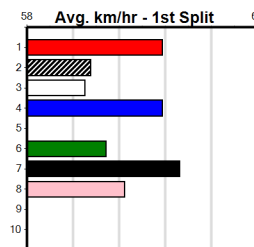

ELITE COLLARS & LEADS (250+ RANK)

2

11:08AM

(VIC time)

Distance: 450m, Race Type: Maiden, Total Prizemoney: $1,530
1st: $1,000, 2nd: $320, 3rd: $160, 4th: $50

WELLERMAN (4) has produced solid placings in 3 of his 5 starts to date and he could prove hard to hold out with an ounce of luck. CAN'T PARK THERE (1) has ran good placings in 2 of his 3 starts and he could be prominent throughout in this.

Watchdog Tips: 4 1 8 2 **Bet:** Trifecta 1,4/1,4/2,8 ($10 - 250%)

Form Box	Wgt	Dist	Track	Date	Time	BON	Margin	1st/2nd (Time)	PIR	Checked	Comment	WR	Split 1	S/P	Grade	
1	CAN'T PARK THERE [M] $1.80															
	BE Dog Feb-22 Sire: FERNANDO BALE Dam: JAY BIRD															
	Owner(s): J Williams Trainer: Samuel Webb (Epsom)															
	Winning Distances: < 300m (0) 300 - 399m (0) 400 - 499m (0) 500 - 599m (0) 600 - 699m (0) > 700m (0)															
	Winning Weights:															
	2nd (6)	33.2	520	DTO	R1	04-Apr-24	30.19	30.02	0.10L TALK BACKS BACK (30.18)	322	322			5.55	$5.50	M
	6th (1)	33.2	520	DTO	R2	11-Apr-24	31.97	29.71	22.00 CHEEKY THIEF (30.44)	6	6			5.77	$1.60	M
	2nd (8)	32.8	450	SHP	R3	20-Jun-24	25.75	25.40	2.75L SAVVY LONG LEGS (25.57)	M/222				6.74	$1.40	M
	Last 3 wins NOT included above															
	<table border="1" style="width:100%"> <thead> <tr> <th>Bx</th> <th>1st</th> <th>2nd</th> <th>3rd</th> <th>4th</th> <th>5th</th> <th>6th</th> <th>7th</th> <th>8th</th> </tr> </thead> <tbody> <tr><td>1</td><td></td><td></td><td></td><td></td><td></td><td></td><td></td><td></td></tr> <tr><td>2</td><td></td><td></td><td></td><td></td><td></td><td></td><td></td><td></td></tr> <tr><td>3</td><td></td><td></td><td></td><td></td><td></td><td></td><td></td><td></td></tr> <tr><td>4</td><td></td><td></td><td></td><td></td><td></td><td></td><td></td><td></td></tr> <tr><td>5</td><td></td><td></td><td></td><td></td><td></td><td></td><td></td><td></td></tr> <tr><td>6</td><td></td><td>1</td><td></td><td></td><td></td><td></td><td></td><td></td></tr> <tr><td>7</td><td></td><td></td><td></td><td></td><td></td><td></td><td></td><td></td></tr> <tr><td>8</td><td></td><td>1</td><td></td><td></td><td></td><td></td><td></td><td></td></tr> <tr> <td>Prize Best</td> <td colspan="7"></td> <td>$660.00</td> <td>NBT</td> </tr> <tr> <td>Starts</td> <td colspan="7"></td> <td>3-0-2-0</td> <td></td> </tr> <tr> <td>Trk/Dts</td> <td colspan="7"></td> <td>1-0-1-0</td> <td></td> </tr> <tr> <td>APM</td> <td colspan="7"></td> <td>524</td> <td></td> </tr> </tbody> </table>															

2	SHAGGY BEAR [M] $12.00															
	BD Dog Mar-22 Sire: ASTON DEE BEE Dam: TIME NO MONEY															
	Owner(s): J Cleave Trainer: Theo Van taarling (Tallygaroopna)															
	Winning Distances: < 300m (0) 300 - 399m (0) 400 - 499m (0) 500 - 599m (0) 600 - 699m (0) > 700m (0)															
	Winning Weights:															
	3rd (3)	36.8	390	SHP	R2	18-Apr-24	22.91	22.09	10.00 MISS MELEE (22.22)	M/56				9.08	$34.20	T3-M
	7th (4)	36.5	390	SHP	R1	22-Apr-24	22.95	21.96	5.50L RHINE STAR (22.56)	M/77				9.06	$53.10	M
	4th (5)	36.3	450	SHP	R2	25-Apr-24	26.16	25.30	12.00 ASTON GARRATT (25.36)	M/334				7.06	$18.50	M
	4th (7)	36.0	450	SHP	R1	09-May-24	26.39	25.42	5.00L CALM THE STORM (26.06)	M/335				6.85	$11.90	M
	5th (2)	36.2	450	SHP	R2	23-May-24	26.34	25.47	6.00L SAM'S UNIVERSE (25.92)	M/665				7.14	$25.10	T3-M
3rd (3)	36.2	450	SHP	R1	30-May-24	26.04	25.51	6.50L PLAY THE MUSIC (25.59)	M/333				7.00	$31.60	M	
5th (7)	35.6	450	SHP	R2	06-Jun-24	26.36	25.52	9.00L PAW XAVIER (25.75)	M/665				7.06	$21.50	T3-M	
4th (1)	35.7	450	SHP	R3	20-Jun-24	26.02	25.40	6.50L SAVVY LONG LEGS (25.57)	M/333				6.88	$9.40	M	
Last 3 wins NOT included above																
<table border="1" style="width:100%"> <thead> <tr> <th>Bx</th> <th>1st</th> <th>2nd</th> <th>3rd</th> <th>4th</th> <th>5th</th> <th>6th</th> <th>7th</th> <th>8th</th> </tr> </thead> <tbody> <tr><td>1</td><td></td><td></td><td></td><td></td><td></td><td></td><td></td><td></td></tr> <tr><td>2</td><td></td><td></td><td></td><td></td><td></td><td></td><td></td><td></td></tr> <tr><td>3</td><td></td><td></td><td>2</td><td></td><td></td><td>1</td><td></td><td></td></tr> <tr><td>4</td><td></td><td></td><td></td><td></td><td></td><td></td><td></td><td>2</td></tr> <tr><td>5</td><td></td><td></td><td></td><td>1</td><td></td><td></td><td></td><td>1</td></tr> <tr><td>6</td><td></td><td></td><td></td><td></td><td></td><td></td><td></td><td></td></tr> <tr><td>7</td><td></td><td></td><td></td><td>1</td><td>1</td><td></td><td></td><td></td></tr> <tr><td>8</td><td></td><td></td><td></td><td></td><td></td><td></td><td></td><td></td></tr> <tr> <td>Prize Best</td> <td colspan="7"></td> <td>$470.00</td> <td>NBT</td> </tr> <tr> <td>Starts</td> <td colspan="7"></td> <td>11-0-0-2</td> <td></td> </tr> <tr> <td>Trk/Dts</td> <td colspan="7"></td> <td>6-0-0-1</td> <td></td> </tr> <tr> <td>APM</td> <td colspan="7"></td> <td>376</td> <td></td> </tr> </tbody> </table>																

3	CATCH A COD [M] $26.00															
	BKW Bitch Sep-22 Sire: BEAST UNLEASHED Dam: TWILIGHT FLAME															
	Owner(s): T Van taarling Trainer: Steven Vantaarling (Tallygaroopna)															
	Winning Distances: < 300m (0) 300 - 399m (0) 400 - 499m (0) 500 - 599m (0) 600 - 699m (0) > 700m (0)															
	Winning Weights:															
	4th (6)	27.5	450	SHP	R1	29-Apr-24	26.15	25.15	8.50L SCOTT SHENANIGAN (25.58)	M/444				6.90	$10.20	M
	5th (3)	27.6	450	SHP	R1	09-May-24	26.39	25.42	5.00L CALM THE STORM (26.06)	M/754				7.08	$7.40	M
	6th (5)	27.2	390	SHP	R2	16-May-24	23.32	22.11	6.00L HALF MAC (22.90)	S/78				8.97	$11.30	M
	6th (6)	27.0	450	SHP	R2	23-May-24	26.48	25.47	8.00L SAM'S UNIVERSE (25.92)	S/776				7.42	$32.20	T3-M
	4th (7)	27.0	450	SHP	R1	30-May-24	26.24	25.51	9.50L PLAY THE MUSIC (25.59)	S/544				7.14	$62.30	M
8th (8)	26.3	390	SHP	R1	13-Jun-24	23.57	22.17	21.00 BIG BOY CABANG (22.17)	M/88				9.25	$33.40	T3-M	
6th (6)	26.1	450	SHP	R3	20-Jun-24	26.37	25.40	12.00 SAVVY LONG LEGS (25.57)	S/665				6.99	$47.90	M	
Last 3 wins NOT included above																
<table border="1" style="width:100%"> <thead> <tr> <th>Bx</th> <th>1st</th> <th>2nd</th> <th>3rd</th> <th>4th</th> <th>5th</th> <th>6th</th> <th>7th</th> <th>8th</th> </tr> </thead> <tbody> <tr><td>1</td><td></td><td></td><td></td><td></td><td></td><td></td><td></td><td></td></tr> <tr><td>2</td><td></td><td></td><td></td><td></td><td></td><td></td><td></td><td></td></tr> <tr><td>3</td><td></td><td></td><td></td><td></td><td>1</td><td></td><td></td><td></td></tr> <tr><td>4</td><td></td><td></td><td></td><td></td><td></td><td></td><td></td><td></td></tr> <tr><td>5</td><td></td><td></td><td></td><td></td><td></td><td></td><td>1</td><td></td></tr> <tr><td>6</td><td></td><td></td><td></td><td>1</td><td></td><td></td><td>2</td><td></td></tr> <tr><td>7</td><td></td><td></td><td></td><td>1</td><td></td><td></td><td></td><td></td></tr> <tr><td>8</td><td></td><td></td><td></td><td></td><td></td><td></td><td></td><td>1</td></tr> <tr> <td>Prize Best</td> <td colspan="7"></td> <td>$125.00</td> <td>NBT</td> </tr> <tr> <td>Starts</td> <td colspan="7"></td> <td>7-0-0-0</td> <td></td> </tr> <tr> <td>Trk/Dts</td> <td colspan="7"></td> <td>5-0-0-0</td> <td></td> </tr> <tr> <td>APM</td> <td colspan="7"></td> <td>110</td> <td></td> </tr> </tbody> </table>