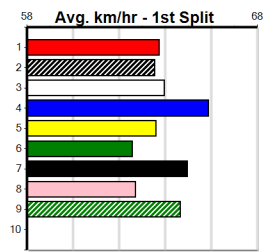

SHEPP CITY FENCING (250+ RANK)

Distance: 390m, Race Type: Grade 5, Total Prizemoney: $1,530
1st: $1,000, 2nd: $320, 3rd: $160, 4th: $50

ASTON ARETHA (1) is drawn to get the gun run throughout and after good wins in 2 of her last 3 starts she could be the one to beat again. CHEAP CHARLIE (5) will find this much easier than his last few starts and can challenge with an ounce of luck.

Watchdog Tips: 1 5 8 3 Bet: Box Trifecta 1,3,5,8 ($10 for 41.67%)

ASTON ARETHA (NSW)[5] Gun draw, good wins 2 of last 3 starts, go close. $3.60
Owner(s): R Borda
Winning Distances: < 300m (0) 300 - 399m (2) 400 - 499m (4) 500 - 599m (0) 600 - 699m (0) > 700m (0)
Box History table and Prize Best Starts table included.

JUICE [5] Showed speed in handy wins 2 of last 4, respect. $8.50
Owner(s): J Formosa
Winning Distances: < 300m (0) 300 - 399m (13) 400 - 499m (1) 500 - 599m (0) 600 - 699m (0) > 700m (0)
Box History table and Prize Best Starts table included.

KAORI [5] Good turn of foot once balanced, can threaten. $6.50
Owner(s): C Knott
Winning Distances: < 300m (0) 300 - 399m (1) 400 - 499m (3) 500 - 599m (0) 600 - 699m (0) > 700m (0)
Box History table and Prize Best Starts table included.

INTER TRIGON [5] Can show early speed but place looks best. $15.00
Owner(s): TONY AND JOE (SYN), T Interligi, J Interligi
Winning Distances: < 300m (0) 300 - 399m (3) 400 - 499m (1) 500 - 599m (0) 600 - 699m (0) > 700m (0)
Box History table and Prize Best Starts table included.

CHEAP CHARLIE [5] Will find this much easier than last few, danger. $5.00
Owner(s): G Berry
Winning Distances: < 300m (0) 300 - 399m (4) 400 - 499m (4) 500 - 599m (0) 600 - 699m (0) > 700m (0)
Box History table and Prize Best Starts table included.