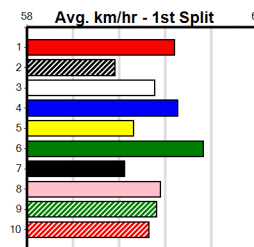

Distance: 450m, Race Type: Grade 5, Total Prizemoney: $1,530
1st: $1,000, 2nd: $320, 3rd: $160, 4th: $50

HAD A MISCHIEF (4) showed early speed in his good win 2 starts back and he could prove hard to hold out again in this. MIST FRED (1) has produced smart placings in his last 2 starts and he looks set to be right in the finish again today.

Watchdog Tips: 4 1 2 3 **Bet:** Win 4

Form Box	Wgt	Dist	Track	Date	Time	BON	Margin	1st/2nd (Time)	PIR	Checked	Comment	WR	Split 1	S/P	Grade
1															
MIST FRED [5]															
BK Dog Jan-21 Sire: DROOPYS BUICK Dam: SHIMA MIST															
Owner(s): D Burkett															
Trainer: Darren Burkett (Girgarre)															
Winning Distances: < 300m (0) 300 - 399m (3) 400 - 499m (1) 500 - 599m (0) 600 - 699m (0) > 700m (0)															
Winning Weights: 33.9(1) 34.4(1) 34.5(1) 34.7(1)															
7th (4) 35.0 450 SHP R7 01-Apr-24 25.94 25.11 5.00L DESMONDE (25.59) M/887 . . . 6.87 $5.60 5															
4th (7) 34.9 450 SHP R6 05-Apr-24 25.81 25.14 4.50L TINKER DAN (25.51) M/774 . . . 6.86 $13.00 5															
5th (4) 34.8 450 SHP R6 15-Apr-24 25.57 25.00 8.50L AFIRE (25.00) M/665 . . . 6.78 $63.20 X45															
6th (7) 35.1 390 SHP R12 27-May-24 22.62 21.84 4.50L COCONUT SANTIAGO (22.31) M/87 . . . 8.71 $22.90 5															
5th (7) 35.5 450 SHP R6 30-May-24 25.84 25.51 3.5L CAPALA (25.61) M/555 . . . 6.95 $12.60 5															
5th (1) 35.2 425 BEN R11 07-Jun-24 24.88 23.85 11.00 ROLLING STORM (24.14) S/465 . . . 6.77 $3.10 5H															
2nd (4) 35.2 450 SHP R6 13-Jun-24 25.65 25.54 0.10L WANDANA LAD (25.64) M/111 . . . 6.70 $6.70 T3-5															
2nd (2) 35.5 450 SHP R5 24-Jun-24 25.70 25.15 1.25L LENAGHAN (25.63) Q/352 . . . 6.78 $26.70 5															
Last 3 wins NOT included above															
1st (3) 34.5 385 SHP R2 26-Jun-23 21.86 21.85 4.00L MARKET MOVES (22.14) M/11 . . . SW . . . 8.21 $5.30 X67															
1st (8) 34.4 385 SHP R2 03-Jul-23 22.20 21.76 1.25L KRAKEN FORCE (22.28) M/11 . . . . . 8.43 $2.80 X67															
1st (6) 34.7 450 SHP R8 08-Feb-24 25.83 25.34 0.05L GENERAL PAYTON (25.83) M/222 . . . . . 6.76 $2.30 5															

Box History								
Bx	1st	2nd	3rd	4th	5th	6th	7th	8th
1	1	1	1	1	1	1	1	1
2	1	1	1	1	1	1	1	1
3	1				1	1	1	1
4	1	2			1			1
5	1	1	1					1
6	1	1	1	1	1	1	1	1
7	1	1	1	3	1	1	1	1
8	1	3	1					
Prize Best	$13600.00							
Starts	25.83(6)-8/2/24							
Trk/Dts	38-4-10-5							
APM	20-1-7-4							
	2780