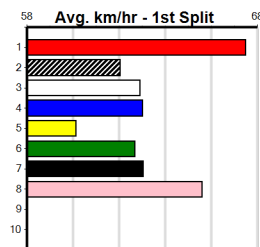

MMS ACCESS (1-3 WINS)(250+ RANK)

Distance: 450m, Race Type: Restricted Win, Total Prizemoney: $1,530
1st: $1,000, 2nd: $320, 3rd: $160, 4th: $50

PEAKY CONE (4) recorded a fast win here 4 starts back and he can return to the winners list in a race of this nature. ASTON MAPLE (1) can set the tempo soon after box rise from her gun draw and could be prominent throughout if she does.

Watchdog Tips: 4 1 3 2 **Bet:** Win 4

1

ASTON MAPLE [7] **$6.00**

BK Bitch Apr-22 **Sire: TOMMY SHELBY** **Dam: ASTON MEILLEUR** **Trainer: David Condon (Devon Meadows)**

Owner(s): R Borda

Winning Distances: < 300m (0) 300 - 399m (1) 400 - 499m (0) 500 - 599m (0) 600 - 699m (0) > 700m (0)

Winning Weights: 26.9(1)

Box	Dist	Wgt	Track	Date	Time	BON	Margin	1st/2nd (Time)	PIR	Checked	Comment	WR	Split 1	S/P	Grade
2nd (6)	27.0	300	HVL	R1	05-May-24	17.34	16.69	4.75L WILD SERENA (17.01)	M/3				4.08	$4.20 M	
3rd (4)	27.0	300	HVL	R1	12-May-24	17.24	16.66	2.00L WILD VENUS (17.10)	M/4				4.11	$7.40 M	
1st (1)	26.9	350	HVL	R2	17-May-24	19.71	19.45	2.00L TUDOR PEAK (19.84)	S/1				6.70	$1.40 T3-M	
5th (2)	26.9	350	HVL	R5	24-May-24	20.02	19.42	2.50L CALM THE STORM (19.87)	S/6				6.74	$1.80 T3-RW	
6th (6)	26.8	350	HVL	R9	26-May-24	19.83	18.89	5.50L SUMMER KOBIE (19.47)	M/4				6.65	$34.40 RW	
4th (7)	26.4	350	HVL	R7	31-May-24	19.56	19.01	3.75L WILD ROVER (19.30)	M/2				6.59	$5.50 T3-RW	
6th (1)	26.4	460	WGL	R9	04-Jun-24	26.83	26.11	4.25L GARY ON STILTS (26.54)	M/322		V14		6.71	$1.20 T3-7	
4th (5)	26.8	460	WGL	R5	20-Jun-24	26.43	26.11	2.00L SIR COLEMAN (26.31)	Q/111				6.54	$11.20 T3-7	

Last 3 wins NOT included above

Box History

Bx	1st	2nd	3rd	4th	5th	6th	7th	8th
1	1							
2					1	1		
3								
4				1				
5					1			
6		1				1		
7				1				
8								

Prize Best Starts Trk/Dts APM

$1880.00 FSH
8-1-1-1
0-0-0-0
1524

2

TUDOR PEAK [6] **$5.00**

BD Dog Apr-22 **Sire: ORSON ALLEN** **Dam: CULLQUIN CERSEI** **Trainer: Barry Milne (Kilmore)**

Owner(s): TOP SHOT (SYN), S Quinlan, J Accurso, C Russell

Winning Distances: < 300m (0) 300 - 399m (0) 400 - 499m (0) 500 - 599m (2) 600 - 699m (0) > 700m (0)

Winning Weights: 31.1(1) 31.2(1)

Box	Dist	Wgt	Track	Date	Time	BON	Margin	1st/2nd (Time)	PIR	Checked	Comment	WR	Split 1	S/P	Grade
8th (6)	31.8	350	HVL	R3	21-Feb-24	20.48	19.38	13.00 BAIJIU (19.59)	S/8				7.20	$57.40 M	
7th (1)	31.5	390	SHP	R3	05-Mar-24	22.97	22.11	13.00 LUKA MAGIC (22.11)	S/88				9.23	$23.60 M	
7th (3)	31.7	350	HVL	R1	08-Mar-24	20.38	19.47	8.50L HOT SUMMER SKY (19.81)	S/8				7.00	$62.20 T3-M	
6th (7)	31.5	350	HVL	R2	15-Mar-24	20.52	19.53	10.00 NOIR SATIN (19.84)	S/6				7.15	$23.50 T3-M	
2nd (2)	30.9	350	HVL	R2	17-May-24	19.84	19.45	2.00L ASTON MAPLE (19.71)	M/3				6.77	$61.90 T3-M	
3rd (1)	31.1	450	SHP	R2	23-May-24	25.98	25.47	1.00L SAM'S UNIVERSE (25.92)	M/444				6.99	$8.30 T3-M	
1st (6)	31.1	500	BEN	R2	29-May-24	28.36	28.33	1.25L BLUE FLAME (28.44)	Q/211				6.66	$4.70 T3-RW	
1st (6)	31.2	500	BEN	R4	08-Jun-24	28.72	28.58	1.25L BOLD BERT (28.79)	M/221				6.88	$2.20 X67	

Last 3 wins NOT included above

Box History

Bx	1st	2nd	3rd	4th	5th	6th	7th	8th
1			1				1	
2		1				1		
3								1
4						1		
5					1			
6	2			1				2
7						1		
8								

Prize Best Starts Trk/Dts APM

$2780.00 NBT
13-2-1-1
1-0-0-1
2684