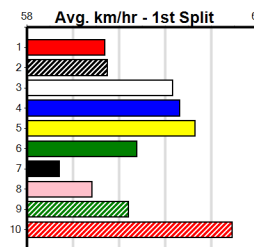

SPORTSBET BET WITH MATES (250+ RANK)

1
10:52AM

(VIC time)

Distance: 390m, Race Type: Maiden, Total Prizemoney: $1,530
1st: $1,000, 2nd: $320, 3rd: $160, 4th: $50

JAIMANDY FRANK (4) recorded a good debut placing here 2 starts back and he may only need an ounce of luck in the early stages to salute. HELLO COOPER (1) has been handily placed in 3 of his last 5 starts and he could challenge after a freshen up.

Watchdog Tips: 4 1 6 5 **Bet:** Win 4

Form Box	Wgt	Dist	Track	Date	Time	BON	Margin	1st/2nd (Time)	PIR	Checked	Comment	W/R	Split 1	S/P	Grade	
1	HELLO COOPER [M] $5.50															
	Resuming, handy placings in 3 of last 5, danger.															
	Trainer: Jane Hooke (Huntly)															
	Sire: ASTON DEE BEE Dam: WHITE AMBUSH															
	Owner(s): J Hooke															
	Winning Distances: < 300m (0) 300 - 399m (0) 400 - 499m (0) 500 - 599m (0) 600 - 699m (0) > 700m (0)															
	Winning Weights:															
	3rd (5) 32.3 390 SHP R2 21-Mar-24 22.90 22.23 5.50L BUSHMAN'S ARCHIE (22.52) S/64 . . . . . 8.94 $19.40 T3-M															
	2nd (2) 32.5 425 BEN R2 28-Mar-24 24.55 24.02 5.50L IN SECRET (24.19) S/222 . . . . . W 6.76 $4.20 T3-M															
	6th (2) 33.0 390 SHP R1 04-Apr-24 23.06 22.20 7.50L DEMON DAVEY (22.66) M/77 . . . . . 8.97 $10.20 T3-M															

Box History								
Bx	1st	2nd	3rd	4th	5th	6th	7th	8th
1					1			
2	1	1				2		
3								
4			1					1
5						1		
6				1				
7			1					1
8	1			1				

Prize Best	$2065.00
Starts	NBT
Trk/Dts	15-0-3-4
APM	7-0-1-2 1124

Form Box	Wgt	Dist	Track	Date	Time	BON	Margin	1st/2nd (Time)	PIR	Checked	Comment	W/R	Split 1	S/P	Grade	
2	FORWARD STEP [M] $15.00															
	Can be a bit too slow early, place hopes look best															
	Trainer: Joe Uglietta (Yan Yean)															
	Sire: SENNACHIE Dam: WHAT FEELING															
	Owner(s): UGLIETTA (SYN), J Uglietta, M Uglietta															
	Winning Distances: < 300m (0) 300 - 399m (0) 400 - 499m (0) 500 - 599m (0) 600 - 699m (0) > 700m (0)															
	Winning Weights:															
	5th (4) 32.4 395 TRA R2 29-Apr-24 22.98 22.39 3.25L INDESTRUCT (22.76) M/755 . . . . . 4.01 $9.80 T3-M															
	4th (6) 32.3 400 GEL R2 07-May-24 23.05 22.58 5.50L GLORIA'S ENTITY (22.69) S/44 . . . . . 8.82 $34.80 M															
	7th (5) 32.6 350 HVL R2 17-May-24 20.30 19.45 8.50L ASTON MAPLE (19.71) M/6 . . . . . 6.98 $17.80 T3-M															

Box History								
Bx	1st	2nd	3rd	4th	5th	6th	7th	8th
1			3		1	4	1	
2		2					1	1
3		1	4			1	1	
4	1	4	1	2	2	3		
5	1	2	2				2	1
6	3	1	3	1	1			
7	1	2	1	2				
8				4			2	1

Prize Best	$6955.00
Starts	FSTD
Trk/Dts	65-0-9-16
APM	0-0-0-0 1076

Form Box	Wgt	Dist	Track	Date	Time	BON	Margin	1st/2nd (Time)	PIR	Checked	Comment	W/R	Split 1	S/P	Grade	
3	THUNDER BAY [M] $8.00															
	Can show early speed but place looks best.															
	Trainer: Julie Chilcott (Heathcote)															
	Sire: RAW ABILITY Dam: UP THE AMOUNT															
	Owner(s): Greysynd Racing (SYN), W Owen, J Chilcott, A Long															
	Winning Distances: < 300m (0) 300 - 399m (0) 400 - 499m (0) 500 - 599m (0) 600 - 699m (0) > 700m (0)															
	Winning Weights:															
	6th (2) 25.6 525 MEP R3 10-Apr-24 31.24 29.82 14.00 RECYCLED (30.29) M/3544 . . . . . 5.21 $80.10 MH															
	5th (5) 25.8 525 MEP R1 17-Apr-24 31.12 29.95 17.00 TAMMY MCIVOR (29.95) M/4554 . . . . . 5.26 $25.60 M															
	4th (5) 25.9 525 MEP R1 01-May-24 31.07 29.74 19.00 LANFRANCO (29.74) M/2223 . . . . . SW 5.26 $12.30 M															

Box History								
Bx	1st	2nd	3rd	4th	5th	6th	7th	8th
1								
2						1		
3								
4		1						1
5					1	1		
6								
7								
8								

Prize Best	$435.00
Starts	FSH
Trk/Dts	5-0-1-0
APM	0-0-0-0 348