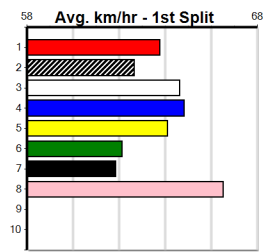

NAGAMBIE GUTTER CLEANING (250+ RANK)

Distance: 390m, Race Type: Grade 6, Total Prizemoney: $1,530
1st: $1,000, 2nd: $320, 3rd: $160, 4th: $50

AILEEN'S LAD (1) is resuming after a few months out of racing today but he can explode mid race and could prove hard to hold out from the gun draw. ASTON QUARTZ (7) has produced handy wins in 2 of her last 3 starts and can challenge again.

Watchdog Tips:	1	7	3	5	Bet:	Win 1

Form Box	Wgt	Dist	Track	Date	Time	BON	Margin	1st/2nd (Time)	PIR	Checked	Comment	WR	Split 1	S/P	Grade
1															
AILEEN'S LAD [6]															
Resuming, can explode mid race, hard to hold out. $3.20															
F Dog Feb-22 Sire: FERNANDO BALE Dam: GOLDEN SHIRAZ Trainer: Adele Powell (Stanhope)															
Owner(s): D Ryan															
Winning Distances: < 300m (0) 300 - 399m (2) 400 - 499m (0) 500 - 599m (0) 600 - 699m (0) > 700m (0)															
Winning Weights: 27.8(1) 28.7(1)															
2nd (8)	27.6	390	SHP	R2	20-Jan-24	22.52	21.80	5.00L HIGHWAY (22.18)	M/33				8.69	$6.90	M
1st (1)	27.8	390	SHP	R2	25-Jan-24	22.56	22.27	3.25L MOE PATTY (22.79)	M/41				8.73	$3.00	M
8th (7)	27.9	390	SHP	R3	01-Feb-24	23.02	22.17	11.00 TYPHOON CAMERON (22.28)	S/56				8.78	$4.80	T3-7
5th (5)	27.4	390	SHP	R9	15-Feb-24	22.89	22.34	7.00L SANDY CABANG (22.42)	S/46				8.76	$5.50	7
3rd (2)	27.7	390	SHP	R10	22-Feb-24	22.75	22.29	0.50L LASER BEAM (22.72)	S/22				8.79	$8.40	T3-7
1st (1)	28.7	390	SHP	R4	14-Mar-24	22.87	22.13	0.50L HARTLAND PRINCE (22.89)	S/61				8.70	$3.60	7
3rd (7)	28.1	390	SHP	R9	21-Mar-24	22.61	22.23	5.00L HOLLYWOOD FRANKY	S/43				8.75	$12.80	T3-6
4th (8)	28.0	390	SHP	R10	04-Apr-24	22.58	22.20	3.00L OUR BOY BILLY (22.38)	S/65		V10		8.63	$2.60	T3-6
Last 3 wins NOT included above															
Prize Best Starts Trk/Dts APM															

2															
TRUE AIRSPEED [6]															
Likely to be in the back half early, tough ask. $21.00															
BK Bitch Mar-22 Sire: WALK HARD Dam: MRS. SHARP Trainer: Cameron Knott (Mt Camel)															
Owner(s): C Knott															
Winning Distances: < 300m (0) 300 - 399m (2) 400 - 499m (0) 500 - 599m (0) 600 - 699m (0) > 700m (0)															
Winning Weights: 23.4(1) 23.5(1)															
8th (2)	23.9	425	BEN	R10	14-Feb-24	24.80	24.09	11.00 DIVA DAVINA (24.09)	S/888				6.85	$55.90	T3-6
4th (1)	24.1	350	TRA	R10	19-Feb-24	20.11	19.80	3.5L STEFKA (19.87)	M/34				6.76	$10.00	T3-RW
3rd (6)	23.8	300	HVL	R4	15-Mar-24	17.19	16.83	3.00L BROOKE'S GIRL (16.99)	S/8				4.06	$9.00	T3-6
8th (5)	23.4	390	SHP	R9	21-Mar-24	23.37	22.23	16.00 HOLLYWOOD FRANKY	Q/88				9.52	$37.50	T3-6
5th (6)	23.1	425	BEN	R4	24-Apr-24	24.80	24.06	8.00L RAPIDFIRE JAYDA (24.25)	Q/114				6.66	$22.70	T3-RW
8th (6)	23.1	300	HVL	R9	10-May-24	18.00	16.89	13.00 QUEEN MAGGIE (17.10)	S/7				4.48	$6.70	T3-6
7th (6)	22.9	390	SHP	R3	06-Jun-24	23.46	22.12	12.00 TREND SETTER (22.64)	M/87				8.80	$79.10	T3-6
7th (5)	23.1	390	SHP	R4	20-Jun-24	23.29	22.20	11.00 BROADWAY ICON (22.56)	S/77				8.92	$52.50	6G
Last 3 wins NOT included above															
1st (3)	23.4	300	HVL	R1	15-Dec-23	17.16	16.72	3.25L INTER MARY (17.38)						$5.60	T3-M
1st (5)	23.5	390	WBL	R9	02-Jan-24	22.42	22.01	3.25L RETRO AGOGO (22.64)	Q/11		SW		8.67	$7.50	7
Prize Best Starts Trk/Dts APM