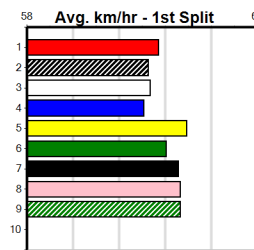

SPORTSBET SAME RACE MULTI (250+ RANK)

Distance: 390m, Race Type: Grade 5, Total Prizemoney: $1,530
1st: $1,000, 2nd: $320, 3rd: $160, 4th: $50

CLARA STELLA (5) can set the tempo soon after box rise in this and she could lead from go to whoa here. WE ARE SOUTH (1) can race on the speed from her gun draw and she could be the main danger. SMILING SPANIARD (6) has claims as well here.

Watchdog Tips: 5 1 6 2 Bet: Win 5

Race card for WE ARE SOUTH (NSW)[5]. Includes details on owner (B Kinder), sire (WOW), dam (SPOOKY SENSATION), and a list of race results with dates and times.

Race card for MANILA ARTISAN (NSW)[5]. Includes details on owner (J Formosa), sire (KINLOCH BRAE), dam (SOLAR PAK), and a list of race results with dates and times.

Race card for INTER BEAST BOY [5]. Includes details on owner (TONY AND JOE (SYN), T Interligi, J Interligi), sire (AUSSIE INFRARED), dam (INTER SANTINA), and a list of race results with dates and times.

Race card for OUR BOY BILLY [5]. Includes details on owner (D Purcell), sire (DYNA VILLA), dam (HURRICANE QUEEN), and a list of race results with dates and times.

Race card for CLARA STELLA [5]. Includes details on owner (C Knott), sire (ZAMBORA BROCKIE), dam (ZINNIA), and a list of race results with dates and times.