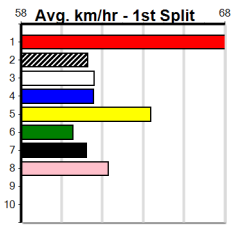

SHIMA SHINE AT STUD

Distance: 460m, Race Type: Tier 3 - Grade 7, Total Prizemoney: $1,530
1st: $1,000, 2nd: $320, 3rd: $160, 4th: $50

9

9:42PM

(VIC time)

ASTON MAPLE (1) has shown enough talent up the Healesville straight track to suggest she can win a race of this nature. SIR COLEMAN (5) has been racing in tougher company and could be some value. FREEDOM GIRL (8) can spear out of the traps.

Watchdog Tips: **1** **5** **8** **7** **Bet:** **Box Trifecta 1,5,7,8 ($10 for 41.67%)**