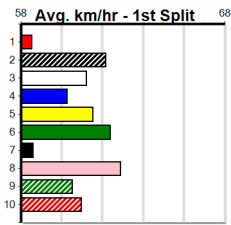

Warragul

PAUA OF BUDDY AT STUD

Distance: 460m, Race Type: Tier 3 - Maiden, Total Prizemoney: $1,530
1st: $1,000, 2nd: $320, 3rd: $160, 4th: $50

3

7:29PM

(VIC time)

AUDACIOUS FANG (8) can be a little wayward in his races but if fully focused tonight he would be winning here. GOOD VIBES ONLY (6) is a big chance to settle top 2 and is a must for SRM top 3. JUDGE JEBRYNAH (5) shows some promise.

Watchdog Tips: **8** **6** **5** **2** **Bet:** **Box Quinella 5,6,8 ($10 for 333.33%)**