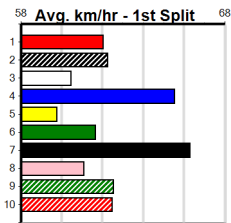

PHOTO MAN AT STUD

Distance: 400m, Race Type: Tier 3 - Maiden, Total Prizemoney: $1,530
1st: $1,000, 2nd: $320, 3rd: $160, 4th: $50

1

6:45PM
(VIC time)

PARUMBA RUMBA (4) can explode out to an early lead and in race that lacks depth looks a big chance to lead throughout. MARS BALE (2) and MY BLAZE (1) should settle in the leading division initially and look solid chances for top 4 for SRM players.

Watchdog Tips:

4 **2** **1** **6**

Bet:

Win 4