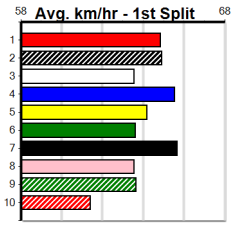

KHANS HOSPITALITY SERVICES

Distance: 400m, Race Type: Grade 5 T3, Total Prizemoney: $1,530
1st: $1,000, 2nd: $320, 3rd: $160, 4th: $50

4

7:49PM

(VIC time)

Plenty of speed in this race which could fall into the hands of the well drawn DAN DAN (8) who can take advantage of some tightening up front. PERSUASION (4) handles this circuit and could set the early tempo.

Watchdog Tips:

8

4

7

6

Bet:

Win 8