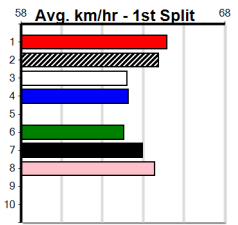

VIATEK

Distance: 460m, Race Type: Grade 5 T3, Total Prizemoney: \$1,530
1st: \$1,000, 2nd: \$320, 3rd: \$160, 4th: \$50

8

9:17PM

(VIC time)

TRIPLE CROSS (1) is proven in this class and around this circuit and from the good draw can lead throughout. TEASERS BEAUTY (8) should keep her line from her favourable draw and is armed with early speed.