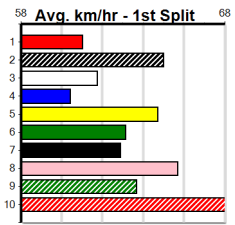

SENNACHIE AT STUD

Distance: 400m, Race Type: Tier 3 - Grade 6, Total Prizemoney: \$1,530
1st: \$1,000, 2nd: \$320, 3rd: \$160, 4th: \$50

11

10:25PM

(VIC time)

INTER ROUGE (8) has the superior speed to cross and lead and prove hard to catch. FERNELIGH (2) produced an above average winning time when successful over 350m at Healesville recently. OUT OF CHARGE (5) best form would see him in the finish.