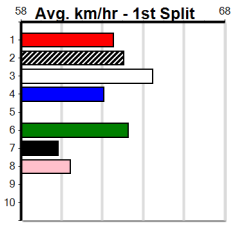

HOOKED ON SCOTCH AT STUD

Distance: 460m, Race Type: Tier 3 - Grade 6, Total Prizemoney: $1,530
1st: $1,000, 2nd: $320, 3rd: $160, 4th: $50

7
8:57PM
(VIC time)

THUNDERBOLT ROSS (6) once fully balanced can work to the lead and looks suited to a race of this nature. BIG STACKS (8) is well drawn and will be strong in the run home. FERNANDEL RAPH (2) can settle on the speed.

Watchdog Tips: **6** **8** **2** **4** **Bet:** **Box Trifecta 2,4,6,8 ($10 for 41.67%)**