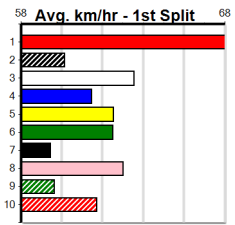

SPORTSBET NOBODY DOES IT EASIER

Distance: 400m, Race Type: Tier 3 - Maiden, Total Prizemoney: \$1,530
1st: \$1,000, 2nd: \$320, 3rd: \$160, 4th: \$50

2

7:05PM

(VIC time)

BENNACHIE LANE (4) is still learning but has shown enough in his two starts to take out a race of this nature. CRYPTO PRINCE (1) is drawn to settle on the speed and a podium finish looks likely. HORATIO BALE (2) can make a mid-race move.