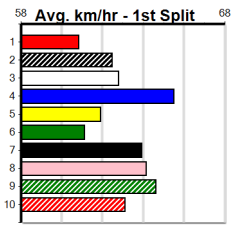

10
10:05PM
(VIC time)

OAKS SUPER BOX FOR HIRE

Distance: 400m, Race Type: Tier 3 - Grade 7, Total Prizemoney: $1,530
1st: $1,000, 2nd: $320, 3rd: $160, 4th: $50

Watchdog Tips:

5

8

4

1

Bet:

Win 5