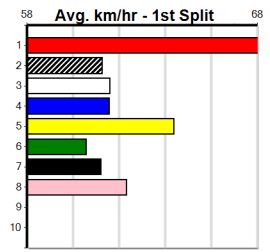

SHIMA SHINE AT STUD

Distance: 460m, Race Type: Tier 3 - Grade 7, Total Prizemoney: $1,530
1st: $1,000, 2nd: $320, 3rd: $160, 4th: $50

ASTON MAPLE (1) has shown enough talent up the Healesville straight track to suggest she can win a race of this nature. SIR COLEMAN (5) has been racing in tougher company and could be some value. FREEDOM GIRL (8) can spear out of the traps.

Watchdog Tips: 1 5 8 7 Bet: Box Trifecta 1,5,7,8 ($10 for 41.67%)

ASTON MAPLE [7] Shows enough talent to win in this company. $2.60
BK Bitch Apr-22 Sire: TOMMY SHELBY Dam: ASTON MEILLEUR
Owner(s): R Borda
Trainer: David Condon (Devon Meadows)
Winning Distances: < 300m (0) 300 - 399m (1) 400 - 499m (0) 500 - 599m (0) 600 - 699m (0) > 700m (0)
Winning Weights: 26.9(1)
Race results table with columns: 2nd, 3rd, 1st, 5th, 6th, 4th, 7th, 8th. Includes prize and start statistics.

BRAEMAR JESSIE [7] Been placed in 8 of her 16 starts, could be value. $10.00
BK Bitch Jun-21 Sire: MY REDEEMER Dam: THURLES PRINCESS
Owner(s): Y Cassidy
Trainer: Yvonne Cassidy (Valencia Creek)
Winning Distances: < 300m (0) 300 - 399m (1) 400 - 499m (0) 500 - 599m (0) 600 - 699m (0) > 700m (0)
Winning Weights: 27.2(1)
Race results table with columns: 2nd, 3rd, 1st, 5th, 6th, 4th, 7th, 8th. Includes prize and start statistics.

GARY ON STILTS [7] Tardy beginner, can race wide, needs some luck. $12.00
BD Dog Oct-21 Sire: HARD STYLE RICO Dam: BROOKE'S WINGS
Owner(s): T Cantwell
Trainer: Jess Grima (Lang Lang)
Winning Distances: < 300m (0) 300 - 399m (0) 400 - 499m (1) 500 - 599m (0) 600 - 699m (0) > 700m (0)
Winning Weights: 35.3(1)
Race results table with columns: 4th, 2nd, 7th, 5th, 4th, 5th, 4th, 6th, 1st, 7th, 8th. Includes prize and start statistics.

IT'S A HOUDINI [7] Been racing in tougher races, look for improvement $4.60
WBK Dog Oct-21 Sire: HOUDINI BOY Dam: IT'S A WINK
Owner(s): M Delaroche
Trainer: John Delaroche (Cranbourne Nort)
Winning Distances: < 300m (0) 300 - 399m (1) 400 - 499m (0) 500 - 599m (0) 600 - 699m (0) > 700m (0)
Winning Weights: 34.0(1)
Race results table with columns: 6th, 1st, 5th, 7th, 6th, 5th, 6th, 6th, 7th, 8th. Includes prize and start statistics.

SIR COLEMAN [7] Injury prone but has the talent, major player. $7.00
BK Dog Oct-21 Sire: HOUDINI BOY Dam: IT'S A WINK
Owner(s): P Delaroche
Trainer: John Delaroche (Cranbourne Nort)
Winning Distances: < 300m (0) 300 - 399m (1) 400 - 499m (0) 500 - 599m (0) 600 - 699m (0) > 700m (0)
Winning Weights: 35.3(1)
Race results table with columns: 3rd, 2nd, 2nd, T, 4th, 8th, 8th, 7th, 1st, 7th, 8th. Includes prize and start statistics.