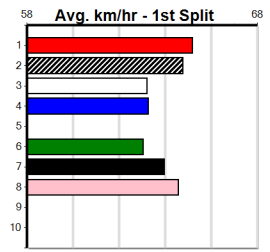

VIATEK

Distance: 460m, Race Type: Grade 5 T3, Total Prizemoney: $1,530
1st: $1,000, 2nd: $320, 3rd: $160, 4th: $50

TRIPLE CROSS (1) is proven in this class and around this circuit and from the good draw can lead throughout. TEASERS BEAUTY (8) should keep her line from her favourable draw and is armed with early speed.

Watchdog Tips: 1 8 3 7 Bet: Win 1

TRIPLE CROSS [5] Class edge, can spear out of the boxes, go close. $4.00
Owner(s): R Ferris
Winning Distances: < 300m (0) 300 - 399m (3) 400 - 499m (7) 500 - 599m (0) 600 - 699m (0) > 700m (0)
Box History table and Prize Best Starts table included.

ASTON ANGELO [5] Drawn closer to the inside today, can improve. $7.00
Owner(s): R Borda
Winning Distances: < 300m (0) 300 - 399m (7) 400 - 499m (0) 500 - 599m (0) 600 - 699m (0) > 700m (0)
Box History table and Prize Best Starts table included.

SKY HIGH DREAMS [5] Has produced some solid wins here, respect. $4.50
Owner(s): A Gringhuis
Winning Distances: < 300m (0) 300 - 399m (0) 400 - 499m (3) 500 - 599m (0) 600 - 699m (0) > 700m (0)
Box History table and Prize Best Starts table included.

LITTLE VENICE [5] Comes out running at times, keep safe. $7.50
Owner(s): J Brown
Winning Distances: < 300m (0) 300 - 399m (0) 400 - 499m (5) 500 - 599m (0) 600 - 699m (0) > 700m (0)
Box History table and Prize Best Starts table included.

*** VACANT BOX ***
Owner(s):
Winning Distances: < 300m (0) 300 - 399m (0) 400 - 499m (0) 500 - 599m (0) 600 - 699m (0) > 700m (0)
Trainer:
Box History

1

2

3

4

5