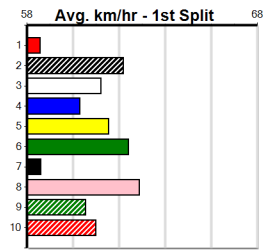

PAUA OF BUDDY AT STUD

Distance: 460m, Race Type: Tier 3 - Maiden, Total Prizemoney: $1,530
1st: $1,000, 2nd: $320, 3rd: $160, 4th: $50

AUDACIOUS FANG (8) can be a little wayward in his races but if fully focused tonight he would be winning here. GOOD VIBES ONLY (6) is a big chance to settle top 2 and is a must for SRM top 3. JUDGE JEBRYNAH (5) shows some promise.

Watchdog Tips: 8 6 5 2 Bet: Box Quinella 5,6,8 ($10 for 333.33%)

Race 1: SAME NIGHTMARE [M] Soundly beaten in all three runs, prefer others. $16.00. Includes owner, sire, dam, winning distances, and a detailed box history table.

Race 2: SCOTTY'S STACY [M] Shows some talent, can sneak into the placings $10.00. Includes owner, sire, dam, winning distances, and a detailed box history table.

Race 3: WRONG MISSY [M] Handy effort here on debut, keep safe. $7.50. Includes owner, sire, dam, winning distances, and a detailed box history table.

Race 4: CONDOR AVENUE [M] Slow beginner, tough draw, needs some luck. $26.00. Includes owner, sire, dam, winning distances, and a detailed box history table.

Race 5: JUDGE JEBRYNAH (NSW)[M] Eye-catching run here on Thursday, threat. $6.00. Includes owner, sire, dam, winning distances, and a detailed box history table.