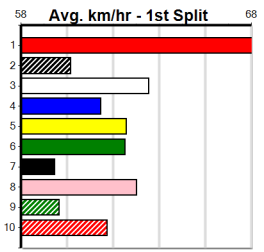

SPORTSBET NOBODY DOES IT EASIER

Distance: 400m, Race Type: Tier 3 - Maiden, Total Prizemoney: $1,530
1st: $1,000, 2nd: $320, 3rd: $160, 4th: $50

BENNACHIE LANE (4) is still learning but has shown enough in his two starts to take out a race of this nature. CRYPTO PRINCE (1) is drawn to settle on the speed and a podium finish looks likely. HORATIO BALE (2) can make a mid-race move.

Watchdog Tips: 4 1 2 8 Bet: Box Trifecta 1,2,4,8 ($10 for 41.67%)

Main race card table with columns: Form Box, Wgt, Dist, Track, Date, Time, BON, Margin, 1st/2nd (Time), PIR, Checked, Comment, W/R, Split 1, S/P, Grade. Includes race details for CRYPTO PRINCE, HORATIO BALE, NOTORIOUS BLAZE, BENNACHIE LANE, and HIT A NERVE.