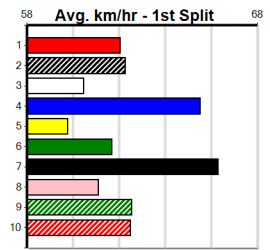

PHOTO MAN AT STUD

Distance: 400m, Race Type: Tier 3 - Maiden, Total Prizemoney: $1,530
1st: $1,000, 2nd: $320, 3rd: $160, 4th: $50

PARUMBA RUMBA (4) can explode out to an early lead and in race that lacks depth looks a big chance to lead throughout. MARS BALE (2) and MY BLAZE (1) should settle in the leading division initially and look solid chances for top 4 for SRM players.

Watchdog Tips: 4 2 1 6 Bet: Win 4

MY BLAZE [M] Drawn to settle on the speed, major player. $4.80
BK Bitch Nov-20 Sire: MY REDEEMER Dam: SHIMA BLAZE
Trainer: Ebony Cortese (Devon Meadows)
Winning Distances: < 300m (0) 300 - 399m (0) 400 - 499m (0) 500 - 599m (0) 600 - 699m (0) > 700m (0)
Winning Weights: 3rd (1) 28.1 400 WGL R1 11-Apr-24 23.18 22.60 2.00L SIN CITY MARV (23.05) Q/23 8.59 $3.00 T3-M

MARS BALE (NSW)[M] Settles in the leading division, can threaten. $5.50
FBD Dog Mar-22 Sire: FERNANDO BALE Dam: HOUSTON BALE
Trainer: Luke Harris (Somerville)
Winning Distances: < 300m (0) 300 - 399m (0) 400 - 499m (0) 500 - 599m (0) 600 - 699m (0) > 700m (0)
Winning Weights: 6th (6) 32.8 460 GEL R3 02-Apr-24 27.14 26.22 10.00 CIRCLE THE GLOBE (26.45) Q/566 6.92 $24.00 M

RICO'S MOUSE [M] Long time maiden, speed either side is a worry. $31.00
BD Bitch Oct-21 Sire: HARD STYLE RICO Dam: BROOKE'S WINGS
Trainer: Kerry Houlahan (Lang Lang)
Winning Distances: < 300m (0) 300 - 399m (0) 400 - 499m (0) 500 - 599m (0) 600 - 699m (0) > 700m (0)
Winning Weights: 6th (5) 26.6 400 WGL R1 28-Mar-24 23.59 22.84 4.75L GOT VIBES (23.27) M/87 8.85 $63.90 T3-M

PARUMBA RUMBA [M] Can pounce on the arm here, very hard to beat. $2.50
BK Dog Sep-22 Sire: ASTON RUPEE Dam: DANCING CASSIE
Trainer: Eddie Lieshout (Drouin West)
Winning Distances: < 300m (0) 300 - 399m (0) 400 - 499m (0) 500 - 599m (0) 600 - 699m (0) > 700m (0)
Winning Weights: 3rd (7) 30.6 400 WGL R2 21-May-24 23.39 22.56 0.75L FRANTIC (23.35) M/21 8.54 $16.90 M

BLUE NITROGEN [M] Could get a nice trail into the race, respect. $7.50
BE Dog Jun-22 Sire: FERNANDO BALE Dam: PALACE LADY
Trainer: David Kerr (Caldermeade)
Winning Distances: < 300m (0) 300 - 399m (0) 400 - 499m (0) 500 - 599m (0) 600 - 699m (0) > 700m (0)
Winning Weights: 4th (1) 28.8 400 WGL R2 14-May-24 23.77 22.61 7.00L PEN TO PAPER (23.28) M/64 8.97 $3.90 M

1

2

3

4

5