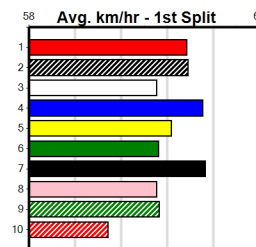

KHANS HOSPITALITY SERVICES

Distance: 400m, Race Type: Grade 5 T3, Total Prizemoney: $1,530
1st: $1,000, 2nd: $320, 3rd: $160, 4th: $50

Plenty of speed in this race which could fall into the hands of the well drawn DAN DAN (8) who can take advantage of some tightening up front. PERSUASION (4) handles this circuit and could set the early tempo.

Watchdog Tips: 8 4 7 6 Bet: Win 8

Form Box Wgt Dist Track Date Time BON Margin 1st/2nd (Time) PIR Checked Comment W/R Split 1 S/P Grade

REDGUM FLYER [5] Usually has to lead to win, keep safe. $6.00
Owner(s): C Mcmillan
Sire: ASTON KIMETTO Dam: JULY ALLEN
Trainer: Constance Mcmillan (Drouin)
Winning Distances: < 300m (0) 300 - 399m (7) 400 - 499m (5) 500 - 599m (0) 600 - 699m (0) > 700m (0)
Box History table and Prize Best Starts table.

ZIPPING PATTY (NSW)[5] May get burnt off early here, place looks best $7.50
Owner(s): SAUNDERS CLAN (SYN), D Saunders, B Saunders, W Saunders, G Saunders
Sire: ZIPPING GARTH Dam: ZIPPING LENA
Trainer: Darrell Saunders (Somerville)
Winning Distances: < 300m (0) 300 - 399m (2) 400 - 499m (2) 500 - 599m (0) 600 - 699m (0) > 700m (0)
Box History table and Prize Best Starts table.

ON THE MINT [5] Front runner, mixes his form, place hope. $9.00
Owner(s): B Stephens
Sire: FERNANDO BALE Dam: MISS VANE
Trainer: Susan Richards (Devon Meadows)
Winning Distances: < 300m (0) 300 - 399m (7) 400 - 499m (1) 500 - 599m (0) 600 - 699m (0) > 700m (0)
Box History table and Prize Best Starts table.

PERSUASION [5] Likes it here, can burn to the lead, key player. $4.40
Owner(s): TWENTY YEARS (SYN), G Howell, M Carlstrom, G Beattie, B Melbourne
Sire: HOOKED ON SCOTCH Dam: SPARKY GIRL
Trainer: Geoffrey Howell (Pearcedale)
Winning Distances: < 300m (0) 300 - 399m (3) 400 - 499m (3) 500 - 599m (0) 600 - 699m (0) > 700m (0)
Box History table and Prize Best Starts table.

LYLA BEAR [5] Knows this circuit well, early speed, respect. $7.00
Owner(s): HUNTER RACING (SYN), A Hunter, B Hunter, C Hunter
Sire: FERNANDO BALE Dam: NAUGHTY CAZZA
Trainer: Graeme Campbell (Drouin South)
Winning Distances: < 300m (0) 300 - 399m (1) 400 - 499m (3) 500 - 599m (0) 600 - 699m (0) > 700m (0)
Box History table and Prize Best Starts table.