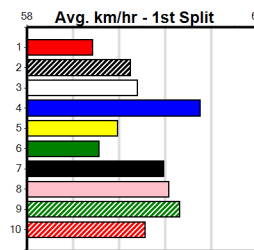

Warragul
10
10:05PM
(VIC time)

OAKS SUPER BOX FOR HIRE

Distance: 400m, Race Type: Tier 3 - Grade 7, Total Prizemoney: $1,530
1st: $1,000, 2nd: $320, 3rd: $160, 4th: $50

BANG ON BLUE (5) finished runner up behind a fast speedster here three runs back and with an ounce of luck early will be hard to beat. HAVANA MAGIC (8) is a much improved type who is well up to a race of this nature.

Watchdog Tips: **5** **8** **4** **1** **Bet:** **Win 5**

1

GASKIN BALE (NSW)[7] **Drawn to run a bold race at handy odds. $10.00**

F Dog Dec-20 **Sire: ORSON ALLEN Dam: ALERA BALE** **Trainer: Luke Harris (Somerville)**

Owner(s): L Harris
Winning Distances: < 300m (0) 300 - 399m (0) 400 - 499m (1) 500 - 599m (0) 600 - 699m (0) > 700m (0)
Winning Weights: 34.4(1)

Run	Pos	Wgt	Dist	Track	Date	Time	BOB	Margin	1st/2nd (Time)	PIR	Checked	Comment	WR	Split 1	S/P	Grade
3rd (2)	33.8	450	TRA	R5	22-Dec-23	25.27	24.76	3.75L	MARCO ROSE (25.01)	M/444	.	.	.	6.84	$19.90	X67
8th (2)	33.9	435	SLE	R3	17-Jan-24	25.53	24.25	8.50L	STELLAR CAREER (24.94)	M/887	.	.	.	5.51	$5.40	X67
8th (4)	34.2	435	SLE	R3	28-Jan-24	25.91	24.22	16.00	DR. ZEPHER (24.80)	M/888	.	VO	.	5.50	$32.70	7
6th (3)	33.9	400	WGL	R3	10-Feb-24	23.98	22.63	15.00	FIRING CHIEF (22.95)	M/66	.	.	.	8.95	$8.10	X67
6th (2)	32.9	350	TRA	R3	29-Apr-24	20.48	19.92	4.25L	TAKE THE EDGE (20.18)	M/55	.	.	.	6.92	$15.60	T3-7
2nd (1)	33.0	395	TRA	R9	06-May-24	22.50	22.33	2.50L	MALLY BOY (22.33)	M/222	.	.	.	3.87	$10.90	T3-7
6th (4)	33.1	400	WGL	R4	14-May-24	23.26	22.61	8.50L	RAPID HEART (22.67)	M/66	.	.	.	8.70	$55.30	7
6th (3)	33.1	395	TRA	R7	17-May-24	22.84	21.87	6.50L	ROBBIE LEE ROSE (22.41)	M/355	.	.	.	3.85	$44.30	X67

Last 3 wins NOT included above

Run	Pos	Wgt	Dist	Track	Date	Time	BOB	Margin	1st/2nd (Time)	PIR	Checked	Comment	WR	Split 1	S/P	Grade
1st (1)	34.4	425	BEN	R2	13-Dec-23	24.06	23.93	8.00L	PERFECT ACE (24.60)	M/211	.	SW	.	6.67	$1.60	T3-M

Prize Best Starts Trk/Dts APM: $2900.00 NBT 21-1-2-3 2-0-0-0 1073

2

AVERAGE JOE [7] **Only race win was here in steady time, tested. $14.00**

BK Dog Mar-22 **Sire: WALK HARD Dam: MRS. SHARP** **Trainer: Jason Sharp (Lara)**

Owner(s): J Sharp
Winning Distances: < 300m (0) 300 - 399m (0) 400 - 499m (1) 500 - 599m (0) 600 - 699m (0) > 700m (0)
Winning Weights: 31.2(1)

Run	Pos	Wgt	Dist	Track	Date	Time	BOB	Margin	1st/2nd (Time)	PIR	Checked	Comment	WR	Split 1	S/P	Grade
4th (3)	31.2	390	WBL	R9	26-Mar-24	22.77	22.28	5.50L	PLUTOCRACY (22.42)	M/44	.	.	.	9.08	$9.30	7
2nd (1)	31.4	400	WGL	R10	04-Apr-24	23.01	22.65	5.50L	BLUE OPAL ROCKS (22.65)	M/53	.	.	.	8.58	$18.40	T3-7
4th (1)	31.0	390	WBL	R3	11-Apr-24	22.70	22.09	6.00L	LEON'S ENTITY (22.31)	M/44	.	.	.	9.12	$12.40	7
2nd (3)	31.2	390	BAL	R10	22-Apr-24	22.49	22.24	3.75L	JECHARIS BALE (22.24)	M/32	.	.	.	8.71	$8.20	T3-7
5th (1)	31.1	400	GEL	R10	30-Apr-24	23.48	22.73	11.00	TIME TO PROPHET (22.73)	S/75	.	.	.	8.89	$10.10	X67
7th (1)	31.2	450	BAL	R10	06-May-24	26.53	25.55	11.00	FRANKLY FEVER (25.82)	S/887	.	.	.	7.30	$4.80	T3-RW
4th (4)	31.4	400	GEL	R4	14-May-24	23.20	22.84	2.50L	GLORIA'S ENTITY (23.04)	S/34	.	.	.	8.70	$16.30	7
8th (8)	31.1	425	BEN	R4	29-May-24	25.19	24.04	14.00	KAYE NIGHT (24.26)	S/688	.	.	.	6.77	$8.60	T3-7

Last 3 wins NOT included above

Run	Pos	Wgt	Dist	Track	Date	Time	BOB	Margin	1st/2nd (Time)	PIR	Checked	Comment	WR	Split 1	S/P	Grade
1st (5)	31.2	400	WGL	R3	22-Feb-24	23.27	22.69	0.25L	MARSHMALLOW (23.28)	M/22	.	.	.	8.53	$3.50	M

Prize Best Starts Trk/Dts APM: $1865.00 NBT 23.27(5)-22/2/24 14-1-2-0 3-1-1-0 1282