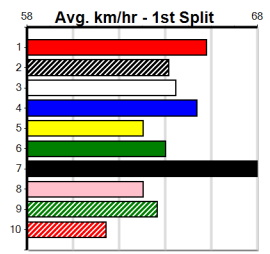

HARD STYLE RICO AT STUD

Distance: 400m, Race Type: Grade 5 T3, Total Prizemoney: $1,530
1st: $1,000, 2nd: $320, 3rd: $160, 4th: $50

HAMILLSON (7) holds a class edge and once fully balanced he can go into overdrive and prove too speedy. PERCUSSION (1) generally shows early burn and is drawn to be prominent from the outset. IRELYN BALE (5) can make a mid-race move.

Watchdog Tips: 7 1 5 8 Bet: Win 7

PERCUSSION [5] Generally shows good early speed, danger. $7.00
Owner(s): TWENTY YEARS (SYN), G Howell, M Carlstrom, G Beattie, B Melbourne
Trainer: Geoffrey Howell (Pearcedale)

SPECIAL SIAN [5] Far from disgraced last start, must respect. $6.00
Owner(s): S Flynn
Trainer: David Kerr (Caldermeade)

PACIFIC ROCK [5] Front runner, does get tired, place preferred. $8.00
Owner(s): U Bickerton
Trainer: Uta Bickerton (Pearcedale)

WINGMAN [5] Better suited up the Healesville straight. $18.00
Owner(s): G Ithier
Trainer: Gavin Ithier (Devon Meadows)

IRELYN BALE (NSW)[5] Can make a mid race move, chance with even luck. $7.00
Owner(s): J Willoughby
Trainer: Jai Willoughby (Lara)

1

2

3

4

5