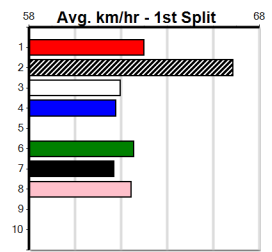

Watchdog Tips: 4 8 2 3 Bet: Win 4

Table with columns: Form Box, Wgt, Dist, Track, Date, Time, BON, Margin, 1st/2nd (Time), PIR, Checked, Comment, W/R, Split 1, S/P, Grade

BRAEMAR SHEENA [5] Drawn to settle on the speed, keep safe. \$6.50
Owner(s): Y Cassidy
Sire: MY REDEEMER Dam: THURLES PRINCESS
Trainer: Yvonne Cassidy (Valencia Creek)
Includes Box History table and Prize Best Starts Trk/Dts APM.