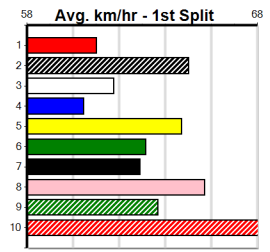

SENNACHIE AT STUD

Distance: 400m, Race Type: Tier 3 - Grade 6, Total Prizemoney: $1,530
1st: $1,000, 2nd: $320, 3rd: $160, 4th: $50

INTER ROGUE (8) has the superior speed to cross and lead and prove hard to catch. FERNELIGH (2) produced an above average winning time when successful over 350m at Healesville recently. OUT OF CHARGE (5) best form would see him in the finish.

Watchdog Tips: **8** **2** **5** **4** **Bet:** **Box Trifecta 2,4,5,8 ($10 for 41.67%)**

1

RARE TARRA [6] **Struggled for a while now, needs some luck.** **$26.00**

BK Bitch May-21 Sire: HARD STYLE RICO Dam: GRACE INTENTION Trainer: Luke Smith (Drouin)

Owner(s): L Smith

Winning Distances: < 300m (0) 300 - 399m (1) 400 - 499m (1) 500 - 599m (0) 600 - 699m (0) > 700m (0)

Winning Weights: 30.2(1) 31.9(1)

Run	Pos	Wt	Dist	Track	Race	Date	Time	BON	Margin	1st/2nd (Time)	PIR	Checked	Comment	WR	Split 1	S/P	Grade
7th	(6)	31.6	450	TRA	R7	21-Feb-24	25.86	24.88	10.00	MAIA (25.18)	M/777	.	.	.	7.13	$67.70	X67
4th	(1)	31.4	395	TRA	R7	26-Feb-24	22.85	22.29	8.50	BIG TRUCKER (22.29)	M/654	.	.	.	3.93	$9.80	6G
6th	(5)	30.9	460	WGL	R7	21-Mar-24	26.62	25.93	6.50	SAM'S MULLET (26.18)	M/687	.	V7	.	6.92	$33.80	6G
5th	(3)	31.1	460	WGL	R7	28-Mar-24	26.48	25.74	11.00	ASTON GOZO (25.74)	M/676	.	.	.	6.75	$34.50	T3-6
5th	(1)	30.8	500	TRA	R7	01-Apr-24	28.85	28.27	8.50	HARRY THE HOOD (28.27)	M/666	.	.	.	9.75	$23.80	T3-RW
4th	(3)	31.3	595	SAP	R3	21-Apr-24	35.36	34.02	5.50	NO WAY PUNK (34.99)	Q/1123	.	.	.	9.41	$12.20	RW
6th	(6)	31.0	450	TRA	R7	06-May-24	25.78	24.96	6.50	CATCH THE OUTLAW (25.35)	M/466	.	.	.	6.90	$62.50	T3-RW
6th	(1)	31.2	400	WGL	R4	16-May-24	23.31	22.71	9.00	GOT VIBES (22.71)	M/66	.	.	.	8.73	$19.00	T3-6

Last 3 wins NOT included above

Run	Pos	Wt	Dist	Track	Race	Date	Time	BON	Margin	1st/2nd (Time)	PIR	Checked	Comment	WR	Split 1	S/P	Grade
1st	(1)	30.2	460	WGL	R3	18-Jun-23	26.67	25.90	1.00	L MINTER WIN (26.73)	Q/543	.	.	.	6.68	$13.30	M
1st	(7)	31.9	395	TRA	R3	12-Feb-24	23.10	22.15	1.75	L BOMBER'S DEMON (23.22)	M/333	.	.	.	3.95	$3.10	T3-7

Box History

Box	1st	2nd	3rd	4th	5th	6th	7th	8th
1	1				1	1	1	1
2				1	3	2		
3			1		2			
4			1	3			1	
5						1		
6			1		1	1	1	
7	1		1		2	2	2	1
8			1	2	2			

Prize Best Starts Trk/Dts APM: $4220.00 NBT 37-2-0-5 4-0-0-2 1342