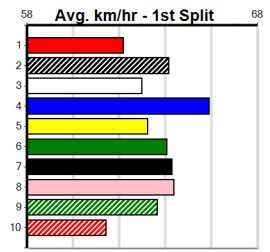

SPORTSBET GO THE BLUE DOG

Distance: 400m, Race Type: Grade 5 T3, Total Prizemoney: $1,530
1st: $1,000, 2nd: $320, 3rd: $160, 4th: $50

BUDDY BLUE (4) can pounce on the arm here and could turn with a big enough lead. PACIFIC PEARL (7) will be better for her first run back from a spell. QUENN KATHLEEN (3) can make a mid-race move.

Watchdog Tips: 4 7 3 5 **Bet:** Win 4

1

HURRICANE MIAMI [5] **$34.00**

Old greybeard, likely to struggle to keep up.

BK Bitch Mar-18 Sire: SHOULDERS Dam: LOYAL MISS Trainer: Victoria Sultana (Trafalgar East)

Owner(s): V Sultana
Winning Distances: < 300m (0) 300 - 399m (4) 400 - 499m (4) 500 - 599m (0) 600 - 699m (0) > 700m (0)

Winning Weights: 25.1(1) 26.2(2) 26.5(1) 26.8(1) 26.9(2) 27.1(1)

Pos	Time	Wgt	Dist	Track	Date	Time	BOB	Margin	1st/2nd (Time)	PIR	Checked	Comment	WR	Split 1	S/P	Grade
5th (7)	27.7	400	WGL	R12	28-Mar-24	23.56	22.84	7.50L	QUENN KATHLEEN (23.07)	M/33	.	.	.	8.67	$63.00	T3-5
5th (8)	27.5	400	WGL	R4	25-Apr-24	23.65	22.52	5.50L	COSMIC HOLIDAY (23.28)	M/11	.	SW	.	8.61	$31.70	5
8th (5)	27.3	395	TRA	R7	29-Apr-24	23.38	22.39	11.00	GEOFF'S BOMBER (22.64)	M/887	.	.	.	4.04	$51.40	T3-5
7th (1)	27.4	400	WGL	R12	02-May-24	23.68	22.84	9.00L	BRENDEEN (23.06)	M/44	.	.	.	8.80	$54.20	T3-5
5th (7)	27.1	350	TRA	R3	06-May-24	20.50	19.51	7.50L	REDGUM FLYER (20.01)	M/75	.	.	.	7.01	$28.50	T3-5
7th (3)	27.1	395	TRA	R5	13-May-24	23.60	22.53	14.00	GEOFF'S BOMBER (22.62)	M/777	.	.	.	4.00	$66.40	5
7th (8)	27.5	400	WGL	R12	16-May-24	23.91	22.71	11.00	REDGUM FLYER (23.18)	M/67	.	.	.	8.82	$104.60	T3-5
8th (6)	27.4	435	SLE	R12	27-May-24	26.02	24.27	13.00	BOMBER'S REWARD (25.14)	S/888	.	.	.	5.52	$62.70	5

Last 3 wins NOT included above

1st (6)	25.1	400	WGL	R12	08-Sep-22	23.39	22.85	0.25L	BAGGY'S GOLD (23.40)	M/65	.	SW	.	8.66	$21.30	T3-5
1st (5)	26.2	395	TRA	R5	05-Dec-22	23.02	22.74	1.25L	HURRICANE MAX (23.10)	M/542	.	SW	.	3.89	$42.10	T3-5
1st (3)	26.2	350	TRA	R7	20-Mar-23	19.97	19.70	2.00L	BALMORAL (20.10)	Q/11	.	.	.	6.65	$6.70	T3-5

Box History

Bx	1st	2nd	3rd	4th	5th	6th	7th	8th
1	2	7	4	2	1	2	2	
2	1		6	4	4	1	4	3
3	1	2	3	4	3	9	4	2
4	2	1	4	5	4	5	4	3
5	1	1		2	2	3	3	5
6	1	2	2	5	3	1	2	1
7	2		4	9	4	4		
8	2	4	4	3	6	3	2	1

Prize Best Starts Trk/Dts APM

$17920.00
23.20(2)-14/1/21
184-8-14-26
101-4-7-17
554