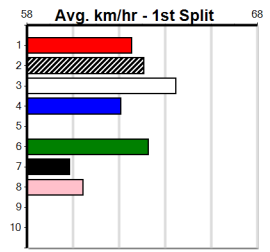

HOOKED ON SCOTCH AT STUD

Distance: 460m, Race Type: Tier 3 - Grade 6, Total Prizemoney: $1,530
1st: $1,000, 2nd: $320, 3rd: $160, 4th: $50

THUNDERBOLT ROSS (6) once fully balanced can work to the lead and looks suited to a race of this nature. BIG STACKS (8) is well drawn and will be strong in the run home. FERNANDEL RAPH (2) can settle on the speed.

Watchdog Tips: 6 8 2 4 Bet: Box Trifecta 2,4,6,8 ($10 for 41.67%)

BOBBY BACCALA [6] Found to be injured last start, prefer to watch. $7.00
BK Dog May-22 Sire: SHIMA SHINE Dam: SUPER TORA
Trainer: Luke Smith (Drouin)
Winning Distances: < 300m (0) 300 - 399m (0) 400 - 499m (2) 500 - 599m (0) 600 - 699m (0) > 700m (0)
Winning Weights: 39.4(1) 39.8(1)
1st (4) 39.8 460 WGL R4 11-Jan-24 26.29 26.27 1.5L CONDOR AVENUE (26.39) M/111 . . . . 6.71 $4.80 M
3rd (3) 39.5 460 WGL R9 23-Jan-24 26.54 25.61 8.50L UPTIGHT (25.95) M/443 . . . . 6.82 $33.10 X67
2nd (7) 39.2 450 TRA R7 29-Jan-24 25.40 25.32 1.25L WHERE'S FIFTY (25.32) M/222 . . . . 6.83 $9.10 T3-RW
1st (6) 39.4 460 WGL R7 01-Feb-24 26.27 26.02 1.5L BIG LEX (26.37) M/321 . . . . 6.70 $5.30 T3-RW
5th (3) 39.3 450 TRA R5 09-Feb-24 25.92 24.94 14.00 DR. ZEPHER (25.00) M/655 . . . . 6.93 $24.60 X67H
6th (8) 39.1 460 WGL R7 15-Feb-24 26.47 26.03 1.75L CATCH A RAINBOW (26.36) M/666 . . . . 6.91 $3.40 T3-RW
4th (2) 39.1 515 SAN R1 29-Feb-24 30.17 29.23 6.50L I'M A MUSTANG (29.73) M/3444 . . . . 5.22 $42.50 X67
T (4) 38.8 515 SAN R3 07-Mar-24 0.00 29.23 . I'M A MUSTANG (29.68) M/4888 . . . V14 . 5.27 $35.80 6G
Last 3 wins NOT included above
Prize Best $2850.00
Starts 26.27(6)-1/2/24
Trk/Dts 11-2-1-1
APM 4-2-0-1 1370

FERNANDEL RAPH [6] Can settle on the speed here, each way claims. $4.00
BD Dog Jun-21 Sire: FERNANDO BALE Dam: EAU DE VIE
Trainer: Frank Italia (Pearcedale)
Winning Distances: < 300m (0) 300 - 399m (0) 400 - 499m (2) 500 - 599m (0) 600 - 699m (0) > 700m (0)
Winning Weights: 31.3(1) 31.9(1)
7th (1) 31.9 395 TRA R9 06-Nov-23 22.78 21.88 13.00 FREE FALLING (21.90) S/887 . . . . 0.00 $5.80 X67
7th (6) 32.1 460 WGL R7 30-Nov-23 26.94 25.94 15.00 ZIPPING HOPKINS (25.94) M/467 . . . . 6.77 $20.90 RW
4th (4) 31.7 515 SAP R3 17-Dec-23 30.43 29.58 12.00 FERNANDO DUKE (29.64) S/6444 . . . . 5.21 $53.30 X67
4th (4) 32.2 515 SAP R9 24-Dec-23 30.52 29.39 11.00 STACY'S MUM (29.80) M/4664 . . . . 5.28 $10.40 7
F (7) 32.2 515 SAP R9 31-Dec-23 0.00 29.54 . PREMIUM EQUITY (29.59) S/666 . . . V3 . 5.34 $39.70 X67
1st (4) 31.9 460 WGL R5 11-Jan-24 26.46 26.27 1.25L SNOWY LILY (26.54) M/422 . . . . 6.82 $4.00 X67
6th (8) 32.2 460 WGL R7 18-Jan-24 26.57 25.93 9.50L BUSTER'S DREAM (25.93) M/446 . . . . 6.70 $3.50 T3-RW
6th (3) 32.8 400 WGL R10 23-May-24 23.35 22.75 5.50L PATH OF GLORY (23.00) M/87 . . . . 8.86 $7.00 6G
Last 3 wins NOT included above
1st (6) 31.3 400 WGL R2 25-Jun-23 23.03 22.58 2.25L DR. LUKIE (23.17) M/11 . . . SW . 8.47 $3.30 M
Prize Best $6050.00
Starts 26.46(4)-11/1/24
Trk/Dts 27-2-2-5
APM 4-1-0-0 1269