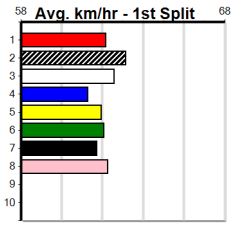

Sale

11
6:13PM
(VIC time)

TOONGABBIE LODGE (275+RANK)

Distance: 435m, Race Type: Grade 5, Total Prizemoney: $1,530
1st: $1,000, 2nd: $320, 3rd: $160, 4th: $50

Watchdog Tips: **5** **1** **7** **2** Bet: **Win 5**

1 GEOFF'S BOMBER [5] *Can race on the speed from this draw, major player*

BK	D	Jun-21	ASTON DUKE	ROZEHILL BETH	$4.20	Winnings Boxes	
1st	(8)	32.4	395 TRA R7 29-Apr-24	22.64 22.39	4.00LHURRICANE MAX (22.91) Q/111	. . . . .	3.80 $5.50 T3-5
7th	(7)	33.1	395 TRA R5 10-May-24	22.57 21.62	14.00LRUAPUKE ROCKS (21.62) M/677	. . . . .	3.89 $45.10 5
1st	(2)	32.8	395 TRA R5 13-May-24	22.62 22.53	3.00LBE A CHARACTER (22.82) M/111	. . . . .	3.79 $2.80 5
3rd	(6)	32.4	395 TRA R7 20-May-24	22.86 22.21	4.00LINVICTUS GEORGE (22.59) M/543	. . . . .	3.87 $4.10 T3-5
Owner(s): G Green						<table border="1"> <tr><td>1</td><td>2</td><td>3</td><td>4</td><td>5</td><td>6</td><td>7</td><td>8</td></tr> <tr><td>1</td><td>2</td><td></td><td>1</td><td></td><td>2</td><td></td><td>1</td></tr> <tr><td>Prize</td><td colspan="7">$10,420.00</td><td></td></tr> <tr><td>Best</td><td colspan="7">25.13</td><td></td></tr> <tr><td>Starts</td><td colspan="7">58-7-5-6</td><td></td></tr> <tr><td>Trk/Dst</td><td colspan="7">4-1-0-1</td><td></td></tr> <tr><td>APM</td><td colspan="7">$4040</td><td></td></tr> </table>	

2 GREEN CAN LAD [5] *Better than form may appear, can threaten here.*

BK	D	Jun-20	AUSSIE INFRARED	PAT'S LASS	$8.50	Winnings Boxes	
4th	(6)	30.1	395 TRA R6 15-Apr-24	22.76 22.38	5.50LSPEED MERCHANT (22.38) M/434	. . . . .	3.91 $3.30 5
7th	(5)	29.4	435 SLE R7 24-Apr-24	25.98 24.60	13.00FULL GLAMOUR (25.07) M/665	. . . . .	5.46 $7.00 5
5th	(7)	28.8	350 TRA R12 13-May-24	20.44 19.97	4.50LPLATINUM BOW (20.14) S/65	. . . . .	6.85 $22.90 5
3rd	(1)	28.9	350 TRA R5 20-May-24	20.33 19.98	2.00LBOMBER'S REWARD (20.20) M/44	. . . . .	6.77 $1.90 T3-5
Owner(s): R Winter						<table border="1"> <tr><td>1</td><td>2</td><td>3</td><td>4</td><td>5</td><td>6</td><td>7</td><td>8</td></tr> <tr><td>2</td><td></td><td>2</td><td>3</td><td>2</td><td></td><td>4</td><td>2</td></tr> <tr><td>Prize</td><td colspan="7">$40,878.33</td><td></td></tr> <tr><td>Best</td><td colspan="7">25.06</td><td></td></tr> <tr><td>Starts</td><td colspan="7">103-15-11-13</td><td></td></tr> <tr><td>Trk/Dst</td><td colspan="7">9-2-0-2</td><td></td></tr> <tr><td>APM</td><td colspan="7">$3553</td><td></td></tr> </table>	

3 RHONDA GEM [5] *Can show early speed but place looks best.*

BK	B	Jun-21	ASTON DEE BEE	MADALIA MAGGIE	$6.00	Winnings Boxes	
2nd	(6)	27.3	510 SLE R8 24-Apr-24	29.41 29.28	2.00LDR. ZEPPELIN (29.28) M/332	. . . . .	9.45 $10.10 5
F	(4)	27.7	400 WGL R11 02-May-24	0.00 22.84	.LYLA BEAR (23.08)	V10	. $5.50 T3-5
7th	(8)	27.5	395 TRA R4 15-May-24	22.95 22.19	9.00LQUEEN MAGGIE (22.34) M/357	. . . . .	3.80 $3.40 5
7th	(8)	27.5	510 SLE R8 22-May-24	29.58 29.10	4.50LDR. BROOKLYNN (29.27) M/557	. . . . .	9.38 $6.70 5
Owner(s): L Russell						<table border="1"> <tr><td>1</td><td>2</td><td>3</td><td>4</td><td>5</td><td>6</td><td>7</td><td>8</td></tr> <tr><td>1</td><td>2</td><td>1</td><td></td><td>1</td><td></td><td></td><td>1</td></tr> <tr><td>Prize</td><td colspan="7">$11,850.00</td><td></td></tr> <tr><td>Best</td><td colspan="7">NBT</td><td></td></tr> <tr><td>Starts</td><td colspan="7">54-6-5-11</td><td></td></tr> <tr><td>Trk/Dst</td><td colspan="7">3-0-1-0</td><td></td></tr> <tr><td>APM</td><td colspan="7">$3504</td><td></td></tr> </table>	

4 ROWCLIFFE RUSLIE [5] *Draw is a worry in this, will need to step cleanly*

BK	B	Apr-21	MY REDEEMER	TARREE'S RUSLIE	$10.00	Winnings Boxes	
6th	(6)	24.0	390 BAL R11 04-May-24	23.21 22.27	11.00LBIG CONE TONE (22.48) S/87	. . . . .	8.85 $72.00 X45
F	(8)	24.1	390 SHP R4 09-May-24	0.00 22.22	.LEKTRA APRIL (22.64)	V5	. $53.60 5
5th	(3)	23.9	425 BEN R12 15-May-24	24.88 24.04	8.50LZIPPING SWAZI (24.31) M/365	. . . . .	6.74 $25.80 T3-5
2nd	(2)	23.9	435 SLE R12 22-May-24	25.14 24.63	2.75LLAMONT BALE (24.95) M/333	. . . . .	5.38 $9.20 5
Owner(s): R Edwards						<table border="1"> <tr><td>1</td><td>2</td><td>3</td><td>4</td><td>5</td><td>6</td><td>7</td><td>8</td></tr> <tr><td></td><td>2</td><td></td><td></td><td></td><td>1</td><td></td><td></td></tr> <tr><td>Prize</td><td colspan="7">$5,578.57</td><td></td></tr> <tr><td>Best</td><td colspan="7">NBT</td><td></td></tr> <tr><td>Starts</td><td colspan="7">38-3-3-3</td><td></td></tr> <tr><td>Trk/Dst</td><td colspan="7">3-0-1-0</td><td></td></tr> <tr><td>APM</td><td colspan="7">$1463</td><td></td></tr> </table>	

5 WHISKEY TALKIN' [5] *Showed speed in smart last start win, go close.*