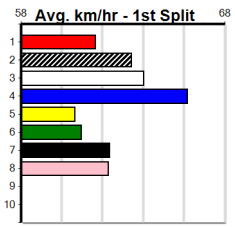

Sale

TRFM (275+RANK)

Distance: 435m, Race Type: Grade 7, Total Prizemoney: $1,530
1st: $1,000, 2nd: $320, 3rd: $160, 4th: $50

4

3:59PM

(VIC time)

FERNLEIGH (4) was an explosive straight winner last time and she may only need an ounce of luck from her awkward draw to salute again in this. SMOKIN' GRACIE (3) has shown talent in her 3 starts including a smart last start win and she can challenge.

Watchdog Tips:

4 **3** **8** **6**

Bet:

Win 4