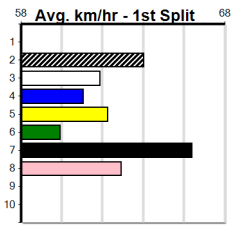

Sale

FLYING COLOURS TRAVEL (275+RANK)

Distance: 435m, Race Type: Grade 7, Total Prizemoney: \$1,530
1st: \$1,000, 2nd: \$320, 3rd: \$160, 4th: \$50

9

5:39PM

(VIC time)

SUPERIOR MONIQUE (7) will find this a bit easier than her most recent outings and she could prove hard to hold out in this. RIO WINTER (6) showed speed in her good debut win 3 starts back and she could be prominent throughout here.