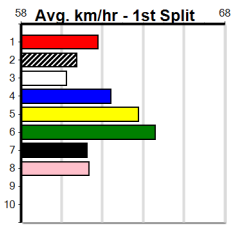

Sale

10

5:56PM

(VIC time)

BSG AUSTRALIA (275+RANK)

Distance: 435m, Race Type: Grade 6, Total Prizemoney: \$1,530
1st: \$1,000, 2nd: \$320, 3rd: \$160, 4th: \$50

Watchdog Tips: **8** **6** **5** **2** **Bet:** **Box Trifecta 2,5,6,8 (\$10 for 41.67%)**