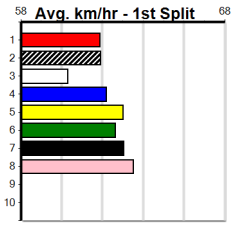

Sale

12
6:36PM
(VIC time)

SPORTSBET SET A DEPOSIT LIMIT (275+

Distance: 435m, Race Type: Grade 5, Total Prizemoney: $1,530
1st: $1,000, 2nd: $320, 3rd: $160, 4th: $50

BOMBER'S REWARD (7) recorded a smart all the way win last start and if he can step cleanly again in this he looks like the one to beat. WHY NOT EMILY (4) can show a good turn of foot once balanced and she could be the danger with an ounce of luck.

Watchdog Tips: 7 4 8 5 **Bet:** Win 7

Form	Box	Weight	Dist	Track	Date	Time	BON	Margin	1st/2nd (Time)	PIR	Checked	Comment	W/R	Split 1	S/P	Grade	Winning Boxes								
1 MAJESTIC BALE (NSW)[5]																	<i>Comes into calculations from this draw.</i>								
BEF		B		Jan-21		BARCIA BALE		DYNA WESLYN								$8.00		<table border="1"> <tr><th>1</th><th>2</th><th>3</th><th>4</th><th>5</th><th>6</th><th>7</th><th>8</th></tr> <tr><td>1</td><td>1</td><td>1</td><td>1</td><td>1</td><td>6</td><td></td><td>2</td></tr> <tr><td colspan="2">Prize</td><td colspan="6"></td><td>$13,340.00</td><td colspan="2"></td></tr> <tr><td colspan="2">Best</td><td colspan="6"></td><td>25.33</td><td colspan="2"></td></tr> <tr><td colspan="2">Starts</td><td colspan="6"></td><td>50-6-3-9</td><td colspan="2"></td></tr> <tr><td colspan="2">Trk/Dst</td><td colspan="6"></td><td>3-1-0-0</td><td colspan="2"></td></tr> <tr><td colspan="2">APM</td><td colspan="6"></td><td>$3220</td><td colspan="2"></td></tr> </table>							
Trainer: Tammy Kennedy - harris (Somerville)																									
Owner(s): L Harris																									
2 RIDE KNOW MORE [5]																	<i>Been well beaten in recent times, needs some luck.</i>								
BK		B		Nov-20		ASTON KIMETTO		SAL TALK								$26.00		<table border="1"> <tr><th>1</th><th>2</th><th>3</th><th>4</th><th>5</th><th>6</th><th>7</th><th>8</th></tr> <tr><td>1</td><td>3</td><td>2</td><td>3</td><td>1</td><td>1</td><td></td><td></td></tr> <tr><td colspan="2">Prize</td><td colspan="6"></td><td>$29,096.07</td><td colspan="2"></td></tr> <tr><td colspan="2">Best</td><td colspan="6"></td><td>NBT</td><td colspan="2"></td></tr> <tr><td colspan="2">Starts</td><td colspan="6"></td><td>74-11-9-13</td><td colspan="2"></td></tr> <tr><td colspan="2">Trk/Dst</td><td colspan="6"></td><td>5-0-0-1</td><td colspan="2"></td></tr> <tr><td colspan="2">APM</td><td colspan="6"></td><td>$2056</td><td colspan="2"></td></tr> </table>							
Trainer: Lindsay Fulford (Maffra)																									
Owner(s): C Fulford																									
3 WHY NOT LILAH [5]																	<i>Likely to get too far back early here, tough ask.</i>								
BK		B		Mar-18		DUNDEE OSPREY		WHY NOT JOJO								$21.00		<table border="1"> <tr><th>1</th><th>2</th><th>3</th><th>4</th><th>5</th><th>6</th><th>7</th><th>8</th></tr> <tr><td>3</td><td>1</td><td>2</td><td>1</td><td>5</td><td>2</td><td>3</td><td>3</td></tr> <tr><td colspan="2">Prize</td><td colspan="6"></td><td>$34,557.43</td><td colspan="2"></td></tr> <tr><td colspan="2">Best</td><td colspan="6"></td><td>NBT</td><td colspan="2"></td></tr> <tr><td colspan="2">Starts</td><td colspan="6"></td><td>216-20-15-22</td><td colspan="2"></td></tr> <tr><td colspan="2">Trk/Dst</td><td colspan="6"></td><td>4-0-0-0</td><td colspan="2"></td></tr> <tr><td colspan="2">APM</td><td colspan="6"></td><td>$2166</td><td colspan="2"></td></tr> </table>							
Trainer: Leigh Carter (Devon Meadows)																									
Owner(s): G Carter																									
4 WHY NOT EMILY [5]																	<i>Good turn of foot once balanced, major player.</i>								
BK		B		Sep-20		BERNARDO		WHY NOT GINGER								$2.80		<table border="1"> <tr><th>1</th><th>2</th><th>3</th><th>4</th><th>5</th><th>6</th><th>7</th><th>8</th></tr> <tr><td>1</td><td></td><td>1</td><td>1</td><td></td><td></td><td></td><td>1</td></tr> <tr><td colspan="2">Prize</td><td colspan="6"></td><td>$11,955.00</td><td colspan="2"></td></tr> <tr><td colspan="2">Best</td><td colspan="6"></td><td>NBT</td><td colspan="2"></td></tr> <tr><td colspan="2">Starts</td><td colspan="6"></td><td>89-4-9-15</td><td colspan="2"></td></tr> <tr><td colspan="2">Trk/Dst</td><td colspan="6"></td><td>5-0-0-3</td><td colspan="2"></td></tr> <tr><td colspan="2">APM</td><td colspan="6"></td><td>$2488</td><td colspan="2"></td></tr> </table>							
Trainer: Gregory Carter (Devon Meadows)																									
Owner(s): G Carter																									
5 STARLIGHT ROY [5]																	<i>Can race in a forward position in this, threat.</i>								

ENG HVL 2024-05-29