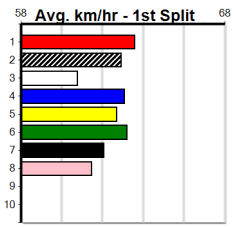

Sale

MAFFRA POLY & PUMPS (275+RANK)

Distance: 510m, Race Type: Grade 5, Total Prizemoney: $1,740
1st: $1,150, 2nd: $360, 3rd: $180, 4th: $50

8

5:17PM

(VIC time)

DUSTY OLD ROAD (8) has been racing well enough for this in recent times and he could salute with a clean getaway here. UNCONTESTED (2) showed speed in her good win 2 starts back and she could be right in the mix again in this.

Watchdog Tips:

8

2

5

1

Bet:

Win 8