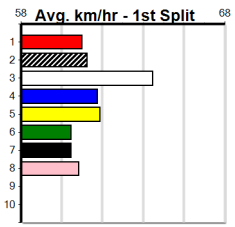

Sale

ROTTI SECURITY (275+RANK)

Distance: 435m, Race Type: Grade 7, Total Prizemoney: $1,530
1st: $1,000, 2nd: $320, 3rd: $160, 4th: $50

3

3:44PM
(VIC time)

KELLI (5) was smartly placed in a much harder race 2 starts back and she may only need an ounce of luck early to salute in this. WINCKIE BALE (4) can show a good turn of foot once balanced and she looks set to feature in the finish in this.

Watchdog Tips: 5 4 8 1 **Bet:** Quinella 4/5 ($10 for 1000%)