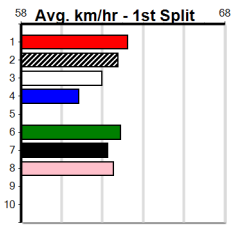

Sale

CABINET CONNECTIONS (275+RANK)

Distance: 435m, Race Type: Grade 5, Total Prizemoney: $1,530
1st: $1,000, 2nd: $320, 3rd: $160, 4th: $50

7
5:00PM
(VIC time)

LAUGHING PANTHER (7) was solidly placed last start after another good placing 3 starts back and he could be the one to beat with any luck. BLUE CHASER (1) is drawn to race on the speed from the outset in this and he could be right in the finish.

Watchdog Tips: **7** **1** **8** **2** **Bet:** **Win 7**