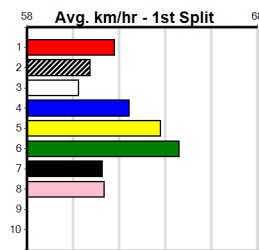

Sale
10
5:56PM

(VIC time)

BSG AUSTRALIA (275+RANK)

Distance: 435m, Race Type: Grade 6, Total Prizemoney: $1,530
1st: $1,000, 2nd: $320, 3rd: $160, 4th: $50

DASHER BALE (8) can explode mid race in his races and after his handy win 2 starts back he could prove hard to hold out here. LAKEVIEW JACK (6) can show a good turn of foot once balanced and he could be right in the finish in this.

Watchdog Tips: **8** **6** **5** **2** **Bet:** **Box Trifecta 2,5,6,8 ($10 for 41.67%)**

1

BOMBER'S LADY [6] Comes into calculations from this draw. **$8.00**

BK Bitch Jun-21 Sire: ASTON DUKE Dam: ROZEHILL BETH
Owner(s): G Green Trainer: Geoffrey Green (Woodside)

Winning Distances: < 300m (0) 300 - 399m (1) 400 - 499m (1) 500 - 599m (0) 600 - 699m (0) > 700m (0)

Winning Weights: 26.4(1) 26.7(1)

7th (4)	26.8	24.32	12.00	BARRY BALE (24.86)	M/788	5.44	$73.00	6G
7th (1)	27.4	22.47	7.50	SPEED MERCHANT (22.66)	S/666	3.90	$40.50	6G
4th (2)	27.6	22.27	5.00	TEASER'S BEAUTY (22.66)	M/232	3.82	$21.00	T3-6
5th (4)	27.1	22.05	4.25	DR. OLIVIA (22.51)	M/444	3.83	$59.70	T3-6
3rd (1)	27.9	22.84	7.50	MISS JAZZ (22.84)	M/22	8.77	$21.10	T3-6
7th (1)	28.2	23.16	14.00	SKY HIGH DREAMS (23.21)	S/78	8.99	$42.10	6G
5th (6)	27.9	22.53	3.25	BALLYMOTE (22.53)	M/444	3.90	$53.50	6G
4th (8)	27.6	22.21	6.50	CATCH SOME RAYS (22.29)	M/343	3.84	$16.90	T3-6
1st (6)	26.7	22.69	0.10	PARUMBA MIGHTY (23.70)	M/35	8.69	$5.10	T3-M
1st (7)	26.4	19.80	0.75	LET'S GO GIRLS (19.97)	M/32	6.65	$7.00	T3-7

Last 3 wins NOT included above

Box History: [Table showing box bets 1-8 and splits 1st-8th]

Prize Best Starts: $5820.00 NBT 55-2-7-4 6-0-0-0 1289

2

XARN BALE [6] Biks Met some speedy ones in recent times, threat. **$5.00**

F Dog Nov-21 Sire: RT'S BO JANGLES Dam: DYNA YAMI
Owner(s): L Harris Trainer: Tammy Kennedy - harris (Somerv)

Winning Distances: < 300m (0) 300 - 399m (2) 400 - 499m (0) 500 - 599m (0) 600 - 699m (0) > 700m (0)

Winning Weights: 37.5(1) 37.9(1)

8th (4)	37.5	22.05	12.00	LOVELY LAINEY (22.47)	M/777	3.97	$16.40	T3-7	
1st (4)	37.5	22.38	1.25	BELUSHI (22.79)	M/344	V7	3.85	$2.90	X67
ST (-)	37.2	20.37	3.25	Trial Cleared	M/44	2of4	6.69	ST	
4th (3)	37.6	22.84	8.50	MISS JAZZ (22.84)	M/53	8.85	$10.20	T3-6	
4th (5)	37.0	21.89	11.00	AVISWOOD (22.50)	M/55	8.79	$12.10	T3-RW	
6th (2)	37.5	22.53	3.25	BALLYMOTE (22.53)	M/666	3.94	$8.90	6G	
4th (7)	37.7	22.71	7.00	GOT VIBES (22.71)	M/55	8.68	$6.40	T3-6	
7th (6)	37.5	22.21	9.50	CATCH SOME RAYS (22.29)	M/477	3.88	$9.30	T3-6	
1st (1)	37.9	22.00	0.50	URANA MUFFIN (22.33)	Q/22	V0	8.73	$6.10	MH

Last 3 wins NOT included above

Box History: [Table showing box bets 1-8 and splits 1st-8th]

Prize Best Starts: $4575.00 NBT 24-2-2-2 1-0-0-0 2679