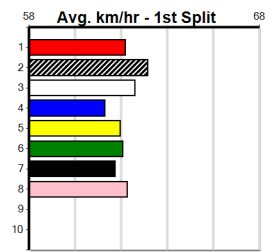

Sale
11
6:13PM
(VIC time)

TOONGABBIE LODGE (275+RANK)

Distance: 435m, Race Type: Grade 5, Total Prizemoney: $1,530
1st: $1,000, 2nd: $320, 3rd: $160, 4th: $50

WHISKEY TALKIN' (5) showed early speed in her smart last start win and she may be the one to beat again in this. GEOFF'S BOMBER (1) can race on the speed throughout from his gun draw and he looks like the main danger here.

Watchdog Tips: **5** **1** **7** **2** **Bet:** Win 5

1

GEOFF'S BOMBER [5] **Can race on the speed from this draw, major player** **$4.20**

BK Dog Jun-21 Sire: ASTON DUKE Dam: ROZEHILL BETH Trainer: Geoffrey Green (Woodside)

Owner(s): G Green

Winning Distances: < 300m (0) 300 - 399m (5) 400 - 499m (2) 500 - 599m (0) 600 - 699m (0) > 700m (0)

Winning Weights: 32.4(2) 32.6(1) 32.7(1) 32.8(1) 32.9(1) 33.2(1)

Box	1st	2nd	3rd	4th	5th	6th	7th	8th
1	1	2	2					
2	2		2	2	3	3	3	1
3		1					1	3
4	1			1	2			3
5								
6	2				1	3	1	
7		2	1			1	1	1
8	1			2	3			

Prize Best Starts Trk/Dts APM: $10420.00, 25.13(2)-6/9/23, 58-7-5-6, 4-1-0-1, 4040

2

GREEN CAN LAD [5] **Better than form may appear, can threaten here.** **$8.50**

BK Dog Jun-20 Sire: AUSSIE INFRARED Dam: PAT'S LASS Trainer: Ronald Winter (Denison)

Owner(s): R Winter

Winning Distances: < 300m (0) 300 - 399m (9) 400 - 499m (5) 500 - 599m (1) 600 - 699m (0) > 700m (0)

Winning Weights: 28.9(1) 29.0(1) 29.2(4) 29.4(4) 29.5(1) 29.6(1) 29.7(1) 29.8(2)

Box	1st	2nd	3rd	4th	5th	6th	7th	8th
1	2	3	4	3	1	2		
2	4	2	1	1			3	1
3	2			5	1	1		3
4	3	1	2				1	2
5	2		2	3	2	1	1	
6				4	2	2	3	1
7	4	1	2	1	3			2
8	2	2	1	2	1	6		

Prize Best Starts Trk/Dts APM: $40878.33, 25.06(4)-6/9/23, 103-15-11-13, 9-2-0-2, 3553

3

RHONDA GEM [5] **Can show early speed but place looks best.** **$6.00**

BK Bitch Jun-21 Sire: ASTON DEE BEE Dam: MADALIA MAGGIE Trainer: Lesley Russell (Sale)

Owner(s): L Russell

Winning Distances: < 300m (0) 300 - 399m (3) 400 - 499m (3) 500 - 599m (0) 600 - 699m (0) > 700m (0)

Winning Weights: 26.5(1) 26.7(1) 26.8(2) 26.9(1) 27.0(1)

Box	1st	2nd	3rd	4th	5th	6th	7th	8th
1	1	1	2	1				
2	2					1		1
3	1			1		2		1
4					3			1
5	1	1	1			1		1
6		1	2	1	1			
7		1	2	2	2	1		
8	1	1	2	4	2	2	2	

Prize Best Starts Trk/Dts APM: $11850.00, NBT, 54-6-5-11, 3-0-1-0, 3504

4

ROWCLIFFE RUSLIE [5] **Draw is a worry in this, will need to step cleanly** **$10.00**

BK Bitch Apr-21 Sire: MY REDEEMER Dam: TARREE'S RUSLIE Trainer: Russell Edwards (Langwarrin)

Owner(s): R Edwards

Winning Distances: < 300m (0) 300 - 399m (0) 400 - 499m (3) 500 - 599m (0) 600 - 699m (0) > 700m (0)

Winning Weights: 22.9(1) 23.2(1) 23.3(1)

Box	1st	2nd	3rd	4th	5th	6th	7th	8th
1	1	1	2	1	1			1
2	2	2						
3						2	2	1
4			1		1	2		1
5	1	1			2	1		1
6						2	1	
7			1	1	1	1	1	
8						1		1

Prize Best Starts Trk/Dts APM: $5578.57, NBT, 38-3-3-3, 3-0-1-0, 1463

5

WHISKEY TALKIN' [5] **Showed speed in smart last start win, go close.** **$5.00**

BK Bitch Feb-21 Sire: HOOKED ON SCOTCH Dam: BEAUTY TO BEHOL Trainer: Carolyn Jones (Rosedale)

Owner(s): C Jones

Winning Distances: < 300m (0) 300 - 399m (2) 400 - 499m (4) 500 - 599m (0) 600 - 699m (0) > 700m (0)

Winning Weights: 29.9(1) 30.0(1) 30.2(1) 30.3(1) 30.5(1) 30.6(1)

Box	1st	2nd	3rd	4th	5th	6th	7th	8th
1		1				3		
2			1					2
3	1				1	1		
4								1
5	1			1		1		1
6	2	1	1	2	1			
7	2		2	3	2			
8			1	1	1			1

Prize Best Starts Trk/Dts APM: $12995.00, NBT, 35-6-2-5, 3-0-0-0, 2303