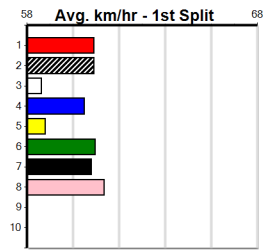

Sale

2

3:22PM

(VIC time)

SPORTSBET BET WITH MATES (275+RANK)

Distance: 435m, Race Type: Maiden, Total Prizemoney: $1,530
1st: $1,000, 2nd: $320, 3rd: $160, 4th: $50

IGNITION STARTER (3) can explode mid race in his races and he looks hard to hold out with any luck in running here. CONNOR FLYNN JET (8) can set the tempo soon after box rise and he could be in front for a long way in this.

Watchdog Tips: **3** **8** **2** **1** Bet: Win 3

1

BAPTISM OF FIRE [M] Can race closer to the speed in this, threat. **$5.50**
RF Bitch Aug-21 Sire: BEWILDERING Dam: MISS DEE MEADOWS Trainer: Steven Van oirschot (Moe South)
Owner(s): S Van oirschot
Winning Distances: < 300m (0) 300 - 399m (0) 400 - 499m (0) 500 - 599m (0) 600 - 699m (0) > 700m (0)
Winning Weights:
8th (6) 27.7 390 SHP R1 04-Mar-24 23.18 22.09 12.00 AYIA THE SLAYER (22.36) M/88 8.93 $30.50 M
6th (6) 27.8 400 WGL R1 30-Mar-24 23.61 22.74 10.00 CHESTER CAMPBELL (22.92) S/86 8.85 $55.50 M
7th (7) 26.9 390 SHP R1 08-Apr-24 23.09 21.71 17.00 IF HE COULD (21.97) S/87 9.10 $37.40 M
7th (4) 26.8 400 WGL R2 23-Apr-24 23.61 22.71 12.00 SMOKIN' PADDY (22.80) S/87 9.04 $50.10 M
6th (5) 27.8 400 WGL R2 02-May-24 24.52 22.84 21.00 JAMS NIMBLE (23.09) S/67 9.23 $14.90 T3-M
8th (2) 27.5 435 SLE R2 08-May-24 25.77 24.32 16.00 LITTLE MEG (24.65) M/788 5.67 $120.60 M
5th (3) 27.3 400 WGL R2 18-May-24 23.43 22.82 8.00L TOUGH TAZ (22.88) M/55 8.68 $39.90 M
4th (8) 26.9 435 SLE R2 22-May-24 25.46 24.63 5.50L SMOKIN' GRACIE (25.10) M/334 5.41 $5.00 M
Last 3 wins NOT included above

Box History

Bx	1st	2nd	3rd	4th	5th	6th	7th	8th
1								
2								
3					1			1
4								1
5						1		
6						1		1
7							1	
8			1					

Prize Best	$50.00
Starts	NBT
Trk/Dts	8-0-0-0
APM	2-0-0-0
	50

2

GYPSY KING [M] Resuming, much better than form may read, chance. **$5.00**
LTF Dog Jun-22 Sire: FERAL FRANKY Dam: SPEEDY BELLA Trainer: Bianca Clark (Briagolong)
Owner(s): The Wang wonky rail (SYN), B Clark, L Okeeffe
Winning Distances: < 300m (0) 300 - 399m (0) 400 - 499m (0) 500 - 599m (0) 600 - 699m (0) > 700m (0)
Winning Weights:
5th (8) 34.0 460 WGL R2 12-Jan-24 26.28 25.29 8.00L RAPID HEART (25.73) M/755 6.66 $8.30 MH
6th (4) 34.3 435 SLE R1 21-Jan-24 25.76 24.08 10.00 BRAEMAR FRASER (25.07) M/546 5.57 $2.60 M
7th (5) 34.3 300 HVL R1 25-Feb-24 17.21 16.27 4.25L IT'S A HOUDINI (16.92) S/7 4.04 $5.60 MH
T (1) 34.3 435 SLE R2 29-Feb-24 0.00 24.72 . . . . . ASTON GOZO (24.92) S/8 . . . V21 6.15 $2.00 M
Last 3 wins NOT included above

Box History

Bx	1st	2nd	3rd	4th	5th	6th	7th	8th
1								
2								
3								
4						1		
5							1	
6								
7								
8					1			

Prize Best	$0.00
Starts	NBT
Trk/Dts	4-0-0-0
APM	1-0-0-0
	0