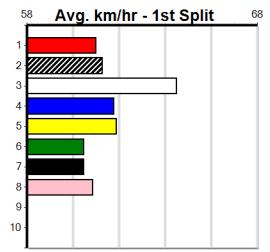

Sale
3
3:44PM
(VIC time)

ROTTI SECURITY (275+RANK)

Distance: 435m, Race Type: Grade 7, Total Prizemoney: $1,530
1st: $1,000, 2nd: $320, 3rd: $160, 4th: $50

KELLI (5) was smartly placed in a much harder race 2 starts back and she may only need an ounce of luck early to salute in this. WINCKIE BALE (4) can show a good turn of foot once balanced and she looks set to feature in the finish in this.

Watchdog Tips: **5** **4** **8** **1** **Bet:** **Quinella 4/5 ($10 for 1000%)**

1

ROMAN EMPIRE [7] Comes into calculations from this draw. **$4.00**

BK Dog **May-22** Sire: ZIPPING GARTH Dam: DREAMY EYES
Owner(s): Eye Candy (SYN), C Wilk, K Gorman
Trainer: Judy Brereton (Tanjil South)

Winning Distances: < 300m (0) 300 - 399m (0) 400 - 499m (1) 500 - 599m (0) 600 - 699m (0) > 700m (0)
Winning Weights: 34.2(1)

Box	1st	2nd	3rd	4th	5th	6th	7th	8th
1					1	1		
2								
3							1	
4						2		
5								
6								1
7								
8	1							1

Prize Best Starts Trk/Dts APM: $1160.00 NBT 10-1-0-1 1-0-0-0 696

2

UNCHAINED [7] *** SCRATCHED *** **$8.50**

BK Bitch **Feb-22** Sire: BEAST UNLEASHED Dam: FORTNIGHT ADDICT
Owner(s): P Repici
Trainer: Lina Repici (Hampton Park)

Winning Distances: < 300m (0) 300 - 399m (0) 400 - 499m (1) 500 - 599m (0) 600 - 699m (0) > 700m (0)
Winning Weights: 26.6(1)

Box	1st	2nd	3rd	4th	5th	6th	7th	8th
1		1				2		1
2			2	1	1			
3	1				1	2	3	
4				1	1			1
5					2	1		1
6							3	2
7						2		1
8					2	3	1	

Prize Best Starts Trk/Dts APM: $2675.00 FSH 36-1-1-2 0-0-0-0 739

3

BEKERE (NSW)[7] *** SCRATCHED *** **$21.00**

BK Dog **Dec-21** Sire: SUPERIOR PANAMA Dam: DUCHESS ANNETTS
Owner(s): V Johnson
Trainer: Vanessa Johnson (Newborough)

Winning Distances: < 300m (0) 300 - 399m (1) 400 - 499m (0) 500 - 599m (0) 600 - 699m (0) > 700m (0)
Winning Weights: 31.9(1)

Box	1st	2nd	3rd	4th	5th	6th	7th	8th
1			1	1				1
2			1		2			1
3	1							
4			1	2	1			1
5						1		1
6			1		1			2
7				1	2			
8					1	1		

Prize Best Starts Trk/Dts APM: $2360.00 NBT 27-1-0-6 2-0-0-0 1822

4

WINCKIE BALE (NSW)[7] Good turn of foot once balanced, major player. **$3.60**

DKBD Bitch **Apr-22** Sire: CHRISTO BALE Dam: DYNA ROMY
Owner(s): L Harris
Trainer: Luke Harris (Somerville)

Winning Distances: < 300m (0) 300 - 399m (1) 400 - 499m (0) 500 - 599m (0) 600 - 699m (0) > 700m (0)
Winning Weights: 29.3(1)

Box	1st	2nd	3rd	4th	5th	6th	7th	8th
1								1
2	1				1	1		
3								1
4			1			1		
5			1					
6			1					
7								
8								1

Prize Best Starts Trk/Dts APM: $1917.14 FSH 10-1-0-3 0-0-0-0 1751

5

KELLI [7] Talented, drops in class for this, can go close. **$2.80**

BK Bitch **Jul-20** Sire: AUSSIE INFRARED Dam: MIRIAM
Owner(s): J Gill
Trainer: Jennifer Gill (Darriman)

Winning Distances: < 300m (0) 300 - 399m (0) 400 - 499m (1) 500 - 599m (0) 600 - 699m (0) > 700m (0)
Winning Weights: 26.2(1)

Box	1st	2nd	3rd	4th	5th	6th	7th	8th
1						2		1
2			1			1		1
3			1	1		1	1	
4	1			1				1
5						1		
6					2			1
7								
8		1	1					

Prize Best Starts Trk/Dts APM: $2935.00 25.09(4)-24/1/24 20-1-1-3 16-1-1-3 1185