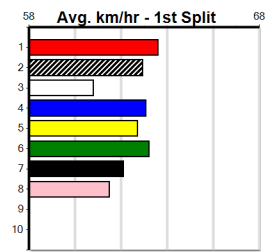

Sale
8
5:17PM
(VIC time)

MAFFRA POLY & PUMPS (275+RANK)

Distance: 510m, Race Type: Grade 5, Total Prizemoney: $1,740
1st: $1,150, 2nd: $360, 3rd: $180, 4th: $50

DUSTY OLD ROAD (8) has been racing well enough for this in recent times and he could salute with a clean getaway here. UNCONTESTED (2) showed speed in her good win 2 starts back and she could be right in the mix again in this.

Watchdog Tips: **8** **2** **5** **1** **Bet:** **Win 8**

1

BRENDEN [5] **Can race in a forward position this draw, threat.** **$5.00**
F Dog Mar-22 Sire: FERAL FRANKY Dam: MANNERS MATTER Trainer: Ronald Wood (Warragul)
Winning Distances: < 300m (0) 300 - 399m (1) 400 - 499m (3) 500 - 599m (0) 600 - 699m (0) > 700m (0)
Winning Weights: 28.7(1) 29.2(1) 29.3(1) 29.5(1)

4th	5th	6th	7th	8th
(2) 29.1 450 TRA R7 15-Apr-24 26.07 25.64 6.50L SHE'S VERSACE (25.64) M/334 . . . . . 6.79 $4.50 X67	(2) 29.5 460 WGL R7 18-Apr-24 26.32 26.19 0.50L SPECIAL FAITH (26.35) Q/121 . . . . . 6.58 $10.20 T3-6	(4) 29.3 435 SLE R7 24-Apr-24 25.99 24.60 14.00 FULL GLAMOUR (25.07) M/577 . . . . . 5.44 $4.10 5	(1) 29.2 400 WGL R12 02-May-24 23.06 22.84 1.5L FREEMAN BALE (23.16) M/11 . . . . . 8.57 $3.50 T3-5	(3) 29.2 350 TRA R4 06-May-24 20.45 19.51 14.00 ASTON ANGELO (19.51) M/56 . . . . . 6.83 $15.40 T3-5

Box History

Bx	1st	2nd	3rd	4th	5th	6th	7th	8th
1		2	1					2
2	1		1	2		3		1
3		2		2	1			
4						1		1
5	1		1			1		
6								
7	1				1			1
8	1				1			2

Prize Best Starts Trk/Dts APM $5810.00 FSTD 31-4-2-4 0-0-0-0 3635

2

UNCONTESTED [5] **Showed speed in good win 2 back, major player.** **$3.60**
BK Bitch Aug-21 Sire: FERNANDO BALE Dam: SPECIAL KIRST Trainer: David Kerr (Caldermeade)
Winning Distances: < 300m (0) 300 - 399m (1) 400 - 499m (3) 500 - 599m (1) 600 - 699m (0) > 700m (0)
Winning Weights: 28.9(2) 29.1(3)

6th	7th	8th
(5) 28.9 460 GEL R9 05-Apr-24 26.74 25.51 8.50L NIMBLE BENNY (26.16) M/456 . . . . . 6.68 $25.70 5	(8) 29.0 400 WGL R12 09-Apr-24 23.44 22.19 10.00 WHY NOT JULES (22.76) S/88 . . . . . 8.75 $10.80 5	(3) 28.9 450 BAL R8 22-Apr-24 25.97 25.46 7.50L WHERE IS HE (25.48) M/643 . . . . . 6.81 $10.80 T3-5

Box History

Bx	1st	2nd	3rd	4th	5th	6th	7th	8th
1	1	1	1	1				
2	1	1	2					
3		1	1	1			1	1
4	2	1			2			
5			1		1	2	1	
6	1		1	1				1
7		1				3		1
8					3	1	3	1

Prize Best Starts Trk/Dts APM $10165.00 NBT 36-5-4-7 1-0-0-0 4632

3

ELLE GEM [5] **Can show good mid race pace, must be respected.** **$8.50**
BK Bitch Jun-21 Sire: ASTON DEE BEE Dam: MADALIA MAGGIE Trainer: Lesley Russell (Sale)
Winning Distances: < 300m (0) 300 - 399m (0) 400 - 499m (2) 500 - 599m (1) 600 - 699m (0) > 700m (0)
Winning Weights: 27.3(1) 27.9(1) 28.0(1)

7th	8th
(5) 27.6 435 SLE R4 05-Apr-24 25.43 24.60 8.00L DR. GILLIAN (24.88) S/656 . . . . . 5.54 $34.40 X67	(2) 27.5 435 SLE R4 14-Apr-24 25.41 24.32 12.00 ASTON CORLEONE (24.63) M/877 . . . . . 5.48 $66.80 X67H

Box History

Bx	1st	2nd	3rd	4th	5th	6th	7th	8th
1								
2	1		1	1		1		
3							1	
4		2		1				
5	1				1	1	1	1
6		2			1			
7				1				
8	1							

Prize Best Starts Trk/Dts APM $6820.00 29.32(5)-24/4/24 18-3-4-1 2-1-0-0 4709