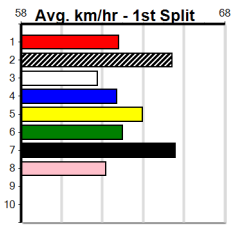

TTS ELECTRICS (275+RANK)

Distance: 460m, Race Type: Grade 5, Total Prizemoney: $1,530
1st: $1,000, 2nd: $320, 3rd: $160, 4th: $50

6

4:37PM
(VIC time)

DOLLAR BUCKS (5) has a top record here and he can atone for some luckless runs of late.
PENGUIN PAT (2) returned to form at Warrnambool and he will be very strong in the run to the line.
THIEF RETURNS (6) should get a nice cart across early on.

Watchdog Tips: **5** **2** **6** **3** **Bet:** **Win 5**