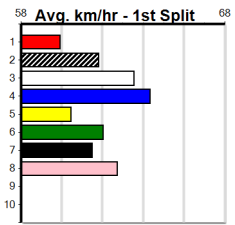

NP ELECTRICAL (275+RANK)

Distance: 400m, Race Type: Grade 7, Total Prizemoney: $1,530
1st: $1,000, 2nd: $320, 3rd: $160, 4th: $50

Watchdog Tips:

2

8

5

1

Bet:

Win 2

MR. BOOT BOOT (2) has been luckless since his handy 22.74 win here and he can make amends today. IT'S NOT MESSI (8) is suitably drawn out wide and he can work into the mix mid race. BABY TIME (5) has good early burn.