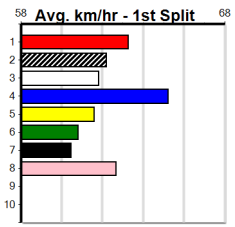

Geelong

THE BECKLEY CENTRE GEELONG (275+

Distance: 400m, Race Type: Maiden, Total Prizemoney: \$1,530
1st: \$1,000, 2nd: \$320, 3rd: \$160, 4th: \$50

2

3:14PM

(VIC time)

ASTON SEAN (6) is a member of a strong kennel and he can atone for his two luckless runs to date. CONNOR FLYNN JET (3) has been placed in three of her past five and she can lead them up. OUT TO STAGGER (5) can run a cheeky race.