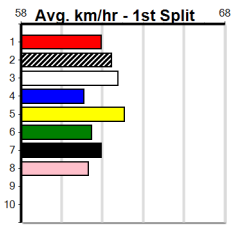

PARKER PUMPS (275+RANK)

Distance: 460m, Race Type: Grade 5, Total Prizemoney: \$1,530
1st: \$1,000, 2nd: \$320, 3rd: \$160, 4th: \$50

8

5:18PM

(VIC time)

BLACK TUXEDO (2) has a good record here and he will find this easier than his most recent racing.
AARON ALPACA (1) returned to form with a strong 25.98 win here and she just needs to step on terms. SPICY SIREN (5) can lead them up.