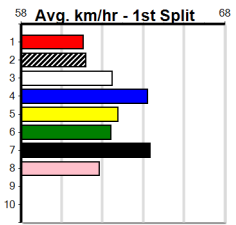

TOPCAT VIDEO PRODUCTIONS (275+RAN

Distance: 460m, Race Type: Grade 7, Total Prizemoney: $1,530
1st: $1,000, 2nd: $320, 3rd: $160, 4th: $50

Watchdog Tips: **2** **6** **7** **4** **Bet:** **Win 2**

1 SASSY RICO [7] *Poor strike rate, gets buried back early, no*

Form	Box	Weight	Dist	Track	Date	Time	BON	Margin	1st/2nd (Time)	PIR	Checked	Comment	W/R	Split 1	S/P	Grade	Winning Boxes								
1	B				Aug-21													1	2	3	4	5	6	7	8
																	Prize	$2,250.00							
																	Best	NBT							
																	Starts	17-1-2-3							
																	Trk/Dst	1-0-0-1							
																	APM	$976							

Form	Box	Weight	Dist	Track	Date	Time	BON	Margin	1st/2nd (Time)	PIR	Checked	Comment	W/R	Split 1	S/P	Grade	Winning Boxes								
2	D				Sep-22													1	2	3	4	5	6	7	8
																	Prize	$1,670.00							
																	Best	FSTD							
																	Starts	5-1-1-0							
																	Trk/Dst	0-0-0-0							
																	APM	$1640							

Form	Box	Weight	Dist	Track	Date	Time	BON	Margin	1st/2nd (Time)	PIR	Checked	Comment	W/R	Split 1	S/P	Grade	Winning Boxes								
3	B				Dec-21													1	2	3	4	5	6	7	8
																	Prize	$5,830.00							
																	Best	NBT							
																	Starts	15-1-2-3							
																	Trk/Dst	1-0-0-0							
																	APM	$3310							

Form	Box	Weight	Dist	Track	Date	Time	BON	Margin	1st/2nd (Time)	PIR	Checked	Comment	W/R	Split 1	S/P	Grade	Winning Boxes								
4	D				Nov-21													1	2	3	4	5	6	7	8
																	Prize	$2,030.00							
																	Best	FSH							
																	Starts	8-1-0-3							
																	Trk/Dst	0-0-0-0							
																	APM	$1592							

Form	Box	Weight	Dist	Track	Date	Time	BON	Margin	1st/2nd (Time)	PIR	Checked	Comment	W/R	Split 1	S/P	Grade	Winning Boxes								
5	D				Oct-20													1	2	3	4	5	6	7	8
																	Prize	$1,940.00							
																	Best	FSTD							
																	Starts	10-1-0-3							
																	Trk/Dst	0-0-0-0							
																	APM	$21							

Form	Box	Weight	Dist	Track	Date	Time	BON	Margin	1st/2nd (Time)	PIR	Checked	Comment	W/R	Split 1	S/P	Grade	Winning Boxes								
6	B				Dec-21													1	2	3	4	5	6	7	8
																	Prize	$1,160.00							
																	Best	NBT							
																	Starts	6-1-0-1							
																	Trk/Dst	1-0-0-0							
																	APM	$1160							

Form	Box	Weight	Dist	Track	Date	Time	BON	Margin	1st/2nd (Time)	PIR	Checked	Comment	W/R	Split 1	S/P	Grade	Winning Boxes								
7	B				May-22													1	2	3	4	5	6	7	8
																	Prize	$3,115.00							
																	Best	FSTD							
																	Starts	13-1-2-2							
																	Trk/Dst	0-0-0-0							
																	APM	$2724							

Form	Box	Weight	Dist	Track	Date	Time	BON	Margin	1st/2nd (Time)	PIR	Checked	Comment	W/R	Split 1	S/P	Grade	Winning Boxes								
8	B				Apr-21													1	2	3	4	5	6	7	8
																	Prize	$3,790.00							
																	Best	NBT							
																	Starts	47-1-5-5							
																	Trk/Dst	5-0-0-0							
																	APM	$1340							

9 *** NO RESERVE ***																	Winning Boxes							
Trainer:																								
Owner(s):																								

10 *** NO RESERVE ***																	Winning Boxes							
Trainer:																								
Owner(s):