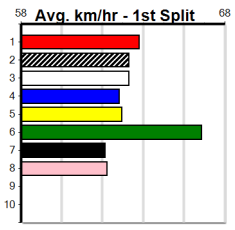

Geelong

MILLERS MUZZLES (275+RANK)

Distance: 400m, Race Type: Grade 5, Total Prizemoney: $1,530
1st: $1,000, 2nd: $320, 3rd: $160, 4th: $50

4

3:49PM

(VIC time)

VALLETTA DIVA (2) was a top 22.86 winner here recently and she looks very well graded again. OCCIPITAL (1) has a nice turn of foot and he can atone for some luckless runs of late. MAGIC BEE (6) can run a cheeky race

Watchdog Tips: **2** **1** **6** **5** **Bet:** **Box Quinella 1,2,6 ($10 for 333.33%)**