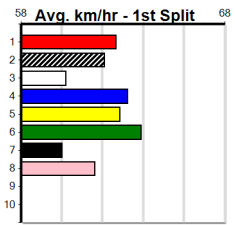

GREYHOUND CLUBS VICTORIA (275+RAN)

Distance: 400m, Race Type: Grade 7, Total Prizemoney: \$1,530
1st: \$1,000, 2nd: \$320, 3rd: \$160, 4th: \$50

9

5:36PM

(VIC time)

BARELLEN ACE (3) showed her true talent with a handy 22.48 Ballarat win and she will take some catching again. WISDOM BALE (8) was a strong 26.03 Ballarat winner two runs back and she is a big danger. BINGO DASH (4) has claims.