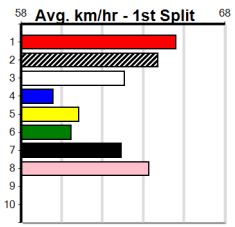

DOWNLOAD THE WATCHDOG APP (275+

Distance: 460m, Race Type: Grade 6, Total Prizemoney: $1,530
1st: $1,000, 2nd: $320, 3rd: $160, 4th: $50

7

5:00PM
(VIC time)

INTERSTATE GIRL (1) is better than her past two runs and she is drawn to make every post a winner. TOUGH TAZ (8) has been luckless since his handy Sale win and he is expected to make amends today. INNER SPIRIT (7) can run a cheeky race

Watchdog Tips: **1** **8** **7** **3** **Bet:** **Win 1**