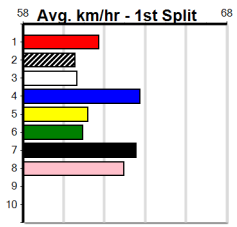

SPORTSBET BET WITH MATES (275+RAN)

Distance: 400m, Race Type: Maiden, Total Prizemoney: $1,530
1st: $1,000, 2nd: $320, 3rd: $160, 4th: $50

1

2:54PM

(VIC time)

ASTON FLURRY (3) has been luckless to date and she is expected to make amends this time around. MAJOR BASIL (7) was solidly placed at Shepparton in April and he can atone for his luckless runs since. BLONDE MUSTANG (6) has shown some talent.

Watchdog Tips:

3

7

6

8

Bet:

Win 3