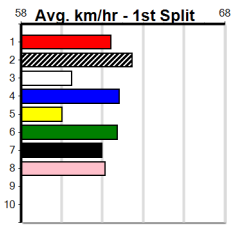

SPORTSBET SAME RACE MULTI (275+RA)

Distance: 400m, Race Type: Grade 5, Total Prizemoney: $1,530
1st: $1,000, 2nd: $320, 3rd: $160, 4th: $50

RIVERDALE GOLDIE (2) has been luckless since resuming and she can make amends this time around. PI GRANGE (6) has a nice turn of foot and he will stay wide for most of the journey. ZAPPY BALE (4) is more than capable

Watchdog Tips:

2

6

4

1

Bet:

Win 2