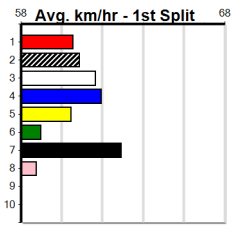

MERV JENNINGS SIGNS (275+RANK)

Distance: 460m, Race Type: Maiden, Total Prizemoney: \$1,530
1st: \$1,000, 2nd: \$320, 3rd: \$160, 4th: \$50

3

3:34PM

(VIC time)

AUSSIE BLIZZARD (7) has continued to get better with every run and he can burn them off through the bend. CONNOR'S FLYER (4) was impressive two runs back and she can work into the mix mid race. SALEENA BALE (3) has solid claims