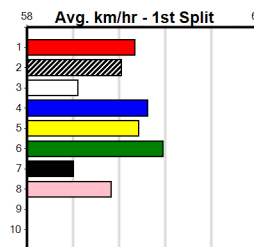

GREYHOUND CLUBS VICTORIA (275+RANK)

Distance: 400m, Race Type: Grade 7, Total Prizemoney: $1,530
1st: $1,000, 2nd: $320, 3rd: $160, 4th: $50

BARELLEN ACE (3) showed her true talent with a handy 22.48 Ballarat win and she will take some catching again. WISDOM BALE (8) was a strong 26.03 Ballarat winner two runs back and she is a big danger. BINGO DASH (4) has claims.

Watchdog Tips: 3 8 4 6 **Bet:** Win 3

1

AL'S ESTAFANIA [7] **$16.00**

BK Bitch Jun-21 Sire: ASTON DUKE Dam: ROZEHILL BETH

Owner(s): J Green Trainer: Julie Green (Parwan)

Winning Distances: < 300m (0) 300 - 399m (1) 400 - 499m (0) 500 - 599m (0) 600 - 699m (0) > 700m (0)

Winning Weights: 25.5(1)

Run	Pos	Wgt	Dist	Track	Date	Time	BON	Margin	1st/2nd (Time)	PIR	Checked	Comment	WR	Split 1	S/P	Grade
8th	(7)	23.8	390	WBL	R3	06-May-24	23.43	22.36	7.50L NARINGAL SALLY (22.94)	M/78	.	SW	.	8.87	$76.40	X67
7th	(6)	23.8	305	MTG	R3	09-May-24	18.45	17.56	13.00 TYPHOON THOMAS (17.56)	.	.	.	.	6.18	$101.00	RW
6th	(7)	23.7	400	MTG	R10	16-May-24	24.12	22.84	4.25L GIVE ME LOVE (23.82)	.	.	.	.	11.49	$26.00	RW
4th	(1)	23.8	305	MTG	R3	23-May-24	18.27	17.88	5.50L SUDOKU SHIRLEY (17.88)	.	.	.	.	6.02	$26.00	RW
7th	(3)	23.7	305	MTG	R5	30-May-24	19.01	18.30	10.00 GRACIE PACEY (18.30)	.	.	.	.	6.40	$51.00	RW
6th	(7)	23.7	305	MTG	R3	06-Jun-24	18.53	17.98	8.00L CADILLAC JILLY (17.98)	.	.	.	.	5.94	$41.00	RW
4th	(4)	23.7	400	MTG	R10	13-Jun-24	23.85	22.99	5.50L SUDOKU JADE (23.49)	.	.	.	.	11.26	$21.00	RW
8th	(5)	23.7	400	MTG	R4	27-Jun-24	24.42	23.08	13.00 STAND FOR ME (23.57)	.	.	.	.	11.40	$71.00	RW

Last 3 wins NOT included above

1st	(8)	25.5	305	MTG	R2	31-Aug-23	18.76	18.19	2.75L TAILS TURBO (18.96)	0	.	SAMP	.	6.03	$3.50	M

1

Box History

Bx	1st	2nd	3rd	4th	5th	6th	7th	8th
1			1	2	2	1		
2							2	3
3			1		1			
4	1			2				1
5					1	1	1	2
6			1		2			2
7			1	1		2	1	2
8	1	1						2

Prize Best $2000.00 NBT
Starts 40-1-2-4
Trk/Dts 2-0-0-1
APM 822

2

SHOWGIRL KARA (NSW)[7] **$12.00**

BK Bitch Oct-21 Sire: ORSON ALLEN Dam: VICTORIA'S KARA

Owner(s): D Shovan Trainer: David Shovan (Powlett Planes)

Winning Distances: < 300m (0) 300 - 399m (0) 400 - 499m (1) 500 - 599m (0) 600 - 699m (0) > 700m (0)

Winning Weights: 29.0(1)

Run	Pos	Wgt	Dist	Track	Date	Time	BON	Margin	1st/2nd (Time)	PIR	Checked	Comment	WR	Split 1	S/P	Grade
5th	(5)	28.6	425	BEN	R5	11-May-24	24.79	24.05	3.75L IN SECRET (24.54)	M/322	.	.	.	6.72	$15.80	X67
2nd	(6)	28.6	425	BEN	R9	22-May-24	24.60	24.25	0.75L BENNACHIE ASH (24.56)	M/553	.	.	.	6.83	$11.70	7
5th	(1)	28.3	425	BEN	R4	29-May-24	24.78	24.04	7.50L KAYE NIGHT (24.26)	M/445	.	.	.	6.66	$9.10	T3-7
5th	(8)	28.4	425	BEN	R2	05-Jun-24	24.90	24.06	11.00 PHIL'S NO ANGEL (24.17)	M/686	.	.	.	6.84	$19.70	7
7th	(2)	28.1	425	BEN	R10	08-Jun-24	25.15	24.27	9.50L MIAMI TICKET (24.48)	M/677	.	.	.	6.85	$5.00	7
4th	(4)	28.2	390	SHP	R9	13-Jun-24	22.58	22.17	5.00L INTERSTATE GIRL (22.24)	Q/34	.	.	.	8.86	$64.10	T3-7
7th	(6)	28.4	400	GEL	R9	18-Jun-24	23.55	22.63	11.00 ZIPPING KUTCHER (22.82)	M/46	.	.	.	8.71	$23.30	7
7th	(5)	28.5	400	GEL	R9	22-Jun-24	23.87	22.83	14.00 ZIPPI MUSTANG (22.95)	M/57	.	SW	.	8.91	$23.00	7

Last 3 wins NOT included above

1st	(1)	29.0	425	BEN	R3	17-Apr-24	24.49	24.30	0.75L BLUE FLAME (24.53)	M/122	.	SW	.	6.61	$13.70	M

2

Box History

Bx	1st	2nd	3rd	4th	5th	6th	7th	8th
1	1		1		1			
2							1	1
3								1
4			1	1	1	1	1	1
5					1	1	1	
6		3						1
7								
8					1			

Prize Best $3020.00 NBT
Starts 21-1-3-2
Trk/Dts 2-0-0-0
APM 1379