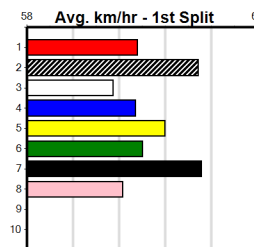

TTS ELECTRICS (275+RANK)

Distance: 460m, Race Type: Grade 5, Total Prizemoney: $1,530
1st: $1,000, 2nd: $320, 3rd: $160, 4th: $50

DOLLAR BUCKS (5) has a top record here and he can atone for some luckless runs of late.
PENGUIN PAT (2) returned to form at Warrnambool and he will be very strong in the run to the line.
THIEF RETURNS (6) should get a nice cart across early on.

Watchdog Tips: 5 2 6 3 **Bet:** Win 5

Form Box	Wgt	Dist	Track	Date	Time	BON	Margin	1st/2nd (Time)	PIR	Checked	Comment	WR	Split 1	S/P	Grade	
1	MAC CRUZ [5] $21.00															
	BD Bitch Oct-20 Sire: SULZANTI Dam: PANDORA'S PROOF Trainer: Jason Wickham (Lara)															
	Owner(s): J Wickham															
	Winning Distances: < 300m (0) 300 - 399m (4) 400 - 499m (1) 500 - 599m (0) 600 - 699m (0) > 700m (0)															
	Winning Weights: 27.2(1) 27.4(1) 27.8(1) 27.9(1) 29.4(1)															
	4th (8)	28.3	400	GEL	R7	23-Apr-24	23.46	22.56	8.50L DR. CARLSON (22.88)	S/44	.	.	.	8.89	$26.00	5
	2nd (1)	28.6	390	WBL	R11	29-Apr-24	22.63	22.39	0.75L SEANCE SAM (22.58)	M/34	.	.	.	8.82	$27.70	5
	2nd (2)	29.1	390	WBL	R5	06-May-24	22.51	22.36	1.00L OHANA PAW PATROL (22.46)	M/54	.	.	.	8.82	$29.80	5
	1st (3)	29.4	460	GEL	R8	14-May-24	26.47	25.61	0.10L CATCH MY DRIFT (26.48)	M/532	.	SW	.	6.79	$35.00	5
	6th (5)	29.7	400	GEL	R8	21-May-24	23.18	22.48	11.00L TINKER DOT (22.48)	M/87	.	V14	.	8.87	$33.60	X45
	8th (1)	29.5	500	BEN	R9	07-Jun-24	29.46	27.68	21.00L MAN OF MAGIC (28.06)	M/468	.	.	.	6.76	$22.90	5H
	6th (3)	28.6	400	GEL	R6	18-Jun-24	23.17	22.63	8.00L MR. BLUE (22.63)	M/78	.	.	.	8.77	$97.10	X45
	6th (8)	28.6	450	BAL	R8	23-Jun-24	26.05	25.50	7.00L BALLOON HEAD (25.58)	M/675	.	.	.	6.95	$25.10	T3-5
	Last 3 wins NOT included above															
	1st (8)	27.4	385	SHP	R3	02-Feb-23	22.42	21.99	1.00L MANGROVE (22.48)	M/33	.	SW	.	8.53	$15.20	T3-7
1st (4)	27.2	390	WBL	R9	16-May-23	22.71	22.31	1.25L CHASING JIMMY (22.80)	Q/22	.	SW	.	8.93	$28.60	6G	
1st (7)	27.9	390	WBL	R12	18-Sep-23	22.52	22.07	0.50L WHAT A SPIRIT (22.54)	M/22	.	.	.	8.84	$17.70	5	

Box History

Bx	1st	2nd	3rd	4th	5th	6th	7th	8th
1	2	2	2	2	4	1	2	
2	1	4	2	2	2	1		
3	1	1		1	3	2		
4	1	1	3	3	1	3	1	3
5							1	1
6		1	2	2	2	2	2	1
7	1	1	3	2	4	3		1
8	1	1		2		5	1	2

Prize Best Starts Trk/Dts APM: $14215.00, 26.47(3)-14/5/24, 92-5-11-12, 3-1-0-0, 2687