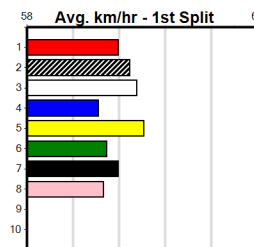

Geelong

8

5:18PM

(VIC time)

PARKER PUMPS (275+RANK)

Distance: 460m, Race Type: Grade 5, Total Prizemoney: $1,530
1st: $1,000, 2nd: $320, 3rd: $160, 4th: $50

BLACK TUXEDO (2) has a good record here and he will find this easier than his most recent racing.
AARON ALPACA (1) returned to form with a strong 25.98 win here and she just needs to step on terms. SPICY SIREN (5) can lead them up.

Watchdog Tips: **2** **1** **5** **3** **Bet:** Box Quinella 1,2,5 ($10 for 333.33%)

1

AARON ALPACA [5] **Returned to form last time, danger if steps** **$3.60**
BK Bitch Nov-20 **Sire: DYNA VILLA Dam: CHEEKERS** **Trainer: Colin Baker (Lara)**
Owner(s): C Baker
Winning Distances: < 300m (0) 300 - 399m (1) 400 - 499m (8) 500 - 599m (2) 600 - 699m (0) > 700m (0)
Winning Weights: 25.5(1) 25.8(1) 26.1(1) 26.2(1) 26.4(1) 26.5(2) 26.6(1) 26.9(1) 27.2(1) 27.3(1)

Run	Time	Dist	Track	Date	Time	BOB	Margin	1st/2nd (Time)	PIR	Checked	Comment	WR	Split 1	S/P	Grade
8th (8)	27.0	425	BEN	R6	24-Jan-24	25.70	24.14	14.00	KRAKEN ROVER (24.76)	M/888	. . . . .	V14 .	6.90	$5.00	T3-5
8th (6)	25.7	400	GEL	R7	23-Apr-24	23.91	22.56	15.00	DR. CARLSON (22.88)	M/88	. . . . .	. . . . .	9.02	$23.40	5
3rd (1)	25.4	450	TRA	R8	06-May-24	25.54	24.96	4.75L	CINTA'S GIFT (25.21)	M/112	. . . . .	. . . . .	6.68	$61.90	T3-5
6th (5)	25.4	450	BAL	R7	12-May-24	26.09	25.50	5.00L	MY GIRL RISSA (25.75)	S/777	. . . . .	SW .	6.93	$3.50	T3-5
7th (4)	25.4	460	GEL	R8	28-May-24	26.71	26.29	6.50L	SHE'S THE GROUSE (26.29)	M/677	. . . . .	. . . . .	6.93	$32.90	T3-5
4th (4)	25.3	450	TRA	R8	03-Jun-24	26.10	25.80	4.25L	SQUIGGLY PAPA (25.80)	M/113	. . . . .	. . . . .	6.81	$20.70	5
8th (4)	25.7	525	MEA	R12	08-Jun-24	31.26	29.80	13.00	EVERGLADE (30.41)	M/8468	. . . . .	. . . . .	5.50	$52.20	5
1st (5)	25.5	460	GEL	R8	25-Jun-24	25.98	25.98	1.00L	TADEN BALE (26.05)	Q/111	. . . . .	. . . . .	6.62	$24.30	5

Last 3 wins NOT included above

1st (2)	26.2	425	BEN	R7	09-Aug-23	23.92	23.92	1.75L	MY GIRL TORI (24.03)	M/222	. . . . .	SW .	6.64	$11.90	T3-5
1st (7)	26.1	450	BAL	R8	26-Aug-23	25.29	25.21	4.75L	RAPIDFIRE SERENA (25.61)	Q/111	. . . . .	. . . . .	6.63	$5.00	5
1= (7)	25.8	450	SHP	R9	11-Sep-23	25.54	25.17	0.25L	AARON ALPACA/CINNAMON	M/775	. . . . .	. . . . .	6.83	$15.30	5

Box History

Bx	1st	2nd	3rd	4th	5th	6th	7th	8th
1	2	2	2	2	2	2	1	1
2	2	2	1	1	1	1	1	1
3	1	1	2	1	1	1	1	1
4	1	1	1	1	1	4	2	1
5	1	1	2	2	2	1	1	1
6	2	1	1	1	1	1	1	1
7	3	1	1	1	1	1	1	1
8	2	1	2	2	2	2	3	1

Prize Best Starts Trk/Dts APM

Prize	$17270.00
Best Starts	25.98(5)-25/6/24
Trk/Dts	61-11-4-4
APM	2-1-0-0
APM	2299