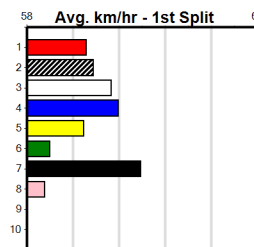

MERV JENNINGS SIGNS (275+RANK)

Distance: 460m, Race Type: Maiden, Total Prizemoney: $1,530
1st: $1,000, 2nd: $320, 3rd: $160, 4th: $50

AUSSIE BLIZZARD (7) has continued to get better with every run and he can burn them off through the bend. CONNOR'S FLYER (4) was impressive two runs back and she can work into the mix mid race. SALEENA BALE (3) has solid claims

Watchdog Tips:	7	4	3	2	Bet:	Win 7

1	SHE'S BONKERS [M]	Yet to make an impact, needs to show more	$10.00
	BD Bitch Feb-22	Sire: SUPERIOR PANAMA Dam: SHIMA BREEZE	Trainer: Shane Jackson (Myrningong)
	Owner(s): S Jackson		
	Winning Distances: < 300m (0) 300 - 399m (0) 400 - 499m (0) 500 - 599m (0) 600 - 699m (0) > 700m (0)		
	Winning Weights:		
	4th (2) 27.0 390 BAL R2 21-Mar-24 23.17 22.01 8.00L BART'S CHOICE (22.63) M/44 . . . . 8.86 $13.00 M		
	8th (6) 26.9 425 BEN R1 28-Mar-24 25.08 24.02 13.00 HELLO LUNA (24.21) S/888 . . . . 7.04 $56.50 T3-M		
	4th (8) 26.2 390 WBL R1 13-May-24 22.96 22.34 6.00L FINISH THE ARENA (22.57) M/45 . . . . 9.05 $23.00 M		
	4th (1) 26.6 450 BAL R1 19-May-24 26.46 25.88 3.25L I'M CHEEKY (26.24) M/366 . . . . 6.76 $26.90 T3-M		
	5th (4) 26.4 390 WBL R1 27-May-24 23.16 22.17 14.00 IDRON BALE (22.23) M/66 . . . . 9.25 $28.60 M		

Box History								
Bx	1st	2nd	3rd	4th	5th	6th	7th	8th
1				1				1 2
2				1				
3								
4					1			
5								1
6				1				2
7								
8				1				
Prize								
Best	$200.00							
Starts	FSTD							
Trk/Dts	11-0-0-0							
APM	0-0-0-0 160							

2	SMOKIN' BLASTER [M]	Better than his past two runs, must keep safe	$6.50
	BK Dog Dec-21	Sire: WALK HARD Dam: HONEY BOURBON	Trainer: Nicole Lund (Longwarry)
	Owner(s): N Lund		
	Winning Distances: < 300m (0) 300 - 399m (0) 400 - 499m (0) 500 - 599m (0) 600 - 699m (0) > 700m (0)		
	Winning Weights:		
	4th (8) 31.5 400 WGL R1 02-May-24 23.37 22.84 6.50L ASTON IMAGE (22.92) M/76 . . . . 8.90 $10.40 T3-M		
	7th (6) 31.2 400 WGL R2 09-May-24 23.88 23.16 8.00L FLYING TATUM (23.32) M/88 . . . . 8.92 $14.80 M		
	3rd (5) 31.2 460 WGL R1 16-May-24 26.66 26.16 2.00L JOY RIDE (26.54) S/763 . . . . 6.84 $30.80 T3-M		
	5th (8) 31.4 460 WGL R2 23-May-24 26.83 26.11 7.00L WEEONA BORIS (26.35) S/765 . . . . 6.95 $10.70 M		
	4th (8) 31.3 460 WGL R2 30-May-24 26.81 25.91 7.00L RYDER'S MAGIC (26.33) M/555 . . . . 6.79 $27.30 T3-M		

Box History								
Bx	1st	2nd	3rd	4th	5th	6th	7th	8th
1					1			
2								
3					1			
4								1
5			1			1		
6								1
7	1				1			
8				2	1			
Prize								
Best	$580.00							
Starts	FSH							
Trk/Dts	11-0-1-1							
APM	0-0-0-0 538							

3	SALEENA BALE [M]	Solid effort two runs back, can threaten	$4.60
	BD Bitch Jul-22	Sire: FERAL FRANKY Dam: QUAIL BALE	Trainer: Correy Grenfell (Anakie)
	Owner(s): B Wheeler		
	Winning Distances: < 300m (0) 300 - 399m (0) 400 - 499m (0) 500 - 599m (0) 600 - 699m (0) > 700m (0)		
	Winning Weights:		
	7th (7) 31.7 390 BAL R5 06-Jun-24 22.76 21.80 7.50L HARTNEY (22.26) M/75 . . . . 8.81 $18.70 SH		
	6th (7) 31.5 390 BAL R2 12-Jun-24 23.26 22.07 16.00 HOME TOWN (22.18) M/75 . . . . 8.63 $12.20 M		
	3rd (1) 31.5 400 GEL R2 18-Jun-24 23.21 22.63 7.00L JERSEY JET (22.72) Q/32 . . . . 8.68 $5.30 M		
	6th (8) 30.9 400 GEL R1 25-Jun-24 23.31 22.50 7.00L PAW MARVEL (22.85) M/65 . . . . 8.87 $3.10 M		
	..		

Box History								
Bx	1st	2nd	3rd	4th	5th	6th	7th	8th
1								
2								
3								
4								
5								
6								
7						1	1	
8								1
Prize								
Best	$160.00							
Starts	FSTD							
Trk/Dts	4-0-0-1							
APM	0-0-0-0 160