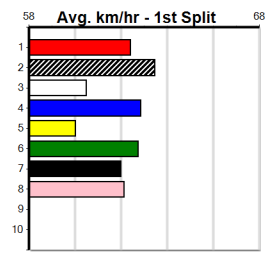

Geelong
12
6:27PM
(VIC time)

SPORTSBET SAME RACE MULTI (275+RANK)

Distance: 400m, Race Type: Grade 5, Total Prizemoney: $1,530
1st: $1,000, 2nd: $320, 3rd: $160, 4th: $50

RIVERDALE GOLDIE (2) has been luckless since resuming and she can make amends this time around. PI GRANGE (6) has a nice turn of foot and he will stay wide for most of the journey. ZAPPY BALE (4) is more than capable

Watchdog Tips: **2** **6** **4** **1** **Bet:** **Win 2**

1

SANDY'S LARA [5] **$6.00**

BK Bitch Feb-22 **Better than form, good muster, keep safe**

Owner(s): R Weightman **Sire: FABREGAS Dam: SILENT SANDY**

Trainer: Robert Weightman (Haddon)

Winning Distances: < 300m (0) 300 - 399m (2) 400 - 499m (1) 500 - 599m (0) 600 - 699m (0) > 700m (0)

Winning Weights: 28.9(1) 29.0(1) 29.1(1)

Pos	Wgt	Dist	Track	Date	Time	BON	Margin	1st/2nd (Time)	PIR	Checked	Comment	WR	Split 1	S/P	Grade
3rd (5)	29.0	400	GEL	R7	23-Apr-24	23.41	22.56	8.00L DR. CARLSON (22.88)	M/33	.	.	.	8.84	$12.40	5
7th (4)	29.1	350	HVL	R8	06-May-24	20.07	19.70	4.50L FIRING CHIEF (19.77)	M/6	.	.	.	6.84	$11.60	5
7th (7)	29.1	425	BEN	R10	15-May-24	24.72	24.04	10.00 HALEIGH VELLA (24.04)	M/777	.	.	.	6.85	$27.00	T3-5
6th (6)	29.5	400	GEL	R5	21-May-24	23.27	22.48	12.00 ASTON OPHELIA (22.49)	S/66	.	.	.	8.73	$70.60	5
7th (2)	29.5	300	HVL	R5	29-May-24	17.33	16.76	5.50L MIGHTY INNINGS (16.96)	S/7	.	.	.	4.07	$18.70	5
5th (7)	29.4	400	GEL	R11	04-Jun-24	23.35	22.69	9.50L GLORIOUS GLORY (22.69)	S/76	.	.	.	8.78	$27.50	5
6th (7)	29.4	425	BEN	R7	12-Jun-24	24.72	23.95	5.00L LUCKY FERNANDO (24.38)	M/666	.	.	.	6.81	$10.40	5
3rd (6)	29.0	400	GEL	R12	22-Jun-24	23.22	22.83	2.25L BRENDEN (23.07)	M/33	.	.	.	8.74	$3.90	5

Last 3 wins NOT included above

1st (2)	29.1	390	BAL	R1	18-Sep-23	22.60	22.16	3.75L HILLBILLY LEXI (22.85)	M/11	.	.	.	8.48	$4.00	T3-M
1st (5)	29.0	390	BAL	R9	21-Oct-23	22.40	22.25	2.00L GOLD PANDORA (22.53)	Q/11	.	.	.	8.35	$15.50	7
1st (4)	28.9	425	BEN	R10	17-Apr-24	24.82	24.30	0.50L ALONZO THRILLS (24.84)	M/511	.	SW	.	6.83	$2.50	6G

Box History

Bx	1st	2nd	3rd	4th	5th	6th	7th	8th
1					2	1		
2	1	1						3
3					1			
4	1	1				2	1	
5	1		1		1	1	1	
6			3		1	1		
7					1	2	1	
8		3						

Prize Best Starts Trk/Dts APM: $5560.00 NBT 32-3-5-4 5-0-0-2 2044