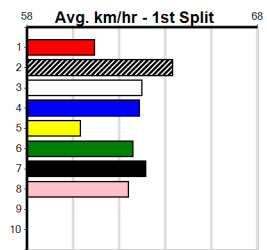

GEELONG PRINTING (275+RANK)

Distance: 400m, Race Type: Grade 6, Total Prizemoney: $1,530
1st: $1,000, 2nd: $320, 3rd: $160, 4th: $50

BLACKPOOL TRIP (2) is showing some promise and a clean getaway can see him lead from go to whoa. SUDOKU SHIRLEY (7) is better than her past few runs and she will be in the firing line from the outset. GOLD GIZMO (8) will find this a little easier.

Watchdog Tips: 2 7 8 1 **Bet:** Win 2

1

LILY THE THIEF [6] **$8.00**

BK Bitch May-20 Sire: JIMMY NEWOB Dam: ALPHA PHOEBE

Owner(s): D Cutmore Trainer: Gary Mannon (Gordon)

Winning Distances: < 300m (0) 300 - 399m (1) 400 - 499m (1) 500 - 599m (0) 600 - 699m (0) > 700m (0)

Winning Weights: 26.3(1) 26.4(1)

Run	Pos	Wgt	Sex	Age	Track	Date	Time	BON	Margin	1st/2nd (Time)	PIR	Checked	Comment	W/R	Split 1	S/P	Grade
5th	(6)	26.4	390	BAL	R11	25-Mar-24	22.97	22.25	11.00	VALLETTA DASH (22.25)	S/75	.	.	.	9.12	$16.50	T3-RW
6th	(6)	26.5	390	BAL	R9	01-Apr-24	22.95	22.14	6.50L	BORROWED TIME (22.51)	M/43	.	.	.	8.79	$16.00	T3-6
6th	(2)	26.6	400	GEL	R10	14-May-24	23.72	22.84	10.00	SUPER SIZE FRIES (23.02)	M/55	.	.	.	8.97	$110.50	6G
6th	(3)	26.3	400	GEL	R3	23-May-24	23.48	22.37	9.50L	FABRICATE (22.83)	M/65	.	.	.	8.89	$27.20	X67
7th	(5)	26.3	400	GEL	R4	28-May-24	23.40	22.41	10.00	TWO TOOTS (22.72)	M/55	.	.	.	8.69	$35.80	T3-6
7th	(6)	26.4	390	BAL	R10	02-Jun-24	23.19	22.08	13.00	RAPIDFIRE JAYDA (22.32)	M/67	.	.	.	8.86	$46.80	T3-6
8th	(4)	26.0	390	BAL	R3	09-Jun-24	23.35	22.34	12.00	MIGHTY MONARCH (22.56)	M/76	.	.	.	8.86	$69.80	T3-6
6th	(5)	25.9	400	GEL	R4	22-Jun-24	23.59	22.83	11.00	PEACHES (22.83)	M/76	.	.	.	8.88	$92.70	6G

Last 3 wins NOT included above

Run	Pos	Wgt	Sex	Age	Track	Date	Time	BON	Margin	1st/2nd (Time)	PIR	Checked	Comment	W/R	Split 1	S/P	Grade
1st	(6)	26.3	390	WBL	R2	18-Apr-22	22.61	22.34	2.75L	TINKER SALLY (22.80)	M/31	.	.	.	8.93	$4.50	M
1st	(8)	26.4	450	BAL	R7	06-Mar-23	26.04	25.74	0.25L	FRENCH WOOD (26.05)	M/221	.	.	.	6.78	$8.30	T3-RW

Box History

Bx	1st	2nd	3rd	4th	5th	6th	7th	8th
1								
2			1	1		2	1	1
3		1	1	2	1			
4			1	2	1		1	1
5						1	1	
6	1	1	1		2	1	1	
7		2	1			2	2	
8	1	1		2		2		

Prize Best Starts Trk/Dts APM: $6335.00 NBT 43-2-6-5 9-0-0-1 115

2

BLACKPOOL TRIP [6] **$2.60**

F Dog Jul-22 Sire: ASTON RUPEE Dam: LOCHINVAR ADORE

Owner(s): A Kenyon Trainer: Adrian Kenyon (Lara)

Winning Distances: < 300m (0) 300 - 399m (1) 400 - 499m (1) 500 - 599m (0) 600 - 699m (0) > 700m (0)

Winning Weights: 30.9(1) 31.0(1)

Run	Pos	Wgt	Sex	Age	Track	Date	Time	BON	Margin	1st/2nd (Time)	PIR	Checked	Comment	W/R	Split 1	S/P	Grade
4th	(7)	30.7	400	GEL	R4	25-Mar-24	23.16	22.68	5.50L	DARK LIGHTNING (22.81)	Q/23	.	.	.	8.59	$9.10	M
6th	(7)	31.0	390	BAL	R1	14-Apr-24	23.82	22.49	9.50L	HERE HUGO (23.19)	Q/26	.	.	.	8.74	$4.40	M
1st	(1)	31.0	400	GEL	R1	27-Apr-24	23.01	22.35	4.50L	WINTER BALE (23.31)	Q/11	.	.	.	8.44	$2.40	M
1st	(1)	30.9	390	BAL	R4	12-May-24	22.54	22.15	2.00L	KAYDEN'S CUDDLES (22.66)	Q/11	.	.	.	8.53	$2.20	T3-7
8th	(3)	30.6	400	GEL	R4	14-Jun-24	23.54	22.54	13.00	HOVLAND (22.68)	M/77	.	.	.	8.95	$19.30	X67H
6th	(6)	30.3	400	GEL	R11	25-Jun-24	23.10	22.50	5.50L	MORAIN GEMMA (22.74)	Q/36	.	.	.	8.37	$9.80	6G

Last 3 wins NOT included above

Bx	1st	2nd	3rd	4th	5th	6th	7th	8th
1	2							
2								
3								1
4								
5								
6						1		
7				1		1		
8								

Prize Best Starts Trk/Dts APM: $2755.00 23.01(1)-27/4/24 6-2-0-0 4-1-0-0 1853

Box History

Bx	1st	2nd	3rd	4th	5th	6th	7th	8th
1	2							
2								
3								1
4								
5								
6						1		
7				1		1		
8								

Prize Best Starts Trk/Dts APM: $2755.00 23.01(1)-27/4/24 6-2-0-0 4-1-0-0 1853