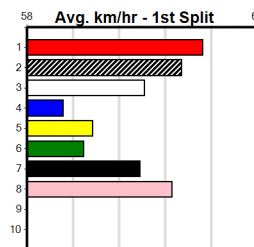

DOWNLOAD THE WATCHDOG APP (275+RANK)

Distance: 460m, Race Type: Grade 6, Total Prizemoney: $1,530
1st: $1,000, 2nd: $320, 3rd: $160, 4th: $50

INTERSTATE GIRL (1) is better than her past two runs and she is drawn to make every post a winner. TOUGH TAZ (8) has been luckless since his handy Sale win and he is expected to make amends today. INNER SPIRIT (7) can run a cheeky race

Watchdog Tips: 1 8 7 3 **Bet:** Win 1

1

INTERSTATE GIRL (NSW)[6] **Better than her past two, well drawn, yes** **$3.40**
BK Bitch May-22 Sire: SUPERIOR PANAMA Dam: REALLY UNREAL
Owner(s): N Powell
Winning Distances: < 300m (0) 300 - 399m (1) 400 - 499m (0) 500 - 599m (1) 600 - 699m (0) > 700m (0)
Winning Weights: 25.4(1) 26.4(1)

Post	Run	Dist	Track	Date	Time	BOB	Margin	1st/2nd (Time)	PIR	Checked	Comment	WR	Split 1	S/P	Grade	
7th	(8)	25.5	525	MEP	R2	27-Mar-24	31.59	29.96	13.00	CLASSIC GREY (30.72)	M/4767	.	.	.	5.28	$3.30 M
8th	(3)	25.2	525	MEP	R1	03-Apr-24	31.47	29.91	21.00	FLYING ENVY (30.04)	M/2234	.	V5	.	5.31	$5.30 M
1st	(5)	25.4	500	BEN	R2	24-Apr-24	28.61	28.24	6.50L	RUNNING BLIND (29.06)	Q/111	.	.	.	6.48	$1.80 T3-M
7th	(7)	25.4	525	MEP	R9	01-May-24	31.02	29.74	7.00L	RUXTON FLAME (30.54)	M/7666	.	.	.	5.27	$31.10 X67H
4th	(1)	25.4	525	MEP	R9	08-May-24	30.86	29.86	8.50L	BUN QUAKE (30.28)	M/2112	.	V5	.	5.17	$6.90 7
1st	(6)	26.4	390	SHP	R9	13-Jun-24	22.24	22.17	4.00L	HARBOUR LIGHTS (22.51)	M/11	.	.	.	8.40	$2.60 T3-7
6th	(8)	26.6	400	WGL	R3	18-Jun-24	23.35	22.54	6.00L	ASTON IMAGE (22.93)	S/46	.	.	.	8.60	$4.10 X67
4th	(3)	26.8	390	WBL	R9	24-Jun-24	22.76	22.13	8.00L	OUR ILLUSIONIST (22.21)	S/25	.	.	.	8.90	$3.30 6G

Last 3 wins NOT included above

Trainer: Jason Sharp (Lara)

Box History

Bx	1st	2nd	3rd	4th	5th	6th	7th	8th
1					1			
2								
3								1
4		1						
5	1							
6	1							
7				1				1
8						1		1

Prize Best	$3015.00
Starts	FSH
Trk/Dts	10-2-1-0
APM	0-0-0-0
	2244

2

HARRY CHANA (NSW)[6] **Down on confidence, can push wide, place** **$7.50**
BK Dog Dec-21 Sire: ZAMBORA BROCKIE Dam: ELEGANT MALT
Owner(s): INTEGRITY CHASING (SYN), T Cogger, M Cogger
Winning Distances: < 300m (0) 300 - 399m (2) 400 - 499m (0) 500 - 599m (0) 600 - 699m (0) > 700m (0)
Winning Weights: 30.3(1) 30.4(1)

Post	Run	Dist	Track	Date	Time	BOB	Margin	1st/2nd (Time)	PIR	Checked	Comment	WR	Split 1	S/P	Grade	
6th	(5)	30.0	390	SHP	R1	18-Mar-24	22.89	21.84	12.00	SODA DUKE (22.09)	M/66	.	.	.	9.22	$13.00 M
2nd	(4)	30.4	390	SHP	R1	23-Mar-24	22.39	21.98	0.10L	BOUNDING CHIEF (22.38)	Q/11	.	.	.	8.43	$12.00 M
1st	(1)	30.3	390	SHP	R1	01-Apr-24	22.50	21.79	0.25L	WHERE TO NEXT (22.52)	Q/11	.	SW	.	8.46	$4.30 M
1st	(1)	30.4	390	SHP	R4	05-Apr-24	22.45	21.82	0.50L	AYIA THE SLAYER (22.48)	Q/11	.	.	.	8.47	$4.20 X67
6th	(5)	30.9	390	SHP	R3	15-Apr-24	22.85	21.75	8.00L	ASTON VALERIA (22.31)	M/67	.	.	W	8.72	$5.30 X67
8th	(8)	30.8	390	SHP	R3	22-Apr-24	22.91	21.96	8.50L	TWILIGHT HUGO (22.33)	M/78	.	.	W	8.84	$16.40 X67
6th	(6)	29.9	400	MTG	R5	16-Jun-24	24.21	22.83	14.00	ASTON REIMS (23.24)		.	.	.	11.50	$11.00 6
5th	(8)	29.8	400	MTG	R6	23-Jun-24	23.62	22.94	7.50L	TERRIFIC MOLLY (23.09)		.	.	.	11.10	$7.50 6

Last 3 wins NOT included above

Trainer: Peter Crawley (Mortlake)

Box History

Bx	1st	2nd	3rd	4th	5th	6th	7th	8th
1	2							
2								1
3								
4		1						
5						2		
6						1		
7		1						
8			1		1			1

Prize Best	$4730.00
Starts	FSH
Trk/Dts	11-2-2-1
APM	0-0-0-0
	2786