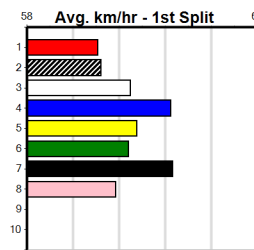

TOPCAT VIDEO PRODUCTIONS (275+RANK)

Distance: 460m, Race Type: Grade 7, Total Prizemoney: $1,530
1st: $1,000, 2nd: $320, 3rd: $160, 4th: $50

PAW VINCE (2) has continued to get better with every run and he should assume control before the bend. TORRENTIAL (6) was far from disgraced here last time and she is better suited to this journey. WINTER BALE (7) can run a cheeky race

Watchdog Tips: **2** **6** **7** **4** **Bet:** **Win 2**

1

SASSY RICO [7] **Poor strike rate, gets buried back early, no** **$12.00**

BK Bitch Aug-21 Sire: HARD STYLE RICO Dam: SASSY RIOT Trainer: Daniel Harvey (Melton Sth)

Owner(s): D Harvey
Winning Distances: < 300m (0) 300 - 399m (0) 400 - 499m (1) 500 - 599m (0) 600 - 699m (0) > 700m (0)
Winning Weights: 26.4(1)

Run	Pos	Wgt	Dist	Track	Date	Time	BOB	Margin	1st/2nd (Time)	PIR	Checked	Comment	WR	Split 1	S/P	Grade
3rd	(3)	28.3	460	GEL	R3	26-Dec-23	26.94	26.15	7.00L KEL OF KINTYRE (26.47)	M/666	.	.	.	6.94	$8.70	M
1st	(1)	26.4	425	BEN	R1	24-Apr-24	24.67	24.06	3.00L SPINNING STARS (24.88)	Q/221	.	SW	.	6.79	$7.80	T3-M
4th	(1)	26.2	390	WBL	R4	29-Apr-24	22.78	22.39	4.50L AGGREGATE (22.46)	Q/44	.	.	.	8.90	$7.80	7
5th	(5)	26.1	450	BAL	R10	06-May-24	26.19	25.55	5.50L FRANKLY FEVER (25.82)	M/653	.	.	.	6.92	$40.80	T3-RW
3rd	(5)	25.9	425	BEN	R4	11-May-24	24.63	24.05	1.75L KHAN CRAIG (24.51)	M/333	.	.	.	6.76	$9.10	7
8th	(8)	26.7	390	BAL	R9	02-Jun-24	23.22	22.08	9.00L MIGHTY MONARCH (22.60)	M/78	.	.	.	8.84	$12.00	T3-7
7th	(1)	26.7	425	BEN	R3	12-Jun-24	25.08	23.95	5.50L PARWAN'S STAR (24.71)	M/467	.	.	.	6.74	$13.70	7
5th	(4)	26.2	400	GEL	R3	22-Jun-24	23.56	22.83	10.00 PAW CHEYENNE (22.88)	M/45	.	.	.	8.76	$17.60	7

Last 3 wins NOT included above

Box	1st	2nd	3rd	4th	5th	6th	7th	8th
1	1							
2			1				1	2
3		1						
4		1			1			1
5			1		1			
6				1				
7					1			1
8								1

Prize					$2250.00			
Best					NBT			
Starts					17-1-2-3			
Trk/Dts					1-0-0-1			
APM					976			

2

PAW VINCE (NSW)[7] **Continues to get better, likely leader, yes** **$2.60**

BK Dog Sep-22 Sire: FERNANDO BALE Dam: HELMA BALE Trainer: Samantha Grenfell (Anakie)

Owner(s): B Wheeler
Winning Distances: < 300m (0) 300 - 399m (0) 400 - 499m (1) 500 - 599m (0) 600 - 699m (0) > 700m (0)
Winning Weights: 30.3(1)

Run	Pos	Wgt	Dist	Track	Date	Time	BOB	Margin	1st/2nd (Time)	PIR	Checked	Comment	WR	Split 1	S/P	Grade
6th	(8)	30.0	400	GEL	R1	10-May-24	23.95	22.76	10.00 QUEEN KATE (23.26)	S/87	.	.	.	8.95	$5.10	M
4th	(3)	30.1	390	BAL	R1	15-May-24	22.59	22.06	4.00L PAW TIKI (22.32)	S/64	.	.	.	8.84	$41.10	M
4th	(6)	29.8	390	BAL	R1	22-May-24	22.80	21.85	6.00L LETHAL AVENGER (22.41)	S/64	.	.	.	8.89	$5.60	M
2nd	(2)	30.2	400	GEL	R2	21-Jun-24	23.06	22.41	2.75L OSPREY WIZARD (22.88)	M/42	.	.	.	8.69	$6.80	M
1st	(4)	30.3	400	GEL	R3	25-Jun-24	22.93	22.50	1.5L SCOOP THE LOOT (23.04)	M/21	.	.	.	8.76	$1.50	M

Last 3 wins NOT included above

Box	1st	2nd	3rd	4th	5th	6th	7th	8th
1								
2		1						
3				1				
4	1							
5								
6				1				
7								
8							1	

Prize					$1670.00			
Best					FSTD			
Starts					5-1-1-0			
Trk/Dts					0-0-0-0			
APM					1640