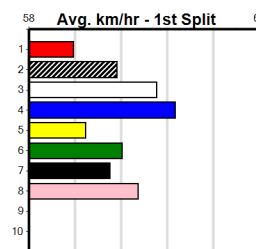

Geelong
10
5:55PM
(VIC time)

NP ELECTRICAL (275+RANK)

Distance: 400m, Race Type: Grade 7, Total Prizemoney: $1,530
1st: $1,000, 2nd: $320, 3rd: $160, 4th: $50

MR. BOOT BOOT (2) has been luckless since his handy 22.74 win here and he can make amends today. IT'S NOT MESSI (8) is suitably drawn out wide and he can work into the mix mid race. BABY TIME (5) has good early burn.

Watchdog Tips: **2** **8** **5** **1** **Bet:** **Win 2**

1

DONATELLO ZEAL [7] **Better than his past two, well drawn, respect** **$7.50**
BK Dog Jun-22 Sire: SUPERIOR PANAMA Dam: ZEAL SENSATION
Owner(s): Real zeal (SYN), M Tabb, J Whittle, S Tabb, W Whittle, M Brown
Winning Distances: < 300m (0) 300 - 399m (1) 400 - 499m (0) 500 - 599m (0) 600 - 699m (0) > 700m (0)
Winning Weights: 29.8(1)

Box	1st	2nd	3rd	4th	5th	6th	7th	8th
1								
2	1							1
3								
4					1			
5								
6								
7						2		
8	1				1			

Prize Best $1320.00 NBT
Starts 7-1-1-0
Trk/Dts 2-0-1-0
APM 1256

2

MR. BOOT BOOT [7] **Handy PB here, good turn of foot, go close** **$2.60**
WBK Dog Apr-22 Sire: KEYBOW Dam: ALVIRA
Owner(s): J Farrugia
Winning Distances: < 300m (0) 300 - 399m (0) 400 - 499m (1) 500 - 599m (0) 600 - 699m (0) > 700m (0)
Winning Weights: 32.0(1)

Box	1st	2nd	3rd	4th	5th	6th	7th	8th
1	1				1		1	
2						1	1	1
3								
4				2			1	
5					1			
6								
7					1	1		
8		1						

Prize Best $1160.00
Starts 22.74(1)-23/4/24
Trk/Dts 13-1-0-1
APM 728

3

SISTERS NEW [7] **Steady since her maiden win, place preferred** **$6.00**
BD Bitch May-22 Sire: FERNANDO BALE Dam: FRONT PAGE NEWS
Owner(s): F Cremona
Winning Distances: < 300m (0) 300 - 399m (1) 400 - 499m (0) 500 - 599m (0) 600 - 699m (0) > 700m (0)
Winning Weights: 22.8(1)

Box	1st	2nd	3rd	4th	5th	6th	7th	8th
1								
2	1			1				
3								
4						1	1	2
5		1						
6								
7								
8			1	1			1	

Prize Best $1020.00 NBT
Starts 11-1-1-1
Trk/Dts 1-0-0-0
APM 945

4

RIVERDALE TURBO [7] **Down on confidence, needs to lead, prefer others** **$21.00**
BK Dog Aug-21 Sire: FERNANDO BALE Dam: CRUISING BETTY
Owner(s): RIVERDALE (SYN), M Abela, I Green, C Abela
Winning Distances: < 300m (0) 300 - 399m (0) 400 - 499m (1) 500 - 599m (0) 600 - 699m (0) > 700m (0)
Winning Weights: 32.8(1)

Box	1st	2nd	3rd	4th	5th	6th	7th	8th
1		1						1
2	1				1		1	
3			1			1	2	
4								
5					2	1		
6					1	1		
7			1	1		2	1	
8			2					

Prize Best $1930.00
Starts 23.00(2)-23/4/24
Trk/Dts 22-1-0-5
APM 858

5

BABY TIME [7] **Improving type, good muster, can threaten** **$4.20**
BK Bitch Jul-22 Sire: FERAL FRANKY Dam: MISS ROXY
Owner(s): P Arnott
Winning Distances: < 300m (0) 300 - 399m (0) 400 - 499m (1) 500 - 599m (0) 600 - 699m (0) > 700m (0)
Winning Weights: 30.6(1)

Box	1st	2nd	3rd	4th	5th	6th	7th	8th
1								
2		1			1			
3			1					
4								
5					1			1
6	1							
7								
8								

Prize Best $1420.00
Starts 22.97(6)-18/6/24
Trk/Dts 6-1-0-2
APM 1316