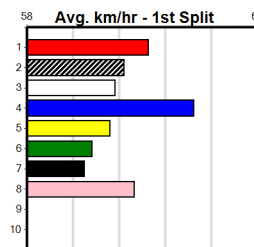

THE BECKLEY CENTRE GEELONG (275+RANK)

Distance: 400m, Race Type: Maiden, Total Prizemoney: $1,530
1st: $1,000, 2nd: $320, 3rd: $160, 4th: $50

ASTON SEAN (6) is a member of a strong kennel and he can atone for his two luckless runs to date. CONNOR FLYNN JET (3) has been placed in three of her past five and she can lead them up. OUT TO STAGGER (5) can run a cheeky race.

Watchdog Tips: **6** **3** **5** **8** **Bet:** **Win 6**

Form Box	Wgt	Dist	Track	Date	Time	BON	Margin	1st/2nd (Time)	PIR	Checked	Comment	W/R	Split 1	S/P	Grade

1

LOSE MY NUMBER [M] Biks **$7.50**

BD Dog **May-22** **Sire: FERAL FRANKY** **Dam: PRINNY ARANDT**

Owner(s): M Brealey **Trainer: Max Zammit (Exford)**

Winning Distances: < 300m (0) 300 - 399m (0) 400 - 499m (0) 500 - 599m (0) 600 - 699m (0) > 700m (0)

Winning Weights:

4th (2)	33.2	410	HOR	R2	09-Apr-24	24.48	23.26	11.00	MISS MARY JO (23.72)	Q/34	.	.	.	10.81	$33.60	MH
6th (8)	33.8	410	HOR	R3	12-Apr-24	24.62	23.58	12.00	AEROBIC ICE AGE (23.80)	S/56	.	.	.	10.84	$9.00	M
4th (4)	32.7	390	BAL	R2	12-May-24	22.67	22.15	6.00L	LEONARDO ZEAL (22.29)	M/23	.	V10	.	8.52	$20.10	T3-M
ST (-)	32.6	400	GEL	R1	11-Jun-24	23.36	.	8.00L	Trial Cleared	M/22	.	.	3of4	8.60	.	ST
6th (3)	33.0	400	GEL	R2	18-Jun-24	23.73	22.63	15.00	JERSEY JET (22.72)	M/66	.	.	.	8.75	$12.90	M

Last 3 wins NOT included above

Box History

Bx	1st	2nd	3rd	4th	5th	6th	7th	8th
1								
2								
3				1				
4					1			
5								
6								
7								
8						1		

Prize Best $125.00 NBT
Starts 4-0-0-0
Trk/Dts 1-0-0-0
APM 85

2

SURANNE BALE (NSW)[M] **$16.00**

WBK Bitch **May-22** **Sire: ALLEN DEED** **Dam: WANNA ALLEN**

Owner(s): B Wheeler **Trainer: Daniel Gibbons (Avalon)**

Winning Distances: < 300m (0) 300 - 399m (0) 400 - 499m (0) 500 - 599m (0) 600 - 699m (0) > 700m (0)

Winning Weights:

6th (6)	27.8	400	GEL	R1	14-Jun-24	23.72	22.54	14.00	MISS PATSY (22.76)	M/46	.	.	.	8.89	$5.30	M
7th (6)	28.0	400	GEL	R1	21-Jun-24	24.44	22.41	22.00	SIR DODGE (22.93)	M/77	.	V0	.	8.86	$26.10	M

Last 3 wins NOT included above

Box History

Bx	1st	2nd	3rd	4th	5th	6th	7th	8th
1								
2								
3								
4								
5								
6						1	1	
7								
8								

Prize Best $0.00 NBT
Starts 2-0-0-0
Trk/Dts 2-0-0-0
APM 0

3

CONNOR FLYNN JET [M] **$4.20**

BK Bitch **May-22** **Sire: MY REDEEMER** **Dam: LADY EMERALD**

Owner(s): K Dalglish **Trainer: Russell Edwards (Langwarrin)**

Winning Distances: < 300m (0) 300 - 399m (0) 400 - 499m (0) 500 - 599m (0) 600 - 699m (0) > 700m (0)

Winning Weights:

6th (6)	21.8	400	GEL	R2	23-Apr-24	23.53	22.56	12.00	MR. BOOT BOOT (22.74)	M/66	.	.	.	8.83	$48.10	M
5th (5)	22.2	410	HOR	R1	26-Apr-24	24.66	23.65	15.00	SOLO EFFORT (23.65)	M/55	.	.	.	11.14	$32.50	M
4th (5)	22.1	350	HVL	R3	06-May-24	20.33	19.70	7.50L	SHARNI'S BOY (19.82)	S/4	.	.	.	6.94	$5.70	M
2nd (8)	21.8	435	SLE	R1	22-May-24	25.43	24.63	0.50L	MR. DRIFTER (25.40)	M/211	.	.	.	5.40	$11.40	M
3rd (8)	21.7	435	SLE	R2	27-May-24	25.19	24.27	1.25L	GYPSY KING (25.12)	Q/111	.	.	.	5.35	$8.70	M
4th (2)	21.9	400	GEL	R1	04-Jun-24	23.27	22.69	4.25L	SUDOKU JAXON (22.99)	Q/31	.	.	.	8.62	$12.00	M
2= (7)	22.1	425	BEN	R2	08-Jun-24	24.84	24.27	1.25L	AMAZING STELLAR (24.77)	Q/221	.	.	.	6.72	$5.30	M
5th (7)	22.4	390	BAL	R1	16-Jun-24	23.40	22.46	13.00	BRILEY RIOT (22.55)	S/55	.	.	.	8.77	$19.60	T3-M

Last 3 wins NOT included above

Box History

Bx	1st	2nd	3rd	4th	5th	6th	7th	8th
1								
2				1				
3								
4								1
5					1	1		
6							1	
7		1				1		
8		1	1					

Prize Best $820.00 NBT
Starts 9-0-2-1
Trk/Dts 2-0-0-0
APM 714