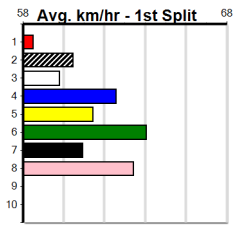

Warragul

SPORTSBET GREEN TICKS (275+RANK)

Distance: 400m, Race Type: Maiden, Total Prizemoney: $1,530
1st: $1,000, 2nd: $320, 3rd: $160, 4th: $50

1
2:45PM
(VIC time)

TERRORISING TOM (8) has been solidly placed in his past three and he has the speed to cross and lead throughout. LET'S MAKE UP (7) has been luckless in her two runs to date and she can make amends. COLLINDA POPS (6) can settle near the speed.

Watchdog Tips: **8** **7** **6** **4** **Bet:** **Win 8**