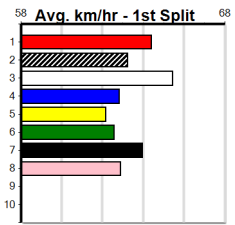

HOOKED ON SCOTCH AT STUD (275+RAN)

Distance: 460m, Race Type: Grade 5, Total Prizemoney: $1,530
1st: $1,000, 2nd: $320, 3rd: $160, 4th: $50

SHOWGIRL SHIRLEY (1) should land on the arm and she is a different chaser when in the clear.
BLOCK BUSTED (8) is racing with confidence and he will get plenty of room in the early stages.
BOURNE SUPREMACY (7) has solid claims.

Watchdog Tips:

1 **8** **7** **6**

Bet:

Win 1