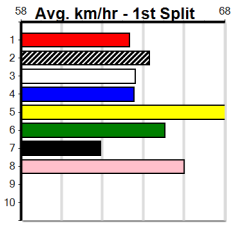

HARD STYLE RICO AT STUD (275+RANK)

Distance: 400m, Race Type: Grade 6, Total Prizemoney: $1,530
1st: $1,000, 2nd: $320, 3rd: $160, 4th: $50

URANA RHINO (5) has been racing with confidence up the straight and she looks suited in this event. URANA PANDA (8) was never headed here last time and she will pressure her kennel mate throughout. PAW MARVEL (1) has the good draw.

Watchdog Tips: 5 8 1 2 **Bet:** Win 5