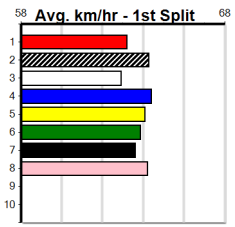

SENNACHIE AT STUD (275+RANK)

Distance: 460m, Race Type: Grade 5, Total Prizemoney: $1,530
1st: $1,000, 2nd: $320, 3rd: $160, 4th: $50

6

4:37PM

(VIC time)

OUR TIE BREAKER (1) should be able to hold the early lead and he is hard to get past when in the clear. ZIPPING PATTY (4) has been solidly placed in his past 2 and he can settle on the speed. KYANITE KAZ (5) has a good record here and just needs luck

Watchdog Tips:

1

4

5

8

Bet:

Win 1