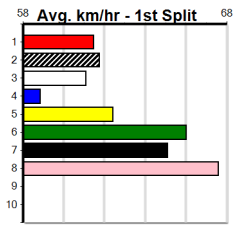

KHANS HOSPITALITY SERVICES (275+RA

Distance: 400m, Race Type: Grade 7, Total Prizemoney: $1,530
1st: $1,000, 2nd: $320, 3rd: $160, 4th: $50

BONIECKI (1) owns a slick 22.73 PB here and he is drawn to make every post a winner. METAL BENDER (6) was solidly placed when resuming from a spell and he should be in the firing line throughout. ARKA RIVER (5) is more than capable.

Watchdog Tips:

1

6

5

8

Bet:

Win 1