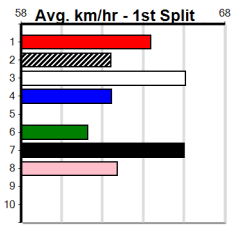

OAKS SUPER BOX FOR HIRE (275+RANK)

Distance: 400m, Race Type: Grade 7, Total Prizemoney: $1,530
1st: $1,000, 2nd: $320, 3rd: $160, 4th: $50

4

3:49PM

(VIC time)

IT'S NOT MESSI (8) is far better than his form reads and he can stay wide in his races. ASTON CONGO (7) is better than his past two runs and he can settle on the speed. RIPPED MIKADO (3) is an improving type.

Watchdog Tips:

8

7

3

1

Bet:

Win 8