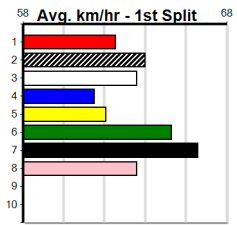

# PAUA OF BUDDY AT STUD (275+RANK)

Distance: 400m, Race Type: Grade 6, Total Prizemoney: \$1,530  
1st: \$1,000, 2nd: \$320, 3rd: \$160, 4th: \$50

LAKEVIEW JACK (3) owns a smart 22.88 PB here and he will find this easier than his most recent racing. BLUE NITROGEN (4) is better than his past few runs and he can follow the three across early on. SHARNI'S BOY (6) just needs luck early on