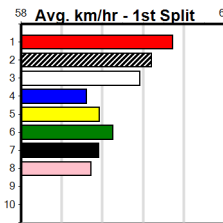

12
6:40PM
(VIC time)

SPORTSBET GO THE BLUE DOG (275+RA)

Distance: 400m, Race Type: Grade 5, Total Prizemoney: $1,530
1st: $1,000, 2nd: $320, 3rd: $160, 4th: $50

Watchdog Tips: **1** **2** **3** **8** **Bet:** **Win 1**

QUEST FOR DREAMS (1) was a handy 22.93 winner here in June and she looks to have a bit on these. STOLEN ROLEX (2) has a good record here and he will get a nice run through early on. SPECIAL SIAN (3) can come out running at times