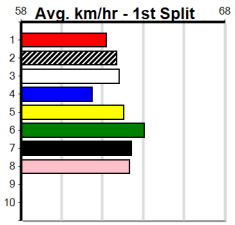

SHIMA SHINE AT STUD (275+RANK)

Distance: 400m, Race Type: Grade 5, Total Prizemoney: $1,530
1st: $1,000, 2nd: $320, 3rd: $160, 4th: $50

7
4:57PM
(VIC time)

SPICY SIREN (7) has the speed to cross and lead and she is a bold front running speedster. FIRE FEATHER (8) has a good record here and she will get a nice cart across in the early stages. ENRAGED (4) just needs a little luck in the early stages

Watchdog Tips: **7** **8** **4** **1** **Bet:** **Win 7**