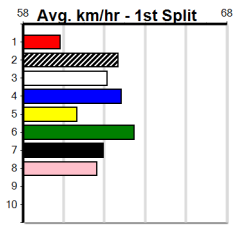

Warragul

BARN BAR FUNCTION ROOM (275+RANK)

Distance: 460m, Race Type: Mixed 6/7, Total Prizemoney: $1,530
1st: $1,000, 2nd: $320, 3rd: $160, 4th: $50

5

4:09PM

(VIC time)

OH LANA (6) owns a handy 26.27 PB here and she is expected to fire after a freshen up. VELOX BALE (2) has been impressive in her past two and she can work into the mix mid race. LOVELY MEMORIES (4) can run a cheeky race

Watchdog Tips: **6** **2** **4** **5** **Bet:** **Box Quinella 2,4,6 ($10 for 333.33%)**