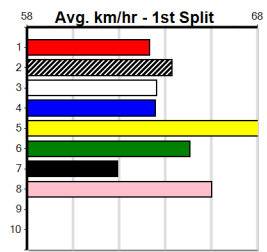

HARD STYLE RICO AT STUD (275+RANK)

Distance: 400m, Race Type: Grade 6, Total Prizemoney: $1,530
1st: $1,000, 2nd: $320, 3rd: $160, 4th: $50

URANA RHINO (5) has been racing with confidence up the straight and she looks suited in this event. URANA PANDA (8) was never headed here last time and she will pressure her kennel mate throughout. PAW MARVEL (1) has the good draw.

Watchdog Tips: 5 8 1 2 Bet: Win 5

PAW MARVEL (NSW)[6] Strong type, drawn to settle close, threat
WBK Dog Aug-22 Sire: NEED MY MONEYNOW Dam: FORTUNA BALE
Owner(s): L Harris
Winning Distances: < 300m (0) 300 - 399m (0) 400 - 499m (2) 500 - 599m (0) 600 - 699m (0) > 700m (0)
Trainer: Tammy Kennedy-harris (Devon M)
ENG BEN 2024-07-17
Box History table and Prize Best Starts table included.

OUT OF CHARGE [6] Solid record here, handy PB, must keep safe
WF Dog Jan-22 Sire: OUT OF RANGE Dam: FURIOUS FLOSS
Owner(s): S Abela
Winning Distances: < 300m (0) 300 - 399m (1) 400 - 499m (1) 500 - 599m (0) 600 - 699m (0) > 700m (0)
Trainer: Joseph Abela (Clyde)
Box History table and Prize Best Starts table included.

OUR GLAD [6] Spared the lids last time, this is harder
BEF Bitch Nov-20 Sire: BARCIA BALE Dam: COURTING
Owner(s): J Gieschen
Winning Distances: < 300m (0) 300 - 399m (1) 400 - 499m (1) 500 - 599m (0) 600 - 699m (0) > 700m (0)
Trainer: Jennifer Gieschen (Valencia Cree)
Box History table and Prize Best Starts table included.

ASTON VALOUR [6] Capable but is surrounded by pace, tested
BKW Bitch May-22 Sire: ASTON DEE BEE Dam: ASTON GWEN
Owner(s): R Borda
Winning Distances: < 300m (0) 300 - 399m (2) 400 - 499m (0) 500 - 599m (0) 600 - 699m (0) > 700m (0)
Trainer: Jacqueline Berry (Ripplebrook)
Box History table and Prize Best Starts table included.

URANA RHINO [6] Explodes soon after box rise, hard to reel in
BE Bitch May-22 Sire: FERNANDO BALE Dam: MA'S PLUM JAM
Owner(s): S Mallia
Winning Distances: < 300m (0) 300 - 399m (2) 400 - 499m (0) 500 - 599m (0) 600 - 699m (0) > 700m (0)
Trainer: Simon Mallia (Nyora)
Box History table and Prize Best Starts table included.