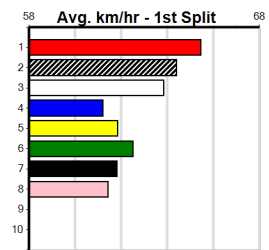

SPORTSBET GO THE BLUE DOG (275+RANK)

Distance: 400m, Race Type: Grade 5, Total Prizemoney: $1,530
1st: $1,000, 2nd: $320, 3rd: $160, 4th: $50

QUEST FOR DREAMS (1) was a handy 22.93 winner here in June and she looks to have a bit on these. STOLEN ROLEX (2) has a good record here and he will get a nice run through early on. SPECIAL SIAN (3) can come out running at times

Watchdog Tips: 1 2 3 8 Bet: Win 1

QUEST FOR DREAMS [5] Class edge, should hold the top, hard to reel in $2.40
Owner(s): C Kas
Winning Distances: < 300m (0) 300 - 399m (0) 400 - 499m (1) 500 - 599m (3) 600 - 699m (0) > 700m (0)
Box History table and Prize Best Starts table included.

STOLEN ROLEX (NSW)[5] Good record here, gets the gun run, danger $4.60
Owner(s): L Weeks
Winning Distances: < 300m (0) 300 - 399m (5) 400 - 499m (2) 500 - 599m (0) 600 - 699m (0) > 700m (0)
Box History table and Prize Best Starts table included.

SPECIAL SIAN [5] Can come out running, threat if crosses $6.00
Owner(s): S Flynn
Winning Distances: < 300m (0) 300 - 399m (1) 400 - 499m (2) 500 - 599m (0) 600 - 699m (0) > 700m (0)
Box History table and Prize Best Starts table included.

HEAD BIN [5] Steady since resuming, needs to find plenty $16.00
Owner(s): N Bischoff
Winning Distances: < 300m (0) 300 - 399m (5) 400 - 499m (0) 500 - 599m (0) 600 - 699m (0) > 700m (0)
Box History table and Prize Best Starts table included.

SNOWY ALFORD (NSW)[5] Tough draw, may get crowded, next time $14.00
Owner(s): I Dann
Winning Distances: < 300m (0) 300 - 399m (0) 400 - 499m (3) 500 - 599m (0) 600 - 699m (0) > 700m (0)
Box History table and Prize Best Starts table included.