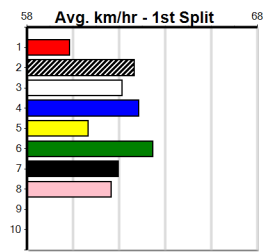

BARN BAR FUNCTION ROOM (275+RANK)

Distance: 460m, Race Type: Mixed 6/7, Total Prizemoney: $1,530
1st: $1,000, 2nd: $320, 3rd: $160, 4th: $50

OH LANA (6) owns a handy 26.27 PB here and she is expected to fire after a freshen up. VELOX BALE (2) has been impressive in her past two and she can work into the mix mid race. LOVELY MEMORIES (4) can run a cheeky race

Watchdog Tips: **6** **2** **4** **5** **Bet:** **Box Quinella 2,4,6 ($10 for 333.33%)**

1

BUCKET OF OIL [6] **Yet to win here in 25 attempts, place best** **$10.00**

BK Dog Nov-20 **Sire: ZAMBORA BROCKIE Dam: SPECIAL KIRST** **Trainer: Loren Dalziel (Longwarry)**

Owner(s): L Dalziel

Winning Distances: < 300m (0) 300 - 399m (0) 400 - 499m (2) 500 - 599m (0) 600 - 699m (0) > 700m (0)

Winning Weights: 36.2(1) 37.5(1)

8th (3)	38.5	435	SLE	R10	27-May-24	25.62	24.27	16.00	DASHER BALE (24.56)	M/787	5.55	$136.20	6G
6th (7)	38.2	460	WGL	R7	04-Jun-24	26.71	26.11	8.00L	THUNDERBOLT ROSS	M/555	6.76	$75.10	T3-6
6th (3)	38.6	460	WGL	R5	13-Jun-24	26.80	26.03	9.50L	SHIV ROY (26.14)	S/888	6.87	$98.90	X67
8th (4)	38.3	460	WGL	R7	20-Jun-24	26.96	26.11	10.00	RARE TARRA (26.27)	M/478	6.85	$27.30	T3-6
6th (5)	37.8	460	WGL	R9	27-Jun-24	27.15	26.09	12.00	KYANITE KAZ (26.35)	M/886	7.01	$53.00	6G
4th (4)	38.2	460	GEL	R7	02-Jul-24	26.65	25.94	6.00L	INTERSTATE GIRL (26.25)	S/444	6.92	$41.80	6G
8th (8)	38.3	450	TRA	R7	08-Jul-24	25.98	24.96	3.25L	RANGER'S GIRL (25.77)	M/556	6.91	$31.80	X67
3rd (1)	38.6	460	WGL	R5	11-Jul-24	26.98	26.48	5.50L	JOY RIDE (26.62)	S/323	6.79	$100.00	T3-RW

Last 3 wins NOT included above

1st (1)	36.2	440	SLE	R2	30-Dec-22	25.14	24.38	13.00	SPOLLY JOHN (25.99)	Q/111	5.31	$7.30	M
1st (4)	37.5	435	SLE	R9	29-Feb-24	25.06	24.72	0.50L	GARY ON STILTS (25.08)	M/334	5.44	$25.40	7

Box History

Bx	1st	2nd	3rd	4th	5th	6th	7th	8th
1	1	1	6		1		1	4
2		1	1			1	2	1
3				1	1	2	3	2
4	1			1	1	1	1	4
5					1	3	2	2
6		2	2			1	1	
7		1		1		3	2	1
8							2	3

Prize Best Starts Trk/Dts APM $6090.00 NBT 66-2-5-10 25-0-2-5 1097

2

VELOX BALE (NSW)[6] **Impressive in her past two, main danger** **$4.00**

FBD Bitch Feb-22 **Sire: DROOPYS SYDNEY Dam: WINNIE ALLEN** **Trainer: Tammy Kennedy-harris (Devon M)**

Owner(s): L Harris

Winning Distances: < 300m (0) 300 - 399m (0) 400 - 499m (2) 500 - 599m (0) 600 - 699m (0) > 700m (0)

Winning Weights: 26.2(1) 26.7(1)

5th (1)	27.0	460	WGL <th>R7</th> <th>23-May-24</th> <th>26.64</th> <th>26.11</th> <th>7.00L</th> <th>SERGEANT POPE (26.15)</th> <th>Q/235</th> <th>6.60</th> <th>$5.80</th> <th>X67</th>										
3rd (7)	26.9	510	SLE	R7	26-May-24	29.18	28.85	2.00L	PEG (29.04)	M/333	9.32	$12.30	X67
2nd (8)	26.9	510	SLE	R4	02-Jun-24	29.19	28.83	2.50L	LAKEVIEW JAN (29.01)	M/222	9.33	$9.90	X67
6th (5)	27.0	525	MEA	R2	08-Jun-24	30.84	29.80	11.00	YAMANU BALE (30.12)	M/3886	5.20	$33.00	6G
6th (2)	26.8	460	WGL	R4	11-Jun-24	26.73	25.67	9.00L	CONSPIRED (26.13)	M/888	6.88	$36.80	X67
6th (1)	27.1	400	GEL	R10	05-Jul-24	23.18	22.48	9.00L	PUNCHY (22.58)	Q/76	8.78	$58.50	X67
3rd (8)	27.4	460	GEL	R5	09-Jul-24	26.46	26.13	0.25L	SPINKER KIM (26.44)	M/455	6.85	$5.20	X67
2nd (4)	27.6	450	BAL	R5	14-Jul-24	25.66	25.38	0.10L	SPAGHETTI ARMS (25.66)	M/222	6.75	$5.10	T3-RW

Last 3 wins NOT included above

1st (4)	26.2	435	SLE	R1	05-May-24	25.00	24.32	1.25L	BIG SOLOMONA (25.08)	Q/331	5.38	$25.70	M
1st (2)	26.7	460	WGL	R7	09-May-24	26.58	26.35	0.25L	ANOKE (26.59)	M/222	6.70	$3.60	X67

Box History

Bx	1st	2nd	3rd	4th	5th	6th	7th	8th
1					1	1		
2	1			1		1		1
3								
4	1	1	1	1	1	1		
5			1			1		
6		1			1			
7	1	1	1	1				
8		1	1					

Prize Best Starts Trk/Dts APM $5605.00 26.58(2)-9/5/24 21-2-4-4 5-1-1-0 3747