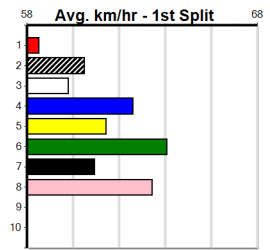

SPORTSBET GREEN TICKS (275+RANK)

Distance: 400m, Race Type: Maiden, Total Prizemoney: $1,530
1st: $1,000, 2nd: $320, 3rd: $160, 4th: $50

TERRORISING TOM (8) has been solidly placed in his past three and he has the speed to cross and lead throughout. LET'S MAKE UP (7) has been luckless in her two runs to date and she can make amends. COLLINDA POPS (6) can settle near the speed.

Watchdog Tips: 8 7 6 4 Bet: Win 8

Form Box Wgt Dist Track Date Time BON Margin 1st/2nd (Time) PIR Checked Comment W/R Split 1 S/P Grade

BOIL THE BILLY [M] Steady to date, needs more time, tested $12.00
Owner(s): C Fulford
Winning Distances: < 300m (0) 300 - 399m (0) 400 - 499m (0) 500 - 599m (0) 600 - 699m (0) > 700m (0)
Winning Weights:
5th (8) 29.0 350 TRA R1 15-May-24 20.56 19.69 7.00L GIN CHASER (20.09) M/55 6.86 $22.70 M
5th (7) 28.9 350 TRA R2 29-May-24 20.63 19.62 9.00L UNACCEPTABLE PEN (20.03) M/55 6.88 $8.10 M
3rd (4) 29.0 350 TRA R1 31-May-24 20.73 19.59 6.00L PAW PAVLOV (20.31) M/35 6.80 $8.60 M
7th (5) 29.2 435 SLE R3 05-Jun-24 25.91 24.37 13.00 TILLY GIRL (25.00) S/667 5.61 $26.10 M
5th (3) 29.5 400 WGL R2 13-Jun-24 23.79 22.90 8.50L BLUE NITROGEN (23.20) M/54 8.87 $21.60 M
7th (8) 29.5 435 SLE R1 19-Jun-24 25.74 24.41 12.00 COLLINDA LAW (24.97) S/656 5.62 $55.40 M
7th (1) 29.5 350 TRA R3 05-Jul-24 21.13 19.49 16.00 OUR IVIE ROSE (20.03) S/78 7.08 $21.10 M
4th (1) 29.4 350 TRA R1 08-Jul-24 20.43 19.86 2.75L VIC ROSE (20.25) M/25 6.76 $9.00 M
Last 3 wins NOT included above

Box History
Bx 1st 2nd 3rd 4th 5th 6th 7th 8th
1 1
2 1
3 1
4 1
5 1
6 1
7 1
8 1
Prize Best $310.00 NBT
Starts 8-0-0-1
Trk/Dts 1-0-0-0
APM 258

TIMBER JACK [M] Well beaten in both runs, prefer to watch $10.00
Owner(s): Eye Candy (SYN), C Wilk, K Gorman
Winning Distances: < 300m (0) 300 - 399m (0) 400 - 499m (0) 500 - 599m (0) 600 - 699m (0) > 700m (0)
Winning Weights:
7th (1) 28.2 435 SLE R1 07-Jul-24 26.73 24.39 23.00 REBEL THINKER (25.16) Q/166 5.37 $8.30 M
7th (7) 27.7 435 SLE R2 14-Jul-24 25.76 24.43 18.00 ZIPPITY ZIPPIN' (24.55) M/755 5.50 $17.30 M
Last 3 wins NOT included above

Box History
Bx 1st 2nd 3rd 4th 5th 6th 7th 8th
1 1
2 1
3 1
4 1
5 1
6 1
7 1
8 1
Prize Best $0.00 FSH
Starts 2-0-0-0
Trk/Dts 0-0-0-0
APM 0

HURRICANE ELSIE [M] Yet to impress, needs more time, tough ask $16.00
Owner(s): J Sultana
Winning Distances: < 300m (0) 300 - 399m (0) 400 - 499m (0) 500 - 599m (0) 600 - 699m (0) > 700m (0)
Winning Weights:
7th (5) 24.5 400 WGL R1 21-May-24 24.87 22.56 26.00 RED ED (23.06) M/87 SW 9.28 $31.70 M
7th (4) 25.0 400 WGL R5 06-Jun-24 24.08 22.39 22.00 UNLEASH IN MIAMI (22.56) M/77 VO 8.97 $56.30 SH
6th (4) 25.1 350 TRA R1 17-Jun-24 20.88 19.76 13.00 RIO WHIZZER (20.04) M/66 7.06 $38.50 M
8th (5) 25.1 300 HVL R1 01-Jul-24 17.90 16.87 12.00 RAGING ELSA (17.11) M/6 4.13 $25.70 T3-M
7th (5) 25.1 350 TRA R1 08-Jul-24 20.66 19.86 6.00L VIC ROSE (20.25) M/66 7.14 $25.00 M
6th (3) 25.4 350 TRA R1 15-Jul-24 20.98 20.27 4.00L WHISKEY SPLASH (20.72) M/76 7.21 $77.20 T3-M
Last 3 wins NOT included above

Box History
Bx 1st 2nd 3rd 4th 5th 6th 7th 8th
1 1
2 1
3 1
4 1
5 1
6 1
7 1
8 1
Prize Best $0.00 NBT
Starts 6-0-0-0
Trk/Dts 2-0-0-0
APM 0