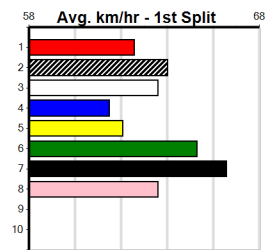

PAUA OF BUDDY AT STUD (275+RANK)

Distance: 400m, Race Type: Grade 6, Total Prizemoney: $1,530
1st: $1,000, 2nd: $320, 3rd: $160, 4th: $50

LAKEVIEW JACK (3) owns a smart 22.88 PB here and he will find this easier than his most recent racing. BLUE NITROGEN (4) is better than his past few runs and he can follow the three across early on. SHARNI'S BOY (6) just needs luck early on

Watchdog Tips: 3 4 6 8 Bet: Win 3

OPRAH BALE (NSW)[6] Solid PB here, draw helps, can run a drum $8.00
RBD Dog Mar-22 Sire: KONOMI Dam: WENDALIN BALE
Owner(s): T Kennedy-harris
Trainer: Tammy Kennedy-harris (Devon M)
Winning Distances: < 300m (0) 300 - 399m (0) 400 - 499m (1) 500 - 599m (1) 600 - 699m (0) > 700m (0)
Winning Weights: 31.2(1) 31.5(1)
Box History table and Prize Best Starts Trk/Dts APM

YELLOW MONARO [6] Resuming, may need the run, next time $16.00
BK Bitch Sep-20 Sire: ASTON DEE BEE Dam: VELOCITY ALAINA
Owner(s): G Thorneycroft
Trainer: Gary Thorneycroft (Don Valley)
Winning Distances: < 300m (0) 300 - 399m (2) 400 - 499m (0) 500 - 599m (0) 600 - 699m (0) > 700m (0)
Winning Weights: 28.8(1) 29.9(1)
Box History table and Prize Best Starts Trk/Dts APM

LAKEVIEW JACK [6] Class edge, can cross and lead, hard to reel in $2.80
BE Dog Sep-21 Sire: AUSSIE INFRARED Dam: BRAEMAR KEELIE
Owner(s): O MCGOVERN
Trainer: Owen MCGOVERN (Rosedale)
Winning Distances: < 300m (0) 300 - 399m (1) 400 - 499m (1) 500 - 599m (0) 600 - 699m (0) > 700m (0)
Winning Weights: 32.0(1) 32.5(1)
Box History table and Prize Best Starts Trk/Dts APM

BLUE NITROGEN [6] Solid muster, can follow the three across, danger $4.60
BE Dog Jun-22 Sire: FERNANDO BALE Dam: PALACE LADY
Owner(s): H Taylor
Trainer: David Kerr (Caldermeade)
Winning Distances: < 300m (0) 300 - 399m (0) 400 - 499m (2) 500 - 599m (0) 600 - 699m (0) > 700m (0)
Winning Weights: 28.4(1) 28.6(1)
Box History table and Prize Best Starts Trk/Dts APM

GARY ON STILTS [6] Tough draw, steady record over this journey $12.00
BD Dog Oct-21 Sire: HARD STYLE RICO Dam: BROOKE'S WINGS
Owner(s): T Cantwell
Trainer: David Kerr (Caldermeade)
Winning Distances: < 300m (0) 300 - 399m (0) 400 - 499m (2) 500 - 599m (0) 600 - 699m (0) > 700m (0)
Winning Weights: 35.3(1) 35.7(1)
Box History table and Prize Best Starts Trk/Dts APM