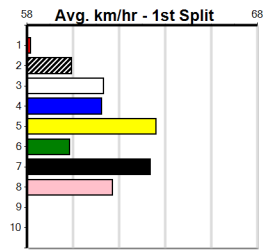

Warragul

2

3:07PM

(VIC time)

VIATEK (275+RANK)

Distance: 400m, Race Type: Maiden, Total Prizemoney: $1,530
1st: $1,000, 2nd: $320, 3rd: $160, 4th: $50

BAGGIO (8) is far better than his form indicates and he should be primed to fire fresh. BALANCED (5) has been luckless in her two runs to date and she can make amends this time around. CHEWY CHARLIE (4) has solid claims

Watchdog Tips: **8** **5** **4** **6** **Bet:** **Win 8**

1

ANOTHER STORY [M] **Yet to impress, needs more time, tested** **$12.00**
BK Bitch Apr-22 Sire: ZACK MONELLI Dam: JOSIE'S ENTITY Trainer: Lindsay Fulford (Maffra)
Winning Distances: < 300m (0) 300 - 399m (0) 400 - 499m (0) 500 - 599m (0) 600 - 699m (0) > 700m (0)
Winning Weights:
6th (4) 24.6 350 TRA R2 29-May-24 20.88 19.62 13.00 UNACCEPTABLE PEN (20.03) M/66 7.12 $16.90 M
6th (2) 24.8 350 TRA R1 31-May-24 21.25 19.59 14.00 PAW PAVLOV (20.31) S/66 7.42 $49.40 M
8th (6) 24.8 435 SLE R1 09-Jun-24 26.18 24.34 19.00 DAINTREE KIMBA (24.86) M/888 5.83 $85.60 M
8th (8) 25.4 400 WGL R1 13-Jun-24 24.14 22.90 18.00 REBECCA RIOT (22.90) S/88 9.09 $95.70 M
7th (1) 25.0 435 SLE R1 26-Jun-24 26.05 24.20 15.00 CHECK IT OUT (25.01) S/776 5.74 $68.10 M
6th (7) 24.9 350 TRA R2 05-Jul-24 20.86 19.49 10.00 BLISSFUL RAIN (20.17) M/65 7.08 $93.90 M
7th (5) 25.1 400 WGL R2 11-Jul-24 24.38 23.08 16.00 CAPTAIN KATIE (23.28) S/86 9.13 $78.80 T3-M
Last 3 wins NOT included above

Box History

Bx	1st	2nd	3rd	4th	5th	6th	7th	8th
1							1	
2						1		
3								
4						1		
5								1
6								1
7						1		
8								1

Prize Best	$0.00
Starts	NBT
Trk/Dts	7-0-0-0
APM	2-0-0-0
	0

2

HURRICANE MISCHA [M] **Well beaten in all nine runs, prefer to watch** **$16.00**
F Bitch Apr-20 Sire: SMOKE HOME Dam: FALLEN STAR Trainer: Victoria Sultana (Trafalgar East)
Winning Distances: < 300m (0) 300 - 399m (0) 400 - 499m (0) 500 - 599m (0) 600 - 699m (0) > 700m (0)
Winning Weights:
7th (2) 24.9 350 TRA R1 13-May-24 21.71 19.97 14.00 SMOOTH FIRE (20.74) S/87 7.20 $29.70 M
8th (1) 24.7 400 WGL R1 23-May-24 24.17 22.75 13.00 SKY BLAZER (23.32) Q/68 8.83 $58.30 M
8th (6) 24.7 400 WGL R1 30-May-24 24.15 22.96 14.00 DANCING DARCI (23.23) M/87 9.04 $55.20 T3-M
8th (7) 25.0 400 WGL R2 04-Jun-24 23.85 22.82 12.00 CRYPTO PRINCE (23.05) M/88 9.04 $105.90 T3-M
7th (7) 25.1 400 WGL R2 13-Jun-24 24.23 22.90 15.00 BLUE NITROGEN (23.20) M/66 8.92 $35.60 M
7th (2) 25.5 400 WGL R1 20-Jun-24 23.84 22.89 11.00 CRYPTO ROYALTY (23.07) Q/87 8.92 $186.60 T3-M
6th (3) 25.3 400 WGL R1 27-Jun-24 24.13 22.85 13.00 ALPHA GIRL (23.28) M/35 8.71 $35.50 M
8th (2) 25.1 400 WGL R2 11-Jul-24 24.51 23.08 18.00 CAPTAIN KATIE (23.28) M/68 9.08 $54.60 T3-M
Last 3 wins NOT included above

Box History

Bx	1st	2nd	3rd	4th	5th	6th	7th	8th
1								1
2							2	1
3						1		
4								
5								
6								1
7							1	1
8						1		

Prize Best	$0.00
Starts	NBT
Trk/Dts	9-0-0-0
APM	8-0-0-0
	0