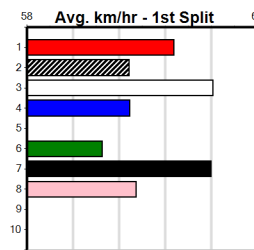

OAKS SUPER BOX FOR HIRE (275+RANK)

Distance: 400m, Race Type: Grade 7, Total Prizemoney: $1,530
1st: $1,000, 2nd: $320, 3rd: $160, 4th: $50

IT'S NOT MESSI (8) is far better than his form reads and he can stay wide in his races. ASTON CONGO (7) is better than his past two runs and he can settle on the speed. RIPPED MIKADO (3) is an improving type.

Watchdog Tips: 8 7 3 1 **Bet:** Win 8

1

DANCING DARCIE [7] **Better than her past few, well drawn, respect** **$7.50**
BK Bitch Dec-21 Sire: MY REDEEMER Dam: AVA'S DREAM Trainer: Margaret Campbell (Longwarry) ENG WGL 2024-07-16
Owner(s): A Gringhuis
Winning Distances: < 300m (0) 300 - 399m (0) 400 - 499m (1) 500 - 599m (0) 600 - 699m (0) > 700m (0)
Winning Weights: 25.9(1)

Form	Box	Wgt	Dist	Track	Date	Time	BON	Margin	1st/2nd (Time)	PIR	Checked	Comment	W/R	Split 1	S/P	Grade
6th (6)		25.8	400	WGL	R1	02-May-24	23.71	22.84	12.00 ASTON IMAGE (22.92)	Q/34	.	.	.	8.66	$10.20	T3-M
4th (2)		25.8	400	WGL	R1	09-May-24	23.58	23.16	4.75L BELLA STELLA (23.25)	Q/22	.	.	.	8.63	$6.30	M
7th (3)		26.2	350	TRA	R1	20-May-24	20.79	19.98	6.50L WINCKIE BALE (20.36)	M/77	.	.	.	7.05	$7.10	T3-M
1st (8)		25.9	400	WGL	R1	30-May-24	23.23	22.96	5.50L I'M A TREASURE (23.59)	Q/11	.	.	.	8.49	$7.60	T3-M
6th (1)		25.8	350	TRA	R9	03-Jun-24	20.83	20.25	6.00L INTER TERRA (20.44)	M/23	.	VO	.	6.83	$3.60	X67
4th (1)		26.1	400	WGL	R3	27-Jun-24	23.54	22.85	7.50L OPRAH BALE (23.01)	M/34	.	.	.	8.61	$4.60	7
4th (5)		26.0	400	WGL	R10	04-Jul-24	23.40	23.04	5.50L URANA PANDA (23.04)	M/33	.	.	.	8.61	$41.30	7
5th (8)		26.2	400	WGL	R3	11-Jul-24	23.86	23.08	3.75L HAVANA BLUEBIRD (23.62)	Q/12	.	SW	.	8.61	$5.40	T3-7

Box History

Box	1st	2nd	3rd	4th	5th	6th	7th	8th
1				1				
2					1			
3						1		1
4								
5			1	1				
6							1	
7								
8	1					1		

Prize Best $1410.00
Starts 23.23(8)-30/5/24
Trk/Dts 10-1-0-1
APM 7-1-0-1 1086

Last 3 wins NOT included above

2

BELLA STELLA [7] **Solid PB here but can push wide, place best** **$8.00**
BK Bitch Nov-21 Sire: BAROOGA BRETT Dam: BALKAN DOTTI Trainer: Danny Cortese (Devon Meadows)
Owner(s): B Garrick
Winning Distances: < 300m (0) 300 - 399m (0) 400 - 499m (1) 500 - 599m (0) 600 - 699m (0) > 700m (0)
Winning Weights: 24.8(1)

Form	Box	Wgt	Dist	Track	Date	Time	BON	Margin	1st/2nd (Time)	PIR	Checked	Comment	W/R	Split 1	S/P	Grade
4th (8)		25.1	400	WGL	R3	16-May-24	23.50	22.71	7.00L BANDARI (23.03)	S/45	.	.	.	8.62	$3.60	T3-7
8th (8)		25.0	400	WGL	R10	21-May-24	24.31	22.56	21.00 HIGH END CASH (22.86)	M/58	.	VO	.	8.96	$22.20	X67
6th (7)		25.2	400	GEL	R10	25-May-24	23.48	22.40	14.00 BIG BUCKETS (22.55)	M/24	.	.	.	8.81	$32.40	7
5th (2)		25.4	400	WGL	R9	30-May-24	23.29	22.96	3.25L SKY BLAZER (23.08)	M/65	.	SW	.	8.61	$7.60	T3-7
8th (3)		24.5	400	WGL	R9	11-Jun-24	23.61	22.72	7.50L UNSURPASSED (23.09)	M/78	.	.	.	8.67	$53.90	X67
6th (5)		25.0	400	WGL	R4	13-Jun-24	24.33	22.90	7.00L CERTAIN MAGIC (23.84)	M/65	.	.	.	8.98	$9.40	7
6th (2)		24.6	400	WGL	R3	25-Jun-24	23.68	22.51	15.00 ELENA'S JEBRYNAH (22.68)	M/66	.	.	.	9.19	$83.20	7
3rd (4)		25.1	400	WGL	R3	09-Jul-24	23.53	22.52	2.50L VALENCIA TILLY (23.37)	M/22	.	V7 W	.	8.55	$64.80	7

Box History

Box	1st	2nd	3rd	4th	5th	6th	7th	8th
1	1			1				
2					1	1		
3						1	1	1
4			1					
5						1		
6								
7						1		
8				1				1

Prize Best $1610.00
Starts 23.25(1)-9/5/24
Trk/Dts 12-1-0-2
APM 10-1-0-2 1086

Last 3 wins NOT included above

1st (1) 24.8 400 WGL R1 09-May-24 23.25 23.16 3.5L MY BLAZE (23.49) M/11 . . . . . 8.58 $2.80 M