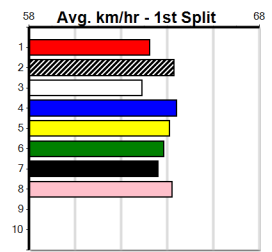

SENNACHIE AT STUD (275+RANK)

Distance: 460m, Race Type: Grade 5, Total Prizemoney: $1,530
1st: $1,000, 2nd: $320, 3rd: $160, 4th: $50

OUR TIE BREAKER (1) should be able to hold the early lead and he is hard to get past when in the clear. ZIPPING PATTY (4) has been solidly placed in his past 2 and he can settle on the speed. KYANITE KAZ (5) has a good record here and just needs luck

Watchdog Tips: 1 4 5 8 **Bet:** Win 1

1

OUR TIE BREAKER [5] **$4.00**

BEF Dog Jun-19 **Sire: OUT OF RANGE Dam: RINGADING SISTER**

Owner(s): HILL PARTINGTON (SYN), R Hill, N Hill Trainer: Richard Hill (Frankston)

Winning Distances: < 300m (0) 300 - 399m (2) 400 - 499m (1) 500 - 599m (4) 600 - 699m (0) > 700m (0)

Winning Weights: 33.9(1) 34.1(1) 34.3(3) 34.4(1) 34.7(1)

Run	Pos	Wgt	WGL	R	Date	Time	DR	Time	PIR	Checked	Comment	WR	Split 1	S/P	Grade
8th	(6)	33.7	460	WGL	R9	09-Apr-24	26.94	25.60	13.00	DR	ASHER (26.06)	M/258	. . .	. . .	6.76 $71.70 5H
5th	(2)	34.3	460	WGL	R7	23-Apr-24	26.42	25.67	5.50	BRUCE INTENTION (26.06)	M/744	. . .	. . .	. . .	6.76 $12.60 5
8th	(8)	34.2	460	WGL	R6	16-May-24	27.18	26.16	11.00	LITTLE VENICE (26.48)	M/667	. . .	. . .	. . .	6.74 $6.30 T3-5
3rd	(2)	34.0	460	WGL	R6	04-Jun-24	26.73	26.11	1.25L	BUY DIRT (26.65)	M/411	. . .	. . .	. . .	6.67 $4.20 T3-5
3rd	(2)	34.2	460	WGL	R8	13-Jun-24	26.60	26.03	8.50L	QUIET LAKES (26.03)	M/232	. . .	. . .	. . .	6.79 $8.80 5
4th	(7)	34.3	460	WGL	R6	20-Jun-24	26.71	26.11	9.00L	FREE FALLING (26.11)	M/545	. . .	. . .	. . .	6.83 $6.80 T3-5
2nd	(1)	34.0	350	HVL	R10	01-Jul-24	19.85	19.65	2.25L	PERFECT SAL (19.70)	M/5	. . .	. . .	. . .	6.81 $2.30 T3-5
7th	(8)	34.2	350	HVL	R5	05-Jul-24	20.07	19.67	4.50L	DESTINI PALADIN (19.76)	M/8	. . .	. . .	W	7.29 $3.40 T3-5

Last 3 wins NOT included above

1st	(1)	34.1	515	SAP	R3	29-May-22	29.69	29.60	1.5L	GOING ALRIGHT (29.79)	Q/1111	. . .	. . .	. . .	5.17 $2.80 5H
1st	(7)	33.9	350	HVL	R6	16-Jul-23	19.54	19.30	0.05L	DUCHESS SAL (19.54)	M/3	. . .	. . .	SW	6.58 $5.80 5
1st	(5)	34.3	350	HVL	R5	11-Feb-24	19.53	19.10	1.00L	SPEEDY RIOT (19.59)	M/2	. . .	. . .	SW	6.69 $9.30 5

Box History

Bx	1st	2nd	3rd	4th	5th	6th	7th	8th
1	2	1	2		1	2	1	
2	1	2	1	2	1			
3			1	1			1	1
4				1		1		
5	1	1						
6	2	2						1
7	1	2	2	3		3		
8		1	1					1 2

Prize Best Starts Trk/Dts APM: $30119.29, 26.30(1)-31/3/22, 46-7-7-8, 10-1-0-3, 2334