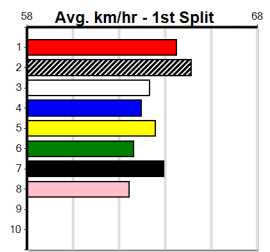

MC GRAFIX & SIGNS(275+RANK)

Distance: 400m, Race Type: Grade 5, Total Prizemoney: $1,530
1st: $1,000, 2nd: $320, 3rd: $160, 4th: $50

QUEEN KATHLEEN (3) will find this easier than her most recent racing and she can assume control soon after box rise. REDGUM FLYER (2) has a good record here and he will be in the firing line for most of the journey. LITTLE AMELIA (8) has solid claims

Watchdog Tips: 3 2 8 6 **Bet:** Win 3

LILLY RUSH [5] **$10.00**
Steady since resuming, needs more time
Trainer: Paul Larkin (Drouin)

WBK Bitch Jun-20 Sire: DJAYS OCTANE Dam: LEKTRA MISS

Owner(s): P Larkin
Winning Distances: < 300m (0) 300 - 399m (5) 400 - 499m (3) 500 - 599m (0) 600 - 699m (0) > 700m (0)
Winning Weights: 25.0(1) 25.3(1) 25.9(2) 26.2(1) 26.3(1) 26.9(2)

Box	1st	2nd	3rd	4th	5th	6th	7th	8th
1	2	1	2	2	1		1	
2	2	3	4	2	2	4	1	1
3		2		1	2	1	3	2
4			3	1	1	2		
5		1	2				1	
6	1			2	3	1		
7	2	1	1	1	1	2	1	1
8	1	2	1	1	1	1	2	

Prize Best Starts Trk/Dts APM: $16117.68, 23.34(7)-29/6/23, 76-8-10-13, 21-3-3-3, 1536

REDGUM FLYER [5] **$4.00**
Good record here, has early speed, danger
Trainer: Constance Mcmillan (Drouin)

BK Dog Dec-19 Sire: ASTON KIMETTO Dam: JULY ALLEN

Owner(s): C Mcmillan
Winning Distances: < 300m (0) 300 - 399m (7) 400 - 499m (5) 500 - 599m (0) 600 - 699m (0) > 700m (0)
Winning Weights: 29.7(1) 30.0(1) 30.5(1) 30.6(1) 30.7(1) 31.3(1) 31.5(1) 31.6(1) 31.9(2) 32.0(1) 32.1(1)

Box	1st	2nd	3rd	4th	5th	6th	7th	8th
1	1	1	1	3	1	4		
2	2	3	2	1	4	1	1	2
3	2		1	1	1		2	1
4	2	1	2	2	3	1	2	
5	1	1	1	1	1	1	1	1
6	2	2	5	4	2		3	
7	1	3	2	2		1		
8	1	2	1	2	2	2	1	

Prize Best Starts Trk/Dts APM: $22958.57, 22.79(5)-20/1/22, 92-12-11-15, 28-5-5-4, 3048

QUEEN KATHLEEN [5] **$3.60**
Drops in class, gets a cart across, go close
Trainer: Matthew Height (Yarragon)

BK Bitch Apr-19 Sire: JESAULENKO Dam: IT'S HER FATE

Owner(s): M Height
Winning Distances: < 300m (0) 300 - 399m (0) 400 - 499m (8) 500 - 599m (0) 600 - 699m (0) > 700m (0)
Winning Weights: 27.7(1) 28.0(1) 28.3(1) 28.5(1) 28.7(1) 28.8(1) 29.0(1) 29.2(1)

Box	1st	2nd	3rd	4th	5th	6th	7th	8th
1	2	5	2	2	1			
2			1	1	1		1	
3	2	2		3				
4			1	1	1		2	1
5	1	1	1	1	1	2	2	1
6		1	1	1	2	1	2	
7	1	4					2	
8	2	1	1	1				1

Prize Best Starts Trk/Dts APM: $23345.00, 22.59(5)-30/11/21, 59-8-14-5, 23-3-3-4, 1498

CARTEL GLAMOUR [5] **$6.50**
Capable but down on best form, place best
Trainer: Kristin Tucker (Tanjil South)

BD Bitch May-22 Sire: FERNANDO BALE Dam: VEGAS TICKET

Owner(s): K Tucker
Winning Distances: < 300m (0) 300 - 399m (2) 400 - 499m (2) 500 - 599m (0) 600 - 699m (0) > 700m (0)
Winning Weights: 24.2(1) 24.6(1) 25.2(1) 25.5(1)

Box	1st	2nd	3rd	4th	5th	6th	7th	8th
1	2		1		1	1	2	
2	3	1			2		1	1
3					2	1		1
4					2	1		1
5					2	1	1	
6				3	1	1		1
7	1				1	1		
8	1	1		1	1			1

Prize Best Starts Trk/Dts APM: $5210.00, 22.89(8)-11/1/24, 33-4-1-1, 8-1-0-1, 2622

OCTARE STRIDE [5] **$16.00**
Needs to lead, flat patch mid race, tested
Trainer: Stavros Kipirtidis (Cranbourne So)

BEFW Bitch Jul-20 Sire: AUSSIE INFRARED Dam: SAW BLAZE

Owner(s): S Kipirtidis
Winning Distances: < 300m (0) 300 - 399m (1) 400 - 499m (4) 500 - 599m (0) 600 - 699m (0) > 700m (0)
Winning Weights: 27.4(1) 27.6(2) 27.7(1) 28.0(1)

Box	1st	2nd	3rd	4th	5th	6th	7th	8th
1	2				1		1	1
2	2	2	1	1			1	1
3	1		1	1		1		1
4			1	1				1
5			1				1	1
6				1	1			
7	1	1	1	1	3	1	1	
8	1			1	1			2

Prize Best Starts Trk/Dts APM: $8220.00, 22.80(7)-14/4/22, 35-5-3-3, 18-3-2-2, 941