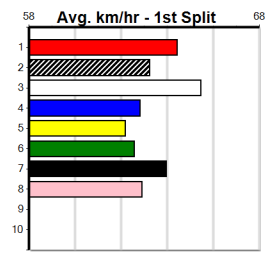

HOOKED ON SCOTCH AT STUD (275+RANK)

Distance: 460m, Race Type: Grade 5, Total Prizemoney: $1,530
1st: $1,000, 2nd: $320, 3rd: $160, 4th: $50

SHOWGIRL SHIRLEY (1) should land on the arm and she is a different chaser when in the clear.
BLOCK BUSTED (8) is racing with confidence and he will get plenty of room in the early stages.
BOURNE SUPREMACY (7) has solid claims.

Watchdog Tips: **1** **8** **7** **6** **Bet:** **Win 1**

1

SHOWGIRL SHIRLEY [5] **Drawn to lead, bold front runner, go close** **$2.60**

BK Bitch Mar-22 Sire: BERNARDO Dam: HOOK ALONG BOOK

Owner(s): Belinda Connolly and Shane Connolly (SYN), S Connolly, B Connolly
Trainer: David Kerr (Caldermeade)

Winning Distances: < 300m (0) 300 - 399m (0) 400 - 499m (5) 500 - 599m (3) 600 - 699m (0) > 700m (0)

Winning Weights: 26.4(1) 26.6(2) 26.7(2) 26.9(2) 27.0(1)

7th	26.7	460	WGL	R8	09-May-24	26.90	26.35	8.00	UPTIGHT (26.35)	M/456	. . .	. . .	6.71	$2.70	X45	
7th	(4)	26.7	450	SHP	R7	13-May-24	26.17	25.06	13.00	BELSAR (25.32)	M/276	. . .	. . .	6.88	$9.30	5
3rd	(3)	27.1	510	SLE	R8	22-May-24	29.49	29.10	3.25L	DR. BROOKLYNN (29.27)	M/242	. . .	. . .	9.31	$1.50	5
5th	(7)	26.9	460	GEL	R8	28-May-24	26.52	26.29	3.25L	SHE'S THE GROUSE (26.29)	M/564	. . .	. . .	6.84	$2.40	T3-5
1st	(5)	26.9	515	SAP	R11	03-Jun-24	30.05	29.83	2.50L	ROSS STREET PETE (30.21)	Q/1111	. . .	. . .	5.07	$2.70	5NP
6th	(4)	27.0	545	BAL	R8	09-Jun-24	32.00	31.29	11.00	HANNY DARRISON (31.29)	Q/1345	. . .	. . .	6.74	$2.60	T3-5
2nd	(8)	27.0	400	WGL	R3	04-Jul-24	23.40	23.04	1.00L	PHANTOM REX (23.33)	M/33	. . .	. . .	8.70	$2.30	5
4th	(6)	27.0	460	GEL	R8	09-Jul-24	26.46	26.13	3.75L	TADEN BALE (26.22)	Q/134	. . .	. . .	6.63	$16.20	5

Last 3 wins NOT included above

1st	(2)	26.9	525	MEP	R10	07-Feb-24	30.41	30.10	1.75L	SUPER TONE (30.52)	Q/1111	. . .	. . .	5.10	$3.40	T3-5
1st	(2)	26.6	450	BAL	R8	15-Apr-24	25.76	25.49	0.75L	QUENARA BALE (25.81)	Q/111	. . .	SW	6.58	$1.90	T3-5
1st	(5)	26.7	515	SAP	R11	05-May-24	29.87	29.71	1.5L	ABYSMAL (29.97)	M/1111	. . .	. . .	5.04	$3.40	5NP

Box History

Bx	1st	2nd	3rd	4th	5th	6th	7th	8th
1	2	1	1	1	1	1	1	
2	3							2
3	1		1	1				3
4						1	1	1
5	2			2		1		
6				1	2	2		
7							1	
8	1			1				

Prize Best Starts Trk/Dts APM $14725.00 NBT 33-8-1-2 3-0-0-0 6950