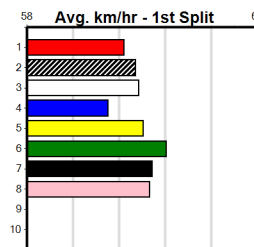

SHIMA SHINE AT STUD (275+RANK)

Distance: 400m, Race Type: Grade 5, Total Prizemoney: $1,530
1st: $1,000, 2nd: $320, 3rd: $160, 4th: $50

SPICY SIREN (7) has the speed to cross and lead and she is a bold front running speedster. FIRE FEATHER (8) has a good record here and she will get a nice cart across in the early stages. ENRAGED (4) just needs a little luck in the early stages

Watchdog Tips: 7 8 4 1 **Bet:** Win 7

Form Box	Wgt	Dist	Track	Date	Time	BON	Margin	1st/2nd (Time)	PIR	Checked	Comment	WR	Split 1	S/P	Grade	
1	RAISED RIGHT [5] $7.50															
	Solid record here, good mid race pace, respect															
	Owner(s): J Belsham Trainer: Julie Belsham (Longwarry)															
	Sire: WHISKEY RIOT Dam: LEKTRA MISS															
	Winning Distances: < 300m (0) 300 - 399m (5) 400 - 499m (3) 500 - 599m (0) 600 - 699m (0) > 700m (0)															
	Winning Weights: 30.1(1) 30.2(1) 30.3(1) 30.4(1) 30.6(2) 30.9(2)															
	6th	(5)	30.5	395	TRA	R6	20-May-24	23.12	22.21	6.50L	WHISKEY TALKIN' (22.67)	M/266			3.84	$4.80 T3-5
	4th	(7)	30.5	350	HVL	R7	29-May-24	20.06	19.45	2.75L	EMPRESS SAL (19.88)	M/4			6.71	$1.30 5
	3rd	(3)	30.3	390	BAL	R12	09-Jun-24	23.02	22.34	6.00L	ROXY EGGNOG (22.61)	M/67			8.66	$3.00 T3-5
	2nd	(8)	30.8	400	WGL	R11	13-Jun-24	23.31	22.90	5.50L	HOOLED ON RED (22.96)	M/3			8.75	$2.60 5
6th	(3)	30.2	400	WGL	R4	20-Jun-24	23.33	22.89	5.50L	WHY NOT EMILY (22.95)	M/87			8.91	$5.70 T3-5	
4th	(8)	29.9	400	GEL	R4	02-Jul-24	23.11	22.88	3.00L	MAGIC BEE (22.91)	S/64			8.77	$7.30 5	
3rd	(6)	30.3	395	TRA	R10	08-Jul-24	22.59	22.32	4.00L	HEAVY METAL (22.32)	M/555			3.85	$6.90 5	
6th	(5)	30.4	400	WGL	R4	11-Jul-24	23.51	23.08	6.50L	GLYOS MOVE (23.08)	M/67			8.85	$14.70 T3-5	
Last 3 wins NOT included above																
1st	(5)	30.9	395	TRA	R6	11-Dec-23	22.14	22.14	3.00L	PANCHO TOMMY (22.34)	M/111		SW	3.72	$4.80 X45	
1st	(4)	30.1	390	BAL	R4	15-Mar-24	22.23	22.08	1.5L	PACIFIC PEARL (22.33)	M/22			8.53	$4.10 5	
1st	(1)	30.3	395	TRA	R8	20-Mar-24	22.83	22.55	1.25L	WHY NOT PEARL (22.91)	M/111			3.81	$2.50 5	

Box History								
Bx	1st	2nd	3rd	4th	5th	6th	7th	8th
1	1	2	1				2	
2		1	1	3		4	1	1
3	2	2	1	1	1			
4	2	1				1		
5	1	1	1		1	4	1	
6	1	1	1	1				
7	1	1	1	3	2	1	1	1
8		2	3	1	1	2		
Prize Best Starts	$13475.00							
Trk/Dts APM	22.83(3)-4/5/23 59-8-7-7 28-3-4-3 3102