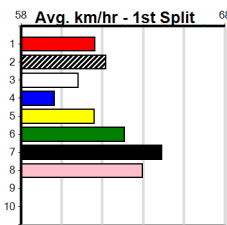

NO MORE SUGAR (8) has a good record here to date and she will find this easier than her most recent racing. BLUE NITROGEN (1) is better than his past few runs and he has won from this draw previously.

Watchdog Tips:

8

1

6

2

Bet:

Win 8