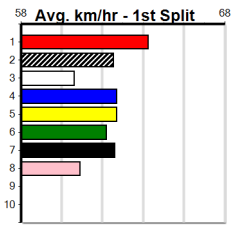

GEELONG PRINTING (275+RANK)

Distance: 400m, Race Type: Grade 7, Total Prizemoney: \$1,530
 1st: \$1,000, 2nd: \$320, 3rd: \$160, 4th: \$50

10

5:56PM

(VIC time)

SUMMER SPRITZ (2) was never headed in her handy 23.06 win here and she will continue to get better. Both BELLA STELLA (6) and RIVERDALE TURBO (1) are great place hopes.