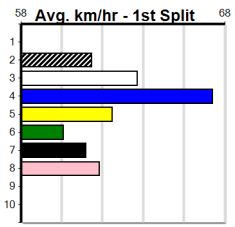

Geelong

THE BECKLEY CENTRE GEELONG (275+

Distance: 400m, Race Type: Maiden, Total Prizemoney: $1,530
1st: $1,000, 2nd: $320, 3rd: $160, 4th: $50

1

3:02PM

(VIC time)

SILVERTREE FOX (4) has been luckless to date but he is armed with good early burn and he won't find an easier race. ASTON FLURRY (2) was far from disgraced last time and she will get the gun run throughout. SHOULD NOT HAVE (5) won't be far away

Watchdog Tips:

4 **2** **5** **7**

Bet:

Win 4