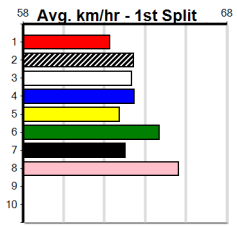

DOWNLOAD THE WATCHDOG APP (275+

Distance: 400m, Race Type: Grade 5, Total Prizemoney: $1,530
1st: $1,000, 2nd: $320, 3rd: $160, 4th: $50

Watchdog Tips: **7** **6** **4** **5** **Bet:** **Box Quinella 4,6,7 ($10 for 333.33%)**

THAT'S A BOODIE (7) was impressive here two runs back and he will appreciate the slight drop in class. TONIC'S GIRL (6) is another who drops in class and she can come out running at times. VENTURA BALE (4) is better than her form indicates.