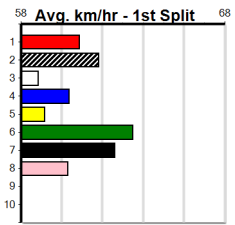

TOPCAT VIDEO PRODUCTIONS (275+RAN)

Distance: 460m, Race Type: Maiden, Total Prizemoney: $1,530
1st: $1,000, 2nd: $320, 3rd: $160, 4th: $50

4

3:57PM

(VIC time)

VISTA CADMIUM (2) was far from disgraced two runs back and she can work into the mix mid race.
REDEEM HER (7) can run a cheeky race.

Watchdog Tips:

2

7

4

6

Bet:

Win 2

Form Box Weight Dist Track Date Time BON Margin 1st/2nd (Time) PIR Checked Comment W/R Split 1 S/P Grade

1 ZERO NIGHTMARE [M] *Yet to fire, can push wide, prefer others* **$21.00**

RF B Oct-22 FERNANDO BALE FABRIOLA ZERO

Trainer: Thomas Dailly (Anakie)

6th (1)	23.9	460	GEL	R4	28-Jun-24	27.03	25.58	16.00	LSTAPLETON (25.96)	Q/466	.	.	.	W	6.82	$8.60	MH
8th (1)	23.9	460	GEL	R3	05-Jul-24	27.46	25.54	19.00	LWARREGO STORM (26.18)	M/667	.	.	.	W	6.79	$30.90	M
5th (7)	24.1	450	BAL	R1	10-Jul-24	26.56	25.02	12.00	LIVORY PYGMY (25.78)	Q/448	.	.	.	W	6.85	$54.10	M

Owner(s): DAILLY GREYHOUND FARMS (SYN), G Dailly, T Dailly

Winning Boxes

1	2	3	4	5	6	7	8
Prize							
Best							
Starts							
Trk/Dst							
APM							

2 VISTA CADMIUM [M] *Handy effort two runs back, hard to hold out* **$1.80**

RF B Oct-22 ASTON RUPEE GYPSY VISTA

Trainer: Thomas Dailly (Anakie)

6th (8)	27.3	525	MEP	R2	26-Jun-24	31.48	30.08	13.00	LORONATION DAY (30.59)	M/7677	.	.	.	.	5.41	$6.00	MH
4th (6)	27.2	450	BAL	R2	03-Jul-24	26.06	25.11	8.50	LRAVEN PETER (25.48)	M/655	.	.	.	.	6.90	$19.60	M
3rd (8)	27.7	525	MEP	R2	10-Jul-24	30.63	30.00	9.00	LCOLAC KID (30.00)	M/4433	.	.	.	.	5.26	$21.10	M
6th (5)	28.0	460	GEL	R2	16-Jul-24	27.79	25.75	22.00	LVISTA ZIRCON (26.32)	S/886	.	.	.	V0	7.70	$9.20	M

Owner(s): G Dailly

Winning Boxes

1	2	3	4	5	6	7	8
Prize							
Best							
Starts							
Trk/Dst							
APM							

3 HOLD THE ICE (NSW)[M] *Well beaten in all three runs, prefer to watch* **$26.00**

BK B Jul-21 HOOKED ON SCOTCH KEYDRA

Trainer: Craig Treherne (Lara)

8th (1)	28.8	400	GEL	R2	14-Jun-24	24.12	22.54	19.00	LBEND YOUR EAR (22.79)	Q/88	.	.	.	V7	9.16	$6.20	M
8th (6)	28.5	400	GEL	R2	05-Jul-24	23.91	22.48	8.50	LASTON HEINEKEN (23.35)	S/88	.	.	.	.	9.06	$61.60	M
7th (8)	28.7	450	BAL	R2	14-Jul-24	26.71	25.38	11.00	LCONNOR'S FLYER (25.97)	S/878	.	.	.	.	7.09	$22.10	T3-M

Owner(s): COMBEN FAMILY (SYN), R Comben, R Comben

Winning Boxes

1	2	3	4	5	6	7	8
Prize							
Best							
Starts							
Trk/Dst							
APM							

4 ZERO LUNATIC [M] *Tough draw, yet to impress, place preferred* **$9.00**

BK B Oct-22 FERNANDO BALE FABRIOLA ZERO

Trainer: Thomas Dailly (Anakie)

5th (3)	24.0	460	GEL	R4	28-Jun-24	26.82	25.58	13.00	LSTAPLETON (25.96)	M/655	.	.	.	.	6.86	$7.70	MH
7th (8)	23.7	460	GEL	R3	05-Jul-24	27.14	25.54	14.00	LWARREGO STORM (26.18)	M/778	.	.	.	.	6.91	$20.80	M
7th (3)	23.2	450	BAL	R1	10-Jul-24	26.63	25.02	13.00	LIVORY PYGMY (25.78)	M/673	.	.	.	.	6.95	$32.80	M
6th (1)	23.3	450	BAL	R1	17-Jul-24	26.43	25.28	8.50	LSHARAPOVA STAR (25.85)	M/356	.	.	.	.	6.75	$14.40	M

Owner(s): DAILLY GREYHOUND FARMS (SYN), G Dailly, T Dailly

Winning Boxes

1	2	3	4	5	6	7	8
Prize							
Best							
Starts							
Trk/Dst							
APM