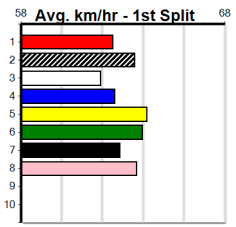

NP ELECTRICAL (275+RANK)

Distance: 400m, Race Type: Grade 7, Total Prizemoney: $1,530
1st: $1,000, 2nd: $320, 3rd: $160, 4th: $50

MR. BOOT BOOT (3) owns a speedy 22.74 PB here and he will find this easier than his most recent racing. WISDOM BALE (1) has been placed in two of three here and she is drawn to get all the breaks. FLYING SCOTCH (8) is showing some promise

Watchdog Tips: 3 1 8 5 Bet: Win 3