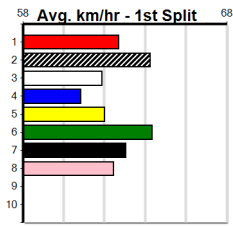

Geelong

12

6:32PM

(VIC time)

SPORTSBET SAME RACE MULTI (275+RA)

Distance: 400m, Race Type: Grade 5, Total Prizemoney: $1,530
1st: $1,000, 2nd: $320, 3rd: $160, 4th: $50

PIRANHA SHAKE (3) owns a speedy 22.65 PB here and he will find this easier than his most recent racing. GOLD GIZMO (7) returned to form at Shepparton and he should be in the mix once again.
OLIVIA EXPRESS (6) can run a cheeky race

Watchdog Tips: **3** **7** **6** **2** **Bet:** **Win 3**