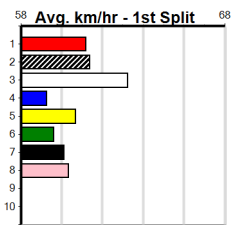

Geelong

MERV JENNINGS SIGNS (275+RANK)

Distance: 460m, Race Type: Maiden, Total Prizemoney: $1,530
1st: $1,000, 2nd: $320, 3rd: $160, 4th: $50

3

3:42PM

(VIC time)

ZIPPING CARUSO (3) was far from disgraced when placed two runs back and he will find this easier. ZERO MONSTER (2) was solidly placed two runs back and she can settle on the speed. VISTA XENON (5) just needs some luck early on.

Watchdog Tips:

3

2

5

8

Bet:

Win 3