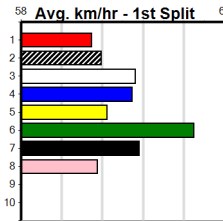

PARKER PUMPS (275+RANK)

Distance: 400m, Race Type: Grade 5, Total Prizemoney: $1,530
1st: $1,000, 2nd: $320, 3rd: $160, 4th: $50

7
4:57PM
(VIC time)

ZAPPER BALE (3) was a top 22.17 Ballarat winner and she can atone for her two luckless runs since. ARE YOU NERVOUS (4) caught the eye at Shepparton and he can come out running at times.

Watchdog Tips: **3** **4** **7** **6** **Bet:** **Win 3**