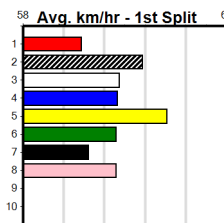

GREYHOUND CLUBS VICTORIA (275+RAN)

Distance: 460m, Race Type: Grade 5, Total Prizemoney: $1,530
1st: $1,000, 2nd: $320, 3rd: $160, 4th: $50

LYRICAL CIPPS (6) owns a smart 25.90 PB here and he will find this easier than his most recent racing. BREAK IN (5) has been placed in three of six here and she will be strong in the run home. MISDIRECTED (3) is better than his past few runs

Watchdog Tips: **6** **5** **3** **1** **Bet:** **Win 6**