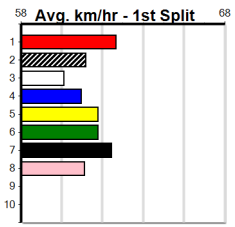

10 * NO RESERVE *****

Trainer:

Owner(s):

1	2	3	4	5	6	7	8
Prize							
Best							
Starts							
Trk/Dst							
APM							

TTS ELECTRICS (275+RANK)

Distance: 460m, Race Type: Mixed 6/7, Total Prizemoney: \$1,530
1st: \$1,000, 2nd: \$320, 3rd: \$160, 4th: \$50