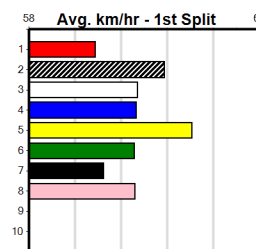

GREYHOUND CLUBS VICTORIA (275+RANK)

Distance: 460m, Race Type: Grade 5, Total Prizemoney: $1,530
1st: $1,000, 2nd: $320, 3rd: $160, 4th: $50

LYRICAL CIPPS (6) owns a smart 25.90 PB here and he will find this easier than his most recent racing. BREAK IN (5) has been placed in three of six here and she will be strong in the run home. MISDIRECTED (3) is better than his past few runs

Watchdog Tips: 6 5 3 1 **Bet:** Win 6

1

MIRA BALE (NSW)[5] **No luck of late, this is easier, must keep safe** **$7.00**

WBD Bitch **Mar-22** **Sire: FERNANDO BALE** **Dam: ALERA BALE** **Trainer: Tammy Kennedy-harris (Devon M)**

Owner(s): L Harris

Winning Distances: < 300m (0) 300 - 399m (0) 400 - 499m (2) 500 - 599m (1) 600 - 699m (0) > 700m (0)

Winning Weights: 26.2(1) 26.5(1) 26.6(1)

Rank	Dist	Wgt	Track	Date	Time	BON	Margin	1st/2nd (Time)	PIR	Checked	Comment	WR	Split 1	S/P	Grade
3rd	(3)	26.4	450	BAL	R7	09-Jun-24	25.99	25.55	4.00L FERNLEIGH (25.72)	Q/453	.	.	6.82	$13.00	T3-6
1st	(5)	26.5	460	WGL	R7	13-Jun-24	26.53	26.03	0.025 HELL RAIDER (26.54)	Q/655	.	.	7.05	$10.40	X67
4th	(3)	26.8	525	MEP	R7	19-Jun-24	30.94	30.06	6.00L BLACK SPECTRE (30.52)	Q/1443	.	.	5.22	$3.90	T3-5
5th	(6)	26.9	545	BAL	R6	23-Jun-24	31.58	31.23	5.50L LITTLE PRINCE (31.23)	M/4446	.	W	6.82	$14.00	T3-5
8th	(5)	26.4	450	SHP	R6	29-Jun-24	27.09	26.14	13.00L LANZER BALE (26.21)	M/888	.	.	7.14	$11.50	T3-5
6th	(3)	26.3	510	SLE	R8	07-Jul-24	29.78	28.89	11.00L LAKEVIEW DECAH (29.06)	Q/656	.	.	9.67	$23.70	5
8th	(8)	26.7	460	WGL	R8	11-Jul-24	26.92	26.48	6.00L MY JUANITA (26.50)	M/688	.	W	6.83	$22.10	T3-5
7th	(1)	26.6	450	TRA	R6	15-Jul-24	26.50	25.87	9.00L POLAR TEDDY (25.87)	M/676	.	.	7.04	$35.20	T3-5

Last 3 wins NOT included above

1st	(6)	26.6	525	MEP	R1	06-Mar-24	30.89	29.98	0.75L HAMMER TO FALL (30.94)	M/3541	.	.	5.26	$6.60	M
1st	(7)	26.2	460	GEL	R7	28-May-24	26.44	26.29	0.25L AVISWOOD (26.46)	Q/223	.	SW	6.81	$2.40	T3-RW

Box History

Bx	1st	2nd	3rd	4th	5th	6th	7th	8th
1								1
2					1		1	
3				1	2		1	
4						1		
5	1		2	1				1
6	1		1	2			1	
7	1			1				
8		1		1		1		2

Prize Best Starts Trk/Dts APM

Prize	$5160.00
Best Starts	26.44(6)-18/3/24
Trk/Dts	26-3-1-4
APM	5-1-0-1
APM	3178