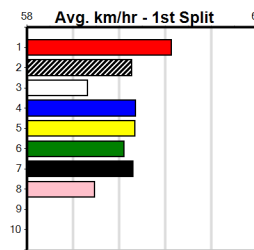

Geelong
10
5:56PM
(VIC time)

GEELONG PRINTING (275+RANK)

Distance: 400m, Race Type: Grade 7, Total Prizemoney: $1,530
1st: $1,000, 2nd: $320, 3rd: $160, 4th: $50

SUMMER SPRITZ (2) was never headed in her handy 23.06 win here and she will continue to get better. Both BELLA STELLA (6) and RIVERDALE TURBO (1) are great place hopes.

Watchdog Tips: 2 6 1 7 **Bet:** Win 2