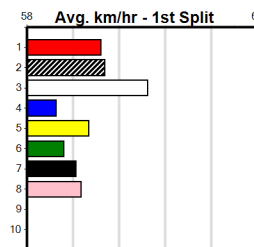

Geelong

3

3:42PM

(VIC time)

MERV JENNINGS SIGNS (275+RANK)

Distance: 460m, Race Type: Maiden, Total Prizemoney: $1,530
1st: $1,000, 2nd: $320, 3rd: $160, 4th: $50

ZIPPING CARUSO (3) was far from disgraced when placed two runs back and he will find this easier. ZERO MONSTER (2) was solidly placed two runs back and she can settle on the speed. VISTA XENON (5) just needs some luck early on.

Watchdog Tips: **3** **2** **5** **8** **Bet:** **Win 3**

Form Box	Wgt	Dist	Track	Date	Time	BON	Margin	1st/2nd (Time)	PIR	Checked	Comment	WR	Split 1	S/P	Grade	
1	HONEY BACK [M] *** SCRATCHED *** $10.00															
	RBD Bitch Nov-22 Sire: BARCIA BALE Dam: INDY HONEY															
	Owner(s): DAILLY GREYHOUND FARMS (SYN), G Dailly, T Dailly															
	Winning Distances: < 300m (0) 300 - 399m (0) 400 - 499m (0) 500 - 599m (0) 600 - 699m (0) > 700m (0)															
	Winning Weights:															
	7th (4) 26.0 460 GEL R4 28-Jun-24 27.50 25.58 23.00 STAPLETON (25.96) M/777 6.96 $11.40 MH															
	6th (2) 26.3 460 GEL R3 05-Jul-24 27.08 25.54 13.00 WARREGO STORM (26.18) Q/234 6.65 $49.30 M															
	8th (6) 26.6 450 BAL R1 10-Jul-24 26.88 25.02 16.00 IVORY PYGMY (25.78) Q/355 6.80 $25.30 M															
	Last 3 wins NOT included above															
	Box History															
2	ZERO MONSTER [M] Handy effort two runs back, hard to hold out $3.40															
	BK Bitch Oct-22 Sire: FERNANDO BALE Dam: FABRIOLA ZERO															
	Owner(s): DAILLY GREYHOUND FARMS (SYN), G Dailly, T Dailly															
	Winning Distances: < 300m (0) 300 - 399m (0) 400 - 499m (0) 500 - 599m (0) 600 - 699m (0) > 700m (0)															
	Winning Weights:															
	6th (3) 23.6 460 GEL R3 28-Jun-24 26.80 25.58 8.00L PAW OCTAVIA (26.25) S/676 6.98 $16.60 MH															
	8th (6) 23.6 450 BAL R3 03-Jul-24 26.46 25.11 16.00 MERL'S LAD (25.41) M/678 6.89 $23.20 M															
	2nd (8) 23.8 450 BAL R1 10-Jul-24 26.11 25.02 4.75L IVORY PYGMY (25.78) Q/222 6.78 $7.70 M															
	5th (8) 23.8 450 BAL R1 17-Jul-24 26.23 25.28 5.50L SHARAPOVA STAR (25.85) Q/224 6.66 $11.90 M															
	Last 3 wins NOT included above															
3	ZIPPING CARUSO (NSW)[M] Still learning but has the talent, go close $4.20															
	BK Dog Apr-22 Sire: ZACK MONELLI Dam: ZIPPING SAMARA															
	Owner(s): Hallinan Hallinan (SYN), M Hallinan, F Hallinan															
	Winning Distances: < 300m (0) 300 - 399m (0) 400 - 499m (0) 500 - 599m (0) 600 - 699m (0) > 700m (0)															
	Winning Weights:															
	6th (4) 32.0 525 MEP R3 26-Jun-24 31.27 30.08 14.00 CANYA JIVE (30.32) M/6677 5.34 $11.20 MH															
	3rd (5) 32.1 450 BAL R3 03-Jul-24 26.07 25.11 9.50L MERL'S LAD (25.41) M/335 6.83 $22.00 M															
	5th (7) 32.4 525 MEP R2 10-Jul-24 30.97 30.00 14.00 COLAC KID (30.00) M/2355 5.19 $7.90 M															
	Last 3 wins NOT included above															
	Box History															
4	MR. PERSONALITY [M] Well beaten in all 13 runs, must find plenty $16.00															
	BK Dog Dec-21 Sire: ALLEN DEED Dam: BLACK MUSTANG															
	Owner(s): G Fisher															
	Winning Distances: < 300m (0) 300 - 399m (0) 400 - 499m (0) 500 - 599m (0) 600 - 699m (0) > 700m (0)															
	Winning Weights:															
	5th (1) 34.8 390 BAL R1 21-Apr-24 23.63 22.23 13.00 WHATEVER WILLOW (22.78) S/74 8.98 $24.00 M															
	5th (6) 34.9 390 BAL R2 12-May-24 22.84 22.15 8.00L LEONARDO ZEAL (22.29) S/55 8.90 $27.00 T3-M															
	5th (1) 35.0 390 BAL R1 09-Jun-24 23.23 22.34 11.00 JEFF THE MAN (22.51) S/88 9.02 $18.20 T3-M															
	5th (5) 34.9 450 BAL R3 16-Jun-24 26.59 25.67 6.50L HARD ROTOR (26.15) M/675 6.91 $43.70 T3-M															
	6th (1) 34.6 460 GEL R2 22-Jun-24 26.88 26.08 9.50L HURDLING HAROLD (26.23) M/665 7.03 $21.10 M															
5	VISTA XENON [M] Luckless to date, can show early pace, threat $7.00															
	BK Dog Oct-22 Sire: ASTON RUPEE Dam: GYPSY VISTA															
	Owner(s): G Dailly															
	Winning Distances: < 300m (0) 300 - 399m (0) 400 - 499m (0) 500 - 599m (0) 600 - 699m (0) > 700m (0)															
	Winning Weights:															
	4th (2) 33.3 460 GEL R4 28-Jun-24 26.52 25.58 8.50L STAPLETON (25.96) M/244 6.77 $11.60 MH															
	8th (8) 33.3 450 BAL R2 03-Jul-24 26.50 25.11 15.00 RAVEN PETER (25.48) M/578 6.83 $4.60 M