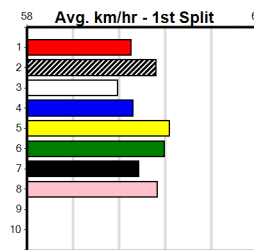

NP ELECTRICAL (275+RANK)

Distance: 400m, Race Type: Grade 7, Total Prizemoney: $1,530
1st: $1,000, 2nd: $320, 3rd: $160, 4th: $50

MR. BOOT BOOT (3) owns a speedy 22.74 PB here and he will find this easier than his most recent racing. WISDOM BALE (1) has been placed in two of three here and she is drawn to get all the breaks. FLYING SCOTCH (8) is showing some promise

Watchdog Tips:	3	1	8	5	Bet:	Win 3

Form Box	Wgt	Dist	Track	Date	Time	BON	Margin	1st/2nd (Time)	PIR	Checked	Comment	WR	Split 1	S/P	Grade
1															
WISDOM BALE (NSW)[7] $3.60															
BK Bitch Jul-22 Sire: JARVIS BALE Dam: ETHLA ALLEN															
Owner(s): B Wheeler Trainer: Daniel Gibbons (Avalon)															
Winning Distances: < 300m (0) 300 - 399m (0) 400 - 499m (1) 500 - 599m (0) 600 - 699m (0) > 700m (0)															
Winning Weights: 25.2(1)															
5th (2)	26.1	390	WBL	R1	18-Apr-24	23.27	22.32	13.00 OFFENSIVE LADY (22.40)	S/55	.	.	.	9.37	$5.80	MH
5th (7)	25.5	390	BAL	R1	24-Apr-24	23.24	22.02	12.00 FROG MARCH (22.44)	M/63	.	.	.	8.74	$13.20	MH
5th (6)	25.7	410	HOR	R1	30-Apr-24	24.67	23.20	8.50L SAM'S GIRL (24.09)	S/14	.	.	.	10.47	$2.80	M
1st (1)	25.2	450	BAL	R3	06-May-24	26.03	25.55	2.25L HORATIO BALE (26.17)	M/221	.	SW	.	6.83	$10.90	T3-M
5th (6)	25.8	450	BAL	R5	12-May-24	26.07	25.50	6.50L DARRA TOPAZ (25.62)	S/544	.	.	.	6.92	$26.10	T3-RW
2nd (8)	25.2	400	GEL	R9	02-Jul-24	23.08	22.88	3.00L ABSOLUTELY FRANK (22.88)	S/32	.	.	.	8.75	$2.30	7
2nd (7)	24.9	400	GEL	R10	09-Jul-24	23.12	22.77	0.25L PAW MARVEL (23.11)	M/21	.	.	.	8.59	$4.70	7
5th (5)	24.6	400	GEL	R10	16-Jul-24	23.61	22.53	16.00 CAPTAIN ALICE (22.53)	M/55	.	.	.	8.88	$13.30	7
Last 3 wins NOT included above															
<table border="1" style="width:100%"> <tr><td>Prize Best</td><td>$1640.00</td></tr> <tr><td>Starts</td><td>NBT</td></tr> <tr><td>Trk/Dts</td><td>8-1-2-0</td></tr> <tr><td>APM</td><td>3-0-2-0</td></tr> <tr><td></td><td>1240</td></tr> </table>															

2															
PLATYPUS YAALA [7] $10.00															
WBD Dog Nov-21 Sire: FERNANDO BALE Dam: NATTY ALLEN															
Owner(s): A Welsh Trainer: Jason Wickham (Lara)															
Winning Distances: < 300m (0) 300 - 399m (0) 400 - 499m (1) 500 - 599m (0) 600 - 699m (0) > 700m (0)															
Winning Weights: 31.8(1)															
7th (3)	31.2	400	GEL	R4	25-Mar-24	24.05	22.68	18.00 DARK LIGHTNING (22.81)	S/77	.	.	.	9.08	$75.00	M
7th (7)	31.2	400	GEL	R1	26-Apr-24	23.55	22.29	9.00L TINKER BRUCE (22.94)	S/66	.	.	.	8.89	$44.30	M
2nd (4)	31.5	390	WBL	R2	06-May-24	22.92	22.36	3.00L CHELSEA DAGGER (22.73)	M/22	.	.	.	8.91	$28.90	M
1st (8)	31.8	400	GEL	R1	14-May-24	23.18	22.84	1.25L SUDOKU NALA (23.27)	S/51	.	.	.	8.61	$14.70	M
6th (7)	31.8	390	WBL	R4	03-Jun-24	23.25	22.23	7.00L LUCY JANE (22.76)	M/56	.	.	.	8.90	$16.60	7
5th (4)	31.6	390	WBL	R3	10-Jun-24	22.77	22.18	2.25L SAINT JAYDEN (22.61)	M/44	.	.	.	8.92	$5.90	7
4th (6)	32.4	395	TRA	R9	10-Jul-24	22.94	22.23	4.25L CASH FOR KOTA (22.65)	M/5334	.	.	.	4.08	$12.80	X67
4th (8)	32.4	410	HOR	R9	13-Jul-24	24.24	23.35	9.00L ASTON DALTRY (23.63)	M/43	.	.	.	10.64	$15.30	7
Last 3 wins NOT included above															
<table border="1" style="width:100%"> <tr><td>Prize Best</td><td>$1445.00</td></tr> <tr><td>Starts</td><td>23.18(8)-14/5/24</td></tr> <tr><td>Trk/Dts</td><td>9-1-1-0</td></tr> <tr><td>APM</td><td>4-1-0-0</td></tr> <tr><td></td><td>917</td></tr> </table>