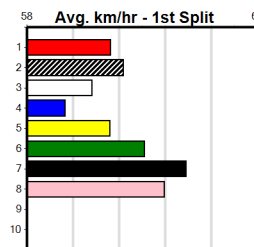

Geelong

11

6:14PM

(VIC time)

MELBOURNE CONTAINER PARK (275+RANK)

Distance: 400m, Race Type: Grade 6, Total Prizemoney: $1,530
1st: $1,000, 2nd: $320, 3rd: $160, 4th: $50

NO MORE SUGAR (8) has a good record here to date and she will find this easier than her most recent racing. BLUE NITROGEN (1) is better than his past few runs and he has won from this draw previously.

Watchdog Tips: 8 1 6 2 **Bet:** Win 8

Form Box	Wgt	Dist	Track	Date	Time	BON	Margin	1st/2nd (Time)	PIR	Checked	Comment	WR	Split 1	S/P	Grade	
1	BLUE NITROGEN [6] $4.20															
	BE Dog Jun-22 Sire: FERNANDO BALE Dam: PALACE LADY															
	Owner(s): H Taylor Trainer: David Kerr (Caldermeade)															
	Winning Distances: < 300m (0) 300 - 399m (0) 400 - 499m (2) 500 - 599m (0) 600 - 699m (0) > 700m (0)															
	Winning Weights: 28.4(1) 28.6(1)															
	3rd (5)	28.9	400	WGL	R1	04-Jun-24	23.21	22.82	1.25L PARUMBA RUMBA (23.14)	M/33				8.58	$7.00	T3-M
	6th (2)	28.8	390	BAL	R1	09-Jun-24	23.24	22.34	11.00 JEFF THE MAN (22.51)	Q/76				9.02	$3.60	T3-M
	1st (1)	28.6	400	WGL	R2	13-Jun-24	23.20	22.90	5.50L KOKODA TRAIL (23.56)	Q/11				8.57	$1.50	M
	1st (3)	28.4	425	BEN	R4	19-Jun-24	24.33	24.13	1.25L HAVANA BLUEBIRD (24.41)	Q/211				6.64	$4.30	T3-7
	5th (2)	28.3	460	WGL	R9	27-Jun-24	26.82	26.09	7.00L KYANITE KAZ (26.35)	M/633				6.91	$4.20	6G
5th (6)	28.4	450	BAL	R9	30-Jun-24	26.07	25.54	6.00L ASTON PACE (25.67)	M/733				6.93	$13.80	T3-6	
6th (3)	28.1	400	WGL	R11	04-Jul-24	23.69	23.04	7.00L AUDACIOUS PADDY (23.23)	M/45		SW		8.85	$14.20	6G	
7th (4)	28.0	400	WGL	R10	18-Jul-24	23.93	22.88	10.00 GARY ON STILTS (23.24)	M/24				8.71	$8.60	6G	
Last 3 wins NOT included above																
Prize Best Starts Trk/Dts APM																

Form Box	Wgt	Dist	Track	Date	Time	BON	Margin	1st/2nd (Time)	PIR	Checked	Comment	WR	Split 1	S/P	Grade	
2	OPRAH BALE (NSW)[6] $10.00															
	RBD Dog Mar-22 Sire: KONOMI Dam: WENDALIN BALE															
	Owner(s): T Kennedy-harris Trainer: Tammy Kennedy-harris (Devon M)															
	Winning Distances: < 300m (0) 300 - 399m (0) 400 - 499m (1) 500 - 599m (1) 600 - 699m (0) > 700m (0)															
	Winning Weights: 31.2(1) 31.5(1)															
	5th (7)	31.1	460	WGL	R5	13-Jun-24	26.75	26.03	9.00L SHIV ROY (26.14)	M/335				6.69	$4.30	X67
	1st (6)	31.6	460	WGL	R5	20-Jun-24	26.67	26.11	5.50L SIR COLEMAN (26.31)	M/777				6.82	$5.50	T3-7
	1st (7)	31.5	400	WGL	R3	27-Jun-24	23.01	22.85	4.75L OUT OF TRICKS (23.34)	S/41				8.61	$2.50	T7
	5th (6)	31.5	450	BAL	R5	30-Jun-24	25.86	25.54	4.75L DAD'S JAM DONUT (25.54)	M/755				6.86	$5.20	T3-7
	7th (7)	31.4	450	SHP	R10	04-Jul-24	26.21	25.50	9.50L IRON TYSON (25.56)	M/667				6.79	$10.60	T3-RW
6th (4)	31.0	460	GEL	R5	09-Jul-24	26.60	26.13	2.25L TINKER KIM (26.44)	M/666				6.87	$7.90	X67	
7th (8)	30.8	450	BAL	R5	14-Jul-24	26.21	25.38	8.00L SPAGHETTI ARMS (25.66)	M/465				6.86	$3.70	T3-RW	
4th (1)	31.5	400	WGL	R10	18-Jul-24	23.62	22.88	5.50L GARY ON STILTS (23.24)	M/55				8.81	$3.60	6G	
Last 3 wins NOT included above																
1st (3)	31.2	525	MEP	R3	13-Mar-24	30.58	30.03	2.00L INTERSTATE GIRL (30.70)	Q/1222				5.12	$3.50	MH	
Prize Best Starts Trk/Dts APM