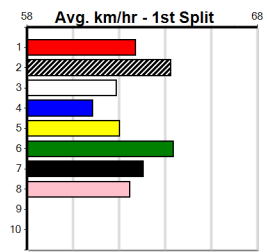

Geelong
12
6:32PM
(VIC time)

SPORTSBET SAME RACE MULTI (275+RANK)

Distance: 400m, Race Type: Grade 5, Total Prizemoney: $1,530
1st: $1,000, 2nd: $320, 3rd: $160, 4th: $50

PIRANHA SHAKE (3) owns a speedy 22.65 PB here and he will find this easier than his most recent racing. GOLD GIZMO (7) returned to form at Shepparton and he should be in the mix once again. OLIVIA EXPRESS (6) can run a cheeky race

Watchdog Tips: **3** **7** **6** **2** **Bet:** **Win 3**

1

NEVER SWEET [5] *** **SCRATCHED** *** **$10.00**

F Bitch Jan-20 Sire: FERNANDO BALE Dam: NEVER DUPLICATED Trainer: Maureen Bloom (Mount Moriac)

Owner(s): M Bloom
Winning Distances: < 300m (0) 300 - 399m (5) 400 - 499m (3) 500 - 599m (0) 600 - 699m (0) > 700m (0)

Winning Weights: 27.7(1) 27.9(2) 28.0(1) 28.1(1) 28.2(1) 28.3(1) 28.4(1)

Rank	Age	Sex	Dist	Track	Date	Time	Margin	1st/2nd (Time)	PIR	Checked	Comment	WR	Split 1	S/P	Grade	
7th	(5)	28.6	500	TRA	R8	18-Dec-23	29.91	28.48	19.00	DETERMINATION (28.63)	S/777	.	SW	.	9.83	$29.70 5
3rd	(7)	29.0	450	WBL	R7	02-Jan-24	26.15	25.15	7.50L	MORAINO ZOE (25.66)	M/643	.	.	.	6.90	$48.30 SH
8th	(8)	29.3	450	WBL	R3	06-Jan-24	26.69	25.22	15.00	MORAINO ZOE (25.68)	S/888	.	.	.	7.19	$47.90 SF
5th	(4)	29.3	450	WBL	R6	22-Jan-24	26.25	25.73	6.00L	SMOKIN' ARROW (25.85)	Q/323	.	.	.	6.76	$51.10 5
6th	(3)	28.9	390	WBL	R5	29-Jan-24	23.10	22.10	7.00L	HE WILL SHINE (22.62)	S/88	.	.	.	9.11	$84.80 5
7th	(3)	28.9	395	TRA	R10	05-Feb-24	23.28	22.25	9.00L	GEOFF'S BOMBER (22.66)	M/677	.	.	.	3.92	$20.40 5
8th	(7)	28.6	450	WBL	R6	19-Feb-24	26.71	25.66	9.50L	MR. DEEDS (26.08)	S/888	.	.	.	7.10	$131.50 5
5th	(8)	28.4	400	GEL	R12	22-Jun-24	23.62	22.83	8.00L	BRENDEEN (23.07)	M/55	.	SW	.	8.88	$51.40 5

Last 3 wins NOT included above

1st	(7)	28.2	395	TRA	R7	24-Oct-22	22.10	22.10	3.75L	DEVON LASS (22.36)	M/321	.	.	.	3.82	$1.30 T3-5
1st	(8)	28.0	425	BEN	R8	16-Nov-22	24.15	23.97	2.00L	MINNIE THE MINX (24.28)	M/211	.	.	.	6.58	$4.60 5
1st	(2)	28.3	400	GEL	R6	28-Feb-23	22.98	22.56	2.25L	PAPPY'S BOYS (23.12)	M/33	.	SW	.	8.68	$5.00 T3-5

Box History

Bx	1st	2nd	3rd	4th	5th	6th	7th	8th
1	2	5	3	1	4	3	1	1
2	1	1	4	1	1	1	1	
3	1	1	2	1	1	2		
4	2	3	2	7	2			2
5	1	2	2	1				2
6	1	1	2	3	4			
7	1	1	3	1	2	1		1
8	2	1	2	1	2	4		

Prize Best Starts Trk/Dts APM $17595.00 22.98(2)-28/2/23 93-8-8-14 7-1-0-0 536