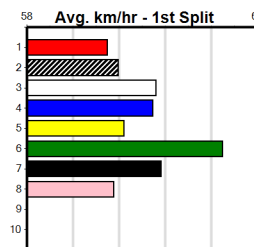

PARKER PUMPS (275+RANK)

Distance: 400m, Race Type: Grade 5, Total Prizemoney: $1,530
1st: $1,000, 2nd: $320, 3rd: $160, 4th: $50

ZAPPER BALE (3) was a top 22.17 Ballarat winner and she can atone for her two luckless runs since. ARE YOU NERVOUS (4) caught the eye at Shepparton and he can come out running at times.

Watchdog Tips: 3 4 7 6 **Bet:** Win 3

1

CHERRY RED [5] **$10.00**
F Bitch Feb-21 **Steady record here, draw helps, place**
Owner(s): R Dunne **Sire: BERNARDO** **Dam: STARS AND LIGHTS** **Trainer: Ronald Dunne (St Albans)**
Winning Distances: < 300m (0) 300 - 399m (2) 400 - 499m (1) 500 - 599m (0) 600 - 699m (0) > 700m (0)
Winning Weights: 29.3(1) 29.6(1) 30.7(1)

Box	1st	2nd	3rd	4th	5th	6th	7th	8th
1								
2	1		1	1	2			
3		1					1	
4	1	1	1	1	1	1	1	
5			2	1				1
6		1			1	1	2	1
7	2	2	1		2		4	4
8						1	1	

Prize Best Starts Trk/Dts APM $6980.00
22.92(4)-4/7/23
50-3-7-5
12-1-3-1
1961

2

SOLAR TOBY [5] **$21.00**
BKW Dog May-20 **Struggled for some time now, prefer to watch**
Owner(s): C Baker **Sire: MY REDEEMER** **Dam: SOLAR ON** **Trainer: Colin Baker (Lara)**
Winning Distances: < 300m (0) 300 - 399m (0) 400 - 499m (6) 500 - 599m (0) 600 - 699m (0) > 700m (0)
Winning Weights: 32.6(1) 33.2(1) 33.3(1) 33.7(1) 33.8(2)

Box	1st	2nd	3rd	4th	5th	6th	7th	8th
1	1	2	2	3	2	3	4	
2		3	4	1		1		2
3	1	2	2	2	2		1	1
4	1	1	2	2	2	1	1	1
5	1	1	3	1	3		3	2
6		2	1	3	3	1		
7	2		1	5	1	4	2	1
8				3	1			1

Prize Best Starts Trk/Dts APM $20540.00
NBT
97-6-11-13
8-0-1-2
2406

3

ZAPPER BALE (NSW)[5] **$2.40**
RF Bitch Jul-22 **Cracking 22.17 Ballarat winner, hard to hold out**
Owner(s): B Wheeler **Sire: JARVIS BALE** **Dam: ETHLA ALLEN** **Trainer: Daniel Gibbons (Avalon)**
Winning Distances: < 300m (0) 300 - 399m (1) 400 - 499m (2) 500 - 599m (0) 600 - 699m (0) > 700m (0)
Winning Weights: 25.2(1) 25.6(1) 26.0(1)

Box	1st	2nd	3rd	4th	5th	6th	7th	8th
1	1				1			
2								
3	1	1					2	
4	1							
5								
6							1	
7				1				
8						2		

Prize Best Starts Trk/Dts APM $5305.00
NBT
11-3-1-0
2-0-1-0
3703

4

ARE YOU NERVOUS [5] **$3.60**
BK Dog Mar-21 **Caught the eye last time out, main danger**
Owner(s): G Kantzidis **Sire: RAW ABILITY** **Dam: SIGHT TO SEE** **Trainer: George Kantzidis (Woodstock)**
Winning Distances: < 300m (0) 300 - 399m (2) 400 - 499m (1) 500 - 599m (0) 600 - 699m (0) > 700m (0)
Winning Weights: 31.0(1) 31.6(1) 31.7(1)

Box	1st	2nd	3rd	4th	5th	6th	7th	8th
1					1			
2	1					1		
3							1	
4		1						
5								
6	1					1	1	
7								
8	1		1	1		1		

Prize Best Starts Trk/Dts APM $4560.00
FSH
12-3-1-1
0-0-0-0
1864

5

HARRY HOTCAKES [5] **$16.00**
F Dog Feb-21 **Poor record here, will get crowded, tough ask**
Owner(s): D Burnett **Sire: BARCIA BALE** **Dam: SILVER CUPCAKE** **Trainer: Marcus Lloyd (Anakie)**
Winning Distances: < 300m (0) 300 - 399m (3) 400 - 499m (0) 500 - 599m (0) 600 - 699m (0) > 700m (0)
Winning Weights: 31.0(1) 31.1(1) 31.9(1)

Box	1st	2nd	3rd	4th	5th	6th	7th	8th
1	1			1	1	3	2	
2	1	2	1				2	
3		1				1	1	
4			2		2	2	1	
5		1	1				1	1
6		3	2		2	1	2	
7	1		1	4	1	3		2
8		3	1	3	2			

Prize Best Starts Trk/Dts APM $8305.00
NBT
60-3-10-8
20-0-1-2
2163