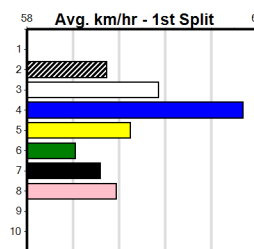

Geelong

1

3:02PM

(VIC time)

THE BECKLEY CENTRE GEELONG (275+RANK)

Distance: 400m, Race Type: Maiden, Total Prizemoney: $1,530
1st: $1,000, 2nd: $320, 3rd: $160, 4th: $50

SILVERTREE FOX (4) has been luckless to date but he is armed with good early burn and he won't find an easier race. ASTON FLURRY (2) was far from disgraced last time and she will get the gun run throughout. SHOULD NOT HAVE (5) won't be far away

Watchdog Tips: **4** **2** **5** **7** **Bet:** **Win 4**

Form Box	Wgt	Dist	Track	Date	Time	BON	Margin	1st/2nd (Time)	PIR	Checked	Comment	W/R	Split 1	S/P	Grade		
1	WILD HALLE (NSW)[M] Steady to date, needs to show more, tested $12.00																
	BK	Bitch	Jan-22		Sire: BARCIA BALE		Dam: WILD FLYER		Trainer: Julie Green (Parwan)								
	Owner(s): J Dal corobbo																
	Winning Distances: < 300m (0) 300 - 399m (0) 400 - 499m (0) 500 - 599m (0) 600 - 699m (0) > 700m (0)																
	Winning Weights:																
	5th (2)	27.5	400	MTG	R1	27-Jun-24	24.50	23.08	18.00	REV MICHAEL (23.26)				11.36	$18.00	M	
	4th (5)	27.2	305	MTG	R1	18-Jul-24	18.85	18.00	12.00	PENNY DROP (18.02)				6.12	$19.00	M	
	Last 3 wins NOT included above																
	Box History																
	Bx	1st	2nd	3rd	4th	5th	6th	7th	8th								
1																	
2					1												
3																	
4																	
5				1													
6																	
7																	
8																	
Prize Best	$120.00 FSH																
Starts	2-0-0-0																
Trk/Dts	0-0-0-0																
APM	120																
2	ASTON FLURRY [M] Showed improvement last time, main danger $3.40																
	BE	Bitch	Aug-22		Sire: ASTON RUPEE		Dam: ASTON ZEPHYR		Trainer: Benjamin Magri (Avalon)								
	Owner(s): R Borda																
	Winning Distances: < 300m (0) 300 - 399m (0) 400 - 499m (0) 500 - 599m (0) 600 - 699m (0) > 700m (0)																
	Winning Weights:																
	6th (4)	30.6	410	HOR	R1	11-Jun-24	24.83	23.42	10.00	TANAYA (24.13)	M/66			11.07	$3.60	M	
	5th (2)	30.6	450	BAL	R2	19-Jun-24	26.09	25.12	7.50L	FABIO GIBLET (25.59)	M/555			6.81	$6.80	M	
	6th (2)	30.9	390	BAL	R2	26-Jun-24	23.13	22.01	8.50L	SAILAWAY GIN (22.54)	Q/56			8.79	$15.00	M	
	5th (3)	31.1	400	GEL	R1	02-Jul-24	23.82	22.88	13.00	FLYING SCOTCH (22.91)	M/66			8.90	$2.00	M	
	4th (3)	30.7	400	GEL	R1	16-Jul-24	23.22	22.53	2.50L	SUMMER SPRITZ (23.06)	M/64			8.78	$7.60	M	
Last 3 wins NOT included above																	
Box History																	
Bx	1st	2nd	3rd	4th	5th	6th	7th	8th									
1																	
2					1	1											
3				1	1												
4						1											
5																	
6																	
7																	
8																	
Prize Best	$50.00 NBT																
Starts	5-0-0-0																
Trk/Dts	2-0-0-0																
APM	50																
3	HAVANA ROSE [M] Steady in both runs, can improve, place hope $8.00																
	BK	Bitch	Jun-22		Sire: MAGICAL BALE		Dam: HAVANA MISS		Trainer: Jason Sharp (Lara)								
	Owner(s): Vi Alskar Hundar (SYN), A Lie, J Sharp																
	Winning Distances: < 300m (0) 300 - 399m (0) 400 - 499m (0) 500 - 599m (0) 600 - 699m (0) > 700m (0)																
	Winning Weights:																
	7th (2)	24.0	400	GEL	R2	05-Jul-24	23.88	22.48	7.50L	ASTON HEINEKEN (23.35)	Q/56			8.74	$15.90	M	
	7th (5)	24.1	400	GEL	R2	12-Jul-24	24.51	22.51	15.00	MAGGIE PARKER (23.48)	Q/37			8.77	$30.10	M	
	Last 3 wins NOT included above																
	Box History																
	Bx	1st	2nd	3rd	4th	5th	6th	7th	8th								
1																	
2							1										
3																	
4																	
5													1				
6																	
7																	
8																	
Prize Best	$0.00 NBT