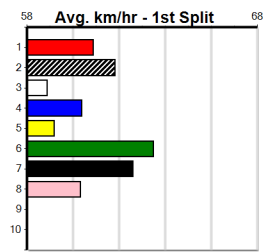

TOPCAT VIDEO PRODUCTIONS (275+RANK)

Distance: 460m, Race Type: Maiden, Total Prizemoney: $1,530
1st: $1,000, 2nd: $320, 3rd: $160, 4th: $50

VISTA CADMIUM (2) was far from disgraced two runs back and she can work into the mix mid race.
REDEEM HER (7) can run a cheeky race.

Watchdog Tips: 2 7 4 6 **Bet:** Win 2