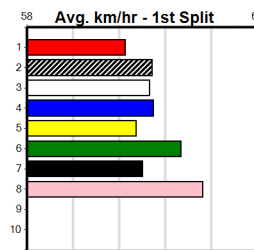

DOWNLOAD THE WATCHDOG APP (275+RANK)

Distance: 400m, Race Type: Grade 5, Total Prizemoney: $1,530
1st: $1,000, 2nd: $320, 3rd: $160, 4th: $50

THAT'S A BOODIE (7) was impressive here two runs back and he will appreciate the slight drop in class. TONIC'S GIRL (6) is another who drops in class and she can come out running at times. VENTURA BALE (4) is better than her form indicates.

Watchdog Tips: **7** **6** **4** **5** **Bet:** Box Quinella 4,6,7 ($10 for 333.33%)

1

RAISED RIGHT [5] **Down on confidence, can push wide, risky** **$12.00**

BK Dog Apr-21 Sire: WHISKEY RIOT Dam: LEKTRA MISS Trainer: Julie Belsham (Longwarry)

Owner(s): J Belsham

Winning Distances: < 300m (0) 300 - 399m (5) 400 - 499m (3) 500 - 599m (0) 600 - 699m (0) > 700m (0)

Winning Weights: 30.1(1) 30.2(1) 30.3(1) 30.4(1) 30.6(2) 30.9(2)

Run	Pos	Dist	Track	Date	Time	BOB	Margin	1st/2nd (Time)	PIR	Checked	Comment	WR	Split 1	S/P	Grade
4th (7)	30.5	350	HVL	R7	29-May-24	20.06	19.45	2.75L EMPRESS SAL (19.88)	M/4	.	.	.	6.71	$1.30	5
3rd (3)	30.3	390	BAL	R12	09-Jun-24	23.02	22.34	6.00L ROXY EGGNOG (22.61)	M/67	.	.	.	8.66	$3.00	T3-5
2nd (8)	30.8	400	WGL	R11	13-Jun-24	23.31	22.90	5.50L HOOKED ON RED (22.96)	M/3	.	.	.	8.75	$2.60	5
6th (3)	30.2	400	WGL	R4	20-Jun-24	23.33	22.89	5.50L WHY NOT EMILY (22.95)	M/87	.	.	.	8.91	$5.70	T3-5
4th (8)	29.9	400	GEL	R4	02-Jul-24	23.11	22.88	3.00L MAGIC BEE (22.91)	S/64	.	.	.	8.77	$7.30	5
3rd (6)	30.3	395	TRA	R10	08-Jul-24	22.59	22.32	4.00L HEAVY METAL (22.32)	M/555	.	.	.	3.85	$6.90	5
6th (5)	30.4	400	WGL	R4	11-Jul-24	23.51	23.08	6.50L GLYOS MOVE (23.08)	M/67	.	.	.	8.85	$14.70	T3-5
8th (1)	30.5	400	WGL	R7	18-Jul-24	23.35	22.88	7.00L MIGHTY HANNIBAL (22.88)	M/88	.	.	.	8.76	$6.30	5

Last 3 wins NOT included above

1st (5)	30.9	395	TRA	R6	11-Dec-23	22.14	22.14	3.00L PANCHO TOMMY (22.34)	M/111	.	SW	.	3.72	$4.80	X45
1st (4)	30.1	390	BAL	R4	15-Mar-24	22.23	22.08	1.5L PACIFIC PEARL (22.33)	M/22	.	.	.	8.53	$4.10	5
1st (1)	30.3	395	TRA	R8	20-Mar-24	22.83	22.55	1.25L WHY NOT PEARL (22.91)	M/111	.	.	.	3.81	$2.50	5

Box History

Bx	1st	2nd	3rd	4th	5th	6th	7th	8th		
1	1	2	1					2	1	
2		1	1	3				4	1	1
3	2	2	1		1	1				
4	2	1					1			
5	1					1	4	1		
6	1	1	1	1						
7	1	1	1	3	2	1	1	1	1	
8		2		3		1	2			

Prize Best Starts Trk/Dts APM $13475.00 NBT 60-8-7-7 3-0-1-0 2794