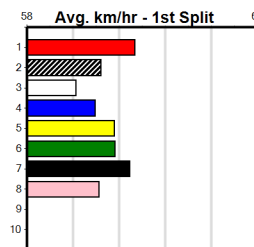

TTS ELECTRICS (275+RANK)

Distance: 460m, Race Type: Mixed 6/7, Total Prizemoney: $1,530
1st: $1,000, 2nd: $320, 3rd: $160, 4th: $50

URANO BALE (8) recorded his handy 26.12 PB here from this draw and he has the speed to cross and lead throughout. FOXY ROXY (7) is showing some promise and she will be strong in the run to the line. BAGGIO (1) is drawn to get the breaks.

Watchdog Tips:	8	7	1	6	Bet:	Win 8

Form Box	Wgt	Dist	Track	Date	Time	BON	Margin	1st/2nd (Time)	PIR	Checked	Comment	WR	Split 1	S/P	Grade	
1																
BAGGIO [7]																
Improving type, draw helps, can threaten																
$4.00																
BEBD Dog Jun-22 Sire: FERNANDO BALE Dam: PALACE LADY Trainer: Rosalie Kerr (Caldermeade)																
Owner(s): A Marino																
Winning Distances: < 300m (0) 300 - 399m (0) 400 - 499m (1) 500 - 599m (0) 600 - 699m (0) > 700m (0)																
Winning Weights: 29.1(1)																
4th (5)	29.3	300	HVL	R3	25-Feb-24	17.20	16.27	5.00L SUN IN CUBA (16.85)	M/6		V60		4.06	$7.90	MH	
5th (3)	30.6	400	GEL	R2	27-Apr-24	23.53	22.35	13.00 BLOODLINE (22.68)	M/56				8.81	$5.60	M	
5th (5)	30.8	300	HVL	R1	05-May-24	17.58	16.69	8.50L WILD SERENA (17.01)	M/7				4.19	$8.90	M	
5th (5)	30.3	400	GEL	R2	14-May-24	23.58	22.84	11.00 SUDOKU ROSIE (22.84)	M/85				9.03	$8.30	M	
1st (8)	29.1	400	WGL	R2	18-Jul-24	23.11	22.88	5.50L HIGH FINANCE (23.46)	M/22				8.58	$2.30	M	
Last 3 wins NOT included above																
Box History																
Bx	1st	2nd	3rd	4th	5th	6th	7th	8th								
1																
2																
3																
4																
5																
6																
7																
8	1															
Prize Best	$1075.00															
Starts	FSTD															
Trk/Dts	5-1-0-0															
APM	0-0-0-0															
	1030															

2																
LUCKY JEAN [7]																
Beaten in all seven runs here, prefer others																
$21.00																
DKBD Bitch Nov-21 Sire: FERNANDO BALE Dam: ROTHWELL GAL Trainer: Alanah Parker (Little River)																
Owner(s): A Parker																
Winning Distances: < 300m (0) 300 - 399m (1) 400 - 499m (0) 500 - 599m (0) 600 - 699m (0) > 700m (0)																
Winning Weights: 25.7(1)																
8th (8)	24.5	450	BAL	R9	25-Mar-24	26.53	25.34	17.00 SHARP THIEF (25.34)	M/888			W	6.95	$79.20	T3-7	
4th (6)	24.0	425	BEN	R3	01-May-24	24.90	24.35	7.50L SHE IS SPOILT (24.41)	M/664			W	6.95	$20.30	7	
4th (4)	24.4	425	BEN	R2	08-May-24	24.84	23.97	4.50L PERFECT ACE (24.53)	M/776				6.83	$51.30	T3-7	
8th (7)	24.0	460	GEL	R7	21-May-24	27.21	25.73	16.00 THUNDERBOLT ROSS	M/678			W	6.94	$54.70	RW	
6th (2)	24.3	350	HVL	R9	24-May-24	20.13	19.42	10.00 FERNLEIGH (19.44)	M/6				6.79	$25.40	T3-7	
8th (7)	24.2	350	HVL	R3	23-Jun-24	20.40	19.02	15.00 I'M WHAT'S NEXT (19.38)	M/8				6.87	$69.80	X67	
8th (2)	23.7	400	GEL	R9	25-Jun-24	23.73	22.50	17.00 YAMGATA BALE (22.59)	M/88			W	8.99	$112.40	7	
6th (4)	24.5	460	GEL	R5	19-Jul-24	26.85	25.17	13.00 CANYA EXPLODE (25.95)	M/666				6.96	$93.50	X67	
Last 3 wins NOT included above																
1st (8)	25.7	390	BAL	R2	21-Oct-23	23.14	22.25	0.50L BAMBURI (23.17)	M/11				8.77	$5.90	M	
Box History																
Bx	1st	2nd	3rd	4th	5th	6th	7th	8th								
1																
2																
3																
4																
5																
6																
7																
8	1															
Prize Best	$2070.00															
Starts	NBT															
Trk/Dts	33-1-1-1															
APM	8-0-0-0															
	486