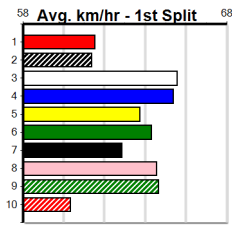

MANNINGS GREYHOUND COMPLEX (275)

Distance: 425m, Race Type: Mixed 4/5, Total Prizemoney: $1,530
1st: $1,000, 2nd: $320, 3rd: $160, 4th: $50

4

3:56PM

(VIC time)

Watchdog Tips: **0 0 0 0** Bet: **0**