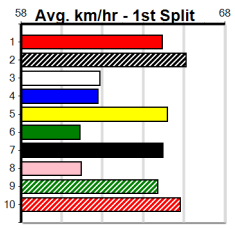

Bendigo

HANRAHAN PLUMBING (275+ RANK)

Distance: 425m, Race Type: Grade 7, Total Prizemoney: $1,530
1st: $1,000, 2nd: $320, 3rd: $160, 4th: $50

9
5:34PM
(VIC time)

Watchdog Tips: **0 0 0 0** Bet: **0**