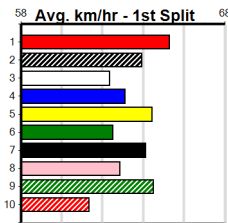

PETER BROWN CUSTOM HOMES (275+ R

Distance: 500m, Race Type: Grade 5, Total Prizemoney: $1,740
1st: $1,150, 2nd: $360, 3rd: $180, 4th: $50

Watchdog Tips: **0 0 0 0** Bet: **0**