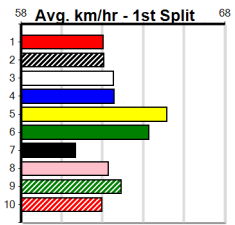

SPORTSBET GREEN TICKS (275+ RANK)

Distance: 425m, Race Type: Maiden, Total Prizemoney: $1,530
1st: $1,000, 2nd: $320, 3rd: $160, 4th: $50

1

2:57PM
(VIC time)

Watchdog Tips: **0 0 0 0** Bet: **0**