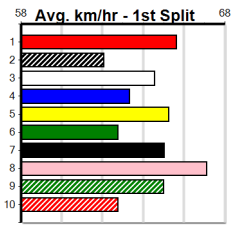

SPORTS VOTE COUNT (275+ RANK)

Distance: 500m, Race Type: Mixed 4/5, Total Prizemoney: \$1,740
1st: \$1,150, 2nd: \$360, 3rd: \$180, 4th: \$50

Watchdog Tips:

0 0 0 0

Bet:

Main table containing race details for 10 races, including race number, name, trainer, horses, odds, and winning boxes.