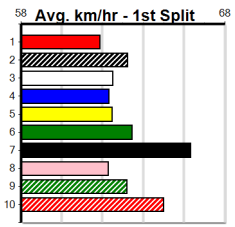

AVARD CIVIL (275+ RANK) Distance: 425m, Race Type: Grade 6, Total Prizemoney: $1,530 1st: $1,000, 2nd: $320, 3rd: $160, 4th: $50

Watchdog Tips: 0 0 0 0 Bet:

Main table containing race details for 10 different races, including participant names, trainers, times, and winning boxes.