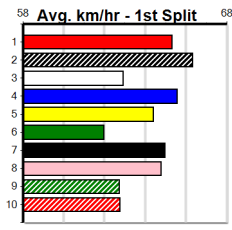

SPORTSBET SAME RACE MULTI (275+RA)

Distance: 425m, Race Type: Grade 5, Total Prizemoney: $1,530
1st: $1,000, 2nd: $320, 3rd: $160, 4th: $50

12

6:35PM
(VIC time)

Watchdog Tips: **0 0 0 0** Bet: **0**