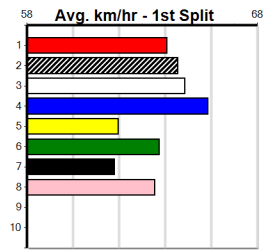

CHS GROUP

Distance: 410m, Race Type: Grade 7, Total Prizemoney: $2,925
1st: $1,950, 2nd: $600, 3rd: $300, 4th: $75

MORaine Lilly (1) produced a good all the way win last start and she can repeat the feat from the gun draw here. PAW XAVIER (6) showed good speed in his smart win 4 starts back and he could be the main danger with any luck early.

Watchdog Tips: 1 6 4 5 Bet: Trifecta 1/4,5,6/2,4,5,6 ($10 - 111.11%)

MORaine Lilly [7] Good all the way win last start, can go close. $2.80
BK Bitch Nov-22 Sire: FABREGAS Dam: SIXTEEN PEGS
Owner(s): MORaine (SYN), G Judd, S Judd
Trainer: Dean Elliot (Huntly)

RONNY ALLSORTS [7] Steady placing 3 starts back but this looks tough. $10.00
WF Dog Nov-21 Sire: FERNANDO BALE Dam: SIXTEEN PEGS
Owner(s): P Fulton
Trainer: Peter Fulton (Ecklin South)

MANA'S WAY (NSW)[7] Well beaten before a fall last start, tested here. $21.00
BK Bitch Jun-22 Sire: FEDERAL MORGAN Dam: NANA'S HABIT
Owner(s): D Keane
Trainer: Danielle Keane (Koroit)

DUKE CABOOM [7] Showed speed in smart placing 3 back, chance. $5.00
BK Dog Oct-22 Sire: ASTON RUPEE Dam: BOOM FOOT
Owner(s): L Edgerton
Trainer: Jordan Mcquillen (Lara)

CORNHILL STORM [7] Tough draw but has plenty of talent, can threaten. $6.00
BK Bitch Nov-21 Sire: FERAL FRANKY Dam: MERCY MERCY
Owner(s): S Gibson
Trainer: Scott Gibson (Harcourt)