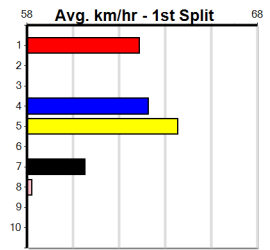

Distance: 410m, Race Type: Maiden, Total Prizemoney: $2,535
1st: $1,680, 2nd: $520, 3rd: $260, 4th: $75

ONE HAND CLAP (8) showed enough talent in his debut for a race of this nature and he may prove hard to hold out. LOSE MY NUMBER (1) recorded a handy placing from this draw 2 starts back and he could be the main danger here.

Watchdog Tips: **8** **1** **4** **2** Bet: Win 8

LOSE MY NUMBER [M] Biks Handy placing from this draw 2 back, major player. **$4.00**

BD Dog May-22 Sire: FERAL FRANKY Dam: PRINNY ARANDT Trainer: Max Zammit (Exford)

Owner(s): M Brealey

Winning Distances: < 300m (0) 300 - 399m (0) 400 - 499m (0) 500 - 599m (0) 600 - 699m (0) > 700m (0)

Winning Weights:

Draw	Age	Sex	Dist	Track	Date	Time	BOB	Margin	1st/2nd (Time)	PIR	Checked	Comment	W/R	Split 1	S/P	Grade
4th (2)	33.2	410	HOR	R2	09-Apr-24	24.48	23.26	11.00	MISS MARY JO (23.72)	Q/34	.	.	.	10.81	$33.60	MH
6th (8)	33.8	410	HOR	R3	12-Apr-24	24.62	23.58	12.00	AEROBIC ICE AGE (23.80)	S/56	.	.	.	10.84	$9.00	M
4th (4)	32.7	390	BAL	R2	12-May-24	22.67	22.15	6.00L	LEONARDO ZEAL (22.29)	M/23	.	V10	.	8.52	$20.10	T3-M
ST (-)	32.6	400	GEL		11-Jun-24	23.36			8.00L Trial Cleared	M/22	.	3of4	.	8.60		ST
6th (3)	33.0	400	GEL	R2	18-Jun-24	23.73	22.63	15.00	JERSEY JET (22.72)	M/66	.	.	.	8.75	$12.90	M
2nd (1)	33.0	400	GEL	R2	02-Jul-24	23.27	22.88	1.75L	ASTON SEAN (23.17)	M/33	.	.	.	8.69	$5.50	M
5th (8)	32.6	390	BAL	R2	07-Jul-24	22.93	22.17	7.50L	NALA'S GHOST (22.41)	S/75	.	.	.	8.74	$7.40	T3-M

Last 3 wins NOT included above

Box History

Bx	1st	2nd	3rd	4th	5th	6th	7th	8th
1		1						
2				1				
3						1		
4				1				
5								
6								
7								
8					1	1		

Prize Best	$445.00
Starts	NBT
Trk/Dts	6-0-1-0
APM	2-0-0-0
	405

PENNY DROP [M] Far from disgraced on debut, threat if steps. **$4.60**

BK Bitch Jun-22 Sire: FERNANDO BALE Dam: ALL DOLLED UP Trainer: Kyle Goodwin (Hamilton)

Owner(s): And Loving It (SYN), J Faralla, C Dyett, P Lombardo

Winning Distances: < 300m (0) 300 - 399m (0) 400 - 499m (0) 500 - 599m (0) 600 - 699m (0) > 700m (0)

Winning Weights:

Draw	Age	Sex	Dist	Track	Date	Time	BOB	Margin	1st/2nd (Time)	PIR	Checked	Comment	W/R	Split 1	S/P	Grade
5th (5)	27.3	305	MTG	R1	23-Jun-24	18.22	17.59	9.00L	ASTON MAI TAI (17.59)		.	.	.	5.96	$7.00	M

Last 3 wins NOT included above

Box History

Bx	1st	2nd	3rd	4th	5th	6th	7th	8th
1								
2								
3								
4								
5					1			
6								
7								
8								

Prize Best	$0.00
Starts	FSH
Trk/Dts	1-0-0-0
APM	0-0-0-0
	0

*** VACANT BOX ***

Sire: Dam: Trainer:

Owner(s):

Winning Distances: < 300m (0) 300 - 399m (0) 400 - 499m (0) 500 - 599m (0) 600 - 699m (0) > 700m (0)

Winning Weights:

Box History