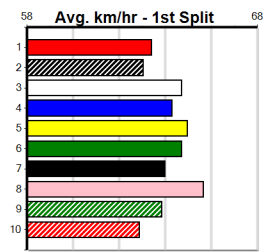

ON-SITE ENGINEERING

Distance: 410m, Race Type: Grade 5 T3, Total Prizemoney: $2,925
1st: $1,950, 2nd: $600, 3rd: $300, 4th: $75

MOTOR HEAD MAXIM (7) has recorded smart placings in 3 of his last 4 starts and he could be the one to beat in this. SOLITARY FLAME (5) has the speed to overcome her awkward draw here and she can be prominent throughout.

Watchdog Tips: 7 5 2 6 Bet: Box Trifecta 2,5,6,7 ($10 for 41.67%)

KENSINGTON FLYER [5] Comes into calculations from this draw. $8.00
BK Dog Apr-22 Sire: MY REDEEMER Dam: LIVERPOOL FLYER
Owner(s): Bee Gee Mac (SYN), G Mcrae, B Mcrae
Trainer: Billy Mcrae (Smythes Creek)

MISSILE MAGGIE [5] Forget last 2, good wins prior, chance if steps. $6.50
BK Bitch Aug-21 Sire: ORSON ALLEN Dam: SPYFECTION
Owner(s): P Keane
Trainer: Mark Keane (Koroit)

ALDREN BALE (NSW)[5] Talented, can wind up mid race, cannot dismiss. $12.00
FBD Dog Jan-21 Sire: KONOMI Dam: DYNA UNI
Owner(s): C Roberts
Trainer: Catherine Roberts (Terang)

DIVA DAVINA [5] Drawn to find some trouble in this, needs to step. $10.00
BK Bitch Oct-21 Sire: KINLOCH BRAE Dam: UP HILL JILL
Owner(s): MORaine (SYN), G Judd, S Judd
Trainer: Briana Robertson -Ieech (Smeato)

SOLITARY FLAME [5] Good early, smart win 2 starts back, major player. $3.60
DKBD Bitch Aug-21 Sire: HARD STYLE RICO Dam: FAUN FLAME
Owner(s): Big Three (SYN), M Dennis, B Wright, M Bolger
Trainer: Carol Jackson (Neilborough)

1

2

3

4

5