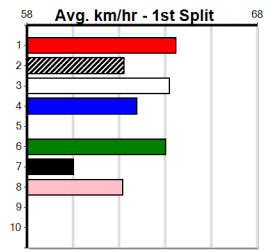

Horsham

7

6:45PM

(VIC time)

LOCKS CONSTRUCTIONS

Distance: 485m, Race Type: Grade 7, Total Prizemoney: $3,340
1st: $2,230, 2nd: $690, 3rd: $345, 4th: $75

SIR DODGE (3) has shown plenty of talent in his 3 starts to date and he has the early speed to lead from go to whoa in this. PATRIOT BRADLEY (2) was solidly placed here 2 starts back and he could make his presence felt in the run home.

Watchdog Tips: **3** **2** **1** **6** **Bet:** Box Trifecta 1,2,3 ($10 for 166.67%)

1

SCOTT AQUAPHOBIA [7] **Can explode mid race, gun draw, big chance here.** **$4.20**

BK Dog May-22 Sire: LK'S CRUSHN IT Dam: MISS BOOMING Trainer: Peter Bartlett (Bamawm)

Owner(s): V Giles

Winning Distances: < 300m (0) 300 - 399m (1) 400 - 499m (0) 500 - 599m (0) 600 - 699m (0) > 700m (0)

Winning Weights: 32.8(1)

ST	(-)	31.9	425	BEN	R1	24-Apr-24	24.29	1.75L	Trial Cleared	M/44	2of6	6.51	ST
4th	(1)	32.1	460	GEL	R10	03-May-24	25.97	25.71	3.75L MAVIS TOLMIE (25.71)	M/355		6.58	$43.70 X67
5=	(3)	32.9	500	BEN	R4	10-May-24	28.90	27.90	15.00 FERGUS ZULU (27.90)	M/776		6.97	$27.40 X67H
ST	(-)	32.9	425	BEN		24-May-24	24.23		0.01L Trial Cleared	M/44	1of4	6.65	ST
5th	(2)	32.7	350	HVL	R2	09-Jun-24	19.84	19.29	6.50L FROG MARCH (19.41)	M/8		6.77	$24.80 X67
3rd	(5)	32.8	460	GEL	R7	18-Jun-24	26.09	25.76	4.25L MAGIC MILO (25.80)	M/533		6.86	$5.10 X67
4th	(2)	33.4	450	SHP	R1	24-Jun-24	25.71	25.15	8.00L DEADLY AVENGER (25.15)	M/666		6.80	$24.60 X67
2nd	(5)	33.4	500	BEN	R3	05-Jul-24	28.56	27.81	0.50L RENEGADE RUSLIE (28.54)	M/311		6.75	$10.70 RW

Last 3 wins NOT included above

1st	(3)	32.8	350	HVL	R3	11-Jan-24	19.91	19.73	1.5L HUDSON FLYER (20.01)	M/3	SW	6.84	$5.00 M
.	.	.	.	.	.	.	.	.	.	.	.	.	.
.	.	.	.	.	.	.	.	.	.	.	.	.	.
.	.	.	.	.	.	.	.	.	.	.	.	.	.

Box History

Bx	1st	2nd	3rd	4th	5th	6th	7th	8th
1				1				
2	1			1	1	1	2	
3	1		1		1	1		
4					1	1		
5		1	1					
6	1	1		1	1			1
7		1						
8		1						

Prize Best Starts Trk/Dts APM $4240.00 FSTD 22-1-5-3 0-0-0-0 2186

2

PATRIOT BRADLEY [7] **Solidly placed here 2 starts back, major player.** **$4.60**

RBD Dog Apr-22 Sire: FERNANDO BALE Dam: PATRIOT TUBMAN Trainer: Garry George (Beulah)

Owner(s): B Keel

Winning Distances: < 300m (0) 300 - 399m (0) 400 - 499m (1) 500 - 599m (0) 600 - 699m (0) > 700m (0)

Winning Weights: 31.0(1)

6th	(5)	30.9	410	HOR	R1	07-May-24	24.12	23.12	6.00L PAW LARRY (23.70)	S/76		11.24	$7.50 M
4th	(6)	30.9	410	HOR	R2	14-May-24	24.14	23.14	3.5L ASTON CORTES (23.90)	S/77		11.05	$4.40 M
3rd	(4)	30.8	425	BEN	R1	24-May-24	24.77	23.90	3.75L SURE SLINKY (24.52)	M/776		7.14	$5.90 M
1st	(1)	31.0	450	BAL	R2	09-Jun-24	25.55	25.55	6.50L HARD ROTOR (25.98)	M/311		6.82	$2.40 T3-M
4th	(5)	30.9	450	WBL	R4	13-Jun-24	25.77	25.20	8.00L SEAGULL ROCK (25.24)	S/655		6.94	$21.80 X67
4th	(1)	31.3	485	HOR	R7	18-Jun-24	28.05	27.26	4.75L JED'S MEMORY (27.73)	S/744		6.87	$3.60 RW
2nd	(2)	30.8	485	HOR	R5	02-Jul-24	27.59	27.06	2.50L GENESIS BALE (27.43)	S/422		6.72	$26.40 RWH
7th	(7)	31.0	485	HOR	R8	09-Jul-24	28.20	27.40	9.00L IDYLLIC JAMES (27.58)	M/888		7.08	$42.00 RWF

Last 3 wins NOT included above

1st	(1)	31.0	450	BAL	R2	09-Jun-24	25.55	25.55	6.50L HARD ROTOR (25.98)	M/311		6.82	$2.40 T3-M
.	.	.	.	.	.	.	.	.	.	.	.	.	.
.	.	.	.	.	.	.	.	.	.	.	.	.	.
.	.	.	.	.	.	.	.	.	.	.	.	.	.

Box History

Bx	1st	2nd	3rd	4th	5th	6th	7th	8th
1	1			1				
2		1						
3								
4			1					
5				1		1		
6				1				
7		1					1	
8								

Prize Best Starts Trk/Dts APM $2695.00 NBT 9-1-2-1 3-0-1-0 2220