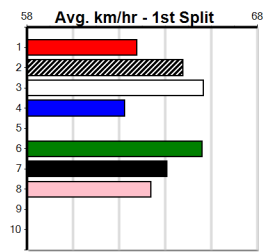

HORSHAM DOORS & GLASS

Distance: 410m, Race Type: Grade 7, Total Prizemoney: $2,925
1st: $1,950, 2nd: $600, 3rd: $300, 4th: $75

HOME TOWN (7) was a solid winner 3 starts back and he can race on the speed throughout and prove a bit too classy in the run to the judge. REGAL RAJ (4) is resuming here but can challenge after some solid recent trials.

Watchdog Tips: **7** **4** **8** **3** **Bet:** Trifecta 7/4,8/1,3,4,8 ($10 - 166.67%)

1

XOEL BALE (NSW)[7] **Gun draw, good mid race pace, must respect.** **$7.50**
BK Dog May-22 Sire: CHRISTO BALE Dam: QUINA BALE Trainer: Luke Harris (Devon Meadows)
Owner(s): L Harris
Winning Distances: < 300m (0) 300 - 399m (0) 400 - 499m (1) 500 - 599m (0) 600 - 699m (0) > 700m (0)
Winning Weights: 40.7(1)

Rank	Dist	Wgt	Track	Date	Time	BON	Margin	1st/2nd (Time)	PIR	Checked	Comment	WR	Split 1	S/P	Grade
2nd (6)	40.6	400	GEL	R10	27-Apr-24	23.04	22.35	3.5L BLACKPOOL RANGER	M/44	.	.	.	8.66	$6.20	X67
7th (4)	40.2	460	GEL	R10	03-May-24	26.19	25.71	7.00L MAVIS TOLMIE (25.71)	S/767	.	.	.	6.81	$17.40	X67
3rd (6)	39.6	400	GEL	R9	10-May-24	23.15	22.76	6.00L HERE HUGO (22.76)	S/54	.	.	.	8.72	$3.30	7
6th (2)	40.3	450	BAL	R5	22-May-24	25.93	25.22	8.00L CRIMSON KIT (25.39)	M/666	.	.	.	7.10	$9.50	RW
2nd (6)	40.4	450	TRA	R5	29-May-24	25.48	25.07	1.75L SODA HAWK (25.36)	S/732	.	.	.	6.85	$13.30	X67
2nd (4)	40.5	435	SLE	R3	02-Jun-24	24.73	24.37	0.75L JOHNSON STREET (24.68)	S/622	.	.	.	5.41	$5.30	7
3rd (4)	40.2	350	TRA	R4	05-Jul-24	20.22	19.49	4.75L PAW WALDO (19.89)	S/54	.	.	.	6.89	$5.60	X67
5th (5)	40.4	400	WGL	R3	09-Jul-24	23.56	22.52	2.75L VALENCIA TILLY (23.37)	S/55	.	.	.	8.75	$3.20	7
1st (5)	40.7	410	HOR	R2	16-Apr-24	23.56	23.10	1.5L PROJECT MAYHEM (23.65)	M/11	.	SW	.	10.57	$1.30	M

Box History

Bx	1st	2nd	3rd	4th	5th	6th	7th	8th
1								
2						1		
3								
4		1	1					1
5	1				1			
6		2	1					
7		1						
8								

Prize Best Starts Trk/Dts APM $4965.63 23.56(5)-16/4/24 10-1-4-2 1-1-0-0 3339

2

MENTION [7] **Racing well, good early speed, cannot dismiss.** **$8.50**
BK Bitch Apr-22 Sire: BEAST UNLEASHED Dam: ZIPPING FREEMAN Trainer: Margery Quick (Haddon)
Owner(s): G Collins
Winning Distances: < 300m (0) 300 - 399m (1) 400 - 499m (0) 500 - 599m (0) 600 - 699m (0) > 700m (0)
Winning Weights: 28.4(1)

Rank	Dist	Wgt	Track	Date	Time	BON	Margin	1st/2nd (Time)	PIR	Checked	Comment	WR	Split 1	S/P	Grade
4th (7)	28.7	300	HVL	R1	05-May-24	17.48	16.69	7.00L WILD SERENA (17.01)	M/1	.	.	.	4.01	$21.00	M
5th (5)	28.6	390	WBL	R2	13-May-24	22.94	22.34	5.50L PAW WALDO (22.57)	M/23	.	.	.	8.82	$6.50	M
3rd (6)	28.5	390	WBL	R2	27-May-24	22.94	22.17	4.00L SOHO BUSTLIN' BY (22.66)	M/22	.	.	.	8.79	$4.40	M
3rd (7)	28.5	390	BAL	R1	02-Jun-24	22.99	22.08	3.75L BELFAST LILY (22.74)	M/13	.	.	W	8.59	$4.40	T3-M
3rd (8)	28.5	390	BAL	R1	09-Jun-24	22.79	22.34	4.00L JEFF THE MAN (22.51)	M/23	.	.	.	8.55	$5.60	T3-M
1st (2)	28.4	390	WBL	R1	17-Jun-24	22.66	22.51	1.00L CUDGEE'S WREN (22.71)	Q/11	.	SW	.	8.61	$4.10	M
2nd (8)	28.1	390	WBL	R4	24-Jun-24	22.74	22.13	4.50L SENSES FAIL (22.43)	M/11	.	.	W	8.76	$4.80	7
2nd (1)	28.2	390	WBL	R3	01-Jul-24	22.85	22.34	1.5L SICILY (22.76)	Q/11	.	.	.	8.62	$5.10	7

Box History

Bx	1st	2nd	3rd	4th	5th	6th	7th	8th
1		1						1
2	1							
3								
4								
5					1			
6			1					
7			1	1				
8		1	1					

Prize Best Starts Trk/Dts APM $2195.00 FSH 9-1-2-3 0-0-0-0 2069