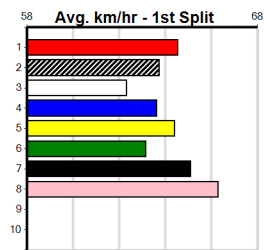

GREYHOUND ADOPTION PROGRAM

Distance: 410m, Race Type: Grade 6, Total Prizemoney: $2,925
1st: $1,950, 2nd: $600, 3rd: $300, 4th: $75

PAW GLORY (8) recorded a good win from this draw last start and he may be the one to beat again here. PAW MARVEL (6) has produced strong wins in 2 of his last 3 starts and he can make his presence felt in the run home in this.

Watchdog Tips: 8 6 5 2 Bet: Win 8

CANYA ENHANCE (NSW)[6] Handy placings in 2 of his last 4, place hopes. $10.00
Owner(s): M Roberts
Sire: BARCIA BALE Dam: OPTICAL
Trainer: Mark Roberts (Terang)

TESSA DENMARK [6] Mid race pace, smart win 3 starts back, threat. $5.00
Owner(s): MM (SYN), H Mcadam, D Chubb, G Wignall, M Wells, M Stockdale, G Wells, I Prior
Trainer: Heath Mcadam (Ocean Grove)

HARD ROTOR [6] *** SCRATCHED *** $12.00
Owner(s): M Zammit
Sire: HARD STYLE RICO Dam: ROTARUA
Trainer: Max Zammit (Exford)

CIRCLE THE STORM [6] Showed speed in handy win 3 back, needs to step. $8.00
Owner(s): A Gurry
Sire: KC AND ALL Dam: CIRCLE OF DREAMS
Trainer: Andrea Gurry (Nhill)

STEP ON AIR [6] Good early, handy win 3 starts back, chance here. $3.60
Owner(s): C Roberts
Sire: TOMMY SHELBY Dam: ART NOVEAU
Trainer: Catherine Roberts (Terang)

1

2

3

4

5