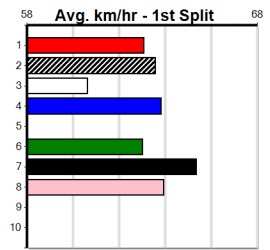

WATTS PRICE ACCOUNTANTS

Distance: 485m, Race Type: Grade 6, Total Prizemoney: $3,340
1st: $2,230, 2nd: $690, 3rd: $345, 4th: $75

GOOD INNINGS (6) recorded a fast all the way win here 4 starts back and he may prove hard to hold out again in this. PAW MANNY (3) can wind up mid race and he looks like the main danger after some smart racing in recent times.

Watchdog Tips: **6** **3** **8** **4** **Bet:** **Win 6**

Form Box	Wgt	Dist	Track	Date	Time	BON	Margin	1st/2nd (Time)	PIR	Checked	Comment	WR	Split 1	S/P	Grade

1

FLYING HOT [6] **$15.00**

Wide runner, may get back early, tough ask.

BK Dog **Oct-21** Sire: MY REDEEMER Dam: MISS CAITLYN

Owner(s): M Roberts Trainer: Christian Roberts (Terang)

Winning Distances: < 300m (0) 300 - 399m (0) 400 - 499m (1) 500 - 599m (1) 600 - 699m (0) > 700m (0)

Winning Weights: 32.6(1) 33.4(1)

5th (2)	33.1	515	SAN	R9	25-Apr-24	30.52	29.24	11.00 SCREECHING (29.78)	M/7775	.	.	.	5.44	$30.70	X67F
6th (3)	33.2	450	WBL	R5	29-Apr-24	26.10	25.64	4.75L CLOUDY WREN (25.77)	M/576	.	.	.	6.97	$7.40	6G
3rd (2)	33.2	500	BEN	R7	08-May-24	28.73	28.16	1.00L ARCHIE MCIVOR (28.67)	M/265	.	.	.	6.75	$8.20	T3-RW
8th (6)	32.7	450	WBL	R5	16-May-24	26.07	25.47	4.25L SQUEAKY CARROLL (25.78)	Q/788	.	.	.	6.89	$36.90	X67
6th (6)	33.2	450	WBL	R7	20-May-24	26.41	25.57	12.00 CALL ME ARTIE (25.60)	M/887	.	.	.	7.10	$5.00	6G
6th (1)	33.3	460	GEL	R7	28-May-24	26.82	26.29	5.50L MIRA BALE (26.44)	M/466	.	.	.	6.93	$3.40	T3-RW
8th (5)	33.4	450	WBL	R7	17-Jun-24	26.47	25.36	10.00 BELLA SUPREME (25.80)	M/668	.	.	.	6.92	$17.00	X67
6th (3)	33.5	450	WBL	R5	24-Jun-24	26.31	25.54	8.00L TOMMY FROM MARS (25.77)	M/777	.	.	.	7.02	$25.30	X67

Last 3 wins NOT included above

1st (8)	32.6	515	SAP	R1	04-Sep-23	29.88	29.28	0.05L NEED A PILOT (29.88)	M/2221	.	SW	.	5.21	$1.80	M
1st (6)	33.4	450	WBL	R5	15-Apr-24	25.78	25.47	1.00L BELLA SUPREME (25.85)	Q/344	.	SW	.	6.80	$5.40	7

Box History

Bx	1st	2nd	3rd	4th	5th	6th	7th	8th
1		3		1			1	1
2		2	3		1			
3						1	2	
4		3	1	3	1	1		
5			1					1
6	1		1			2	1	1
7		1		3	1			
8	1			2				1

Prize Best Starts Trk/Dts APM

$14230.00 NBT 42-2-9-6 2-0-0-1 2554

2

ABLETT FLYER [6] **$7.50**

Good early, smart placing last start, place hopes.

BK Dog **Apr-22** Sire: MY REDEEMER Dam: LIVERPOOL FLYER

Owner(s): Bee Gee Mac (SYN), G Mcrae, B Mcrae Trainer: Gregory Mcrae (Smythes Creek)

Winning Distances: < 300m (0) 300 - 399m (0) 400 - 499m (2) 500 - 599m (0) 600 - 699m (0) > 700m (0)

Winning Weights: 29.5(1) 30.8(1)

2nd (8)	29.9	450	BAL	R5	12-May-24	25.77	25.50	2.25L DARRA TOPAZ (25.62)	S/333	.	.	.	6.87	$2.70	T3-RW
2nd (7)	30.0	460	WGL	R5	18-May-24	26.60	26.24	0.25L DASHER BALE (26.59)	M/322	.	.	.	6.70	$3.10	X67
4th (7)	29.8	450	BAL	R5	27-May-24	25.82	25.38	5.00L FINANCIER (25.48)	S/636	.	SW	.	6.78	$20.40	SH
1st (2)	29.5	460	GEL	R5	04-Jun-24	26.14	26.09	0.50L BOMB NEAVE (26.17)	M/111	.	.	.	6.72	$1.50	X67
5th (4)	29.5	450	BAL	R4	12-Jun-24	26.00	25.31	10.00 XISAN BALE (25.31)	M/356	.	.	.	6.65	$24.10	X67
4th (1)	29.9	450	BAL	R3	19-Jun-24	25.83	25.12	6.00L RIVIA ZORO (25.42)	M/123	.	.	.	6.64	$11.50	RW
5th (4)	30.0	450	BAL	R5	26-Jun-24	26.08	25.03	6.50L FABIO GIBLET (25.65)	Q/137	.	.	.	6.68	$14.40	X67
3rd (8)	30.6	450	WBL	R9	04-Jul-24	25.68	25.17	3.5L LEON'S ENTITY (25.45)	M/322	.	VO	.	6.68	$4.20	RW

Last 3 wins NOT included above

1st (7)	30.8	450	WBL	R3	02-Mar-24	25.83	25.46	9.50L JUNIOR RUSLIE (26.48)	M/411	.	.	.	6.79	$1.80	RW

Box History

Bx	1st	2nd	3rd	4th	5th	6th	7th	8th
1				1				
2	1	2	1		1			
3								
4					2	1		2
5								
6								
7	1	1		1	1			1
8		5	1	1				

Prize Best Starts Trk/Dts APM

$5935.00 NBT 23-2-8-2 1-0-0-0 3537