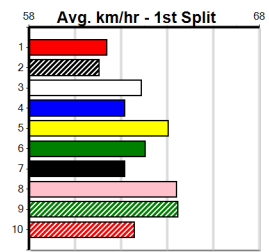

SPORTSBET SET A DEPOSIT LIMIT

Distance: 410m, Race Type: Grade 5 T3, Total Prizemoney: $2,925
1st: $1,950, 2nd: $600, 3rd: $300, 4th: $75

KILLER BEE CAMMY (5) can race on the speed from the outset in this and she looks hard to hold out in this. WINCKIE BALE (2) can show a good turn of foot once balanced and she looks set to be right in the finish with any luck here.

Watchdog Tips: 5 2 8 3 Bet: Win 5

Form Box Wgt Dist Track Date Time BON Margin 1st/2nd (Time) PIR Checked Comment W/R Split 1 S/P Grade

FERNBANK FLYER [5] Better effort when placed last start, keep safe. $6.00
Owner(s): B Robertson -leech
Winning Distances: < 300m (0) 300 - 399m (4) 400 - 499m (4) 500 - 599m (0) 600 - 699m (0) > 700m (0)
Box History table and Prize Best Starts table included.

WINCKIE BALE (NSW)[5] Good turn of foot once balanced, major player. $4.60
Owner(s): L Harris
Winning Distances: < 300m (0) 300 - 399m (1) 400 - 499m (2) 500 - 599m (0) 600 - 699m (0) > 700m (0)
Box History table and Prize Best Starts table included.

AYIA THE SLAYER [5] Has talent, can show early speed, threat here. $4.20
Owner(s): J Gorgioski
Winning Distances: < 300m (0) 300 - 399m (2) 400 - 499m (1) 500 - 599m (0) 600 - 699m (0) > 700m (0)
Box History table and Prize Best Starts table included.

GOOD MANNER [5] Far from disgraced in recent times, keep safe. $8.50
Owner(s): COUPLA BLOKES (SYN), N Emanuele, M Allan
Winning Distances: < 300m (0) 300 - 399m (0) 400 - 499m (5) 500 - 599m (0) 600 - 699m (0) > 700m (0)
Box History table and Prize Best Starts table included.

KILLER BEE CAMMY [5] Can race on the speed from the outset, go close. $3.20
Owner(s): H Mcadam
Winning Distances: < 300m (0) 300 - 399m (2) 400 - 499m (4) 500 - 599m (0) 600 - 699m (0) > 700m (0)
Box History table and Prize Best Starts table included.

1

2

3

4

5