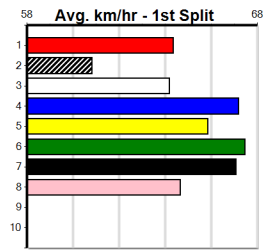

Horsham

10

7:52PM

(VIC time)

SHIMA SHINE AT STUD

Distance: 410m, Race Type: Grade 6, Total Prizemoney: $2,925
1st: $1,950, 2nd: $600, 3rd: $300, 4th: $75

LILYDALE (6) has recorded solid all the way wins in 2 of her first 3 starts and she looks like the one to beat again in this. TUBMAN'S LEGACY (5) has also produced smart all the way wins in 2 of his last 3 starts and he can challenge here.

Watchdog Tips: **6** **5** **4** **7** **Bet:** **Quinella 5/6 ($10 for 1000%)**

1

CIRCLE THE SUN [6] **Slow out and well beaten of late, needs it easier.** **$26.00**

BK Dog Dec-21 Sire: KC AND ALL Dam: CIRCLE OF DREAMS

Owner(s): A Gurry

Trainer: Andrea Gurry (Nhill) ENG HOR 2024-07-16

Winning Distances: < 300m (0) 300 - 399m (2) 400 - 499m (0) 500 - 599m (0) 600 - 699m (0) > 700m (0)

Winning Weights: 34.9(1) 35.3(1)

1st	2nd	3rd	4th	5th	6th	7th	8th	9th	10th	PIR	Checked	Comment	W/R	Split 1	S/P	Grade
1st (4)	34.9	395	BGC	R1	10-Apr-24	23.27	22.67	1.75L BLUE MARINA (23.39)	3	3	10.89					$4.80 M
3rd (4)	34.9	395	BGC	R2	17-Apr-24	23.41	22.58	4.25L LENNY'S MATE (23.11)	4	4	10.96					$14.00 NNP
1st (1)	35.3	395	BGC	R2	24-Apr-24	23.10	22.70	2.25L FLYING CRUISE (23.27)	2	2	10.72					$2.90 NNP
4th (3)	35.3	395	BGC	R11	08-May-24	23.27	22.58	3.00L SWIFT LIONEL (23.06)	4	4	10.90					$9.50 5
4th (6)	35.3	395	BGC	R9	17-May-24	23.18	22.49	10.00 HOTEL WHISKY ONE (22.49)	6	6	10.81					$34.00 5
5th (7)	35.8	395	BGC	R11	29-May-24	23.32	22.79	7.00L TYPHOON NEV (22.83)	6	6	10.98					$19.00 5
7th (7)	35.0	410	HOR	R2	02-Jul-24	24.11	23.04	6.50L LEGGETT BALE (23.67)	M/78	.	10.73					$27.00 X67
5th (1)	35.0	410	HOR	R12	09-Jul-24	24.04	22.97	6.50L RAPIDFIRE MORRIS (23.60)	M/55	.	10.69					$5.20 6G

Last 3 wins NOT included above

Box	1st	2nd	3rd	4th	5th	6th	7th	8th
1	1							
2								
3								
4	1		1					1
5					1			
6				2				
7		1				1		1
8			1			1		1

Prize Best	$6885.00
Starts	NBT
Trk/Dts	16-2-1-2
APM	2-0-0-0
	3759

2

PAW LOUIS (NSW)[6] **Handy win 2 starts back but may get burnt off here** **$10.00**

BK Dog Jul-22 Sire: JS FLAMIN ACE Dam: DYNA ADRIA

Owner(s): B Wheeler

Trainer: Robert Camilleri (Lara)

Winning Distances: < 300m (0) 300 - 399m (0) 400 - 499m (2) 500 - 599m (0) 600 - 699m (0) > 700m (0)

Winning Weights: 28.6(1) 28.7(1)

6th	5th	4th	3rd	2nd	1st	PIR	Checked	Comment	W/R	Split 1	S/P	Grade	
6th (5)	28.6	450	BAL	R9	31-May-24	26.26	24.81	8.00L RIVIA ZORO (25.72)	M/777	.	7.03		$5.20 M
1st (8)	28.6	410	HOR	R1	04-Jun-24	23.50	22.97	2.50L BLACK STATESMAN (23.66)	S/32	.	10.67		$5.90 M
7th (5)	28.4	450	TRA	R2	14-Jun-24	26.13	25.09	15.00 HIGHLAND WARRIOR (25.09)	M/667	.	6.89		$3.50 RW
3rd (5)	28.9	485	HOR	R7	18-Jun-24	27.86	27.26	2.00L JED'S MEMORY (27.73)	Q/311	.	6.66		$20.40 RW
8th (4)	28.8	435	SLE	R2	26-Jun-24	25.28	24.20	11.00 PAW MANNY (24.57)	M/888	.	5.58		$6.20 7
2nd (7)	28.8	450	BAL	R5	30-Jun-24	25.63	25.54	1.5L DAD'S JAM DONUT (25.54)	M/533	.	6.81		$5.10 T3-7
1st (6)	28.7	435	SLE	R2	03-Jul-24	24.97	24.41	1.75L JUST LIKE AUDREY (25.08)	M/753	.	5.49		$6.50 7
4th (2)	28.9	485	HOR	R5	09-Jul-24	28.22	27.40	12.00 JED'S MEMORY (27.40)	M/366	.	6.79		$4.30 RW

Last 3 wins NOT included above

Box	1st	2nd	3rd	4th	5th	6th	7th	8th
1								
2				1				
3			1					
4								1
5			2			1	1	
6	1							
7		1						
8	1							

Prize Best	$4890.00
Starts	23.50(8)-4/6/24
Trk/Dts	10-2-1-3
APM	1-1-0-0
	4450