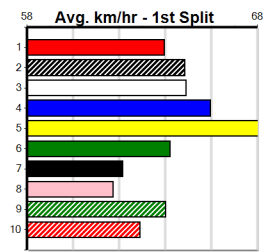

WEBBCON MARINE

Distance: 410m, Race Type: Grade 5 T3, Total Prizemoney: $2,925
1st: $1,950, 2nd: $600, 3rd: $300, 4th: $75

RAPIDFIRE JAYDA (1) has produced good placings in 2 of her last 3 starts and she could prove hard to hold out from her gun draw here. POSIE YOU PEST (5) can come out running in her races and she could be prominent throughout in this.

Watchdog Tips: 1 5 2 7 **Bet:** Win 1

1

RAPIDFIRE JAYDA [5] **$6.00**
Good placings in 2 of her last 3, can go close.
BK Bitch Apr-22 Sire: FABREGAS Dam: WYNBURN LUCIFER
Owner(s): Just for us (SYN), B Hare, C Allen
Winning Distances: < 300m (0) 300 - 399m (3) 400 - 499m (1) 500 - 599m (0) 600 - 699m (0) > 700m (0)
Winning Weights: 29.7(1) 29.8(2) 31.7(1)
3rd (6) 29.6 350 HVL R4 05-May-24 19.78 19.09 3.00L CHAVERO (19.58) M/7 . . . . 6.74 $13.10 X67H
6th (2) 29.7 350 HVL R3 12-May-24 20.15 19.33 9.50L HIGH END CASH (19.50) M/5 . . . . 6.68 $40.20 X67F
1st (8) 29.8 390 BAL R10 02-Jun-24 22.32 22.08 1.5L PELICAN FLYER (22.41) M/22 . . . . 8.57 $2.10 T3-6
1st (3) 29.8 390 BAL R11 12-Jun-24 22.22 22.07 1.75L BRIGHT MOON (22.34) Q/22 . . . . 8.50 $5.50 5NP
8th (3) 29.4 390 BAL R4 19-Jun-24 22.91 21.91 15.00 RAPIDFIRE GIRL (21.91) M/78 . . . . 8.60 $13.40 5
3= (2) 29.5 410 HOR R12 25-Jun-24 23.60 23.07 1.25L ASTON OPHELIA (23.51) Q/76 . . . . 10.77 $21.10 5
5th (2) 29.6 485 HOR R3 02-Jul-24 27.85 27.06 3.5L ZORBAS BALE (27.61) M/277 . . . . 6.70 $12.20 RWH
3rd (4) 29.8 350 HVL R5 07-Jul-24 19.70 19.16 1.5L ASTON CORLEONE (19.60) M/6 . . . . W 6.75 $7.40 5
Last 3 wins NOT included above
1st (7) 31.7 390 SHP R1 01-Feb-24 22.17 22.17 7.00L ZIPPING LIZZO (22.65) M/11 . . . SW . 8.38 $1.60 T3-M
1st (1) 29.7 425 BEN R4 24-Apr-24 24.25 24.06 4.00L YOLONDA (24.52) M/321 . . . . 6.75 $3.00 T3-RW

Box History

Bx	1st	2nd	3rd	4th	5th	6th	7th	8th
1	1	1	1	1	1			
2						1	1	
3	1			1				1
4			1			1		1
5								
6			2					1
7	1				1			
8	1			1				

Prize Best Starts Trk/Dts APM: $7217.50 NBT 19-4-0-5 3-0-0-2 5140

2

DINOSAUR DEANO [5] **$3.20**
Shown speed in smart wins his last 2, chance.
BD Dog Apr-22 Sire: AUSSIE INFRARED Dam: SPEEDY BOSS
Owner(s): Barney Rubble syndicate (SYN), J Gordon, G Rudd, J Markham, W Telford, D Erdman
Winning Distances: < 300m (0) 300 - 399m (4) 400 - 499m (0) 500 - 599m (0) 600 - 699m (0) > 700m (0)
Winning Weights: 28.4(1) 28.6(1) 28.7(2)
8th (4) 28.4 410 HOR R2 07-May-24 24.13 23.12 9.50L SHOW CAUSE (23.50) M/67 . . . . 10.80 $17.70 7
6th (7) 28.4 425 BEN R3 15-May-24 25.43 24.04 17.00 BLUE RISE (24.26) S/656 . . . . 6.67 $11.00 T3-7
2nd (5) 29.0 300 HVL R9 07-Jun-24 16.91 16.73 2.50L FLAMING FOX (16.73) M/1 . . . . 3.91 $7.30 T3-7
3rd (2) 28.7 350 TRA R3 12-Jun-24 20.32 19.75 5.50L DELTA PAWS (19.96) S/64 . . . . 6.83 $9.20 X67
8th (8) 28.7 390 SHP R9 17-Jun-24 23.57 21.85 25.00 THIRTY SECONDS (21.85) S/78 . . . . 9.26 $29.00 X67
1st (2) 28.6 300 HVL R2 01-Jul-24 17.00 16.87 1.75L LITTLE WHIP (17.11) M/2 . . . . 3.95 $2.00 T3-7
1st (6) 28.7 300 HVL R10 05-Jul-24 17.01 16.98 2.75L NORMAL LIFE (17.18) M/2 . . . . 3.97 $2.30 T3-6
1st (4) 28.7 300 HVL R10 10-Jul-24 17.00 16.99 2.00L FIDDLER (17.14) M/2 . . . SW . 3.99 $4.00 T3-5
Last 3 wins NOT included above
1= (3) 28.4 300 HVL R3 27-Feb-24 17.00 16.59 3.5L ONE KNEE NONI/DINOSAUR Q/1 . . . . 3.90 $1.50 M

Box History

Bx	1st	2nd	3rd	4th	5th	6th	7th	8th
1		1						
2	1		2					
3	1							
4	1	1				1		1
5		1						1
6	1		1	1				
7		2	2	1	1	1		
8		1						1

Prize Best Starts Trk/Dts APM: $8245.00 NBT 23-4-6-5 3-0-0-0 4212