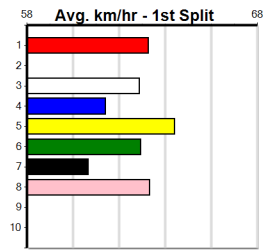

WARRACK BUTCHERY

Distance: 410m, Race Type: Grade 7, Total Prizemoney: $2,925
1st: $1,950, 2nd: $600, 3rd: $300, 4th: $75

PAW JULIA (6) has been racing well in recent times and after her good win 3 starts back she looks like the one to beat here. ELPHICK BALE (5) has the early speed to overcome his awkward draw and he could be the danger if he steps here.

Watchdog Tips: 6 5 8 1 Bet: Trifecta 6/1,5,8/1,3,5,8 ($10 - 111.11%)

Form Box Wgt Dist Track Date Time BON Margin 1st/2nd (Time) PIR Checked Comment W/R Split 1 S/P Grade

ASTON DALTRY [7] Comes into calculations from this draw. $4.20
BK Dog Jun-22 Sire: ASTON RUPEE Dam: ASTON AMORE
Owner(s): R Borda
Trainer: Briana Robertson -leech (Smeato)
Winning Distances: < 300m (0) 300 - 399m (0) 400 - 499m (1) 500 - 599m (0) 600 - 699m (0) > 700m (0)
Winning Weights: 30.2(1)
Box History table and Prize Best Starts Trk/Dts APM

MR. OLAF (NSW)[7] Resuming, well beaten in last couple, tested here. $21.00
WBK Dog Dec-21 Sire: FERNANDO BALE Dam: GOLD AZALEA
Owner(s): I Gilmartin
Trainer: Darrell Leathan (Maryborough)
Winning Distances: < 300m (0) 300 - 399m (1) 400 - 499m (0) 500 - 599m (0) 600 - 699m (0) > 700m (0)
Winning Weights: 31.6(1)
Box History table and Prize Best Starts Trk/Dts APM

MAKE US DREAM [7] Steady placing 4 starts back, place hopes if steps $5.50
BE Bitch Apr-22 Sire: MY REDEEMER Dam: LIVERPOOL FLYER
Owner(s): B Thurston
Trainer: Gregory Mcrae (Smythes Creek)
Winning Distances: < 300m (0) 300 - 399m (1) 400 - 499m (0) 500 - 599m (0) 600 - 699m (0) > 700m (0)
Winning Weights: 23.0(1)
Box History table and Prize Best Starts Trk/Dts APM

DARK BEFORE DAWN [7] Draw is a worry in this, may need luck early. $12.00
BK Dog Feb-22 Sire: FLYING RICCIARDO Dam: SIN RAP BOOM
Owner(s): R Ross
Trainer: Kevin Ross (Mount Glasgow)
Winning Distances: < 300m (0) 300 - 399m (0) 400 - 499m (1) 500 - 599m (0) 600 - 699m (0) > 700m (0)
Winning Weights: 31.5(1)
Box History table and Prize Best Starts Trk/Dts APM

ELPHICK BALE (NSW)[7] Has the speed to overcome his tricky draw, danger. $10.00
BEBD Dog Dec-21 Sire: FERAL FRANKY Dam: ZELZER ALLEN
Owner(s): M Roberts
Trainer: Christian Roberts (Terang)
Winning Distances: < 300m (0) 300 - 399m (1) 400 - 499m (0) 500 - 599m (0) 600 - 699m (0) > 700m (0)
Winning Weights: 31.4(1)
Box History table and Prize Best Starts Trk/Dts APM