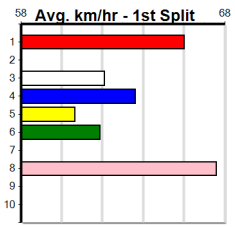

SPORTSBET GREEN TICKS (300+RANK)

Distance: 350m, Race Type: Grade 7, Total Prizemoney: \$1,530
1st: \$1,000, 2nd: \$320, 3rd: \$160, 4th: \$50

4

3:57PM

(VIC time)

DISCO GIZMO (8) has been ultra consistent to date and he has the speed to cross and lead throughout. DR. DUCKY (5) showed good early pace two runs back and she is expected to race well fresh. METAL BENDER (1) is another who can fire first up