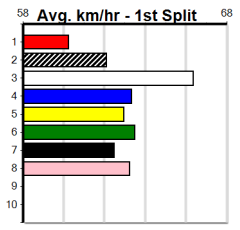

10 * NO RESERVE *****

Trainer:
Owner(s):

1	2	3	4	5	6	7	8
Prize							
Best							
Starts							
Trk/Dst							
APM							

Traralgon

7
5:04PM
(VIC time)

HARD STYLE RICO @ STUD (300+RANK)

Distance: 395m, Race Type: Grade 5, Total Prizemoney: \$1,530
1st: \$1,000, 2nd: \$320, 3rd: \$160, 4th: \$50