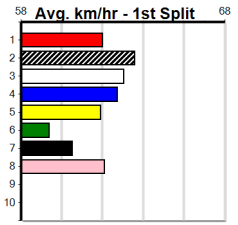

Traralgon

10

5:57PM

(VIC time)

LV FORKLIFTS (1-3 WINS) (300+RANK)

Distance: 350m, Race Type: Restricted Win, Total Prizemoney: \$1,530
1st: \$1,000, 2nd: \$320, 3rd: \$160, 4th: \$50

DR. NATASHA (7) was never headed in her handy 24.71 Sale win and she will give them something to catch again. RHINE STAR (5) is expected to race well fresh. Respect. DAINTREE PEDRO (4) will appreciate the empty box on his inside.