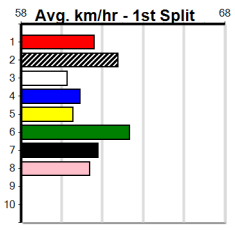

ZACK MONELLI @ STUD (300+RANK)

Distance: 395m, Race Type: Mixed 6/7, Total Prizemoney: \$1,530
1st: \$1,000, 2nd: \$320, 3rd: \$160, 4th: \$50

9

5:40PM

(VIC time)

DAINTREE ASTER (4) has been luckless since her 24.88 Sale win and she can make amends this time around. ELITE DARA (3) is still learning but he should be able to settle on the speed. PLATYPUS YAALA (6) won't be too far away