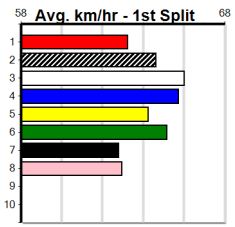

SINCLAIR CONTRACTING (300+RANK)

Distance: 395m, Race Type: Grade 5, Total Prizemoney: $1,530
1st: $1,000, 2nd: $320, 3rd: $160, 4th: $50

5

4:22PM

(VIC time)

LEKTRA VERA (1) will find this easier than her most recent racing and she is drawn to hold the early lead. CHARLOTTE'S HAND (8) has a nice turn of foot and she will get plenty of room early on. GET A GRIP (3) is never too far away here

Watchdog Tips:

1

8

3

6

Bet:

Win 1