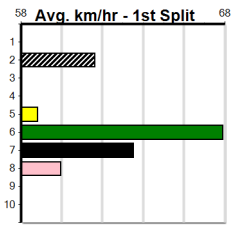

Traralgon

MR AUDACIOUS @ STUD (300+RANK)

Distance: 350m, Race Type: Maiden, Total Prizemoney: $1,530
1st: $1,000, 2nd: $320, 3rd: $160, 4th: $50

1
2:42PM
(VIC time)

GOT FLAIR (2) has turned in some strong performances to date and he gets his chance to break through. BRAEMAR JEANNIE (3) has good early burn and she will continue to get stronger with more racing. MIA MASTER (7) can run a cheeky race

Watchdog Tips: **2** **3** **7** **8** **Bet:** **Win 2**