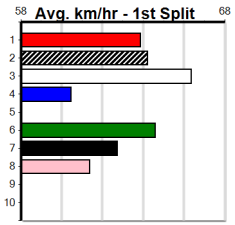

FENECH CURTAINS & BLINDS (300+RANK

Distance: 450m, Race Type: Grade 5, Total Prizemoney: \$1,530
1st: \$1,000, 2nd: \$320, 3rd: \$160, 4th: \$50

Watchdog Tips: **3** **2** **1** **7** **Bet:** **Box Quinella 1,2,3 (\$10 for 333.33%)**