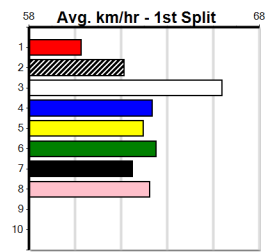

HARD STYLE RICO @ STUD (300+RANK)

Distance: 395m, Race Type: Grade 5, Total Prizemoney: $1,530
1st: $1,000, 2nd: $320, 3rd: $160, 4th: $50

DR. QUEENIE (6) was impressive at Sale two runs back and a clear run early will see her prove too classy. SAKURA RYKER (8) can make mistakes in her races but she has some talent and she will get plenty of room early on. FULL GLAMOUR (4) has claims

Watchdog Tips: 6 8 4 5 Bet: Win 6

Race 1: DR. ZEPPELIN [5] Well drawn but tends to struggle here, risky $7.50
Owner(s): DOCTORS KENNELS (SYN), J McMahon, J Gill
Trainer: Marcus McMahon (Darriman)

Race 2: LAUGHING PANTHER [5] Solid record here, down on best form, place $12.00
Owner(s): S Nagy
Trainer: Steve Nagy (Traralgon)

Race 3: BELOW THE CURVE [5] Beaten in both runs here, prefer to watch $16.00
Owner(s): Below the Curve (SYN), J Garth, L Van rooy, T Kindellan
Trainer: Steven Hanning (Newborough)

Race 4: FULL GLAMOUR [5] Hit or miss early, good turn of foot, threat $6.00
Owner(s): Eye Candy (SYN), C Wilk, K Gorman
Trainer: Kate Gorman (Tanjil South)

Race 5: CARTEL GLAMOUR [5] Better than her past few runs, must respect $7.00
Owner(s): K Tucker
Trainer: Kristin Tucker (Tanjil South)