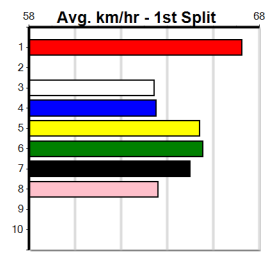

Traralgon
11
6:19PM
(VIC time)

CATCH THE THIEF @ STUD (300+RANK)

Distance: 350m, Race Type: Mixed 4/5, Total Prizemoney: $1,530
1st: $1,000, 2nd: $320, 3rd: $160, 4th: $50

MAGIC BEE (1) has returned to form in recent weeks and she has a top record here. SPEEDY PAM (2) is another who goes well here and she can follow the red through early on. PANCHO TOMMY (4) should race well fresh

Watchdog Tips: **1** **2** **4** **6** **Bet:** **Win 1**

Form Box Wgt Dist Track Date Time BON Margin 1st/2nd (Time) PIR Checked Comment W/R Split 1 S/P Grade

1

MAGIC BEE [4] **Back in form, great record here, hard to hold out** **$2.50**
F Bitch Aug-20 Sire: BERNARDO Dam: CINDEEN JATES Trainer: Aaron Farley (Churchill)
Owner(s): P Pollutro
Winning Distances: < 300m (0) 300 - 399m (4) 400 - 499m (5) 500 - 599m (0) 600 - 699m (0) > 700m (0)
Winning Weights: 26.9(1) 27.0(1) 27.2(1) 27.3(1) 27.6(2) 27.9(2) 28.0(1)

8th (6)	27.7	435	SLE	R11	08-May-24	25.37	24.32	12.00	FIRE HOSE (24.55)	Q/138	.	.	.	5.21	$23.20	5NP
5th (7)	28.1	400	WGL	R5	16-May-24	23.26	22.71	3.00L	MIKE'S TIGER (23.05)	M/24	.	.	.	8.38	$6.10	T3-5
6th (5)	27.9	400	WGL	R12	28-May-24	23.03	22.34	5.50L	ROBBIE LEE ROSE (22.65)	Q/12	.	.	SW	8.32	$17.80	5
4th (1)	27.9	395	TRA	R6	03-Jun-24	23.13	22.68	3.25L	KRAKEN HOOK (22.91)	Q/111	.	.	.	3.79	$5.90	5
6th (3)	27.8	395	TRA	R7	10-Jun-24	22.84	22.29	8.00L	GOTHAM MARQUESS (22.29)	M/135	.	.	.	3.71	$8.80	T3-5
7th (2)	28.3	400	WGL	R7	15-Jun-24	23.70	22.97	11.00	RIE BALE (22.97)	M/46	.	.	.	8.84	$5.00	5
1st (8)	28.0	400	WGL	R5	27-Jun-24	23.10	22.85	1.25L	BRENDEN (23.18)	M/11	.	.	.	8.31	$2.60	5
1st (6)	27.9	400	GEL	R4	02-Jul-24	22.91	22.88	1.00L	OCCIPITAL (22.97)	Q/11	.	.	.	8.31	$2.50	5

Last 3 wins NOT included above

1st (2)	27.6	350	TRA	R5	28-Apr-23	19.89	19.84	2.25L	MOODY GIRL (20.03)	M/11	.	.	SW	6.47	$6.90	X45
1st (8)	27.2	400	WGL	R11	23-Jul-23	23.13	22.68	1.00L	RAISED RIGHT (23.19)	M/11	.	.	.	8.29	$6.00	5
1st (5)	27.9	400	WGL	R7	13-Apr-24	22.96	22.82	0.50L	MUM SAID ALBERT (22.98)	M/11	.	.	.	8.36	$2.70	5

Box History

Bx	1st	2nd	3rd	4th	5th	6th	7th	8th
1	2	1	1	1	1			
2	2			1				1
3				1	1	1	2	1
4						2		
5	1	1	1				1	1
6	2	1						2
7				3	1	1	2	1
8	2	2				2	1	

Prize Best Starts Trk/Dts APM $14520.00 19.89(2)-28/4/23 44-9-5-1 7-3-1-0 3812