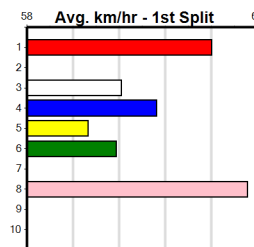

SPORTSBET GREEN TICKS (300+RANK)

Distance: 350m, Race Type: Grade 7, Total Prizemoney: $1,530
1st: $1,000, 2nd: $320, 3rd: $160, 4th: $50

DISCO GIZMO (8) has been ultra consistent to date and he has the speed to cross and lead throughout. DR. DUCKY (5) showed good early pace two runs back and she is expected to race well fresh. METAL BENDER (1) is another who can fire first up

Watchdog Tips: **8** **5** **1** **7** **Bet:** **Win 8**

Form Box	Wgt	Dist	Track	Date	Time	BNON	Margin	1st/2nd (Time)	PIR	Checked	Comment	WR	Split 1	S/P	Grade
1	METAL BENDER (NSW)[7] Resuming, solid trial run at Healesville, threat $5.50														
BK	Dog	Oct-21 Sire: FLYING RICCIARDO Dam: ARIYA													
Owner(s): M Salvatore Trainer: Tony Salpigtidis (Plenty)															
Winning Distances: < 300m (0) 300 - 399m (0) 400 - 499m (1) 500 - 599m (0) 600 - 699m (0) > 700m (0)															
Winning Weights: 38.5(1)															
1st	(5)	38.5	450	MAT	R1	11-Sep-23	25.73	24.98	0.75L	VOLCAN BARU (25.79)	321	321	8.08	$5.50	M
7th	(2)	39.4	450	GRA	R2	24-Sep-23	26.40	25.06	8.00L	LIGHTNING ROD (25.84)	647	647	9.33	$4.80	XM5
7th	(2)	39.1	565	MAT	R7	06-Nov-23	34.05	32.10	28.00	CANYA CATCH ME (32.10)	777	777	14.86	$23.00	5
3rd	(4)	38.9	457	WAU	R6	18-Nov-23	26.91	26.60	4.25L	I'VE BEEN RORTED (26.60)				$2.00	XM5
5th	(2)	39.1	457	WAU	R3	25-Nov-23	27.70	26.28	19.00	JUNGLE GEORGE (26.42)				$2.10	XM5
ST	(-)	35.6	300	HVL		28-Jun-24	17.23		0.01L	Trial Cleared	M				ST
Last 3 wins NOT included above															
Prize Best Starts Trk/Dts APM															

Form Box	Wgt	Dist	Track	Date	Time	BNON	Margin	1st/2nd (Time)	PIR	Checked	Comment	WR	Split 1	S/P	Grade	
2	WALTZING EMBERS [7] Form and confidence is down, must improve $10.00															
WBD	Bitch	Feb-22 Sire: JS FLAMIN ACE Dam: MINI FERNANDO														
Owner(s): G Ithier Trainer: Gavin Ithier (Devon Meadows)																
Winning Distances: < 300m (0) 300 - 399m (1) 400 - 499m (0) 500 - 599m (0) 600 - 699m (0) > 700m (0)																
Winning Weights: 25.6(1)																
7th	(2)	25.2	300	HVL	R2	24-Jan-24	17.39	16.66	7.50L	OUT OF CHARGE (16.87)	M/4			4.06	$8.20	M
4th	(5)	25.7	300	HVL	R2	31-Jan-24	17.47	16.87	5.50L	NO CHARGE (17.09)	M/5			4.01	$50.50	M
1st	(5)	25.6	300	HVL	R1	07-Feb-24	17.24	16.96	2.00L	SPICY MINX (17.37)	Q/1			3.91	$5.80	M
7th	(5)	25.5	300	HVL	R3	14-Feb-24	17.55	17.01	6.00L	RIO BLAZER (17.16)	M/4			4.01	$18.00	7
4th	(8)	25.2	350	TRA	R4	08-Apr-24	20.54	20.08	5.00L	SUPER TURTLE (20.20)	M/24			6.71	$21.90	T3-RW
7th	(8)	25.0	300	HVL	R10	07-Jun-24	17.73	16.73	5.50L	PIE HARD (17.36)	M/7			4.09	$26.80	T3-7
7th	(5)	24.8	300	HVL	R3	21-Jun-24	17.61	16.81	5.50L	INTERCEPT QUEEN (17.25)	M/4			4.10	$43.60	T3-7
6th	(1)	25.0	300	HVL	R3	05-Jul-24	17.34	16.98	3.25L	LITTLE WHIP (17.12)	M/2			3.96	$47.30	T3-7
Last 3 wins NOT included above																
Prize Best Starts Trk/Dts APM