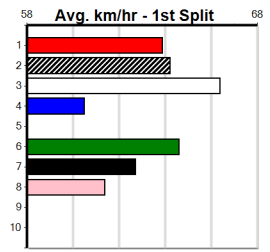

FENECH CURTAINS & BLINDS (300+RANK)

Distance: 450m, Race Type: Grade 5, Total Prizemoney: $1,530
1st: $1,000, 2nd: $320, 3rd: $160, 4th: $50

HOWIE PIE (3) has always done his best racing here and he should assume control in the middle stages. HATENNA BALE (2) will appreciate the drop in class and she just needs some luck early on. MAJESTIC JAY (1) has the good draw.

Watchdog Tips: 3 2 1 7 Bet: Box Quinella 1,2,3 ($10 for 333.33%)

MAJESTIC JAY [5] Strong type, gets the gun run, major player $7.50
BK Dog Feb-20 Sire: XTREME KNOCKA Dam: FREEDOM FIRE
Owner(s): J Carr
Trainer: Malcolm Carr (Devon Meadows)
Winning Distances: < 300m (0) 300 - 399m (2) 400 - 499m (4) 500 - 599m (9) 600 - 699m (0) > 700m (0)
Winning Weights: 31.8(1) 32.0(1) 32.1(1) 32.4(1) 32.6(1) 32.8(1) 33.0(5) 33.3(2) 33.5(1) 33.7(1)

HATENNA BALE (NSW)[5] Drops in class, good muster, main danger $3.60
BK Bitch May-21 Sire: ALLEN DEED Dam: DYNA ZESTY
Owner(s): B Wheeler
Trainer: Deborah Coleman (Lara)
Winning Distances: < 300m (0) 300 - 399m (2) 400 - 499m (3) 500 - 599m (0) 600 - 699m (0) > 700m (0)
Winning Weights: 26.5(1) 26.7(2) 27.3(1) 27.5(1)

HOWE PIE (WA)[5] Goes well here, gets the gun run, go close $3.40
BK Dog Sep-20 Sire: AUSSIE INFRARED Dam: BUBBA'S SILVIA
Owner(s): big dog (SYN), B Sands, F Toth
Trainer: Dean Millier (Pakenham)
Winning Distances: < 300m (0) 300 - 399m (4) 400 - 499m (4) 500 - 599m (2) 600 - 699m (0) > 700m (0)
Winning Weights: 29.6(1) 30.6(3) 30.7(2) 31.3(2) 31.9(1) 32.0(1)

LAMONT BALE (NSW)[5] Can take a while to wind up, place best $10.00
BK Dog Aug-19 Sire: DYNA VILLA Dam: IYLISS BALE
Owner(s): M Taylor
Trainer: Martin Taylor (Lara)
Winning Distances: < 300m (0) 300 - 399m (0) 400 - 499m (6) 500 - 599m (3) 600 - 699m (0) > 700m (0)
Winning Weights: 32.5(1) 32.6(1) 32.7(1) 34.3(1) 34.6(2) 34.7(1) 35.0(1) 35.3(1)

*** VACANT BOX ***
Sire: Dam:
Owner(s):
Trainer:
Winning Distances: < 300m (0) 300 - 399m (0) 400 - 499m (0) 500 - 599m (0) 600 - 699m (0) > 700m (0)
Winning Weights:

1

2

3

4

5