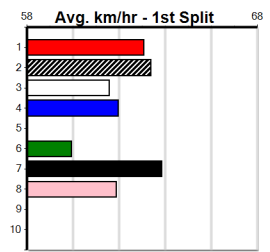

NAK SIGNS (300+RANK)

Distance: 500m, Race Type: Grade 5, Total Prizemoney: $1,740
1st: $1,150, 2nd: $360, 3rd: $180, 4th: $50

DR. CHIEFTAIN (3) was impressive at Sale two runs back and he looks very well graded in this event. SMOOTH RANGER (7) has been placed in her only run here and she can settle on the speed. SMOOTH CRUISER (1) has the right draw

Watchdog Tips: **3** **7** **1** **6** **Bet:** **Win 3**

1

SMOOTH CRUISER [5] ***** SCRATCHED ***** **$4.20**

BK Dog Feb-20 Sire: XTREME KNOCKA Dam: FREEDOM FIRE Trainer: Malcolm Carr (Devon Meadows)

Owner(s): J Carr

Winning Distances: < 300m (0) 300 - 399m (0) 400 - 499m (4) 500 - 599m (3) 600 - 699m (0) > 700m (0)

Winning Weights: 31.6(1) 31.7(1) 31.8(1) 32.0(1) 32.2(1) 32.3(2)

Bx	1st	2nd	3rd	4th	5th	6th	7th	8th
1	2	2	1	2	1	2		
2		3	2	5	5	4	1	
3	1	2	1		2	3	1	
4		1	4		1	2	2	3
5	2	1	1	4	4	2	1	
6		2	3	5	1	5		
7	1	3	5	1	5	2	1	
8	1		2	1	5	3	1	2

Prize Best Starts Trk/Dts APM $23430.00 27.95(7)-13/3/23 124-7-14-18 9-1-0-2 2545

3rd (4) 32.8 515 SAP R11 05-May-24 30.17 29.71 4.25L SHOWGIRL SHIRLEY (29.87) M/3333 . . . . . 5.22 $27.90 5NP
2nd (5) 32.6 395 TRA R6 13-May-24 22.66 22.53 0.75L OUR BOY MAESTRO (22.62) M/644 . . . . . 3.87 $30.30 5
4th (2) 32.7 450 TRA R10 20-May-24 26.05 25.60 6.50L DASHING CLAUDIA (25.60) M/456 . . . . . 6.87 $16.10 T3-5
7th (4) 32.6 510 SLE R8 27-May-24 29.69 29.29 6.00L YOU'RE IN LUCK (29.29) S/766 . . . . . 9.62 $15.40 5
6th (1) 32.5 515 SAP R11 03-Jun-24 30.83 29.83 12.00 SHOWGIRL SHIRLEY (30.05) M/6455 . . . . . 5.30 $13.80 5NP
6th (5) 32.4 450 TRA R8 10-Jun-24 25.72 25.35 5.50L FURIOUS ANGEL (25.35) M/456 . . . . . 6.89 $46.20 T3-5
6th (7) 32.1 460 WGL R6 27-Jun-24 26.84 26.09 11.00 TARGET RANGE (26.11) M/667 . . . . . 6.77 $58.50 5
5th (2) 31.9 450 TRA R6 08-Jul-24 25.87 24.96 13.00 CALIMO (24.96) M/345 . . . . . 6.95 $37.60 5

Last 3 wins NOT included above

1st (7) 32.0 500 TRA R7 13-Mar-23 27.95 27.95 0.50L WADELOCK HARRY (27.98) M/333 . . . . . 9.29 $18.80 T3-RW
1st (8) 32.2 525 MEP R10 19-Apr-23 30.58 30.27 6.50L GET IT BACK (31.02) M/2111 . . . . . 5.29 $6.80 T3-5
1st (1) 31.7 400 WGL R12 21-Sep-23 23.19 22.91 0.50L ASTON ROSA (23.23) M/43 . . . . . 8.69 $3.90 5