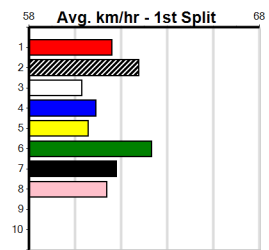

ZACK MONELLI @ STUD (300+RANK)

Distance: 395m, Race Type: Mixed 6/7, Total Prizemoney: $1,530
1st: $1,000, 2nd: $320, 3rd: $160, 4th: $50

DAINTREE ASTER (4) has been luckless since her 24.88 Sale win and she can make amends this time around. ELITE DARA (3) is still learning but he should be able to settle on the speed. PLATYPUS YAALA (6) won't be too far away

Watchdog Tips: 4 3 6 8 Bet: Win 4

DE GOEY PIE [6] Down on confidence, can miss away, risky $6.50
Owner(s): B Sands
Winning Distances: < 300m (0) 300 - 399m (0) 400 - 499m (0) 500 - 599m (2) 600 - 699m (0) > 700m (0)
Box History table and Prize Best Starts Trk/Dts APM

RING ME LATER [7] Steady maiden winner, may need it easier $21.00
Owner(s): R Haines
Winning Distances: < 300m (0) 300 - 399m (1) 400 - 499m (0) 500 - 599m (0) 600 - 699m (0) > 700m (0)
Box History table and Prize Best Starts Trk/Dts APM

ELITE DARA [6] Hit or miss early, has the talent, danger $3.60
Owner(s): Elite Greyhounds (SYN), J Timperley, D Rhoden, D O'meachair, B Telford
Winning Distances: < 300m (0) 300 - 399m (0) 400 - 499m (1) 500 - 599m (1) 600 - 699m (0) > 700m (0)
Box History table and Prize Best Starts Trk/Dts APM

DAINTREE ASTER [7] Well graded, can take over mid race, yes $3.40
Owner(s): LUCKY ELEVEN (SYN), K Joske, G Joske
Winning Distances: < 300m (0) 300 - 399m (0) 400 - 499m (1) 500 - 599m (0) 600 - 699m (0) > 700m (0)
Box History table and Prize Best Starts Trk/Dts APM

BACKDROP (SA)[7] One paced, drawn to find bother, next time $15.00
Owner(s): L Russell
Winning Distances: < 300m (0) 300 - 399m (1) 400 - 499m (0) 500 - 599m (0) 600 - 699m (0) > 700m (0)
Box History table and Prize Best Starts Trk/Dts APM