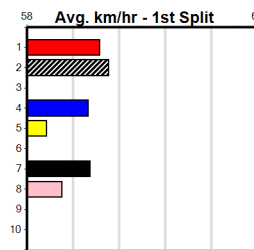

KISS PROFESSIONAL SOLUTIONS (300+RANK)

Distance: 395m, Race Type: Maiden, Total Prizemoney: $1,530
1st: $1,000, 2nd: $320, 3rd: $160, 4th: $50

DAINTREE BLINDER (7) has been solidly placed in his two runs to date and he has the speed to make every post a winner. VIENNA SUNSET (1) has been placed in two of five to date and she can hold a forward spot early. HAWKEYED KID (4) has claims.

Watchdog Tips: **7** **1** **4** **2** **Bet:** **Box Trifecta 1,4,7 ($10 for 166.67%)**

Form Box	Wgt	Dist	Track	Date	Time	BON	Margin	1st/2nd (Time)	PIR	Checked	Comment	W/R	Split 1	S/P	Grade		
1	VIENNA SUNSET [M] $3.60																
	BDW Bitch May-21 Sire: SENNACHIE Dam: BELLA EDITION																
	Owner(s): K Fogarty Trainer: Kathleen Fogarty (Lower Heyfield)																
	Winning Distances: < 300m (0) 300 - 399m (0) 400 - 499m (0) 500 - 599m (0) 600 - 699m (0) > 700m (0)																
	Winning Weights:																
	6th (7)	30.5	435	SLE	R1	26-May-24	26.35	24.46	22.00 ROYAL PRIDE (24.84)	M/576	.	V0	.	5.47	$39.90	M	
	2nd (4)	30.0	435	SLE	R3	05-Jun-24	25.24	24.37	3.5L TILLY GIRL (25.00)	M/222	.	.	.	5.40	$104.80	M	
	5th (4)	29.5	435	SLE	R1	16-Jun-24	25.62	24.37	11.00 DAINTREE ASTER (24.88)	M/655	.	.	.	5.42	$18.60	M	
	2nd (8)	30.0	435	SLE	R1	26-Jun-24	25.24	24.20	3.5L CHECK IT OUT (25.01)	M/222	.	.	.	5.37	$4.30	M	
	4th (6)	29.8	435	SLE	R1	03-Jul-24	25.31	24.41	7.00L PAW YONDER (24.83)	Q/345	.	.	.	5.36	$19.80	M	
Last 3 wins NOT included above																	
<table border="1" style="width:100%"> <thead> <tr><th>Bx</th><th>1st</th><th>2nd</th><th>3rd</th><th>4th</th><th>5th</th><th>6th</th><th>7th</th><th>8th</th></tr> </thead> <tbody> <tr><td>1</td><td></td><td></td><td></td><td></td><td></td><td></td><td></td><td></td></tr> <tr><td>2</td><td></td><td></td><td></td><td></td><td></td><td></td><td></td><td></td></tr> <tr><td>3</td><td></td><td></td><td></td><td></td><td></td><td></td><td></td><td></td></tr> <tr><td>4</td><td>1</td><td></td><td></td><td></td><td>1</td><td></td><td></td><td></td></tr> <tr><td>5</td><td></td><td></td><td></td><td></td><td></td><td></td><td></td><td></td></tr> <tr><td>6</td><td></td><td></td><td></td><td></td><td>1</td><td></td><td></td><td></td></tr> <tr><td>7</td><td></td><td></td><td></td><td></td><td></td><td></td><td>1</td><td></td></tr> <tr><td>8</td><td></td><td>1</td><td></td><td></td><td></td><td></td><td></td><td></td></tr> <tr><td>Prize Best</td><td colspan="8"></td></tr> <tr><td>Starts</td><td colspan="8" style="text-align:right">$1115.00</td></tr> <tr><td>Trk/Dts</td><td colspan="8" style="text-align:right">FSH</td></tr> <tr><td>APM</td><td colspan="8" style="text-align:right">5-0-2-0</td></tr> <tr><td></td><td colspan="8" style="text-align:right">0-0-0-0</td></tr> <tr><td></td><td colspan="8" style="text-align:right">1011</td></tr> </tbody> </table>																	
2	SPINNING STARS [M] $4.80																
	BK Bitch Apr-22 Sire: SHIMA SHINE Dam: CHUN LI																
	Owner(s): F Bickerton Trainer: Frederick Bickerton (Pearcedale)																
	Winning Distances: < 300m (0) 300 - 399m (0) 400 - 499m (0) 500 - 599m (0) 600 - 699m (0) > 700m (0)																
	Winning Weights:																
	6th (2)	24.4	400	GEL	R1	15-Mar-24	24.03	22.46	18.00 BLAZER BALE (22.79)	M/56	.	.	.	8.93	$17.90	M	
	6th (1)	24.7	400	GEL	R2	26-Mar-24	23.49	22.68	7.00L CLIFFORD BALE (23.02)	M/63	.	.	.	8.78	$22.70	M	
	3rd (1)	24.5	400	WGL	R3	04-Apr-24	23.42	22.65	2.00L VALENCIA TILLY (23.29)	M/11	.	.	.	8.68	$4.50	T3-M	
	3rd (2)	24.0	400	WGL	R2	11-Apr-24	23.50	22.60	0.75L UNINHABITED MAN (23.45)	M/22	.	.	.	8.65	$10.70	T3-M	
	7th (5)	24.6	390	BAL	R1	15-Apr-24	23.40	22.28	8.50L SALMON SPRAY (22.83)	M/65	.	.	.	8.86	$25.90	T3-M	
2nd (8)	24.5	425	BEN	R1	24-Apr-24	24.88	24.06	3.00L SASSY RICO (24.67)	M/332	.	.	.	6.82	$25.70	T3-M		
5th (3)	24.4	400	WGL	R1	02-May-24	23.71	22.84	12.00 ASTON IMAGE (22.92)	M/67	.	.	.	8.89	$18.00	T3-M		
8th (6)	23.4	400	WGL	R1	04-Jun-24	23.98	22.82	12.00 PARUMBA RUMBA (23.14)	M/77	.	V14	.	8.90	$24.00	T3-M		
Last 3 wins NOT included above