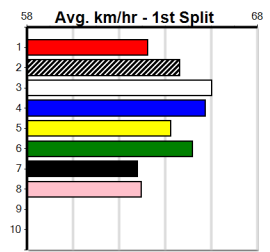

SINCLAIR CONTRACTING (300+RANK)

Distance: 395m, Race Type: Grade 5, Total Prizemoney: $1,530
1st: $1,000, 2nd: $320, 3rd: $160, 4th: $50

LEKTRA VERA (1) will find this easier than her most recent racing and she is drawn to hold the early lead. CHARLOTTE'S HAND (8) has a nice turn of foot and she will get plenty of room early on. GET A GRIP (3) is never too far away here

Watchdog Tips: 1 8 3 6 Bet: Win 1

Form Box Wgt Dist Track Date Time BON Margin 1st/2nd (Time) PIR Checked Comment W/R Split 1 S/P Grade

LEKTRA VERA [5] Drawn to lead, class edge, hard to reel in $3.00
Owner(s): F Bickerton
Winning Distances: < 300m (0) 300 - 399m (3) 400 - 499m (7) 500 - 599m (0) 600 - 699m (0) > 700m (0)
Winning Weights: 25.8(1) 26.0(1) 26.3(1) 26.5(3) 26.7(2) 26.8(1) 27.0(1)

Box History
Bx 1st 2nd 3rd 4th 5th 6th 7th 8th
1 3 1 1 1 2 1 1
2 2 1 1 2 1 1
3 2 2 1 3 1 1
4 2 2 1 1 1 2
5 1 2 1 1 1 1 1
6 1 1 1 1 1
7 1 1 1 1
8 1 1 1

BLACK PISTOL [5] Poor strike rate here but has talent, place $8.00
Owner(s): A Carr
Winning Distances: < 300m (0) 300 - 399m (3) 400 - 499m (2) 500 - 599m (0) 600 - 699m (0) > 700m (0)
Winning Weights: 26.3(1) 26.8(2) 28.0(1) 28.3(1)

Box History
Bx 1st 2nd 3rd 4th 5th 6th 7th 8th
1 1 1 1 1 1 1
2 1 1 1 1 2 2 3
3 1 1 1 1
4 1 1 1 2 2 3
5 2 2 3 1 3
6 2 2 1 1
7 2 2 1 2
8 2 2 2 1 1

GET A GRIP [5] Placed in five of ten here, can threaten $7.50
Owner(s): B Sands
Winning Distances: < 300m (0) 300 - 399m (3) 400 - 499m (0) 500 - 599m (0) 600 - 699m (0) > 700m (0)
Winning Weights: 34.6(2) 34.7(1)

Box History
Bx 1st 2nd 3rd 4th 5th 6th 7th 8th
1 1 1 1 1 2
2 1 1 1 1 1
3 1 2 1 1
4 1 1 1
5 1 1 1
6 1 1 1
7 5 1 1 1
8 1 1 1 1

STILL CHASING [5] Every chance last time, may need it easier $16.00
Owner(s): CHASING DOLLARS (SYN), C Langley, T Smith, G Browney
Winning Distances: < 300m (0) 300 - 399m (9) 400 - 499m (2) 500 - 599m (0) 600 - 699m (0) > 700m (0)
Winning Weights: 29.2(1) 29.7(2) 30.0(1) 30.1(1) 30.4(2) 30.5(1) 30.6(1) 30.7(1) 30.9(1)

Box History
Bx 1st 2nd 3rd 4th 5th 6th 7th 8th
1 2 1 1 2 1 1
2 2 1 2 2 1 1
3 2 1 1 1 2
4 2 3 2 1 2
5 1 1 3 1 1 1 1
6 3 1 2 1 2
7 1 3 1 1
8 1 1 1 2 1 1

JENNA [5] Showed good early pace last time, place claims $4.80
Owner(s): J Gill
Winning Distances: < 300m (0) 300 - 399m (1) 400 - 499m (3) 500 - 599m (0) 600 - 699m (0) > 700m (0)
Winning Weights: 28.4(2) 28.7(1) 29.6(1)

Box History
Bx 1st 2nd 3rd 4th 5th 6th 7th 8th
1 2 1 1 2 1
2 2 1 2 3
3 1 3 1 3
4 1 1 1 1
5 4 1 2
6 1 2 3 1 2
7 2 1 3
8 1 1 1 1