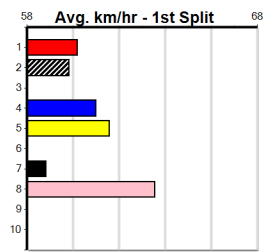

SPORTSBET SAME RACE MULTI (300+RANK)

Distance: 395m, Race Type: Maiden, Total Prizemoney: $1,530
1st: $1,000, 2nd: $320, 3rd: $160, 4th: $50

JUDGE JEBRYNAH (5) was far from disgraced when placed here last time and he won't find an easier race to win. NEVER SOBER (2) has been placed in three of five here and she can work into the mix mid race. SWIPER (4) can run a cheeky race.

Watchdog Tips: 5 2 4 8 Bet: Win 5

Form Box Wgt Dist Track Date Time BON Margin 1st/2nd (Time) PIR Checked Comment W/R Split 1 S/P Grade

CHLOE THE OUTLAW [M] Placed in only one of 11 to date, prefer others $12.00
Owner(s): L Jennings
Winning Distances: < 300m (0) 300 - 399m (0) 400 - 499m (0) 500 - 599m (0) 600 - 699m (0) > 700m (0)
Winning Weights:
4th (6) 25.8 435 SLE R1 24-Apr-24 25.53 24.60 9.50L DR. ERICA (24.87) M/444 . . . . 5.51 $15.90 M
8th (7) 26.0 400 WGL R1 02-May-24 23.73 22.84 12.00 ASTON IMAGE (22.92) M/88 . . . . 8.93 $32.00 T3-M
4th (8) 25.8 400 WGL R2 16-May-24 23.82 22.71 8.50L MAD KEV (23.24) S/35 . . . . 8.91 $6.30 T3-M
4th (1) 25.5 435 SLE R1 22-May-24 25.65 24.63 3.75L MR. DRIFTER (25.40) M/674 . . . . 5.66 $2.60 M
6th (4) 25.3 435 SLE R2 27-May-24 25.65 24.27 8.00L GYPSY KING (25.12) M/677 . . . . 5.60 $8.80 M
7th (8) 25.5 435 SLE R2 05-Jun-24 25.49 24.37 7.50L POPPY'S PAL (24.99) M/677 . . . . 5.51 $44.30 M
4th (1) 25.6 400 WGL R1 13-Jun-24 23.49 22.90 8.50L REBECCA RIOT (22.90) M/44 . . . . 8.74 $7.50 M
4th (5) 25.3 435 SLE R1 26-Jun-24 25.60 24.20 8.50L CHECK IT OUT (25.01) M/464 . . . . 5.47 $33.90 M
Last 3 wins NOT included above
Prize Best $485.00
Starts FSH 11-0-0-1
Trk/Dts 0-0-0-0
APM 361

NEVER SOBER [M] Placed in three of five here, main danger $3.40
Owner(s): R Haines
Winning Distances: < 300m (0) 300 - 399m (0) 400 - 499m (0) 500 - 599m (0) 600 - 699m (0) > 700m (0)
Winning Weights:
6th (8) 23.7 460 WGL R3 09-May-24 27.31 26.35 8.50L PRIMO TONIC (26.72) M/885 . . . . 6.94 $27.30 M
6th (7) 23.8 460 WGL R1 14-May-24 27.05 25.86 13.00 TELL ME NOW (26.19) Q/466 . . . . 6.83 $39.70 M
3rd (5) 23.8 350 TRA R1 03-Jun-24 20.74 20.25 4.75L RING ME LATER (20.43) M/33 . . . . 6.94 $6.70 M
3rd (1) 23.9 350 TRA R1 10-Jun-24 20.85 19.88 8.00L DONATELLO ZEAL (20.29) M/45 . . . . 6.91 $3.50 T3-M
6th (8) 24.1 450 TRA R2 14-Jun-24 25.66 25.09 8.50L HIGHLAND WARRIOR (25.09) Q/355 . . . . 6.80 $47.20 RW
2nd (8) 24.0 395 TRA R1 21-Jun-24 22.85 22.01 0.75L OUT OF TRICKS (22.80) Q/444 . . . . 3.92 $20.30 M
3rd (6) 24.4 435 SLE R1 26-Jun-24 25.46 24.20 6.50L CHECK IT OUT (25.01) M/653 . . . . 5.57 $11.70 M
6th (1) 24.2 395 TRA R1 05-Jul-24 23.17 21.86 12.00 COOL WHITE (22.33) M/466 . . . . 3.88 $19.20 M
Last 3 wins NOT included above
Prize Best $2100.00
Starts NBT 22-0-3-4
Trk/Dts 5-0-3-0
APM 1638

*** VACANT BOX ***
Sire: Dam:
Owner(s):
Winning Distances: < 300m (0) 300 - 399m (0) 400 - 499m (0) 500 - 599m (0) 600 - 699m (0) > 700m (0)
Winning Weights:
Trainer:
Box History