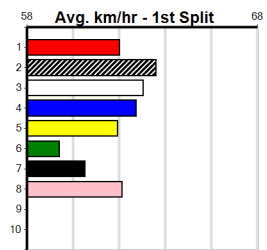

LV FORKLIFTS (1-3 WINS) (300+RANK)

Distance: 350m, Race Type: Restricted Win, Total Prizemoney: $1,530
1st: $1,000, 2nd: $320, 3rd: $160, 4th: $50

DR. NATASHA (7) was never headed in her handy 24.71 Sale win and she will give them something to catch again. RHINE STAR (5) is expected to race well fresh. Respect. DAINTREE PEDRO (4) will appreciate the empty box on his inside.

Watchdog Tips:	7	5	4	2	Bet:	Win 7

Form Box	Wgt	Dist	Track	Date	Time	BON	Margin	1st/2nd (Time)	PIR	Checked	Comment	WR	Split 1	S/P	Grade
1	CERTAIN MAGIC [6] $16.00														
WBK Bitch Aug-22 Sire: AUSSIE INFRARED Dam: SWEET WATERLOO															
Owner(s): Eye Candy (SYN), C Wilk, K Gorman Trainer: Kristin Tucker (Tanjil South)															
Winning Distances: < 300m (0) 300 - 399m (1) 400 - 499m (1) 500 - 599m (0) 600 - 699m (0) > 700m (0)															
Winning Weights: 24.7(1) 25.3(1)															
6th (8)	23.9	350	TRA	R1	13-May-24	21.43	19.97	10.00 SMOOTH FIRE (20.74)	M/56	.	.	.	6.83	$2.80	M
4th (2)	24.2	400	WGL	R2	18-May-24	23.35	22.82	7.00L TOUGH TAZ (22.88)	M/34	.	.	.	8.61	$38.20	M
1st (2)	24.7	300	HVL	R1	29-May-24	17.21	16.76	1.25L FLAMING FOX (17.29)	Q/1	.	.	.	4.08	$2.90	M
3rd (3)	24.8	350	TRA	R9	03-Jun-24	20.64	20.25	3.00L INTER TERRA (20.44)	M/32	.	.	.	6.88	$7.40	X67
6th (5)	24.9	300	HVL	R10	07-Jun-24	17.66	16.73	4.50L PIE HARD (17.36)	M/5	.	.	.	4.07	$5.50	T3-7
1st (2)	25.3	400	WGL	R4	13-Jun-24	23.84	22.90	1.00L SMOOTH FIRE (23.90)	M/11	.	SW	.	8.86	$11.10	7
8th (3)	25.2	400	WGL	R10	20-Jun-24	23.54	22.89	6.50L VALVE BOUNCE (23.08)	M/28	.	.	.	8.52	$26.60	T3-6
5th (1)	25.4	300	HVL	R9	01-Jul-24	17.24	16.87	5.50L HAPPY CHICK (16.87)	M/5	.	.	.	4.10	$30.30	T3-6
Last 3 wins NOT included above															
Prize Best $2690.00 NBT															
Starts 17-2-1-2															
Trk/Dts 3-0-0-1															
APM 2256															

2	NORMAL LIFE [6] $7.50														
BK Bitch Aug-21 Sire: NEED MY MONEYNOW Dam: LITTLE BIT SLICK															
Owner(s): Dayas Star (SYN), G Ithier, C Ithier Trainer: Christine Ithier (Springvale South ENG HVL 2024-07-12)															
Winning Distances: < 300m (0) 300 - 399m (1) 400 - 499m (1) 500 - 599m (0) 600 - 699m (0) > 700m (0)															
Winning Weights: 28.2(1) 28.5(1)															
4th (3)	28.8	350	TRA	R9	22-Apr-24	20.31	19.86	3.00L INTER BLACK FIRE (20.11)	M/33	.	.	.	6.77	$5.60	T3-6
2nd (1)	28.8	300	HVL	R9	03-May-24	17.31	16.90	1.25L FEROCIOUS SANDY (17.23)	M/1	.	.	.	4.03	$4.20	T3-6
4th (4)	28.9	350	HVL	R5	10-May-24	20.25	19.66	8.50L BALLAN BRUMBY (19.66)	S/6	.	.	.	6.83	$10.20	T3-RW
6th (6)	28.7	300	HVL	R3	24-May-24	17.52	16.86	7.00L BLUE CHINCHILLA (17.03)	M/5	.	.	.	4.10	$31.10	T3-6
3rd (6)	29.1	400	WGL	R11	04-Jun-24	23.21	22.82	3.75L INTER ROUGE (22.96)	M/33	.	.	.	8.58	$10.60	T3-6
6th (4)	29.0	300	HVL	R11	07-Jun-24	17.35	16.73	5.00L GARY KNEW IT (17.01)	M/3	.	.	.	4.06	$12.00	T3-6
4th (7)	29.0	300	HVL	R9	21-Jun-24	17.28	16.81	2.75L MAGIC MOON CHILD (17.09)	M/5	.	.	.	4.04	$31.10	T3-6
2nd (8)	29.1	300	HVL	R10	05-Jul-24	17.18	16.98	2.75L DINOSAUR DEANO (17.01)	M/3	.	.	.	4.02	$16.80	T3-6
Last 3 wins NOT included above															
1st (7)	28.2	390	BAL	R9	25-Sep-23	22.52	22.11	9.50L REDEMPTION ROCK (23.17)	Q/11	.	.	.	8.49	$4.00	T3-M
1st (2)	28.5	400	GEL	R9	26-Dec-23	22.87	22.58	0.75L SHERICKA (22.92)	Q/11	.	.	.	8.33	$21.90	7
Prize Best $4230.00 NBT															
Starts 25-2-4-4															
Trk/Dts 2-0-0-0															
APM 1373