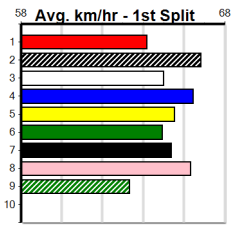

PARKER PUMPS

Distance: 460m, Race Type: Mixed 4/5, Total Prizemoney: $3,360
1st: $2,250, 2nd: $690, 3rd: $345, 4th: $75

Watchdog Tips: 0 0 0 0 Bet: .