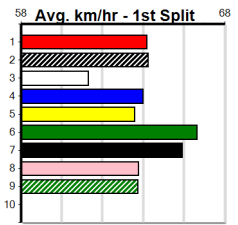

NP ELECTRICAL

Distance: 400m, Race Type: Mixed 6/7, Total Prizemoney: $2,925
1st: $1,950, 2nd: $600, 3rd: $300, 4th: $75

Watchdog Tips: 0 0 0 0 **Bet:** .