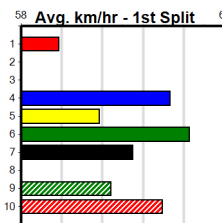

MELBOURNE CONTAINER PARK

Distance: 400m, Race Type: Maiden, Total Prizemoney: $2,535
1st: $1,680, 2nd: $520, 3rd: $260, 4th: $75

2

5:12PM

(VIC time)

Watchdog Tips:

0 0 0 0

Bet: