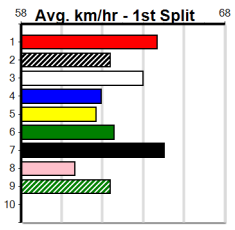

SPORTSBET SET A DEPOSIT LIMIT

Distance: 460m, Race Type: Mixed 6/7, Total Prizemoney: $2,925
1st: $1,950, 2nd: $600, 3rd: $300, 4th: $75

3

5:28PM

(VIC time)

Watchdog Tips: 0 0 0 0 **Bet:** .

Form	Box	Weight	Dist	Track	Date	Time	BON	Margin	1st/2nd (Time)	PIR	Checked	Comment	W/R	Split 1	S/P	Grade

1 BEAUTIFUL STORY [7]

F D May-22 FERNANDO BALE FRONT PAGE NEWS

Trainer: Paul Abela (Parwan)

2nd (7)	30.9	515	SAN	R1	07-Mar-24	29.80	29.23	1.5L	DUCKWORTH (29.69)	M/2222	.	.	.	5.20	$2.10	MF
1st (8)	31.5	515	SAP	R1	17-Mar-24	29.72	29.41	1.00L	FLYING DINAR (29.78)	Q/1111	.	SW	.	5.19	$2.30	M
3rd (5)	31.7	525	MEA	R1	30-Mar-24	30.57	29.50	4.75L	LUNREAL MISS (30.24)	M/2333	.	.	.	5.22	$2.40	7
7th (1)	32.0	450	SHP	R5	05-Apr-24	26.12	25.14	10.00L	GO GO EVIE (25.44)	M/688	.	.	.	6.96	$2.40	X67

Owner(s): G Alvaro

Winning Boxes

1	2	3	4	5	6	7	8
							1
Prize							
Best							
Starts							
Trk/Dst							
APM							

2 SHE'S ON BOOST [6]

WBK B Apr-22 MY REDEEMER BELLE'S ON BOOST

Trainer: Danielle Smith (Lara)

2nd (3)	27.9	390	SHP	R11	29-Jun-24	23.09	22.71	3.25L	BLUE RISE (22.87)	M/34	.	.	.	8.80	$11.60	T3-6
5th (1)	28.1	390	SHP	R4	04-Jul-24	22.90	22.18	6.00L	HELLO LUNA (22.51)	S/77	.	.	.	8.89	$6.20	T3-6
5th (2)	28.4	390	BAL	R10	14-Jul-24	22.78	22.33	6.50L	CLOSE COMBAT (22.34)	M/77	.	.	.	8.88	$14.00	T3-6
5th (3)	28.2	425	BEN	R4	19-Jul-24	24.60	23.78	7.00L	BALA ACE (24.12)	Q/445	.	.	.	6.73	$81.80	X67

Owner(s): Smith Racing (SYN), D Smith, J Smith

Winning Boxes

1	2	3	4	5	6	7	8
				1			
Prize							
Best							
Starts							
Trk/Dst							
APM							

3 VIVA LA VIDA [7]

BE B Feb-22 BERNARDO JUNIPER PEARL

Trainer: Brett Mackie (Tooradin)

2nd (1)	28.0	400	WGL	R1	09-Jul-24	23.28	22.52	1.75L	BARRETOS (23.17)	Q/62	.	.	.	8.66	$4.80	M
1st (3)	28.9	410	HOR	R1	21-Jul-24	23.63	23.19	3.00L	RELEASED (23.84)	Q/42	.	.	.	10.74	$4.00	M

Owner(s): A Lie

Winning Boxes

1	2	3	4	5	6	7	8
							1
Prize							
Best							
Starts							
Trk/Dst							
APM							

4 PIXIE TRIXIE [6]

BK B Jul-22 SH AVATAR FAIRYTALE WISH

Trainer: Clint Capuano (Anakie)

4th (6)	26.5	450	BAL	R9	23-Jun-24	25.88	25.50	4.25L	BLAZING RIOT (25.59)	M/768	.	.	W	7.00	$3.80	T3-7
6th (6)	26.0	525	MEA	R2	06-Jul-24	31.00	30.06	12.00L	PAW KRAMER (30.20)	M/7666	.	.	.	5.30	$44.10	7
8th (8)	26.2	545	BAL	R7	14-Jul-24	32.10	31.21	13.00L	MCIVOR ALFY (31.21)	M/4658	.	.	.	7.02	$3.90	T3-RW
1st (1)	26.3	485	HOR	R5	21-Jul-24	27.90	27.39	2.25L	WRONG MISSY (28.06)	M/452	.	.	.	6.78	$16.00	X67

Owner(s): C Capuano

Winning Boxes

1	2	3	4	5	6	7	8
							1
Prize							
Best							
Starts							
Trk/Dst							
APM							

5 FOXY ROXY [7]

BD B Jul-22 SH AVATAR FAIRYTALE WISH

Trainer: Nicole Cachia (Anakie)

5th (5)	24.5	410	HOR	R1	02-Jul-24	23.94	23.04	2.25L	BOXCAR MOLLY (23.79)	M/77	.	.	.	10.73	$12.30	M
1st (6)	24.5	410	HOR	R9	09-Jul-24	24.05	22.97	0.50L	PAW QUAIL (24.07)	M/43	.	.	.	10.86	$2.60	M
3rd (4)	24.6	390	BAL	R9	14-Jul-24	22.69	22.33	2.50L	RIGHT SIDE UP (22.52)	S/54	.	.	.	8.73	$5.60	T3-7
3rd (7)	24.6	460	GEL	R5	23-Jul-24	26.35	25.95	3.00L	CHASING CHAPPY (26.15)	M/544	.	.	.	6.89	$4.60	X67

Owner(s): C Capuano

Winning Boxes

1	2	3	4	5	6	7	8
							1
Prize							
Best							
Starts							
Trk/Dst							
APM