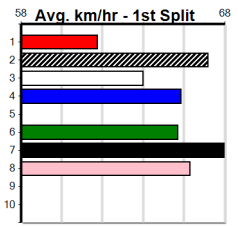

MILLERS MUZZLES

Distance: 596m, Race Type: Mixed 4/5, Total Prizemoney: $4,445
1st: $2,990, 2nd: $920, 3rd: $460, 4th: $75

6

6:30PM
(VIC time)

Watchdog Tips: **0 0 0 0** Bet: **.**