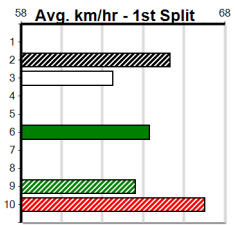

THE BECKLEY CENTRE GEELONG

Distance: 400m, Race Type: Maiden, Total Prizemoney: $2,535
1st: $1,680, 2nd: $520, 3rd: $260, 4th: $75

1
4:57PM
(VIC time)

Watchdog Tips: 0 0 0 0 **Bet:** .

Form	Box	Weight	Dist	Track	Date	Time	BON	Margin	1st/2nd (Time)	PIR	Checked	Comment	W/R	Split 1	S/P	Grade	
1 ASTON VERGARA [M]																	
LTF	B				Aug-21		ASTON DEE BEE			ASTON LOPEZ							
Trainer: Glenn Campbell (Anakie)																	
Owner(s): R Borda																	
<table border="1" style="width:100%"> <thead> <tr> <th colspan="8">Winning Boxes</th> </tr> <tr> <th>1</th><th>2</th><th>3</th><th>4</th><th>5</th><th>6</th><th>7</th><th>8</th> </tr> </thead> <tbody> <tr> <td>Prize</td><td></td><td></td><td></td><td></td><td></td><td></td><td></td> </tr> <tr> <td>Best</td><td></td><td></td><td></td><td></td><td></td><td></td><td></td> </tr> <tr> <td>Starts</td><td></td><td></td><td></td><td></td><td></td><td></td><td></td> </tr> <tr> <td>Trk/Dst</td><td></td><td></td><td></td><td></td><td></td><td></td><td></td> </tr> <tr> <td>APM</td><td></td><td></td><td></td><td></td><td></td><td></td><td></td> </tr> </tbody> </table>																	
2 GINNIVAN [M]																	
WBK	D				Sep-21		FERNANDO BALE			MACEY BLUE							
Trainer: Wendy Hughes (Lara)																	
Owner(s): C Hughes																	
<table border="1" style="width:100%"> <thead> <tr> <th colspan="8">Winning Boxes</th> </tr> <tr> <th>1</th><th>2</th><th>3</th><th>4</th><th>5</th><th>6</th><th>7</th><th>8</th> </tr> </thead> <tbody> <tr> <td>Prize</td><td></td><td></td><td></td><td></td><td></td><td></td><td></td> </tr> <tr> <td>Best</td><td></td><td></td><td></td><td></td><td></td><td></td><td></td> </tr> <tr> <td>Starts</td><td></td><td></td><td></td><td></td><td></td><td></td><td></td> </tr> <tr> <td>Trk/Dst</td><td></td><td></td><td></td><td></td><td></td><td></td><td></td> </tr> <tr> <td>APM</td><td></td><td></td><td></td><td></td><td></td><td></td><td></td> </tr> </tbody> </table>																	
3 ETERNAL WINTER [M]																	
BK	B				Jan-23		FERAL FRANKY			YINDI GIRL TURBO							
Trainer: Angela Langton (Anakie)																	
Owner(s): CHAMPAGNE PTN (SYN), S Smith, A Langton																	
<table border="1" style="width:100%"> <thead> <tr> <th colspan="8">Winning Boxes</th> </tr> <tr> <th>1</th><th>2</th><th>3</th><th>4</th><th>5</th><th>6</th><th>7</th><th>8</th> </tr> </thead> <tbody> <tr> <td>Prize</td><td></td><td></td><td></td><td></td><td></td><td></td><td></td> </tr> <tr> <td>Best</td><td></td><td></td><td></td><td></td><td></td><td></td><td></td> </tr> <tr> <td>Starts</td><td></td><td></td><td></td><td></td><td></td><td></td><td></td> </tr> <tr> <td>Trk/Dst</td><td></td><td></td><td></td><td></td><td></td><td></td><td></td> </tr> <tr> <td>APM</td><td></td><td></td><td></td><td></td><td></td><td></td><td></td> </tr> </tbody> </table>																	
4 FUEL THE FIRE [M]																	
RF	D				Nov-22		JUNGLE DEUCE			MISS INNINGS							
Trainer: Angela Langton (Anakie)																	
Owner(s): CHAMPAGNE PTN (SYN), S Smith, A Langton																	
<table border="1" style="width:100%"> <thead> <tr> <th colspan="8">Winning Boxes</th> </tr> <tr> <th>1</th><th>2</th><th>3</th><th>4</th><th>5</th><th>6</th><th>7</th><th>8</th> </tr> </thead> <tbody> <tr> <td>Prize</td><td></td><td></td><td></td><td></td><td></td><td></td><td></td> </tr> <tr> <td>Best</td><td></td><td></td><td></td><td></td><td></td><td></td><td></td> </tr> <tr> <td>Starts</td><td></td><td></td><td></td><td></td><td></td><td></td><td></td> </tr> <tr> <td>Trk/Dst</td><td></td><td></td><td></td><td></td><td></td><td></td><td></td> </tr> <tr> <td>APM</td><td></td><td></td><td></td><td></td><td></td><td></td><td></td> </tr> </tbody> </table>																	
5 TINKER NICK [M]																	
WRF	D				Jan-22		FERNANDO BALE			TINKER MARY							
Trainer: Jennifer Burns (Balliang)																	
Owner(s): Burns Racing (SYN), C Burns, J Burns																	
<table border="1" style="width:100%"> <thead> <tr> <th colspan="8">Winning Boxes</th> </tr> <tr> <th>1</th><th>2</th><th>3</th><th>4</th><th>5</th><th>6</th><th>7</th><th>8</th> </tr> </thead> <tbody> <tr> <td>Prize</td><td></td><td></td><td></td><td></td><td></td><td></td><td></td> </tr> <tr> <td>Best</td><td></td><td></td><td></td><td></td><td></td><td></td><td></td> </tr> <tr> <td>Starts</td><td></td><td></td><td></td><td></td><td></td><td></td><td></td> </tr> <tr> <td>Trk/Dst</td><td></td><td></td><td></td><td></td><td></td><td></td><td></td> </tr> <tr> <td>APM</td><td></td><td></td><td></td><td></td><td></td><td></td><td></td> </tr> </tbody> </table>																	
6 ALL IN OLLIE [M]																	
RBD	D				Jan-22		HARD STYLE RICO			DANCING SIENNA							
Trainer: Greg Doyle (Mulgrave)																	
Owner(s): R Di mauro