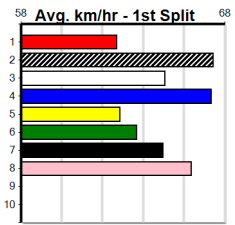

SPORTSBET EVERY DOG HAS ITS DAY

12

8:34PM
(VIC time)

Distance: 400m, Race Type: Grade 5, Total Prizemoney: $2,925
1st: $1,950, 2nd: $600, 3rd: $300, 4th: $75

Watchdog Tips: **0 0 0 0** Bet: **.**