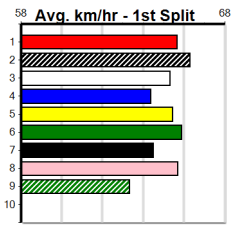

PLUMB THIS WITH G&M PLUMBING

Distance: 460m, Race Type: Grade 5, Total Prizemoney: $2,925
1st: $1,950, 2nd: $600, 3rd: $300, 4th: $75

5
6:05PM
(VIC time)

Watchdog Tips: 0 0 0 0 **Bet:** .