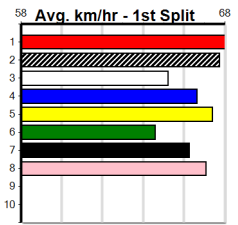

10

7:52PM
(VIC time)

Watchdog Tips: **0 0 0 0** Bet: **0**