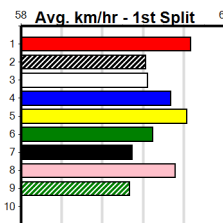

TTS ELECTRICS

Distance: 460m, Race Type: Grade 5, Total Prizemoney: $2,925
1st: $1,950, 2nd: $600, 3rd: $300, 4th: $75

Watchdog Tips: 0 0 0 0 **Bet:** .