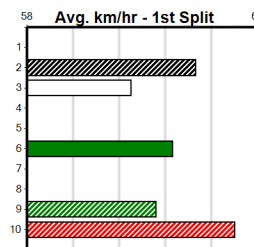

THE BECKLEY CENTRE GEELONG

Distance: 400m, Race Type: Maiden, Total Prizemoney: $2,535
1st: $1,680, 2nd: $520, 3rd: $260, 4th: $75

Watchdog Tips: ☐ ☐ ☐ ☐ ☐ Bet:

Form Box	Wgt	Dist	Track	Date	Time	BON	Margin	1st/2nd (Time)	PIR	Checked	Comment	WR	Split 1	S/P	Grade

1

ASTON VERGARA [M]
LTF Bitch Aug-21 Sire: ASTON DEE BEE Dam: ASTON LOPEZ
Owner(s): R Borda Trainer: Glenn Campbell (Anakie)
Winning Distances: < 300m (0) 300 - 399m (0) 400 - 499m (0) 500 - 599m (0) 600 - 699m (0) > 700m (0)
Winning Weights:

Bx	1st	2nd	3rd	4th	5th	6th	7th	8th
1								
2								
3								
4								
5								
6								
7								
8								

Last 3 wins NOT included above

Prize Best	$0
Starts	0-0-0-0
Trk/Dts	0-0-0-0
APM	0

2

GINNIVAN [M]
WBK Dog Sep-21 Sire: FERNANDO BALE Dam: MACEY BLUE
Owner(s): C Hughes Trainer: Wendy Hughes (Lara)
Winning Distances: < 300m (0) 300 - 399m (0) 400 - 499m (0) 500 - 599m (0) 600 - 699m (0) > 700m (0)
Winning Weights:

Bx	1st	2nd	3rd	4th	5th	6th	7th	8th
1								
2								
3								
4								
5								
6								
7								
8								

Last 3 wins NOT included above

Prize Best	$1265.00
Starts	NBT
Trk/Dts	14-0-2-2
APM	559

3

ETERNAL WINTER [M]
BK Bitch Jan-23 Sire: FERAL FRANKY Dam: YINDI GIRL TURBO
Owner(s): CHAMPAGNE PTN (SYN), S Smith, A Langton Trainer: Angela Langton (Anakie)
Winning Distances: < 300m (0) 300 - 399m (0) 400 - 499m (0) 500 - 599m (0) 600 - 699m (0) > 700m (0)
Winning Weights:

Bx	1st	2nd	3rd	4th	5th	6th	7th	8th
1								
2								
3								
4								
5								
6								
7								
8								

Last 3 wins NOT included above

Prize Best	$335.00
Starts	NBT
Trk/Dts	2-0-0-1
APM	335

4

FUEL THE FIRE [M]
RF Dog Nov-22 Sire: JUNGLE DEUCE Dam: MISS INNINGS
Owner(s): CHAMPAGNE PTN (SYN), S Smith, A Langton Trainer: Angela Langton (Anakie)
Winning Distances: < 300m (0) 300 - 399m (0) 400 - 499m (0) 500 - 599m (0) 600 - 699m (0) > 700m (0)
Winning Weights:

Bx	1st	2nd	3rd	4th	5th	6th	7th	8th
1								
2								
3								
4								
5								
6								
7								
8								

Last 3 wins NOT included above

Prize Best	$0
Starts	0-0-0-0
Trk/Dts	0-0-0-0
APM	0

5

TINKER NICK [M]
WRF Dog Jan-22 Sire: FERNANDO BALE Dam: TINKER MARY
Owner(s): Burns Racing (SYN), C Burns, J Burns Trainer: Jennifer Burns (Balliang)
Winning Distances: < 300m (0) 300 - 399m (0) 400 - 499m (0) 500 - 599m (0) 600 - 699m (0) > 700m (0)
Winning Weights:

Bx	1st	2nd	3rd	4th	5th	6th	7th	8th
1								
2								
3								
4								
5								
6								
7								
8								

Last 3 wins NOT included above

Prize Best	$0
Starts	0-0-0-0
Trk/Dts	0-0-0-0
APM	0