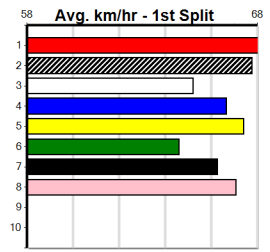

GEELONG PRINTING

Distance: 400m, Race Type: Mixed 4/5, Total Prizemoney: $3,360
1st: $2,250, 2nd: $690, 3rd: $345, 4th: $75

Watchdog Tips: ☐ ☐ ☐ ☐ ☐ ☐ ☐ ☐ ☐ ☐

Bet:

Form Box	Wgt	Dist	Track	Date	Time	BON	Margin	1st/2nd (Time)	PIR	Checked	Comment	WR	Split 1	S/P	Grade
SCENIC COURT [4]															
BK Bitch Mar-22 Sire: SUPERIOR PANAMA Dam: IMMINENT															
Owner(s): M Palmer															
Trainer: Chloe Dew (Anakie)															
Winning Distances: < 300m (0) 300 - 399m (1) 400 - 499m (4) 500 - 599m (0) 600 - 699m (0) > 700m (0)															
Winning Weights: 25.5(2) 25.6(2) 26.1(1)															
2nd (8)	26.0	400	GEL	R12	19-Apr-24	22.74	22.37	0.75L COSMIC JOURNEY (22.70)	M/11	.	.	.	8.37	$6.00	5
3rd (6)	26.0	390	WBL	R12	25-Apr-24	22.24	22.14	1.5L ANNA YOU PEST (22.14)	M/33	.	.	.	8.77	$2.20	X45
3rd (6)	26.0	390	WBL	R11	23-May-24	22.62	22.06	3.75L ZENI BALE (22.37)	M/12	.	.	.	8.66	$2.70	5
5th (2)	26.0	400	GEL	R10	01-Jun-24	23.08	22.41	9.50L ASPERITAS (22.41)	M/45	.	.	.	8.47	$6.60	5
6th (7)	26.0	400	GEL	R7	21-Jun-24	23.12	22.41	7.50L AUGUSTUS FINCH (22.62)	M/13	.	.	.	8.48	$24.10	X45
3rd (5)	25.7	400	GEL	R11	28-Jun-24	22.48	22.38	1.00L BLACK DREAM (22.41)	M/11	.	.	.	8.31	$15.10	5
1st (3)	25.6	400	GEL	R11	05-Jul-24	22.63	22.48	1.75L TINKER PETE (22.73)	Q/11	.	.	.	8.28	$4.40	5
4th (8)	25.7	410	HOR	R4	09-Jul-24	23.59	22.97	9.00L DUTCH RIOT (22.97)	M/22	.	.	.	10.33	$20.90	FFA
Last 3 wins NOT included above															
1st (4)	25.6	410	HOR	R10	13-Feb-24	23.51	22.92	1.00L BORACAY STORM (23.57)	Q/11	.	.	.	10.21	$5.40	X67
1st (2)	25.5	390	WBL	R4	22-Feb-24	22.22	22.11	4.50L GRAY ELLIOT (22.52)	M/11	.	SW	.	8.56	$5.20	6G
1st (6)	25.5	410	HOR	R11	09-Apr-24	23.38	23.26	4.50L RABADA (23.68)	Q/11	.	.	.	10.18	$5.00	5

Bx	1st	2nd	3rd	4th	5th	6th	7th	8th
1								
2	1	1			1			
3	1							
4	1		1	1		1		
5			2					
6	1							
7		1	2			1		
8	1	1		2	1			1

Prize Best Starts	$13610.00
Trk/Dts	22.63(3)-5/7/24
APM	23-5-3-7 10-2-2-3 7621