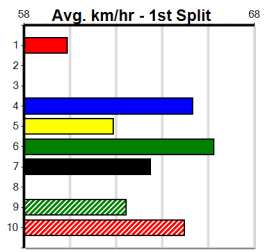

MELBOURNE CONTAINER PARK

Distance: 400m, Race Type: Maiden, Total Prizemoney: $2,535
1st: $1,680, 2nd: $520, 3rd: $260, 4th: $75

Watchdog Tips: [ ] [ ] [ ] [ ] Bet: [ ]

Form Box Wgt Dist Track Date Time BON Margin 1st/2nd (Time) PIR Checked Comment W/R Split 1 S/P Grade

SILENT WHISPER [M]
BK Bitch Mar-22 Sire: MY REDEEMER Dam: HEADSPACE
Owner(s): I Hopper
Trainer: Ian Hopper (Werribee)
Winning Distances: < 300m (0) 300 - 399m (0) 400 - 499m (0) 500 - 599m (0) 600 - 699m (0) > 700m (0)
Winning Weights: ET (-) 24.7 400 GEL R1 18-Jun-24 23.32 2.00L Trial Cleared M/11 2of2 8.68 ET
8th (4) 24.4 400 GEL R1 19-Jul-24 23.77 22.49 9.50L ZIPPING POITIER (23.13) M/88 9.07 $24.40 M
Box History: [Table with columns Bx, 1st, 2nd, 3rd, 4th, 5th, 6th, 7th, 8th]

CRYPTO ANGEL [M]
BK Bitch Sep-22 Sire: ASTON RUPEE Dam: PRINCESS LACE
Owner(s): Crypto Syndicate (SYN), B De rozario, M Bringham
Trainer: Brendan De rozario (Cranbourne)
Winning Distances: < 300m (0) 300 - 399m (0) 400 - 499m (0) 500 - 599m (0) 600 - 699m (0) > 700m (0)
Winning Weights: [Table with columns Bx, 1st, 2nd, 3rd, 4th, 5th, 6th, 7th, 8th]

BURN AROUND [M]
BK Dog Dec-22 Sire: BERNARDO Dam: BLOW ME KISSES
Owner(s): MAKES ME HAPPY (SYN), T Deglaitis, T Deglaitis
Trainer: Troy Deglaitis (Moolap)
Winning Distances: < 300m (0) 300 - 399m (0) 400 - 499m (0) 500 - 599m (0) 600 - 699m (0) > 700m (0)
Winning Weights: [Table with columns Bx, 1st, 2nd, 3rd, 4th, 5th, 6th, 7th, 8th]

BROWSER [M]
WBK Bitch May-21 Sire: HOOKED ON SCOTCH Dam: SMART ZERO
Owner(s): M Empson
Trainer: Martyn Empson (Pakenham)
Winning Distances: < 300m (0) 300 - 399m (0) 400 - 499m (0) 500 - 599m (0) 600 - 699m (0) > 700m (0)
Winning Weights: 2nd (5) 28.7 390 SHP R1 14-Mar-24 22.72 22.13 0.10L FRANKLIN AVENUE (22.72) M/11 8.46 $10.00 M
3rd (6) 28.6 400 GEL R2 02-Apr-24 23.10 22.50 0.25L WISE MOVE (23.09) Q/12 8.54 $9.90 M
5th (5) 28.8 400 GEL R1 27-Apr-24 23.73 22.35 11.00 BLACKPOOL TRIP (23.01) M/24 8.65 $5.00 M
6th (8) 28.7 400 GEL R1 07-May-24 23.59 22.58 7.50L CHARLI MARLEY (23.08) M/55 8.82 $9.50 M
2nd (4) 28.7 390 SHP R2 30-May-24 23.14 22.15 3.75L ASTON QUARTZ (22.88) M/12 8.75 $4.30 M
2nd (2) 28.3 400 GEL R1 11-Jun-24 23.31 22.65 0.25L MY BOY KINGSLEY (23.30) M/12 8.68 $3.90 M
2nd (5) 28.2 390 SHP R1 27-Jun-24 23.14 22.29 0.025 FORWARD STEP (23.14) M/11 8.66 $3.10 M
2nd (4) 28.2 390 SHP R1 06-Jul-24 22.89 22.22 0.75L TWILIGHT SLEUTH (22.84) Q/12 8.41 $2.40 M
Box History: [Table with columns Bx, 1st, 2nd, 3rd, 4th, 5th, 6th, 7th, 8th]