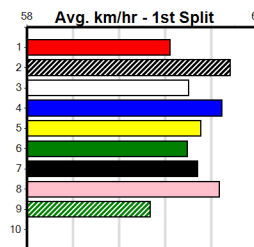

*** NO RESERVE ***

Sire: Dam: Trainer:

Owner(s):

Winning Distances: < 300m (0) 300 - 399m (0) 400 - 499m (0) 500 - 599m (0) 600 - 699m (0) > 700m (0)

Winning Weights: Box History

PARKER PUMPS

Distance: 460m, Race Type: Mixed 4/5, Total Prizemoney: \$3,360
1st: \$2,250, 2nd: \$690, 3rd: \$345, 4th: \$75