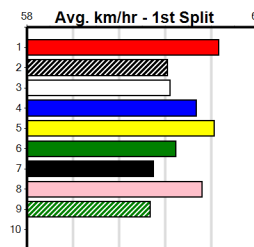

TTS ELECTRICS

Distance: 460m, Race Type: Grade 5, Total Prizemoney: $2,925
1st: $1,950, 2nd: $600, 3rd: $300, 4th: $75

Watchdog Tips:

Bet:

Form	Box	Wgt	Dist	Track	Date	Time	BON	Margin	1st/2nd (Time)	PIR	Checked	Comment	WR	Split 1	S/P	Grade

RUXTON FLAME [5]

WBK Dog Jul-22 **Sire: FERNANDO BALE** **Dam: SILKEN** **Trainer: Jeffrey Britton (Anakie)**

Owner(s): S O'hehir

Winning Distances: < 300m (0) 300 - 399m (0) 400 - 499m (3) 500 - 599m (1) 600 - 699m (0) > 700m (0)

Winning Weights: 29.0(2) 29.1(1) 29.5(1)

1st (1)	29.0	460	GEL	R2	01-Jun-24	25.99	25.64	0.75L	KING ETERNAL (26.04)	Q/111	.	SW	.	6.57	$2.90	X67
3rd (2)	29.0	400	GEL	R3	07-Jun-24	22.72	22.31	5.50L	AEROPLANE MODE (22.35)	Q/22	.	.	.	8.54	$8.60	SH
4th (6)	29.0	450	WBL	R7	13-Jun-24	25.61	25.20	3.25L	FIREWORKS (25.39)	Q/112	.	.	.	6.56	$4.10	5
1st (1)	29.1	450	WBL	R6	20-Jun-24	25.69	25.18	0.75L	JUST A BREW (25.73)	Q/221	.	.	.	6.64	$1.40	5
5th (3)	29.0	515	SAN	R11	27-Jun-24	30.17	29.21	14.00	DIVINE NATURE (29.21)	S/7566	.	.	.	5.38	$11.20	5
3rd (2)	28.9	515	SAN	R3	04-Jul-24	30.15	29.18	5.00L	JAYA BALE (29.81)	M/5332	.	.	.	5.28	$6.40	5
3rd (7)	28.9	450	WBL	R5	11-Jul-24	25.88	25.45	6.50L	MAGNUM RIOT (25.45)	Q/133	.	.	.	6.73	$4.90	RWH
5th (6)	28.8	450	WBL	R5	18-Jul-24	26.06	25.28	9.50L	SICK AND TIRED (25.40)	M/464	.	.	.	6.80	$65.30	RWF

Last 3 wins NOT included above

1st (5)	29.5	460	GEL	R4	02-Apr-24	26.38	26.22	0.75L	ASTON TIGRIS (26.42)	Q/123	.	.	.	6.71	$8.90	M
1st (3)	29.0	525	MEP	R9	01-May-24	30.54	29.74	0.75L	HOVLAND (30.58)	M/2111	.	.	.	5.17	$10.60	X67H

Box History

Bx	1st	2nd	3rd	4th	5th	6th	7th	8th
1	2							
2		2						
3	1			1	1			
4		1	1					
5	1				1	1		
6				1	1			
7			1					
8			1	1				

Prize Best	$12370.00
Starts	25.99(1)-1/6/24
Trk/Dts	17-4-1-5
APM	2-2-0-0
	8622

ECO BALE [5] Biks

BD Dog Mar-22 **Sire: JS FLAMIN ACE** **Dam: FAITHY BALE** **Trainer: Correy Grenfell (Anakie)**

Owner(s): B Wheeler

Winning Distances: < 300m (0) 300 - 399m (2) 400 - 499m (1) 500 - 599m (2) 600 - 699m (0) > 700m (0)

Winning Weights: 32.1(1) 32.2(1) 32.7(1) 32.9(1) 33.4(1)

2nd (1)	31.8	525	MEA	R1	01-Jun-24	29.85	29.79	1.00L	LANFRANCO (29.79)	Q/3111	.	.	.	5.19	$1.50	X67
4th (8)	31.4	525	MEA	R2	08-Jun-24	30.19	29.80	1.25L	YAMANU BALE (30.12)	S/5544	.	V5	.	5.30	$3.70	6G
1ST (-)	32.4	400	GEL		18-Jun-24	22.38		1.00L	Trial Cleared	M/22	.	2of5	.	8.41	.	ST
8th (3)	32.1	390	BAL	R3	26-Jun-24	22.10	22.01	5.50L	LOCHINVAR RUBY (22.45)	S/21	.	SW	.	8.57	$1.70	X67
7th (3)	32.7	595	SAN	R4	04-Jul-24	34.82	33.96	13.00	FLYING ENVY (33.96)	M/4223	.	.	.	9.34	$4.10	5
7th (2)	33.2	515	SAN	R11	11-Jul-24	31.06	29.54	19.00	SON OF CINDY (29.79)	M/7787	.	.	.	5.39	$3.50	5
1st (5)	33.4	515	SAN	R11	18-Jul-24	29.75	29.29	2.50L	UNREAL MISS (29.91)	M/7322	.	.	.	5.26	$2.50	5
1st (6)	32.9	515	SAP	R12	22-Jul-24	29.55	29.48	1.75L	BANJO ONE STRING (29.65)	M/4321	.	.	.	5.16	$3.10	5

Last 3 wins NOT included above

1st (6)	32.2	390	BAL	R1	06-May-24	21.89	21.89	12.00	MUCK AROUND (22.67)	M/11	.	SW	.	8.44	$2.50	T3-M
1st (1)	32.7	460	GEL	R5	14-May-24	25.61	25.61	3.75L	WHATEVER HE SAID (25.86)	M/111	.	.	.	6.62	$1.30	X67

Box History

Bx	1st	2nd	3rd	4th	5th	6th	7th	8th
1	1	1						
2		1						1
3		1		1				1
4				1		1		
5	1	1	1		1			1
6	2							
7								
8	1			1				

Prize Best	$15865.00
Starts	25.61(1)-14/5/24
Trk/Dts	17-5-4-1
APM	2-1-0-0
	13725