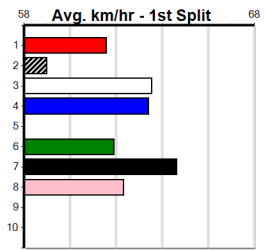

MERV JENNINGS SIGNS (1-3 WINS)

Distance: 520m, Race Type: Restricted Win, Total Prizemoney: $3,340
1st: $2,230, 2nd: $690, 3rd: $345, 4th: $75

Watchdog Tips:

Bet:

Form Box	Wgt	Dist	Track	Date	Time	BON	Margin	1st/2nd (Time)	PIR	Checked	Comment	WR	Split 1	S/P	Grade

1 RUN DON'T WALK [7]
BK Bitch Aug-22 Sire: FERAL FRANKY Dam: STEPPING Trainer: Rita Gatt (Bannockburn)
Owner(s): A Matina
Winning Distances: < 300m (0) 300 - 399m (0) 400 - 499m (1) 500 - 599m (0) 600 - 699m (0) > 700m (0)
Winning Weights: 29.2(1)

4th (3)	29.4	450	BAL	R5	02-Jun-24	26.10	25.44	6.50L CHELSEA DAGGER (25.67)	M/667	.	.	.	6.78	$2.50	T3-RW
3rd (6)	29.3	460	GEL	R5	11-Jun-24	26.49	25.86	1.25L OAKLYN BALE (26.42)	M/344	.	.	.	6.73	$5.30	7
4th (4)	28.8	525	MEP	R4	19-Jun-24	30.84	30.06	9.00L JAYA BALE (30.21)	M/1666	.	.	.	5.15	$35.10	X67H
4th (1)	28.5	525	MEP	R9	26-Jun-24	31.06	30.08	9.00L MAD KEV (30.46)	M/7754	.	.	.	5.45	$11.00	7
8th (2)	28.5	595	SAP	R1	01-Jul-24	35.40	34.56	13.00L INTREPID BALE (34.56)	M/8888	.	.	.	9.77	$15.00	RW
4th (6)	28.2	460	GEL	R3	09-Jul-24	26.62	26.13	7.00L ZIPPING GRANDE (26.14)	S/756	.	.	.	7.09	$6.70	7
5th (5)	28.6	545	BAL	R7	14-Jul-24	31.93	31.21	11.00L MCIVOR ALFY (31.21)	M/7787	.	.	.	7.08	$10.00	T3-RW
5th (6)	28.7	460	GEL	R5	23-Jul-24	26.39	25.95	3.75L CHASING CHAPPY (26.15)	M/865	.	.	.	6.96	$6.80	X67

Last 3 wins NOT included above

1st (5)	29.2	460	GEL	R3	14-May-24	26.07	25.61	1.5L KENNETH BALE (26.16)	M/111	.	.	.	6.71	$1.70	M

Prize Best Starts Trk/Dts APM: $1720.00 FSTD 14-1-0-2 0-0-0-0 1154

2 MY BOY KINGSLEY [7]
BK Dog Mar-22 Sire: FERNANDO BALE Dam: MY GIRL KIZZY Trainer: Angela Langton (Anakie)
Owner(s): CHAMPAGNE PTN (SYN), S Smith, A Langton
Winning Distances: < 300m (0) 300 - 399m (0) 400 - 499m (1) 500 - 599m (0) 600 - 699m (0) > 700m (0)
Winning Weights: 32.8(1)

7th (8)	32.6	460	GEL	R1	17-May-24	27.01	25.87	12.00L SPELL ON YOU (26.19)	S/767	.	.	.	7.04	$9.20	M
6th (6)	32.8	460	GEL	R9	25-May-24	26.55	25.62	13.00L HOLDEN BALE (25.64)	S/666	.	.	.	7.00	$34.00	M
1st (5)	32.8	400	GEL	R1	11-Jun-24	23.30	22.65	0.25L BROWSER (23.31)	S/63	.	.	.	8.84	$4.80	M
7th (1)	32.9	460	GEL	R7	18-Jun-24	26.47	25.76	9.50L MAGIC MILO (25.80)	S/665	.	.	.	6.97	$28.90	X67
6th (8)	32.4	460	GEL	R9	05-Jul-24	26.49	25.54	12.00L MAGNUM RIOT (25.71)	S/877	.	.	.	6.99	$46.00	7
6th (6)	32.3	520	GEL	R7	16-Jul-24	30.91	30.27	9.50L WHITE OWL (30.27)	M/6666	.	.	.	5.78	$55.10	X67

Last 3 wins NOT included above

Prize Best Starts Trk/Dts APM: $1000.00 NBT 6-1-0-0 1-0-0-0 800