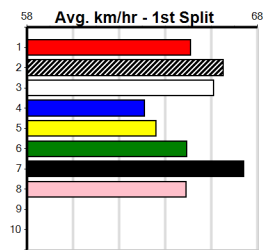

FREE ADMISSION TO ALL RACE MEETS

Distance: 400m, Race Type: Grade 5, Total Prizemoney: $2,925
1st: $1,950, 2nd: $600, 3rd: $300, 4th: $75

Watchdog Tips:

Bet:

Table with columns: Form Box, Wgt, Dist, Track, Date, Time, BON, Margin, 1st/2nd (Time), PIR, Checked, Comment, WR, Split 1, S/P, Grade

TINKER PETE [5]
WRF Dog Jan-21 Sire: ORSON ALLEN Dam: GAWKER BALE
Owner(s): Burns Racing (SYN), C Burns, J Burns
Trainer: Jennifer Burns (Balliang)
Winning Distances: < 300m (0) 300 - 399m (1) 400 - 499m (6) 500 - 599m (0) 600 - 699m (0) > 700m (0)
Winning Weights: 29.6(1) 30.0(2) 30.2(1) 30.3(2) 30.9(1)
Box History table and Prize Best Starts table included.

STAR'S HOPE [5]
BK Bitch Jan-21 Sire: BERNARDO Dam: STAR DESIRE
Owner(s): K Quinn
Trainer: Kevin Quinn (Cundare North)
Winning Distances: < 300m (0) 300 - 399m (3) 400 - 499m (6) 500 - 599m (1) 600 - 699m (0) > 700m (0)
Winning Weights: 26.0(1) 26.3(1) 26.8(1) 27.0(1) 27.2(1) 27.3(1) 27.4(2) 27.6(2)
Box History table and Prize Best Starts table included.

MY MATE MINA [5]
BK Dog Dec-20 Sire: BARCIA BALE Dam: MISS GRACIE
Owner(s): R Di mauro
Trainer: Greg Doyle (Mulgrave)
Winning Distances: < 300m (0) 300 - 399m (5) 400 - 499m (3) 500 - 599m (0) 600 - 699m (0) > 700m (0)
Winning Weights: 33.5(1) 34.0(1) 34.4(1) 34.7(1) 34.9(1) 35.0(1) 35.1(1) 36.3(1)
Box History table and Prize Best Starts table included.

RAGIN' ABLETT [5]
BK Dog Apr-21 Sire: DYNA VILLA Dam: HURRICANE QUEEN
Owner(s): D Welsh
Trainer: Jason Wickham (Lara)
Winning Distances: < 300m (0) 300 - 399m (2) 400 - 499m (6) 500 - 599m (0) 600 - 699m (0) > 700m (0)
Winning Weights: 30.0(1) 30.4(1) 30.9(1) 31.0(3) 31.6(1) 32.4(1)
Box History table and Prize Best Starts table included.

ZARUDE BALE (NSW)[5]
LTBD Dog Apr-21 Sire: FERAL FRANKY Dam: DYNA CARMEN
Owner(s): B Wheeler
Trainer: Robert Camilleri (Lara)
Winning Distances: < 300m (0) 300 - 399m (2) 400 - 499m (1) 500 - 599m (0) 600 - 699m (0) > 700m (0)
Winning Weights: 31.7(1) 31.8(1) 31.9(1)
Box History table and Prize Best Starts table included.