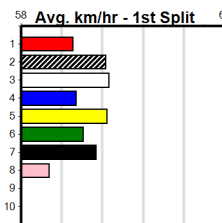

BENDIGO ADVERTISER (275+RANK)

Distance: 425m, Race Type: Maiden, Total Prizemoney: $1,530
1st: $1,000, 2nd: $320, 3rd: $160, 4th: $50

2

3:17PM

(VIC time)

DUSTY ALICE (5) showed some talent at Warrnambool two runs back and she can run a big race again. CAPTAIN KATIE (2) is better than her form indicates and she will be strong in the run home. MY GIRL KELLIE (3) can run a cheeky race

Watchdog Tips: **5** **2** **3** **7** **Bet:** **Box Trifecta 2,3,5,7 ($10 for 41.67%)**