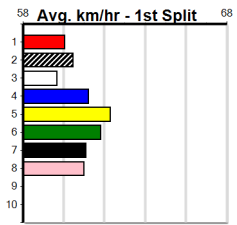

Bendigo

MANNINGS GREYHOUND COMPLEX (275)

Distance: 425m, Race Type: Grade 7, Total Prizemoney: \$1,530
1st: \$1,000, 2nd: \$320, 3rd: \$160, 4th: \$50

4

3:56PM

(VIC time)

KRAKEN ROLL (2) showed some promise when scoring on debut and he can atone for his luckless runs since. SHIMA HARLEY (6) was handily placed at Ballarat two runs back and he will be prominent throughout. AMAZING STELLAR (4) has claims