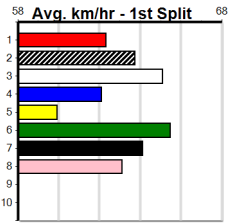

Bendigo

10

5:47PM

(VIC time)

SHIMA SHINE AT STUD (275+RANK)

Distance: 425m, Race Type: Grade 5, Total Prizemoney: $1,530
1st: $1,000, 2nd: $320, 3rd: $160, 4th: $50

ALWAYS MY WAY (7) owns a handy 24.20 PB here and he can atone for his luckless run when resuming. SILVER TAQUISHA (3) is dropping slightly in class and she can show early speed at times. PERFECT TREASURE (1) has the good draw

Watchdog Tips: 7 3 1 2 Bet: Box Quinella 1,2,3,7 ($10 for 166.67%)

Form	Box	Weight	Dist	Track	Date	Time	BON	Margin	1st/2nd (Time)	PIR	Checked	Comment	W/R	Split 1	S/P	Grade	Winning Boxes							
1 PERFECT TREASURE [5]																	Great record here, well drawn, major player							
BK D Jan-19 FABREGAS PERFECT MADISON $4.20																	<table border="1"> <thead> <tr><th>1</th><th>2</th><th>3</th><th>4</th><th>5</th><th>6</th><th>7</th><th>8</th></tr> </thead> <tbody> <tr><td>4</td><td>4</td><td>4</td><td>1</td><td></td><td></td><td></td><td>1</td><td>2</td></tr> <tr><td colspan="8">Prize Best $38,481.25</td></tr> <tr><td colspan="8">Starts 24.07</td></tr> <tr><td colspan="8">Trk/Dst 145-16-23-22</td></tr> <tr><td colspan="8">APM 49-7-6-8 $3403</td></tr> </tbody> </table>							
Trainer: Gary Edwards (Broadford)																								
6th (1) 36.5 425 BEN R10 12-Jun-24 24.77 23.95 3.75LSIALA GIBLET (24.51) M/676 . . . 6.82 $5.00 5																								
3rd (5) 37.0 450 SHP R8 20-Jun-24 25.86 25.40 7.00L TAT LEAH (25.40) M/633 . . . 6.82 $37.00 5																								
5th (2) 36.5 450 SHP R7 27-Jun-24 26.34 25.71 3.5L JOSIE'S JEWEL (26.11) M/653 . . . 6.96 $12.30 5																								
6th (5) 36.5 350 HVL R10 01-Jul-24 20.26 19.65 8.00L PERFECT SAL (19.70) M/8 . . . 6.92 $8.00 T3-5																								
Owner(s): G Edwards																								
2 ZAPATRON [5]																	Better than form, can show early pace, respect							
BD D Sep-21 DYNA TRON CATALINA ICON $6.00																	<table border="1"> <thead> <tr><th>1</th><th>2</th><th>3</th><th>4</th><th>5</th><th>6</th><th>7</th><th>8</th></tr> </thead> <tbody> <tr><td>1</td><td></td><td>1</td><td></td><td></td><td></td><td></td><td>1</td></tr> <tr><td colspan="8">Prize Best $11,260.00</td></tr> <tr><td colspan="8">Starts 24.49</td></tr> <tr><td colspan="8">Trk/Dst 28-4-5-2</td></tr> <tr><td colspan="8">APM 5-1-1-0 $1709</td></tr> </tbody> </table>							
Trainer: Kevin Ashton (Charlton)																								
7th (6) 32.5 425 BEN R10 24-May-24 24.57 23.90 8.50L DEROGATIVE (23.98) M/778 . . . 6.72 $51.00 5																								
4th (1) 32.3 410 HOR R12 04-Jun-24 23.78 22.97 4.75L PRESS START (23.47) M/64 . . . 10.73 $2.70 5																								
8th (7) 32.3 425 BEN R6 08-Jun-24 25.05 24.27 12.00L GEORGE'S BEST (24.27) M/777 . . . 7.02 $3.10 5																								
8th (3) 32.1 410 HOR R11 25-Jun-24 24.45 23.07 15.00L YANIC BALE (23.45) M/77 . . . 11.04 $12.70 5																								
Owner(s): K Ashton																								
3 SILVER TAQUISHA [5]																	Drops in class, good muster, clear danger							
BK B Feb-21 BARCIA BALE SILVER CUPCAKE $4.60																	<table border="1"> <thead> <tr><th>1</th><th>2</th><th>3</th><th>4</th><th>5</th><th>6</th><th>7</th><th>8</th></tr> </thead> <tbody> <tr><td>1</td><td></td><td></td><td>2</td><td></td><td>2</td><td>1</td><td>1</td></tr> <tr><td colspan="8">Prize Best $24,215.00</td></tr> <tr><td colspan="8">Starts FSH</td></tr> <tr><td colspan="8">Trk/Dst 59-8-3-6</td></tr> <tr><td colspan="8">APM 0-0-0-0 $2629</td></tr> </tbody> </table>							
Trainer: Keith Lloyd (Anakie)																								
6th (4) 26.3 450 WBL R8 16-May-24 25.79 25.47 4.50L WEBLEC WOLF (25.47) M/544 . . . 6.73 $36.30 5H																								
6th (5) 26.1 450 WBL R6 30-May-24 25.86 25.49 5.50L RICKY BOBBY RIOT (25.49) Q/344 . . . W 6.72 $31.70 5																								
5th (4) 26.1 400 GEL R10 11-Jun-24 23.55 22.65 13.00L DEEP PURPLE (22.70) M/66 . . . 8.89 $3.90 X45																								
5th (2) 26.5 460 GEL R8 25-Jun-24 26.59 25.98 9.00L AARON ALPACA (25.98) M/435 . . . 6.83 $2.30 5																								
Owner(s): D Burnett																								
4 SENNA FOREVER (NSW)[5]																	Every chance three runs back, place best							
BK D Apr-20 KINLOCH BRAE BARCELONA STAR $10.00																	<table border="1"> <thead> <tr><th>1</th><th>2</th><th>3</th><th>4</th><th>5</th><th>6</th><th>7</th><th>8</th></tr> </thead> <tbody> <tr><td>2</td><td>1</td><td></td><td>1</td><td>1</td><td>1</td><td></td><td></td></tr> <tr><td colspan="8">Prize Best $11,736.25</td></tr> <tr><td colspan="8">Starts NBT</td></tr> <tr><td colspan="8">Trk/Dst 47-6-7-8</td></tr> <tr><td colspan="8">APM 10-0-2-3 $1317</td></tr> </tbody> </table>							
Trainer: Jennifer Wilson (Korong Vale)