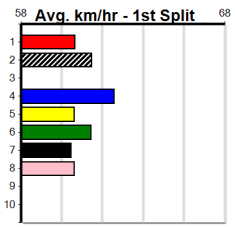

Bendigo

HIP POCKET BENDIGO (275+RANK)

Distance: 425m, Race Type: Maiden, Total Prizemoney: $1,530
1st: $1,000, 2nd: $320, 3rd: $160, 4th: $50

3
3:32PM
(VIC time)

MISS BOOM (8) is suitably drawn out wide and she should be able to run over the top in the closing stages. MY GIRL NAHLAH (7) has been placed in two of seven here and she will get some cover early on. MORaine GLORIA (5) has claims

Watchdog Tips: **8** **7** **5** **1** Bet: **Win 8**