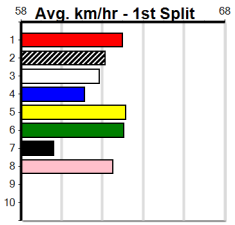

Bendigo

9

5:25PM

(VIC time)

PETER BROWN CUSTOM HOMES (275+R

Distance: 425m, Race Type: Grade 6, Total Prizemoney: \$1,530
1st: \$1,000, 2nd: \$320, 3rd: \$160, 4th: \$50

Watchdog Tips:

3