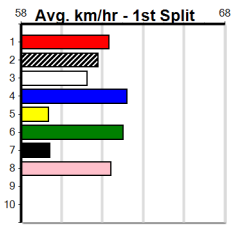

Bendigo

AVARD CIVIL (275+RANK)

Distance: 500m, Race Type: Mixed 6/7, Total Prizemoney: $1,740
1st: $1,150, 2nd: $360, 3rd: $180, 4th: $50

5

4:12PM

(VIC time)

MCIVOR MORGAN (4) has turned in some eye catching performances of late and he looks very well graded in this. READY TO STAGGER (6) has the speed to cross and lead and she will continue to get stronger. COLOUR VIOLET (5) has claims.

Watchdog Tips:

4

6

5

2

Bet:

Win 4