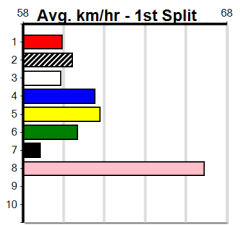

Bendigo

SPORTSBET BET WITH MATES (275+RAN)

Distance: 425m, Race Type: Maiden, Total Prizemoney: $1,530
1st: $1,000, 2nd: $320, 3rd: $160, 4th: $50

1
2:57PM
(VIC time)

GUNAI MAVERICK (3) showed some promise in his first prep and he should be primed to fire fresh.
SLICK WHISPER (2) was solidly placed at Warrnambool three runs back and he can run a cheeky race again. MY MATE HUX (4) has solid claims

Watchdog Tips:

3

2

4

8

Bet:

Win 3