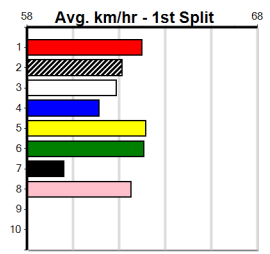

PETER BROWN CUSTOM HOMES (275+RANK)

Distance: 425m, Race Type: Grade 6, Total Prizemoney: $1,530
1st: $1,000, 2nd: $320, 3rd: $160, 4th: $50

SILVER MACHINE (3) was never headed in his handy 25.88 Ballarat win and he looks very well graded in this event. ORIENTAL EMERALD (5) is better than her past few runs and she can come out running. FLYING HOT (6) is better than his form

Watchdog Tips: 3 5 6 8 Bet: Win 3

1 RUNNING RIVER [6] Front runner, will cop pressure, next time $10.00
BKW Dog Jan-21 Sire: FERNANDO BALE Dam: HOT JEAN
Owner(s): M Davis
Trainer: Glenn Maxwell (Heathcote)
Winning Distances: < 300m (0) 300 - 399m (1) 400 - 499m (1) 500 - 599m (0) 600 - 699m (0) > 700m (0)
Winning Weights: 31.4(1) 32.1(1)
7th (7) 31.6 425 BEN R10 10-Apr-24 25.12 24.18 11.00 STELLA ROSE (24.38) M/224 . . . 6.67 $51.30 T3-6
7th (8) 31.5 425 BEN R10 17-Apr-24 25.73 24.30 13.00 SANDY'S LARA (24.82) M/266 . . . 6.69 $12.20 6G
2nd (7) 31.2 390 SHP R9 25-Apr-24 22.71 22.31 1.00L ACE REDEEMER (22.65) M/11 . . . 8.50 $18.80 6G
7th (1) 31.2 425 BEN R4 01-May-24 25.18 24.35 12.00 WE ARE SOUTH (24.39) M/123 . . . 6.65 $15.30 6G
8th (6) 31.3 390 SHP R9 09-May-24 24.32 22.22 24.00 AWESOME JADE (22.64) M/78 . SW . 9.32 $57.10 6G
8th (3) 30.7 425 BEN R3 05-Jun-24 25.14 24.06 9.50L ZIPPING LIZZO (24.48) M/356 . . . 6.69 $41.20 6G
3rd (2) 30.6 425 BEN R11 08-Jun-24 24.99 24.27 2.50L PERFECT STAR (24.83) M/113 . . . 6.69 $11.30 6G
8th (7) 30.3 425 BEN R4 26-Jun-24 25.24 23.91 14.00 SPIT THE CHIPS (24.29) Q/357 . . . 6.72 $68.60 T3-6
Last 3 wins NOT included above
1st (8) 32.1 425 BEN R1 11-Mar-23 24.82 24.18 0.50L MARIONVALE GAL (24.84) M/111 . SW . 6.66 $6.30 M
1st (6) 31.4 385 SHP R2 07-Aug-23 22.24 21.62 1.5L ANGEL ON AIR (22.33) Q/11 . . . 8.17 $20.00 X67

2 ALVIN DELIGHT [6] Steadily placed three runs back, place best $8.00
BK Dog Nov-19 Sire: ORSON ALLEN Dam: RUNAROUND SUSAN
Owner(s): S Trim
Trainer: Peter Trim (Campbells Forest)
Winning Distances: < 300m (0) 300 - 399m (0) 400 - 499m (2) 500 - 599m (0) 600 - 699m (0) > 700m (0)
Winning Weights: 31.1(1) 31.3(1)
6th (3) 31.9 425 BEN R9 31-Jan-24 24.92 23.94 14.00 DASHING JEFF (23.94) M/346 . . . 6.69 $70.30 6G
8th (3) 31.9 425 BEN R9 14-Feb-24 25.04 24.09 10.00 MORAIN BELLA (24.35) M/888 . . . 6.77 $79.90 T3-6
6th (8) 31.8 425 BEN R10 21-Feb-24 24.70 23.87 7.50L ALWAYS MY WAY (24.20) M/566 . . . 6.71 $103.90 6G
7th (5) 32.1 425 BEN R9 28-Feb-24 25.07 24.18 7.50L THAI MOGWAI (24.57) M/778 . . . 6.84 $49.20 T3-6
F (3) 31.9 425 BEN R10 06-Mar-24 0.00 23.79 . MY GIRL PIPER (24.32) . V28 . . $36.40 6G
2nd (7) 32.2 425 BEN R11 08-Jun-24 24.92 24.27 1.25L PERFECT STAR (24.83) M/222 . SW . 6.73 $19.30 6G
5th (5) 32.4 425 BEN R9 12-Jun-24 24.83 23.95 13.00 IDRON BALE (23.95) M/555 . . . 6.75 $82.20 6G
5th (1) 32.4 425 BEN R9 19-Jun-24 24.99 24.13 11.00 HEART OF DARTS (24.24) M/335 . . . 6.72 $92.80 T3-6
Last 3 wins NOT included above
1st (2) 31.1 425 BEN R1 15-Jun-22 24.97 24.17 1.75L LALA QUE (25.07) M/111 . . . 6.84 $26.00 M
1st (1) 31.3 425 BEN R3 06-Sep-22 24.57 23.97 2.25L COSMETIC ROSE (24.72) M/111 . . . 6.72 $10.30 T3-7