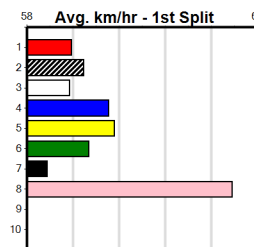

SPORTSBET BET WITH MATES (275+RANK)

Distance: 425m, Race Type: Maiden, Total Prizemoney: $1,530
1st: $1,000, 2nd: $320, 3rd: $160, 4th: $50

GUNAI MAVERICK (3) showed some promise in his first prep and he should be primed to fire fresh.
SLICK WHISPER (2) was solidly placed at Warrnambool three runs back and he can run a cheeky
race again. MY MATE HUX (4) has solid claims

Watchdog Tips: **3** **2** **4** **8** **Bet:** **Win 3**

Form Box	Wgt	Dist	Track	Date	Time	BON	Margin	1st/2nd (Time)	PIR	Checked	Comment	WR	Split 1	S/P	Grade

1

BANANA JOE [M] **$16.00**

Well down the track in all 20 runs, prefer others

BK Dog Jan-21 Sire: ASTON KIMETTO Dam: SLEW LEFT Trainer: Thomas Boehmke (Nareewillock)

Owner(s): H Boehmke

Winning Distances: < 300m (0) 300 - 399m (0) 400 - 499m (0) 500 - 599m (0) 600 - 699m (0) > 700m (0)

Winning Weights:

4th (4)	30.9	425	BEN	R2	17-Jan-24	25.07	24.19	3.25L BOLD BERT (24.86)	M/323	.	.	.	6.88	$28.20	M
5th (4)	30.9	410	HOR	R2	27-Jan-24	24.21	23.40	10.00 READINESS (23.52)	M/55	.	.	.	10.69	$56.00	M
8th (6)	31.1	425	BEN	R2	06-Mar-24	25.62	23.79	15.00 BAKALI LASS (24.58)	M/888	.	VO	.	7.25	$46.20	M
7th (7)	31.3	425	BEN	R1	20-Mar-24	26.04	24.11	25.00 BREE CABANG (24.32)	M/767	.	.	.	7.01	$31.10	M
7th (1)	31.2	450	BAL	R3	08-Apr-24	26.56	25.44	16.00 REIKO WALTER (25.44)	M/677	.	.	.	6.99	$101.10	T3-M
8th (2)	30.9	500	BEN	R1	17-Apr-24	29.86	28.28	15.00 SCALA BLACK (28.86)	M/877	.	.	.	7.08	$58.30	M
5th (1)	31.4	425	BEN	R1	15-May-24	25.47	24.04	15.00 PERFECT LIAM (24.48)	M/445	.	.	.	6.86	$18.90	T3-M
5th (4)	31.2	425	BEN	R2	08-Jun-24	25.06	24.27	4.25L AMAZING STELLAR (24.77)	S/555	.	.	.	6.97	$27.70	M

Last 3 wins NOT included above

Box History

Bx	1st	2nd	3rd	4th	5th	6th	7th	8th
1					2			1
2					1			1
3						1	1	
4				1	2			1
5								1
6					1		1	2
7								1
8								1

Prize Best	$50.00
Starts	NBT
Trk/Dts	20-0-0-0
APM	13-0-0-0
	20

2

SLICK WHISPER [M] **$3.60**

Solidly placed three runs back, main danger

BK Dog Apr-22 Sire: FLYNN Dam: VELOCITY WHISPER Trainer: Briana Robertson-leech (Smeato)

Owner(s): J Caruana

Winning Distances: < 300m (0) 300 - 399m (0) 400 - 499m (0) 500 - 599m (0) 600 - 699m (0) > 700m (0)

Winning Weights:

5th (3)	32.8	390	BAL	R2	24-Apr-24	23.09	22.02	6.50L ZOOM BOOM (22.65)	M/55	.	.	.	8.84	$22.40	MH
7th (6)	32.9	390	BAL	R1	04-May-24	22.98	22.27	9.50L ROCKHAMPTON EMMA	S/67	.	.	.	8.80	$8.50	M
2nd (4)	32.4	390	WBL	R1	13-May-24	22.80	22.34	3.5L FINISH THE ARENA (22.57)	M/33	.	.	.	9.03	$8.10	M
5th (4)	32.3	390	WBL	R1	20-May-24	23.38	22.43	13.00 ASTON RUINART (22.52)	M/56	.	SW	.	9.21	$3.30	M
6th (3)	32.9	390	WBL	R1	17-Jun-24	23.53	22.51	13.00 MENTION (22.66)	S/66	.	.	.	9.26	$7.00	M

Last 3 wins NOT included above

Box History

Bx	1st	2nd	3rd	4th	5th	6th	7th	8th
1								
2								
3					1	1		
4	1				1			
5								
6							1	
7								
8								

Prize Best	$320.00
Starts	FSH
Trk/Dts	5-0-1-0
APM	0-0-0-0
	256