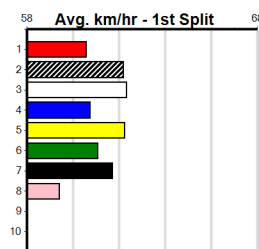

BENDIGO ADVERTISER (275+RANK)

Distance: 425m, Race Type: Maiden, Total Prizemoney: $1,530
1st: $1,000, 2nd: $320, 3rd: $160, 4th: $50

DUSTY ALICE (5) showed some talent at Warrnambool two runs back and she can run a big race again. CAPTAIN KATIE (2) is better than her form indicates and she will be strong in the run home. MY GIRL KELLIE (3) can run a cheeky race

Watchdog Tips:

5	2	3	7

Bet: Box Trifecta 2,3,5,7 ($10 for 41.67%)

1

STAGGER'S BABE (NSW)[M] Steady since moving to Vic, must show more $12.00
WBK Bitch **Nov-21** Sire: STAGGER Dam: BETTY'S THE ONE Trainer: Vivienne Arnett-dunlop (Seymour)

Owner(s): V Arnett-dunlop
Winning Distances: < 300m (0) 300 - 399m (0) 400 - 499m (0) 500 - 599m (0) 600 - 699m (0) > 700m (0)

Winning Weights:

Run	Time	Weight	Track	Date	Time	Margin	1st/2nd (Time)	PIR	Checked	Comment	WR	Split 1	S/P	Grade
3rd (8)	25.9	342	APK	R1	23-Dec-23	20.55	19.70	5.00L RAZZLE BERRIES (20.20)	0			4.65	$3.60 M	
6th (7)	25.7	300	MBS	R2	26-Dec-23	20.41	16.54	46.00 BUSTER BRADY (17.19)	0	VINJ(21)		4.74	$11.00 M	
5th (2)	25.8	390	SHP	R2	29-Jan-24	24.07	22.03	23.00 RIPPER RILEY (22.52)	M/45	V5		9.21	$32.40 MH	
6th (2)	26.7	390	SHP	R1	29-Feb-24	24.52	22.06	29.00 MIDNIGHT MASS (22.54)	S/65			9.40	$29.00 M	
7th (3)	26.3	390	SHP	R1	05-Mar-24	23.65	22.11	17.00 MARKET STACEY (22.47)	M/77			9.46	$40.60 M	
6th (1)	25.8	390	SHP	R2	23-Mar-24	23.64	21.98	12.00 UP IN ARMS (22.82)	M/56			8.83	$46.70 M	
6th (2)	27.1	390	SHP	R1	23-May-24	24.15	22.21	25.00 HARBOUR LIGHTS (22.42)	S/66	V28		9.70	$48.70 T3-M	
8th (1)	27.3	300	HVL	R1	21-Jun-24	18.15	16.81	12.00 DISCO GIZMO (17.32)	M/5			4.21	$64.00 T3-M	

Box History

Bx	1st	2nd	3rd	4th	5th	6th	7th	8th
1						2		1
2					1	2		
3								1
4								
5								
6		1						
7						1	1	
8			3					

Prize Best Starts Trk/Dts APM: $600.00 FSH 13-0-1-3 0-0-0-0 120

Last 3 wins NOT included above

2

CAPTAIN KATIE (SA)[M] Better than her form indicates, main danger $4.00
BD Bitch **Sep-22** Sire: FERAL FRANKY Dam: SWEET ON ME Trainer: Chris Reynolds (Little River)

Owner(s): The Nineofus (SYN), D Peckham, G Siney, B Schurgott, G Sterzl
Winning Distances: < 300m (0) 300 - 399m (0) 400 - 499m (0) 500 - 599m (0) 600 - 699m (0) > 700m (0)

Winning Weights:

Run	Time	Weight	Track	Date	Time	Margin	1st/2nd (Time)	PIR	Checked	Comment	WR	Split 1	S/P	Grade
4th (8)	26.6	400	GEL	R2	14-Jun-24	23.14	22.54	5.00L BEND YOUR EAR (22.79)	S/64			8.78	$11.10 M	
5th (3)	26.6	400	GEL	R1	21-Jun-24	23.33	22.41	6.00L SIR DODGE (22.93)	Q/45			8.67	$6.20 M	
5th (7)	26.4	390	SHP	R1	29-Jun-24	23.47	22.71	8.00L CHASING CHAPPY (22.95)	S/88			9.22	$3.40 T3-M	

Box History

Bx	1st	2nd	3rd	4th	5th	6th	7th	8th
1								
2								
3					1			
4								
5								
6								
7					1			
8				1				

Prize Best Starts Trk/Dts APM: $75.00 FSH 3-0-0-0 0-0-0-0 75

Last 3 wins NOT included above