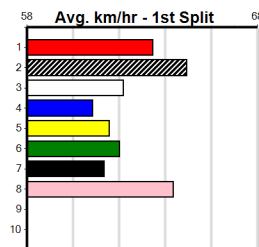

Bendigo

6

4:31PM

(VIC time)

GRAY'S BENDIGO (275+RANK)

Distance: 500m, Race Type: Grade 5, Total Prizemoney: $1,740
1st: $1,150, 2nd: $360, 3rd: $180, 4th: $50

MY BOY HARVEY (6) can be hard to follow but he has a nice turn of foot and he will be off and gone if given room early on. ARKANSAS (1) does his best racing here and is drawn to get all the breaks. PYRENEES BLAZER (2) can show early speed at times.

Watchdog Tips:	6	1	2	3	Bet:	Win 6

Form Box	Wgt	Dist	Track	Date	Time	BON	Margin	1st/2nd (Time)	PIR	Checked	Comment	WR	Split 1	S/P	Grade
ARKANSAS [5]															
F Dog May-20															
Owner(s): D Knight															
Winning Distances: < 300m (0) 300 - 399m (0) 400 - 499m (0) 500 - 599m (3) 600 - 699m (0) > 700m (0)															
Winning Weights: 34.4(1) 35.3(1) 35.6(1)															
Last 3 wins NOT included above															
1st (4) 34.4 500 BEN R1 20-Jul-22 28.92 27.94 0.25L DENY EVERYTHING (28.94) M/122 . . . SW . 6.75 $5.90 M															
1st (8) 35.3 545 BAL R4 19-Sep-22 31.72 31.60 0.50L PIRATE TAILS (31.74) Q/3322 . . . . 6.86 $2.50 T3-RW															
1st (6) 35.6 500 BEN R5 19-Oct-22 28.69 28.22 1.00L LOVED BY YOU (28.76) M/542 . . . SW . 6.86 $2.60 X67															
3.60															
Trainer: Suwit Bunchusri (Talbot)															
Handy effort two runs back, can lead, threat															
Sire: KONOMI Dam: CARLA ZEUS															
Box History															
<table border="1" style="font-size: x-small;"> <thead> <tr><th>Bx</th><th>1st</th><th>2nd</th><th>3rd</th><th>4th</th><th>5th</th><th>6th</th><th>7th</th><th>8th</th></tr> </thead> <tbody> <tr><td>1</td><td></td><td></td><td></td><td></td><td></td><td></td><td></td><td></td></tr> <tr><td>2</td><td></td><td></td><td></td><td></td><td></td><td></td><td></td><td></td></tr> <tr><td>3</td><td></td><td></td><td></td><td></td><td></td><td></td><td></td><td></td></tr> <tr><td>4</td><td></td><td></td><td></td><td></td><td></td><td></td><td></td><td></td></tr> <tr><td>5</td><td></td><td></td><td></td><td></td><td></td><td></td><td></td><td></td></tr> <tr><td>6</td><td></td><td></td><td></td><td></td><td></td><td></td><td></td><td></td></tr> <tr><td>7</td><td></td><td></td><td></td><td></td><td></td><td></td><td></td><td></td></tr> <tr><td>8</td><td></td><td></td><td></td><td></td><td></td><td></td><td></td><td></td></tr> </tbody> </table>															

Form Box	Wgt	Dist	Track	Date	Time	BON	Margin	1st/2nd (Time)	PIR	Checked	Comment	WR	Split 1	S/P	Grade
PYRENEES BLAZER [5]															
BK Dog Feb-21															
Owner(s): I Robinson															
Winning Distances: < 300m (0) 300 - 399m (1) 400 - 499m (7) 500 - 599m (0) 600 - 699m (0) > 700m (0)															
Winning Weights: 28.1(1) 28.4(1) 28.6(1) 29.0(1) 29.3(4)															
Last 3 wins NOT included above															
1st (8) 28.1 425 BEN R2 20-Jun-23 24.23 23.53 1.00L FOUND A SPOT (24.29) M/111 . . . . 6.58 $11.10 5															
1st (8) 29.3 410 HOR R6 27-Jan-24 23.78 23.40 3.00L ARGYLE EMMA (23.98) M/11 . . . SW . 10.47 $3.00 5															
1st (4) 29.3 390 WBL R11 11-Mar-24 22.62 22.17 2.25L ASTON DYNASTY (22.77) M/22 . . . . 8.95 $11.10 5															
7.50															
Trainer: Hazelie Robinson (Avoca)															
Handy effort two runs back, can lead, threat															
Sire: MEPUNGA BLAZER Dam: KALANI WILLOW															
Box History															
<table border="1" style="font-size: x-small;"> <thead> <tr><th>Bx</th><th>1st</th><th>2nd</th><th>3rd</th><th>4th</th><th>5th</th><th>6th</th><th>7th</th><th>8th</th></tr> </thead> <tbody> <tr><td>1</td><td></td><td></td><td></td><td></td><td></td><td></td><td></td><td></td></tr> <tr><td>2</td><td></td><td></td><td></td><td></td><td></td><td></td><td></td><td></td></tr> <tr><td>3</td><td></td><td></td><td></td><td></td><td></td><td></td><td></td><td></td></tr> <tr><td>4</td><td></td><td></td><td></td><td></td><td></td><td></td><td></td><td></td></tr> <tr><td>5</td><td></td><td></td><td></td><td></td><td></td><td></td><td></td><td></td></tr> <tr><td>6</td><td></td><td></td><td></td><td></td><td></td><td></td><td></td><td></td></tr> <tr><td>7</td><td></td><td></td><td></td><td></td><td></td><td></td><td></td><td></td></tr> <tr><td>8</td><td></td><td></td><td></td><td></td><td></td><td></td><td></td><td></td></tr> </tbody> </table>															

Form Box	Wgt	Dist	Track	Date	Time	BON	Margin	1st/2nd (Time)	PIR	Checked	Comment	WR	Split 1	S/P	Grade
NANNA'S BLUE BOY [5]															
BE Dog Feb-21															
Owner(s): K Newport															
Winning Distances: < 300m (0) 300 - 399m (0) 400 - 499m (1) 500 - 599m (5) 600 - 699m (0) > 700m (0)															
Winning Weights: 30.1(1) 30.4(1) 31.0(1) 31.4(1) 31.8(1) 31.9(1)															
Last 3 wins NOT included above															
1st (7) 31.9 500 BEN R6 29-Nov-23 28.54 28.37 4.25L WICHITA BALE (28.83) M/211 . . . . 6.86 $3.90 T3-5															
1st (8) 31.8 500 BEN R8 27-Dec-23 28.46 28.45 1.25L MCIVOR RUSTY (28.55) M/222 . . . . 6.70 $5.40 5															
1st (4) 31.4 500 BEN R7 03-Feb-24 28.39 28.39 1.00L ROCK THE MARJEN (28.46) M/422 . . . . 6.80 $6.50 5															
6.00															
Trainer: Taylor Edwards (Broadford)															
Struggling but does race well here, keep safe															
Sire: PERFECT MARSHALL Dam: MIDDLE TRUCKER															
Box History															
<table border="1" style="font-size: x-small;"> <thead> <tr><th>Bx</th><th>1st</th><th>2nd</th><th>3rd</th><th>4th</th><th>5th</th><th>6th</th><th>7th</th><th>8th</th></tr> </thead> <tbody> <tr><td>1</td><td></td><td></td><td></td><td></td><td></td><td></td><td></td><td></td></tr> <tr><td>2</td><td></td><td></td><td></td><td></td><td></td><td></td><td></td><td></td></tr> <tr><td>3</td><td></td><td></td><td></td><td></td><td></td><td></td><td></td><td></td></tr> <tr><td>4</td><td></td><td></td><td></td><td></td><td></td><td></td><td></td><td></td></tr> <tr><td>5</td><td></td><td></td><td></td><td></td><td></td><td></td><td></td><td></td></tr> <tr><td>6</td><td></td><td></td><td></td><td></td><td></td><td></td><td></td><td></td></tr> <tr><td>7</td><td></td><td></td><td></td><td></td><td></td><td></td><td></td><td></td></tr> <tr><td>8</td><td></td><td></td><td></td><td></td><td></td><td></td><td></td><td></td></tr> </tbody> </table>