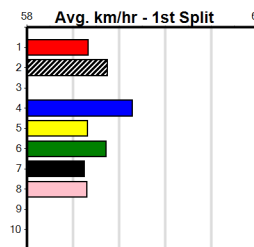

Bendigo

3

3:32PM

(VIC time)

HIP POCKET BENDIGO (275+RANK)

Distance: 425m, Race Type: Maiden, Total Prizemoney: $1,530
1st: $1,000, 2nd: $320, 3rd: $160, 4th: $50

MISS BOOM (8) is suitably drawn out wide and she should be able to run over the top in the closing stages. MY GIRL NAHLAH (7) has been placed in two of seven here and she will get some cover early on. MORaine GLORIA (5) has claims

Watchdog Tips: **8** **7** **5** **1** **Bet:** **Win 8**

Form Box Wgt Dist Track Date Time BON Margin 1st/2nd (Time) PIR Checked Comment W/R Split 1 S/P Grade

1

SNOW RENAISSANCE (NSW) [Steady record but the draw helps, respect] **$10.00**

BEBD Bitch Apr-21 Sire: FERNANDO BALE Dam: SNOW FANTASY Trainer: Kenneth Doidge (Murchison)

Owner(s): K Doidge
Winning Distances: < 300m (0) 300 - 399m (0) 400 - 499m (0) 500 - 599m (0) 600 - 699m (0) > 700m (0)

Winning Weights:

Rank	Time	Wgt	Dist	Track	Date	BON	Margin	1st/2nd (Time)	PIR	Checked	Comment	W/R	Split 1	S/P	Grade
7th (6)	28.0	425	BEN	R2	01-May-24	26.21	24.35	26.00 BUN WILDFIRE (24.39)	M/787	.	SW	.	6.93	$46.80	M
2nd (1)	28.1	350	HVL	R3	06-May-24	20.03	19.70	3.00L SHARNI'S BOY (19.82)	M/1	.	.	.	6.74	$26.50	M
4th (4)	27.9	350	HVL	R2	10-May-24	20.52	19.66	3.75L MIAMI TICKET (20.27)	M/8	.	.	.	6.99	$27.50	T3-M
7th (2)	27.7	425	BEN	R2	15-May-24	25.00	24.04	3.25L MCIVOR JEWELS (24.78)	M/888	.	.	.	7.11	$84.10	T3-M
6th (2)	28.4	650	SHP	R4	20-May-24	39.35	37.70	24.00 JAMARRA (37.70)	Q/6666	.	V5	.	18.59	$42.40	RW
5th (6)	28.4	350	HVL	R2	29-May-24	20.48	19.45	5.50L DAREN'S TIGER (20.12)	M/8	.	.	.	7.18	$41.60	M
6th (2)	28.3	450	SHP	R2	06-Jun-24	26.65	25.52	13.00 PAW XAVIER (25.75)	M/888	.	.	.	7.25	$108.50	T3-M
5th (3)	28.8	450	SHP	R3	20-Jun-24	26.34	25.40	11.00 SAVVY LONG LEGS (25.57)	M/887	.	.	.	7.08	$51.00	M

Last 3 wins NOT included above

Box History

Bx	1st	2nd	3rd	4th	5th	6th	7th	8th
1	1	1	1	1	1			
2				1	2	2	3	2
3					1	1	1	
4				1	1	1		2
5					1			2
6			1	2	1	2	3	
7						2	2	
8							2	1

Prize Best $1090.00
Starts NBT
Trk/Dts 44-0-1-2
APM 13-0-0-1 450

2

GOT MY MOJO [M] [Placed in only two of 47, look to others] **$16.00**

BK Bitch Jun-21 Sire: FERAL FRANKY Dam: SO MUCH MOJO Trainer: Ian Blencowe (Leongatha)

Owner(s): I Blencowe
Winning Distances: < 300m (0) 300 - 399m (0) 400 - 499m (0) 500 - 599m (0) 600 - 699m (0) > 700m (0)

Winning Weights:

Rank	Time	Wgt	Dist	Track	Date	BON	Margin	1st/2nd (Time)	PIR	Checked	Comment	W/R	Split 1	S/P	Grade
6th (3)	27.1	515	SAP	R1	17-Mar-24	30.91	29.41	17.00 BEAUTIFUL STORY (29.72)	Q/3566	.	.	.	5.30	$38.30	M
4th (6)	27.2	595	SAP	R2	24-Mar-24	35.67	34.31	15.00 PAYBACK (34.65)	M/2444	.	.	.	9.53	$96.00	M
5th (4)	27.3	460	WGL	R2	28-Mar-24	26.74	25.74	7.00L OH LANA (26.27)	M/444	.	.	.	6.77	$157.60	T3-M
5th (1)	27.4	595	SAP	R3	31-Mar-24	35.91	34.59	16.00 PAYBACK (34.83)	M/2366	.	V10	.	9.70	$71.80	RW
7th (1)	26.7	450	BAL	R2	17-Apr-24	26.99	25.13	20.00 ENZO ENVY (25.59)	M/577	.	W	.	6.92	$58.70	M
8th (7)	27.2	400	WGL	R2	09-May-24	24.05	23.16	11.00 FLYING TATUM (23.32)	M/77	.	W	.	8.86	$67.60	M
7th (5)	27.4	435	SLE	R2	22-May-24	25.84	24.63	11.00 SMOKIN' GRACIE (25.10)	M/477	.	.	.	5.41	$38.00	M
5th (1)	27.4	400	WGL	R1	27-Jun-24	24.04	22.85	11.00 ALPHA GIRL (23.28)	M/43	.	.	.	8.88	$14.00	M

Last 3 wins NOT included above

Box History

Bx	1st	2nd	3rd	4th	5th	6th	7th	8th
1					3	2	2	1
2							1	1
3						2	3	1
4	2				1	1	1	1
5					1	1	2	2
6					1	2	2	1
7						1	2	3
8							2	

Prize Best $765.00
Starts NBT
Trk/Dts 47-0-2-0
APM 1-0-0-0 209