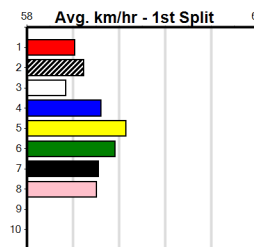

MANNINGS GREYHOUND COMPLEX

Distance: 425m, Race Type: Grade 7, Total Prizemoney: $1,530
1st: $1,000, 2nd: $320, 3rd: $160, 4th: $50

KRAKEN ROLL (2) showed some promise when scoring on debut and he can atone for his luckless runs since. SHIMA HARLEY (6) was handily placed at Ballarat two runs back and he will be prominent throughout. AMAZING STELLAR (4) has claims

Watchdog Tips: **2** **6** **4** **1** **Bet:** **Box Trifecta 1,2,4,6 ($10 for 41.67%)**

1

FASCINATE LACEY (NSW)[7] **Prefer out wide but has good muster, respect** **$10.00**
BK Bitch Jun-22 Sire: FERNANDO BALE Dam: FUNKY PORTELLI Trainer: Darrell Leathan (Maryborough)
Owner(s): N Holloway
Winning Distances: < 300m (0) 300 - 399m (1) 400 - 499m (0) 500 - 599m (0) 600 - 699m (0) > 700m (0)
Winning Weights: 28.0(1)

Form	Box	Wgt	Dist	Track	Date	Time	BON	Margin	1st/2nd (Time)	PIR	Checked	Comment	WR	Split 1	S/P	Grade
3rd (5)	28.1	390	BAL	R9	21-Mar-24	22.66	22.01	4.00L	ARTORIAS BALE (22.39)	S/33	.	.	.	8.75	$9.40	7
7th (2)	28.3	390	BAL	R10	25-Mar-24	23.03	22.25	8.00L	CAR WASH CHAOS (22.47)	M/64	.	.	.	8.94	$9.20	T3-7
4th (6)	28.5	390	BAL	R9	08-Apr-24	22.95	22.25	6.50L	RIVERDALE CLYDE (22.52)	S/64	.	.	.	8.93	$25.20	T3-7
6th (5)	28.2	425	BEN	R4	14-Apr-24	24.74	24.03	7.00L	BUSHMAN'S ARCHIE (24.28)	M/666	.	.	.	6.79	$53.20	T3-7
6th (8)	28.3	425	BEN	R4	24-Apr-24	24.90	24.06	9.50L	RAPIDFIRE JAYDA (24.25)	M/456	.	.	.	6.82	$21.50	T3-RW
5th (8)	28.1	390	BAL	R4	06-May-24	22.71	21.89	10.00	NO RIGHT TURNS (22.04)	S/54	.	SW	.	8.83	$35.50	T3-7
4th (1)	28.4	450	BAL	R5	12-May-24	25.99	25.50	5.50L	DARRA TOPAZ (25.62)	M/222	.	.	.	6.76	$42.40	T3-RW
4th (2)	29.0	410	HOR	R2	28-May-24	24.06	22.94	10.00	KRIS BAR PADDY (23.38)	Q/53	.	.	.	10.77	$38.40	X67

Last 3 wins NOT included above

Form	Box	Wgt	Dist	Track	Date	Time	BON	Margin	1st/2nd (Time)	PIR	Checked	Comment	WR	Split 1	S/P	Grade
1st (5)	28.0	390	BAL	R10	04-Mar-24	22.76	22.11	0.50L	ALICE FROM VENUS (22.80)	S/31	.	.	.	8.80	$6.50	T3-M

Prize Best Starts Trk/Dts APM: $2050.00 NBT 16-1-2-1 4-0-1-0 1112

2

KRAKEN ROLL [7] ***** SCRATCHED ***** **$2.60**
F Dog Mar-22 Sire: ZAMBORA BROCKIE Dam: KRAKEN KATIE Trainer: Helen Eyles (Murchison)
Owner(s): EYLES (SYN), K Eyles, H Eyles, D Eyles
Winning Distances: < 300m (0) 300 - 399m (1) 400 - 499m (0) 500 - 599m (0) 600 - 699m (0) > 700m (0)
Winning Weights: 31.5(1)

Form	Box	Wgt	Dist	Track	Date	Time	BON	Margin	1st/2nd (Time)	PIR	Checked	Comment	WR	Split 1	S/P	Grade
1st (2)	31.5	390	SHP	R3	29-Apr-24	22.37	21.97	0.75L	SWEET BEGONIA (22.42)	Q/11	.	.	.	8.54	$3.40	M
7th (5)	31.9	390	SHP	R10	13-May-24	22.97	21.99	10.00	QUEEN SHAKA (22.28)	M/87	.	.	.	9.24	$19.20	X67
5th (4)	31.5	425	BEN	R9	22-May-24	24.95	24.25	6.00L	BENNACHIE ASH (24.56)	M/666	.	.	.	6.99	$3.40	7
7th (3)	32.1	390	SHP	R3	30-May-24	23.25	22.15	7.50L	SCOTT SHENANIGAN (22.74)	Q/87	.	.	.	9.13	$34.30	7
7th (7)	31.8	390	SHP	R9	13-Jun-24	22.91	22.17	10.00	INTERSTATE GIRL (22.24)	M/67	.	.	.	9.14	$7.50	T3-7
6th (4)	31.6	390	SHP	R9	20-Jun-24	23.59	22.20	15.00	ASTON QUARTZ (22.57)	Q/66	.	.	.	9.54	$4.40	7
6th (4)	31.8	390	SHP	R3	27-Jun-24	23.03	22.29	5.00L	HIRED HAND (22.68)	M/76	.	.	.	8.95	$22.40	7

Last 3 wins NOT included above

Prize Best Starts Trk/Dts APM: $1680.00 NBT 7-1-0-0 1-0-0-0 1008