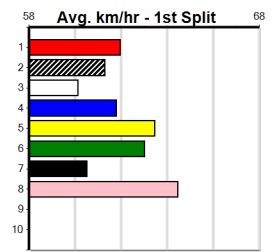

HANRAHAN PLUMBING (275+RANK)

Distance: 425m, Race Type: Grade 5, Total Prizemoney: $1,530
1st: $1,000, 2nd: $320, 3rd: $160, 4th: $50

CLASSY SHIFTER (6) has more than enough pace to cross and lead and he will find this easier than his recent racing. TWILIGHT KING (8) is better than his form reads and he will get plenty of room early on. LALA SPEED (3) showed improvement last time

Watchdog Tips: 6 8 3 2 Bet: Win 6

Form Box Wgt Dist Track Date Time BON Margin 1st/2nd (Time) PIR Checked Comment W/R Split 1 S/P Grade

TORPEDO TUOHY [5] Placed in both runs here, place hope again $7.50
Owner(s): A Clarke-bruce
Sire: BERNARDO Dam: CHAMPAGNE LUXE
Trainer: Anthony Clarke-bruce (Strathmerr)

FERNBANK FLYER [5] No luck since her win here, can atone, respect $6.00
Owner(s): B Robertson -leech
Sire: MY REDEEMER Dam: FABREGAL
Trainer: Briana Robertson -leech (Smeato)

LALA SPEED [5] Showed improvement last time, can threaten $6.00
Owner(s): G Mitchell
Sire: KC AND ALL Dam: LALA SHIM
Trainer: Donna Knight (Talbot)

XUN BALE (NSW)[5] Struggled for a while now, look to others $16.00
Owner(s): I Robinson
Sire: ORSON ALLEN Dam: LAMIA BALE
Trainer: Ian Robinson (Avoca)

MIDNIGHT MARILYN (NSW)[5] Tough draw but has early speed, place $9.00
Owner(s): B Robertson -leech
Sire: MOREIRA Dam: SPOOKY SENSATION
Trainer: Briana Robertson -leech (Smeato)

1

2

3

4

5