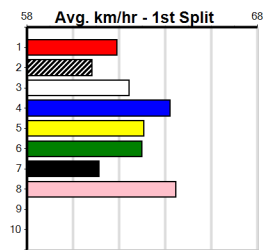

JARROD LARKIN CONCRETING (275+RANK)

Distance: 425m, Race Type: Grade 5, Total Prizemoney: $1,530
1st: $1,000, 2nd: $320, 3rd: $160, 4th: $50

OUR LAST HOPE (8) led for a long way at Ballarat three runs back and a similar run today can see him score. BUSHMAN'S PRAYER (4) owns a solid 24.24 PB here and he will charge at the business end. CHASING THUNDER (3) can come out running.

Watchdog Tips: **8** **4** **3** **5** **Bet:** **Win 8**

1

SO SUDDEN [5] **Racing many lengths below his best, tested** **$10.00**

BK Dog **Apr-20** **Sire: FABREGAS** **Dam: VOLKEY** **Trainer: Cameron Hudson (Creswick)**

Owner(s): Kim Hollway & Nathan Daniell (SYN), K Hollway, N Daniell

Winning Distances: < 300m (0) 300 - 399m (2) 400 - 499m (4) 500 - 599m (1) 600 - 699m (0) > 700m (0)

Winning Weights: 33.9(1) 34.1(2) 34.2(1) 34.4(2) 35.1(1)

Box	1st	2nd	3rd	4th	5th	6th	7th	8th
1	2	2	2	3	1	1		
2	1	1	4	2	3	2		
3		3	1	1		1	2	1
4	3			3	1		1	
5			1		2	1	2	2
6	1	1	1	1	2		1	1
7		1	1	1		2	2	2
8		2		1				1

Prize Best Starts Trk/Dts APM $16080.00 24.61(4)-21/9/22 68-7-10-8 5-1-1-1 1628

2

IT'S LUIGI [5] **Lack of early speed is a worry, place best** **$12.00**

BD Dog **Nov-20** **Sire: ZIPPING GARTH** **Dam: IT'S A WRAP** **Trainer: Amber Manning (Eaglehawk)**

Owner(s): A Manning

Winning Distances: < 300m (0) 300 - 399m (2) 400 - 499m (2) 500 - 599m (0) 600 - 699m (0) > 700m (0)

Winning Weights: 32.3(2) 32.4(1) 32.5(1)

Box	1st	2nd	3rd	4th	5th	6th	7th	8th
1					2	1		1
2		1	1	4	4	3	1	2
3	1		1	1		2	1	1
4					1	2	1	2
5	1				2	1	3	
6	1	2	3	1		1	1	1
7	1		1	1	2	1	2	
8					2	1		2

Prize Best Starts Trk/Dts APM $6720.00 24.57(3)-12/10/22 63-4-3-6 30-2-1-4 786

3

CHASING THUNDER [5] **Can come out running, threat if crosses** **$4.60**

WBK Dog **Apr-20** **Sire: WALK HARD** **Dam: AVATAR MINTY** **Trainer: Richard Boehm (Dunolly)**

Owner(s): R Boehm

Winning Distances: < 300m (0) 300 - 399m (2) 400 - 499m (2) 500 - 599m (0) 600 - 699m (0) > 700m (0)

Winning Weights: 32.5(1) 33.0(1) 34.1(1) 34.4(1)

Box	1st	2nd	3rd	4th	5th	6th	7th	8th
1	1	1	1	2	2	1	1	1
2	1	4	3	3	1	2	2	1
3	1	1	1	1	2	1	2	2
4	1	1	2		1	1	1	1
5					3	1	2	
6				1		2	1	
7		3		1	2	2	2	3
8	1	1	1			1		2

Prize Best Starts Trk/Dts APM $9905.00 24.61(1)-24/8/22 72-4-11-8 22-1-4-3 1208

4

BUSHMAN'S PRAYER [5] **Can unwind a strong finish, danger with luck** **$4.20**

BEBD Dog **Mar-20** **Sire: ORSON ALLEN** **Dam: IT'S A DREAM** **Trainer: Arron Roche (Merrigum)**

Owner(s): A Roche

Winning Distances: < 300m (0) 300 - 399m (12) 400 - 499m (1) 500 - 599m (0) 600 - 699m (0) > 700m (0)

Winning Weights: 28.2(1) 28.6(1) 28.7(1) 28.8(2) 28.9(1) 29.0(1) 29.1(1) 29.2(1) 29.3(1) 29.4(1) 29.5(1) 30.0(1)

Box	1st	2nd	3rd	4th	5th	6th	7th	8th
1	5	1	1	2	3	1	1	2
2	2	1	2		1	1	1	1
3			2	1		2	2	1
4	3	1		1	1	2	1	
5	1	2			1	3	2	
6	1	2	3	1	2			3
7	1	1	1	1	2			
8	1		1	1	2	2	1	

Prize Best Starts Trk/Dts APM $24765.00 24.24(6)-5/1/22 76-13-6-8 13-1-1-1 2213

5

SHE IS SCARLET [5] **Never headed two runs back, must respect** **$6.50**

BK Bitch **Apr-22** **Sire: MEPUNGA BLAZER** **Dam: TARRA ROCKET** **Trainer: Brendon Jones (Pyalong)**

Owner(s): R Whyte

Winning Distances: < 300m (0) 300 - 399m (1) 400 - 499m (1) 500 - 599m (1) 600 - 699m (0) > 700m (0)

Winning Weights: 25.0(1) 25.2(1) 26.0(1)

Box	1st	2nd	3rd	4th	5th	6th	7th	8th
1	1			1	1	1		
2								
3						2		1
4				2				
5	1		1					1
6						1		
7				1				1
8	1	1				1		

Prize Best Starts Trk/Dts APM $4015.00 24.66(5)-27/12/23 18-3-1-2 3-1-0-0 1936