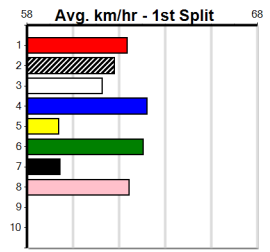

AVARD CIVIL (275+RANK)

Distance: 500m, Race Type: Mixed 6/7, Total Prizemoney: $1,740
1st: $1,150, 2nd: $360, 3rd: $180, 4th: $50

MCIVOR MORGAN (4) has turned in some eye catching performances of late and he looks very well graded in this. READY TO STAGGER (6) has the speed to cross and lead and she will continue to get stronger. COLOUR VIOLET (5) has claims.

Watchdog Tips: 4 6 5 2 Bet: Win 4

Form Box Wgt Dist Track Date Time BON Margin 1st/2nd (Time) PIR Checked Comment W/R Split 1 S/P Grade

PYRENEES CHATEAU [7] Only win came in steady time, prefer others $14.00
BK Dog Feb-21 Sire: MEPUNGA BLAZER Dam: KALANI WILLOW
Owner(s): I Robinson
Trainer: Ian Robinson (Avoca)
Winning Distances: < 300m (0) 300 - 399m (0) 400 - 499m (0) 500 - 599m (1) 600 - 699m (0) > 700m (0)
Winning Weights: 30.9(1)
4th (6) 31.0 390 BAL R3 19-May-24 23.38 22.47 11.00 FAST LEGS (22.66) M/65 . . . . 9.07 $25.90 T3-M
1st (5) 30.9 500 BEN R2 22-May-24 29.03 28.35 0.50L THUNDER BAY (29.06) M/333 . . . SW 6.84 $74.90 M
4th (3) 31.3 450 WBL R5 27-May-24 26.36 25.18 8.00L MINH NARDO (25.81) M/566 . . . . 7.08 $41.30 X67
7th (1) 31.6 450 BAL R5 02-Jun-24 26.35 25.44 10.00 CHELSEA DAGGER (25.67) M/786 . . . . 6.80 $50.90 T3-RW
4th (8) 31.2 500 BEN R4 08-Jun-24 29.11 28.58 6.00L TUDOR PEAK (28.72) Q/344 . . . . 6.92 $27.10 X67
6th (6) 31.6 500 BEN R5 12-Jun-24 29.27 28.36 4.00L MCIVOR OLLY (29.00) Q/555 . . . . 6.95 $33.00 T
6th (3) 31.8 450 WBL R5 17-Jun-24 26.29 25.36 7.00L SAINT JACE (25.83) Q/677 . . . . 6.98 $30.40 X67
8th (8) 31.5 450 WBL R5 24-Jun-24 26.46 25.54 10.00 TOMMY FROM MARS (25.77) M/888 . . . . 7.02 $67.80 X67
Last 3 wins NOT included above
Prize Best $6890.00
Starts 29.03(5)-22/5/24
Trk/Dts 62-1-4-10
APM 3-1-0-0 1770

Box History
Bx 1st 2nd 3rd 4th 5th 6th 7th 8th
1 1 1 3 1 1 2
2 3 2 1
3 1 1 1 2
4 3 1 1
5 1 1 2 1 2
6 2 2 1 1
7 2 1 3 1 2 1
8 4 3 1 3 1
Prize Best $6890.00
Starts 29.03(5)-22/5/24
Trk/Dts 62-1-4-10
APM 3-1-0-0 1770

HILLBILLY ROCKY [7] Down on confidence but has early place, respect $7.50
BE Dog Nov-21 Sire: AUSSIE INFRARED Dam: IMMINENT REALITY
Owner(s): M AND J GREYHOUNDS (SYN), J Wilson, M Hendy
Trainer: Michael Hendy (Korong Vale)
Winning Distances: < 300m (0) 300 - 399m (1) 400 - 499m (0) 500 - 599m (0) 600 - 699m (0) > 700m (0)
Winning Weights: 25.8(1)
6th (7) 25.7 390 BAL R10 22-Apr-24 22.89 22.24 9.50L JACAERYS BALE (22.24) Q/45 . . . . 8.71 $48.40 T3-7
2nd (2) 25.7 425 BEN R3 01-May-24 24.69 24.35 4.25L SHE IS SPOILT (24.41) M/111 . . . . 6.69 $6.10 T
3rd (2) 25.4 390 SHP R3 09-May-24 22.82 22.22 2.25L MOVE OF MAGNUS (22.68) M/32 . . . . 8.62 $13.30 T
8th (8) 25.2 425 BEN R9 15-May-24 25.41 24.04 9.00L MICK'S DELIGHT (24.80) M/435 . . . . 6.86 $8.60 T3-7
7th (7) 25.4 425 BEN R3 29-May-24 24.91 24.04 9.50L URANA EXPRESS (24.28) M/777 . . . . 6.83 $14.50 T3-7
7th (1) 25.7 390 SHP R10 06-Jun-24 23.03 22.12 7.50L HEART OF DARTS (22.52) M/67 . . . . 8.65 $46.50 T3-7
4th (1) 25.9 425 BEN R4 12-Jun-24 24.90 23.95 1.5L AEROBIC ICE AGE (24.80) Q/332 . . . . 6.71 $14.30 T
5th (7) 26.5 300 HVL R3 28-Jun-24 17.24 16.68 4.00L ZOOM CALL (16.98) M/3 . . . . 4.05 $32.70 T3-7
Last 3 wins NOT included above
1st (7) 25.8 390 SHP R2 28-Dec-23 22.72 22.17 3.5L HARDSTYLE SIENNA (22.96) M/11 . . . . 8.54 $2.70 T3-M
Prize Best $2450.00
Starts FSTD
Trk/Dts 24-1-2-3
APM 0-0-0-0 838

Box History
Bx 1st 2nd 3rd 4th 5th 6th 7th 8th
1 1 1 1 2 1
2 2 1 3
3 1 2 1
4 1 1 1 1
5 1 1 1
6 1 1 1 1
7 1 1 1 1 1
8 1 1 1 1
Prize Best $2450.00
Starts FSTD
Trk/Dts 24-1-2-3
APM 0-0-0-0 838