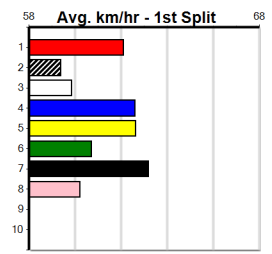

Bendigo
12
6:27PM
(VIC time)

SPORTSBET NOBODY DOES IT EASIER (275+)

Distance: 425m, Race Type: Grade 5, Total Prizemoney: $1,530
1st: $1,000, 2nd: $320, 3rd: $160, 4th: $50

WILD ASSASSIN (5) will find this easier than his recent racing and he should burn them off before the bend. SPELLMAN (7) was never headed two runs back and he should be in the mix again. SHIMA JIM (3) can charge late.

Watchdog Tips: **5** **7** **3** **1** **Bet:** **Win 5**

1

SWANNY RIVER [5] **Drawn to be prominent throughout, respect** **$8.00**
BDW Bitch Jan-21 Sire: FERNANDO BALE Dam: HOT JEAN Trainer: Glenn Maxwell (Heathcote)
Owner(s): M Davis
Winning Distances: < 300m (0) 300 - 399m (0) 400 - 499m (5) 500 - 599m (0) 600 - 699m (0) > 700m (0)
Winning Weights: 25.1(1) 25.2(1) 26.2(1) 26.3(1) 26.5(1)

Box	1st	2nd	3rd	4th	5th	6th	7th	8th
1		2		1	1			
2	1		2	3	1		1	3
3		3			2	1		3
4		1	1	1	3			2
5	1	1				2	2	
6			2	2	1	2	1	
7	2	2		2	2	1	1	1
8	1	1	2			1		1

Prize Best Starts Trk/Dts APM: $10470.00, 24.47(4)-23/8/23, 63-5-10-7, 44-5-8-6, 1688

2

LEKTRA NICK [5] **Struggled for a while now, place best** **$12.00**
BK Dog Jan-20 Sire: ZAMBORA BROCKIE Dam: LEKTRA VIKI Trainer: Robert Tolson (Maryborough)
Owner(s): R Tolson
Winning Distances: < 300m (0) 300 - 399m (3) 400 - 499m (10) 500 - 599m (0) 600 - 699m (0) > 700m (0)
Winning Weights: 29.9(2) 30.1(3) 30.2(1) 30.3(1) 30.6(1) 30.7(1) 30.9(1) 31.1(1) 31.3(1) 31.8(1)

Box	1st	2nd	3rd	4th	5th	6th	7th	8th
1	1	1	2		3	3	1	1
2	3	1	2		2	3	2	1
3	1	2	3	4	2	5		3
4	1	1	4	2	2	4	2	
5	2	2	1	2	1	2	4	
6	1	1	1	2	5	2	2	1
7	1	2	3	5	5	5	1	
8	3		2		3	5	1	2

Prize Best Starts Trk/Dts APM: $20378.75, 24.20(8)-5/2/22, 128-13-9-18, 35-2-3-4, 454

3

SHIMA JIM [5] **Can unwind a strong finish, threat with luck** **$4.00**
BK Dog Jan-21 Sire: DROOPYS BUICK Dam: SHIMA MIST Trainer: Donna Knight (Talbot)
Owner(s): Hustlin (SYN), R Brittain, K Omerogullari
Winning Distances: < 300m (0) 300 - 399m (0) 400 - 499m (4) 500 - 599m (0) 600 - 699m (0) > 700m (0)
Winning Weights: 34.2(1) 34.7(1) 34.8(1) 34.9(1)

Box	1st	2nd	3rd	4th	5th	6th	7th	8th
1		1	1	1	2	1	1	1
2		1	2		2	1	1	
3	1	1	2		1		1	3
4		2		1	3	2	1	
5		1	1		1	1	1	
6	1	1	1	1	1	1	1	1
7					2			3
8	2	1	1	2				

Prize Best Starts Trk/Dts APM: $11245.00, NBT, 56-4-8-7, 3-0-2-0, 835

4

WHISKEY CHASER [5] **Capable but prefer out wide, place claims** **$7.50**
BK Dog Jan-21 Sire: WHISKEY RIOT Dam: SWIFT TIMING Trainer: Mark Hetherton (Kilmore)
Owner(s): M Hetherton
Winning Distances: < 300m (0) 300 - 399m (1) 400 - 499m (4) 500 - 599m (4) 600 - 699m (0) > 700m (0)
Winning Weights: 28.8(1) 29.3(1) 29.5(2) 29.9(1) 30.0(1) 30.2(1) 30.4(1) 30.8(1)

Box	1st	2nd	3rd	4th	5th	6th	7th	8th
1		2	2	2	2	2		
2		1	1	1	2	1		
3	1	1	2		1			1
4					1	1	3	
5			2		2			1
6				1				
7	2				1	1	1	
8	4			1		1		

Prize Best Starts Trk/Dts APM: $12535.00, 24.43(7)-21/12/22, 41-9-1-5, 3-1-0-0, 1161

5

WILD ASSASSIN [5] **Drops in class, can cross and lead, yes** **$3.60**
BK Dog Mar-20 Sire: BARCIA BALE Dam: CELESTIAL JEWEL Trainer: George Kantzidis (Woodstock)
Owner(s): G Kantzidis
Winning Distances: < 300m (0) 300 - 399m (1) 400 - 499m (5) 500 - 599m (0) 600 - 699m (0) > 700m (0)
Winning Weights: 33.8(1) 34.2(2) 34.3(1) 34.8(1) 35.0(1)

Box	1st	2nd	3rd	4th	5th	6th	7th	8th
1	1	1	1	1	3	4	1	1
2	1	1	2	1	3	1	3	1
3	2	1			1	2	2	
4	1	1		1	2		1	
5		1	1					2
6					1			
7	1		3	1		2	2	
8		1			3	2	2	

Prize Best Starts Trk/Dts APM: $11660.00, 24.03(1)-22/3/23, 60-6-5-5, 24-3-4-4, 1333