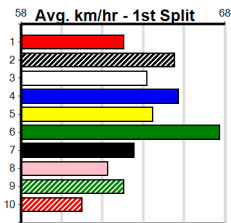

SHIMA SHINE AT STUD (275+RANK)

Distance: 400m, Race Type: Grade 7, Total Prizemoney: $1,530

1st: $1,000, 2nd: $320, 3rd: $160, 4th: $50

URANA PANDA (4) showed plenty of promise in her first prep and she should be primed to fire fresh.
SWANKY CHIC (2) has a good record here and she will be in the firing line throughout. SPICY
MADAM (3) can hit the ground running.

Watchdog Tips: **4** **2** **3** **7** **Bet:** **Win 4**