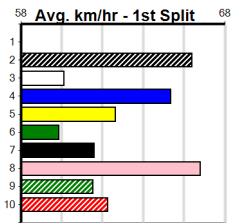

KHANS HOSPITALITY SERVICES (275+RA

Distance: 400m, Race Type: Maiden, Total Prizemoney: $1,530
1st: $1,000, 2nd: $320, 3rd: $160, 4th: $50

SWEET CANNELLONI (2) has been placed in four of seven to date and she is expected to fire fresh.
GETTING ON (8) has solid straight track form and he will get plenty of room early on. MS. MANTA
ANNIE (6) will improve with more racing.

Watchdog Tips: 2 8 6 3 Bet: Win 2