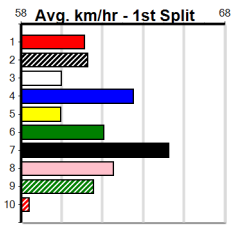

SPORTSBET NOBODY DOES IT EASIER (2)

Distance: 460m, Race Type: Maiden, Total Prizemoney: $1,530
1st: $1,000, 2nd: $320, 3rd: $160, 4th: $50

WHATEVER JIMMY (2) has turned in some eye catching performances of late and he will get a nice run through early on. FLYING PROUD (4) has been luckless to date and she is expected to make amends. PLUSH (1) is nearing a win.

Watchdog Tips: 2 4 1 8 Bet: Win 2