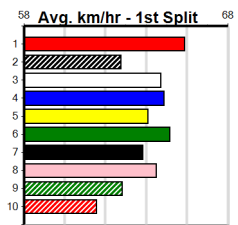

Warragul

3

3:07PM

(VIC time)

BARN BAR FUNCTION ROOM (275+RANK)

Distance: 400m, Race Type: Grade 5, Total Prizemoney: $1,530
1st: $1,000, 2nd: $320, 3rd: $160, 4th: $50

SHOWGIRL SHIRLEY (8) owns a handy 22.82 PB here and she has the class edge over her rivals. MISTY AMY (7) is never too far away here and she is nearing another win. HOOKED ON RED (2) is racing with confidence at present.

Watchdog Tips:

8

7

2

1

Bet:

Win 8