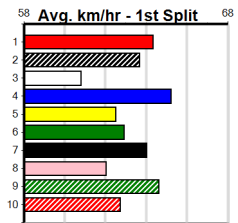

SPORTSBET GREEN TICKS (275+RANK)

Distance: 400m, Race Type: Grade 5, Total Prizemoney: $1,530
1st: $1,000, 2nd: $320, 3rd: $160, 4th: $50

Watchdog Tips:

2

4

5

1

Bet:

Win 2