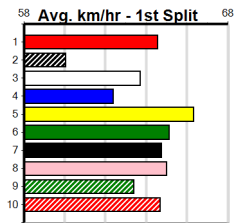

PAUA OF BUDDY AT STUD (275+RANK)

Distance: 460m, Race Type: Grade 5, Total Prizemoney: $1,530
1st: $1,000, 2nd: $320, 3rd: $160, 4th: $50

6

4:07PM

(VIC time)

TRICKY KELVIN (2) has returned to form with back to back placings here and he looks very well graded in this event. TEASER'S BEAUTY (1) has a solid record here and she is drawn to lead for a long way. STOLEN ROLEX (6) is better than his form reads.

Watchdog Tips:

2

1

6

3

Bet:

Win 2