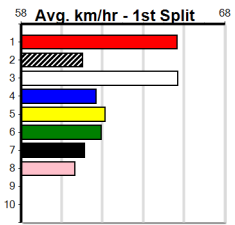

SENNACHIE AT STUD (275+RANK)

Distance: 460m, Race Type: Grade 7, Total Prizemoney: $1,530
1st: $1,000, 2nd: $320, 3rd: $160, 4th: $50

9

5:07PM

(VIC time)

SMOKIN' GRACIE (3) has continued to get stronger with every run and she has the speed to make every post a winner. WILD VENUS (1) has the good draw and she will be in the firing line throughout. PRIMO TONIC (5) will be strong in the closing stages

Watchdog Tips:

3

1

5

4

Bet:

Win 3