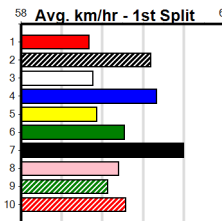

PHOTO MAN AT STUD (275+RANK)

Distance: 400m, Race Type: Grade 6, Total Prizemoney: $1,530
1st: $1,000, 2nd: $320, 3rd: $160, 4th: $50

11

5:49PM

(VIC time)

CRYPTO ROYALTY (7) has been dominant in her past two here and she will prove hard to reel in again. BRAEMAR CORA (2) showed good early burn last time and she is suited back to this distance range. LADY MONTANA (1) can run a cheeky race.

Watchdog Tips: **7** **2** **1** **4** **Bet:** **Win 7**