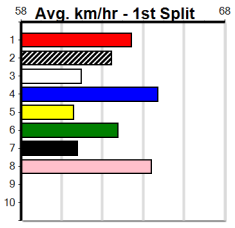

Warragul

VIATEK (2-3 WINS) (275+RANK)

Distance: 460m, Race Type: Restricted Win, Total Prizemoney: $1,530
1st: $1,000, 2nd: $320, 3rd: $160, 4th: $50

5

3:47PM
(VIC time)

MINTER HONOUR (3) comes here with strong Sale form and he has the speed to cross and lead throughout. ANOKE (1) has been solidly placed in his past six and he just needs a little room early on. SHIV ROY (4) has the engine.

Watchdog Tips: **3** **1** **4** **8** **Bet:** **Box Trifecta 1,3,4,8 ($10 for 41.67%)**