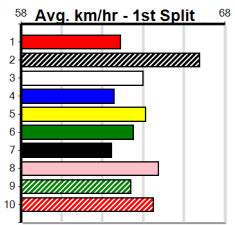

HARD STYLE RICO AT STUD (275+RANK)

Distance: 460m, Race Type: Mixed 4/5, Total Prizemoney: $1,530
1st: $1,000, 2nd: $320, 3rd: $160, 4th: $50

TARGET RANGE (3) returned to form with a handy 26.11 win here and she will prove hard to reel in again. MY COOL JACK (6) caught the eye two runs back and he just needs a little luck early on. DUSTY OLD ROAD (4) has a good record here.

Watchdog Tips: **3** **6** **4** **5** Bet: **Win 3**