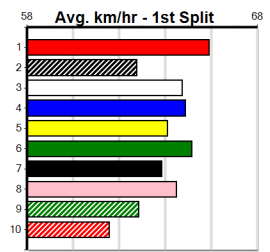

BARN BAR FUNCTION ROOM (275+RANK)

Distance: 400m, Race Type: Grade 5, Total Prizemoney: $1,530
1st: $1,000, 2nd: $320, 3rd: $160, 4th: $50

SHOWGIRL SHIRLEY (8) owns a handy 22.82 PB here and she has the class edge over her rivals. MISTY AMY (7) is never too far away here and she is nearing another win. HOOKED ON RED (2) is racing with confidence at present.

Watchdog Tips: 8 7 2 1 **Bet:** Win 8

1

PHANTOM REX [5] **$7.50**

BK Dog **Oct-20** **Sire: OUT OF RANGE** **Dam: RAINE ALLEN** **Trainer: Michael Italia (Pearcedale)**

Owner(s): M Italia

Winning Distances: < 300m (0) 300 - 399m (3) 400 - 499m (6) 500 - 599m (0) 600 - 699m (0) > 700m (0)

Winning Weights: 29.4(1) 30.0(1) 30.1(1) 30.2(1) 30.4(1) 30.5(2) 30.7(1) 30.9(1)

Pos	Rank	Dist	Track	Date	Time	BON	Margin	1st/2nd (Time)	PIR	Checked	Comment	WR	Split 1	S/P	Grade
5th	(7)	30.8	515	SAP	R2	05-May-24	30.62	29.71	4.25L	YOU'RE IN LUCK (30.33)	M/1112	.	.	5.21	$6.00 5NP
5th	(7)	31.1	400	WGL	R5	09-May-24	23.96	23.16	5.00L	BLUE CHASER (23.61)	M/14	.	.	8.63	$3.40 5
2nd	(5)	31.2	395	TRA	R4	15-May-24	22.47	22.19	2.00L	QUEEN MAGGIE (22.34)	Q/222	.	.	3.78	$4.10 5
5th	(3)	31.4	400	WGL	R5	23-May-24	23.17	22.75	6.00L	GLOW (22.76)	M/24	.	SW	8.41	$5.60 5
2nd	(4)	31.2	300	HVL	R4	31-May-24	16.98	16.66	4.75L	BLUE CRISTALLE (16.66)	M/2	.	.	4.01	$5.20 T3-5
2nd	(7)	30.9	400	WGL	R4	04-Jun-24	23.16	22.82	5.00L	PERSUASION (22.82)	M/22	.	.	8.48	$3.80 T3-5
3rd	(4)	30.9	395	TRA	R6	10-Jun-24	22.62	22.29	2.50L	GOLDEN EYE (22.45)	M/332	.	.	3.84	$10.30 T3-5
4th	(3)	30.9	300	HVL	R2	14-Jun-24	17.20	16.83	2.50L	COLD THAT NIGHT (17.03)	M/8	.	.	4.10	$6.30 T3-5

Last 3 wins NOT included above

1st	(5)	30.5	395	TRA	R4	01-Sep-23	22.35	22.25	3.5L	CRUISING THROUGH (22.59)	M/111	.	.	3.71	$7.10 5
1st	(7)	30.7	350	TRA	R4	13-Sep-23	20.32	19.72	1.5L	AUTHENTIC (20.42)	M/33	.	SW	6.76	$8.00 X45
1st	(8)	30.9	400	WGL	R5	25-Apr-24	22.90	22.52	1.00L	DREAM ON ALLAN (22.96)	M/11	.	.	8.34	$5.50 5

Box History

Bx	1st	2nd	3rd	4th	5th	6th	7th	8th
1	1	3		1	1	1		
2			2	2	2			
3	1			3	3			1
4		4	2	1	2	2		
5	1	2	1	2	1			2
6	1	1	1	4	1			2
7	2	1	3		6	2		1
8	3	3	1		2	1		

Prize Best Starts Trk/Dts APM: $25447.50, 22.81(3)-13/4/23, 78-9-14-10, 30-4-4-4, 4277