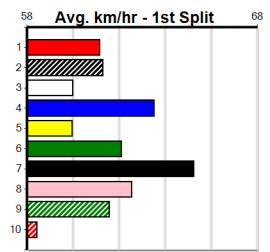

SPORTSBET NOBODY DOES IT EASIER (275+)

Distance: 460m, Race Type: Maiden, Total Prizemoney: $1,530
1st: $1,000, 2nd: $320, 3rd: $160, 4th: $50

WHATEVER JIMMY (2) has turned in some eye catching performances of late and he will get a nice run through early on. FLYING PROUD (4) has been luckless to date and she is expected to make amends. PLUSH (1) is nearing a win.

Watchdog Tips: **2** **4** **1** **8** **Bet:** **Win 2**

1

PLUSH [M] **Improving type, drawn to get the breaks, threat** **$4.00**
WBK Bitch Dec-21 Sire: MY REDEEMER Dam: AVA'S DREAM Trainer: Thomas Currie (Drouin)
Owner(s): A Gringhuis
Winning Distances: < 300m (0) 300 - 399m (0) 400 - 499m (0) 500 - 599m (0) 600 - 699m (0) > 700m (0)
Winning Weights:
4th (8) 27.7 400 WGL R3 04-Apr-24 23.48 22.65 2.75L VALENCIA TILLY (23.29) S/54 . . . . . 9.00 $16.40 T3-M
7th (3) 28.0 400 WGL R1 11-Apr-24 23.44 22.60 6.00L SIN CITY MARV (23.05) M/56 . . . . . 8.75 $13.10 T3-M
2nd (5) 27.7 460 WGL R2 18-Apr-24 26.65 26.19 3.75L LAKEVIEW JAN (26.39) M/622 . . . . . 6.83 $44.70 T3-M
6th (8) 27.8 460 WGL R3 02-May-24 27.22 25.98 6.50L JESSICA GEM (26.77) M/667 . . . . . 6.95 $4.10 T3-M
7th (4) 28.0 460 WGL R2 23-May-24 27.09 26.11 11.00 WEEONA BORIS (26.35) M/677 . . . . . 6.93 $37.10 M
6th (5) 27.5 350 HVL R2 29-May-24 20.61 19.45 7.00L DAREN'S TIGER (20.12) M/6 . . . . . 7.02 $20.70 M
3rd (4) 27.9 400 WGL R1 13-Jun-24 23.35 22.90 6.50L REBECCA RIOT (22.90) M/33 . . . . . 8.67 $26.80 M
2nd (6) 27.7 400 WGL R1 27-Jun-24 23.46 22.85 2.75L ALPHA GIRL (23.28) M/22 . . . . . 8.69 $3.90 M
Last 3 wins NOT included above

Box History

Bx	1st	2nd	3rd	4th	5th	6th	7th	8th
1								
2								
3							1	1
4			1				1	1
5		1				1		
6		1						
7								
8				1		1		

Prize Best	$850.00
Starts	NBT
Trk/Dts	10-0-2-1
APM	3-0-1-0
	702

2

WHATEVER JIMMY [M] **Strong effort two runs back, draw suits, yes** **$2.80**
BK Dog Feb-22 Sire: MY REDEEMER Dam: WHATEVER I WANT Trainer: Adam Hellenen (Blind Bight)
Owner(s): A Hellenen
Winning Distances: < 300m (0) 300 - 399m (0) 400 - 499m (0) 500 - 599m (0) 600 - 699m (0) > 700m (0)
Winning Weights:
2nd (1) 31.6 515 SAP R1 11-Feb-24 30.36 29.43 12.00 SHREWD STICKER (29.58) S/4222 . . . . . 5.35 $2.60 M
3rd (1) 32.2 515 SAP R2 18-Feb-24 30.44 29.35 2.75L ZIPPING CARDI (30.27) S/8433 . . . . . 5.48 $3.20 M
6th (4) 32.0 515 SAP R1 10-Mar-24 30.90 29.77 15.00 RUBEN RHODE (29.87) S/8656 . . . . . 5.45 $3.90 M
7th (1) 31.3 525 MEP R2 10-Apr-24 31.63 29.82 23.00 ZIPPING KAI (30.06) M/3777 . . . . . 5.24 $7.30 MH
4th (8) 31.5 515 SAP R1 03-Jun-24 30.49 29.83 9.50L HOT ASHES (29.83) S/5454 . . . . . 5.36 $17.00 MH
5th (1) 31.8 515 SAN R1 13-Jun-24 30.30 29.38 6.00L DEVIOUS (29.89) S/7455 . . . . . 5.37 $22.00 MF
2nd (5) 31.6 460 WGL R2 18-Jun-24 26.25 25.51 4.00L REALITY IS (25.97) S/422 . . . . . 6.81 $4.70 M
4th (7) 31.7 460 WGL R1 25-Jun-24 26.38 25.61 7.00L HARVINGTON (25.90) S/744 . . . . . 6.98 $9.50 M
Last 3 wins NOT included above

Box History

Bx	1st	2nd	3rd	4th	5th	6th	7th	8th
1		1	1					
2					1			1
3								
4						1		
5		1						
6								
7				1				
8					1			

Prize Best	$1555.00
Starts	NBT
Trk/Dts	8-0-2-1
APM	2-0-1-0
	1024