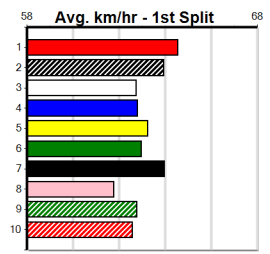

HOOKED ON SCOTCH AT STUD (275+RANK)

Distance: 460m, Race Type: Grade 5, Total Prizemoney: $1,530
1st: $1,000, 2nd: $320, 3rd: $160, 4th: $50

BANKRUPT (1) was far from disgraced last time out and he will find this easier. EAGLES FLY ALONE (2) was impressive at Traralgon and he can follow the red through early on. LEKTRA VERA (7) is a more than capable type.

Watchdog Tips: 1 2 7 4 **Bet:** Win 1

1

BANKRUPT [5] **$3.40**
BK Dog Dec-20 Placed in five of 11 here, well graded, yes
Owner(s): J Rennie Sire: KONOMI Dam: CALL ME BUBBLES
Trainer: Ian Dann (Whitelaw)
ENG WGL 2024-07-02

Winning Distances: < 300m (0) 300 - 399m (0) 400 - 499m (4) 500 - 599m (0) 600 - 699m (0) > 700m (0)
Winning Weights: 34.8(1) 35.0(2) 35.1(1)

Box	1st	2nd	3rd	4th	5th	6th	7th	8th
1	1	1	1	2	1	1	1	1
2	1	1	3	4				
3		3	2	3	1			
4	1	1	3	1	1	2	1	
5	1	1	1	3	1	1	1	1
6		2	4	1	2	2		2
7	1			2	1		1	1
8	1	1	3		1	1		

Prize Best Starts Trk/Dts APM: $17892.14 NBT 71-4-10-17 11-0-1-4 2693

2

EAGLES FLY ALONE [5] **$4.20**
BD Dog Sep-21 Impressive winner at Traralgon, main danger
Owner(s): A Lie Sire: TOMMY SHELBY Dam: FOR THE ALLIANCE
Trainer: Leon Lacy (Noble Park)

Winning Distances: < 300m (0) 300 - 399m (4) 400 - 499m (1) 500 - 599m (0) 600 - 699m (0) > 700m (0)
Winning Weights: 31.9(1) 32.2(1) 32.4(2) 32.7(1)

Box	1st	2nd	3rd	4th	5th	6th	7th	8th
1	1		1	1			2	
2						1		
3	1			2	2	1	1	
4		1	2	1	1			
5						1		
6								
7	2	2			1			
8	1		2					

Prize Best Starts Trk/Dts APM: $7750.00 NBT 29-5-3-5 2-0-0-0 4570

3

ASTON MEAD [5] **$16.00**
BK Dog Aug-20 Struggled for a while now, needs to improve
Owner(s): S Mallia Sire: ASTON KIMETTO Dam: ASTON LELANI
Trainer: Simon Mallia (Nyora)

Winning Distances: < 300m (0) 300 - 399m (0) 400 - 499m (3) 500 - 599m (1) 600 - 699m (1) > 700m (0)
Winning Weights: 35.9(1) 36.6(1) 36.9(1) 38.1(1) 38.2(1)

Box	1st	2nd	3rd	4th	5th	6th	7th	8th
1	2			2	1			
2	1	1	2	1	1		1	1
3	1	1	2	1	1	1		
4				1	2	3	1	1
5						2	1	1
6		1					1	
7	1	2	1	1	1	2	2	
8		2	1	1	1	2	2	

Prize Best Starts Trk/Dts APM: $13877.50 FSH 55-5-7-7 0-0-0-0 1789

4

DUNDEE FIDGET [5] **$6.50**
LTF Bitch Dec-20 Handy efforts in her past two, keep safe
Owner(s): G Scott-smith Sire: FERAL FRANKY Dam: DUNDEE CALYPSO
Trainer: Geoffrey Scott-smith (Pakenham)

Winning Distances: < 300m (0) 300 - 399m (1) 400 - 499m (5) 500 - 599m (0) 600 - 699m (0) > 700m (0)
Winning Weights: 28.4(1) 28.5(1) 28.7(1) 29.2(2) 29.9(1)

Box	1st	2nd	3rd	4th	5th	6th	7th	8th
1	1							3
2	1	1	1	2	1	1	1	2
3						1	1	1
4	1	1		1		1	1	2
5					1			1
6	2	2				1		
7	1	2			2	1	1	
8		2	1		2	2		

Prize Best Starts Trk/Dts APM: $13542.14 NBT 52-6-8-5 6-0-1-1 3358

5

CATCH THE OUTLAW [5] **$8.00**
WBK Dog Dec-20 Can make mistakes but has the talent, place
Owner(s): P Pollutro Sire: FERNANDO BALE Dam: SUPREME OUTLAW
Trainer: Phillip Pollutro (Morwell)

Winning Distances: < 300m (0) 300 - 399m (1) 400 - 499m (4) 500 - 599m (0) 600 - 699m (0) > 700m (0)
Winning Weights: 31.2(1) 31.9(2) 32.1(1) 32.2(1)

Box	1st	2nd	3rd	4th	5th	6th	7th	8th
1	1	3	1	1		2		1
2	3	2	2	2	2		2	1
3	1	4	1	1	1	4	2	
4	2				3			1
5	3	1	1	1	1	1		2
6	1	1	3		2	1		
7	2			1	4	1	1	
8	3	4	1	2	2	1		

Prize Best Starts Trk/Dts APM: $15340.00 NBT 26.25(3)-20/6/24 80-5-22-7 14-1-4-3 4468