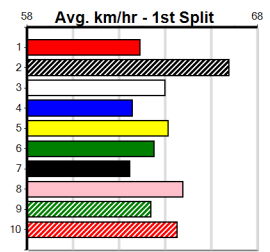

HARD STYLE RICO AT STUD (275+RANK)

Distance: 460m, Race Type: Mixed 4/5, Total Prizemoney: $1,530
1st: $1,000, 2nd: $320, 3rd: $160, 4th: $50

TARGET RANGE (3) returned to form with a handy 26.11 win here and she will prove hard to reel in again. MY COOL JACK (6) caught the eye two runs back and he just needs a little luck early on. DUSTY OLD ROAD (4) has a good record here.

Watchdog Tips: 3 6 4 5 Bet: Win 3

ASTON ZULU [4] Can take a while to wind up, place preferred $10.00
Owner(s): S Mallia
Winning Distances: < 300m (0) 300 - 399m (0) 400 - 499m (6) 500 - 599m (5) 600 - 699m (0) > 700m (0)
Box History table and Prizemoney details.

NINETYMILE QUEEN (QLD)[5] Struggled for a while now, look to others $21.00
Owner(s): Ninetymile Kennels (SYN), B Whitford, G Whitford, C Johnson
Winning Distances: < 300m (0) 300 - 399m (2) 400 - 499m (4) 500 - 599m (5) 600 - 699m (0) > 700m (0)
Box History table and Prizemoney details.

TARGET RANGE [5] Never headed last time, hard to reel in $3.40
Owner(s): S Abela
Winning Distances: < 300m (0) 300 - 399m (0) 400 - 499m (4) 500 - 599m (0) 600 - 699m (0) > 700m (0)
Box History table and Prizemoney details.

DUSTY OLD ROAD [4] Solid record here, good muster, can threaten $4.20
Owner(s): C Fulford
Winning Distances: < 300m (0) 300 - 399m (2) 400 - 499m (6) 500 - 599m (2) 600 - 699m (0) > 700m (0)
Box History table and Prizemoney details.

MISS SCOTCH LESS [5] Solidly placed two runs back, must keep safe $6.00
Owner(s): M Brown
Winning Distances: < 300m (0) 300 - 399m (1) 400 - 499m (2) 500 - 599m (1) 600 - 699m (0) > 700m (0)
Box History table and Prizemoney details.