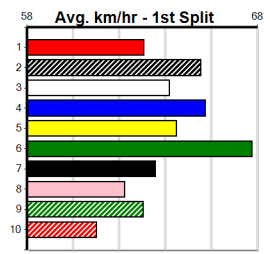

Warragul
10
5:30PM
(VIC time)

SHIMA SHINE AT STUD (275+RANK)

Distance: 400m, Race Type: Grade 7, Total Prizemoney: $1,530
1st: $1,000, 2nd: $320, 3rd: $160, 4th: $50

URANA PANDA (4) showed plenty of promise in her first prep and she should be primed to fire fresh. SWANKY CHIC (2) has a good record here and she will be in the firing line throughout. SPICY MADAM (3) can hit the ground running.

Watchdog Tips: **4** **2** **3** **7** **Bet:** **Win 4**

WOODSIDE CRUISER [7] **Needs to lead, pace outside is a worry, no** **$16.00**
BKW Bitch Dec-21 Sire: MY REDEEMER Dam: AVA'S DREAM Trainer: Margaret Read (Woodside)
Owner(s): M Read
Winning Distances: < 300m (0) 300 - 399m (0) 400 - 499m (1) 500 - 599m (0) 600 - 699m (0) > 700m (0)
Winning Weights: 25.8(1)

Trk	Dist	Wgt	Track	Date	Time	Margin	1st/2nd (Time)	PIR	Checked	Comment	WR	Split 1	S/P	Grade
3rd (8)	26.3	400	WGL	R3	25-Apr-24	23.33	22.52	6.00L	OUT OF CHARGE (22.93)	M/23	.	8.49	$4.90	7
7th (2)	27.0	400	WGL	R4	02-May-24	23.64	22.84	11.00	SKY HIGH DREAMS (22.89)	M/45	.	8.79	$4.30	T3-7
6th (6)	26.8	435	SLE	R4	12-May-24	25.28	24.08	9.00L	DR. FARRAH (24.67)	M/344	.	5.37	$124.40	RWH
4th (5)	26.4	395	TRA	R4	20-May-24	23.03	22.21	5.50L	INTER ROUGE (22.64)	Q/223	.	3.80	$4.20	T3-7
8th (4)	26.3	435	SLE	R3	26-May-24	25.50	24.46	15.00	TOUGH TAZ (24.52)	Q/588	.	5.40	$44.00	X67
7th (8)	26.7	400	WGL	R9	30-May-24	23.65	22.96	8.50L	SKY BLAZER (23.08)	M/777	.	8.75	$15.50	T3-7
6th (3)	25.9	350	TRA	R2	10-Jun-24	20.81	19.88	8.50L	SANDY BALE (20.24)	M/87	SW	6.98	$19.50	T3-RW
3rd (8)	25.9	400	WGL	R3	27-Jun-24	23.39	22.85	5.50L	OPRAH BALE (23.01)	M/23	.	8.59	$13.50	7

Last 3 wins NOT included above

Trk	Dist	Wgt	Track	Date	Time	Margin	1st/2nd (Time)	PIR	Checked	Comment	WR	Split 1	S/P	Grade
1st (4)	25.8	400	WGL	R3	11-Jan-24	23.16	22.45	1.25L	BIG FUDGE (23.24)	Q/22	.	8.49	$3.40	M

Box History: [Table with columns Bx, 1st, 2nd, 3rd, 4th, 5th, 6th, 7th, 8th]

Prize Best Starts Trk/Dts APM: $1840.00, 23.16(4)-11/1/24, 20-1-0-4, 8-1-0-2, 874