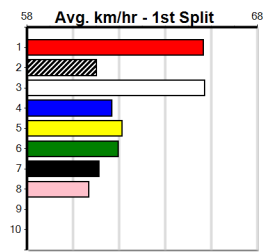

SENNACHIE AT STUD (275+RANK)

Distance: 460m, Race Type: Grade 7, Total Prizemoney: $1,530
1st: $1,000, 2nd: $320, 3rd: $160, 4th: $50

SMOKIN' GRACIE (3) has continued to get stronger with every run and she has the speed to make every post a winner. WILD VENUS (1) has the good draw and she will be in the firing line throughout. PRIMO TONIC (5) will be strong in the closing stages

Watchdog Tips: 3 1 5 4 Bet: Win 3

WILD VENUS [7] Impressive straight track form, main danger $3.40
BK Bitch May-22
Owner(s): BILVIS (SYN), A Gwynne, D Bourke
Sire: ASTON DEE BEE Dam: INVICTUS REIGN
Trainer: David Bourke (The Basin)
Winning Distances: < 300m (0) 300 - 399m (1) 400 - 499m (0) 500 - 599m (0) 600 - 699m (0) > 700m (0)
Winning Weights: 29.2(1)
1st (3) 29.2 300 HVL R1 12-May-24 17.10 16.66 0.75L ESPECIAL YOGI (17.14) M/3 4.10 $2.80 M
7th (6) 28.8 515 SAP R4 20-May-24 30.64 29.40 10.00 WILD SERENA (29.95) M/2457 5.17 $25.80 7
7th (6) 29.0 525 MEP R3 29-May-24 31.09 29.92 13.00 PAW YASMIN (30.20) M/6777 5.36 $27.90 X67H
6th (5) 28.8 515 SAP R3 03-Jun-24 30.64 29.83 10.00 CASHING OUT (29.96) M/4666 5.27 $11.00 7
3rd (6) 28.7 350 HVL R2 09-Jun-24 19.67 19.29 4.00L FROG MARCH (19.41) M/3 6.68 $24.50 X67
5th (5) 28.7 350 HVL R4 16-Jun-24 19.67 19.07 5.50L I'M WHAT'S NEXT (19.30) M/6 6.75 $10.70 RW
7th (5) 28.7 350 HVL R3 23-Jun-24 20.21 19.02 12.00 I'M WHAT'S NEXT (19.38) M/6 6.84 $5.50 X67
Last 3 wins NOT included above
Prize Best $1980.00
Starts 7-1-0-1
Trk/Dts 0-0-0-0
APM 1644

JESSICA GEM [7] Steady record, rises in class, prefer others $21.00
BK Bitch Jun-21
Owner(s): K Brew
Sire: ASTON DEE BEE Dam: MADALIA MAGGIE
Trainer: Bruce Russell (Sale)
Winning Distances: < 300m (0) 300 - 399m (0) 400 - 499m (1) 500 - 599m (0) 600 - 699m (0) > 700m (0)
Winning Weights: 27.0(1)
7th (7) 26.8 435 SLE R1 31-Mar-24 25.69 24.45 11.00 KEEP ME CLOSE (24.95) M/656 5.42 $23.00 M
8th (7) 27.0 400 WGL R1 18-Apr-24 23.91 23.02 11.00 NEVER AROUND (23.15) M/88 8.84 $43.90 T3-M
2nd (2) 26.8 435 SLE R4 24-Apr-24 25.35 24.60 1.00L HOT HAILEY (25.29) M/622 5.48 $32.70 M
1st (3) 27.0 460 WGL R3 02-May-24 26.77 25.98 0.75L VELOX BALE (26.82) M/111 6.72 $18.70 T3-M
5th (6) 27.1 460 WGL R7 09-May-24 26.89 26.35 4.50L VELOX BALE (26.58) M/454 6.82 $48.20 X67
7th (2) 27.2 510 SLE R7 22-May-24 30.13 29.10 15.00 LAKEVIEW JAN (29.10) M/457 9.61 $29.90 X67
8th (4) 26.8 435 SLE R9 27-May-24 26.05 24.27 16.00 BRAEMAR CORA (24.94) M/478 5.48 $43.70 7
8th (4) 26.9 460 WGL R5 20-Jun-24 26.94 26.11 9.50L SIR COLEMAN (26.31) M/888 6.89 $41.60 T3-7
Last 3 wins NOT included above
Prize Best $2650.00
Starts 26.77(3)-2/5/24
Trk/Dts 37-1-5-0
APM 1324