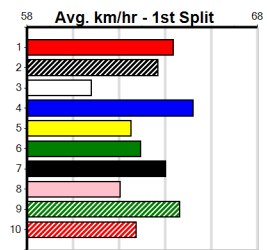

SPORTSBET GREEN TICKS (275+RANK)

Distance: 400m, Race Type: Grade 5, Total Prizemoney: $1,530
1st: $1,000, 2nd: $320, 3rd: $160, 4th: $50

AUBAMEYANG (2) has been solidly placed in his past three and he has the speed to lead throughout. BOURBON BARRELS (4) has a good record here and he will be in the firing line from the outset. HURRICANE MAX (5) can run a cheeky race at odds

Watchdog Tips: **2 4 5 1** Bet: **Win 2**

LYLA BEAR [5] Solid effort two runs back, must keep safe $7.50
BD Bitch Jul-20 Sire: FERNANDO BALE Dam: NAUGHTY CAZZA
Owner(s): HUNTER RACING (SYN), A Hunter, B Hunter, C Hunter Trainer: Graeme Campbell (Drouin South)
Winning Distances: < 300m (0) 300 - 399m (1) 400 - 499m (3) 500 - 599m (0) 600 - 699m (0) > 700m (0)
Winning Weights: 27.1(1) 27.3(1) 27.6(2)
1st (8) 27.6 400 WGL R11 02-May-24 23.08 22.84 0.75L SQUIGGLY KING (23.13) M/11 . . . . 8.55 $20.30 T3-5
7th (2) 28.0 400 WGL R11 09-May-24 24.20 23.16 15.00 BONNIE GAL (23.21) M/57 . . . . SW . . 8.75 $15.10 X45
6th (2) 28.2 460 WGL R8 16-May-24 26.74 26.16 7.00L UNCONTESTED (26.28) M/333 . . . . . 6.70 $14.00 T3-5
2nd (3) 28.2 400 WGL R12 23-May-24 23.15 22.75 1.25L ASTON BEAUFORT (23.07) Q/11 . . . . . 8.51 $16.40 5
6th (2) 28.4 400 WGL R11 30-May-24 23.26 22.96 4.50L JONATHAN'S DREAM (22.96) M/33 . . . . . 8.43 $14.90 T3-5
8th (5) 28.3 400 WGL R4 04-Jun-24 23.66 22.82 13.00 PERSUASION (22.82) M/48 . . . . . 8.50 $18.80 T3-5
2nd (8) 28.7 400 WGL R6 13-Jun-24 23.20 22.90 3.25L HEAVY METAL (22.99) M/32 . . . . . 8.53 $4.50 5
7th (2) 28.6 400 WGL R4 20-Jun-24 23.41 22.89 7.00L WHY NOT EMILY (22.95) M/65 . . . . . 8.82 $6.90 T3-5
Last 3 wins NOT included above
1st (7) 27.1 395 TRA R2 04-Nov-22 22.44 21.88 2.75L CYCLONE NICK (22.62) M/342 . . . . . 3.86 $3.70 MH
1st (1) 27.6 460 WGL R4 28-Dec-23 26.27 26.27 1.5L JOANN FLOW (26.36) Q/111 . . . . SW . . 6.53 $6.20 7
1st (1) 27.3 400 WGL R9 18-Apr-24 23.30 23.02 0.25L ELLE GEM (23.32) Q/22 . . . . . 8.40 $2.60 T3-6

Box History
Bx 1st 2nd 3rd 4th 5th 6th 7th 8th
1 2 2 2
2 2 2 2 3 3
3 3 1 1 1
4 1 1 1 1
5 1 1 1 1 1
6 2 1 1 2
7 1 1 1 1 1
8 1 3 1 1 1 1
Prize Best $9620.00
Starts 23.08(8)-2/5/24
Trk/Dts 44-4-8-7
APM 26-2-6-5 2619