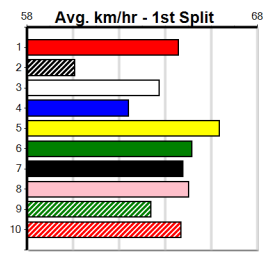

PAUA OF BUDDY AT STUD (275+RANK)

Distance: 460m, Race Type: Grade 5, Total Prizemoney: $1,530
1st: $1,000, 2nd: $320, 3rd: $160, 4th: $50

TRICKY KELVIN (2) has returned to form with back to back placings here and he looks very well graded in this event. TEASER'S BEAUTY (1) has a solid record here and she is drawn to lead for a long way. STOLEN ROLEX (6) is better than his form reads.

Watchdog Tips: 2 1 6 3 Bet: Win 2

TEASER'S BEAUTY [5] Solid record here, drawn to lead, main danger $3.60
WBEBD Bitch Dec-21 Sire: FERNANDO BALE Dam: BEAUTIFUL TEASE
Owner(s): U Bickerton Trainer: Uta Bickerton (Pearcedale)
Winning Distances: < 300m (0) 300 - 399m (3) 400 - 499m (1) 500 - 599m (0) 600 - 699m (0) > 700m (0)
Winning Weights: 27.2(1) 27.5(1) 27.8(1) 28.1(1)
7th (3) 28.2 435 SLE R9 10-Apr-24 26.24 24.59 20.00 DAWNY BY NAME (24.87) Q/277 . . . . 5.26 $19.30 5NP
7th (1) 28.2 450 TRA R8 22-Apr-24 25.65 25.33 4.75L HOWE PIE (25.33) M/111 . . . . V14 . . . . 6.57 $5.30 T3-5
3rd (4) 27.4 460 WGL R6 16-May-24 26.55 26.16 1.00L LITTLE VENICE (26.48) M/111 . . . . 6.55 $9.60 T3-5
1st (1) 27.2 460 WGL R6 23-May-24 26.38 26.11 1.5L SONS OF TOM (26.48) Q/111 . . . . 6.54 $3.80 5
8th (2) 26.8 460 WGL R8 30-May-24 27.13 25.91 13.00 REVERSE SWEEP (26.23) M/778 . . . . SW W 6.84 $8.20 T3-5
7th (8) 26.9 460 WGL R8 04-Jun-24 26.68 26.11 8.50L ASTON ANGELO (26.11) M/457 . . . . 6.67 $15.40 T3-5
8th (5) 26.8 400 WGL R8 15-Jun-24 23.38 22.97 3.75L LOCKED AND READY (23.13) M/38 . . . . 8.52 $7.20 5
3rd (2) 27.0 460 WGL R6 27-Jun-24 26.48 26.09 5.50L TARGET RANGE (26.11) M/223 . . . . 6.60 $3.10 5
Last 3 wins NOT included above
1st (1) 27.5 395 TRA R2 09-Oct-23 22.66 22.40 0.25L SODA SHARKO (22.67) Q/211 . . . . 3.81 $8.10 T3-M
1st (6) 27.8 395 TRA R5 04-Dec-23 22.33 22.15 0.50L VICTORY CHAD (22.35) M/111 . . . . 3.80 $13.50 T3-7
1st (5) 28.1 395 TRA R9 01-Apr-24 22.66 22.27 2.75L SOMETHING CLEVER (22.84) M/111 . . . . 3.68 $1.70 T3-6

TRICKY KELVIN [5] Strong efforts in his past two, hard to hold out $3.50
BK Dog Jul-20 Sire: AUSSIE INFRARED Dam: VALENCIA GEM
Owner(s): J Gieschen Trainer: Jennifer Gieschen (Valencia Cree)
Winning Distances: < 300m (0) 300 - 399m (0) 400 - 499m (5) 500 - 599m (0) 600 - 699m (0) > 700m (0)
Winning Weights: 31.4(1) 31.6(1) 32.0(1) 32.2(2)
5th (5) 31.7 400 WGL R4 09-May-24 23.50 23.16 5.00L CAILAH'S CREW (23.16) S/76 . . . . 8.93 $10.90 5
5th (5) 31.9 460 WGL R8 16-May-24 26.72 26.16 6.50L UNCONTESTED (26.28) M/456 . . . . 6.79 $15.20 T3-5
6th (1) 31.9 510 SLE R8 22-May-24 29.56 29.10 4.25L DR. BROOKLYNN (29.27) M/676 . . . . 9.56 $15.80 5
7th (7) 32.3 510 SLE R5 26-May-24 29.41 28.85 8.50L BROCKLY SANDS (28.85) S/888 . . . . 9.55 $51.30 5H
4th (8) 32.8 500 TRA R7 07-Jun-24 28.60 27.68 5.00L VOLKANOVSKI (28.26) Q/444 . . . . 9.54 $68.70 5
8th (4) 33.0 460 WGL R8 13-Jun-24 26.93 26.03 13.00 QUIET LAKES (26.03) S/888 . . . . 7.08 $18.50 5
3rd (2) 32.9 460 WGL R6 20-Jun-24 26.63 26.11 7.50L FREE FALLING (26.11) M/776 . . . . 6.91 $31.60 T3-5
2nd (1) 32.9 460 WGL R8 27-Jun-24 26.09 26.09 0.10L OUR TIGER NORMA (26.09) M/232 . . . . 6.68 $4.80 5
Last 3 wins NOT included above
1st (6) 32.2 460 WGL R5 23-Jul-23 26.01 26.01 4.75L BRAEMAR MURPHY (26.34) M/111 . . . . 6.62 $11.70 RW
1st (2) 32.0 460 WGL R5 30-Jul-23 26.19 25.69 0.10L DR. CHIEFTAIN (26.19) M/222 . . . . SW 6.66 $6.30 5
1st (1) 32.2 460 WGL R8 23-Nov-23 26.08 26.08 3.00L NIBIRU (26.28) S/863 . . . . 6.82 $7.00 X45