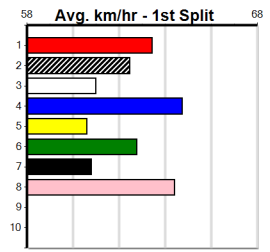

VIATEK (2-3 WINS) (275+RANK)

Distance: 460m, Race Type: Restricted Win, Total Prizemoney: $1,530
1st: $1,000, 2nd: $320, 3rd: $160, 4th: $50

MINTER HONOUR (3) comes here with strong Sale form and he has the speed to cross and lead throughout. ANOKE (1) has been solidly placed in his past six and he just needs a little room early on. SHIV ROY (4) has the engine.

Watchdog Tips: 3 1 4 8 Bet: Box Trifecta 1,3,4,8 ($10 for 41.67%)

ANOKE [6] Racing well, can settle near the pace, danger $7.50
BD Dog Sep-21 Sire: BARCIA BALE Dam: MARLEY SPRITE
Trainer: Vincent Daffy (Eumemmerring)
Winning Distances: < 300m (0) 300 - 399m (0) 400 - 499m (1) 500 - 599m (1) 600 - 699m (0) > 700m (0)
Winning Weights: 31.9(1) 32.3(1)
4th (4) 33.2 460 WGL R10 25-Apr-24 26.47 26.05 3.5L CAPTURE MY SOUL (26.24) M/344 . . . 6.74 $7.70 X67
6th (2) 32.9 515 SAP R10 28-Apr-24 30.21 29.50 9.00L RAYA STAR (29.59) M/4345 . . . 5.25 $21.30 6G
2nd (2) 31.9 450 TRA R7 09-May-24 26.59 26.35 0.25L VELOX BALE (26.58) Q/111 . . . 6.68 $4.90 X67
2nd (2) 31.9 450 TRA R7 13-May-24 25.57 25.42 2.25L FASCINATE DEBRA (25.43) M/222 . . . 6.84 $2.30 X67
2nd (8) 32.4 350 HVL R7 31-May-24 19.53 19.01 3.25L WILD ROVER (19.30) M/4 . . . 6.66 $3.90 T3-RW
2nd (3) 33.0 395 TRA R2 17-Jun-24 22.63 21.97 2.00L UNACCEPTABLE PEN (22.50) M/122 . . . 3.80 $4.00 X67
3rd (2) 33.3 460 WGL R7 20-Jun-24 26.49 26.11 3.25L RARE TARRA (26.27) M/222 . . . 6.74 $2.00 T3-6
3rd (3) 32.9 350 HVL R7 28-Jun-24 19.69 19.34 1.25L ZIPPI MUSTANG (19.62) . . . $4.60 T3-6
Last 3 wins NOT included above
1st (5) 31.9 525 MEP R2 22-Nov-23 30.85 30.08 2.25L VIDEO REFEREE (31.00) M/1111 . . . 5.24 $2.20 MH
1st (7) 32.3 450 SHP R7 14-Dec-23 25.66 25.59 2.75L LET'S PLAY TIP (25.85) M/11 . . . 6.74 $2.50 X67

MORTLAKE HUSTLER (NSW)[Strong effort to score last time, place claims $4.60
BK Dog Jan-22 Sire: FERNANDO BALE Dam: FANCY IRENE
Trainer: Susan Richards (Devon Meadows)
Winning Distances: < 300m (0) 300 - 399m (1) 400 - 499m (1) 500 - 599m (0) 600 - 699m (0) > 700m (0)
Winning Weights: 27.7(1) 29.1(1)
2nd (5) 27.2 400 WGL R10 21-Mar-24 23.12 22.63 0.50L VINNIE'S CAMEL (23.09) M/52 . . . 8.72 $30.70 7
4th (7) 27.3 435 SLE R11 27-Mar-24 25.41 24.59 6.50L KID CARNAGE (24.97) M/643 . . . 5.43 $3.10 X67
7th (6) 27.5 400 GEL R4 09-Apr-24 23.46 22.46 10.00 BERN'S BANJO (22.79) M/86 . . . 8.97 $60.30 X67H
3rd (3) 27.1 450 TRA R7 15-Apr-24 26.01 25.64 5.50L SHE'S VERSACE (25.64) M/623 . . . 6.90 $7.90 X67
2nd (1) 28.6 300 HVL R10 24-May-24 17.20 16.86 2.25L HEAD HUNTER (17.06) M/4 . . . 4.01 $23.70 T3-7
6th (2) 28.3 350 HVL R7 31-May-24 19.79 19.01 7.50L WILD ROVER (19.30) M/5 . . . 6.68 $21.10 T3-RW
4th (3) 28.1 400 WGL R10 04-Jun-24 23.62 22.82 8.00L SUPERIOR MONIQUE (23.06) M/64 . . . 8.76 $16.40 T3-7
1st (3) 27.7 460 WGL R7 27-Jun-24 26.27 26.09 2.00L BLACK IN STYLE (26.39) M/331 . . . 6.70 $11.20 7
Last 3 wins NOT included above
1st (8) 29.1 390 WBL R1 27-Nov-23 23.04 22.34 1.5L TRUE AIRSPEED (23.15) M/43 . . . SW . 9.09 $7.50 M