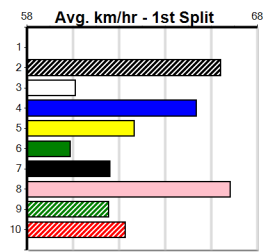

KHANS HOSPITALITY SERVICES (275+RANK)

Distance: 400m, Race Type: Maiden, Total Prizemoney: $1,530
1st: $1,000, 2nd: $320, 3rd: $160, 4th: $50

SWEET CANNELLONI (2) has been placed in four of seven to date and she is expected to fire fresh. GETTING ON (8) has solid straight track form and he will get plenty of room early on. MS. MANTA ANNIE (6) will improve with more racing.

Watchdog Tips: **2** **8** **6** **3** **Bet:** **Win 2**

Form Box	Wgt	Dist	Track	Date	Time	BON	Margin	1st/2nd (Time)	PIR	Checked	Comment	W/R	Split 1	S/P	Grade	
1	MINTER ENVY (NSW)[M] Resuming, steady to date, may need the run $12.00															
	RBD Bitch Jun-22 Sire: JUNGLE DEUCE Dam: NANGAR FREEDOM Trainer: Joy Reinke (Johnsonville)															
	Owner(s): J Reinke															
	Winning Distances: < 300m (0) 300 - 399m (0) 400 - 499m (0) 500 - 599m (0) 600 - 699m (0) > 700m (0)															
	Winning Weights:															
	7th (5) 27.3 435 SLE R1 28-Apr-24 25.86 24.19 16.00 ANNA (24.80) S/834 . . . 5.55 $5.90 M															
	4th (4) 28.0 435 SLE R2 08-May-24 25.36 24.32 11.00 LITTLE MEG (24.65) M/647 . . . 5.60 $33.40 M															
	. . . . .															
	. . . . .															
	. . . . .															
Last 3 wins NOT included above																
Box History																
Bx 1st 2nd 3rd 4th 5th 6th 7th 8th																
1																
2																
3																
4																
5																
6																
7																
8																
Prize Best $75.00 FSH																
Starts 2-0-0-0																
Trk/Dts 0-0-0-0																
APM 60																
2	SWEET CANNELLONI [M] Resuming, showed promise last prep, yes $3.40															
	BK Bitch Feb-21 Sire: FERNANDO BALE Dam: NAUGHTY CAZZA Trainer: Geoffrey Jolly (Pakenham)															
	Owner(s): G Jolly															
	Winning Distances: < 300m (0) 300 - 399m (0) 400 - 499m (0) 500 - 599m (0) 600 - 699m (0) > 700m (0)															
	Winning Weights:															
	5th (2) 24.8 395 TRA R1 11-Aug-23 23.27 21.99 12.00 GYPSY LEE ROSE (22.46) M/244 . . . 3.91 $3.30 MH															
	3rd (7) 24.8 395 TRA R1 18-Aug-23 23.21 22.26 2.50L SNOWY LILY (23.04) Q/113 . . . 3.86 $4.60 M															
	2nd (6) 25.0 515 SAP R1 17-Dec-23 30.49 29.58 4.00L LETIZIA (30.22) M/2122 . . . 5.20 $16.10 M															
	2nd (4) 24.9 515 SAP R1 24-Dec-23 30.06 29.39 1.5L WHATEVER TESS (29.96) Q/2222 . . . 5.11 $20.50 M															
	7th (8) 25.0 515 SAP R1 31-Dec-23 30.69 29.54 16.00 GROOVEBIRD (29.57) Q/2345 . . . 5.17 $10.20 M															
3rd (4) 25.0 515 SAP R1 24-Mar-24 30.28 29.45 6.50L FLYING DINAR (29.83) Q/1122 SW . . . 5.11 $7.50 M																
6th (7) 25.4 515 SAP R1 31-Mar-24 30.86 29.79 8.50L TEMPER TRAP (30.27) M/1223 . . . 5.18 $4.60 M																
. . . . .																
. . . . .																
. . . . .																
Last 3 wins NOT included above																
Box History																
Bx 1st 2nd 3rd 4th 5th 6th 7th 8th																
1																
2																
3																
4 1 1																
5																
6 1																
7																
8																
Prize Best $1735.00 FSH																
Starts 7-0-2-2																
Trk/Dts 0-0-0-0																
APM 465																
3	HAWKEYED KID [M] Still learning, solid turn of foot, keep safe $4.60															
	BK Dog Apr-22 Sire: ORSON ALLEN Dam: CHAMPAGNE CHASER Trainer: Leanne Burke (Alberton West)															
	Owner(s): S Zahra															
	Winning Distances: < 300m (0) 300 - 399m (0) 400 - 499m (0) 500 - 599m (0) 600 - 699m (0) > 700m (0)															
	Winning Weights:															
	5th (5) 40.4 395 TRA R1 12-Apr-24 22.81 22.16 8.00L HIGH END CASH (22.28) S/645 . . . 3.94 $6.20 M