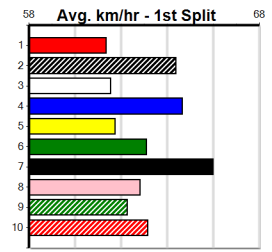

PHOTO MAN AT STUD (275+RANK)

Distance: 400m, Race Type: Grade 6, Total Prizemoney: $1,530
1st: $1,000, 2nd: $320, 3rd: $160, 4th: $50

CRYPTO ROYALTY (7) has been dominant in her past two here and she will prove hard to reel in again. BRAEMAR CORA (2) showed good early burn last time and she is suited back to this distance range. LADY MONTANA (1) can run a cheeky race.

Watchdog Tips: 7 2 1 4 Bet: Win 7

LADY MONTANA [6] Biks Strong effort two runs back, can threaten $6.50
Owner(s): L Repici
Winning Distances: < 300m (0) 300 - 399m (1) 400 - 499m (1) 500 - 599m (0) 600 - 699m (0) > 700m (0)
Winning Weights: 25.6(1) 26.0(1)
4th (7) 26.8 395 TRA R4 20-Mar-24 23.19 22.55 9.50L GO ASTRAY (22.55) S/776 . VO . 4.15 $14.80 6G
ST (-) 26.2 350 TRA 01-May-24 20.08 0.01L Trial Cleared Q/11 . 1of5 . 6.79 . ST
F (6) 26.4 350 TRA R4 17-May-24 0.00 19.81 . NOLAN BALE (20.27) S/76 . V7 . 6.94 $41.50 X67
5th (7) 25.9 435 SLE R10 27-May-24 25.31 24.27 11.00 DASHER BALE (24.56) S/864 . . . 5.64 $20.80 6G
6th (6) 25.8 595 SAP R4 03-Jun-24 36.27 34.39 15.00 RATTLE AND BANG (35.22) S/3356 . SW . 9.64 $16.60 RW
7th (5) 26.0 595 SAP R3 24-Jun-24 35.49 34.75 11.00 FIRST CRACK (34.75) M/5356 . . . 9.71 $111.00 RW
3rd (1) 26.5 400 WGL R10 27-Jun-24 23.15 22.85 1.75L BLACK PRESTIGE (23.04) M/43 . . . 8.72 $12.50 6G
7th (5) 26.2 595 SAP R3 01-Jul-24 35.97 34.56 17.00 GRACE BURGESS (34.78) S/7544 . . . 9.89 $49.20 RW
Last 3 wins NOT included above
1st (1) 25.6 395 TRA R2 30-Oct-23 22.54 22.26 2.25L HIS SPECIAL (22.69) S/511 . SW . 3.92 $17.10 T3-M
1st (1) 26.0 400 WGL R10 28-Dec-23 23.29 23.07 0.50L GALLOPING PATCH (23.31) S/75 . . . 8.78 $3.90 7

BRAEMAR CORA [6] F Bitch Sep-21 Led for a long way last time, main danger $4.00
Owner(s): Y Cassidy
Winning Distances: < 300m (0) 300 - 399m (1) 400 - 499m (1) 500 - 599m (0) 600 - 699m (0) > 700m (0)
Winning Weights: 28.9(1) 29.0(1)
1st (4) 29.0 300 HVL R3 17-Jan-24 17.09 16.63 1.00L DUNSMORE FLYER (17.14) M/2 . SW . 3.94 $8.50 M
7th (1) 28.6 350 TRA R3 15-May-24 20.69 19.69 14.00 POSH PAWS (19.76) Q/88 . VO . 7.16 $8.50 X67
1st (1) 28.9 435 SLE R9 27-May-24 24.94 24.27 1.5L OUR GLAD (25.04) Q/111 . . . 5.22 $8.60 7
6th (4) 29.4 435 SLE R9 05-Jun-24 25.58 24.37 11.00 PLAY LAB (24.82) M/345 . . . 5.42 $20.30 6G
5th (7) 29.4 435 SLE R3 16-Jun-24 25.31 24.37 7.00L LOSE MY MIND (24.83) M/544 . . . 5.39 $29.20 6G
4th (6) 29.2 460 WGL R7 20-Jun-24 26.58 26.11 4.75L RARE TARRA (26.27) Q/111 . . . 6.46 $6.10 T3-6
2nd (6) 28.9 460 WGL R9 27-Jun-24 26.36 26.09 0.50L KYANITE KAZ (26.35) M/111 . . . 6.45 $7.20 6G
Last 3 wins NOT included above