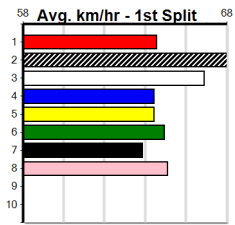

CROYDON HOMING PIGEON CLUB

Distance: 300m, Race Type: Grade 5 T3, Total Prizemoney: $1,530
1st: $1,000, 2nd: $320, 3rd: $160, 4th: $50

9

1:43PM

(VIC time)

REELING DOLLARS (2) was a top winner here 3 starts back and he has the early speed to find the arm and prove hard to reel in. SARAH STARFISH (7) is well drawn in this and she looks like the danger after her smart win 3 starts back.

Watchdog Tips:

2

7

8

3

Best:

Win 2