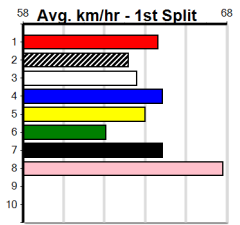

Healesville

10

2:07PM

(VIC time)

SPORTSBET MAKE IT A MULTI

Distance: 300m, Race Type: Grade 5 T3, Total Prizemoney: \$1,530
1st: \$1,000, 2nd: \$320, 3rd: \$160, 4th: \$50

FIDDLES (8) resumes from a spell today and he could prove hard to hold out in a race of this nature.
QUILLA REEF (2) showed good early speed in her solid win here last start and she looks like the danger.
DINOSAUR DEANO (4) has claims as well.