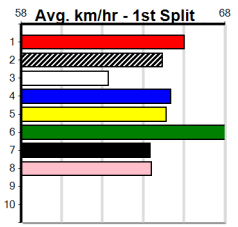

GREYHOUND CLUBS VICTORIA

Distance: 350m, Race Type: Grade 5 T3, Total Prizemoney: $1,530
1st: $1,000, 2nd: $320, 3rd: $160, 4th: $50

Watchdog Tips: 6 1 8 3 Bet: Box Trifecta 1,3,6,8 ($10 for 41.67%)

CYCLONE WILL (6) has produced solid wins in his last 2 starts here and he looks like the one to beat again today. TOMIDA (1) has been solidly placed in 2 of his last 3 starts and he is drawn to challenge again in this.

Main table containing race details for 10 races, including race number, name, date, trainer, participants, times, odds, and winning boxes.