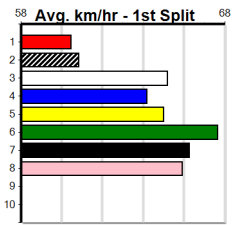

SPORTSBET GREEN TICKS

Distance: 300m, Race Type: Grade 5 T3, Total Prizemoney: \$1,530
1st: \$1,000, 2nd: \$320, 3rd: \$160, 4th: \$50

12

2:53PM

(VIC time)

BROTHER YAP (5) was racing well before an injury 2 starts back and he will be better for the run last start. IRISH BREW (6) can set the tempo soon after box rise and he looks like the main danger. OUR GIRL SOCKS (7) is better than her form reads.