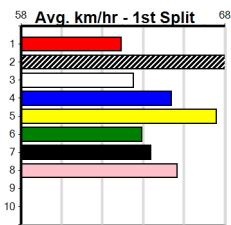

HEALESVILLE FOOTBALL NETBALL CLUB

Distance: 300m, Race Type: Grade 5 T3, Total Prizemoney: \$1,530
 1st: \$1,000, 2nd: \$320, 3rd: \$160, 4th: \$50

11

2:32PM

(VIC time)

PERFECT REVENGE (5) has recorded good placings in his last 2 starts and he may only need to step on terms to go one better here. SIDEWINDER (8) was a top all the way winner here 4 starts back and she could be right in the finish again.