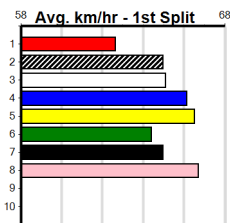

Healesville

OUTER EAST FOOTBALL NETBALL COMP

Distance: 350m, Race Type: Grade 5 T3, Total Prizemoney: \$1,530
1st: \$1,000, 2nd: \$320, 3rd: \$160, 4th: \$50

6

12:37PM

(VIC time)

KIPPY BALE (1) has plenty of talent and could return to the winners list after good placings in 2 of her last 4 starts. REDSHIFT TANGO (3) was a solid winner 4 starts back and she looks set to challenge here. BEWARE BOB (6) has claims as well.

Watchdog Tips: 1 3 6 8 Bet: Box Trifecta 1,3,6,8 (\$10 for 41.67%)

Main race listing table with columns: Form, Box, Weight, Dist, Track, Date, Time, BON, Margin, 1st/2nd (Time), PIR, Checked, Comment, W/R, Split, S/P, Grade. Contains details for races 1-10, including horse names, trainers, owners, and betting tips.