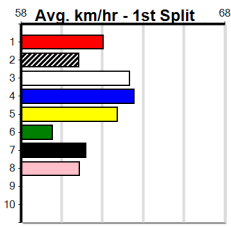

JASON McKEOWN PHOTOGRAPHY

Distance: 350m, Race Type: Tier 3 - Maiden, Total Prizemoney: $1,530
1st: $1,000, 2nd: $320, 3rd: $160, 4th: $50

2

11:22AM

(VIC time)

DEMURE (7) ran some handy placings before some tougher races in her last 2 starts and she may be the one to beat in this. LITTLE GLADYS (5) can race on the speed from the outset and she could lead for a long way if she finds the arm.

Watchdog Tips:

7

5

8

1

Bet:

Win 7