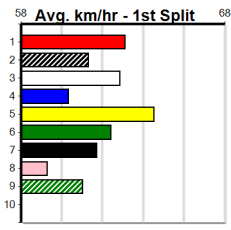

Suggested Quaddie:

- 1st Leg: 6,8 2nd Leg: 1,3,6
- 3rd Leg: 1,4,5,8 4th Leg: 1,2,3,6,8
- Cost: \$50 for 41.67%

Download Now

Mobile Form Guide

Average Winning Time:

Distance	Grade	Avg. Time
300m	Grade 5 T3	16.97
300m	Tier 3 - Restricted Win	17.03
300m	Tier 3 - Maiden	17.16
350m	Tier 3 - Restricted Win	19.64
350m	Grade 5 T3	19.65
350m	Tier 3 - Grade 7	19.74
350m	Tier 3 - Maiden	19.89

Track Record:

Distance	Time	Greyhound	Date Set
300m	16.057	UNLEASH COLLINDA	11-Dec-22
350m	18.641	UNLEASH COLLINDA	19-Feb-23

Healesville

GREYHOUND ADOPTION PROGRAM

Distance: 300m, Race Type: Tier 3 - Maiden, Total Prizemoney: \$1,530
1st: \$1,000, 2nd: \$320, 3rd: \$160, 4th: \$50