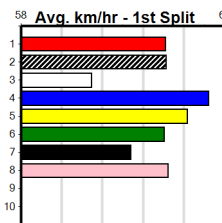

JVDM GREEN LIGHT ON PODCAST

Distance: 350m, Race Type: Grade 5 T3, Total Prizemoney: $1,530
1st: $1,000, 2nd: $320, 3rd: $160, 4th: $50

7

12:57PM
(VIC time)

MISS DAICOS (5) can come out running in her races and she may prove hard to reel in if she can find the arm early. AUSSIE SAVANNAH (4) can race on the speed from the outset in this and she looks like the main danger here.

Watchdog Tips: **5** **4** **8** **1** **Bet:** **Win 5**