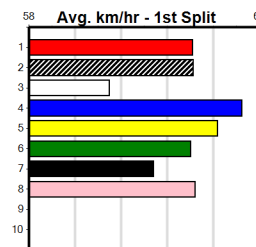

JVDM GREEN LIGHT ON PODCAST

Distance: 350m, Race Type: Grade 5 T3, Total Prizemoney: $1,530
1st: $1,000, 2nd: $320, 3rd: $160, 4th: $50

MISS DAICOS (5) can come out running in her races and she may prove hard to reel in if she can find the arm early. AUSSIE SAVANNAH (4) can race on the speed from the outset in this and she looks like the main danger here.

Watchdog Tips: 5 4 8 1 **Bet:** Win 5

Form Box	Wgt	Dist	Track	Date	Time	BON	Margin	1st/2nd (Time)	PIR	Checked	Comment	WR	Split 1	S/P	Grade	
1	BERMUDA BEN [5] $4.60															
	BE Dog Nov-20 Sire: BARCIA BALE Dam: JUNIPER PEARL															
	Owner(s): B Mackie Trainer: Leon Lacy (Noble Park)															
	Winning Distances: < 300m (0) 300 - 399m (4) 400 - 499m (1) 500 - 599m (0) 600 - 699m (0) > 700m (0)															
	Winning Weights: 31.9(1) 32.4(2) 33.0(1) 33.1(1)															
	6th (4) 32.2 350 HVL R8 17-May-24 19.91 19.45 4.75L HARD PRESS (19.59) S/7 . . . . . 6.80 $39.50 T3-5															
	4th (3) 32.6 350 HVL R8 31-May-24 19.70 19.01 4.25L CRACKERJACK JET (19.41) S/3 . . . . . 6.72 $37.10 T3-5															
	5th (7) 32.0 395 TRA R11 07-Jun-24 22.99 22.20 10.00 JEBEDIAH (22.32) M/664 . . . . . 3.94 $67.60 5															
	3rd (6) 32.5 400 WGL R10 13-Jun-24 23.23 22.90 1.5L DEVON LASS (23.13) M/64 . . . . . 8.70 $7.70 5															
	3rd (2) 32.7 400 WGL R12 20-Jun-24 23.29 22.89 5.50L QUEST FOR DREAMS (22.93) S/75 . . . . . 8.76 $3.40 T3-5															
7th (6) 32.9 460 WGL R6 27-Jun-24 26.90 26.09 12.00 TARGET RANGE (26.11) M/786 . . . . . 6.98 $20.00 5																
4th (7) 32.7 350 HVL R10 01-Jul-24 19.92 19.65 3.25L PERFECT SAL (19.70) M/4 . . . . . 6.76 $11.90 T3-5																
3rd (8) 32.8 350 HVL R8 05-Jul-24 20.04 19.67 3.75L CHILI HORIZON (19.78) M/5 . . . . . 6.86 $5.00 T3-5																
Last 3 wins NOT included above																
1st (1) 32.4 425 BEN R9 12-Aug-23 24.39 23.73 0.25L DISTRACTING (24.39) S/652 . . . . . 6.80 $12.60 RW																
1st (4) 32.4 395 TRA R6 23-Oct-23 22.64 22.45 1.00L BERDEEN (22.70) M/643 . . . . . 3.86 $10.20 T3-5																
1st (5) 33.0 395 TRA R6 20-Nov-23 22.61 22.24 1.5L DR. JETHRO (22.70) M/632 . . . . . 3.86 $6.30 T3-5																

Box History								
Bx	1st	2nd	3rd	4th	5th	6th	7th	8th
1	1	2	3		1	2		1
2		2	4	1		1	1	
3					1		2	1
4	1	2		1		1	1	
5	2			1	2	1		1
6	1		3		1	1	2	
7		2		3	3	2		
8		1	2			2		

Prize Best Starts	$14565.00
Trk/Dts APM	NBT 59-5-9-12 7-0-0-2 2710