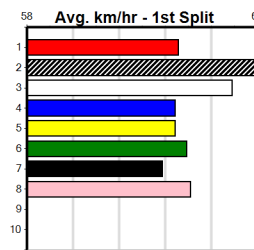

CROYDON HOMING PIGEON CLUB

9

1:43PM

(VIC time)

Distance: 300m, Race Type: Grade 5 T3, Total Prizemoney: $1,530
1st: $1,000, 2nd: $320, 3rd: $160, 4th: $50

REELING DOLLARS (2) was a top winner here 3 starts back and he has the early speed to find the arm and prove hard to reel in. SARAH STARFISH (7) is well drawn in this and she looks like the danger after her smart win 3 starts back.

Watchdog Tips: **2** **7** **8** **3** **Bet:** **Win 2**

1

HE'S GOT SWAG [5] **May get burnt off early in this, needs some luck.** **$12.00**

BK Dog Nov-20 **Sire: FERNANDO BALE Dam: DREAMY EYES** **Trainer: Ronald Kenworthy (Spring Gully)**

Owner(s): R Kenworthy
Winning Distances: < 300m (0) 300 - 399m (3) 400 - 499m (2) 500 - 599m (0) 600 - 699m (0) > 700m (0)
Winning Weights: 29.2(1) 30.3(2) 30.4(1) 30.5(1)

2nd	4th	3rd	4th	7th	8th	5th	6th	7th	8th	9th	10th	11th	12th	13th	14th	15th	16th	17th	18th	19th	20th	
29.7	30.3	29.8	29.8	29.8	30.0	30.0	30.0	30.0	30.0	30.0	30.0	30.0	30.0	30.0	30.0	30.0	30.0	30.0	30.0	30.0	30.0	30.0
HOR	BEN	HOR	HOR	HOR	HOR	HOR	HOR	HOR	HOR	HOR	HOR	HOR	HOR	HOR	HOR	HOR	HOR	HOR	HOR	HOR	HOR	HOR
R12	R12	R11	R7	R13	R7	R11	R12	R12	R12	R12	R12	R12	R12	R12	R12	R12	R12	R12	R12	R12	R12	R12
23-Apr-24	28-Apr-24	07-May-24	13-May-24	21-May-24	03-Jun-24	11-Jun-24	07-Jul-24	09-Apr-23	25-Apr-23	27-Apr-23	09-Apr-23	25-Apr-23	27-Apr-23	09-Apr-23	25-Apr-23	27-Apr-23	09-Apr-23	25-Apr-23	27-Apr-23	09-Apr-23	25-Apr-23	27-Apr-23
23.61	24.76	23.63	25.99	23.63	25.99	24.06	17.33	17.13	23.53	21.80	17.13	23.53	21.80	17.13	23.53	21.80	17.13	23.53	21.80	17.13	23.53	21.80
23.26	23.58	23.12	25.06	23.21	24.99	23.42	16.75	16.60	23.09	21.80	16.60	23.09	21.80	16.60	23.09	21.80	16.60	23.09	21.80	16.60	23.09	21.80
3.5L ORIENTAL OPHELIA (23.37)	10.00 HERD 'EM UP (24.06)	3.75L NAPIER BALE (23.37)	10.00 BELSAR (25.32)	1.25L PRESSURE RISING (23.56)	10.00 WEST ON STROBE (25.27)	7.00L DISGUISE (23.59)	6.00L GLORIOUS GLORY (16.92)	0.25L ILIOPSOAS (17.15)	1.5L OUR RUBY (23.63)	3.75L REIKO CLOONEY (22.05)	0.25L ILIOPSOAS (17.15)	1.5L OUR RUBY (23.63)	3.75L REIKO CLOONEY (22.05)	0.25L ILIOPSOAS (17.15)	1.5L OUR RUBY (23.63)	3.75L REIKO CLOONEY (22.05)	0.25L ILIOPSOAS (17.15)	1.5L OUR RUBY (23.63)	3.75L REIKO CLOONEY (22.05)	0.25L ILIOPSOAS (17.15)	1.5L OUR RUBY (23.63)	3.75L REIKO CLOONEY (22.05)
Q/34	M/667	S/77	M/455	M/33	M/666	M/77	M/5	M/3	M/54	M/11	M/3	M/54	M/11	M/3	M/54	M/11	M/3	M/54	M/11	M/3	M/54	M/11
.	.	.	.	.	.	VO	.	.	.	SW	.	.	SW	.	.	SW	.	.	SW	.	.	SW
10.55	6.71	10.81	6.89	10.51	6.91	11.09	4.07	3.94	10.57	8.27	3.94	10.57	8.27	3.94	10.57	8.27	3.94	10.57	8.27	3.94	10.57	8.27
$8.20	$3.10	$4.20	$9.00	$4.60	$38.20	$33.10	$47.80	$5.70	$5.70	$2.30	$5.70	$5.70	$2.30	$5.70	$5.70	$2.30	$5.70	$5.70	$2.30	$5.70	$5.70	$2.30

Last 3 wins NOT included above

1st (7) 30.3 300 HVL R2 09-Apr-23 17.13 16.60 0.25L ILIOPSOAS (17.15) M/3 . . . 3.94 $5.70 X67
1st (3) 30.3 410 HOR R9 25-Apr-23 23.53 23.09 1.5L OUR RUBY (23.63) M/54 . . . 10.57 $5.70 RW
1st (3) 30.4 385 SHP R4 27-Apr-23 21.80 21.80 3.75L REIKO CLOONEY (22.05) M/11 . SW . 8.27 $2.30 T3-5

Box History

Bx	1st	2nd	3rd	4th	5th	6th	7th	8th
1		3	2	1	1			
2	1	4	1	2	1	2		
3	2			3			1	1
4	1	2	2	1	2	1		
5		1	1	3	1	1	1	
6		1	4	1		2		
7	1		2	1		1		
8		3	1	3	2		1	1

Prize Best Starts Trk/Dts APM $25845.00 17.13(7)-9/4/23 66-5-14-13 7-1-1-0 2573