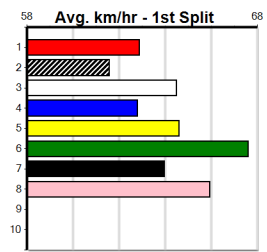

MONTROSE IGA LIQUOR (2-4 WINS)

Distance: 350m, Race Type: Tier 3 - Restricted Win, Total Prizemoney: $1,530
1st: $1,000, 2nd: $320, 3rd: $160, 4th: $50

ANGRY FRANKY (8) can set the tempo soon after box rise in this and she may prove hard to reel in if she finds the arm. MIKE ANGELO ZEAL (6) showed good speed in his solid win here 3 starts back and he could be right in the finish again.

Watchdog Tips: 8 6 3 4 Bet: Win 8

ASIA (NSW)[5] Better than form reads but will need to step. $21.00
W Bitch Jun-21 Sire: ORSON ALLEN Dam: MAGIC GYPSY
Trainer: Steve Kaltzis (Shady Creek)
Winning Distances: < 300m (0) 300 - 399m (3) 400 - 499m (0) 500 - 599m (0) 600 - 699m (0) > 700m (0)
Winning Weights: 25.8(1) 26.2(1) 26.5(1)
3rd (3) 26.4 350 TRA R11 13-May-24 20.39 19.97 4.25L DR. KAI (20.10) M/13 . . . . . 6.74 $62.10 6G
6th (4) 26.4 350 TRA R3 20-May-24 20.54 19.98 7.50L SPEEDY PAM (20.02) M/36 . . . . . 6.82 $95.40 T3-RW
1st (6) 26.5 300 HVL R11 29-May-24 16.76 16.76 0.50L WHISPER PIE (16.79) M/3 . . . . . 4.03 $6.10 6G
7th (1) 26.6 350 HVL R3 02-Jun-24 20.00 19.24 11.00 SICK AND TIRED (19.24) S/8 . . . . . 6.74 $55.40 RWH
6th (1) 26.5 300 HVL R9 09-Jun-24 17.33 16.75 8.50L SWIFTY GIRL (16.75) M/4 . . . . . 4.02 $19.50 RW
5th (6) 26.2 400 WGL R11 13-Jun-24 23.66 22.90 11.00 HOOKED ON RED (22.96) M/8 . . . . . 9.04 $11.30 5
7th (3) 25.9 350 TRA R4 17-Jun-24 20.49 19.76 9.00L TAKE THE EDGE (19.87) S/77 . . . . . 6.84 $18.10 5
5th (3) 25.6 400 WGL R11 27-Jun-24 23.49 22.85 8.50L SPICY SIREN (22.90) M/45 . . . . . 8.77 $40.50 5
Last 3 wins NOT included above
1st (3) 25.8 350 HVL R2 11-Aug-23 19.68 19.43 6.00L DARWIN CANDY (20.08) Q/2 . . . . . 6.66 $1.50 T3-M
1st (6) 26.2 395 TRA R3 21-Aug-23 22.93 22.49 0.50L MARINO (22.95) M/111 . . . . . 3.79 $6.70 T3-7

ISHMY BELLE [5] May get shuffled back early here, needs luck. $15.00
BK Bitch Oct-20 Sire: SLICK Dam: ISHMY GIRL
Trainer: Kenneth Doidge (Murchison)
Winning Distances: < 300m (0) 300 - 399m (0) 400 - 499m (4) 500 - 599m (0) 600 - 699m (0) > 700m (0)
Winning Weights: 28.2(1) 28.3(1) 28.5(1) 28.8(1)
7th (7) 27.8 425 BEN R5 24-Apr-24 24.73 24.06 7.50L ROSE OF SATURN (24.21) M/877 . . . . . 6.87 $21.40 T3-5
7th (2) 28.6 350 HVL R6 06-May-24 20.21 19.70 7.50L ELSIE DREAMING (19.70) M/7 . . . . . 6.92 $38.90 5
6th (7) 28.8 390 SHP R12 16-May-24 23.11 22.11 10.00 SUGAR BOWL ROSE (22.41) M/77 . . . . . 9.07 $8.50 5
5th (3) 28.8 300 HVL R4 29-May-24 17.59 16.76 7.50L CHANGE (17.09) S/6 . . . . . SW 4.20 $15.20 5
6th (6) 28.7 425 BEN R7 08-Jun-24 24.98 24.27 7.50L SCARLETT'S GEM (24.47) M/776 . . . . . 6.92 $42.40 5
5th (6) 29.1 390 SHP R2 13-Jun-24 22.79 22.17 2.25L MISTER SHOEMAN (22.64) M/55 . . . . . 8.96 $45.80 T3-5
5th (5) 29.6 450 SHP R7 20-Jun-24 26.38 25.40 5.00L YEAH THE BOY (26.04) M/775 . . . . . 7.01 $26.60 5
4th (1) 29.7 350 HVL R8 05-Jul-24 20.06 19.67 4.25L CHILI HORIZON (19.78) M/3 . . . . . 6.82 $38.20 T3-5
Last 3 wins NOT included above
1st (8) 28.8 450 SHP R10 05-Oct-23 25.90 25.38 5.00L DESTINI BELLANCA (26.24) M/111 . . . . . SW 6.78 $9.60 T3-7
1st (2) 28.5 425 BEN R9 15-Nov-23 24.11 24.11 2.25L PRETTY WITH IT (24.27) M/221 . . . . . 6.65 $12.90 6G
1st (3) 28.2 425 BEN R5 14-Apr-24 24.66 24.03 1.5L LALA SPEED (24.75) M/221 . . . . . 6.84 $9.90 T3-5