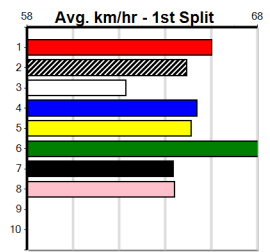

GREYHOUND CLUBS VICTORIA

Distance: 350m, Race Type: Grade 5 T3, Total Prizemoney: $1,530
1st: $1,000, 2nd: $320, 3rd: $160, 4th: $50

CYCLONE WILL (6) has produced solid wins in his last 2 starts here and he looks like the one to beat again today. TOMIDA (1) has been solidly placed in 2 of his last 3 starts and he is drawn to challenge again in this.

Watchdog Tips: 6 1 8 3 Bet: Box Trifecta 1,3,6,8 ($10 for 41.67%)

Race card for TOMIDA [5]. Solid placings here in 2 of last 3, major player. $7.00. Includes dog details, owner, sire, dam, winning distances, and box history.

Race card for RABADA [5]. Exploded mid race in win 3 back, must respect. $8.50. Includes dog details, owner, sire, dam, winning distances, and box history.

Race card for PINEAPPLE HEAD [5]. Plenty of talent, good motor once balanced, threat. $5.50. Includes dog details, owner, sire, dam, winning distances, and box history.

Race card for DESTINI PALADIN [5]. Drawn to find some trouble in this, needs luck. $10.00. Includes dog details, owner, sire, dam, winning distances, and box history.

Race card for INTER SPARKLE [5]. Hit or miss early but plenty of talent, keep safe. $15.00. Includes dog details, owner, sire, dam, winning distances, and box history.