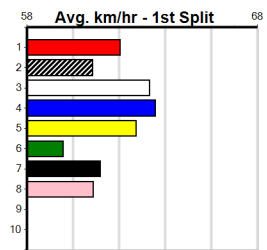

Distance: 350m, Race Type: Tier 3 - Maiden, Total Prizemoney: $1,530
1st: $1,000, 2nd: $320, 3rd: $160, 4th: $50

DEMURE (7) ran some handy placings before some tougher races in her last 2 starts and she may be the one to beat in this. LITTLE GLADYS (5) can race on the speed from the outset and she could lead for a long way if she finds the arm.

Watchdog Tips: **7** **5** **8** **1** **Bet:** **Win 7**

1

PRINCE PIERRE [M] Handy placing 2 starts back, threat if steps here. **$4.60**

BK Dog Apr-22 Sire: ORSON ALLEN Dam: CULLQUIN CERSEI Trainer: Cole Brett (Kurunjang)

Owner(s): C Brett

Winning Distances: < 300m (0) 300 - 399m (0) 400 - 499m (0) 500 - 599m (0) 600 - 699m (0) > 700m (0)

Winning Weights:

Pos	Age	Sex	Weight	Track	Date	Time	BON	Margin	1st/2nd (Time)	PIR	Checked	Comment	W/R	Split 1	S/P	Grade
8th	(8)		30.1	MEP	R1	20-Dec-23	31.89	30.29	23.00 PHELAN TUBMAN (30.29)	S/7888		V7		5.28	$33.50	M
4th	(4)		30.4	MEP	R1	03-Jan-24	31.10	29.89	13.00 WEST STAR (30.25)	M/3444		SW		5.27	$26.60	M
5th	(1)		31.0	GEL	R2	16-Jan-24	24.29	22.30	21.00 KEN MASTERS (22.83)	M/57				9.08	$2.80	M
7th	(5)		30.7	GEL	R1	23-Jan-24	23.69	22.51	17.00 OUR DAD'S ROCK (22.55)	S/88		W		8.87	$33.60	T3-M
4th	(4)		31.2	HVL	R1	21-Jun-24	17.63	16.81	4.50L DISCO GIZMO (17.32)	S/7				4.29	$12.80	T3-M
3rd	(6)		31.4	BEN	R1	28-Jun-24	24.69	23.73	0.75L BOROUGH MAN (24.64)	M/223				6.86	$13.80	M
7th	(1)		31.7	BEN	R1	05-Jul-24	24.78	23.75	8.50L TIMMA TURTLE TWO (24.19)	M/468				6.73	$6.90	M

Last 3 wins NOT included above

Box History

Bx	1st	2nd	3rd	4th	5th	6th	7th	8th
1					1			1
2								
3								
4					2			
5								1
6			1					
7								
8								1

Prize Best	$455.00
Starts	FSTD
Trk/Dts	7-0-0-1
APM	0-0-0-0
	339

2

ALBUS DUMBLEDORE [M] Placed in 5 of his 15 starts, place hopes here. **$10.00**

BEED Dog Sep-21 Sire: RAW ABILITY Dam: PAT ME AGAIN Trainer: Paula Gray (Point Cook)

Owner(s): JAY KAY (SYN), P Gray, S Millsom, J Millsom

Winning Distances: < 300m (0) 300 - 399m (0) 400 - 499m (0) 500 - 599m (0) 600 - 699m (0) > 700m (0)

Winning Weights:

Pos	Age	Sex	Weight	Track	Date	Time	BON	Margin	1st/2nd (Time)	PIR	Checked	Comment	W/R	Split 1	S/P	Grade
4th	(4)		38.0	HVL	R2	18-Feb-24	19.89	19.18	1.5L CHAVERO (19.79)	M/5				6.80	$42.50	M
7th	(1)		38.2	BAL	R1	27-Feb-24	26.03	25.23	8.00L ASTON LORD (25.47)	S/846				6.87	$16.20	MH
3rd	(3)		38.2	GEL	R4	12-Mar-24	26.66	26.15	4.25L XISCO BALE (26.37)	M/323				6.94	$18.20	M
2nd	(4)		37.5	GEL	R9	25-Mar-24	26.65	25.97	4.00L FINNIS BALE (26.38)	M/652				7.13	$50.50	M
7th	(2)		37.2	GEL	R1	05-Apr-24	27.08	25.51	14.00 SURE OLIVER (26.12)	S/677				6.88	$53.50	M
7th	(4)		37.5	GEL	R1	16-Apr-24	26.70	25.83	8.00L THUNDERBOLT ROSS	M/678				6.90	$41.40	M
7th	(6)		36.9	BAL	R2	04-May-24	26.72	25.21	22.00 HENRY BALE (25.21)	M/657				6.86	$16.90	M
7th	(7)		37.9	GEL	R3	18-Jun-24	27.22	25.76	21.00 HOT SAKI (25.76)	M/678		W		6.84	$87.60	M

Last 3 wins NOT included above

Box History

Bx	1st	2nd	3rd	4th	5th	6th	7th	8th
1								1
2			1					1
3			1	1				
4		1	1	1				1
5						1		
6								1
7			1	1				1
8							1	

Prize Best	$1645.00
Starts	NBT
Trk/Dts	15-0-1-4
APM	2-0-0-1
	700