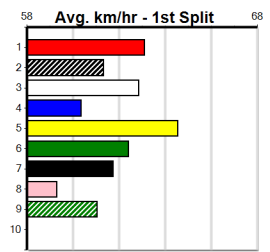

GREYHOUND ADOPTION PROGRAM

1
11:04AM

(VIC time)

Distance: 300m, Race Type: Tier 3 - Maiden, Total Prizemoney: $1,530
1st: $1,000, 2nd: $320, 3rd: $160, 4th: $50

DAWN OF DELTA (5) has recorded smart placings in 3 of his last 4 starts and he looks set to go one better in this. DOOKIE GIBLET (1) has shown good early speed in his 4 starts and has shown enough talent to challenge today.

Watchdog Tips: **5** **1** **7** **4** **Bet:** **Win 5**

Form Box	Wgt	Dist	Track	Date	Time	BON	Margin	1st/2nd (Time)	PIR	Checked	Comment	WR	Split 1	S/P	Grade

DOOKIE GIBLET (NSW) [M] — ***** SCRATCHED *****

BK Dog **Oct-22** Sire: **KOBLENZ** Dam: **XALYNN BALE**

Owner(s): **L Medcraft** Trainer: **Kate Jackson (Kamarooka)**

Winning Distances: < 300m (0) 300 - 399m (0) 400 - 499m (0) 500 - 599m (0) 600 - 699m (0) > 700m (0)

Winning Weights:

2nd (8)	33.4	350	TRA	R1	29-May-24	20.14	19.62	4.50L PAW VARNER (19.84)	Q/22				6.70	$3.00	M
5th (1)	33.6	350	TRA	R1	07-Jun-24	20.41	19.65	4.00L ZULU WOLF (20.14)	M/34				6.73	$2.30	M
4th (5)	33.6	390	BAL	R1	12-Jun-24	22.86	22.07	5.50L FLYING PETAL (22.48)	M/42				8.69	$6.90	M
5th (4)	33.9	390	SHP	R2	17-Jun-24	22.91	21.85	12.00 LITTLE MINNIE (22.13)	Q/23				8.58	$7.70	M

Last 3 wins NOT included above

$4.20

Box History

Bx	1st	2nd	3rd	4th	5th	6th	7th	8th
1					1			
2								
3								
4					1			
5				1				
6								
7								
8	1							

Prize Best $595.00 FSH
Starts 4-0-1-0
Trk/Dts 0-0-0-0
APM 491

BAKALI DYNAMITE [M]

BK Dog **Mar-22** Sire: **ASTON DUKE** Dam: **TIBIALIS**

Owner(s): **K Jackson** Trainer: **Kate Jackson (Kamarooka)**

Winning Distances: < 300m (0) 300 - 399m (0) 400 - 499m (0) 500 - 599m (0) 600 - 699m (0) > 700m (0)

Winning Weights:

8th (6)	33.5	350	HVL	R3	31-Dec-23	20.59	19.13	14.00 DR. ASHER (19.64)	S/6				6.87	$19.20	MH
8th (1)	34.1	425	BEN	R2	17-Jan-24	26.11	24.19	18.00 BOLD BERT (24.86)	M/588		V14		7.00	$13.50	M
6th (5)	33.0	425	BEN	R1	03-Jul-24	25.84	24.04	18.00 SLICK WHISPER (24.62)	M/666				6.85	$9.40	M

Last 3 wins NOT included above

$15.00

Box History

Bx	1st	2nd	3rd	4th	5th	6th	7th	8th
1								1
2								
3								
4								
5						1		
6								1
7								
8								

Prize Best $0.00 FSTD
Starts 3-0-0-0
Trk/Dts 0-0-0-0
APM 0

SUGAR ROO [M]

BK Bitch **Mar-22** Sire: **SHIMA SHINE** Dam: **SUGAR SPICE**

Owner(s): **S Flower** Trainer: **Natasha Fullerton (Long Gully)**

Winning Distances: < 300m (0) 300 - 399m (0) 400 - 499m (0) 500 - 599m (0) 600 - 699m (0) > 700m (0)

Winning Weights:

7th (4)	24.6	390	SHP	R2	15-Apr-24	23.53	21.75	9.50L LIFE'S A PARTY (22.87)	M/37				8.73	$10.50	M
3rd (5)	24.9	390	SHP	R2	29-Apr-24	22.81	21.97	11.00 GRANNIE MAY (22.06)	Q/22				8.86	$31.70	M
7th (6)	25.5	390	SHP	R1	13-May-24	23.65	21.99	19.00 WHODAT DUCHESS (22.36)	M/66				9.64	$38.70	M
5th (3)	25.1	390	SHP	R1	03-Jun-24	23.08	21.80	10.00 MISS MILLIE (22.40)	M/44				8.67	$7.60	MH
6th (4)	25.1	390	BAL	R2	16-Jun-24	23.25	22.46	7.00L CLASSY MUSTANG (22.78)	Q/37			W	8.70	$13.70	T3-M

Last 3 wins NOT included above

$10.00

Box History

Bx	1st	2nd	3rd	4th	5th	6th	7th	8th
1								
2								
3					1			
4						1	1	
5		1						
6							1	
7								
8								

Prize Best $260.00 FSH
Starts 5-0-0-1
Trk/Dts 0-0-0-0
APM 156