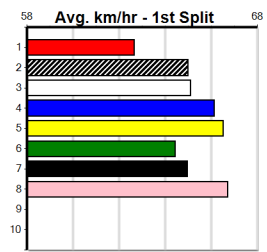

OUTER EAST FOOTBALL NETBALL COMP

Distance: 350m, Race Type: Grade 5 T3, Total Prizemoney: $1,530
1st: $1,000, 2nd: $320, 3rd: $160, 4th: $50

KIPPY BALE (1) has plenty of talent and could return to the winners list after good placings in 2 of her last 4 starts. REDSHIFT TANGO (3) was a solid winner 4 starts back and she looks set to challenge here. BEWARE BOB (6) has claims as well.

Watchdog Tips: 1 3 6 8 Bet: Box Trifecta 1,3,6,8 ($10 for 41.67%)

Race card for KIPPY BALE (NSW)[5]. Includes details on sire (ORSON ALLEN), dam (DYNA HADRIA), winning distances, and a box history table.

Race card for WHY NOT JULES [5]. Includes details on sire (BERNARDO), dam (WHY NOT GINGER), winning distances, and a box history table.

Race card for REDSHIFT TANGO (NSW)[5]. Includes details on sire (BARCIA BALE), dam (TAYLOR MADE STAR), winning distances, and a box history table.

Race card for DEMON KYSAIAH [5]. Includes details on sire (TOMMY SHELBY), dam (MEPUNGA REMI), winning distances, and a box history table.

Race card for ROMENA CHARM [5]. Includes details on sire (SENNACHIE), dam (WHAT FEELING), winning distances, and a box history table.