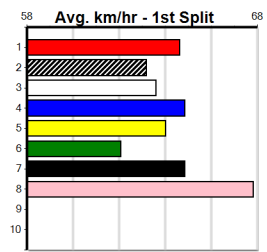

SPORTSBET MAKE IT A MULTI

Distance: 300m, Race Type: Grade 5 T3, Total Prizemoney: $1,530
1st: $1,000, 2nd: $320, 3rd: $160, 4th: $50

FIDDLES (8) resumes from a spell today and he could prove hard to hold out in a race of this nature. QUILLA REEF (2) showed good early speed in her solid win here last start and she looks like the danger. DINOSAUR DEANO (4) has claims as well.

Watchdog Tips: 8 2 4 6 Bet: Win 8

Form Box Wgt Dist Track Date Time BON Margin 1st/2nd (Time) PIR Checked Comment W/R Split 1 S/P Grade
GARY KNEW IT [5] Good all the way win 4 starts back, keep safe. $10.00
Owner(s): S Randle
Winning Distances: < 300m (0) 300 - 399m (3) 400 - 499m (0) 500 - 599m (0) 600 - 699m (0) > 700m (0)
Trainer: Stephen Tabb (Lara)

QUILLA REEF [5] Showed speed in solid last start win, major player $3.20
Owner(s): R Boag
Winning Distances: < 300m (0) 300 - 399m (12) 400 - 499m (0) 500 - 599m (0) 600 - 699m (0) > 700m (0)
Trainer: Rohan Gladman (Ballarat)

MARINO [5] May get shuffled back early here, needs luck. $12.00
Owner(s): L Cardillo
Winning Distances: < 300m (0) 300 - 399m (1) 400 - 499m (5) 500 - 599m (0) 600 - 699m (0) > 700m (0)
Trainer: Brendan Middling (Rockbank)

DINOSAUR DEANO [5] Good wins here in his last 2, big chance if steps. $3.60
Owner(s): Barney Rubble syndicate (SYN), J Gordon, G Rudd, J Markham, W Telford, D Erdman
Winning Distances: < 300m (0) 300 - 399m (3) 400 - 499m (0) 500 - 599m (0) 600 - 699m (0) > 700m (0)
Trainer: Ronald Kenworthy (Spring Gully)

WHY NOT BRYCE [5] Can show early speed but place looks best. $15.00
Owner(s): G Carter
Winning Distances: < 300m (0) 300 - 399m (5) 400 - 499m (3) 500 - 599m (0) 600 - 699m (0) > 700m (0)
Trainer: Gregory Carter (Devon Meadows)