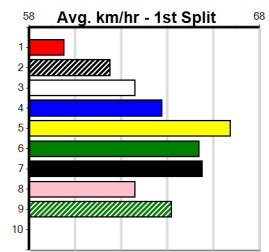

DOWNLOAD THE WATCHDOG APP

Distance: 350m, Race Type: Tier 3 - Grade 7, Total Prizemoney: $1,530
1st: $1,000, 2nd: $320, 3rd: $160, 4th: $50

FLYING BESSIE (4) was a smart 300m winner here last start and she could be the one to beat again in a race of this nature. HUDSON FLYER (5) has plenty of talent and looks like the danger after his solid placing here 2 starts back.

Watchdog Tips: 4 5 8 6 **Bet:** Win 4

1

BOULDER DASH [7] **$12.00**

Well beaten since maiden win, place looks best.

BK Bitch Jul-22 Sire: TOMMY SHELBY Dam: POPPO'S LEGACY

Owner(s): Millard Racing Group (SYN), S Millard, C Millard, D Millard

Trainer: Scott Millard (Kyneton)

Winning Distances: < 300m (0) 300 - 399m (1) 400 - 499m (0) 500 - 599m (0) 600 - 699m (0) > 700m (0)

Winning Weights: 26.0(1)

7th (7)	25.5	425	BEN	R1	28-Apr-24	25.50	23.58	18.00	MCIVOR ALFY (24.28)	S/767	.	.	6.88	$36.50	M
8th (8)	25.6	390	BAL	R1	04-May-24	23.11	22.27	12.00	ROCKHAMPTON EMMA	S/88	.	.	9.01	$31.60	M
4th (5)	25.3	390	BAL	R1	12-May-24	22.90	22.15	5.50L	SPICY MINX (22.54)	S/45	.	.	8.84	$110.90	T3-M
6th (7)	25.8	390	BAL	R2	19-May-24	23.06	22.47	4.00L	MUCK AROUND (22.78)	M/67	.	.	8.90	$63.10	T3-M
4th (3)	25.9	300	HVL	R1	14-Jun-24	17.60	16.83	6.50L	NOTORIOUS BLAZE (17.16)	M/3	.	.	4.10	$37.60	T3-M
1st (1)	26.0	390	SHP	R2	20-Jun-24	22.94	22.20	0.75L	VAN KINDER (22.99)	Q/24	.	.	8.76	$6.10	M
6th (4)	25.7	425	BEN	R3	26-Jun-24	24.79	23.91	13.00	KIA ORA MAGIC (23.91)	M/777	.	.	6.98	$32.30	T3-7
6th (3)	25.9	425	BEN	R4	03-Jul-24	25.20	24.04	12.00	SHIMA HARLEY (24.38)	M/777	.	W	6.97	$19.60	7

Last 3 wins NOT included above

Box History

Bx	1st	2nd	3rd	4th	5th	6th	7th	8th
1	1							
2								
3								
4				1		1		
5					1			
6								
7						1	1	
8								1

Prize Best $1100.00
Starts FSTD
Trk/Dts 8-1-0-0
APM 0-0-0-0
1090

2

CACHI [7] **$7.50**

Handy effort here last start, must be respected.

BD Bitch Aug-21 Sire: ORSON ALLEN Dam: GLORIOUS

Owner(s): L Bicchieri

Trainer: Louie Bicchieri (Fawkner)

Winning Distances: < 300m (0) 300 - 399m (0) 400 - 499m (1) 500 - 599m (0) 600 - 699m (0) > 700m (0)

Winning Weights: 25.3(1)

7th (2)	25.8	500	BEN	R5	22-Nov-23	29.29	28.38	12.00	FLAMING SMUDGER (28.48)	M/877	.	SW	7.11	$7.80	T3-RW
3rd (4)	25.8	460	GEL	R5	19-Dec-23	26.85	26.01	9.00L	EDGAR CLOGGS (26.24)	M/775	.	.	7.10	$26.30	7
8th (4)	25.1	450	TRA	R5	26-Feb-24	27.09	25.44	24.00	LAUGHING PANTHER (25.44)	M/878	.	V14	6.97	$15.40	X67
7th (2)	25.8	425	BEN	R3	14-Apr-24	26.09	24.03	12.00	ALICE FROM VENUS (25.31)	M/888	.	.	7.45	$26.40	T3-7
7th (7)	25.8	525	MEP	R3	17-Apr-24	31.91	29.95	25.00	URIAH BALE (30.18)	M/2777	.	V7	5.22	$51.70	X67
ST (-)	26.9	390	SHP		23-May-24	23.10		13.00	Trial Not Cleared	M/55	.	5of5	8.46		ST
ST (-)	26.2	300	HVL		01-Jul-24	17.23		7.00L	Trial Cleared	M/44	.	4of4	4.08		ST
4th (7)	26.2	350	HVL	R9	05-Jul-24	19.97	19.67	2.25L	MY BOY TED (19.83)	M/5	.	W	6.94	$27.00	T3-7

Last 3 wins NOT included above

Box History

Bx	1st	2nd	3rd	4th	5th	6th	7th	8th
1		1						
2								
3								
4			1		2	2		2
5						1	1	1
6								
7	1			1		1	1	
8								

Prize Best $2095.00
Starts NBT
Trk/Dts 24-1-2-1
APM 1-0-0-0
459