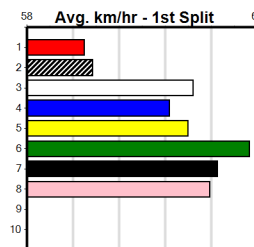

SPORTSBET GREEN TICKS

Distance: 300m, Race Type: Grade 5 T3, Total Prizemoney: $1,530
1st: $1,000, 2nd: $320, 3rd: $160, 4th: $50

BROTHER YAP (5) was racing well before an injury 2 starts back and he will be better for the run last start. IRISH BREW (6) can set the tempo soon after box rise and he looks like the main danger. OUR GIRL SOCKS (7) is better than her form reads.

Watchdog Tips: 5 6 7 8 Bet: Win 5

HILLBILLY JOKER [5] *** SCRATCHED *** $26.00
BK Dog Feb-20 Sire: ANDO'S MAC Dam: NATURAL OYSTER
Owner(s): M AND J GREYHOUNDS (SYN), J Wilson, M Hendy
Trainer: Michael Hendy (Korong Vale)
Winning Distances: < 300m (0) 300 - 399m (3) 400 - 499m (3) 500 - 599m (0) 600 - 699m (0) > 700m (0)
Winning Weights: 31.2(1) 31.6(1) 31.7(2) 32.0(1) 32.9(1)
8th (6) 32.5 390 SHP R12 21-Mar-24 23.36 22.23 17.00 DREAMING STAR (22.23) M/78 . . V0 . 9.10 $44.80 T3-5
7th (7) 32.5 410 HOR R12 02-Apr-24 24.58 23.24 14.00 STORM KEY (23.60) M/77 . . V5 . 10.96 $92.10 5
3rd (1) 32.6 390 BAL R12 22-Apr-24 22.96 22.24 6.00 ZIPPING SWAZI (22.57) M/33 . . . . . 8.80 $36.80 T3-5
8th (4) 32.9 425 BEN R10 01-May-24 25.22 24.35 9.50L MANILA ARTISAN (24.56) M/877 . . . . . 6.97 $31.00 5
6th (6) 32.9 425 BEN R12 12-Jun-24 25.24 23.95 11.00 LOVE A BOURBSKI (24.48) M/888 . . . . . 6.91 $87.70 5
5th (3) 32.9 390 SHP R5 20-Jun-24 22.99 22.20 4.50L SPELLMAN (22.68) M/65 . . . . . 8.86 $114.10 5
1st (7) 32.9 390 SHP R2 29-Jun-24 23.42 22.71 1.00L KNICKED OFF (23.48) M/41 . . SW . 8.91 $51.00 T3-5
5th (7) 32.4 425 BEN R11 03-Jul-24 24.84 24.04 8.00L TWILIGHT KING (24.31) S/555 . . . . . 6.95 $39.00 5
Last 3 wins NOT included above
1st (1) 31.2 410 HOR R9 29-Nov-22 23.74 23.09 0.50L WHISKY NIP (23.76) Q/11 . . SW . 10.30 $45.70 X67H
1st (2) 32.0 425 BEN R12 31-May-23 24.44 23.99 0.10L BENNACHIE LASS (24.44) M/111 . . . . . 6.70 $3.20 5
1st (4) 31.6 450 SHP R7 07-Sep-23 25.89 25.52 0.50L LA LA NEBRASKA (25.92) M/111 . . . . . 6.81 $11.40 T3-5

HILLBILLY LASS [5] $15.00
F Bitch Feb-20 Sire: ANDO'S MAC Dam: NATURAL OYSTER
Owner(s): M AND J GREYHOUNDS (SYN), J Wilson, M Hendy
Trainer: Jennifer Wilson (Korong Vale)
Winning Distances: < 300m (0) 300 - 399m (1) 400 - 499m (3) 500 - 599m (0) 600 - 699m (0) > 700m (0)
Winning Weights: 28.1(1) 28.7(1) 28.8(1) 29.1(1)
2nd (8) 28.3 425 BEN R5 21-Feb-24 24.25 23.87 5.50L ASTON HARTLETT (23.87) M/222 . . . . . 6.69 $7.10 5
6th (3) 29.2 425 BEN R3 22-Mar-24 24.81 23.47 14.00 RAGING CABLE (23.87) M/557 . . . . . 6.74 $32.80 RWH
4th (1) 28.9 410 HOR R12 02-Apr-24 24.18 23.24 8.50L STORM KEY (23.60) M/34 . . . . . 10.63 $9.70 5
2nd (8) 28.9 425 BEN R5 17-Apr-24 24.55 24.30 3.25L DETRIOT (24.34) S/522 . . . . . 6.81 $2.70 5
7th (7) 29.0 390 BAL R5 22-Apr-24 22.80 22.24 3.75L SNAP SECOND (22.54) M/67 . . . . . 8.83 $16.60 T3-5
6th (2) 29.2 390 SHP R12 02-May-24 23.23 22.35 3.5L FEATHERS (23.00) M/77 . . . . . 8.88 $12.50 T3-5
8th (3) 29.6 425 BEN R11 19-Jun-24 24.90 24.13 12.00 DEMONESS (24.13) S/878 . . . . . 6.90 $18.80 T3-5
4th (5) 29.0 390 SHP R3 29-Jun-24 23.21 22.71 7.50L RAGING COOPER (22.71) M/65 . . . . . 8.90 $31.40 T3-5
Last 3 wins NOT included above
1st (4) 28.1 425 BEN R3 05-Jan-22 23.93 23.93 1.5L ALTERCATE (24.02) M/111 . . . . . 6.57 $2.50 7
1st (5) 28.7 425 BEN R5 16-Mar-22 24.26 24.01 4.75L ASTON ARENA (24.59) M/321 . . C2 . 6.75 $3.10 6G
1st (7) 28.8 390 BAL R11 17-Apr-23 22.47 22.30 0.75L LALA NOEL (22.51) M/22 . . . . . 8.61 $18.40 T3-5