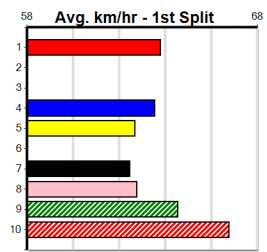

Watchdog Tips: **3** **8** **6** **4** **Bet:** **Box Trifecta 3,4,6,8 (\$10 for 41.67%)**

1

NOT FORGIVEN [6] Comes into calculations from this draw. **\$12.00**

BK Bitch Jan-22 Sire: MEPUNGA BLAZER Dam: TROUBLE BREWING Trainer: David Schwarz (Dallas)