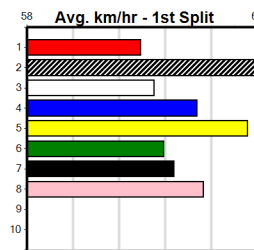

HEALESVILLE FOOTBALL NETBALL CLUB

Distance: 300m, Race Type: Grade 5 T3, Total Prizemoney: $1,530
1st: $1,000, 2nd: $320, 3rd: $160, 4th: $50

PERFECT REVENGE (5) has recorded good placings in his last 2 starts and he may only need to step on terms to go one better here. SIDEWINDER (8) was a top all the way winner here 4 starts back and she could be right in the finish again.

Watchdog Tips: 5 8 3 2 Bet: Box Trifecta 2,3,5,8 ($10 for 41.67%)

Table with columns: Form Box, Wgt, Dist, Track, Date, Time, BON, Margin, 1st/2nd (Time), PIR, Checked, Comment, W/R, Split 1, S/P, Grade

WHAT'S THAT (NSW)[5] Struggled since her injury 3 back, maybe later. $21.00
Owner(s): K Doidge
Sire: TOMMY SHELBY Dam: WHAT JOY
Trainer: Kenneth Doidge (Murchison)

RING A DUSTY [5] Can race in a forward position in this, threat. $6.00
Owner(s): A Frey
Sire: FULLY LOADED Dam: RINGADING SISTER
Trainer: Sharyn Combridge (Junction Villa)

HUGGY WUGGY [5] Much better than his last few starts, chance. $4.20
Owner(s): P Cassar
Sire: HOOKED ON SCOTCH Dam: STELLINA ROSE
Trainer: Pasqalia Cassar (Creswick)

WASTE LAND [5] Resuming, smart placings in 2 of last 3, respect. $8.00
Owner(s): H Jones
Sire: PETER ROCKET Dam: ASTON CHIE
Trainer: Adam Norris (Girgarre)

PERFECT REVENGE [5] Good placings in his last 2, hard to hold out here $3.60
Owner(s): G Rossin
Sire: FERNANDO BALE Dam: HARDAWAY WINNIE
Trainer: Gaetano Rossin (Yarrambat)

1

2

3

4

5

Box History table for WHAT'S THAT (NSW)[5]

Box History table for RING A DUSTY [5]

Box History table for HUGGY WUGGY [5]

Box History table for WASTE LAND [5]

Box History table for PERFECT REVENGE [5]