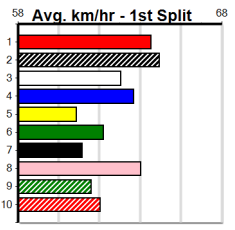

TOPCAT VIDEO

Distance: 450m, Race Type: Tier 3 - Grade 7, Total Prizemoney: $2,925
1st: $1,950, 2nd: $600, 3rd: $300, 4th: $75

9

1:09PM

(VIC time)

Tough race, selecting some value here on an each way basis with expected leader out of the boxes in WARDAN JILUNGIN (1). EXPRESSO BABE (3) can settle on the speed and is as good as chance as any. KID GEORGE (5) can run home into a placing.

Watchdog Tips: 1 3 5 4 Bet: Win 1