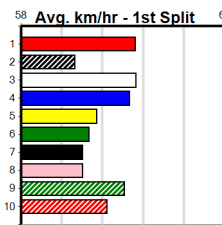

Suggested Quaddie:

- 1st Leg: 1,2,3,8 2nd Leg: 1,2,4,5
- 3rd Leg: 1,4,7,8 4th Leg: 1,2,4,5
- Cost: \$50 for 19.53%

Download Now

Mobile Form Guide

Average Winning Time:

Distance	Grade	Avg. Time
390m	Tier 3 - Grade 7	22.40
390m	Grade 5 T3	22.45
390m	Tier 3 - Grade 6	22.47
390m	Tier 3 - Maiden	22.49
450m	Tier 3 - Grade 7	25.68
450m	Tier 3 - Restricted Win	25.69
450m	Grade 5 T3	25.74
450m	Tier 3 - Maiden	25.83

Track Record:

Distance	Time	Greyhound	Date Set
390m	21.531	LEKTRA HECKLER	18-Dec-23
450m	24.590	REJUVENATE	04-Mar-23
650m	36.788	MISSION APOLLO	11-Sep-23

Shepparton

TRACK INFO

Track Circumference: 821m

Banked Top Turn: 0%

Track Width: 6m

Banked Home Turn: 0%

Distance: 450m, Race Type: Tier 3 - Maiden, Total Prizemoney: \$2,535

1st: \$1,680, 2nd: \$520, 3rd: \$260, 4th: \$75

1

10:49AM

(VIC time)

DALE'S CORNER (4) looks every chance to lead here and in a race that lacks depth he can break through for a well deserved win. JAIMANDY FRANK (1) shows some ability and has been cruelled by bad box draws so from the gun draw looks the improver.

Watchdog Tips:

4

1

2

8

Bet:

Box Trifecta 1,2,4,8 (\$10 for 41.67%)

Table with columns: Form, Box, Weight, Dist, Track, Date, Time, BON, Margin, 1st/2nd (Time), PIR, Checked, Comment, W/R, Split 1, S/P, Grade