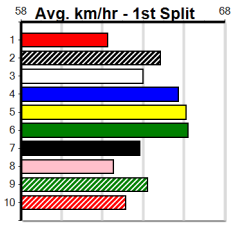

Shepparton

GPP LASER3300 (1-2 WINS)

Distance: 450m, Race Type: Tier 3 - Restricted Win, Total Prizemoney: $2,925
1st: $1,950, 2nd: $600, 3rd: $300, 4th: $75

10

1:24PM

(VIC time)

UPON BALE (6) can either lead or come off the speed to win in this class. JOY RIDE (1) has posted two handy wins in his short 9 race career and is drawn to feature in the placings. IRON TYSON (8) is well drawn and up to this class.

Watchdog Tips: **6** **1** **8** **2** **Bet:** **Win 6**