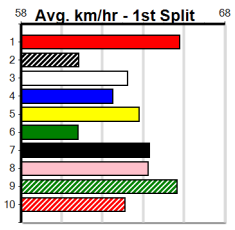

RACERS FUNCTION CENTRE

Distance: 450m, Race Type: Grade 5 T3, Total Prizemoney: $2,925
1st: $1,950, 2nd: $600, 3rd: $300, 4th: $75

Watchdog Tips: 8 1 4 7 Bet: Win 8

1 PAT PENNY [5] Biks Drawn to settler closer than usual, big danger.

Table for race 1: PAT PENNY [5] Biks. Includes columns for Form, Box, Weight, Dist, Track, Date, Time, BON, Margin, 1st/2nd (Time), PIR, Checked, Comment, W/R, Split 1, S/P, Grade, and a 'Winning Boxes' table.

2 SQUIGLY PAPA [5] Has talent but box manners are a worry, keep safe

Table for race 2: SQUIGLY PAPA [5]. Includes columns for Form, Box, Weight, Dist, Track, Date, Time, BON, Margin, 1st/2nd (Time), PIR, Checked, Comment, W/R, Split 1, S/P, Grade, and a 'Winning Boxes' table.

3 TAME THE BEAST (QLD)[5] Veteran still more than capable, must respect.

Table for race 3: TAME THE BEAST (QLD)[5]. Includes columns for Form, Box, Weight, Dist, Track, Date, Time, BON, Margin, 1st/2nd (Time), PIR, Checked, Comment, W/R, Split 1, S/P, Grade, and a 'Winning Boxes' table.

4 ULTIMATE JEWEL [5] Her best form would challenge these, threat.

Table for race 4: ULTIMATE JEWEL [5]. Includes columns for Form, Box, Weight, Dist, Track, Date, Time, BON, Margin, 1st/2nd (Time), PIR, Checked, Comment, W/R, Split 1, S/P, Grade, and a 'Winning Boxes' table.

5 SNOW ROYALE (NSW)[5] Slow beginner, tough draw, needs some luck.

Table for race 5: SNOW ROYALE (NSW)[5]. Includes columns for Form, Box, Weight, Dist, Track, Date, Time, BON, Margin, 1st/2nd (Time), PIR, Checked, Comment, W/R, Split 1, S/P, Grade, and a 'Winning Boxes' table.

6 WINCKIE BALE (NSW)[5] Beat handy one here last week, solid chance.

Table for race 6: WINCKIE BALE (NSW)[5]. Includes columns for Form, Box, Weight, Dist, Track, Date, Time, BON, Margin, 1st/2nd (Time), PIR, Checked, Comment, W/R, Split 1, S/P, Grade, and a 'Winning Boxes' table.

7 EDI BALE (NSW)[5] Has early speed, handles a wide box, threat.

Table for race 7: EDI BALE (NSW)[5]. Includes columns for Form, Box, Weight, Dist, Track, Date, Time, BON, Margin, 1st/2nd (Time), PIR, Checked, Comment, W/R, Split 1, S/P, Grade, and a 'Winning Boxes' table.

8 HATENNA BALE (NSW)[5] Drops in class, spec if $4 or better.

Table for race 8: HATENNA BALE (NSW)[5]. Includes columns for Form, Box, Weight, Dist, Track, Date, Time, BON, Margin, 1st/2nd (Time), PIR, Checked, Comment, W/R, Split 1, S/P, Grade, and a 'Winning Boxes' table.

9 KRAKEN MISSILES [5] Res. Can show early speed at times, each way.

Table for race 9: KRAKEN MISSILES [5] Res. Includes columns for Form, Box, Weight, Dist, Track, Date, Time, BON, Margin, 1st/2nd (Time), PIR, Checked, Comment, W/R, Split 1, S/P, Grade, and a 'Winning Boxes' table.

10 HOT CROSS [5] Res. Does not win many races, place best.

Table for race 10: HOT CROSS [5] Res. Includes columns for Form, Box, Weight, Dist, Track, Date, Time, BON, Margin, 1st/2nd (Time), PIR, Checked, Comment, W/R, Split 1, S/P, Grade, and a 'Winning Boxes' table.