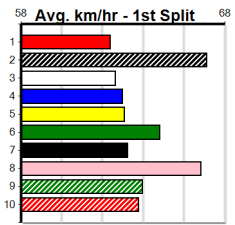

Shepparton

ELITE COLLARS & LEADS

Distance: 390m, Race Type: Tier 3 - Maiden, Total Prizemoney: \$2,535
1st: \$1,680, 2nd: \$520, 3rd: \$260, 4th: \$75

2

11:04AM

(VIC time)

SELECT MILLS (3) has shown good early burn in 2 of her 3 races and looks suited to a race of this nature. KRAKEN CASPER (4) can settle on the speed and a top 3 finish looks on the cards. CEST NOIR (8) straight track form is more than handy.