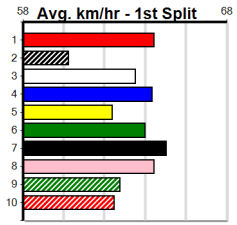

Shepparton

6
12:14PM
(VIC time)

CKH PAINTING

Distance: 450m, Race Type: Grade 5 T3, Total Prizemoney: $2,925
1st: $1,950, 2nd: $600, 3rd: $300, 4th: $75

Tough race. GREYSYND SHOCK (4) despite getting on in age holds a class edge and with clear running can return to the winners list. GET IT DONE (1) showed improvement last start when placed off this exact draw.

Watchdog Tips: 4 1 2 5 Bet: Win 4