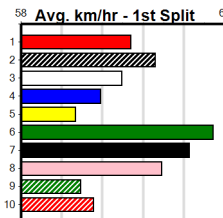

LIKE GRVICTORIA ON FACEBOOK

Distance: 390m, Race Type: Tier 3 - Grade 7, Total Prizemoney: \$2,925

1st: \$1,950, 2nd: \$600, 3rd: \$300, 4th: \$75

3 11:22AM

(VIC time)

SODA DIESEL (7) only needs to begin on even terms and he could be off and gone. JARMON (8) can get a nice cart into the race and looks a solid exacta option. RAPIDFIRE MORRIS (2) once balanced has a handy motor.

Watchdog Tips:

7

8

2

1

Bet:

Win 7

Main table containing 10 race entries. Each entry includes horse details like name (e.g., SHANLYN ROVER), trainer (e.g., Colin Baker), odds, and a 'Winning Boxes' sub-table showing prize money and starting positions for various combinations.