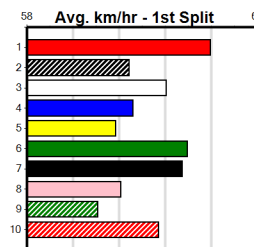

SPORTSBET GO THE BLUE DOG

Distance: 390m, Race Type: Grade 5 T3, Total Prizemoney: $2,925
1st: $1,950, 2nd: $600, 3rd: $300, 4th: $75

Open race so look for value amongst the four top selections. EXPRESS PACK (6) is a reliable beginner and could lead throughout. A repeat of BROADWAY ICON (3) win here two starts back would see her in the finish again.

Watchdog Tips: 6 3 2 1 Bet: Win 6

FOXO FAUN [5] Comes into calculations off this draw. $5.00
BD Bitch Aug-21 Sire: HARD STYLE RICO Dam: FAUN FLAME
Owner(s): CCL (SYN), C Jackson, C Taylor, L Taylor
Trainer: Cameron Taylor (Neilborough)
Winning Distances: < 300m (0) 300 - 399m (2) 400 - 499m (1) 500 - 599m (0) 600 - 699m (0) > 700m (0)
Box History table and Prize Best Starts Trk/Dts APM

DASHING ROBIN [5] Last two runs have been solid, can threaten. $6.50
BK Bitch Jan-22 Sire: FERAL FRANKY Dam: PHILADELPHIA PIP
Owner(s): R Bell
Trainer: David Shovan (Powlett Planes)
Winning Distances: < 300m (0) 300 - 399m (0) 400 - 499m (3) 500 - 599m (0) 600 - 699m (0) > 700m (0)
Box History table and Prize Best Starts Trk/Dts APM

BROADWAY ICON [5] Big chance to win based on win here 2 runs back $5.00
BD Bitch Feb-22 Sire: FERNANDO BALE Dam: WEEONA DOTTY
Owner(s): M Sullivan
Trainer: Marien Sullivan (East Shepparton)
Winning Distances: < 300m (0) 300 - 399m (3) 400 - 499m (0) 500 - 599m (0) 600 - 699m (0) > 700m (0)
Box History table and Prize Best Starts Trk/Dts APM

RAGING COOPER [5] Back in form but will need luck off this draw. $11.00
BK Dog Feb-21 Sire: HOOKSY Dam: MOMENT BY MAREE
Owner(s): Highfield Racing (SYN), N Lummas, J Whybrow, S Whybrow
Trainer: Nicole Lummas (Wangaratta Sout)
Winning Distances: < 300m (0) 300 - 399m (9) 400 - 499m (1) 500 - 599m (2) 600 - 699m (0) > 700m (0)
Box History table and Prize Best Starts Trk/Dts APM

KRAKEN ROVER [5] Veteran who knows this track well, respect. $5.50
BK Dog Dec-19 Sire: RAW ABILITY Dam: KRAKEN ROSE
Owner(s): H Eyles
Trainer: Kevin Eyles (Murchison)
Winning Distances: < 300m (0) 300 - 399m (8) 400 - 499m (4) 500 - 599m (0) 600 - 699m (0) > 700m (0)
Box History table and Prize Best Starts Trk/Dts APM