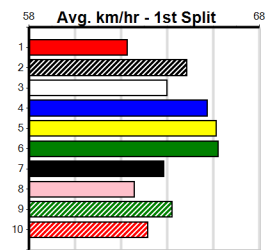

GPP LASER3300 (1-2 WINS)

Distance: 450m, Race Type: Tier 3 - Restricted Win, Total Prizemoney: $2,925
1st: $1,950, 2nd: $600, 3rd: $300, 4th: $75

UPON BALE (6) can either lead or come off the speed to win in this class. JOY RIDE (1) has posted two handy wins in his short 9 race career and is drawn to feature in the placings. IRON TYSON (8) is well drawn and up to this class.

Watchdog Tips: 6 1 8 2 **Bet:** Win 6

Form Box	Wgt	Dist	Track	Date	Time	BON	Margin	1st/2nd (Time)	PIR	Checked	Comment	WR	Split 1	S/P	Grade	
1	JOY RIDE [6]															
	BE Dog Jul-22															
	Owner(s): SEE THE DREAM (SYN), S Buccilli, B Buccilli															
	Sire: EQUALIZER Dam: PODIUM															
	Trainer: Kate Gorman (Tanjil South)															
	Winning Distances: < 300m (0) 300 - 399m (0) 400 - 499m (2) 500 - 599m (0) 600 - 699m (0) > 700m (0)															
	Winning Weights: 31.9(1) 32.0(1)															
	4th (7)	31.8	450	TRA	R2	03-May-24	25.73	24.78	8.50L DR. YELLOWSTONE (25.15)	M/664	.	.	.	6.92	$4.80	M
	6th (1)	32.2	435	SLE	R1	12-May-24	25.20	24.08	9.50L RIBERO (24.56)	S/556	.	.	.	5.48	$16.60	M
	1st (3)	31.9	460	WGL	R1	16-May-24	26.54	26.16	0.75L RYDER'S MAGIC (26.58)	M/122	.	.	.	6.57	$6.90	T3-M
1st (1)	32.0	435	SLE	R5	22-May-24	24.89	24.63	2.50L SOUTHERN LAW (25.06)	M/211	.	SW	.	5.35	$2.50	X67	
3rd (8)	32.5	460	WGL	R7	30-May-24	26.41	25.91	3.25L MAY SO DREAMING (26.20)	M/211	.	.	.	6.64	$3.60	T3-6	
2nd (4)	32.3	435	SLE	R10	05-Jun-24	25.01	24.37	2.75L MALLY BOY (24.82)	M/433	.	.	.	5.49	$4.70	6G	
6th (1)	32.0	510	SLE	R6	09-Jun-24	29.94	28.73	8.00L ELITE DARA (29.39)	M/445	.	.	.	9.52	$3.20	X67H	
5th (6)	31.9	515	SAP	R9	24-Jun-24	31.06	29.46	14.00 TEMPER TRAP (30.13)	S/8666	.	.	.	5.34	$19.70	X67	
Last 3 wins NOT included above																
<table border="1" style="width: 100%; border-collapse: collapse;"> <thead> <tr> <th>Bx</th> <th>1st</th> <th>2nd</th> <th>3rd</th> <th>4th</th> <th>5th</th> <th>6th</th> <th>7th</th> <th>8th</th> </tr> </thead> <tbody> <tr><td>1</td><td>1</td><td></td><td></td><td></td><td></td><td></td><td>2</td><td></td></tr> <tr><td>2</td><td></td><td></td><td></td><td></td><td></td><td></td><td></td><td></td></tr> <tr><td>3</td><td>1</td><td></td><td>1</td><td></td><td></td><td></td><td></td><td></td></tr> <tr><td>4</td><td></td><td>1</td><td></td><td></td><td></td><td></td><td></td><td></td></tr> <tr><td>5</td><td></td><td></td><td></td><td></td><td></td><td></td><td></td><td></td></tr> <tr><td>6</td><td></td><td></td><td></td><td></td><td>1</td><td></td><td></td><td></td></tr> <tr><td>7</td><td></td><td></td><td></td><td>1</td><td></td><td></td><td></td><td></td></tr> <tr><td>8</td><td></td><td></td><td>1</td><td></td><td></td><td></td><td></td><td></td></tr> </tbody> </table>																
<table border="1" style="width: 100%; border-collapse: collapse;"> <thead> <tr> <th>Prize Best</th> <th>Starts</th> <th>Trk/Dts</th> <th>APM</th> </tr> </thead> <tbody> <tr> <td></td> <td></td> <td></td> <td>$3095.00</td> </tr> <tr> <td></td> <td></td> <td></td> <td>FSH</td> </tr> <tr> <td></td> <td></td> <td></td> <td>9-2-1-2</td> </tr> <tr> <td></td> <td></td> <td></td> <td>0-0-0-0</td> </tr> <tr> <td></td> <td></td> <td></td> <td>2544</td> </tr> </tbody> </table>																

2	LEROY'S GIRL [7]															
	BK Bitch Jan-22															
	Owner(s): R Jack															
	Sire: MY REDEEMER Dam: ZERO COOL															
	Trainer: Sean Van taarling (Tallygaroopna)															
	Winning Distances: < 300m (0) 300 - 399m (0) 400 - 499m (1) 500 - 599m (0) 600 - 699m (0) > 700m (0)															
	Winning Weights: 25.5(1)															
	2nd (8)	26.0	390	SHP	R2	08-Apr-24	22.24	21.71	1.75L YEAH SO WHAT (22.13)	M/33	.	.	.	8.62	$5.90	RWH
	5th (5)	25.6	390	SHP	R4	15-Apr-24	23.11	21.75	13.00 TROPIC MAN (22.21)	M/85	.	.	.	8.89	$10.40	RWF
	3rd (3)	25.8	450	SHP	R5	22-Apr-24	25.60	24.79	3.00L DEMON KYSAIAH (25.40)	M/433	.	.	.	6.71	$3.80	RW
4th (6)	25.4	450	SHP	R5	29-Apr-24	25.71	25.15	4.75L YUM CHA JACK (25.38)	M/666	.	.	.	6.88	$8.40	RW	
4th (4)	25.7	450	SHP	R9	13-May-24	25.91	25.06	3.25L CAPALA (25.69)	M/433	.	.	.	6.69	$3.70	X67	
4th (8)	25.3	350	HVL	R3	23-Jun-24	19.94	19.02	8.00L I'M WHAT'S NEXT (19.38)	M/3	.	.	.	6.69	$14.30	X67	
4th (8)	25.2	450	SHP	R9	27-Jun-24	26.11	25.71	3.25L UP IN ARMS (25.89)	Q/555	.	.	.	6.88	$3.10	RW	
2nd (2)	25.1	425	BEN	R2	30-Jun-24	24.36	23.61	2.25L LETHAL AVENGER (24.20)	Q/322	.	.	.	6.69	$5.50	X67	
Last 3 wins NOT included above																
1st (4)	25.5	425	BEN	R2	10-Jan-24	24.20	24.10	3.00L PHANTOM BLAZE (24.40)	M/221	.	.	.	6.69	$2.10	T3-M	
<table border="1" style="width: 100%; border-collapse: collapse;"> <thead> <tr> <th>Bx</th> <th>1st</th> <th>2nd</th> <th>3rd</th> <th>4th</th> <th>5th</th> <th>6th</th> <th>7th</th> <th>8th</th> </tr> </thead> <tbody> <tr><td>1</td><td></td><td></td><td>2</td><td></td><td></td><td></td><td></td><td></td></tr> <tr><td>2</td><td></td><td>2</td><td>1</td><td></td><td></td><td></td><td></td><td></td></tr> <tr><td>3</td><td></td><td></td><td>2</td><td></td><td></td><td></td><td></td><td></td></tr> <tr><td>4</td><td>1</td><td></td><td></td><td>1</td><td>1</td><td></td><td></td><td></td></tr> <tr><td>5</td><td></td><td></td><td></td><td></td><td>1</td><td>1</td><td></td><td></td></tr> <tr><td>6</td><td></td><td></td><td></td><td>2</td><td></td><td></td><td></td><td></td></tr> <tr><td>7</td><td></td><td>2</td><td>1</td><td></td><td>1</td><td></td><td></td><td></td></tr> <tr><td>8</td><td></td><td></td><td>3</td><td></td><td>2</td><td>1</td><td></td><td></td></tr> </tbody> </table>																
<table border="1" style="width: 100%; border-collapse: collapse;"> <thead> <tr> <th>Prize Best</th> <th>Starts</th> <th>Trk/Dts</th> <th>APM</th> </tr> </thead> <tbody> <tr> <td></td> <td></td> <td></td> <td>$6895.00</td> </tr> <tr> <td></td> <td></td> <td></td> <td>NBT</td> </tr> <tr> <td></td> <td></td> <td></td> <td>24-1-4-6</td> </tr> <tr> <td></td> <td></td> <td></td> <td>13-0-2-2</td> </tr> <tr> <td></td> <td></td> <td></td> <td>3591</td> </tr> </tbody> </table>