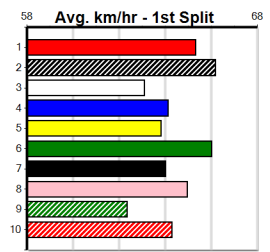

NAGAMBIE GUTTER CLEANING

Distance: 450m, Race Type: Grade 5 T3, Total Prizemoney: $2,925
1st: $1,950, 2nd: $600, 3rd: $300, 4th: $75

COLD THAT NIGHT (2) is well drawn near the inside and his class should prevail here. WREAKING HAVOC (5) is as talented as any of his rivals here and just needs some room in the initial stages to feature. INVICTUS SHARON (4) has early speed.

Watchdog Tips: 2 5 4 1 Bet: Box Trifecta 1,2,4,5 ($10 for 41.67%)

Form Box Wgt Dist Track Date Time BON Margin 1st/2nd (Time) PIR Checked Comment WR Split 1 S/P Grade

AIRTIME INFRARED [5] Can unwind a strong finish, key player. $7.00
Owner(s): ANLON (SYN), J Coburn, S Coburn
Sire: AUSSIE INFRARED Dam: SUBCONSCIOUS
Trainer: John Coburn (Kilmore)

COLD THAT NIGHT [5] Desperate for the inside, class edge, go close. $3.50
Owner(s): J Hamilton
Sire: ZAMBORA BROCKIE Dam: MY AMERICAN GIRL
Trainer: Ian Beattie (Laceyby)

RAGIN' ABLETT [5] Has a solid turn of speed, place chance. $12.00
Owner(s): D Welsh
Sire: DYNA VILLA Dam: HURRICANE QUEEN
Trainer: Jason Wickham (Lara)

INVICTUS SHARON [5] Can challenge for the lead, big chance. $5.50
Owner(s): S Jardine
Sire: FERNANDO BALE Dam: JUBILATION
Trainer: Scott Stefanos (Longwood)

WREAKING HAVOC [5] As talented as these, big show with even luck. $4.00
Owner(s): N Beltran
Sire: FERNANDO BALE Dam: ELUSIVE JEWEL
Trainer: Marlene Schmidt (Devon Meadow)

1

2

3

4

5