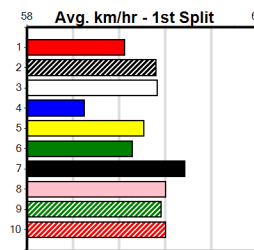

Distance: 390m, Race Type: Tier 3 - Grade 6, Total Prizemoney: $2,925
1st: $1,950, 2nd: $600, 3rd: $300, 4th: $75

Outside brigade could dominate here. CLOISONNE (7) can show that all important early speed and prove hard to catch. HELLO LUNA (8) drops back to a more suitable distance and looks a strong each way chance.

Watchdog Tips: **7** **8** **6** **5** **Bet:** Box Quinella 6,7,8 ($10 for 333.33%)

Form	Box	Wgt	Dist	Track	Date	Time	BON	Margin	1st/2nd (Time)	PIR	Checked	Comment	WR	Split 1	S/P	Grade		
1 SHE'S ON BOOST [6] Comes into calculations off this draw. $4.50																		
WBK		Bitch		Apr-22			Sire: MY REDEEMER		Dam: BELLE'S ON BOOST								Trainer: Danielle Smith (Lara)	
Owner(s): Smith Racing (SYN), D Smith, J Smith																		
Winning Distances: < 300m (0) 300 - 399m (2) 400 - 499m (0) 500 - 599m (0) 600 - 699m (0) > 700m (0)																		
Winning Weights: 27.7(1) 28.2(1)																		
1st	(2)	28.2	390	BAL	R1	15-Mar-24	22.61	22.08	0.50L AMERICAN ANGEL (22.63)	M/22	.	VO	.	8.63	$7.00	M		
2nd	(1)	28.2	390	BAL	R9	21-Mar-24	22.41	22.01	0.50L ARTORIAS BALE (22.39)	Q/12	.	.	.	8.50	$1.90	7		
4th	(5)	28.0	400	WGL	R9	30-Mar-24	23.28	22.74	3.25L OUR MABEL (23.06)	M/25	.	.	.	8.58	$7.00	7		
1st	(5)	27.7	390	WBL	R9	08-Apr-24	22.38	22.23	1.75L BELLA SUPREME (22.50)	Q/11	.	.	.	8.69	$6.50	X67		
5th	(1)	27.7	390	BAL	R3	17-Apr-24	23.04	22.22	7.00L LAMIA LUCIA (22.58)	M/67	.	SW	.	8.70	$7.80	X67		
6th	(4)	28.1	435	SLE	R2	19-May-24	25.15	24.45	6.50L RIBERO (24.72)	M/455	.	.	.	5.46	$17.50	X67		
4th	(4)	28.2	400	GEL	R3	23-May-24	23.17	22.37	5.00L FABRICATE (22.83)	M/44	.	.	.	8.78	$12.00	X67		
2nd	(3)	27.9	390	SHP	R11	29-Jun-24	23.09	22.71	3.25L BLUE RISE (22.87)	M/34	.	.	.	8.80	$11.60	T3-6		
Last 3 wins NOT included above																		
Prize Best Starts Trk/Dts APM																		

Form	Box	Wgt	Dist	Track	Date	Time	BON	Margin	1st/2nd (Time)	PIR	Checked	Comment	WR	Split 1	S/P	Grade		
2 MARKET STACEY [6] Tardy early, has a solid muster, keep safe. $10.00																		
BD		Bitch		Oct-21			Sire: ASTON DEE BEE		Dam: TINA LEE								Trainer: Darren Burkett (Girgarre)	
Owner(s): D Burkett																		
Winning Distances: < 300m (0) 300 - 399m (2) 400 - 499m (0) 500 - 599m (0) 600 - 699m (0) > 700m (0)																		
Winning Weights: 28.1(1) 29.1(1)																		
1st	(5)	28.1	390	SHP	R3	25-Apr-24	22.68	22.31	2.50L MY BRO WHO (22.84)	M/42	.	.	.	8.72	$4.30	7		
7th	(6)	28.4	450	SHP	R5	02-May-24	26.64	25.99	9.00L SINGLE FLICKER (26.02)	S/534	.	.	.	7.03	$16.70	T3-6		
8th	(7)	28.8	390	SHP	R4	16-May-24	22.88	22.11	7.00L HIGHWAY (22.42)	M/78	.	.	.	8.76	$35.20	6G		
2nd	(6)	29.5	390	SHP	R3	23-May-24	22.58	22.21	5.50L ARE YOU NERVOUS (22.21)	S/32	.	.	.	8.64	$22.40	T3-6		
4th	(2)	29.7	390	SHP	R4	30-May-24	22.74	22.15	8.50L TRENSNELLEN (22.15)	S/34	.	.	.	8.90	$17.50	6G		
3rd	(3)	29.7	390	SHP	R3	06-Jun-24	22.99	22.12	5.50L TREND SETTER (22.64)	S/33	.	.	.	8.69	$11.10	T3-6		
5th	(5)	29.8	390	SHP	R10	13-Jun-24	22.72	22.17	6.50L ORIENTAL AURORA (22.29)	M/65	.	.	.	8.88	$13.20	T3-6		
4th	(8)	30.0	390	SHP	R11	29-Jun-24	23.22	22.71	5.50L BLUE RISE (22.87)	S/43	.	.	.	8.80	$5.80	T3-6		
Last 3 wins NOT included above																		
1st	(1)	29.1	390	SHP	R1	05-Mar-24	22.47	22.11	3.25L HARRY CHANA (22.69)	S/41	.	.	.	8.74	$29.70	M		
Prize Best Starts Trk/Dts APM