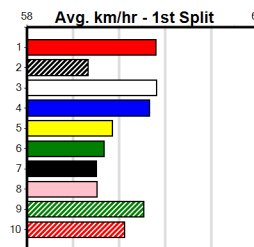

SPORTSBET MAKE IT LOOK EASY

1
10:49AM

(VIC time)

Distance: 450m, Race Type: Tier 3 - Maiden, Total Prizemoney: $2,535
1st: $1,680, 2nd: $520, 3rd: $260, 4th: $75

DALE'S CORNER (4) looks every chance to lead here and in a race that lacks depth he can break through for a well deserved win. JAIMANDY FRANK (1) shows some ability and has been cruelled by bad box draws so from the gun draw looks the improver.

Watchdog Tips: **4** **1** **2** **8** **Bet:** Box Trifecta 1,2,4,8 ($10 for 41.67%)

Form	Box	Wgt	Dist	Track	Date	Time	BON	Margin	1st/2nd (Time)	PIR	Checked	Comment	WR	Split 1	S/P	Grade		
1	JAIMANDY FRANK [M] Drawn to run an improved race, big threat. $3.00																	
	BK	Dog	Feb-21		Sire: ZAMBORA BROCKIE		Dam: PROVEN LEGACY		Trainer: Paul Donohue (Upper Lurg)									
	Owner(s): P Donohue																	
	Winning Distances: < 300m (0) 300 - 399m (0) 400 - 499m (0) 500 - 599m (0) 600 - 699m (0) > 700m (0)																	
	Winning Weights:																	
	2nd (6)	31.4	390	SHP	R5	03-Jun-24	22.40	21.80	4.00L	COUNTY KILDARE (22.14)	Q/33				8.58	$15.30	MH	
	5th (3)	31.6	390	SHP	R2	10-Jun-24	23.14	21.99	13.00	LULU'S RIDE (22.24)	M/45				8.79	$9.10	MSF	
	4th (4)	31.4	390	SHP	R1	27-Jun-24	23.23	22.29	1.5L	FORWARD STEP (23.14)	M/65				8.93	$3.40	M	
	Last 3 wins NOT included above																	
	Box History																	
Bx	1st	2nd	3rd	4th	5th	6th	7th	8th										
1																		
2																		
3																		
4																		
5																		
6																		
7																		
8																		
Prize	$570.00																	
Best	FSTD																	
Starts	3-0-1-0																	
Trk/Dts	0-0-0-0																	
APM	570																	
2	BLUE TICK TYRONE [M] Slow beginner who can charge late, each way. $10.00																	
	F	Dog	May-22		Sire: FERNANDO BALE		Dam: VEGAS TICKET		Trainer: Julie Chilcott (Heathcote)									
	Owner(s): J Chilcott																	
	Winning Distances: < 300m (0) 300 - 399m (0) 400 - 499m (0) 500 - 599m (0) 600 - 699m (0) > 700m (0)																	
	Winning Weights:																	
	4th (4)	27.3	425	BEN	R2	31-May-24	24.77	23.72	6.50L	LIFE'S LESSON (24.32)	S/776				7.00	$10.60	M	
	5th (4)	27.6	410	HOR	R1	04-Jun-24	24.02	22.97	7.50L	PAW LOUIS (23.50)	M/86			W	10.93	$17.40	M	
	4th (1)	27.9	500	BEN	R3	08-Jun-24	29.29	28.58	1.5L	RUNNING BLIND (29.19)	S/876				7.08	$2.90	M	
	3rd (8)	28.0	500	BEN	R2	12-Jun-24	28.94	28.36	8.00L	JALAPENO GEM (28.41)	S/765				6.93	$17.30	M	
	4th (7)	27.4	525	MEP	R1	19-Jun-24	31.10	30.06	12.00	PAW FLASH (30.30)	S/5555				5.45	$26.70	M	
7th (6)	27.8	525	MEP	R2	26-Jun-24	31.57	30.08	14.00	CORONATION DAY (30.59)	S/8866				5.48	$24.60	MH		
Last 3 wins NOT included above																		
Box History																		
Bx	1st	2nd	3rd	4th	5th	6th	7th	8th										
1																		
2																		
3																		
4																		
5																		
6																		
7																		
8																		
Prize	$380.00																	
Best	FSH																	
Starts	6-0-0-1																	
Trk/Dts	0-0-0-0																	
APM	365																	
3	SPARKLE PANTS [M] Handy effort two starts back, keep safe. $10.00																	
	LTF	Bitch	Aug-21		Sire: HARD STYLE RICO		Dam: FAUN FLAME		Trainer: Carol Jackson (Neilborough)									
	Owner(s): Sparkle Racing (SYN), M Dennis, C Dennis																	
	Winning Distances: < 300m (0) 300 - 399m (0) 400 - 499m (0) 500 - 599m (0) 600 - 699m (0) > 700m (0)																	
	Winning Weights:																	
	5th (2)	29.2	390	SHP	R1	05-Mar-24	22.95	22.11	7.00L	MARKET STACEY (22.47)	M/25				8.69	$2.60	M	
	7th (1)	29.3	390	WBL	R1	08-Apr-24	23.84	22.23	17.00	DAPHNEE'S GOLD (22.69)	M/57				9.19	$3.10	M	
	2nd (8)	29.0	410	HOR	R2	12-Apr-24	24.10	23.58	2.50L	MIGHTY MONARCH (23.93)	M/22				10.55	$21.70	M