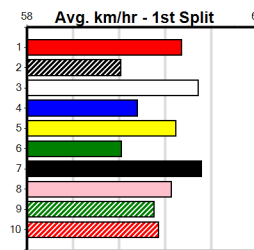

SHEPPARTON NEWS

Distance: 390m, Race Type: Grade 5 T3, Total Prizemoney: $2,925
1st: $1,950, 2nd: $600, 3rd: $300, 4th: $75

BEAR LEE CRIME (8) won a veterans race here 2 starts back off this draw and will find this no harder. ORSON KING (1) is racing with confidence and can set the early tempo off his good draw. RAPIDFIRE FOREST (2) has claims.

Watchdog Tips: 8 1 2 3 Bet: Box Quinella 1,8 ($10 for 1000%)

ORSON KING [5] Racing well, can lead here, big threat. $3.40
WF Dog Mar-20 Sire: ORSON ALLEN Dam: TIGGERLONG SCAR
Owner(s): C Scott Trainer: Jason Formosa (Heathcote)
Winning Distances: < 300m (0) 300 - 399m (13) 400 - 499m (4) 500 - 599m (0) 600 - 699m (0) > 700m (0)
Winning Weights: 29.4(1) 30.7(1) 31.0(1) 31.1(2) 31.2(4) 31.3(1) 31.6(1) 31.8(1) 32.0(3) 32.3(2)
Box History table and Prize Best Starts table included.

RAPIDFIRE FOREST [5] Prefer drawn wide but has the motor, key player. $6.50
BK Dog Jan-21 Sire: BARCIA BALE Dam: WYNBURN LUCIFER
Owner(s): Just for us (SYN), B Hare, C Allen Trainer: Claire Allen (Greendale)
Winning Distances: < 300m (0) 300 - 399m (6) 400 - 499m (8) 500 - 599m (0) 600 - 699m (0) > 700m (0)
Winning Weights: 34.4(1) 34.8(1) 34.9(2) 35.0(1) 35.2(1) 35.3(1) 35.5(2) 35.6(1) 35.7(2) 35.9(1) 36.2(1)
Box History table and Prize Best Starts table included.

KENTUCKY GUS [5] Top winning strike rate, chance with even luck. $6.00
BD Dog Dec-21 Sire: HARD STYLE RICO Dam: AYIA SOPHIA
Owner(s): C Gorgioski Trainer: Jeff Gorgioski (Stanhope)
Winning Distances: < 300m (0) 300 - 399m (5) 400 - 499m (1) 500 - 599m (0) 600 - 699m (0) > 700m (0)
Winning Weights: 34.0(2) 34.7(1) 34.9(1) 35.2(2)
Box History table and Prize Best Starts table included.

THAI MOGWAI [5] Racing well but will need luck from this box. $7.50
BK Dog Oct-21 Sire: BARCIA BALE Dam: ZIPPING JAMIE
Owner(s): S Randle Trainer: Kathrynne Tabb (Lara)
Winning Distances: < 300m (0) 300 - 399m (4) 400 - 499m (2) 500 - 599m (0) 600 - 699m (0) > 700m (0)
Winning Weights: 31.6(1) 32.3(2) 32.4(1) 32.5(1) 32.8(1)
Box History table and Prize Best Starts table included.

ZIP UP ANDY [5] Rarely far away in this company, respect. $7.50
WBK Dog Dec-20 Sire: ZIPPING GARTH Dam: KEEP UP
Owner(s): Greysynd Racing (SYN), W Owen, J Chilcott, A Long Trainer: Julie Chilcott (Heathcote)
Winning Distances: < 300m (0) 300 - 399m (4) 400 - 499m (8) 500 - 599m (0) 600 - 699m (0) > 700m (0)
Winning Weights: 30.7(2) 31.1(1) 31.4(4) 31.5(2) 31.6(2) 31.7(1)
Box History table and Prize Best Starts table included.