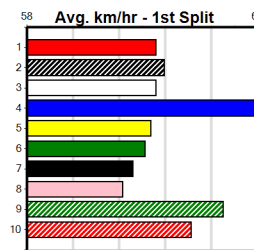

MMS ACCESS

Distance: 390m, Race Type: Grade 5 T3, Total Prizemoney: $2,925
1st: $1,950, 2nd: $600, 3rd: $300, 4th: $75

WE ARE SOUTH (2) overall time when placed here two runs back would most likely be winning this race and she is near faultless at box rise. FULL GLAMOUR (3) can get a nice cart early behind the top elect and a top 3 finish looks on the cards.

Watchdog Tips: 2 3 7 8 Bet: Win 2

THUNDER PIE [5] Comes into calculations off this draw. $13.00
Owner(s): D Shovan
Winning Distances: < 300m (0) 300 - 399m (2) 400 - 499m (1) 500 - 599m (0) 600 - 699m (0) > 700m (0)
Winning Weights: 27.7(1) 29.0(1) 29.1(1)
2nd (7) 28.8 390 SHP R12 09-May-24 22.70 22.22 5.50L RIOT AS ONE (22.35) M/22 . . . . . 8.72 $16.30 5
2nd (1) 28.8 390 SHP R12 16-May-24 22.50 22.11 1.5L SUGAR BOWL ROSE (22.41) Q/11 . . . . . 8.58 $18.10 5
4th (3) 29.1 390 SHP R4 23-May-24 22.98 22.21 9.00L REDSHIFT TANGO (22.36) M/24 . . . . . 8.85 $12.80 T3-5
6th (6) 28.8 390 SHP R10 30-May-24 22.85 22.15 7.50L SUGAR BOWL ROSE (22.33) M/55 . . . . . 8.92 $28.80 5
2nd (3) 28.5 425 BEN R7 08-Jun-24 24.52 24.27 0.75L SCARLETT'S GEM (24.47) Q/111 . . . . . 6.62 $8.70 5
8th (2) 28.3 390 SHP R2 13-Jun-24 23.03 22.17 6.00L MISTER SHOEMAN (22.64) M/78 . . . . . 9.00 $31.10 T3-5
5th (8) 28.5 400 GEL R11 18-Jun-24 23.72 22.63 3.75L BUSHMAN'S ARCHIE (23.47) M/36 . . . . . SW . 8.70 $56.20 5
3rd (8) 28.3 400 GEL R6 22-Jun-24 23.41 22.83 4.75L JOLENE BALE (23.09) M/45 . . . . . W 8.59 $20.20 5
Last 3 wins NOT included above
1st (8) 27.7 400 WGL R3 05-May-22 23.16 22.83 7.50L WINE AND ROSES (23.66) Q/11 . . . . . 8.45 $8.40 T3-M
1st (5) 29.1 390 SHP R4 14-Dec-23 22.62 22.21 1.25L SPOILER ALERT (22.69) Q/11 . . . . . SW . 8.47 $36.30 7
1st (4) 29.0 390 SHP R10 08-Feb-24 22.75 22.17 0.50L SHE IS SCARLET (22.77) Q/44 . . . . . . 8.65 $17.20 6G

WE ARE SOUTH (NSW)[5] Near faultless early, suited here, hard to catch. $2.90
Owner(s): B Kinder
Winning Distances: < 300m (0) 300 - 399m (0) 400 - 499m (3) 500 - 599m (0) 600 - 699m (0) > 700m (0)
Winning Weights: 25.3(1) 25.5(1) 26.1(1)
6th (7) 25.4 390 SHP R4 11-Apr-24 22.71 21.83 9.50L GREEN FLASH (22.07) M/66 . . . . . 8.80 $40.20 6G
1st (6) 25.3 425 BEN R4 01-May-24 24.39 24.35 6.00L CRUISING AMY (24.80) M/211 . . . . . SW . 6.66 $4.50 6G
4th (6) 25.3 425 BEN R12 08-May-24 24.78 23.97 4.75L IDAHO EVIE (24.45) M/234 . . . . . . 6.71 $5.00 T3-5
5th (7) 25.5 450 SHP R7 16-May-24 26.30 25.42 8.50L GOOD MANNER (25.73) M/335 . . . . . . 6.81 $8.70 5
4th (2) 25.5 450 SHP R7 23-May-24 26.10 25.47 2.75L TWILIGHT STYLE (25.91) M/242 . . . . . . 6.74 $14.60 T3-RW
2nd (4) 25.0 425 BEN R10 12-Jun-24 24.62 23.95 1.5L SIALA GIBLET (24.51) Q/111 . . . . . . 6.65 $7.80 5
3rd (8) 25.1 390 SHP R6 20-Jun-24 22.46 22.20 3.75L ASTON ARETHA (22.20) M/33 . . . . . V3 . 8.56 $10.30 5
3rd (1) 25.1 390 SHP R12 27-Jun-24 23.08 22.29 2.50L CLARA STELLA (22.92) Q/11 . . . . . . 8.61 $4.40 5
Last 3 wins NOT included above
1st (8) 26.1 400 GEL R2 12-Sep-23 23.09 22.47 5.00L I'M A GIZMO (23.44) M/31 . . . . . . 8.83 $4.60 M
1st (7) 25.5 400 GEL R4 26-Dec-23 23.18 22.58 0.75L TOM TOM (23.22) Q/11 . . . . . SW . 8.49 $1.70 7