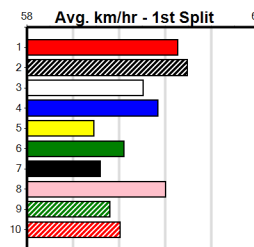

TOPCAT VIDEO

Distance: 450m, Race Type: Tier 3 - Grade 7, Total Prizemoney: $2,925
1st: $1,950, 2nd: $600, 3rd: $300, 4th: $75

Tough race, selecting some value here on an each way basis with expected leader out of the boxes in WARDAN JILUNGIN (1). EXPRESSO BABE (3) can settle on the speed and is as good as chance as any. KID GEORGE (5) can run home into a placing.

Watchdog Tips: 1 3 5 4 **Bet:** Win 1

1

WARDAN JILUNGIN [7] **Can explode out to an early lead, value tip.** **$12.00**

BK Bitch Mar-22 **Sire: ASTON DUKE** **Dam: TIBIALIS**

Owner(s): Whitson and Medcraft (SYN), L Medcraft, S Medcraft, A Whitson **Trainer: Leland Medcraft (Kamarooka)**

Winning Distances: < 300m (0) 300 - 399m (1) 400 - 499m (0) 500 - 599m (0) 600 - 699m (0) > 700m (0)

Winning Weights: 26.7(1)

Box	1st	2nd	3rd	4th	5th	6th	7th	8th
1					1	1		
2	1							3
3						1	1	
4			1				1	
5		1	1	1			1	2
6								1
7	1							1
8					1			1

Last 3 wins NOT included above

Form Box	Wgt	Dist	Track	Date	Time	BON	Margin	1st/2nd (Time)	PIR	Checked	Comment	W/R	Split 1	S/P	Grade
6th (5)	26.6	390	SHP	R3	09-May-24	23.20	22.22	7.50L MOVE OF MAGNUS (22.68)	M/68				8.81	$21.50	7
6th (1)	26.3	400	GEL	R9	14-May-24	23.58	22.84	7.00L DAPHNEE'S GOLD (23.10)	Q/16				8.57	$22.30	7
8th (5)	26.5	450	BAL	R9	19-May-24	27.44	25.88	23.00 SILVER MACHINE (25.88)	M/468		VO		6.75	$82.90	T3-7
7th (5)	26.5	300	HVL	R3	29-May-24	17.58	16.76	4.75L DONEGAL EXPRESS (17.25)	M/3				4.00	$34.60	7
5th (8)	26.8	425	BEN	R9	08-Jun-24	25.20	24.27	8.50L BUN WILDFIRE (24.61)	M/125				6.72	$18.00	7
7th (3)	26.8	425	BEN	R4	12-Jun-24	25.07	23.95	4.00L AEROBIC ICE AGE (24.80)	Q/114				6.59	$35.40	7
2nd (1)	26.6	450	SHP	R10	20-Jun-24	25.89	25.40	4.50L UP IN ARMS (25.58)	Q/122				6.68	$36.10	X67
3rd (5)	26.7	450	SHP	R9	29-Jun-24	26.75	26.14	5.50L SIN CITY MARV (26.40)	Q/123				6.75	$31.60	T3-7
1st (7)	26.7	300	HVL	R2	08-Mar-24	17.28	16.71	0.25L HARD ROTOR/RIPPED	M/2				3.93	$11.30	T3-M

2

2

VIRAT [7] **Improved run last time but find this harder.** **$8.00**

BK Dog Oct-22 **Sire: ASTON RUPEE** **Dam: SLINKY INKY**

Owner(s): M Haines **Trainer: James Shaw (Seymour)**

Winning Distances: < 300m (0) 300 - 399m (0) 400 - 499m (1) 500 - 599m (0) 600 - 699m (0) > 700m (0)

Winning Weights: 31.6(1)

Box	1st	2nd	3rd	4th	5th	6th	7th	8th
1								
2								
3								
4								
5								
6						2		
7	1							
8								

Last 3 wins NOT included above

Form Box	Wgt	Dist	Track	Date	Time	BON	Margin	1st/2nd (Time)	PIR	Checked	Comment	W/R	Split 1	S/P	Grade
6th (6)	30.9	450	SHP	R9	03-Jun-24	25.99	24.99	9.00L REANNA'S PRIDE (25.38)	M/656				6.92	$17.40	MH
6th (6)	30.9	450	WBL	R1	13-Jun-24	26.46	25.20	16.00 MAGNUM RIOT (25.41)	M/467				6.77	$17.60	MH
1st (7)	31.6	450	SHP	R2	27-Jun-24	26.31	25.71	0.75L SCOTTY'S STACY (26.35)	Q/121				6.74	$4.50	M

3