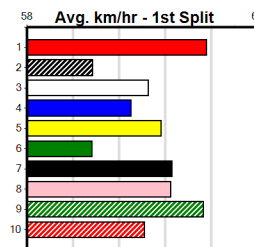

HATENNA BALE (8) has been racing well in tougher company and can return to the winners list here. PAT PENNY (1) is drawn to settle closer than usual. ULTIMATE JEWEL (4) on her best form would be right in this.

Watchdog Tips: **8** **1** **4** **7** Bet: Win 8

1 PAT PENNY [5] Biks Drawn to settler closer than usual, big danger. $3.50
BK Bitch Sep-21 Sire: RAW ABILITY Dam: PAT ME AGAIN Trainer: Donald Jarvis (Sydenham)
Winning Distances: < 300m (0) 300 - 399m (4) 400 - 499m (0) 500 - 599m (0) 600 - 699m (0) > 700m (0)
Winning Weights: 27.3(2) 27.4(1) 27.5(1)
2nd (7) 27.0 390 BAL R4 25-Mar-24 22.50 22.25 3.00L JAG FERNANDO (22.30) M/42 . . . . 8.59 $2.90 T3-5
6th (5) 26.8 390 BAL R9 03-Apr-24 22.79 21.97 7.00L RUBY'S DESIRE (22.33) M/57 . . . . 8.61 $16.80 5
5th (8) 27.0 425 BEN R11 10-Apr-24 24.75 24.18 2.25L BLACKJACK TIGER (24.60) M/223 . . . . 6.65 $2.10 T3-5
1st (7) 27.4 390 BAL R4 22-Apr-24 22.38 22.24 4.25L MY GIRL TORI (22.68) M/22 . . . . SW 8.53 $2.10 T3-5
4th (3) 27.2 350 HVL R5 05-May-24 19.61 19.09 4.25L GRETTEL'S GIRL (19.33) M/3 . . . . V10 6.60 $10.10 5
ST (-) 26.7 300 HVL 24-May-24 16.92 . . . . 2.75L Trial Cleared M/22 . . . . 1of5 4.04 . ST 4.04 . ST 4.04
3rd (8) 27.0 300 HVL R11 16-Jun-24 17.10 16.69 3.5L MILLIE (16.86) M/5 . . . . 4.04 $5.20 5
4th (7) 26.8 350 HVL R7 21-Jun-24 19.72 19.54 1.75L REAR VIEW MIRROR (19.61) M/5 . . . . 6.72 $3.70 T3-5
Last 3 wins NOT included above
1st (8) 27.3 390 BAL R1 08-Jul-23 22.95 22.53 2.00L JACK'S REGRET (23.07) S/23 . . . . 8.77 $3.10 M
1st (7) 27.3 350 HVL R3 14-Jul-23 19.53 19.35 2.50L BARCIA BEACH (19.71) M/1 . . . . 6.62 $18.30 T3-7
1st (5) 27.5 350 HVL R7 28-Sep-23 19.51 19.50 3.75L SECOND OPINION (19.77) M/1 . . . . 6.58 $8.00 T3-RW

2 SQUIGGLY PAPA [5] Has talent but box manners are a worry, keep safe $12.00
BK Dog Feb-21 Sire: MEPUNGA BLAZER Dam: HEADSPACE Trainer: Kathrynne Tabb (Lara)
Winning Distances: < 300m (0) 300 - 399m (0) 400 - 499m (6) 500 - 599m (0) 600 - 699m (0) > 700m (0)
Winning Weights: 29.8(1) 29.9(1) 30.2(2) 30.4(1) 31.5(1)
7th (6) 30.3 350 HVL R6 19-May-24 19.94 19.28 9.00L WILL VANSON (19.34) $31.40 5H
3rd (7) 30.2 450 BAL R12 27-May-24 25.92 25.38 6.00L ASTON GAGA (25.51) M/773 . . . . 6.96 $20.10 SH
1st (3) 30.4 450 SHP R7 30-May-24 25.51 25.51 1.25L RIOT AS ONE (25.59) M/111 . . . . 6.77 $14.30 5
1st (7) 29.9 450 TRA R8 03-Jun-24 25.80 25.80 2.00L CINTA'S GIFT (25.92) Q/221 . . . . 6.83 $7.40 5
4th (3) 29.8 400 GEL R10 07-Jun-24 23.26 22.31 8.50L BLACKPOOL BLADE (22.68) M/54 . . . . 8.98 $6.90 5H
5th (4) 30.0 450 TRA R12 12-Jun-24 25.99 25.02 3.75L HIERARCHY (25.73) M/855 . . . . 6.90 $24.60 5NP
7th (1) 29.4 395 TRA R7 17-Jun-24 22.74 21.97 10.00 TROPICANA (22.04) S/887 . . . . 3.97 $34.70 SH
7th (3) 29.2 400 GEL R10 22-Jun-24 23.49 22.83 8.00L SPRING BRUMBY (22.95) M/77 . . . . 8.99 $26.80 5
Last 3 wins NOT included above
1st (3) 30.2 400 GEL R12 20-Feb-24 22.92 22.58 6.00L MAX INFERNO (23.32) M/43 . . . . 8.84 $9.70 T3-7
1st (8) 30.2 410 HOR R10 29-Mar-24 23.34 23.23 0.50L GYPSY ORDAIN (23.37) S/33 . . . . 10.56 $13.20 X67
1st (5) 29.8 450 WBL R7 04-Apr-24 25.58 24.72 3.25L GAPING MARGIN (25.79) S/421 . . . . SW 6.82 $28.20 5