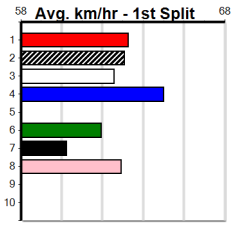

Watchdog Tips: 0 0 0 0 Bet:

Table header with columns: Form, Box, Weight, Dist, Track, Date, Time, BON, Margin, 1st/2nd (Time), PIR, Checked, Comment, W/R, Split 1, S/P, Grade

Race 1: ABYSMAL [5]. Trainer: Gordon Edwards (Cranbourne West). Includes horse details, winning boxes, and prize breakdown.

Race 2: SMOOTH CRUISER [5]. Trainer: Malcolm Carr (Devon Meadows). Includes horse details, winning boxes, and prize breakdown.

Race 3: BE YOURSELF [5]. Trainer: Gary Mcmillan (Nambrok). Includes horse details, winning boxes, and prize breakdown.

Race 4: ZIPPING PATTY (NSW)[5]. Trainer: Darrell Saunders (Somerville). Includes horse details, winning boxes, and prize breakdown.

Race 5: *** VACANT BOX ***. No horse details or prize breakdown provided.

Race 6: WHERE'S FIFTY [5]. Trainer: Justin Bowman (Kilmany). Includes horse details, winning boxes, and prize breakdown.

Race 7: DR. ZEPPELIN [5]. Trainer: Marcus McMahon (Darriman). Includes horse details, winning boxes, and prize breakdown.

Race 8: CALIMO [5]. Trainer: John Connor (Rosedale). Includes horse details, winning boxes, and prize breakdown.

Race 9: *** NO RESERVE ***. No horse details or prize breakdown provided.

Race 10: *** NO RESERVE ***. No horse details or prize breakdown provided.