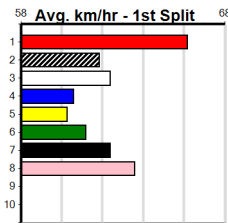

9

5:48PM
(VIC time)

Watchdog Tips:

0

0

0

0

Bet: .

Form Box Weight Dist Track Date Time BON Margin 1st/2nd (Time) PIR Checked Comment W/R Split 1 S/P Grade

1 INTER TERRA [6]

BK B Sep-21 AUSSIE INFRARED

Trainer: **Joe Interligi (Dandenong North)**

2nd	(5)	27.3	395	TRA	R9	10-Jun-24	22.77	22.29
4th	(1)	27.7	400	WGL	R10	20-Jun-24	23.21	22.89
3rd	(8)	27.4	390	SHP	R10	27-Jun-24	23.00	22.29
3rd	(8)	27.7	300	HVL	R9	01-Jul-24	17.16	16.87

Owner(s): TONY AND JOE (SYN), T Interligi, J Interligi

INTER SANTINA

Winning Boxes

1	2	3	4	5	6	7	8
						1	1
Prize	$3,460.00						
Best	NBT						
Starts	23-2-1-6						
Trk/Dst	1-0-1-0						
APM	$2570						

ENG HVL 2024-07-05

2 BE LITTLE [6]

BK D Nov-20 BERNARDO

Trainer: **Gary Mcmillan (Nambrok)**

6th	(1)	31.5	510	SLE	R5	09-Jun-24	30.48	28.73
6th	(2)	31.1	350	TRA	R2	21-Jun-24	20.81	19.98
2nd	(8)	30.8	400	WGL	R10	27-Jun-24	23.09	22.85
6th	(1)	31.2	400	WGL	R3	02-Jul-24	23.72	22.51

Owner(s): G Mcmillan

ZIPPING TINA

Winning Boxes

1	2	3	4	5	6	7	8
1							1
Prize	$10,910.71						
Best	NBT						
Starts	53-2-8-15						
Trk/Dst	14-0-1-5						
APM	$3146						

3 PARIS CALLING [6]

WF B Oct-21 OUT OF RANGE

Trainer: **William Major (Tanjil South)**

4th	(7)	28.2	395	TRA	R5	12-Jun-24	22.74	22.45
7th	(8)	28.3	435	SLE	R9	19-Jun-24	25.31	24.41
2nd	(7)	28.1	300	HVL	R9	28-Jun-24	17.07	16.68
6th	(2)	28.1	400	WGL	R4	02-Jul-24	23.67	22.51

Owner(s): S Porteus

TAYLOR'S CHIP

Winning Boxes

1	2	3	4	5	6	7	8
	1			1			
Prize	$7,075.00						
Best	NBT						
Starts	26-2-4-3						
Trk/Dst	3-0-0-0						
APM	$4037						

4 XARN BALE [6] Biks

F D Nov-21 RT'S BO JANGLES

Trainer: **Tammy Kennedy-harris (Devon Meadows)**

6th	(4)	38.9	400	WGL	R10	20-Jun-24	23.26	22.89
4th	(5)	39.0	390	BAL	R3	23-Jun-24	23.00	22.22
4th	(6)	38.5	450	SHP	R7	29-Jun-24	26.80	26.14
5th	(5)	38.0	400	GEL	R11	02-Jul-24	23.23	22.88

Owner(s): L Harris

DYNA YAMI

Winning Boxes

1	2	3	4	5	6	7	8
1			1				
Prize	$4,835.00						
Best	22.70						
Starts	32-2-2-3						
Trk/Dst	6-1-0-0						
APM	$1982						

5 ELITE DARA [6]

BK D Jun-22 BERNARDO

Trainer: **Judith McMahon (Darriman)**

7th	(7)	33.7	435	SLE	R4	05-Jun-24	25.34	24.37
1st	(6)	33.9	510	SLE	R6	09-Jun-24	29.39	28.73
8th	(5)	34.3	510	SLE	R5	16-Jun-24	30.42	28.62
7th	(1)	33.7	435	SLE	R3	03-Jul-24	25.33	24.41

Owner(s): Elite Greyhounds (SYN), J Timperley, D Rhoden, D O'meachair, B Telford

SUFFRAGETTE

Winning Boxes

1	2	3	4	5	6	7	8
1					1		
Prize	$4,430.00						
Best	FSTD						
Starts	9-2-1-0						
Trk/Dst	0-0-0-0						
APM	$3990						

6 JOHNSON STREET [6]

BK B Jun-22 BERNARDO

Trainer: **William McMahon (Darriman)**

7th	(5)	29.3	510	SLE	R6	09-Jun-24	30.11	28.73
5th	(3)	29.4	435	SLE	R9	19-Jun-24	24.91	24.41
5th	(4)	29.4	435	SLE	R3	26-Jun-24	25.14	24.20
3rd	(2)	29.4	435	SLE	R3	03-Jul-24	24.95	24.41

Owner(s): G Slattery

SUFFRAGETTE

Winning Boxes

1	2	3	4	5	6	7	8
	1					1	
Prize	$4,595.63						
Best	NBT						
Starts	12-2-0-1						
Trk/Dst	2-0-0-0						
APM	$3327						

7 HURRICANE DAISY [6]

BK B Apr-20 HECTON BALE

Trainer: **Victoria Sultana (Traralgar East)**

5th	(7)	31.1	400	WGL	R11	25-Apr-24	23.77	22.52
8th	(1)	31.0	395	TRA	R10	13-May-24	23.28	22.53
7th	(4)	30.6	435	SLE	R10	27-May-24	25.61	24.27
8th	(8)	30.8	400	WGL	R3	06-Jun-24	23.72	22.39

Owner(s): V Sultana

HURRICANE BILLIE

Winning Boxes