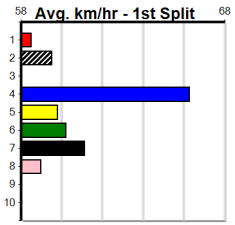

Traralgon

SINCLAIR FENCING (275+RANK)

Distance: 350m, Race Type: Maiden, Total Prizemoney: $1,530
1st: $1,000, 2nd: $320, 3rd: $160, 4th: $50

1
3:02PM
(VIC time)

Watchdog Tips: 0 0 0 0 Bet:

Table containing 10 race entries (BOIL THE BILLY, MORE CAKE, WHISKEY SPLASH, TERRY'S JEANS, HURRICANE ELSIE, LAKEVIEW APRIL, OUR IVIE ROSE, VIC ROSE, NO RESERVE) with columns for Form, Box, Weight, Dist, Track, Date, Time, BON, Margin, 1st/2nd (Time), PIR, Checked, Comment, W/R, Split 1, S/P, Grade, and Winning Boxes. Each entry includes horse name, trainer, and performance details.