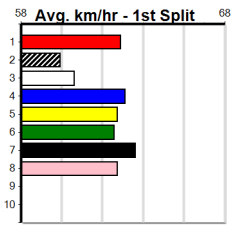

SPORTSBET BET WITH MATES (275+RAN)

Distance: 500m, Race Type: Grade 5, Total Prizemoney: $1,740
1st: $1,150, 2nd: $360, 3rd: $180, 4th: $50

Watchdog Tips: **0** **0** **0** **0** **Bet:** _____