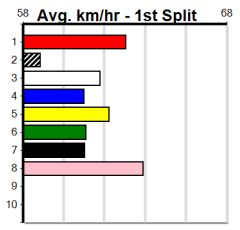

Traralgon

MR AUDACIOUS AT STUD (275+RANK)

Distance: 395m, Race Type: Grade 7, Total Prizemoney: $1,530
1st: $1,000, 2nd: $320, 3rd: $160, 4th: $50

3
3:42PM
(VIC time)

Watchdog Tips: 0 0 0 0 **Bet:** .

Table with columns: Form, Box, Weight, Dist, Track, Date, Time, BON, Margin, 1st/2nd (Time), PIR, Checked, Comment, W/R, Split 1, S/P, Grade. Contains 10 race entries (1-10) with details on horses, trainers, and winning boxes.