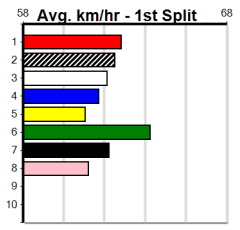

Watchdog Tips: 0 0 0 0 Bet: .

Main race results table with columns: Form, Box, Weight, Dist, Track, Date, Time, BON, Margin, 1st/2nd (Time), PIR, Checked, Comment, W/R, Split 1, S/P, Grade. Includes race details for 10 races (ZAPPY BALE, HURRICANE MAX, MEGA BANJO BOY, ADAM'S BACK, WHY NOT LILAH, JENNA, VIPER, BLACK PRESTIGE, NO RESERVE).