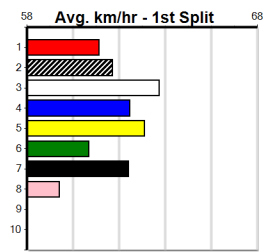

SPORTSBET NOBODY DOES IT EASIER (275+)

Distance: 450m, Race Type: Mixed 6/7, Total Prizemoney: $1,530
1st: $1,000, 2nd: $320, 3rd: $160, 4th: $50

Watchdog Tips: [ ] [ ] [ ] [ ] Bet: [ ]

Form Box Wgt Dist Track Date Time BON Margin 1st/2nd (Time) PIR Checked Comment W/R Split 1 S/P Grade

MR. DRIFTER [7]
BK Dog Apr-21 Sire: FLYNN Dam: LADY PROFIT
Owner(s): E MCGOVERN
Trainer: Jessica MCGOVERN (Rosedale)
ENG WGL 2024-07-04
Winning Distances: < 300m (0) 300 - 399m (0) 400 - 499m (1) 500 - 599m (0) 600 - 699m (0) > 700m (0)
Winning Weights: 29.3(1)
Box History table and Prize Best Starts table included.

MASTER EDUARDO (SA)[7]
BK Dog Jan-21 Sire: AUSSIE INFRARED Dam: PRECIOUS DESTINI
Owner(s): T WHITFORD
Trainer: Scott DEPPERLER (Morwell)
Winning Distances: < 300m (0) 300 - 399m (0) 400 - 499m (1) 500 - 599m (0) 600 - 699m (0) > 700m (0)
Winning Weights: 32.4(1)
Box History table and Prize Best Starts table included.

RANGER'S GIRL [6]
BK Bitch Apr-22 Sire: OUT OF RANGE Dam: FREEDOM FIRE
Owner(s): J CARR
Trainer: Anne CARR (Devon Meadows)
Winning Distances: < 300m (0) 300 - 399m (1) 400 - 499m (1) 500 - 599m (0) 600 - 699m (0) > 700m (0)
Winning Weights: 26.9(2)
Box History table and Prize Best Starts table included.

MAD KEV [6]
BK Dog May-22 Sire: SUPERIOR PANAMA Dam: BLAZIN' REGGIE
Owner(s): V JOHNSON
Trainer: Gerry ORR (Newborough)
Winning Distances: < 300m (0) 300 - 399m (0) 400 - 499m (1) 500 - 599m (1) 600 - 699m (0) > 700m (0)
Winning Weights: 30.4(1) 31.2(1)
Box History table and Prize Best Starts table included.

BE GRACEFUL [6]
BK Bitch Nov-20 Sire: BERNARDO Dam: ZIPPING TINA
Owner(s): G MCMILLAN
Trainer: Elaine WOOD (Nambrok)
ENG WGL 2024-07-04
Winning Distances: < 300m (0) 300 - 399m (1) 400 - 499m (1) 500 - 599m (0) 600 - 699m (0) > 700m (0)
Winning Weights: 26.2(1) 27.1(1)
Box History table and Prize Best Starts table included.

1

2

3

4

5