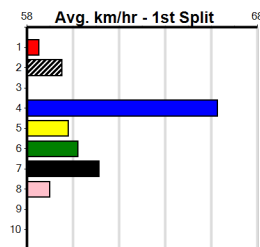

Traralgon

1

3:02PM

(VIC time)

SINCLAIR FENCING (275+RANK)

Distance: 350m, Race Type: Maiden, Total Prizemoney: $1,530
1st: $1,000, 2nd: $320, 3rd: $160, 4th: $50

Watchdog Tips:

Bet:

Form Box	Wgt	Dist	Track	Date	Time	BON	Margin	1st/2nd (Time)	PIR	Checked	Comment	WR	Split 1	S/P	Grade

1

BOIL THE BILLY [M]
BD Dog May-22 Sire: MY REDEEMER Dam: PLEACH
Owner(s): C Fulford Trainer: Lindsay Fulford (Maffra)
Winning Distances: < 300m (0) 300 - 399m (0) 400 - 499m (0) 500 - 599m (0) 600 - 699m (0) > 700m (0)
ENG TRA 2024-07-05

Winning Weights:

Box	1st	2nd	3rd	4th	5th	6th	7th	8th
1								
2								
3					1			
4			1					
5								1
6								
7					1			
8					1			1

Prize Best $260.00 NBT
Starts 6-0-0-1
Trk/Dts 3-0-0-1
APM 208

Box History

2

MORE CAKE [M]
BD Bitch Feb-22 Sire: ZAMBORA BROCKIE Dam: SHE'S A BLAZIN'
Owner(s): R Whitford Trainer: Robert Whitford (Yarram)

Winning Distances: < 300m (0) 300 - 399m (0) 400 - 499m (0) 500 - 599m (0) 600 - 699m (0) > 700m (0)

Winning Weights:

Box	1st	2nd	3rd	4th	5th	6th	7th	8th
1								
2								
3								1
4								
5							2	
6								
7								
8								

Prize Best $0.00 FSH
Starts 3-0-0-0
Trk/Dts 0-0-0-0
APM 0

Box History

3

WHISKEY SPLASH [M]
WBK Bitch Apr-21 Sire: WHISKEY RIOT Dam: LEKTRA MISS
Owner(s): J Belsham Trainer: Damien Belsham (Longwarry)

Winning Distances: < 300m (0) 300 - 399m (0) 400 - 499m (0) 500 - 599m (0) 600 - 699m (0) > 700m (0)

Winning Weights:

Box	1st	2nd	3rd	4th	5th	6th	7th	8th
1		1						1
2								
3		1				2		
4			2					
5			1			1	1	2
6								3
7				1				1
8		1	1			2	2	1

Prize Best $1650.00 NBT
Starts 24-0-3-4
Trk/Dts 16-0-2-3
APM 436

Box History

4

TERRY'S JEANS [M]
F Dog Oct-21 Sire: BARCIA BALE Dam: ZIPPING JAMIE
Owner(s): S Randle Trainer: Stephen Tabb (Lara)

Winning Distances: < 300m (0) 300 - 399m (0) 400 - 499m (0) 500 - 599m (0) 600 - 699m (0) > 700m (0)

Winning Weights:

Box	1st	2nd	3rd	4th	5th	6th	7th	8th
1								
2					1			
3					1			2
4								
5		1		1				
6				1	1		1	1
7								
8				2				

Prize Best $550.00 NBT
Starts 12-0-1-0
Trk/Dts 3-0-1-0
APM 388

Box History

5

HURRICANE ELSIE [M]
BK Bitch Apr-22 Sire: ZACK MONELLI Dam: JOSIE'S ENTITY
Owner(s): J Sultana Trainer: Joseph Sultana (Trafalgar East)

Winning Distances: < 300m (0) 300 - 399m (0) 400 - 499m (0) 500 - 599m (0) 600 - 699m (0) > 700m (0)

Winning Weights:

Box	1st	2nd	3rd	4th	5th	6th	7th	8th
1								
2								
3								
4						1	1	
5							1	1
6								
7								
8								

Prize Best $0.00 NBT
Starts 4-0-0-0
Trk/Dts 1-0-0-0
APM 0

Box History