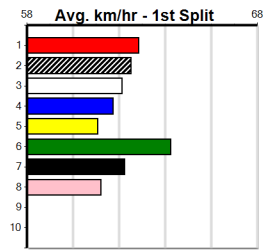

SPORTSBET BS RESPONSIBLY (275+RANK)

Distance: 395m, Race Type: Grade 5, Total Prizemoney: $1,530
1st: $1,000, 2nd: $320, 3rd: $160, 4th: $50

Watchdog Tips: [ ] [ ] [ ] [ ] Bet: [ ]

Detailed race listing for ZAPPY BALE (NSW)[5]. Includes owner, sire, dam, trainer, and a table of race results with columns for rank, dog name, track, date, time, and margin.

Detailed race listing for HURRICANE MAX [5]. Includes owner, sire, dam, trainer, and a table of race results with columns for rank, dog name, track, date, time, and margin.

Detailed race listing for MEGA BANJO BOY [5]. Includes owner, sire, dam, trainer, and a table of race results with columns for rank, dog name, track, date, time, and margin.

Detailed race listing for ADAM'S BACK [5]. Includes owner, sire, dam, trainer, and a table of race results with columns for rank, dog name, track, date, time, and margin.

Detailed race listing for WHY NOT LILAH [5]. Includes owner, sire, dam, trainer, and a table of race results with columns for rank, dog name, track, date, time, and margin.