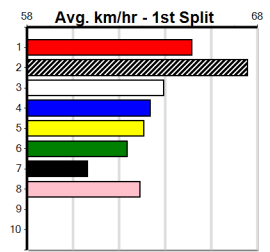

SPORTSBET GREEN TICKS (275+RANK)

Distance: 395m, Race Type: Grade 5, Total Prizemoney: $1,530
1st: $1,000, 2nd: $320, 3rd: $160, 4th: $50

Watchdog Tips:

Bet:

Form Box Wgt Dist Track Date Time BON Margin 1st/2nd (Time) PIR Checked Comment W/R Split 1 S/P Grade

INTER TRIGON [5]
BK Dog Sep-21 Sire: AUSSIE INFRARED Dam: INTER SANTINA
Owner(s): TONY AND JOE (SYN), T Interligi, J Interligi
Trainer: Tony Interligi (Endeavour Hills)
Winning Distances: < 300m (0) 300 - 399m (3) 400 - 499m (1) 500 - 599m (0) 600 - 699m (0) > 700m (0)
Winning Weights: 31.6(1) 32.5(1) 32.6(1) 32.7(1)
Box History table with 8 columns (1st-8th) and 8 rows (1-8).

INTER BLACK FIRE [5]
BK Bitch Sep-21 Sire: AUSSIE INFRARED Dam: INTER SANTINA
Owner(s): TONY AND JOE (SYN), T Interligi, J Interligi
Trainer: Tony Interligi (Endeavour Hills)
Winning Distances: < 300m (0) 300 - 399m (5) 400 - 499m (0) 500 - 599m (0) 600 - 699m (0) > 700m (0)
Winning Weights: 25.6(1) 25.7(1) 25.9(1) 26.1(1) 26.4(1)
Box History table with 8 columns (1st-8th) and 8 rows (1-8).

BEFORE NOON [5]
BK Bitch Apr-20 Sire: BEAST UNLEASHED Dam: IRISIZE
Owner(s): D Williamson
Trainer: Dean Williamson (Moe)
Winning Distances: < 300m (0) 300 - 399m (3) 400 - 499m (2) 500 - 599m (0) 600 - 699m (0) > 700m (0)
Winning Weights: 25.7(1) 26.0(1) 26.1(1) 26.4(1) 26.5(1)
Box History table with 8 columns (1st-8th) and 8 rows (1-8).

NO DOORS [5]
BD Dog Feb-21 Sire: FERNANDO BALE Dam: DR. MINO
Owner(s): R Winter
Trainer: Ronald Winter (Denison)
Winning Distances: < 300m (0) 300 - 399m (4) 400 - 499m (2) 500 - 599m (0) 600 - 699m (0) > 700m (0)
Winning Weights: 29.9(1) 30.1(1) 30.2(1) 30.3(1) 30.4(1) 30.6(1)
Box History table with 8 columns (1st-8th) and 8 rows (1-8).

WHY NOT EMILY [5]
BK Bitch Sep-20 Sire: BERNARDO Dam: WHY NOT GINGER
Owner(s): G Carter
Trainer: Leigh Carter (Devon Meadows)
Winning Distances: < 300m (0) 300 - 399m (2) 400 - 499m (3) 500 - 599m (0) 600 - 699m (0) > 700m (0)
Winning Weights: 26.9(1) 27.1(1) 27.2(1) 27.4(2)
Box History table with 8 columns (1st-8th) and 8 rows (1-8).