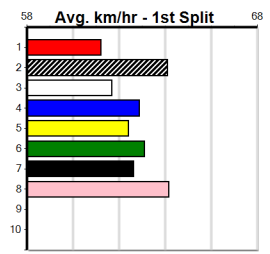

DOWNLOAD THE WATCHDOG APP (275+RANK)

Distance: 350m, Race Type: Grade 5, Total Prizemoney: $1,530
1st: $1,000, 2nd: $320, 3rd: $160, 4th: $50

Watchdog Tips: [ ] [ ] [ ] [ ] Bet: [ ]

1 HEAD BIN [5]
BD Dog Aug-20 Sire: ASTON DEE BEE Dam: DESTINI GOLD
Owner(s): N Bischard
Trainer: Neville Bischard (Cohuna)
Winning Distances: < 300m (0) 300 - 399m (5) 400 - 499m (0) 500 - 599m (0) 600 - 699m (0) > 700m (0)
Winning Weights: 33.9(2) 34.0(1) 34.1(1) 34.2(1)
Box History table and Prize Best Starts table included.

2 BE CHARMING [5]
BK Dog Nov-20 Sire: BERNARDO Dam: ZIPPING TINA
Owner(s): G Mcmillan
Trainer: Gary Mcmillan (Nambrok)
Winning Distances: < 300m (0) 300 - 399m (6) 400 - 499m (0) 500 - 599m (0) 600 - 699m (0) > 700m (0)
Winning Weights: 31.0(1) 31.3(1) 31.4(1) 31.8(1) 32.1(1) 32.7(1)
Box History table and Prize Best Starts table included.

3 NOLAN BALE (NSW)[5]
WBK Dog Oct-21 Sire: NEED MY MONEYNOW Dam: DYNA GERTIE
Owner(s): L Harris
Trainer: Tammy Kennedy-harris (Devon M)
Winning Distances: < 300m (0) 300 - 399m (3) 400 - 499m (0) 500 - 599m (0) 600 - 699m (0) > 700m (0)
Winning Weights: 29.5(1) 30.1(1) 30.2(1)
Box History table and Prize Best Starts table included.

4 UNDER HIS SPELL [5]
BK Dog Dec-19 Sire: MOREIRA Dam: REALLY MAGIC
Owner(s): I Dann
Trainer: Ian Dann (Whitelaw)
ENG TRA 2024-07-05
Winning Distances: < 300m (0) 300 - 399m (5) 400 - 499m (4) 500 - 599m (0) 600 - 699m (0) > 700m (0)
Winning Weights: 30.4(1) 30.9(1) 31.0(1) 31.4(1) 32.0(1) 32.4(1) 32.5(1) 32.6(1) 33.4(1)
Box History table and Prize Best Starts table included.

5 ZAR ZAR BING [5]
WBK Bitch Jun-20 Sire: DJAYS OCTANE Dam: LEKTRA MISS
Owner(s): J Belsham
Trainer: Damien Belsham (Longwarry)
Winning Distances: < 300m (0) 300 - 399m (4) 400 - 499m (0) 500 - 599m (0) 600 - 699m (0) > 700m (0)
Winning Weights: 25.9(1) 26.5(2) 26.7(1)
Box History table and Prize Best Starts table included.