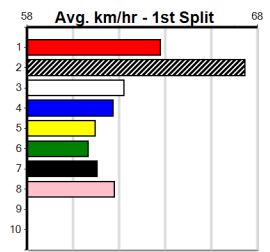

KISS PROFESSIONAL SOLUTIONS (275+RANK)

Distance: 350m, Race Type: Mixed 6/7, Total Prizemoney: $1,530
1st: $1,000, 2nd: $320, 3rd: $160, 4th: $50

Watchdog Tips:

Bet:

Table header for race results: Form Box Wgt Dist Track Date Time BON Margin 1st/2nd (Time) PIR Checked Comment W/R Split 1 S/P Grade

1

OUT OF TRICKS [7]

WF Bitch Oct-21 Sire: OUT OF RANGE Dam: TAYLOR'S CHIP
Owner(s): S Porteus
Winning Distances: < 300m (0) 300 - 399m (1) 400 - 499m (0) 500 - 599m (0) 600 - 699m (0) > 700m (0)

Main table for race 1 results, including columns for horse number, sex, weight, distance, track, date, time, BON, margin, and other details.

Box History

Box History table for race 1, showing counts for boxes 1-8 across splits 1st, 2nd, 3rd, 4th, 5th, 6th, 7th, 8th.

2

INTER MARY [7]

BK Bitch Oct-19 Sire: KINLOCH BRAE Dam: INTER LUCY
Owner(s): J Sultana
Winning Distances: < 300m (0) 300 - 399m (1) 400 - 499m (0) 500 - 599m (0) 600 - 699m (0) > 700m (0)

Main table for race 2 results, including columns for horse number, sex, weight, distance, track, date, time, BON, margin, and other details.

Box History

Box History table for race 2, showing counts for boxes 1-8 across splits 1st, 2nd, 3rd, 4th, 5th, 6th, 7th, 8th.

3

RUSTY PIE [6]

BK Bitch Mar-22 Sire: GOOD ODDS HARADA Dam: WHITNEY SHOWGIR
Owner(s): B Sands
Winning Distances: < 300m (0) 300 - 399m (1) 400 - 499m (1) 500 - 599m (0) 600 - 699m (0) > 700m (0)

Main table for race 3 results, including columns for horse number, sex, weight, distance, track, date, time, BON, margin, and other details.

Box History

Box History table for race 3, showing counts for boxes 1-8 across splits 1st, 2nd, 3rd, 4th, 5th, 6th, 7th, 8th.

4

MR. HOLIDAY (NSW)[6]

BK Dog Dec-20 Sire: ZAMBORA BROCKIE Dam: FOXY FIREBALL
Owner(s): G Mcmillan
Winning Distances: < 300m (0) 300 - 399m (2) 400 - 499m (0) 500 - 599m (0) 600 - 699m (0) > 700m (0)

Main table for race 4 results, including columns for horse number, sex, weight, distance, track, date, time, BON, margin, and other details.

Box History

Box History table for race 4, showing counts for boxes 1-8 across splits 1st, 2nd, 3rd, 4th, 5th, 6th, 7th, 8th.

5

DONATELLO ZEAL [7]

BK Dog Jun-22 Sire: SUPERIOR PANAMA Dam: ZEAL SENSATION
Owner(s): Real zeal (SYN), M Tabb, J Whittle, S Tabb, W Whittle, M Brown
Winning Distances: < 300m (0) 300 - 399m (1) 400 - 499m (0) 500 - 599m (0) 600 - 699m (0) > 700m (0)

Main table for race 5 results, including columns for horse number, sex, weight, distance, track, date, time, BON, margin, and other details.

Box History

Box History table for race 5, showing counts for boxes 1-8 across splits 1st, 2nd, 3rd, 4th, 5th, 6th, 7th, 8th.