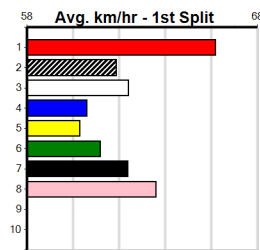

SPORTSBET GO THE BLUE DOG (275+RANK)

Distance: 395m, Race Type: Grade 6, Total Prizemoney: $1,530
1st: $1,000, 2nd: $320, 3rd: $160, 4th: $50

Watchdog Tips:

Bet:

Form Box Wgt Dist Track Date Time BON Margin 1st/2nd (Time) PIR Checked Comment W/R Split 1 S/P Grade

INTER TERRA [6]
BK Bitch Sep-21 Sire: AUSSIE INFRARED Dam: INTER SANTINA
Owner(s): TONY AND JOE (SYN), T Interligi, J Interligi
Trainer: Joe Interligi (Dandenong North)
Winning Distances: < 300m (0) 300 - 399m (2) 400 - 499m (0) 500 - 599m (0) 600 - 699m (0) > 700m (0)
Winning Weights: 27.1(1) 27.3(1)
8th (7) 27.6 350 TRA R3 13-May-24 20.97 19.97 13.00 SPEEDY PAM (20.08) M/34 . . . . 6.82 $8.80 7
6th (6) 27.5 300 HVL R10 24-May-24 17.33 16.86 4.00L HEAD HUNTER (17.06) M/2 . . . . 3.98 $28.00 T3-7
4th (3) 27.1 300 HVL R3 29-May-24 17.52 16.76 4.00L DONEGAL EXPRESS (17.25) M/2 . . . . 3.99 $7.40 7
1st (8) 27.3 350 TRA R9 03-Jun-24 20.44 20.25 2.75L CASH FOR KOTA (20.62) M/11 . . . . 6.76 $5.60 X67
2nd (5) 27.3 395 TRA R9 10-Jun-24 22.77 22.29 4.75L ARTORIAS BALE (22.44) M/122 . . . . 3.77 $25.70 T3-6
4th (1) 27.7 400 WGL R10 20-Jun-24 23.21 22.89 2.00L VALVE BOUNCE (23.08) Q/11 . . . . 8.38 $13.90 T3-6
3rd (8) 27.4 390 SHP R10 27-Jun-24 23.00 22.29 4.25L DARTS NIGHT (22.71) M/23 . . . . 8.65 $10.90 6G
3rd (8) 27.7 300 HVL R9 01-Jul-24 17.16 16.87 4.25L HAPPY CHICK (16.87) M/4 . . . . 4.03 $9.40 T3-6
Last 3 wins NOT included above
1st (7) 27.1 300 HVL R1 06-May-24 17.18 16.85 1.5L C'EST NOIR (17.28) Q/1 . . . . 3.93 $5.60 M

Box History
Bx 1st 2nd 3rd 4th 5th 6th 7th 8th
1 1 1 1 1 1 1 1
2 1 1 1 1 1 1 1
3 1 1 1 1 1 1 1
4 1 1 1 1 1 1 1
5 1 1 1 1 1 1 1
6 1 1 1 1 1 1 1
7 1 1 1 1 1 1 1
8 1 1 1 1 1 1 1
Prize Best $3460.00
Starts NBT
Trk/Dts 23-2-1-6
APM 1-0-1-0 2570

BE LITTLE [6]
BK Dog Nov-20 Sire: BERNARDO Dam: ZIPPING TINA
Owner(s): G Mcmillan
Trainer: Gary Mcmillan (Nambrok)
Winning Distances: < 300m (0) 300 - 399m (2) 400 - 499m (0) 500 - 599m (0) 600 - 699m (0) > 700m (0)
Winning Weights: 31.4(1) 31.5(1)
5th (1) 30.4 300 HVL R9 10-May-24 17.53 16.89 6.50L QUEEN MAGGIE (17.10) M/4 . . . . 4.11 $3.50 T3-6
3rd (3) 30.9 435 SLE R5 22-May-24 25.10 24.63 3.00L JOY RIDE (24.89) Q/442 . . . . 5.46 $13.50 X67
3rd (8) 30.5 350 HVL R10 29-May-24 19.94 19.45 3.75L CYCLONE NICK (19.69) M/3 . . . . 6.84 $3.20 6G
4th (7) 30.8 395 TRA R11 03-Jun-24 23.15 22.68 4.50L SKY BLAZER (22.86) Q/245 . . . . 3.87 $18.80 6G
6th (1) 31.5 510 SLE R5 09-Jun-24 30.48 28.73 14.00 DAINTREE CHIEF (29.54) Q/155 . . . . VO 9.33 $27.80 X67H
6th (2) 31.1 350 TRA R2 21-Jun-24 20.81 19.98 12.00 PERCIVAL (19.98) M/777 . . . . 7.04 $27.60 X67
2nd (8) 30.8 400 WGL R10 27-Jun-24 23.09 22.85 0.75L BLACK PRESTIGE (23.04) Q/22 . . . . SW 8.59 $8.80 6G
6th (1) 31.2 400 WGL R3 02-Jul-24 23.72 22.51 10.00 SORRY I'M LATE (23.04) Q/87 . . . . 8.79 $52.00 X67H
Last 3 wins NOT included above
1st (8) 31.4 300 HVL R2 29-May-23 17.08 16.78 2.00L OHANA RANADI (17.21) Q/1 . . . . 3.97 $7.10 T3-M
1st (2) 31.5 350 TRA R2 31-Jul-23 20.18 20.18 2.00L HOPES AND DREAMS (20.32) M/22 . . . . 6.81 $2.40 7

Box History
Bx 1st 2nd 3rd 4th 5th 6th 7th 8th
1 1 1 1 1 1 1 1
2 1 2 2 1 1 1 1
3 2 3 1 1 1 1 1
4 1 1 1 1 1 1 1
5 1 1 2 1 1 1 1
6 2 1 3 1 1 1 1
7 1 1 2 2 1 1 1
8 1 1 5 2 2 1 1
Prize Best $10910.71
Starts NBT
Trk/Dts 53-2-8-15
APM 14-0-1-5 3146