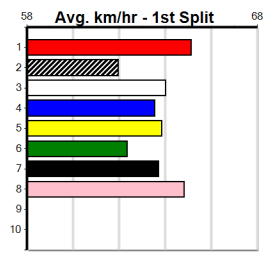

SPORTSBET BET WITH MATES (275+RANK)

Distance: 395m, Race Type: Grade 5, Total Prizemoney: $1,530
1st: $1,000, 2nd: $320, 3rd: $160, 4th: $50

Watchdog Tips: [ ] [ ] [ ] [ ]

Bet: [ ]

Form Box Wgt Dist Track Date Time BON Margin 1st/2nd (Time) PIR Checked Comment W/R Split 1 S/P Grade

1

REDGUM FLYER [5]

BK Dog Dec-19 Sire: ASTON KIMETTO Dam: JULY ALLEN Trainer: Constance Mcmillan (Drouin)

Owner(s): C Mcmillan Winning Distances: < 300m (0) 300 - 399m (7) 400 - 499m (5) 500 - 599m (0) 600 - 699m (0) > 700m (0)

Winning Weights: 29.7(1) 30.0(1) 30.5(1) 30.6(1) 30.7(1) 31.3(1) 31.5(1) 31.6(1) 31.9(2) 32.0(1) 32.1(1)

Table of race results for Redgum Flyer, including date, track, weight, and time for various splits.

Table of recent race results for Redgum Flyer, including date, track, weight, and time for various splits.

Box History

Box History table for Redgum Flyer, showing performance across different box positions.

2

FIRST MATE [5]

BK Dog Oct-21 Sire: OUT OF RANGE Dam: TAYLOR'S CHIP Trainer: William Majoro (Tanjil South)

Owner(s): S Porteus Winning Distances: < 300m (0) 300 - 399m (1) 400 - 499m (2) 500 - 599m (0) 600 - 699m (0) > 700m (0)

Winning Weights: 33.3(1) 34.3(1) 34.4(1)

Table of race results for First Mate, including date, track, weight, and time for various splits.

Table of recent race results for First Mate, including date, track, weight, and time for various splits.

Box History

Box History table for First Mate, showing performance across different box positions.

3

BE RUGGED [5]

BEED Dog Nov-20 Sire: BERNARDO Dam: ZIPPING TINA Trainer: Gary Mcmillan (Nambrok)

Owner(s): G Mcmillan Winning Distances: < 300m (0) 300 - 399m (6) 400 - 499m (2) 500 - 599m (0) 600 - 699m (0) > 700m (0)

Winning Weights: 29.1(1) 29.5(1) 29.6(1) 29.7(2) 29.8(1) 30.0(1) 31.7(1)

Table of race results for Be Rugged, including date, track, weight, and time for various splits.

Table of recent race results for Be Rugged, including date, track, weight, and time for various splits.

Box History

Box History table for Be Rugged, showing performance across different box positions.

4

INTER BEAST BOY [5]

BKW Dog Sep-21 Sire: AUSSIE INFRARED Dam: INTER SANTINA Trainer: Tony Interligi (Endeavour Hills)

Owner(s): TONY AND JOE (SYN), T Interligi, J Interligi Winning Distances: < 300m (0) 300 - 399m (3) 400 - 499m (1) 500 - 599m (0) 600 - 699m (0) > 700m (0)

Winning Weights: 30.5(1) 30.6(1) 30.7(1) 30.8(1)

Table of race results for Inter Beast Boy, including date, track, weight, and time for various splits.

Table of recent race results for Inter Beast Boy, including date, track, weight, and time for various splits.

Box History

Box History table for Inter Beast Boy, showing performance across different box positions.

5

ASTON AUTUMN [5]

BE Bitch Jan-21 Sire: FERNANDO BALE Dam: ASTON LOLITA Trainer: Simon Mallia (Nyora)

Owner(s): S Mallia Winning Distances: < 300m (0) 300 - 399m (2) 400 - 499m (4) 500 - 599m (0) 600 - 699m (0) > 700m (0)

Winning Weights: 26.3(1) 26.4(1) 26.5(1) 26.9(1) 27.0(1) 27.4(1)

Table of race results for Aston Autumn, including date, track, weight, and time for various splits.