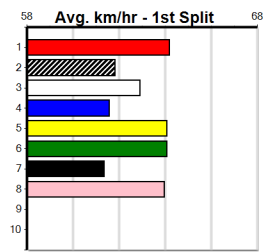

Owner(s):

Winning Distances: < 300m (0) 300 - 399m (0) 400 - 499m (0) 500 - 599m (0) 600 - 699m (0) > 700m (0)

Winning Weights:

Box History

Bendigo
11
6:04PM
(VIC time)

SHIMA SHINE AT STUD (275+ RANK)

Distance: 425m, Race Type: Grade 5, Total Prizemoney: \$1,530
1st: \$1,000, 2nd: \$320, 3rd: \$160, 4th: \$50