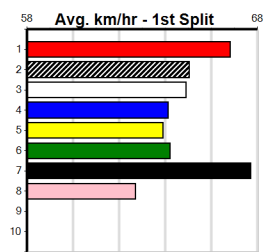

HANRAHAN PLUMBING (275+ RANK)

Distance: 500m, Race Type: Grade 5, Total Prizemoney: $1,740
1st: $1,150, 2nd: $360, 3rd: $180, 4th: $50

Watchdog Tips: ☐ ☐ ☐ ☐ ☐

Bet:

Form Box	Wgt	Dist	Track	Date	Time	BON	Margin	1st/2nd (Time)	PIR	Checked	Comment	WR	Split 1	S/P	Grade

1 ARGYLE AXLE [5]
RBD Dog Feb-22 Sire: FERNANDO BALE Dam: GOLDEN SHIRAZ
Owner(s): R Morgan
Trainer: Raymond Morgan (Argyle)
Winning Distances: < 300m (0) 300 - 399m (0) 400 - 499m (3) 500 - 599m (2) 600 - 699m (0) > 700m (0)
Winning Weights: 31.1(1) 31.4(2) 31.5(1) 32.2(1)

7th (5)	31.1	500	BEN	R5	01-Mar-24	28.84	27.99	11.00 FLED THE SCENE (28.08)	M/666	.	SW	.	6.69	$25.60	RWF
4th (5)	31.1	450	BAL	R5	13-Mar-24	26.04	24.81	12.00 BORACAY STORM (25.23)	Q/444	.	W	.	6.68	$39.00	RWH
7th (4)	31.6	450	SHP	R8	01-Apr-24	26.14	25.11	15.00 ALL TALENT (25.11)	S/878	.	.	.	6.80	$45.80	X45
5th (1)	31.9	450	SHP	R6	20-May-24	26.00	25.27	8.50L BEAUTY ON FIRE (25.43)	M/344	.	.	.	6.59	$15.90	RWH
2nd (1)	32.0	450	SHP	R6	23-May-24	25.70	25.47	0.75L KEEPSAKE (25.65)	M/112	.	.	.	6.67	$2.30	T3-5
7th (3)	31.9	450	SHP	R5	08-Jul-24	26.30	24.98	9.50L ZADIE (25.67)	M/576	.	.	.	6.74	$27.40	5
5th (4)	31.5	500	BEN	R8	18-Jul-24	28.85	28.18	10.00 VERDI (28.18)	M/555	.	.	.	6.73	$83.90	X45
1st (3)	31.4	500	BEN	R7	17-Jul-24	28.67	28.53	3.00L TANTANGARA GIRL (28.86)	Q/111	.	.	.	6.59	$3.30	T3-5

Last 3 wins NOT included above

1st (7)	31.4	450	SHP	R7	15-Feb-24	25.67	25.58	3.00L WILD ROVER (25.87)	Q/111	.	.	.	6.64	$5.00	X67
1st (1)	31.1	450	SHP	R5	19-Feb-24	25.50	25.27	1.5L MISS MARCELINE (25.60)	M/111	.	.	.	6.66	$2.20	6G
1st (1)	31.5	500	BEN	R5	23-Feb-24	28.51	28.21	1.5L MISDIRECTED (28.61)	M/111	.	.	.	6.55	$30.30	RWH

Box History

Bx	1st	2nd	3rd	4th	5th	6th	7th	8th
1	2	1						
2				1	1			
3	1						1	
4	1				2			1
5				1				2
6								
7	1	1	1					
8						1		

Prize Best Starts Trk/Dts APM: $7335.00, 28.51(1)-23/2/24, 18-5-2-1, 4-2-0-0, 3640