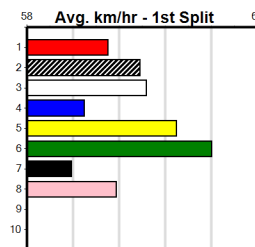

JARROD LARKIN CONCRETING (275+ RANK)

Distance: 500m, Race Type: Grade 7, Total Prizemoney: $1,740
1st: $1,150, 2nd: $360, 3rd: $180, 4th: $50

Watchdog Tips:

Bet:

Table with columns: Form Box, Wgt, Dist, Track, Date, Time, BON, Margin, 1st/2nd (Time), PIR, Checked, Comment, WR, Split 1, S/P, Grade

High On Life (SA)[7]
Owner(s): I Beattie
Sire: ZAMBORA BROCKIE, Dam: NANGAR MIA
Trainer: Ian Beattie (Laceby)
Box History table and Prize Best Starts Trk/Dts APM

Mr. Everlast (NSW)[7]
Owner(s): M Jobson
Sire: FERAL FRANKY, Dam: PEARL'S LEGACY
Trainer: John Mangion (Numurkah)
Box History table and Prize Best Starts Trk/Dts APM

Argyle Pandora [7] Biks
Owner(s): R Morgan
Sire: FERNANDO BALE, Dam: GOLDEN SHIRAZ
Trainer: Raymond Morgan (Argyle)
Box History table and Prize Best Starts Trk/Dts APM

Tea Yemen [7]
Owner(s): DAILY GREYHOUND FARMS (SYN), G Dailly, T Dailly
Sire: DROOPYS SYDNEY, Dam: TESSA ALLEN
Trainer: Darren Fisher (Lara)
Box History table and Prize Best Starts Trk/Dts APM

Wardan Jilungin [7]
Owner(s): Whitson and Medcraft (SYN), L Medcraft, S Medcraft, A Whitson
Sire: ASTON DUKE, Dam: TIBIALIS
Trainer: Leland Medcraft (Kamarooka)
Box History table and Prize Best Starts Trk/Dts APM