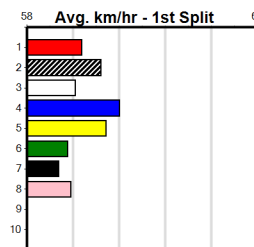

SPORTSBET GREEN TICKS (275+ RANK)

Distance: 425m, Race Type: Maiden, Total Prizemoney: $1,530
1st: $1,000, 2nd: $320, 3rd: $160, 4th: $50

Watchdog Tips:

Bet:

Table with columns: Form Box, Wgt, Dist, Track, Date, Time, BON, Margin, 1st/2nd (Time), PIR, Checked, Comment, W/R, Split 1, S/P, Grade

MY GIRL NAHLAH [M]
LTF Bitch May-22
Sire: FERAL FRANKY Dam: MCIVOR VERNA
Trainer: Julie Priest (Junortoun)
Winning Distances: < 300m (0) 300 - 399m (0) 400 - 499m (0) 500 - 599m (0) 600 - 699m (0) > 700m (0)
Winning Weights:
6th (4) 26.7 500 BEN R3 08-Jun-24 29.38 28.58 2.75L RUNNING BLIND (29.19) M/655 . . . . 6.96 $24.10 M
5th (1) 26.7 500 BEN R2 12-Jun-24 29.01 28.36 9.00L JALAPENO GEM (28.41) M/677 . . . . 6.86 $34.10 M
7th (2) 26.5 450 BAL R3 16-Jun-24 26.79 25.67 9.50L HARD ROTOR (26.15) M/888 . . . . 6.98 $38.60 T3-M
4th (8) 26.6 500 BEN R3 21-Jun-24 29.14 27.95 13.00 GREYSYND SAMMY (28.25) M/865 . . . . 7.01 $69.10 M
3rd (7) 26.1 425 BEN R3 03-Jul-24 25.03 24.04 3.00L MISS BOOM (24.84) M/754 . . . . 7.37 $3.20 M
5th (2) 26.2 390 BAL R1 14-Jul-24 23.03 22.33 7.50L LIONESS EYES (22.52) M/75 . . . . 8.87 $55.30 T3-M
5th (3) 26.6 425 BEN R1 17-Jul-24 25.02 24.18 7.00L KRAKEN CASPER (24.54) Q/444 . . . . 6.87 $31.10 T3-M
4th (5) 26.6 400 MTG R1 21-Jul-24 24.13 22.83 8.50L BOURNE SWIFT (23.53) . . . . 11.52 $5.00 M
Last 3 wins NOT included above
Prize Best $630.00 NBT
Starts 16-0-0-3 9-0-0-3
Trk/Dts 9-0-0-3
APM 472

SAXON RAIDER [M]
F Dog Dec-21
Sire: BUCKLE UP WES Dam: LANCOME LADY
Trainer: Thomas Boehmke (Narewillock)
Winning Distances: < 300m (0) 300 - 399m (0) 400 - 499m (0) 500 - 599m (0) 600 - 699m (0) > 700m (0)
Winning Weights:
6th (4) 30.2 410 HOR R1 27-Jan-24 25.15 23.40 25.00 ARIA'S MELODY (23.44) M/56 . . . . VO . 10.84 $48.60 M
ST (-) 29.9 425 BEN 10-Apr-24 25.15 7.50L Trial Cleared M/33 . . . . 3of4 . 6.64 . ST
7th (8) 30.4 425 BEN R3 17-Apr-24 25.29 24.30 12.00 SHOWGIRL KARA (24.49) M/667 . . . . VO . 6.78 $23.50 M
5th (1) 30.7 425 BEN R2 01-May-24 25.70 24.35 19.00 BUN WILDFIRE (24.39) M/345 . . . . . 6.79 $27.80 M
5th (7) 31.1 425 BEN R1 08-Jun-24 25.29 24.27 11.00 BRIAN'S WORLD (24.58) M/677 . . . . . 6.98 $34.30 M
4th (4) 30.7 425 BEN R1 12-Jun-24 25.35 23.95 4.00L ARGYLE PANDORA (25.09) M/544 . . . . . 6.87 $11.80 M
6th (6) 30.5 425 BEN R2 03-Jul-24 25.16 24.04 9.00L MY GIRL KELLIE (24.55) M/466 . . . . . 6.79 $28.10 M
3rd (8) 30.4 425 BEN R2 17-Jul-24 24.72 24.18 2.75L COOL SPARKY (24.53) M/322 . . . . . 6.74 $42.30 T3-M
Last 3 wins NOT included above
Prize Best $210.00 NBT
Starts 9-0-0-1
Trk/Dts 8-0-0-1
APM 200