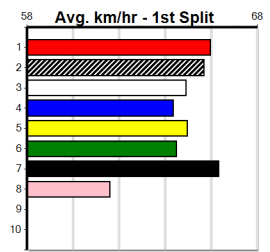

AG TYRES & WHEELS (275+ RANK)

Distance: 500m, Race Type: Grade 5, Total Prizemoney: $1,740
1st: $1,150, 2nd: $360, 3rd: $180, 4th: $50

Watchdog Tips:

Bet:

Table with columns: Form Box, Wgt, Dist, Track, Date, Time, BON, Margin, 1st/2nd (Time), PIR, Checked, Comment, W/R, Split 1, S/P, Grade

AUSSIE SAVANNAH (NSW)[5]
BK Bitch Apr-21 Sire: AUSSIE INFRARED Dam: REGAL SAVANNAH
Owner(s): B Milne
Trainer: Barry Milne (Kilmore)
Winning Distances: < 300m (0) 300 - 399m (5) 400 - 499m (0) 500 - 599m (0) 600 - 699m (0) > 700m (0)
Winning Weights: 27.4(1) 27.6(1) 27.7(1) 28.0(1) 28.6(1)
Box History table and Prize Best Starts table.

COLD THAT NIGHT [5]
BK Dog Oct-20 Sire: ZAMBORA BROCKIE Dam: MY AMERICAN GIRL
Owner(s): J Hamilton
Trainer: Ian Beattie (Laceyby)
Winning Distances: < 300m (0) 300 - 399m (3) 400 - 499m (5) 500 - 599m (0) 600 - 699m (0) > 700m (0)
Winning Weights: 34.7(2) 35.2(1) 35.4(1) 35.5(1) 35.6(1) 35.7(1) 36.3(1)
Box History table and Prize Best Starts table.

AIRTIME INFRARED [5]
WBK Bitch Nov-20 Sire: AUSSIE INFRARED Dam: SUBCONSCIOUS
Owner(s): ANLON (SYN), J Coburn, S Coburn
Trainer: John Coburn (Kilmore)
Winning Distances: < 300m (0) 300 - 399m (0) 400 - 499m (2) 500 - 599m (3) 600 - 699m (0) > 700m (0)
Winning Weights: 29.0(1) 29.1(1) 29.5(2) 29.7(1)
Box History table and Prize Best Starts table.

ROXY SMIRNOFF [5]
WBE Dog Jan-19 Sire: FERNANDO BALE Dam: FANTASTIC ROXY
Owner(s): D Knight
Trainer: Donna Knight (Talbot)
Winning Distances: < 300m (0) 300 - 399m (0) 400 - 499m (4) 500 - 599m (15) 600 - 699m (0) > 700m (0)
Winning Weights: 28.6(1) 28.9(1) 29.5(1) 29.6(2) 29.9(2) 30.0(1) 30.1(2) 30.3(1) 30.4(2) 30.6(1) 30.7(2) 30.8(1) 31.0(2)
Box History table and Prize Best Starts table.

SMALL DEMEANOUR (NSW)[5]
BK Dog May-21 Sire: ZAMBORA BROCKIE Dam: MELISSA'S PRIDE
Owner(s): The Winning Runs (SYN), K Catford, D Terrell, S Bekker, L Martin
Trainer: Robert Hayes (Toolleen)
Winning Distances: < 300m (1) 300 - 399m (5) 400 - 499m (4) 500 - 599m (1) 600 - 699m (0) > 700m (0)
Winning Weights: 30.5(1) 30.6(1) 30.7(2) 30.8(2) 31.0(1) 31.1(1) 31.6(1) 31.7(1) 32.2(1)
Box History table and Prize Best Starts table.

1

2

3

4

5