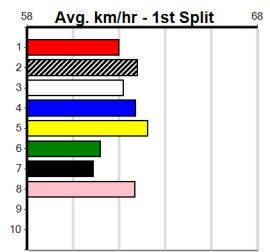

MADE SOLUTIONS ELECTRICAL & DATA (275+)

Distance: 425m, Race Type: Grade 6, Total Prizemoney: $1,530
1st: $1,000, 2nd: $320, 3rd: $160, 4th: $50

Watchdog Tips: [ ] [ ] [ ] [ ] Bet: [ ]

ALVIN DELIGHT [6]
BK Dog Nov-19 Sire: ORSON ALLEN Dam: RUNAROUND SUSAN
Owner(s): S Trim
Trainer: Peter Trim (Campbells Forest)
Winning Distances: < 300m (0) 300 - 399m (0) 400 - 499m (2) 500 - 599m (0) 600 - 699m (0) > 700m (0)
Winning Weights: 31.1(1) 31.3(1)
7th (5) 32.1 425 BEN R9 28-Feb-24 25.07 24.18 7.50L THAI MOGWAI (24.57) M/778 . . . 6.84 $49.20 T3-6
1st (2) 31.1 425 BEN R1 15-Jun-22 24.97 24.17 1.75L LALA QUE (25.07) M/111 . . . 6.84 $26.00 M
1st (1) 31.3 425 BEN R3 06-Sep-22 24.57 23.97 2.25L COSMETIC ROSE (24.72) M/111 . . . 6.72 $10.30 T3-7

ALICE FROM VENUS [6]
BD Bitch May-22 Sire: TOMMY SHELBY Dam: OSAKALAKA
Owner(s): C Knott
Trainer: Cameron Knott (Mt Camel)
Winning Distances: < 300m (0) 300 - 399m (1) 400 - 499m (1) 500 - 599m (0) 600 - 699m (0) > 700m (0)
Winning Weights: 25.4(1) 25.5(1)
1st (7) 25.4 425 BEN R3 14-Apr-24 25.31 24.03 2.25L SHANLYN ROVER (25.46) Q/131 . . . SW . 6.87 $4.50 T3-7
6th (3) 24.5 425 BEN R3 24-Apr-24 24.82 24.06 7.00L DANYO'S BOAR (24.36) M/887 . . . W 6.80 $29.20 T3-6
1st (8) 25.5 390 BAL R1 08-Apr-24 22.83 22.25 4.25L AEROBIC ICE AGE (23.12) S/11 . . . . 8.75 $5.40 T3-M

SHOWGIRL KARA (NSW)[6]
BK Bitch Oct-21 Sire: ORSON ALLEN Dam: VICTORIA'S KARA
Owner(s): D Shovan
Trainer: David Shovan (Powlett Planes)
Winning Distances: < 300m (0) 300 - 399m (1) 400 - 499m (1) 500 - 599m (0) 600 - 699m (0) > 700m (0)
Winning Weights: 28.1(1) 29.0(1)
5th (8) 28.4 425 BEN R2 05-Jun-24 24.90 24.06 11.00 PHIL'S NO ANGEL (24.17) M/686 . . . . 6.84 $19.70 7
7th (2) 28.1 425 BEN R10 08-Jun-24 25.15 24.27 9.50L MIAMI TICKET (24.48) M/677 . . . . 6.85 $5.00 7
4th (4) 28.2 390 SHP R9 13-Jun-24 22.58 22.17 5.00L INTERSTATE GIRL (22.24) Q/34 . . . . 8.86 $64.10 T3-7
1st (8) 28.1 390 WBL R4 08-Jul-24 22.88 22.15 1.00L SUPER CEVICHE (22.95) M/111 . . . SW . 8.87 $14.60 7
8th (1) 27.1 390 SHP R10 19-Jul-24 23.62 22.28 19.00 LEKTRA FRED (22.35) Q/78 . . . . 9.60 $3.40 X67

MOVE OF MAGNUS [6]
BK Dog Mar-22 Sire: ASTON DUKE Dam: TIBIALIS
Owner(s): K Jackson
Trainer: Leland Medcraft (Kamarooka)
Winning Distances: < 300m (0) 300 - 399m (2) 400 - 499m (0) 500 - 599m (0) 600 - 699m (0) > 700m (0)
Winning Weights: 30.2(1) 30.3(1)
3rd (2) 31.0 390 BAL R11 19-May-24 23.03 22.47 0.75L GOLDEN SCOTCH (22.99) M/33 . . . . 8.54 $17.30 T3-6
7th (3) 31.0 390 SHP R3 23-May-24 23.13 22.21 14.00 ARE YOU NERVOUS (22.21) M/88 . . . . 9.13 $15.90 T3-6
3rd (5) 31.2 425 BEN R9 29-May-24 24.98 24.04 9.50L LUNA BEAUTY (24.33) M/666 . . . . 6.91 $20.80 T3-6
8th (8) 30.4 425 BEN R9 12-Jun-24 24.56 23.95 9.00L IDRON BALE (23.95) M/233 . . . . 6.69 $6.60 6G
5th (1) 30.4 390 SHP R11 29-Jun-24 23.33 22.71 7.00L BLUE RISE (22.87) M/56 . . . . 8.89 $15.30 T3-6
6th (6) 30.6 390 SHP R4 04-Jul-24 22.95 22.18 6.50L HELLO LUNA (22.51) M/23 . . . . 8.66 $58.90 T3-6
5= (7) 30.5 300 HVL R4 10-Jul-24 17.46 16.99 1.25L NOT FORGIVEN (17.38) M/2 . . . . 4.02 $17.40 T3-RW
2nd (8) 30.0 390 SHP R3 19-Jul-24 22.71 22.28 0.10L TWO REASONS (22.71) M/11 . . . . 8.59 $2.70 X67