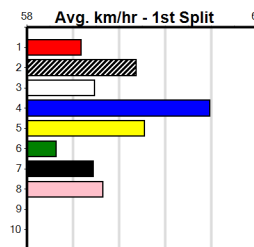

MANNINGS GREYHOUND COMPLEX (275+

Distance: 425m, Race Type: Grade 7, Total Prizemoney: $1,530
1st: $1,000, 2nd: $320, 3rd: $160, 4th: $50

Watchdog Tips:

Bet:

Form Box	Wgt	Dist	Track	Date	Time	BON	Margin	1st/2nd (Time)	PIR	Checked	Comment	WR	Split 1	S/P	Grade

SHAKA BIG CHIEF [7]

RBD Dog Jul-22 Sire: FERAL FRANKY Dam: GAZER BALE Trainer: Debbie Bewley (Pentland Hills)

Owner(s): M Bewley
Winning Distances: < 300m (0) 300 - 399m (0) 400 - 499m (1) 500 - 599m (0) 600 - 699m (0) > 700m (0)
Winning Weights: 30.9(1)

6th (3)	30.5	390	WBL	R2	06-May-24	24.74	22.36	29.00 CHELSEA DAGGER (22.73)	Q/66	.	VO	.	9.49	$4.60 M
6th (2)	30.6	390	BAL	R2	12-May-24	23.12	22.15	12.00 LEONARDO ZEAL (22.29)	M/77	.	.	.	9.02	$38.10 T3-M
3rd (6)	30.9	400	GEL	R2	28-May-24	24.10	22.41	6.50L STRAIGHT FACTS (23.65)	M/42	.	.	.	8.87	$25.80 T3-M
1st (3)	30.9	400	GEL	R2	04-Jun-24	23.60	22.69	1.25L MOUNT EVEREST (23.67)	M/43	.	VO	.	8.98	$12.30 M
ST (-)	30.6	400	GEL	.	18-Jun-24	23.01	.	10.00 Trial Cleared	S/54	.	4of5	.	8.41	. ST
6th (7)	30.6	390	BAL	R10	23-Jun-24	22.84	22.22	4.00L HARBOUR LIGHTS (22.57)	M/55	.	.	.	8.78	$44.10 T3-7
5th (7)	30.5	450	SHP	R9	29-Jun-24	26.84	26.14	6.50L SIN CITY MARV (26.40)	M/535	.	.	.	6.96	$27.60 T3-7
4th (8)	30.4	450	SHP	R9	06-Jul-24	25.98	25.31	5.50L DAD'S JAM DONUT (25.61)	M/554	.	.	.	6.95	$29.40 X67

Last 3 wins NOT included above

Bx	1st	2nd	3rd	4th	5th	6th	7th	8th
1								
2								
3	1							
4								
5								1
6			1					
7					1	1		
8				1				

Prize Best	$1260.00
Starts	FSH
Trk/Dts	10-1-0-1
APM	0-0-0-0
	1008

CLIFFORD BALE (NSW)[7]

RF Dog Sep-21 Sire: ALLEN DEED Dam: DYNA KELLY Trainer: Jennifer Torr (Myers Flat)

Owner(s): D Torr
Winning Distances: < 300m (0) 300 - 399m (0) 400 - 499m (1) 500 - 599m (0) 600 - 699m (0) > 700m (0)
Winning Weights: 31.3(1)

5th (2)	31.8	410	HOR	R1	05-Nov-23	24.60	23.03	19.00 ASTON WESTERN (23.29)	M/75	.	.	.	10.86	$12.50 M
7th (6)	31.1	400	GEL	R2	28-Nov-23	24.04	22.63	12.00 ASTON IGGY (23.22)	M/67	.	.	.	8.86	$8.80 M
7th (2)	31.6	400	GEL	R3	12-Mar-24	23.69	22.57	9.00L BLACKPOOL URBAN (23.09)	M/56	.	.	.	8.83	$5.50 M
1st (2)	31.3	400	GEL	R2	26-Mar-24	23.02	22.68	3.00L GO NOW (23.22)	Q/11	.	.	.	8.48	$9.80 M
4th (1)	31.3	400	GEL	R9	02-Apr-24	23.60	22.50	16.00 XISCO BALE (22.50)	M/34	.	.	.	8.90	$19.10 T
8th (4)	31.3	400	GEL	R12	09-Apr-24	23.83	22.46	14.00 ZIPPING ARCEE (22.88)	S/78	.	.	.	8.96	$27.00 X67H
7th (6)	30.6	400	GEL	R9	30-Apr-24	24.34	22.73	19.00 GROVER BALE (23.04)	S/86	.	.	.	9.10	$9.60 T
6th (5)	32.4	425	BEN	R3	17-Jul-24	25.07	24.18	8.50L JOHNNIE BLUE (24.49)	Q/344	.	.	.	6.75	$21.80 T3-7

Last 3 wins NOT included above

Bx	1st	2nd	3rd	4th	5th	6th	7th	8th
1					1			
2	1							
3					1			
4		1						1
5						1		
6							2	1
7								
8		1						

Prize Best	$2090.00
Starts	NBT
Trk/Dts	12-1-2-0
APM	1-0-0-0
	838