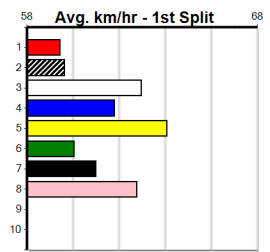

Bendigo
12
6:27PM
(VIC time)

SPORTSBET SAME RACE MULTI (275+ RANK)

Distance: 425m, Race Type: Grade 5, Total Prizemoney: $1,530
1st: $1,000, 2nd: $320, 3rd: $160, 4th: $50

Watchdog Tips: ☐ ☐ ☐ ☐ ☐

Bet: ☐

Form Box Wgt Dist Track Date Time BON Margin 1st/2nd (Time) PIR Checked Comment W/R Split 1 S/P Grade

1

LEKTRA NICK [5]
BK Dog Jan-20 Sire: ZAMBORA BROCKIE Dam: LEKTRA VIKI Trainer: Robert Tolson (Maryborough)
Owner(s): R Tolson
Winning Distances: < 300m (0) 300 - 399m (3) 400 - 499m (10) 500 - 599m (0) 600 - 699m (0) > 700m (0)
Winning Weights: 29.9(2) 30.1(3) 30.2(1) 30.3(1) 30.6(1) 30.7(1) 30.9(1) 31.1(1) 31.3(1) 31.8(1)

Bx	1st	2nd	3rd	4th	5th	6th	7th	8th
1	1	1	2		3	3	1	1
2	3	1	2		3	3	2	1
3	1	2	3	4	2	5		3
4	1	1	4	2	2	4	3	
5	2	1	2	1	2	1	2	4
6	1		1	2	2	5	2	1
7	1	2	3	5	5	5	1	
8	3		2		3	5	1	2

Prize Best Starts Trk/Dts APM: $20378.75, 24.20(6)-5/2/22, 130-13-9-18, 36-2-3-4, 397

5th (2) 32.4 500 BEN R6 01-May-24 29.53 28.26 13.00 DAWNY DREAM (28.62) Q/255 . . . 6.76 $38.60 5
8th (2) 32.4 450 BAL R7 12-May-24 26.49 25.50 11.00 MY GIRL RISSA (25.75) M/888 . . . 6.98 $123.10 T3-5
7th (4) 32.2 390 BAL R12 02-Jun-24 23.27 22.08 12.00 ROXY EGGNOG (22.46) Q/777 . . . 9.01 $77.60 T3-5
6th (3) 32.0 425 BEN R12 08-Jun-24 25.06 24.27 8.00L FERNBANK FLYER (24.51) M/766 . . . 6.96 $35.10 5
8th (8) 32.1 425 BEN R12 19-Jun-24 25.34 24.13 13.00 BURNING LIQUOR (24.49) M/888 . . . 7.02 $66.20 T3-5
6th (1) 32.1 425 BEN R12 26-Jun-24 25.05 23.91 6.00L HYDRO GLIDE (24.65) M/665 . . . 6.94 $54.20 T3-5
5th (2) 32.2 425 BEN R12 03-Jul-24 25.14 24.04 8.00L SPELLMAN (24.59) M/666 . . . 6.90 $33.50 5
7th (4) 32.0 450 SHP R8 11-Jul-24 26.60 25.68 11.00 BAROOGA PETE (25.88) M/677 . . . 7.14 $34.50 T3-5

Last 3 wins NOT included above

1st (8) 31.3 400 MTG R8 18-Aug-22 23.41 23.12 4.00L SHIMMY SHARNA (23.69) SAMP . . . 11.13 $2.40 RW
1st (5) 31.1 400 MTG R12 25-Aug-22 23.30 23.14 0.10L CORRELATE (23.31) . . . 11.01 $1.75 RW
1st (5) 31.8 410 HOR R12 30-Oct-22 23.56 23.05 0.50L NOVA STAR (23.59) Q/11 . . . 10.44 $14.00 5