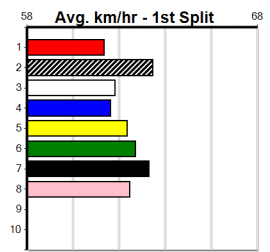

Bendigo
10
5:47PM
(VIC time)

AVARD CIVIL (275+ RANK)

Distance: 425m, Race Type: Grade 5, Total Prizemoney: $1,530
1st: $1,000, 2nd: $320, 3rd: $160, 4th: $50

Watchdog Tips: ☐ ☐ ☐ ☐ ☐

Bet:

Form Box Wgt Dist Track Date Time BON Margin 1st/2nd (Time) PIR Checked Comment W/R Split 1 S/P Grade

LALA QUICK [5]
RBD Dog May-21 Sire: KC AND ALL Dam: LALA SHIM
Owner(s): D Knight Trainer: Donna Knight (Talbot)
Winning Distances: < 300m (0) 300 - 399m (0) 400 - 499m (3) 500 - 599m (3) 600 - 699m (0) > 700m (0)
Winning Weights: 36.5(1) 36.8(1) 37.4(1) 37.7(1) 38.1(1) 38.5(1)

Box	1st	2nd	3rd	4th	5th	6th	7th	8th
1	1	1	4	3	1	1	1	
2	1	2	1	1		2	1	
3	1	2	2	2	1	1	1	1
4	1	1	1	3	2		1	
5	1			3	4	1	1	1
6	1	1	1	2	2		1	
7	1	2	2	4	2	2	2	
8			1	2	2		1	1

Prize Best Starts Trk/Dts APM: $21225.00 NBT 81-6-8-12 1-0-0-1 3564

4th (4) 36.8 525 MEP R9 17-Apr-24 31.08 29.95 8.50L AEROPLANE RICKY (30.50) S/8544 . . . . . 5.44 $53.60 T3-5
8th (8) 37.6 500 BEN R8 24-Apr-24 29.23 28.24 9.50L FORGIVE ME (28.56) S/788 . . . . . 6.91 $13.60 T3-5
3rd (3) 37.3 500 BEN R6 28-Apr-24 28.71 27.81 6.00L PUSH UP KING (28.32) S/633 . . . . . 6.94 $16.00 5NP
7th (6) 37.6 515 SAP R7 05-May-24 30.83 29.71 8.00L FORGIVE ME (30.30) S/8665 . . . . . 5.51 $44.50 5
7th (1) 38.1 525 MEP R11 08-May-24 31.50 29.86 17.00 TOM'S BOURBSKI (30.32) S/7566 . . . . . 5.41 $10.20 T3-5
3rd (7) 38.1 425 BEN R12 19-Jun-24 24.85 24.13 5.50L BURNING LIQUOR (24.49) M/744 . . . . . 6.88 $15.10 T3-5
2nd (3) 37.7 450 BAL R8 23-Jun-24 25.83 25.50 3.75L BALLOON HEAD (25.58) S/422 . . . . . 6.87 $39.80 T3-5
7th (4) 37.5 500 BEN R6 26-Jun-24 29.51 28.23 13.00 SACRIFICIAL (28.62) S/767 . . . . . 6.94 $15.20 T3-5

Last 3 wins NOT included above

1st (6) 37.4 525 MEP R4 17-May-23 30.78 30.11 0.50L JAVI (30.80) S/6542 . . . . . 5.38 $15.40 T3-5
1st (2) 38.5 545 BAL R8 23-Dec-23 31.32 31.32 1.5L GRACIOUS GIFT (31.42) M/3111 . . . . . 6.90 $2.90 5
1st (3) 37.7 515 SAP R12 25-Feb-24 30.02 29.46 1.25L INNER RUSH (30.10) S/8111 . . . . . 5.33 $7.10 5