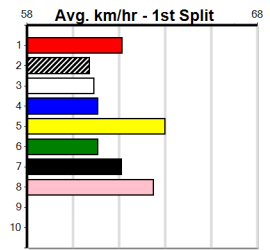

HIP POCKET BENDIGO (275+ RANK)

Distance: 425m, Race Type: Grade 7, Total Prizemoney: $1,530
1st: $1,000, 2nd: $320, 3rd: $160, 4th: $50

Watchdog Tips: ☐ ☐ ☐ ☐ ☐ **Bet:** ☐

1

REWRITTEN [7]
RF Dog Aug-21 Sire: BEWILDERING Dam: MISS DEE MEADOWS Trainer: Steven Van oirschot (Moe South)
Owner(s): S Van oirschot
Winning Distances: < 300m (0) 300 - 399m (0) 400 - 499m (1) 500 - 599m (0) 600 - 699m (0) > 700m (0)
Winning Weights: 31.3(1)

Pos	Age	Sex	Dist	Track	Date	Time	BON	Margin	1st/2nd (Time)	PIR	Checked	Comment	WR	Split 1	S/P	Grade
5th	(8)	32.8	400	WGL	R4	18-May-24	23.34	22.82	7.50L OUR YOGI (22.82)	S/67	.	.	W	8.70	$7.50	7
6th	(4)	32.4	435	SLE	R5	22-May-24	25.20	24.63	4.50L JOY RIDE (24.89)	S/557	.	.	.	5.47	$26.40	X67
6th	(7)	32.2	435	SLE	R4	27-May-24	25.23	24.27	3.00L DR. NARNIA (25.03)	M/237	.	.	.	5.40	$9.40	7
4th	(6)	32.3	350	TRA	R9	03-Jun-24	20.73	20.25	4.25L INTER TERRA (20.44)	M/64	.	.	.	6.94	$6.40	X67
5th	(6)	32.2	395	TRA	R2	17-Jun-24	22.92	21.97	6.50L UNACCEPTABLE PEN (22.50)	S/654	.	.	.	3.94	$76.80	X67
4th	(8)	32.5	400	WGL	R4	27-Jun-24	23.26	22.85	6.00L CRYPTO ROYALTY (22.85)	M/44	.	.	.	8.56	$9.90	7
3rd	(3)	32.6	400	WGL	R3	11-Jul-24	23.70	23.08	1.25L HAVANA BLUEBIRD (23.62)	S/66	.	.	W	8.74	$13.80	T3-7
4th	(4)	32.8	400	WGL	R4	18-Jul-24	23.71	22.88	11.00L ASTON CONGO (22.98)	M/75	.	.	W	8.94	$8.90	7

Last 3 wins NOT included above

Pos	Age	Sex	Dist	Track	Date	Time	BON	Margin	1st/2nd (Time)	PIR	Checked	Comment	WR	Split 1	S/P	Grade
1st	(8)	31.3	400	WGL	R1	20-Jul-23	23.62	22.92	0.75L TANTANGARA GIRL (23.67)	M/11	.	.	.	8.44	$5.60	T3-M

Prize Best Starts Trk/Dts APM: $4570.00 NBT 39-1-4-9 1-0-0-1 1075

2

AMAZING STELLAR [7]
BEBD Bitch Nov-22 Sire: FERAL FRANKY Dam: HOT JEAN Trainer: Malcolm Davis (Heathcote)
Owner(s): M Davis
Winning Distances: < 300m (0) 300 - 399m (0) 400 - 499m (1) 500 - 599m (0) 600 - 699m (0) > 700m (0)
Winning Weights: 25.3(1)

Pos	Age	Sex	Dist	Track	Date	Time	BON	Margin	1st/2nd (Time)	PIR	Checked	Comment	WR	Split 1	S/P	Grade
6th	(3)	25.3	425	BEN	R2	31-May-24	24.99	23.72	10.00L LIFE'S LESSON (24.32)	S/667	.	.	.	6.79	$11.80	M
1st	(1)	25.3	425	BEN	R2	08-Jun-24	24.77	24.27	1.25L SINGAPORE SILK/CONNOR	M/443	.	SW	.	6.79	$2.50	M
8th	(2)	25.2	425	BEN	R4	12-Jun-24	25.23	23.95	6.50L AEROBIC ICE AGE (24.80)	M/545	.	.	.	6.79	$5.90	7
3rd	(1)	25.7	425	BEN	R4	19-Jun-24	24.62	24.13	4.25L BLUE NITROGEN (24.33)	M/433	.	.	.	6.71	$11.80	T3-7
7th	(5)	25.5	425	BEN	R3	26-Jun-24	24.90	23.91	15.00L KIA ORA MAGIC (23.91)	M/656	.	.	.	6.93	$27.10	T3-7
4th	(4)	25.6	425	BEN	R4	03-Jul-24	24.90	24.04	7.50L SHIMA HARLEY (24.38)	M/332	.	.	.	6.88	$12.50	7
5th	(5)	25.1	390	SHP	R4	11-Jul-24	23.15	22.09	8.00L SHEILA'S WAIT (22.60)	S/65	.	.	.	9.11	$21.80	T3-7
5th	(6)	24.8	425	BEN	R3	17-Jul-24	25.06	24.18	8.50L JOHNNIE BLUE (24.49)	M/566	.	.	.	6.91	$16.20	T3-7

Last 3 wins NOT included above

Prize Best Starts Trk/Dts APM: $1210.00 24.77(1)-8/6/24 9-1-0-1 8-1-0-1 978