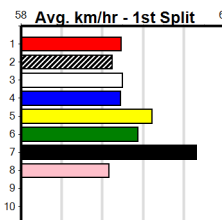

TOP CAT VIDEO (275+RANK)

Distance: 390m, Race Type: Grade 5, Total Prizemoney: $1,530

1st: $1,000, 2nd: $320, 3rd: $160, 4th: $50

RAGING COOPER (2) was a smart all the way winner here 3 starts back and he could be the one to beat from his gun draw. MARKET SCOOPY (7) is resuming after an injury last start and he has the early speed to be prominent throughout.

Watchdog Tips:

2

7

5

3

Bet:

Win 2