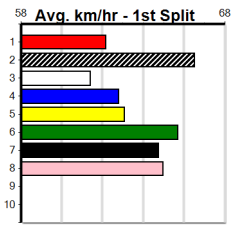

10 5:27PM (VIC time)

Distance: 390m, Race Type: Mixed 6/7, Total Prizemoney: $1,530
1st: $1,000, 2nd: $320, 3rd: $160, 4th: $50

LEKTRA FRED (2) can set the tempo soon after box rise in this and he may prove hard to reel in if he finds the arm. SHOWGIRL KARA (1) showed good speed in her handy last start win and she may be prominent throughout again here.

Watchdog Tips: 2 1 6 8 **Bet:** Win 2

Table with columns for Form, Box, Weight, Dist, Track, Date, Time, BON, Margin, 1st/2nd (Time), PIR, Checked, Comment, W/R, Split 1, S/P, Grade. Rows include horses like SHOWGIRL KARA (NSW), LEKTRA FRED, SLINGER, RUNNING RIVER, MARKET STACEY, MISS MARCELINE, JUST ANGELIC, WONDERFUL GIRL, and NO RESERVE.