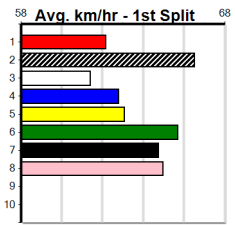

10

5:27PM

(VIC time)

LEKTRA FRED (2) can set the tempo soon after box rise in this and he may prove hard to reel in if he finds the arm. SHOWGIRL KARA (1) showed good speed in her handy last start win and she may be prominent throughout again here.

Watchdog Tips:

2

1

6

8

Bet:

Win 2