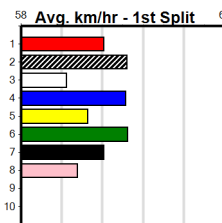

ELITE COLLARS & LEADS (275+RANK)

Distance: 450m, Race Type: Maiden, Total Prizemoney: \$1,530
 1st: \$1,000, 2nd: \$320, 3rd: \$160, 4th: \$50

2

2:39PM

(VIC time)

MONEY PALACE (2) has recorded good placings in his last 3 starts and he looks like the one they may need to beat in a race of this nature. REAR VISION (7) is resuming after a freshen up and he could be the main danger here.