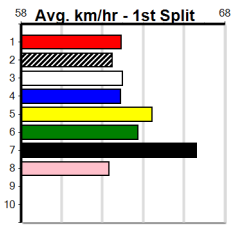

TOP CAT VIDEO (275+RANK)

Distance: 390m, Race Type: Grade 5, Total Prizemoney: $1,530
1st: $1,000, 2nd: $320, 3rd: $160, 4th: $50

4

3:27PM

(VIC time)

RAGING COOPER (2) was a smart all the way winner here 3 starts back and he could be the one to beat from his gun draw. MARKET SCOOPY (7) is resuming after an injury last start and he has the early speed to be prominent throughout.

Watchdog Tips:

2

7

5

3

Bet:

Win 2