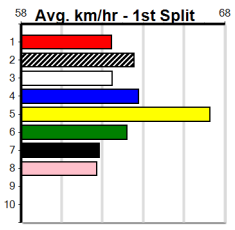

SHEPP CITY FENCING (275+RANK)

Distance: 390m, Race Type: Grade 5, Total Prizemoney: \$1,530
1st: \$1,000, 2nd: \$320, 3rd: \$160, 4th: \$50

11

5:44PM

(VIC time)

UNKNOWN ABILITY (4) can race on the speed from the outset and he looks like the one to beat after good placings in his last 2. TINKER DAN (1) will find this a bit easier than his last few starts and he could be right in the finish here.