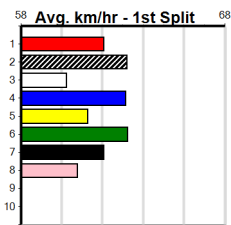

Track Record:

Distance	Time	Greyhound	Date Set
390m	21.531	LEKTRA HECKLER	18-Dec-23
450m	24.590	REJUVENATE	04-Mar-23
650m	36.788	MISSION APOLLO	11-Sep-23

Shepparton

TRACK INFO
 Track Circumference: 821m
 Inside Top Turn: 55m
 Track Width: 6m
 Inside Home Turn: 52m

ELITE COLLARS & LEADS (275+RANK)

Distance: 450m, Race Type: Maiden, Total Prizemoney: \$1,530
 1st: \$1,000, 2nd: \$320, 3rd: \$160, 4th: \$50

2

2:39PM

(VIC time)

MONEY PALACE (2) has recorded good placings in his last 3 starts and he looks like the one they may need to beat in a race of this nature. REAR VISION (7) is resuming after a freshen up and he could be the main danger here.