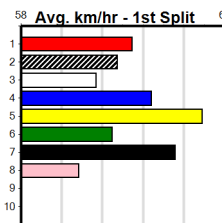

CKH PAINTING (275+RANK)

Distance: 450m, Race Type: Grade 5, Total Prizemoney: \$1,530
 1st: \$1,000, 2nd: \$320, 3rd: \$160, 4th: \$50

6

4:07PM

(VIC time)

COLD THAT NIGHT (7) has plenty of talent and he looks like the one to beat in this after some tougher racing of late. AUSSIE SAVANNAH (5) has the speed to find the arm soon after box rise and looks like the one to catch here.