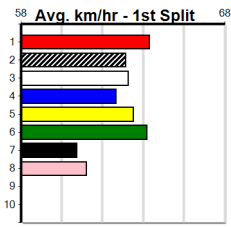

SHEPPARTON NEWS (275+RANK)

Distance: 450m, Race Type: Mixed 6/7, Total Prizemoney: \$1,530
1st: \$1,000, 2nd: \$320, 3rd: \$160, 4th: \$50

5

3:47PM

(VIC time)

BOBBY BRADY (1) recorded a smart win from this draw last start and he could be the one to beat again in this. KID GEORGE (8) was smartly placed 2 starts back and he looks like the danger with an ounce of luck early here.