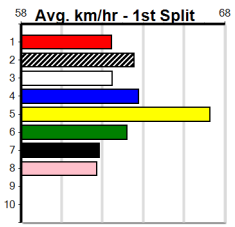

SHEPP CITY FENCING (275+RANK)

Distance: 390m, Race Type: Grade 5, Total Prizemoney: \$1,530
1st: \$1,000, 2nd: \$320, 3rd: \$160, 4th: \$50

11

5:44PM

(VIC time)

UNKNOWN ABILITY (4) can race on the speed from the outset and he looks like the one to beat after good placings in his last 2. TINKER DAN (1) will find this a bit easier than his last few starts and he could be right in the finish here.