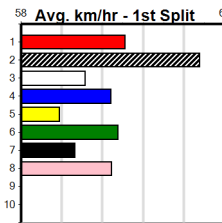

Shepparton

BYERS ELECTRICAL (275+RANK)

Distance: 390m, Race Type: Mixed 6/7, Total Prizemoney: $1,530
1st: $1,000, 2nd: $320, 3rd: $160, 4th: $50

3

3:07PM

(VIC time)

ORIENTAL EMERALD (1) can race closer to the speed from her gun draw and she may prove hard to hold out in the run to the judge. BRASTON MISS (3) will find this easier than her last few starts and looks like the main danger here.

Watchdog Tips: **1** **3** **7** **8** **Bet:** **Win 1**