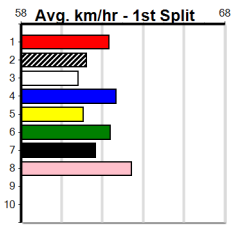

SPORTSBET GREEN TICKS (275+RANK)

Distance: 390m, Race Type: Maiden, Total Prizemoney: $1,530
1st: $1,000, 2nd: $320, 3rd: $160, 4th: $50

1
2:19PM
(VIC time)

MIA MOO (4) can set the tempo soon after box rise in this and she could prove hard to reel in if she does. SHY CABANG (3) will find this much easier than her last few starts and she could be the main danger with some luck early.

Watchdog Tips: **4** **3** **5** **2** **Bet:** **Win 4**