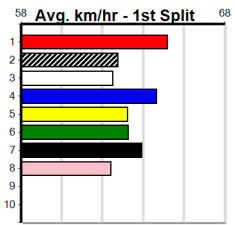

RACERS FUNCTION CENTRE (275+RANK)

Distance: 390m, Race Type: Grade 5, Total Prizemoney: \$1,530
1st: \$1,000, 2nd: \$320, 3rd: \$160, 4th: \$50

7

4:28PM

(VIC time)

BURRA BRICE (7) is well drawn out wide and has the early speed to race on the speed throughout and he looks like the one to beat. ACE REDEEMER (2) has been racing well and looks like the danger after a handy win here 3 starts back.