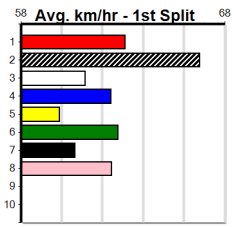

BYERS ELECTRICAL (275+RANK)

Distance: 390m, Race Type: Mixed 6/7, Total Prizemoney: \$1,530
 1st: \$1,000, 2nd: \$320, 3rd: \$160, 4th: \$50

3
3:07PM
 (VIC time)

ORIENTAL EMERALD (1) can race closer to the speed from her gun draw and she may prove hard to hold out in the run to the judge. BRASTON MISS (3) will find this easier than her last few starts and looks like the main danger here.