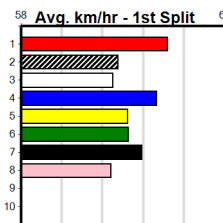

RACERS FUNCTION CENTRE (275+RANK)

Distance: 390m, Race Type: Grade 5, Total Prizemoney: $1,530
1st: $1,000, 2nd: $320, 3rd: $160, 4th: $50

7

4:28PM

(VIC time)

BURRA BRICE (7) is well drawn out wide and has the early speed to race on the speed throughout and he looks like the one to beat. ACE REDEEMER (2) has been racing well and looks like the danger after a handy win here 3 starts back.

Watchdog Tips: **7** **2** **1** **3** **Bet:** **Win 7**