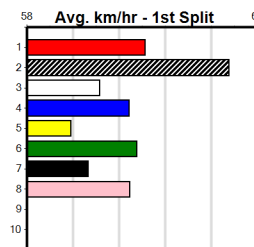

BYERS ELECTRICAL (275+RANK)

Distance: 390m, Race Type: Mixed 6/7, Total Prizemoney: $1,530
1st: $1,000, 2nd: $320, 3rd: $160, 4th: $50

ORIENTAL EMERALD (1) can race closer to the speed from her gun draw and she may prove hard to hold out in the run to the judge. BRASTON MISS (3) will find this easier than her last few starts and looks like the main danger here.

Watchdog Tips: 1 3 7 8 **Bet:** Win 1

Form Box	Wgt	Dist	Track	Date	Time	BON	Margin	1st/2nd (Time)	PIR	Checked	Comment	WR	Split 1	S/P	Grade	
1	ORIENTAL EMERALD [6] Gun draw, can race closer to the speed, go close. $5.00															
	BK Bitch		Mar-22		Sire: ZIPPING GARTH		Dam: ORIENTAL JEWEL		Trainer: Paula Boots (Merrigum)							
	Owner(s): N Hebart															
	Winning Distances: < 300m (0) 300 - 399m (2) 400 - 499m (0) 500 - 599m (0) 600 - 699m (0) > 700m (0)															
	Winning Weights: 27.8(1) 28.4(1)															
	1st (6)	27.8	390	SHP	R9	05-Mar-24	22.42	22.11	1.25L MOE PATTY (22.49)	M/11	.	.	.	8.48	$21.90	7
	6th (1)	27.9	390	SHP	R9	14-Mar-24	22.97	22.13	12.00 FASCINATE BLAZE (22.13)	M/66	.	.	.	8.85	$6.60	6G
	5th (3)	27.5	300	HVL	R9	03-May-24	17.39	16.90	2.50L FEROCIOUS SANDY (17.23)	M/2	.	.	.	4.03	$7.80	T3-6
	6th (5)	27.7	390	SHP	R3	23-May-24	23.09	22.21	13.00 ARE YOU NERVOUS (22.21)	M/65	.	.	.	8.99	$9.90	T3-6
	6th (7)	27.5	300	HVL	R9	31-May-24	17.12	16.66	4.00L HERE'S TO LOUIE (16.85)	M/5	.	.	.	4.03	$25.90	T3-RW
5th (4)	28.0	425	BEN	R3	05-Jun-24	24.74	24.06	4.00L ZIPPING LIZZO (24.48)	M/434	.	.	.	6.75	$21.90	6G	
4th (4)	27.5	425	BEN	R9	19-Jun-24	24.95	24.13	11.00 HEART OF DARTS (24.24)	M/454	.	.	.	6.81	$15.60	T3-6	
6th (5)	27.1	425	BEN	R9	03-Jul-24	25.29	24.04	12.00 CRISSY HAND (24.51)	M/445	.	.	.	6.69	$4.00	6G	
Last 3 wins NOT included above																
1st (7)	28.4	318	DUB	R1	23-Dec-23	18.62	18.03	1.00L EMPTY JADE (18.69)	221	.	221	.	4.88	$5.00	M	
Prize Best Starts Trk/Dts APM																

Form Box	Wgt	Dist	Track	Date	Time	BON	Margin	1st/2nd (Time)	PIR	Checked	Comment	WR	Split 1	S/P	Grade	
2	SODA GRENADIER [7] Can be a bit one paced in his races, needs luck. $8.00															
	BE Dog		Jan-21		Sire: BARCIA BALE		Dam: SODA FLAKES		Trainer: Anthony Clarke-bruce (Strathmert)							
	Owner(s): A Clarke-bruce															
	Winning Distances: < 300m (0) 300 - 399m (1) 400 - 499m (0) 500 - 599m (0) 600 - 699m (0) > 700m (0)															
	Winning Weights: 29.9(1)															
	6th (1)	29.3	450	TRA	R8	17-Apr-24	25.65	25.09	8.00L DR. KENNETH (25.09)	M/115	.	.	.	6.71	$11.20	X67
	7th (7)	28.9	450	TRA	R5	22-Apr-24	26.37	25.33	14.00 RANGER'S GIRL (25.39)	M/678	.	.	.	6.89	$3.80	T3-RW
	3rd (1)	28.7	300	HVL	R3	17-May-24	17.15	16.92	3.25L SHE'S IDEAL (16.92)	M/6	.	V5	.	4.13	$6.00	T3-7
	8th (4)	29.3	300	HVL	R2	31-May-24	17.26	16.66	3.5L GARY KNEW IT (17.03)	M/7	.	V0	.	4.07	$9.20	T3-7
	7th (7)	29.5	350	HVL	R2	09-Jun-24	20.10	19.29	10.00 FROG MARCH (19.41)	M/5	.	.	.	6.74	$56.10	X67
7th (8)	29.6	300	HVL	R10	14-Jun-24	17.36	16.83	5.00L WALTZING BLAZE (17.01)	M/5	.	V3	.	4.10	$6.70	T3-7	
7th (6)	30.4	300	HVL	R3	28-Jun-24	17.36	16.68	5.50L ZOOM CALL (16.98)	M/4	.	V7	.	4.05	$31.30	T3-7	
4th (5)	29.5	300	HVL	R2	12-Jul-24	17.37	16.68	10.00 STORM SENSATION (16.68)	M/4	.	V0	.	4.01	$11.30	T3-7	
Last 3 wins NOT included above																
1st (3)	29.9	300	HVL	R1	27-Feb-24	17.09	16.59	2.50L BARREL DARRYL (17.26)	M/1	.	.	.	3.93	$5.00	M	
Prize Best Starts Trk/Dts APM