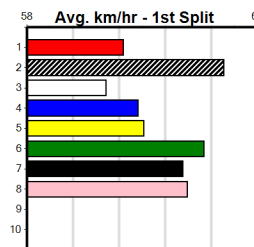

LEKTRA FRED (2) can set the tempo soon after box rise in this and he may prove hard to reel in if he finds the arm. SHOWGIRL KARA (1) showed good speed in her handy last start win and she may be prominent throughout again here.

Watchdog Tips: 2 1 6 8 **Bet:** Win 2

1

SHOWGIRL KARA (NSW)[6] **$3.60**

BK Bitch Oct-21 Sire: ORSON ALLEN Dam: VICTORIA'S KARA

Owner(s): D Shovan Trainer: David Shovan (Powlett Planes)

Winning Distances: < 300m (0) 300 - 399m (1) 400 - 499m (1) 500 - 599m (0) 600 - 699m (0) > 700m (0)

Winning Weights: 28.1(1) 29.0(1)

5th (1)	28.3	425	BEN	R4	29-May-24	24.78	24.04	7.50L KAYE NIGHT (24.26)	M/445	.	.	6.66	$9.10 T3-7
5th (8)	28.4	425	BEN	R2	05-Jun-24	24.90	24.06	11.00 PHIL'S NO ANGEL (24.17)	M/686	.	.	6.84	$19.70 7
7th (2)	28.1	425	BEN	R10	08-Jun-24	25.15	24.27	9.50L MIAMI TICKET (24.48)	M/677	.	.	6.85	$5.00 7
4th (4)	28.2	390	SHP	R9	13-Jun-24	22.58	22.17	5.00L INTERSTATE GIRL (22.24)	Q/34	.	.	8.86	$64.10 T3-7
7th (6)	28.4	400	GEL	R9	18-Jun-24	23.55	22.63	11.00 ZIPPING KUTCHER (22.82)	M/46	.	.	8.71	$23.30 7
7th (5)	28.5	400	GEL	R9	22-Jun-24	23.87	22.83	14.00 ZIPPI MUSTANG (22.95)	M/57	.	SW	8.91	$23.00 7
8th (2)	28.2	400	GEL	R9	02-Jul-24	23.83	22.88	14.00 ABSOLUTELY FRANK (22.88)	Q/88	.	W	9.05	$12.00 7
1st (8)	28.1	390	WBL	R4	08-Jul-24	22.88	22.15	1.00L SUPER CEVICHE (22.95)	M/11	.	SW	8.87	$14.60 7

Last 3 wins NOT included above

1st (1)	29.0	425	BEN	R3	17-Apr-24	24.49	24.30	0.75L BLUE FLAME (24.53)	M/122	.	SW	6.61	$13.70 M

2

LEKTRA FRED [6] **$6.50**

BK Dog Apr-22 Sire: HOUDINI BOY Dam: LEKTRA JENA

Owner(s): WETZEL (SYN), S Wetzels, H Wetzels Trainer: Shane Wetzels (Seymour)

Winning Distances: < 300m (0) 300 - 399m (1) 400 - 499m (1) 500 - 599m (0) 600 - 699m (0) > 700m (0)

Winning Weights: 30.3(1) 30.4(1)

4th (6)	30.6	450	WBL	R5	29-Apr-24	26.03	25.64	3.75L CLOUDY WREN (25.77)	M/334	.	.	6.82	$3.90 6G
5th (7)	30.1	400	MTG	R7	05-May-24	23.43	22.87	6.50L ZIPPING SHAKIRA (22.97)	M/445	.	.	11.04	$18.00 5
4th (1)	29.6	400	MTG	R6	12-May-24	23.45	22.81	8.00L CAPTAIN ROSIE (22.91)	M/334	.	.	11.07	$6.50 5
6th (1)	29.4	400	MTG	R6	26-May-24	23.90	22.98	11.00 SAINT TOMMY (23.18)	M/334	.	.	11.28	$6.50 5
4th (5)	30.2	390	WBL	R10	10-Jun-24	22.67	22.18	7.00L PAPER SHREDDER (22.18)	M/33	.	.	8.89	$10.30 6G
4th (5)	30.3	300	HVL	R9	01-Jul-24	17.18	16.87	4.50L HAPPY CHICK (16.87)	M/3	.	.	4.03	$11.90 T3-6
5th (3)	30.5	300	HVL	R10	05-Jul-24	17.30	16.98	4.50L DINOSAUR DEANO (17.01)	M/4	.	.	4.02	$10.00 T3-6
4th (6)	30.7	300	HVL	R10	12-Jul-24	17.29	16.68	1.5L DEVIL IN ME (17.20)	M/7	.	.	4.15	$6.70 T3-6

Last 3 wins NOT included above

1st (6)	30.3	390	WBL	R1	08-Jan-24	22.45	22.28	2.25L OLINSKY (22.61)	M/11	.	.	8.59	$1.80 M
1st (1)	30.4	400	MTG	R6	04-Feb-24	23.22	22.79	0.75L BELAIR BRAE (23.26)	M/11	.	.	10.85	$3.00 6