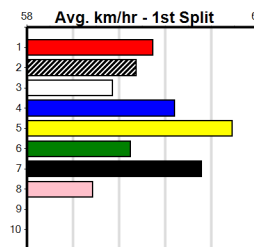

CKH PAINTING (275+RANK)

Distance: 450m, Race Type: Grade 5, Total Prizemoney: $1,530
1st: $1,000, 2nd: $320, 3rd: $160, 4th: $50

COLD THAT NIGHT (7) has plenty of talent and he looks like the one to beat in this after some tougher racing of late. AUSSIE SAVANNAH (5) has the speed to find the arm soon after box rise and looks like the one to catch here.

Watchdog Tips: **7** **5** **4** **1** **Bet:** **Box Trifecta 1,4,5,7 ($10 for 41.67%)**

Form Box	Wgt	Dist	Track	Date	Time	BON	Margin	1st/2nd (Time)	PIR	Checked	Comment	WR	Split 1	S/P	Grade
1															
DERRY GIRL [5]															
Comes into calculations from this draw. $5.50															
BK Bitch Feb-20 Sire: BLAZIN' BOMBER Dam: GORDETTE Trainer: Anthony Hyde (Avenel)															
Owner(s): A Hyde															
Winning Distances: < 300m (0) 300 - 399m (1) 400 - 499m (1) 500 - 599m (2) 600 - 699m (0) > 700m (0)															
Winning Weights: 25.9(1) 26.5(2) 26.7(1)															
8th (4)	26.3	350	HVL	R8	07-Feb-24	20.50	19.85	8.00L RUBBER BUCKY (19.97)	S/8	.	.	.	6.90	$33.40	5
5th (2)	26.3	350	HVL	R7	21-Feb-24	19.97	19.38	3.75L CITI FIELD (19.72)	M/4	.	.	.	6.73	$14.40	5
4th (2)	26.0	350	HVL	R12	01-Mar-24	19.87	19.32	8.00L BEWARE BOB (19.32)	M/4	.	.	.	6.79	$34.30	T3-5
F (3)	26.1	450	SHP	R6	07-Mar-24	0.00	25.53	TANTANGARA GIRL (25.94)	M/2	.	V5	.	6.75	$31.30	T3-5
3rd (6)	25.5	350	HVL	R7	29-May-24	20.03	19.45	2.25L EMPRESS SAL (19.88)	M/1	.	SW	.	6.67	$10.80	5
5th (1)	25.7	425	BEN	R12	08-Jun-24	24.90	24.27	5.50L FERNBANK FLYER (24.51)	S/577	.	.	.	6.92	$3.70	5
4th (5)	25.6	425	BEN	R12	26-Jun-24	24.93	23.91	4.00L HYDRON GLIDE (24.65)	M/776	.	.	.	7.01	$5.80	T3-5
3rd (8)	25.8	450	SHP	R8	29-Jun-24	26.75	26.14	9.00L ZAMBEZI (26.14)	S/888	.	.	.	7.07	$10.80	T3-5
Last 3 wins NOT included above															
1st (1)	26.5	350	HVL	R9	23-Sep-22	19.74	19.56	1.00L LIKE A LORRY (19.80)	M/3	.	SW	.	6.73	$14.40	T3-RW
1st (5)	26.5	425	BEN	R9	05-Nov-22	24.24	23.86	1.25L IDAHO EVIE (24.32)	M/663	.	.	.	6.79	$16.50	6G
1st (8)	25.9	525	MEA	R12	04-Feb-23	30.62	29.98	0.50L ELENOR BALE (30.64)	M/2443	.	.	.	5.20	$4.40	5

Box History								
Bx	1st	2nd	3rd	4th	5th	6th	7th	8th
1	1	1	1	2	1			
2	1	1	1	1	1		2	1
3				1	1	1	1	1
4					2	1		1
5	1	1	3	1			1	1
6				2	1	1	1	1
7	1				2			
8	1		3	1	1	1		
Prize Best $14830.00								
Starts NBT								
Trk/Dts 51-4-4-10								
APM 3-0-0-1								
657