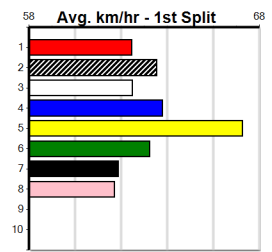

SHEPP CITY FENCING (275+RANK)

Distance: 390m, Race Type: Grade 5, Total Prizemoney: $1,530
1st: $1,000, 2nd: $320, 3rd: $160, 4th: $50

UNKNOWN ABILITY (4) can race on the speed from the outset and he looks like the one to beat after good placings in his last 2. TINKER DAN (1) will find this a bit easier than his last few starts and he could be right in the finish here.

Watchdog Tips: 4 1 6 8 Bet: Win 4

TINKER DAN [5] Has talent, easier here than his last few, danger. $5.00
RBD Dog Mar-21 Sire: FERNANDO BALE Dam: DYNA BOBBI
Owner(s): Burns Racing (SYN), C Burns, J Burns
Trainer: Mark Giddings (Heathcote)
Winning Distances: < 300m (0) 300 - 399m (6) 400 - 499m (3) 500 - 599m (0) 600 - 699m (0) > 700m (0)
Winning Weights: 30.0(1) 31.2(1) 31.8(2) 32.5(1) 32.6(1) 32.8(3)
7th (6) 32.3 390 SHP R12 22-Apr-24 22.60 21.96 8.50L CHESTER KEEPING (22.03) M/77 . . . 8.75 $6.70 5
7th (3) 32.1 390 SHP R11 29-Apr-24 22.74 21.97 9.00L GOT A PRINCIPLE (22.12) Q/88 . . . 8.70 $18.60 5
8th (7) 32.0 400 GEL R12 07-May-24 23.22 22.58 7.50L VENTURA BALE (22.72) M/88 . . . W 8.70 $3.50 5
1st (8) 31.8 390 SHP R11 23-May-24 22.53 22.21 1.75L PIPELINE ICON (22.65) M/21 . . . . 8.62 $1.60 T3-5
4th (2) 31.4 390 BAL R4 02-Jun-24 22.95 22.08 6.50L ZIPPING SWAZI (22.50) Q/35 . . . W 8.64 $2.00 T3-5
4th (4) 31.8 425 BEN R11 07-Jun-24 24.73 23.85 9.00L ROLLING STORM (24.14) S/734 . . . . 6.82 $17.90 5H
7th (3) 31.2 390 BAL R11 07-Jul-24 22.95 22.17 5.00L BLUE RISE (22.60) Q/68 . . . . 8.82 $7.00 T3-5
7th (2) 32.1 390 BAL R12 14-Jul-24 23.16 22.33 9.00L IBROX COOPER (22.57) M/78 . . . W 8.74 $6.20 T3-5
Last 3 wins NOT included above
1st (4) 32.8 390 BAL R10 15-Jan-24 22.16 22.16 0.50L NITRO BALE (22.19) Q/24 . . . W 8.42 $7.10 T3-5
1st (6) 32.5 390 BAL R10 01-Apr-24 22.14 22.14 3.5L TEXICALI FLASH (22.37) M/11 . . . W 8.58 $3.20 T3-5
1st (8) 32.8 450 SHP R6 05-Apr-24 25.51 25.14 2.75L LONG LEGS LIAM (25.68) M/411 . . . . 6.78 $2.80 5

THUNDER PIE [5] Handy placings in 2 of her last 3 starts, respect. $12.00
BK Bitch Sep-20 Sire: MY REDEEMER Dam: BLACK PONTIAC
Owner(s): D Shovan
Trainer: David Shovan (Powlett Planes)
Winning Distances: < 300m (0) 300 - 399m (2) 400 - 499m (1) 500 - 599m (0) 600 - 699m (0) > 700m (0)
Winning Weights: 27.7(1) 29.0(1) 29.1(1)
4th (3) 29.1 390 SHP R4 23-May-24 22.98 22.21 9.00L REDSHIFT TANGO (22.36) M/24 . . . . 8.85 $12.80 T3-5
6th (6) 28.8 390 SHP R10 30-May-24 22.85 22.15 7.50L SUGAR BOWL ROSE (22.33) M/55 . . . . 8.92 $28.80 5
2nd (3) 28.5 425 BEN R7 08-Jun-24 24.52 24.27 0.75L SCARLETT'S GEM (24.47) Q/111 . . . . 6.62 $8.70 5
8th (2) 28.3 390 SHP R2 13-Jun-24 23.03 22.17 6.00L MISTER SHOEMAN (22.64) M/78 . . . . 9.00 $31.10 T3-5
5th (8) 28.5 400 GEL R11 18-Jun-24 23.72 22.63 3.75L BUSHMAN'S ARCHIE (23.47) M/36 . . . SW 8.70 $56.20 5
3rd (8) 28.3 400 GEL R6 22-Jun-24 23.41 22.83 4.75L JOLENE BALE (23.09) M/45 . . . W 8.59 $20.20 5
3rd (1) 27.9 390 SHP R11 04-Jul-24 22.77 22.18 3.5L WE ARE SOUTH (22.52) Q/33 . . . . 8.75 $40.00 T3-5
4th (1) 27.7 390 SHP R11 11-Jul-24 22.62 22.09 8.00L ORIENTAL OPHELIA (22.09) M/43 . . . . 8.90 $49.40 T3-5
Last 3 wins NOT included above
1st (8) 27.7 400 WGL R3 05-May-22 23.16 22.83 7.50L WINE AND ROSES (23.66) Q/11 . . . . 8.45 $8.40 T3-M
1st (5) 29.1 390 SHP R4 14-Dec-23 22.62 22.21 1.25L SPOILER ALERT (22.69) Q/11 . . . SW 8.47 $36.30 7
1st (4) 29.0 390 SHP R10 08-Feb-24 22.75 22.17 0.50L SHE IS SCARLET (22.77) Q/44 . . . . 8.65 $17.20 6G