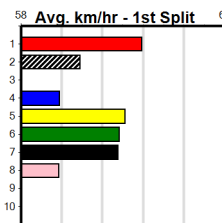

Healesville

SPORTSBET NOBODY DOES IT EASIER

Distance: 300m, Race Type: Tier 3 - Grade 7, Total Prizemoney: $1,530

1st: $1,000, 2nd: $320, 3rd: $160, 4th: $50

3

11:30AM

(VIC time)

HALF MAC (7) can race on the speed from the outset in this and he looks like the one they may need to beat here. HAVANA MAGIC (1) has recorded good placings in 2 of her last 3 starts and she can challenge from the gun draw today.

Watchdog Tips: **7** **1** **8** **5** **Bet:** **Win 7**

Form	Box	Weight	Dist	Track	Date	Time	BON	Margin	1st/2nd (Time)	PIR	Checked	Comment	W/R	Split 1	S/P	Grade		
1	HAVANA MAGIC [7]	<i>Good placings in 2 of her last 3, major player.</i>																
BK	B	HAVANA MISS																
Trainer: Jason Sharp (Lara) $4.00																		
ST (-)	25	400	GEL		11-Jun-24	23.15			4.75L	Trial	Cleared		M/33		2of4	8.60	$.	ST
2nd (7)	25.0	400	GEL	R9	18-Jun-24	22.90	22.63		1.25L	ZIPPING	KUTCHER (22.82)		M/22			8.54	$9.10	7
6th (5)	25.2	400	GEL	R4	25-Jun-24	23.56	22.50		13.00L	CANYA	LIBBY (22.67)		M/86		SW	9.18	$7.30	7
3rd (8)	25.2	400	GEL	R9	09-Jul-24	23.16	22.77		6.00L	HARAJUKU	LASS (22.77)		M/33			8.64	$12.20	7
Owner(s): Vi Alskar Hundar (SYN), A Lie, J Sharp																		

Winning Boxes

1	2	3	4	5	6	7	8
	1						
Prize							
Best							
Starts							
Trk/Dst							
APM							

Form	Box	Weight	Dist	Track	Date	Time	BON	Margin	1st/2nd (Time)	PIR	Checked	Comment	W/R	Split 1	S/P	Grade		
2	MAN-OF-ACTION [7]	*** SCRATCHED ***																
BK	D	STACEY KEEPING																
Trainer: $99.00																		
3rd (3)	30.2	300	HVL	R10	14-Jun-24	17.26	16.83		3.75L	WALTZING	BLAZE (17.01)		M/2			3.95	$78.40	T3-7
8th (2)	30.1	390	WBL	R9	17-Jun-24	23.32	22.51		8.50L	TESSA	DENMARK (22.73)		S/78			9.14	$19.70	7
5th (7)	29.7	390	WBL	R4	08-Jul-24	23.49	22.15		9.00L	SHOWGIRL	KARA (22.88)		M/36			8.98	$15.20	7
7th (7)	29.9	300	HVL	R2	12-Jul-24	17.65	16.68		14.00L	STORM	SENSATION (16.68)		M/7			4.20	$54.30	T3-7
Owner(s): J Clarke																		

Winning Boxes

1	2	3	4	5	6	7	8
	1						
Prize							
Best							
Starts							
Trk/Dst							
APM							

Form	Box	Weight	Dist	Track	Date	Time	BON	Margin	1st/2nd (Time)	PIR	Checked	Comment	W/R	Split 1	S/P	Grade		
3	WALTZING EMBERS [7]	<i>Been down the track in recent times, tested here.</i>																
WBD	B	MINI FERNANDO																
Trainer: Gavin Ithier (Devon Meadows) $10.00																		
7th (8)	25.0	300	HVL	R10	07-Jun-24	17.73	16.73		5.50L	PIE	HARD (17.36)		M/7			4.09	$26.80	T3-7
7th (5)	24.8	300	HVL	R3	21-Jun-24	17.61	16.81		5.50L	INTERCEPT	QUEEN (17.25)		M/4			4.10	$43.60	T3-7
6th (1)	25.0	300	HVL	R3	05-Jul-24	17.34	16.98		3.25L	LITTLE	WHIP (17.12)		M/2			3.96	$47.30	T3-7
8th (2)	24.7	350	TRA	R4	10-Jul-24	21.15	19.79		15.00L	LOUR	GLAD (20.15)		M/488			6.83	$14.20	7
Owner(s): G Ithier																		

Winning Boxes

1	2	3	4	5	6	7	8
Prize							
Best							
Starts							
Trk/Dst							
APM							

Form	Box	Weight	Dist	Track	Date	Time	BON	Margin	1st/2nd (Time)	PIR	Checked	Comment	W/R	Split 1	S/P	Grade		
4	SPELLCASTER [7]	<i>Likely to be in the back half early, tough ask.</i>																
BK	B	DESIREE DANCER																
Trainer: Colin Baker (Lara) $15.00																		
4th (7)	27.1	300	HVL	R2	23-Feb-24	17.39	16.85		4.50L	WALTER	WALRUS (17.09)		M/2			3.94	$51.80	T3-7
8th (2)	26.9	390	BAL	R9	21-Mar-24	23.30	22.01		14.00L	ARTORIAS	BALE (22.39)		S/54			8.89	$42.90	7
7th (7)	25.5	350	TRA	R9	03-Jun-24	21.45	20.25		15.00L	LINTER	TERRA (20.44)		S/77			7.12	$82.80	X67
8th (1)	25.1	300	HVL	R2	12-Jul-24	17.81	16.68		17.00L	STORM	SENSATION (16.68)		M/5			4.03	$85.90	T3-7
Owner(s): C Baker																		

Winning Boxes

1	2	3	4	5	6	7	8
	1						
Prize							
Best							
Starts							
Trk/Dst							
APM