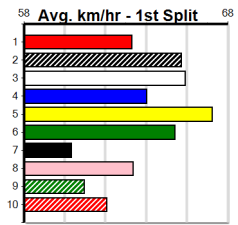

OUTER EAST FOOTBALL NETBALL COMP

Distance: 350m, Race Type: Tier 3 - Grade 7, Total Prizemoney: $1,530
1st: $1,000, 2nd: $320, 3rd: $160, 4th: $50

5

12:09PM

(VIC time)

MAJOR FRANKY (6) recorded a solid all the way win here last start and he looks set to make it two in a row today. STURGIS (5) has been smartly placed in his last 2 starts here and he has the early speed to be prominent throughout in this.

Watchdog Tips:

6

5

4

8

Bet:

Win 6