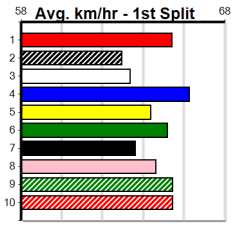

SPORTSBET GO THE BLUE DOG

Distance: 300m, Race Type: Grade 5 T3, Total Prizemoney: $1,530
1st: $1,000, 2nd: $320, 3rd: $160, 4th: $50

12

2:30PM
(VIC time)

FIREBIRD FLYER (1) recorded a handy placing from this draw last start and she may be the one to beat with an ounce of luck. COFFEE AND CREAM (3) has been racing well enough for a race of this nature and he could be right in the finish here.

Watchdog Tips: **1** **3** **7** **6** **Bet:** **Win 1**