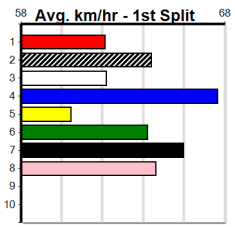

PITSTOP MOWER REPAIRS

Distance: 350m, Race Type: Tier 3 - Grade 6, Total Prizemoney: $1,530
1st: $1,000, 2nd: $320, 3rd: $160, 4th: $50

7
12:44PM
(VIC time)

HEAD HUNTER (3) can explode once fully balanced in his races and he may prove very hard to hold out in this. MY BOY TED (4) posted a good win here two starts back and he may only need to step cleanly to challenge again here.

Watchdog Tips: **3** **4** **2** **8** **Bet:** **Win 3**