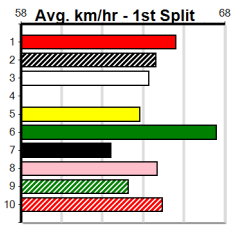

MR HUMMER LIMOS

Distance: 300m, Race Type: Grade 5 T3, Total Prizemoney: $1,530
1st: $1,000, 2nd: $320, 3rd: $160, 4th: $50

10

1:52PM
(VIC time)

KING KABOOM (1) is drawn to race on the speed from the outset in this and he may prove hard to catch if he can find the arm early. CLARK (8) can explode soon after box rise in his races and he could pour the pressure on mid race here.

Watchdog Tips:

1

8

7

6

Bet:

Win 1