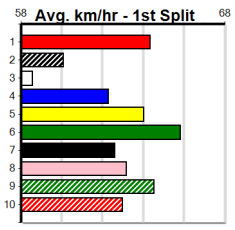

JASON McKEOWN PHOTOGRAPHY

Distance: 350m, Race Type: Tier 3 - Maiden, Total Prizemoney: $1,530
1st: $1,000, 2nd: $320, 3rd: $160, 4th: $50

2

11:15AM
(VIC time)

LITTLE GLADYS (5) can race on the speed from the outset from her tough draw and she will be hard to reel in if she can find the arm. C'EST NOIR (6) can make some mistakes in his races but has plenty of talent and can challenge here.

Watchdog Tips:

5

6

2

1

Bet:

Win 5