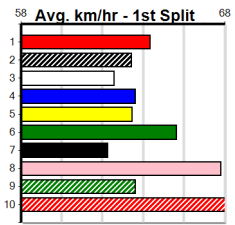

# MONTROSE IGA LIQUOR

Distance: 300m, Race Type: Grade 5 T3, Total Prizemoney: \$1,530  
1st: \$1,000, 2nd: \$320, 3rd: \$160, 4th: \$50