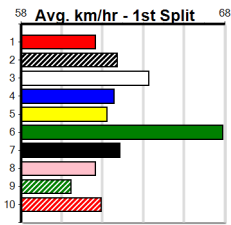

**Track Record:**

Distance	Time	Greyhound	Date Set
300m	16.057	UNLEASH COLLINDA	11-Dec-22
350m	18.641	UNLEASH COLLINDA	19-Feb-23

Healesville

# "THE SHED" @ Healesville Greys

Distance: 300m, Race Type: Tier 3 - Maiden, Total Prizemoney: \$1,530

1st: \$1,000, 2nd: \$320, 3rd: \$160, 4th: \$50