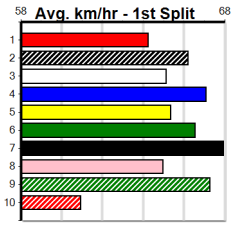

WATTS PRICE ACCOUNTANTS

Distance: 410m, Race Type: Grade 5, Total Prizemoney: $2,925
1st: $1,950, 2nd: $600, 3rd: $300, 4th: $75

Watchdog Tips: **0 0 0 0** Bet: **0**