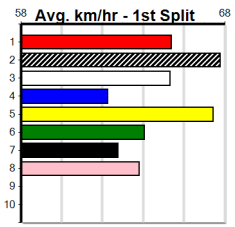

Horsham

WARRACK BUTCHERY

Distance: 410m, Race Type: Grade 6, Total Prizemoney: $2,925
1st: $1,950, 2nd: $600, 3rd: $300, 4th: $75

9
6:21PM
(VIC time)

Watchdog Tips: **0 0 0 0** Bet: **0**