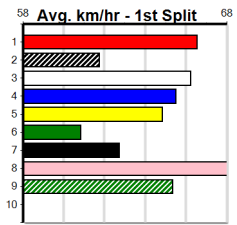

Horsham

RSN GREY AREAS - WEDNESDAY & FRID

Distance: 485m, Race Type: Mixed 4/5, Total Prizemoney: \$3,875
1st: \$2,600, 2nd: \$800, 3rd: \$400, 4th: \$75

8

6:01PM

(VIC time)

Watchdog Tips: 0 0 0 0 **Bet:** .