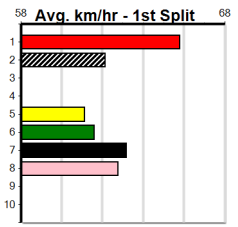

Horsham

SPORTSBET HT1

Distance: 410m, Race Type: Maiden Heat, Total Prizemoney: $2,535
1st: $1,680, 2nd: $520, 3rd: $260, 4th: $75

1
3:44PM
(VIC time)

Watchdog Tips:

0 0 0 0

Bet:

Form Box Weight Dist Track Date Time BON Margin 1st/2nd (Time) PIR Checked Comment W/R Split 1 S/P Grade

1 MY BREW [M]															Winning Boxes												
BK	D	Mar-22	MY REDEEMER	STAR ANISE											1	2	3	4	5	6	7	8					
Trainer: Raymond Brewer (Camperdown)															Prize								$1,040.00				
7th (1) 31.5 410 HOR R1 15-Oct-24 23.95 22.86 4.25LDEFENSIVE (23.66) M/46 . . . W 10.71 $5.20 M															Best								23.64				
2nd (2) 31.9 410 HOR R2 22-Oct-24 23.90 22.99 1.25LRICO BALBOA (23.82) M/22 . . . 10.65 $6.00 M															Starts								3-0-2-0				
2nd (3) 32.1 410 HOR R1 29-Oct-24 23.64 23.25 1.00LVENETIAN BLUE (23.59) M/22 . . . 10.49 $5.90 M															Trk/Dst								3-0-2-0				
Owner(s): BREWER'S OWN (SYN), J Brewer, D Brewer															APM								$1040				

2 ZINZAN CIAN (NSW)[M]															Winning Boxes												
BEF	B	Feb-23	ZINZAN BROOKE	PEBBLES CIAN											1	2	3	4	5	6	7	8					
Trainer: Derek Faulknull (Elphinstone)															Prize								$0.00				
7th (6) 28.5 410 HOR R1 05-Oct-24 24.92 23.32 15.00LZIPPING DIEGO (23.87) S/67 . . . 10.96 $15.60 M															Best								24.92				
6th (5) 28.8 300 HVL R2 15-Oct-24 17.35 16.68 5.00LJABBERWOCKY (17.01) M/6 . . . 4.13 $87.60 M															Starts								3-0-0-0				
6th (7) 28.4 300 HVL R1 01-Nov-24 17.70 16.82 4.25LCRITICAL MASS (17.42) M/7 . . . 4.11 $26.30 T3-M															Trk/Dst								1-0-0-0				
Owner(s): D Faulknull															APM								$0				

3 GOLDEN BOOT [M]															ENG HVL 2024-11-01												
RF	D	Nov-22	ASTON RUPEE	MEPUNGA BELLA											1	2	3	4	5	6	7	8					
Trainer: Jayden Cassar (Ballarat East)															Prize								$0				
Owner(s): T Keogh															Best								FSH				
															Starts								0-0-0-0				
															Trk/Dst								0-0-0-0				
															APM								$0				

4 BELLA BLOSSOM [M]															Winning Boxes												
BE	B	Mar-23	FERNANDO BALE	NOVA WILLOW											1	2	3	4	5	6	7	8					
Trainer: George Cini (Miners Rest)															Prize								$0				
Owner(s): G Cini															Best								FSH				
															Starts								0-0-0-0				
															Trk/Dst								0-0-0-0				
															APM								$0				

5 HUSKY BAILEY [M]															Winning Boxes												
BK	D	Nov-22	BERNARDO	HUSKY FLYER											1	2	3	4	5	6	7	8					
Trainer: Jennifer Torr (Myers Flat)															Prize								$150.00				
5th (8) 33.8 410 HOR R2 21-Sep-24 24.15 23.33 12.00LBAG OF SNAGS (23.33) S/77 . . . 11.00 $8.50 M															Best								23.99				
4th (2) 33.5 410 HOR R1 05-Oct-24 24.06 23.32 2.75LZIPPING DIEGO (23.87) S/54 . . . 10.89 $6.90 M															Starts								5-0-0-0				
8th (4) 32.9 410 HOR R1 15-Oct-24 23.99 22.86 5.00LDEFENSIVE (23.66) S/88 . . . 11.03 $29.00 M															Trk/Dst								4-0-0-0				
7th (3) 32.5 425 BEN R2 25-Oct-24 25.40 23.88 21.00LLAMIA NONNA MARY (23.96) S/887 . . . 6.96 $39.90 M															APM								$135				
Owner(s): S Bailey																											

6 SOLAR KATE [M]															Winning Boxes												
BK	B	Dec-22	FERAL FRANKY	SOLAR LIFE											1	2	3	4	5	6	7	8					
Trainer: Victor Millington (Mt Cole)															Prize								$780.00				
6th (6) 24.7 410 HOR R3 21-Sep-24 24.37 23.33 13.00LCRACKERJACK REED (23.52) M/56 . . . 11.16 $68.00 M															Best								23.73				
5th (3) 23.9 410 HOR R1 05-Oct-24 24.28 23.32 6.00LZIPPING DIEGO (23.87) Q/76 . SW . 11.03 $55.60 M															Starts								8-0-1-1				
3rd (1) 23.5 410 HOR R2 22-Oct-24 23.97 22.99 2.25LRICO BALBOA (23.82) Q/33 . . W 10.73 $19.60 M															Trk/Dst								6-0-1-1				
2nd (1) 23.5 410 HOR R2 29-Oct-24 23.73 23.25 3.25LZIPPING TAMIKA (23.51) Q/22 . . . 10.68 $16.80 M															APM								$780				
Owner(s): V Millington																											

7 ZINZAN CHARLIE (NSW)[M]															Winning Boxes												
BK	D	Feb-23	ZINZAN BROOKE	PEBBLES CIAN											1	2	3	4	5	6	7	8					
Trainer: Derek Faulknull (Elphinstone)															Prize								$0.00				
Owner(s): D Faulknull															Best								FSH				
7th (8) 33.3 450 SHP R1 14-Oct-24 26.44 25.13 9.50LLUCKY LISA (25.78) S/667 . . . 6.88 $23.00 M															Starts								1-0-0-0				
															Trk/Dst								0-0-0-0				
															APM								$0