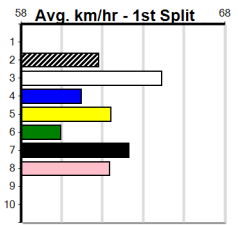

Distance: 410m, Race Type: Maiden Heat, Total Prizemoney: \$2,535
1st: \$1,680, 2nd: \$520, 3rd: \$260, 4th: \$75

3

4:25PM

(VIC time)

Watchdog Tips:

0 0 0 0

Bet:

Form	Box	Weight	Dist	Track	Date	Time	BON	Margin	1st/2nd (Time)	PIR	Checked	Comment	W/R	Split 1	S/P	Grade
------	-----	--------	------	-------	------	------	-----	--------	----------------	-----	---------	---------	-----	---------	-----	-------