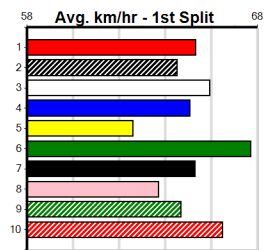

CRYMELON KENNELS

Distance: 410m, Race Type: Mixed 4/5, Total Prizemoney: $3,360
1st: $2,250, 2nd: $690, 3rd: $345, 4th: $75

Watchdog Tips:

Bet:

Table with columns: Form Box, Wgt, Dist, Track, Date, Time, BON, Margin, 1st/2nd (Time), PIR, Checked, Comment, WR, Split 1, S/P, Grade

VELUZA BALE (NSW)[4]
BK Dog Apr-21 Sire: DYNA VILLA Dam: QUAIL BALE
Owner(s): A Gurry
Trainer: Andrea Gurry (Nhill)
Winning Distances: < 300m (0) 300 - 399m (3) 400 - 499m (7) 500 - 599m (0) 600 - 699m (0) > 700m (0)
Winning Weights: 30.2(1) 30.4(1) 30.5(1) 30.7(1) 30.9(2) 31.1(1) 31.3(1) 31.6(1) 32.0(1)
Last 3 wins NOT included above

DANE MULLANE [4]
BK Dog Dec-21 Sire: MEPUNGA BLAZER Dam: POLLY'S YOHANNA
Owner(s): B Wilson
Trainer: Jayden Cassar (Ballarat East)
Winning Distances: < 300m (0) 300 - 399m (1) 400 - 499m (5) 500 - 599m (0) 600 - 699m (0) > 700m (0)
Winning Weights: 27.9(1) 28.4(2) 28.8(1) 29.0(1) 29.1(1)
Last 3 wins NOT included above

MORE BEER PLEASE [5]
F Dog Nov-22 Sire: FERAL FRANKY Dam: JUNK FOOD JUNKIE
Owner(s): A Lie
Trainer: Jason Sharp (Lara)
Winning Distances: < 300m (0) 300 - 399m (0) 400 - 499m (4) 500 - 599m (0) 600 - 699m (0) > 700m (0)
Winning Weights: 31.1(1) 31.3(2) 31.8(1)
Last 3 wins NOT included above

ZYGMON BALE (NSW)[5]
BEBD Dog Dec-21 Sire: FERAL FRANKY Dam: ZELZER ALLEN
Owner(s): B Wheeler
Trainer: Robert Camilleri (Lara)
Winning Distances: < 300m (0) 300 - 399m (0) 400 - 499m (2) 500 - 599m (4) 600 - 699m (0) > 700m (0)
Winning Weights: 35.0(1) 35.2(2) 35.3(1) 35.7(1) 35.8(1)
Last 3 wins NOT included above

ALE [4]
BD Dog Jan-22 Sire: FERNANDO BALE Dam: TIGGERLONG GINGA
Owner(s): J Strutt
Trainer: Rebecca Gibbons (Avalon)
Winning Distances: < 300m (0) 300 - 399m (0) 400 - 499m (1) 500 - 599m (4) 600 - 699m (0) > 700m (0)
Winning Weights: 31.4(1) 31.9(1) 32.2(1) 32.5(1) 32.6(1)
Last 3 wins NOT included above

1

2

3

4

5