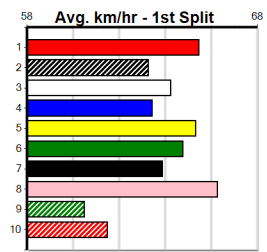

DREAMCHASERS - TICKETS ON SALE NOW

4

4:46PM

(VIC time)

Distance: 410m, Race Type: Grade 7, Total Prizemoney: $2,925
1st: $1,950, 2nd: $600, 3rd: $300, 4th: $75

Watchdog Tips:

Bet:

Form Box	Wgt	Dist	Track	Date	Time	BON	Margin	1st/2nd (Time)	PIR	Checked	Comment	WR	Split 1	S/P	Grade

CINDY'S FIRE [7]

BK Bitch Nov-22 Sire: RAW ABILITY Dam: TINKER CINDY

Owner(s): M Rodgers
Winning Distances: < 300m (0) 300 - 399m (0) 400 - 499m (1) 500 - 599m (0) 600 - 699m (0) > 700m (0)
Winning Weights: 29.3(1)

2nd (5)	28.9	400	GEL	R10	13-Sep-24	23.24	22.65	0.25L ZIPPING JETSON (23.22)	S/42				8.62	$7.70	X67
6th (8)	28.7	425	BEN	R3	20-Sep-24	24.63	24.04	7.50L BLACK LICORICE (24.13)	S/644				6.75	$18.90	X67
2nd (4)	29.0	425	BEN	R4	26-Sep-24	24.48	24.09	0.25L MAX KANE (24.47)	M/121				6.61	$2.40	T3-7
3rd (2)	28.9	390	WBL	R9	03-Oct-24	22.47	21.93	2.00L SUPER SEATTLE (22.34)	S/33				8.73	$3.80	X67H
2nd (5)	29.2	390	WBL	R10	10-Oct-24	22.47	21.87	0.50L PAW WHITLEY (22.44)	M/31				8.70	$15.40	X67F
5th (6)	29.5	390	WBL	R9	17-Oct-24	22.77	21.72	4.00L LENA RHODE (22.51)	S/22		VO		8.75	$3.60	7
5th (4)	29.5	410	HOR	R9	22-Oct-24	24.41	22.99	8.50L BIG SUNSHINE (23.82)	M/63				10.71	$6.40	X67
3rd (8)	29.5	410	HOR	R4	29-Oct-24	23.59	23.25	3.5L ESSENCE (23.35)	S/44				10.47	$11.50	X67

Last 3 wins NOT included above

1st (4)	29.3	400	GEL	R9	30-Aug-24	22.71	22.46	2.25L RADIATION BAND (22.87)	M/11				8.45	$8.90	M

Trainer: Vito Inguanti (Gnotuk)

Box History

Bx	1st	2nd	3rd	4th	5th	6th	7th	8th
1								
2			1	1				
3								
4	1	2			1			1
5		2						
6					1			
7								
8			1			1		

Prize Best Starts Trk/Dts APM

$5505.00
23.59(8)-29/10/24
13-1-5-2
2-0-0-1
3718

TIME FOR TEA [7]

BK Bitch Feb-23 Sire: FERNANDO BALE Dam: CIRCLE OF DREAMS

Owner(s): CHAMPAGNE PTN (SYN), S Smith, A Langton
Winning Distances: < 300m (0) 300 - 399m (1) 400 - 499m (0) 500 - 599m (0) 600 - 699m (0) > 700m (0)
Winning Weights: 28.0(1)

4th (5)	28.0	390	WBL	R2	19-Sep-24	23.04	22.11	9.50L WALTZING BUSTER (22.39)	M/33				9.14	$47.80	M
6th (2)	28.2	410	HOR	R1	24-Sep-24	24.39	22.93	12.00 LIONESSA (23.59)	M/74				10.91	$13.10	M
4th (6)	28.5	390	BAL	R2	07-Oct-24	23.26	22.52	4.50L TIMMY TIME (22.96)	M/33				8.71	$11.80	T3-M
1st (3)	28.0	390	BAL	R2	17-Oct-24	22.56	22.15	0.50L DAD'S PLUM SAUCE (22.59)	Q/11				8.53	$3.30	T3-M
3rd (1)	28.1	410	HOR	R3	29-Oct-24	23.63	23.25	0.50L COBBLE GIBLET (23.60)	Q/11				10.28	$2.50	7

Last 3 wins NOT included above

Trainer: Heather Baxter (Murtoa)

Box History

Bx	1st	2nd	3rd	4th	5th	6th	7th	8th
1				1				
2							1	
3	1							
4								
5				1				
6				1				
7								
8								

Prize Best Starts Trk/Dts APM

$1425.00
23.63(1)-29/10/24
5-1-0-1
2-0-0-1
1410