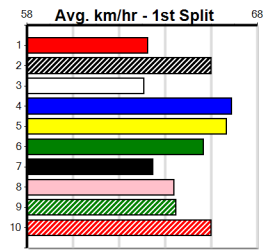

Distance: 410m, Race Type: Grade 5, Total Prizemoney: $2,925
1st: $1,950, 2nd: $600, 3rd: $300, 4th: $75

Watchdog Tips:

Bet:

Form Box Wgt Dist Track Date Time BON Margin 1st/2nd (Time) PIR Checked Comment W/R Split 1 S/P Grade

1

PERFECT TONIGHT [5]
BK Dog Mar-22 Sire: WALK HARD Dam: MRS. SHARP
Owner(s): A Gurry Trainer: Andrea Gurry (Nhill)
Winning Distances: < 300m (0) 300 - 399m (0) 400 - 499m (4) 500 - 599m (0) 600 - 699m (0) > 700m (0)
Winning Weights: 28.8(1) 29.2(1) 29.6(1) 30.6(1)

Box	1st	2nd	3rd	4th	5th	6th	7th	8th
1					1			
2		1					1	
3	1	2	1					
4	2	1				1		1
5	1			1	1	1	1	
6				1	1	1		
7		1				1	1	
8		1	1	2	1	1		1

Prize Best Starts Trk/Dts APM: $8350.00, 23.51(6)-1/10/24, 32-4-6-2, 6-0-0-1, 3108

1st (5) 30.6 400 GEL R6 17-Sep-24 22.89 22.79 4.25L TOMMY FROM MARS (23.18) S/22 . . . 8.77 $2.40 5
2nd (4) 30.4 390 WBL R13 26-Sep-24 22.51 22.14 1.00L EXILED (22.45) S/55 . . . 8.81 $19.50 5
5th (6) 30.2 410 HOR R5 01-Oct-24 23.51 22.85 9.50L MYRNIONG STORM (22.85) S/66 . . . SW 10.69 $20.90 5
3rd (8) 30.2 410 HOR R11 05-Oct-24 23.78 23.32 4.25L PAW PAVLOV (23.49) S/44 . . . 10.78 $14.50 5
6th (5) 30.4 450 WBL R8 10-Oct-24 25.74 25.19 8.00L SYDNEY SHOW (25.19) S/886 . . . 7.11 $61.80 5
7th (5) 30.2 410 HOR R12 15-Oct-24 23.54 22.86 5.00L PAW OLYMPIA (23.20) Q/77 . . . 10.70 $17.60 5
6th (8) 30.1 410 HOR R11 22-Oct-24 23.83 22.99 4.00L SUGAR BOWL ROSE (23.56) S/86 . . . 10.68 $10.00 5
4th (6) 30.0 410 HOR R5 29-Oct-24 24.10 23.25 3.5L SAINT TAY (23.86) S/76 . . . 10.98 $8.60 5

Last 3 wins NOT included above

1st (4) 28.8 460 WGL R1 21-Dec-23 26.53 26.03 3.25L GIZMO FLYER (26.77) M/111 . . . 6.70 $2.60 M
1st (4) 29.2 400 GEL R3 19-Mar-24 22.86 22.37 1.75L ORYX (22.98) M/41 . . . 8.72 $6.60 7
1st (3) 29.6 400 GEL R10 09-Apr-24 22.78 22.46 1.5L WISE MOVE (22.87) M/42 . . . 8.68 $4.70 X67H