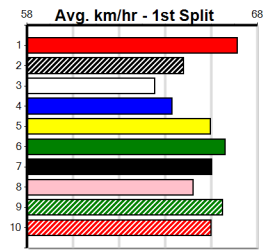

CHS GROUP DAMSELS DASH

Distance: 410m, Race Type: Grade 5, Total Prizemoney: $2,925
1st: $1,950, 2nd: $600, 3rd: $300, 4th: $75

Watchdog Tips:

Bet:

Form Box	Wgt	Dist	Track	Date	Time	BON	Margin	1st/2nd (Time)	PIR	Checked	Comment	WR	Split 1	S/P	Grade

ELK [5]
BK Bitch Sep-21 Sire: FERNANDO BALE Dam: BRYLEE
Owner(s): R Morrissey
Winning Distances: < 300m (0) 300 - 399m (3) 400 - 499m (4) 500 - 599m (0) 600 - 699m (0) > 700m (0)
Winning Weights: 26.6(1) 26.9(1) 27.0(2) 27.2(2) 27.3(1)

1st (1)	27.3	450	WBL	R8	16-Sep-24	25.73	25.73	2.25L HATENNA BALE (25.89)	Q/111	.	.	.	6.71	$1.30	5
1st (6)	27.0	450	WBL	R8	23-Sep-24	25.56	25.56	5.50L REMARLI (25.91)	Q/111	.	SW	.	6.61	$3.40	5
3rd (8)	26.6	450	WBL	R4	26-Sep-24	25.72	25.40	4.25L PAW LAUREN (25.43)	M/322	.	.	.	6.74	$11.20	5
2nd (3)	26.7	450	WBL	R5	03-Oct-24	25.56	25.02	4.00L SUPER TONE (25.29)	Q/332	.	.	.	6.62	$5.50	5
5th (7)	26.8	410	HOR	R6	08-Oct-24	23.85	23.26	5.00L BOMBARDA MAXIMA (23.50)	M/66	.	.	.	10.56	$12.20	5H
6th (6)	26.8	450	WBL	R8	17-Oct-24	25.88	25.12	11.00L ASTON ZINGARA (25.12)	Q/444	.	.	.	6.75	$12.60	X45
4th (6)	26.8	450	BAL	R5	23-Oct-24	25.92	24.99	6.00L SUNNY'S ALRIGHT (25.50)	Q/225	.	.	.	6.61	$20.80	5
8th (1)	26.9	485	HOR	R8	29-Oct-24	27.79	27.05	11.00L IRON ATLAS (27.05)	M/344	.	.	.	6.62	$35.40	X45

Last 3 wins NOT included above

1st (1)	27.2	410	HOR	R3	21-Jul-24	23.53	23.19	3.5L PAW GLORY (23.77)	Q/11	.	SW	.	10.49	$2.60	6G
1st (4)	27.2	390	WBL	R11	25-Jul-24	22.59	22.11	1.75L FAR AWAY TEARS (22.70)	M/21	.	.	.	8.93	$2.70	5
1st (4)	27.0	450	WBL	R8	12-Aug-24	25.50	25.50	1.5L ASTON IGGY (25.59)	M/322	.	.	.	6.78	$3.30	5

Trainer: Gary Hunt (Cudjeee)

Box History

Bx	1st	2nd	3rd	4th	5th	6th	7th	8th
1	3							
2				1	1	1		
3		3	1		2			
4	3	1		1				
5		1	1	1	1	1		1
6	1	1	1	1	1	1		
7		1	1	1	1			
8			2	1		1	1	

Prize Best Starts Trk/Dts APM: $16610.00, 23.51(3)-5/3/24, 36-7-7-6, 7-1-0-1, 7134

TINKER DOT [5]
WBK Bitch Jan-22 Sire: FERNANDO BALE Dam: TINKER MARY
Owner(s): Burns Racing (SYN), C Burns, J Burns
Winning Distances: < 300m (0) 300 - 399m (3) 400 - 499m (5) 500 - 599m (0) 600 - 699m (0) > 700m (0)
Winning Weights: 26.9(1) 27.0(1) 27.1(1) 27.2(2) 27.3(1) 27.4(1) 27.6(1)

2nd (3)	27.5	390	BAL	R13	11-Sep-24	22.37	22.05	2.25L TALCOTT BALE (22.21)	Q/22	.	.	.	8.41	$5.10	5
3rd (5)	27.3	390	WBL	R7	19-Sep-24	22.53	22.11	6.50L LEKTRA TONY (22.11)	Q/33	.	.	.	8.81	$7.10	X34
2nd (4)	27.3	390	BAL	R13	25-Sep-24	22.48	22.31	2.50L GUNAI LILLY (22.32)	M/43	.	.	.	8.45	5	
2nd (7)	27.4	410	HOR	R7	01-Oct-24	23.45	22.85	6.50L ZIPPING POITIER (23.03)	M/23	.	VO	.	10.33	$2.70	X45
3rd (6)	27.6	390	BAL	R13	09-Oct-24	22.23	22.06	2.00L ASTON AURELIA (22.10)	M/33	.	.	.	8.45	$12.00	X45
2nd (8)	27.8	390	BAL	R12	16-Oct-24	22.19	21.97	2.00L BLACK VIPER (22.05)	Q/22	.	.	.	8.41	$5.30	X45
3rd (6)	28.2	390	BAL	R11	23-Oct-24	22.13	21.71	3.00L CHEMICAL EROSION (21.93)	Q/33	.	.	.	8.44	$5.40	5H
7th (7)	28.1	390	BAL	R10	30-Oct-24	23.04	21.83	18.00L SERIAL STICKER (21.83)	M/55	.	.	.	8.73	$9.60	5F

Last 3 wins NOT included above

1st (6)	27.0	400	GEL	R8	21-May-24	22.48	22.48	4.00L YOU YANG YAALA (22.75)	Q/11	.	.	.	8.26	$1.70	X45
1st (1)	27.1	400	GEL	R7	28-Jun-24	22.57	22.38	3.00L SHE'S MAGICAL (22.77)	Q/11	.	.	.	8.35	$3.50	X45
1st (3)	27.6	390	SHP	R12	02-Sep-24	22.18	21.92	1.00L CARAJILLO (22.24)	Q/11	.	.	.	8.38	$4.70	5