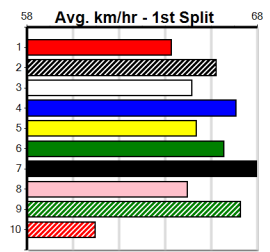

Horsham
10
6:41PM
(VIC time)

WATTS PRICE ACCOUNTANTS

Distance: 410m, Race Type: Grade 5, Total Prizemoney: $2,925
1st: $1,950, 2nd: $600, 3rd: $300, 4th: $75

Watchdog Tips: ☐ ☐ ☐ ☐ ☐

Bet:

1

INGA BUDDY [5]
BE Dog Sep-22 Sire: BEAST UNLEASHED Dam: INGA MIA
Owner(s): P Inguanti Trainer: Mary Inguanti (Camperdown)
Winning Distances: < 300m (0) 300 - 399m (3) 400 - 499m (0) 500 - 599m (0) 600 - 699m (0) > 700m (0)
Winning Weights: 29.6(1) 30.2(1) 30.6(1)

Box	1st	2nd	3rd	4th	5th	6th	7th	8th
1								
2		1	2		1			
3								
4	1	2	1					
5		1	2					2
6								
7	1		1					1
8	1	1			1			

Prize Best Starts Trk/Dts APM: $9235.00, 23.85(3)-22/10/24, 24-3-5-6, 3-0-0-0, 7247

2

IMPOSTER [5]
BK Dog Feb-23 Sire: FERNANDO BALE Dam: PATRIOT EARHART
Owner(s): P Hammerstein Trainer: Paul Hammerstein (Ararat)
Winning Distances: < 300m (0) 300 - 399m (2) 400 - 499m (2) 500 - 599m (0) 600 - 699m (0) > 700m (0)
Winning Weights: 31.9(1) 32.3(1) 32.4(1) 32.6(1)

Box	1st	2nd	3rd	4th	5th	6th	7th	8th
1	2			1				
2	1					1		
3								
4								
5								
6	1							
7								1
8								

Prize Best Starts Trk/Dts APM: $5440.00, 24.31(2)-5/10/24, 7-4-0-0, 1-0-0-0, 4714

3

IS HE HAPPY [5]
BK Dog Feb-23 Sire: BEAST UNLEASHED Dam: MADE ME BLIND
Owner(s): P Hammerstein Trainer: Paul Hammerstein (Ararat)
Winning Distances: < 300m (0) 300 - 399m (3) 400 - 499m (0) 500 - 599m (0) 600 - 699m (0) > 700m (0)
Winning Weights: 33.5(1) 33.7(1) 33.9(1)

Box	1st	2nd	3rd	4th	5th	6th	7th	8th
1								
2	1			1	2			
3								
4								
5								
6								
7	1	1						
8	1				1	1		

Prize Best Starts Trk/Dts APM: $2910.00, FSH, 10-3-1-1, 0-0-0-0, 2496

4

LEKTRA TONY [5]
F Dog Apr-22 Sire: HOUDINI BOY Dam: LEKTRA JENA
Owner(s): M Roberts Trainer: Catherine Roberts (Terang)
Winning Distances: < 300m (0) 300 - 399m (4) 400 - 499m (6) 500 - 599m (0) 600 - 699m (0) > 700m (0)
Winning Weights: 30.0(1) 30.1(1) 30.4(1) 30.5(1) 30.8(2) 31.2(1) 31.4(1) 31.8(1) 31.9(1)

Box	1st	2nd	3rd	4th	5th	6th	7th	8th
1								
2	2	1	1	1				
3	3	1						
4		1		2	2	1		
5				1				3
6	1			1				
7		1	1	1	2			
8	2	3				1		

Prize Best Starts Trk/Dts APM: $20355.00, 23.32(6)-13/2/24, 42-10-9-1, 10-2-2-0, 8816

5

COOPER SUMMER [5]
BD Dog Nov-21 Sire: ORSON ALLEN Dam: SUMMER SKYE
Owner(s): K Ashton Trainer: Kevin Ashton (Charlton)
Winning Distances: < 300m (0) 300 - 399m (0) 400 - 499m (7) 500 - 599m (0) 600 - 699m (0) > 700m (0)
Winning Weights: 28.2(1) 29.3(1) 29.4(2) 29.5(1) 29.6(2)

Box	1st	2nd	3rd	4th	5th	6th	7th	8th
1	1	1	1	1	1	3		
2	2	2		1	1	1		
3	1			2	1			
4	1				3	3		
5	1	1			2	1		
6		3				1		
7	1	2	2	1	1			
8		1	3		3	1		

Prize Best Starts Trk/Dts APM: $17045.00, 23.33(5)-10/9/24, 50-7-10-6, 13-1-3-0, 7329