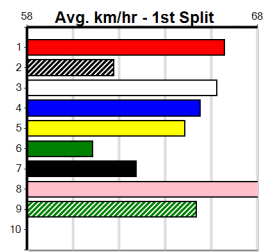

RSN GREY AREAS - WEDNESDAY & FRIDAY

Distance: 485m, Race Type: Mixed 4/5, Total Prizemoney: $3,875
1st: $2,600, 2nd: $800, 3rd: $400, 4th: $75

Watchdog Tips:

Bet:

Form Box	Wgt	Dist	Track	Date	Time	BON	Margin	1st/2nd (Time)	PIR	Checked	Comment	WR	Split 1	S/P	Grade

NICKLEBY ACTION [5]

BD Dog Nov-21 **Sire:** FERAL FRANKY **Dam:** NICKO DANCER
Owner(s): J Hall **Trainer:** Julie Hall (Dingee)

Winning Distances: < 300m (0) 300 - 399m (3) 400 - 499m (4) 500 - 599m (0) 600 - 699m (0) > 700m (0)

Winning Weights: 33.4(2) 33.6(1) 33.9(1) 34.1(2) 34.4(1)

2nd (4)	34.6	425	BEN	R7	30-Aug-24	24.15	23.73	1.25L FABIO GIBLET (24.08)	M/333	.	.	.	6.63	$12.20	5
3rd (6)	34.7	390	SHP	R13	09-Sep-24	22.41	22.15	3.5L CAPALA (22.17)	S/43	.	.	.	8.49	$9.90	5
5th (3)	34.7	500	BEN	R8	13-Sep-24	28.88	28.20	8.50L TENSION HEAD (28.31)	M/554	.	.	.	6.71	$50.60	X45
5th (3)	34.5	425	BEN	R9	20-Sep-24	24.65	24.04	7.50L SODA FRANK (24.14)	M/335	.	.	.	6.68	$11.70	5
7th (4)	34.4	500	BEN	R8	27-Sep-24	28.98	27.99	15.00 VINCENT BALE (27.99)	M/337	.	.	.	6.54	$55.70	X45
6th (4)	34.5	410	HOR	R6	08-Oct-24	23.91	23.26	6.00L BOMBARDA MAXIMA (23.50)	M/33	.	.	.	10.46	$12.40	5H
3rd (4)	35.0	390	SHP	R11	17-Oct-24	22.51	22.22	1.00L MILLIE (22.44)	M/34	.	.	.	8.56	$10.00	T3-5
2nd (2)	34.8	500	BEN	R8	23-Oct-24	28.50	28.41	0.10L THIEF RETURNS (28.50)	M/211	.	.	.	6.58	$2.30	T3-5

Last 3 wins NOT included above

1st (7)	34.1	390	SHP	R12	01-Apr-24	22.38	21.79	0.50L WHISKEY ROAD (22.41)	M/21	.	.	.	8.47	$5.70	5
1st (4)	34.1	425	BEN	R5	26-Apr-24	23.99	23.85	4.75L SURF'S UP (24.32)	M/111	.	.	.	6.56	$21.90	5
1st (3)	34.4	390	SHP	R4	01-Aug-24	22.23	22.17	4.25L HALEIGH VELLA (22.51)	M/11	.	.	.	8.54	$3.00	T3-5

Box History

Bx	1st	2nd	3rd	4th	5th	6th	7th	8th
1	1						1	1
2	1	1					1	1
3	2				3			1
4	1	2	1	2	1	1	1	1
5		2	1		2	2		
6			1					1 1
7	2			3	2	2		
8								

Prize Best	$16425.00
Starts	FSTD 41-7-5-3
Trk/Dts	0-0-0-0
APM	5130