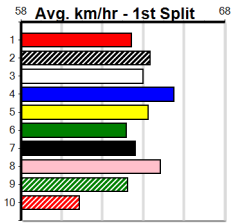

Suggested Quaddie:

- 1st Leg: 7,8 2nd Leg: 6
- 3rd Leg: 2,4,5 4th Leg: 5,6,7
- Cost: \$50 for 277.78%

Download Now

Mobile Form Guide

Average Winning Time:

Distance	Grade	Avg. Time
425m	S/E Heat	23.93
500m	Mixed 4/5	28.15

Track Record:

Distance	Time	Greyhound	Date Set
425m	23.281	TYPHOON SAMMY	09-Oct-21
500m	27.518	MIDNIGHT RIDE	27-Feb-15
660m	37.358	NO DONUTS (late POWDERED DONUT)	27-Mar-16

Bendigo

BATTLERS CUP HT2

Distance: 425m, Race Type: S/E Heat, Total Prizemoney: \$1,530
1st: \$1,000, 2nd: \$320, 3rd: \$160, 4th: \$50