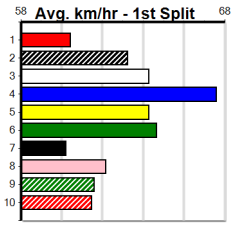

Watchdog Tips: 7 6 5 2 Bet:

Box Quinella 2,5,6,7 (\$10 for 166.67%)

Table containing race details for 10 races. Each race entry includes race number, name, trainer, odds, and performance data. Includes 'Winning Boxes' and 'APM' (Average Pool Money) for each race. Race 1: MINCHER MAGIC [5], Race 2: CORNHILL STORM [6], Race 3: ASTON ZULU [5], Race 4: ASTON MONARCHY [5], Race 5: ASTON MARCAY [5], Race 6: PLAY LAB [5], Race 7: LOTHBROK GIRL [5], Race 8: IN SECRET [5], Race 9: MINI MINION (WA)[5] Res., Race 10: RUNNING RIVER [6] Res.

BATTLERS CUP HT10

10

5:07PM

(VIC time)

Distance: 425m, Race Type: S/E Heat, Total Prizemoney: \$1,530
1st: \$1,000, 2nd: \$320, 3rd: \$160, 4th: \$50

SASSY RICO (8) has a good record here and she will find this easier than her most recent racing.
ROJO SILVER FOX (3) is better than his form indicates and he will be charging to the line. CRUSOE PEARL (5) can fire fresh