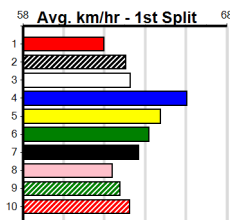

Watchdog Tips: 7 8 1 6 Bet: Win 7

Main race results table with columns for Race, Box, Weight, Dist, Track, Date, Time, BON, Margin, 1st/2nd (Time), PIR, Checked, Comment, W/R, Split 1, S/P, Grade, and Winning Boxes. Includes races 1-10.

Bendigo

8

4:27PM

(VIC time)

BATTLEERS CUP HT8

Distance: 425m, Race Type: S/E Heat, Total Prizemoney: \$1,530
1st: \$1,000, 2nd: \$320, 3rd: \$160, 4th: \$50

LOTHBROK GIRL (7) is far better than her form indicates and she likes to stay wide in her races. PLAY LAB (6) returned to form at Healesville and he should be in the firing line throughout. ASTON MARCAY (5) won't be too far away

Watchdog Tips: 7 6 5 2 Bet:

Box Quinella 2,5,6,7 (\$10 for 166.67%)

Table containing race details for 10 races. Each race entry includes race number, name, trainer, odds, and performance data. Includes 'Winning Boxes' and 'APM' (Average Pool Money) for each race. Race 1: MINCHER MAGIC [5], Race 2: CORNHILL STORM [6], Race 3: ASTON ZULU [5], Race 4: ASTON MONARCHY [5], Race 5: ASTON MARCAY [5], Race 6: PLAY LAB [5], Race 7: LOTHBROK GIRL [5], Race 8: IN SECRET [5], Race 9: MINI MINION (WA)[5] Res., Race 10: RUNNING RIVER [6] Res.