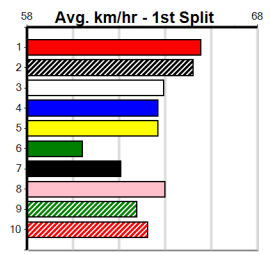

BATTLERS CUP HT9

Distance: 425m, Race Type: S/E Heat, Total Prizemoney: $1,530
1st: $1,000, 2nd: $320, 3rd: $160, 4th: $50

TINKER GOOSE (1) has been racing well in stronger company of late and he is drawn to make every post a winner. BRIGHT MOON (5) can come out running and she will pressure the red throughout. SMALL DEMEANOUR (3) has claims

Watchdog Tips: 1 5 3 6 Bet: Win 1

Race card for TINKER GOOSE [5], $2.40. Includes details on owner (Burns Racing), sire (ORSON ALLEN), dam (GAWKER BALE), and a list of recent race results with dates and times.

Race card for EVIE MALDINI [5], $21.00. Includes details on owner (J Beach), sire (DROOPYS MALDINI), dam (ONE STEP AHEAD), and a list of recent race results.

Race card for SMALL DEMEANOUR (NSW) [3], $7.50. Includes details on owner (The Winning Runns), sire (ZAMBORA BROCKIE), dam (MELISSA'S PRIDE), and a list of recent race results.

Race card for TOM'S BOURBSKI (NSW) [5], $12.00. Includes details on owner (D Knight), sire (BARCIA BALE), dam (SUNSET BOURBSKI), and a list of recent race results.

Race card for BRIGHT MOON (NSW) [5], $4.60. Includes details on owner (Green Cloth), sire (BLUE MOON RISING), dam (SMOOTH CLAUDIA), and a list of recent race results.