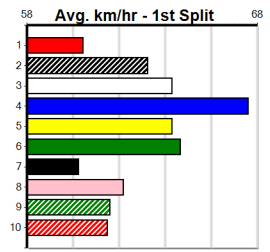

BATTLERS CUP HT10

Distance: 425m, Race Type: S/E Heat, Total Prizemoney: $1,530
1st: $1,000, 2nd: $320, 3rd: $160, 4th: $50

SASSY RICO (8) has a good record here and she will find this easier than her most recent racing.
ROJO SILVER FOX (3) is better than his form indicates and he will be charging to the line. CRUSOE PEARL (5) can fire fresh

Watchdog Tips: 8 3 5 2 Bet: Box Quinella 3,5,8 ($10 for 333.33%)

SOMETHING CLEVER [5] Better than his past few runs, can run a drum $7.50
BK Dog Apr-21 Sire: ASTON KIMETTO Dam: POPOWSKI
Owner(s): AMSTEL (SYN), P Craig, L Jennings, N Tracy
Trainer: Peter Craig (Langwarrin)
Winning Distances: < 300m (0) 300 - 399m (1) 400 - 499m (2) 500 - 599m (0) 600 - 699m (0) > 700m (0)
Winning Weights: 32.2(1) 32.7(1) 33.2(1)
2nd (2) 31.5 435 SLE R10 05-Apr-24 25.18 24.60 2.00L BEAR HAND (25.05) S/733 . . . 5.51 $10.70 X67
6th (3) 31.6 460 WGL R7 20-Jun-24 26.69 26.11 6.50L RARE TARRA (26.27) M/665 . . . 6.89 $15.70 T3-6
4th (8) 32.7 450 BAL R10 11-Aug-24 26.21 25.52 2.50L MAX TANGO (26.05) S/323 . . . 6.84 $10.60 T3-6
3rd (8) 32.8 435 SLE R10 14-Aug-24 25.02 24.45 2.00L ON REPEAT (24.89) S/767 . . . 5.58 $5.90 6G
1st (2) 33.2 460 WGL R9 29-Aug-24 26.13 26.01 3.5L GETTIN' TIPS (26.37) M/321 . . . SW 6.69 $11.20 T3-RW
5th (5) 33.1 460 WGL R6 03-Sep-24 26.47 25.92 3.00L EMPTY YOUR MIND (26.27) S/676 . . . 6.79 $14.40 5
6th (8) 33.5 510 SLE R5 08-Sep-24 29.50 28.65 13.00 DR. GILLIAN (28.65) S/656 . . . 9.43 $26.30 RWH
4th (4) 34.2 460 WGL R8 19-Sep-24 26.41 25.99 6.00L DARNUM FOX (26.01) M/155 . . . 6.57 $16.90 5
Last 3 wins NOT included above
1st (3) 32.7 400 WGL R1 01-Feb-24 22.59 22.58 7.00L PACIFIC BEAUTY (23.04) M/11 . . . SW 8.38 $58.40 T3-M
1st (5) 32.2 395 TRA R4 25-Mar-24 22.64 22.47 2.75L BANDARI (22.83) M/331 . . . SW 3.87 $13.10 7

Box History table with columns Bx, 1st, 2nd, 3rd, 4th, 5th, 6th, 7th, 8th and Prize Best Starts Trk/Dts APM.

SOLITARY FLAME [5] Prefer out wide but has good muster, respect $6.00
DKBD Bitch Aug-21 Sire: HARD STYLE RICO Dam: FAUN FLAME
Owner(s): Big Three (SYN), M Dennis, B Wright, M Bolger
Trainer: Carol Jackson (Neilborough)
Winning Distances: < 300m (0) 300 - 399m (3) 400 - 499m (5) 500 - 599m (0) 600 - 699m (0) > 700m (0)
Winning Weights: 28.6(1) 28.7(3) 28.8(2) 28.9(2)
5th (6) 28.6 425 BEN R5 21-Jun-24 24.52 23.62 13.00 LAMIA MILA (23.62) M/566 . . . W 6.64 $116.50 X45
1st (8) 28.8 425 BEN R11 26-Jun-24 24.28 23.91 4.25L EXPRESS PACK (24.57) Q/211 . . . SW 6.62 $2.20 T3-5
2nd (2) 28.8 450 WBL R8 08-Jul-24 25.82 25.55 1.25L BELLA SUPREME (25.74) Q/113 . . . W 6.69 $4.90 5
5th (5) 28.7 410 HOR R6 13-Jul-24 24.05 23.35 3.75L KENSINGTON FLYER (23.80) S/68 . . . W 10.81 $4.70 T3-5
8th (4) 28.7 390 BAL R11 01-Sep-24 23.22 22.35 6.50L TINKER MIKE (22.80) Q/78 . . . W 8.85 $5.10 T3-5
1st (7) 28.8 390 WBL R12 16-Sep-24 22.61 22.61 0.25L SAINT TOMMY (22.62) Q/12 . . . 8.82 $2.60 5
4th (5) 28.8 410 HOR R5 21-Sep-24 24.06 23.33 6.00L CIRCLE THE SPACE (23.65) M/54 . . . 10.95 $13.30 T3-5
4th (6) 28.9 425 BEN R11 25-Sep-24 24.49 24.05 2.75L DEMON KYSAIAH (24.31) S/665 . . . 6.73 $11.40 5
Last 3 wins NOT included above
1st (7) 28.9 390 WBL R11 08-Apr-24 22.23 22.23 3.75L INGA SALLY (22.48) M/11 . . . 8.63 $7.40 5
1st (3) 28.7 410 HOR R6 12-Apr-24 23.82 23.58 0.025 THAT'S RARE (23.82) M/22 . . . 10.57 $4.70 5
1st (7) 28.6 450 SHP R8 02-May-24 26.17 25.99 1.00L ARTS INFERNO (26.22) M/121 . . . 6.70 $4.00 T3-5