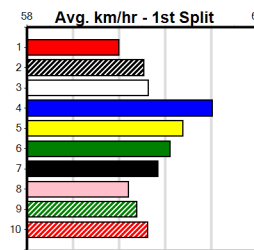

BATTLERS CUP HT8

Distance: 425m, Race Type: S/E Heat, Total Prizemoney: $1,530
1st: $1,000, 2nd: $320, 3rd: $160, 4th: $50

LOTHBROK GIRL (7) is far better than her form indicates and she likes to stay wide in her races.
PLAY LAB (6) returned to form at Healesville and he should be in the firing line throughout. ASTON
MARCAY (5) won't be too far away

Watchdog Tips: 7 6 5 2 Bet: Box Quinella 2,5,6,7 ($10 for 166.67%)

MINCHER MAGIC [5] Well beaten of late, struggles here, tough ask $16.00
Owner(s): B Brown
Winning Distances: < 300m (0) 300 - 399m (2) 400 - 499m (1) 500 - 599m (0) 600 - 699m (0) > 700m (0)
Box History table and Prize Best Starts table included.

CORNHILL STORM [6] Solid record here to date, early speed, respect $7.50
Owner(s): S Gibson
Winning Distances: < 300m (0) 300 - 399m (0) 400 - 499m (2) 500 - 599m (0) 600 - 699m (0) > 700m (0)
Box History table and Prize Best Starts table included.

ASTON ZULU [5] Likely to get too far back early, prefer others $10.00
Owner(s): G Campbell
Winning Distances: < 300m (0) 300 - 399m (0) 400 - 499m (6) 500 - 599m (7) 600 - 699m (0) > 700m (0)
Box History table and Prize Best Starts table included.

ASTON MONARCHY [5] Capable but needs to lead, prefer out wide $4.60
Owner(s): R Borda
Winning Distances: < 300m (0) 300 - 399m (3) 400 - 499m (3) 500 - 599m (0) 600 - 699m (0) > 700m (0)
Box History table and Prize Best Starts table included.

ASTON MARCAY [5] Handy effort two runs back, can threaten $6.00
Owner(s): R Borda
Winning Distances: < 300m (0) 300 - 399m (2) 400 - 499m (1) 500 - 599m (0) 600 - 699m (0) > 700m (0)
Box History table and Prize Best Starts table included.