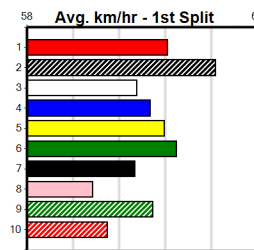

BATTLERS CUP HT11

Distance: 425m, Race Type: S/E Heat, Total Prizemoney: $1,530
1st: $1,000, 2nd: $320, 3rd: $160, 4th: $50

ASTON OPHELIA (5) has been luckless since her scorching 22.31 Geelong win and she can make amends today. DENOMINATOR (2) has a good record here and he can work into the mix mid race. COCONUT MIA (1) has solid claims

Watchdog Tips: 5 2 1 4 Bet: Win 5

COCONUT MIA [5] Good record here, can show early pace, threat $7.50
WBD Bitch Aug-20 Sire: FERNANDO BALE Dam: ALL INCLUDED Trainer: Peter Gabriel (Toolern Vale)
Winning Distances: < 300m (0) 300 - 399m (0) 400 - 499m (4) 500 - 599m (0) 600 - 699m (0) > 700m (0)
Winning Weights: 27.6(1) 28.9(1) 29.1(1) 29.4(1)
1st (4) 28.9 425 BEN R9 14-Apr-24 24.15 24.03 6.50 CLOISONNE (24.58) Q/111 . . . 6.55 $2.70 T3-6
3rd (6) 28.0 425 BEN R12 17-May-24 24.38 23.88 2.00L CRUSOE RICO (24.24) M/443 . . . 6.63 $15.50 5
2nd (5) 27.7 425 BEN R11 24-May-24 24.20 23.90 1.00L CHILLI SAL (24.15) Q/112 . . . 6.53 $5.40 5H
7th (3) 27.6 425 BEN R9 31-May-24 24.71 23.72 7.50L ANOTHER NANDO (24.20) M/876 . . . 6.79 $12.50 5F
8th (3) 27.7 425 BEN R11 05-Jul-24 24.87 23.75 11.00 WILD CUDDLE (24.15) M/678 . . . 6.78 $9.20 5
1st (7) 27.6 425 BEN R3 28-Aug-24 24.47 24.19 1.75L RON'S MISTAKE (24.58) Q/111 . . . SW 6.59 $23.20 T3-5
7th (2) 27.4 400 GEL R5 06-Sep-24 23.11 22.68 6.00L TONIC'S GIRL (22.72) M/65 . . . 8.55 $27.00 5
4th (4) 27.0 300 HVL R10 13-Sep-24 17.06 16.77 4.25L ATOMIC CABANG (16.77) Q/3 . . . 3.99 $18.90 T3-5
Last 3 wins NOT included above
1st (4) 29.4 425 BEN R1 15-Sep-23 24.57 24.25 8.00L REDSHIFT MIKE (25.12) Q/111 . . . SW 6.64 $6.50 M
1st (2) 29.1 425 BEN R9 31-Oct-23 24.24 24.03 2.25L ALFIE ABALONE (24.39) Q/211 . . . 6.52 $4.10 7

DENOMINATOR [4] Another who goes well here, danger if steps $4.60
RF Dog Jul-20 Sire: ORSON ALLEN Dam: ANTARCTIC LASS Trainer: Elise Knott (Carnegie)
Winning Distances: < 300m (0) 300 - 399m (7) 400 - 499m (7) 500 - 599m (0) 600 - 699m (0) > 700m (0)
Winning Weights: 30.8(1) 30.9(1) 31.0(1) 31.2(2) 31.4(3) 31.5(1) 31.7(1) 31.8(1) 32.2(2) 32.6(1)
1st (6) 31.0 395 TRA R9 28-Feb-24 22.30 21.90 2.00L HARD ON ME (22.43) Q/111 . . . 3.65 $3.30 5
7th (7) 30.9 390 SHP R10 04-Mar-24 22.81 22.09 11.00 TROPICANA (22.09) Q/16 . . . 8.34 $5.70 5
8th (4) 30.9 390 SHP R2 11-Mar-24 22.74 21.89 10.00 ASTON MADDOX (22.05) Q/78 . . . 8.70 $7.80 5
6th (5) 32.5 300 HVL R12 25-Aug-24 17.09 16.50 7.00L GUNAI LILLY (16.62) M/4 . . . 3.96 $33.50 5H
5th (5) 32.9 390 BAL R12 04-Sep-24 22.67 21.89 12.00 TIGGERLONG GAS (21.89) M/33 . . . 8.63 $34.80 VET
2nd (1) 32.7 350 HVL R8 13-Sep-24 19.71 19.47 3.5L FIDDLES (19.47) M/3 . . . 6.60 $8.80 T3-5
8th (1) 32.7 300 HVL R3 19-Sep-24 17.40 16.83 8.50L BANK ROBBER (16.83) M/3 . . . 3.94 $8.60 T3-5
7th (5) 32.4 425 BEN R6 25-Sep-24 25.15 24.05 14.00 ARTS INFERNO (24.21) M/456 . . . 6.65 $6.60 4
Last 3 wins NOT included above
1st (1) 32.6 350 TRA R3 27-Sep-23 20.03 19.84 4.25L MAJOR MIKE (20.31) M/11 . . . 6.69 $4.50 5
1st (2) 30.8 400 WGL R12 23-Jan-24 23.02 22.46 0.25L PROJECTOR (23.03) Q/21 . . . 8.45 $2.40 5
1st (6) 30.9 425 BEN R11 23-Feb-24 24.21 23.77 4.75L TAME THE BEAST (24.53) M/111 . . . SW 6.53 $4.90 5