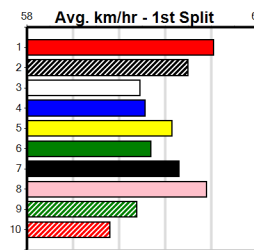

Bendigo

1

2:15PM

(VIC time)

BATTLERS CUP HT1

Distance: 425m, Race Type: S/E Heat, Total Prizemoney: $1,530
1st: $1,000, 2nd: $320, 3rd: $160, 4th: $50

TINKER PETE (5) will find this easier than his most recent racing and he can burn them off through the bend. CRUSOE MAGIC (6) owns a handy 24.23 PB here and he can atone for some luckless runs of late. CATCH MY DRIFT (3) has pace to burn.

Watchdog Tips: 5 6 3 8 Bet: Box Quinella 3,5,6 ($10 for 333.33%)

IMPRESS SIMBA (NSW)[5] Can miss the kick, pushes up the track, risky $10.00
Owner(s): T Meyer
Sire: FERNANDO BALE Dam: MEPUNGA FRANKIE
Trainer: Terry Meyer (Girgarre)

CHAPPY'S THIEF [4] Another who would prefer a wider draw, place $7.50
Owner(s): L Dickinson
Sire: FULLY LOADED Dam: EXPRESS ANGEL
Trainer: Loren Dickinson (St Albans)

CATCH MY DRIFT (NSW)[5] Risky early but has good muster, can threaten $4.00
Owner(s): K Osborne
Sire: RAW ABILITY Dam: KEEP DREAMING
Trainer: Paul Mathieson (Myrnyong)

HIGH ON LIFE (SA)[5] Well beaten of late, draw is a worry, next time $21.00
Owner(s): I Beattie
Sire: ZAMBORA BROCKIE Dam: NANGAR MIA
Trainer: Ian Beattie (Laceyby)

TINKER PETE [5] Drops in class, can find the top quickly, yes $3.60
Owner(s): Burns Racing (SYN), C Burns, J Burns
Sire: ORSON ALLEN Dam: GAWKER BALE
Trainer: Jennifer Burns (Balliang)

1

2

3

4

5