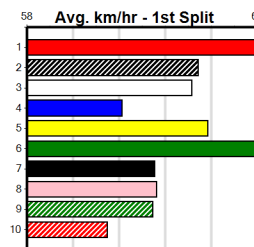

BATTLERS CUP HT6

Distance: 425m, Race Type: S/E Heat, Total Prizemoney: $1,530
1st: $1,000, 2nd: $320, 3rd: $160, 4th: $50

MISSES EASY (6) sizzled in a trial at Geelong recently and she should make light work of this line-up. TINKER BRUCE (8) is ideally drawn out wide and he can dial up the pressure in the middle stages. ESPECIAL BLONDE (5) has claims

Watchdog Tips: 6 8 5 3 **Bet:** Win 6

1

NOT FORGIVEN [5] **$14.00**
BK Bitch Jan-22 Sire: MEPUNGA BLAZER Dam: TROUBLE BREWING
Owner(s): D Schwarz Trainer: David Schwarz (Dallas)
Winning Distances: < 300m (0) 300 - 399m (3) 400 - 499m (1) 500 - 599m (0) 600 - 699m (0) > 700m (0)
Winning Weights: 27.7(1) 28.1(1) 28.3(1) 28.6(1)

Rank	Box	Wgt	Dist	Track	Date	Time	BON	Margin	1st/2nd (Time)	PIR	Checked	Comment	WR	Split 1	S/P	Grade
2nd	(8)	27.8	350	HVL	R7	09-Aug-24	19.69	19.57	1.5L BOROUGH COOK (19.60)	M/5	.	.	.	6.74	$17.40	T3-5
2nd	(8)	27.9	350	HVL	R8	16-Aug-24	19.72	19.37	3.00L CRACKERJACK JET (19.52)	Q/3	.	.	.	6.65	$10.40	T3-5
7th	(5)	28.3	300	HVL	R11	25-Aug-24	17.08	16.50	4.50L MIKE ANGELO ZEAL (16.77)	M/3	.	.	.	4.02	$48.70	5H
6th	(2)	28.6	350	HVL	R8	01-Sep-24	19.70	18.88	6.00L ON A MISSION (19.32)	M/6	.	.	.	6.69	$35.50	X45
5th	(1)	28.8	350	HVL	R5	08-Sep-24	19.56	18.95	3.00L LIGHTNING AL (19.36)	M/5	.	.	.	6.66	$35.60	RWH
2nd	(6)	28.8	350	HVL	R3	15-Sep-24	19.79	19.34	2.50L DISHY DI (19.63)	M/6	.	.	.	6.61	$22.20	5
7th	(2)	29.1	350	HVL	R10	22-Sep-24	19.65	18.92	6.50L CAROLYN'S JOY (19.22)	M/5	.	.	.	6.62	$41.30	5
6th	(3)	28.6	350	HVL	R8	27-Sep-24	19.88	19.32	8.00L LUKA MAGIC (19.32)	M/5	.	.	.	6.71	$19.40	T3-5

Last 3 wins NOT included above

1st	(4)	28.6	400	GEL	R10	18-Mar-24	22.89	22.63	3.25L FERGUS BALE (23.11)	Q/11	.	.	.	8.45	$9.90	X67
1st	(1)	28.1	300	HVL	R4	10-Jul-24	17.38	16.99	0.25L LITTLE WHIP (17.39)	M/6	.	.	.	4.06	$6.60	T3-RW
1st	(1)	27.7	350	HVL	R7	05-Aug-24	19.85	19.55	2.75L INTER TRIGON (20.04)	M/3	.	SW	.	6.73	$1.50	T3-5

Box History

Bx	1st	2nd	3rd	4th	5th	6th	7th	8th
1	2			2	1		1	
2		1						1
3			1		1	4		
4	2			1		1		
5			2	1				2
6	1					1	1	1
7						1		1
8		4		1	2		1	

Prize Best Starts Trk/Dts APM

Prize	$6985.00
Best Starts	24.65(3)-3/1/24
Trk/Dts	37-4-6-3
APM	5-0-0-0
	3621