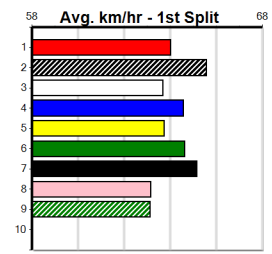

Bendigo

13 (E1)

5:59PM

(VIC time)

BENDIGO RACE 13

Distance: 500m, Race Type: Mixed 4/5, Total Prizemoney: $1,740
1st: $1,150, 2nd: $360, 3rd: $180, 4th: $50

MCIVOR JEWELS (3) has been racing well in stronger company and she should get a dream run through early on. STAR'S HOPE (2) was a strong 25.64 Ballarat winner and she can lead them up. ALMOST IMMINENT (1) is improving all the time.

Watchdog Tips: 3 2 1 8 **Bet:** Win 3

1

ALMOST IMMINENT [5] **Improving type, settles on the pace, threat $4.20**
BD Bitch Mar-22 Sire: SUPERIOR PANAMA Dam: IMMIMENT Trainer: Julie Chilcott (Heathcote)
Winning Distances: < 300m (0) 300 - 399m (1) 400 - 499m (0) 500 - 599m (2) 600 - 699m (0) > 700m (0)
Winning Weights: 28.0(1) 28.5(1) 29.5(1)

Box	1st	2nd	3rd	4th	5th	6th	7th	8th
1	1							
2				1				
3						1	3	
4	1	1					2	
5								
6					1			
7	1							1
8							1	1

Box History

Prize Best Starts Trk/Dts APM: $3695.00 28.49(1)-21/8/24 15-3-1-0 3-2-0-0 2665

2

STAR'S HOPE [4] **Dominant Ballarat winner, danger if steps $4.80**
BK Bitch Jan-21 Sire: BERNARDO Dam: STAR DESIRE Trainer: Kevin Quinn (Cundare North)
Winning Distances: < 300m (0) 300 - 399m (3) 400 - 499m (7) 500 - 599m (1) 600 - 699m (0) > 700m (0)
Winning Weights: 26.0(1) 26.3(1) 26.8(1) 27.0(1) 27.2(1) 27.3(1) 27.4(2) 27.6(2) 28.1(1)

Box	1st	2nd	3rd	4th	5th	6th	7th	8th
1	1	1	2			1	1	
2	2	1	2	3		2	2	1
3	2	2	1	1	2	2	2	2
4	3	2	2	1			1	
5		1						1
6	1	2	1		2		1	1
7	1	1	1	1	3			
8	1		1	1	1	1	1	

Box History

Prize Best Starts Trk/Dts APM: $23980.00 28.05(4)-22/7/23 65-11-10-8 4-1-1-0 5426

3

MCIVOR JEWELS [5] **Powerful type, can find the rail early, yes $4.20**
RBD Bitch May-22 Sire: FERAL FRANKY Dam: MCIVOR VERNA Trainer: Julie Priest (Junortoun)
Winning Distances: < 300m (0) 300 - 399m (0) 400 - 499m (2) 500 - 599m (1) 600 - 699m (0) > 700m (0)
Winning Weights: 26.9(1) 27.2(1) 27.4(1)

Box	1st	2nd	3rd	4th	5th	6th	7th	8th
1			1					1
2			1					1
3		1	1					1
4	3					3		
5	2	1	2	1				1
6			1	1	1	1	1	
7					1			1
8	1					1		

Box History

Prize Best Starts Trk/Dts APM: $6610.00 28.33(5)-26/6/24 28-3-5-6 10-1-2-3 3348

4

KRAKEN ROLL [5] **Racing well, draw is a worry, place best $7.50**
F Dog Mar-22 Sire: ZAMBORA BROCKIE Dam: KRAKEN KATIE Trainer: Scott Stefanos (Longwood)
Winning Distances: < 300m (0) 300 - 399m (1) 400 - 499m (1) 500 - 599m (2) 600 - 699m (0) > 700m (0)
Winning Weights: 31.5(1) 32.6(1) 33.2(2)

Box	1st	2nd	3rd	4th	5th	6th	7th	8th
1								
2	2							1
3	1			1				1
4						1	3	
5								1
6	1							1
7			1			1	1	
8								

Box History

Prize Best Starts Trk/Dts APM: $5320.00 28.26(6)-28/8/24 15-4-0-2 5-2-0-1 4014

5

THIEF RETURNS [5] **Likely to get too far back early, next time $21.00**
F Dog Feb-22 Sire: CATCH THE THIEF Dam: SUPREME OUTLAW Trainer: Dallan Klemke (Lara)
Winning Distances: < 300m (0) 300 - 399m (0) 400 - 499m (5) 500 - 599m (0) 600 - 699m (0) > 700m (0)
Winning Weights: 32.3(1) 32.6(1) 33.1(1) 33.3(1) 33.6(1)

Box	1st	2nd	3rd	4th	5th	6th	7th	8th
1					1			
2						2	2	
3	1	1	1	1			1	2
4		1	1					
5	1							
6						1	1	
7	1							1
8	1			1		1	1	1

Box History

Prize Best Starts Trk/Dts APM: $6120.00 29.10(3)-23/2/24 26-5-2-0 1-0-0-0 2772