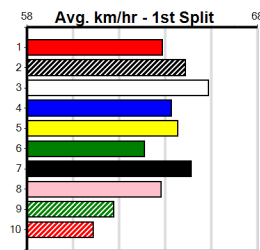

BATTLERS CUP HT3

Distance: 425m, Race Type: S/E Heat, Total Prizemoney: $1,530
1st: $1,000, 2nd: $320, 3rd: $160, 4th: $50

HARD STYLE ROBBO (8) was smartly placed here three runs back and he has the speed to cross and lead throughout. SPANISH BULLET (7) has a nice turn of foot and he just needs a little room early on. WEARING LEVIS (4) has solid claims

Watchdog Tips: 8 7 4 2 **Bet:** Win 8

1

LANZER BALE (NSW)[5] **Can miss the kick, pushes up the track, risky** **$12.00**
BK Dog Dec-20 Sire: ORSON ALLEN Dam: DYNA ADRIA
Owner(s): IT'S TWO EASY (SYN), J Hamilton, J Deacon
Winning Distances: < 300m (0) 300 - 399m (4) 400 - 499m (7) 500 - 599m (0) 600 - 699m (0) > 700m (0)
Winning Weights: 31.4(1) 31.6(2) 31.8(1) 32.0(2) 32.2(1) 32.3(2) 32.4(1) 32.7(1)
2nd (2) 31.9 515 SAP R5 04-Aug-24 30.45 29.55 6.00L ULTIMATE JEWEL (30.04) M/4433 . . . . . 5.22 $19.90 T3-5H
6th (8) 31.9 515 SAP R6 12-Aug-24 30.38 29.27 5.00L JEREMY SPOKE (30.03) M/2355 . . . . . 5.17 $16.70 5F
4th (4) 31.5 425 BEN R3 16-Aug-24 24.46 23.83 3.25L CHAPPY'S THIEF (24.25) S/665 . . . . . 6.84 $21.10 5
5th (3) 31.9 525 MEP R11 21-Aug-24 30.89 29.91 7.50L WHITE SHIRAZ (30.39) M/3455 . . . . . 5.21 $13.20 T3-5
2nd (7) 32.1 450 SHP R6 29-Aug-24 25.92 25.54 1.75L KERATIN (25.80) Q/233 . . . . . 6.87 $2.70 5
6th (1) 31.9 450 SHP R6 05-Sep-24 26.19 25.41 7.50L RED SHIRAZ (25.67) M/567 . . . . . 6.75 $14.90 T3-5
3rd (6) 32.1 450 SHP R6 12-Sep-24 25.95 25.54 1.5L KABUTO BALE (25.85) M/673 . . . . . SW 6.86 $9.80 5
8th (1) 32.0 525 MEP R4 18-Sep-24 31.12 29.87 9.00L DUTCH IMPACT (30.49) M/2677 . . . . . 5.21 $8.60 T3-5
Last 3 wins NOT included above
1st (5) 31.8 425 BEN R10 14-Apr-24 24.03 24.03 6.00L FLIPPER PENNY (24.43) M/111 . . . . . 6.58 $8.00 T3-5
1st (6) 32.0 450 SHP R8 09-May-24 25.71 25.42 1.00L INTER SPARKLE (25.77) M/211 . . . . . 6.69 $2.40 5
1st (8) 31.4 450 SHP R6 29-Jun-24 26.21 26.14 1.25L DEMON KYSAIAH (26.30) M/111 . . . . . 6.72 $4.40 T3-5
Trainer: Ian Beattie (Laceby)

2

SINGLE FLICKER [5] **Placed in two of three here, must keep safe** **$7.50**
RBD Dog Aug-21 Sire: HARD STYLE RICO Dam: FAUN FLAME
Owner(s): Big Three (SYN), M Dennis, B Wright, M Bolger
Winning Distances: < 300m (0) 300 - 399m (4) 400 - 499m (1) 500 - 599m (0) 600 - 699m (0) > 700m (0)
Winning Weights: 35.3(1) 35.5(1) 35.6(2) 36.1(1)
4th (8) 35.4 450 SHP R8 04-Jul-24 25.89 25.50 5.50L CINNAMON DUST (25.53) M/432 . . . . . 6.70 $17.80 T3-5
5th (8) 35.3 450 WBL R8 08-Jul-24 26.06 25.55 4.75L BELLA SUPREME (25.74) M/322 . . . . . 6.77 $3.10 5
6th (6) 35.8 390 SHP R11 15-Jul-24 22.66 22.02 5.50L SIMPLY STYLISH (22.30) S/46 . . . . . 8.55 $13.90 RWH
1st (7) 35.5 390 BAL R12 01-Sep-24 22.74 22.35 3.75L DANYO'S BOAR (22.99) S/11 . . . . . 8.67 $3.00 T3-5
4th (2) 35.8 390 SHP R11 05-Sep-24 22.46 22.17 4.25L MICK SAYS SO (22.17) M/54 . . . . . 8.75 $5.90 T3-5
2nd (2) 35.3 390 WBL R13 12-Sep-24 22.39 21.89 0.50L XYLUS BALE (22.36) S/22 . . . . . 8.85 $6.30 5
6th (4) 35.2 410 HOR R11 17-Sep-24 23.89 23.11 6.00L ROUGE KNIGHT (23.49) S/46 . . . . . 10.67 $17.20 5
2nd (2) 35.2 425 BEN R5 25-Sep-24 24.63 24.05 4.50L ASTON MONARCHY (24.32) M/542 . . . . . 6.57 $11.80 5
Last 3 wins NOT included above
1st (6) 35.6 390 WBL R3 09-Oct-23 22.51 22.26 2.50L ESKIMO SUGAR (22.68) S/11 . . . . . 8.71 $3.20 7
1st (7) 36.1 450 SHP R5 02-May-24 26.02 25.99 1.00L ZIPPING GWEN (26.07) M/111 . . . . . SW 6.67 $8.60 T3-6
1st (2) 35.3 390 WBL R11 24-Jun-24 22.52 22.13 1.5L BUGS (22.61) S/32 . . . . . 8.91 $5
Trainer: Carol Jackson (Neilborough)