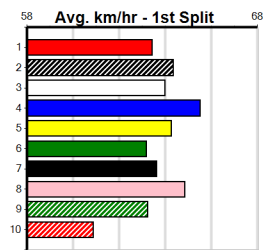

BATTLERS CUP HT2

Distance: 425m, Race Type: S/E Heat, Total Prizemoney: $1,530
1st: $1,000, 2nd: $320, 3rd: $160, 4th: $50

ASTON WARRIOR (1) returned to form with a strong 19.70 Healesville win and he is drawn to be on the pace throughout. BUN WILDFIRE (8) is two of two here and she has the speed to cross early on. MAGNET MOVER (4) is never too far away here.

Watchdog Tips: 1 8 4 6 Bet: Win 1

ASTON WARRIOR [6] Back in form, has the good draw, go close $3.40
Owner(s): R Borda
Sire: FERNANDO BALE Dam: ASTON DINNIGAN
Trainer: Bruno Panetta (Melton West)
Box History table and race details.

DR. MATRIX [5] Biks Handy effort two runs back, put in exotics $10.00
Owner(s): A Croxford
Sire: BERNARDO Dam: DR. HARLEE
Trainer: Kevin Quinn (Cundare North)
Box History table and race details.

INSANE BROCKIE [5] Down on confidence, may get crowded, risky $12.00
Owner(s): Serious (SYN), A McCarroll, S Cruse, D Hayward, C Keen, B O'connor, B King, D Holahan
Sire: ZAMBORA BROCKIE Dam: SERIOUSLY WICKED
Trainer: Cameron Taylor (Neilborough)
Box History table and race details.

MAGNET MOVER (NSW)[5] Placed in four of seven here, looms as a threat $6.50
Owner(s): D McDonald
Sire: FLYING RICCIARDO Dam: VELOCE NERO
Trainer: Josh Duncan (Heathcote)
Box History table and race details.

HELLBOY (SA)[5] Surrounded by pace, may get crowded, tested $9.00
Owner(s): G Lemin
Sire: ELITE STATE Dam: DUSTY PEARL
Trainer: Gayle Lemin (Axedale)
Box History table and race details.