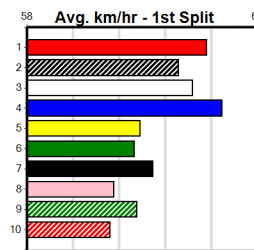

BATTLERS CUP HT4

Distance: 425m, Race Type: S/E Heat, Total Prizemoney: $1,530
1st: $1,000, 2nd: $320, 3rd: $160, 4th: $50

TAKE A SHINE (1) should be able to hold the early lead and she can pinch a break through the middle stages. STRESS TEST (7) has been racing well in stronger company of late and he will settle on the speed. INVICTUS SHARON (4) has claims

Watchdog Tips: 1 7 4 5 Bet: Win 1

Race card for TAKE A SHINE [5]. Includes details on owner (S Johnstone), sire (SHIMA SHINE), dam (NO VACANCY), and a list of recent race results with dates, times, and odds.

Race card for OH CRIKEY (NSW)[5]. Includes details on owner (W Green), sire (FLYING RICCIARDO), dam (FANTASTIC DAISY), and a list of recent race results.

Race card for DELIGHTFUL [5]. Includes details on owner (M Strahan), sire (BERNARDO), dam (ABSOLUTE DELIGHT), and a list of recent race results.

Race card for INVICTUS SHARON [5]. Includes details on owner (S Jardine), sire (FERNANDO BALE), dam (JUBILATION), and a list of recent race results.

Race card for MCIVOR ALFY [5]. Includes details on owner (B Priest), sire (FERAL FRANKY), dam (MCIVOR VERNA), and a list of recent race results.