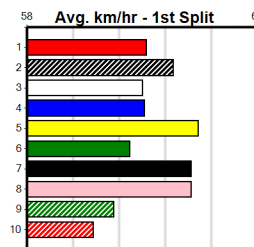

BATTLERS CUP HT12

Distance: 425m, Race Type: S/E Heat, Total Prizemoney: $1,530
1st: $1,000, 2nd: $320, 3rd: $160, 4th: $50

JARMON (7) has a good record here to date and she should have enough pace to cross and lead throughout. WILLIAM COIN (8) has a nice turn of foot and he will follow the seven across early on. ZIPPING CLOONEY (5) is more than capable

Watchdog Tips: 7 8 5 1 Bet: Win 7

DECORATED [6] Better than her past two runs, well drawn, respect $7.50
BK Bitch Apr-22 Sire: GET IT GIZMO Dam: WONDERFUL WORLD
Trainer: Troy Walters (Parwan)
Winning Distances: < 300m (0) 300 - 399m (0) 400 - 499m (2) 500 - 599m (0) 600 - 699m (0) > 700m (0)
Winning Weights: 24.8(1) 25.0(1)
3rd (6) 24.7 425 BEN R1 31-Jul-24 24.55 24.14 5.50L ZERO KILLER (24.18) M/333 6.66 $7.70 M
7th (2) 24.3 400 GEL R2 09-Aug-24 24.00 22.43 15.00 CHEMICAL EROSION (23.02) M/77 8.95 $13.60 MH
6th (6) 24.7 400 GEL R1 13-Aug-24 23.54 22.63 6.50L BIG BOY COOPER (23.11) M/76 8.88 $2.80 M
3rd (6) 24.8 450 BAL R1 18-Aug-24 26.99 25.68 11.00 IOWA LASS (26.24) Q/846 7.06 $9.40 T3-M
1st (3) 24.8 450 BAL R1 25-Aug-24 25.71 25.50 4.25L COWBOY COLD (26.00) Q/111 6.68 $9.70 T3-M
1st (4) 25.0 450 BAL R7 02-Sep-24 25.67 25.67 1.5L BOBBY BACCALA (25.78) M/111 6.59 $3.20 X67
7th (7) 25.0 460 GEL R5 10-Sep-24 26.62 25.68 13.00 ASTON RECORD (25.78) Q/127 W 6.58 $17.30 G6
7th (6) 24.1 525 MEP R11 25-Sep-24 31.57 29.64 27.00 PAW PIERRE (29.74) M/3777 5.24 $95.60 6G
Last 3 wins NOT included above
Prize Best $2395.00
Starts 24.55(6)-31/7/24
Trk/Dts 10-2-0-2
APM 1-0-0-1 2069

MORaine LILLY [6] Steady winner here, needs it easier, tested $16.00
BK Bitch Nov-22 Sire: FABREGAS Dam: SIXTEEN PEGS
Trainer: Dean Elliot (Huntly)
Winning Distances: < 300m (0) 300 - 399m (1) 400 - 499m (1) 500 - 599m (0) 600 - 699m (0) > 700m (0)
Winning Weights: 27.1(1) 27.9(1)
4th (1) 26.9 410 HOR R4 13-Jul-24 24.25 23.35 3.75L CORNHILL STORM (24.00) M/34 10.69 $4.30 7
5th (2) 27.6 390 SHP R10 25-Jul-24 22.79 22.20 5.50L FORBIDDEN JUTSU (22.40) M/33 8.60 $10.60 T3-7
7th (8) 27.4 425 BEN R3 02-Aug-24 24.96 23.70 11.00 LIE'S LESSON (24.23) M/566 6.70 $35.10 X67
5th (4) 27.7 390 SHP R9 29-Aug-24 23.05 22.11 8.50L EVIE'S PROMISE (22.47) M/33 8.70 $2.80 7
5th (4) 27.5 390 SHP R10 02-Sep-24 22.86 21.92 14.00 SHARAPOVA STAR (21.92) M/35 V7 8.72 $80.70 X67
5th (7) 27.9 390 SHP R9 12-Sep-24 22.81 22.24 3.5L SCOTT LIL DIVA (22.59) M/22 8.54 $2.70 7
1st (1) 27.9 425 BEN R2 20-Sep-24 24.62 24.04 0.50L CORNHILL RAVEN (24.65) M/211 SW 6.74 $4.90 7
7th (6) 27.6 425 BEN R3 27-Sep-24 24.78 23.60 6.00L BLACK SERIES (24.37) M/135 W 6.61 $30.50 6G
Last 3 wins NOT included above
1st (6) 27.1 390 SHP R1 08-Jul-24 22.49 22.00 2.50L KRAKEN COOL (22.66) Q/11 8.53 $21.20 M
Prize Best $3705.00
Starts 24.62(1)-20/9/24
Trk/Dts 10-2-0-0
APM 4-1-0-0 3003