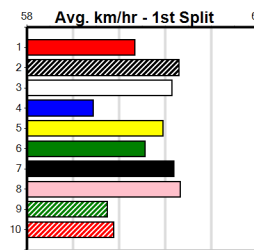

BATTLERS CUP HT5

Distance: 425m, Race Type: S/E Heat, Total Prizemoney: $1,530
1st: $1,000, 2nd: $320, 3rd: $160, 4th: $50

BOROUGH BANKER (7) will appreciate the big drop in class and he can light them up in the middle stages. ASTON SHERIFF (8) is better than his pat two and he can settle on the speed. SHE'S HARD WORK (1) can fire fresh.

Watchdog Tips: 7 8 1 6 Bet: Win 7

Form Box Wgt Dist Track Date Time BON Margin 1st/2nd (Time) PIR Checked Comment W/R Split 1 S/P Grade
SHE'S HARD WORK [6] Resuming, talented when fit, can threaten $4.60
Owner(s): Yambuk Mug Punter (SYN), H Farley, M Dicker, M Auld, J Solomon, M Walsh, B Wolff
Trainer: Matthew Lanigan (Rowsley)

WHISTLING [5] Good record here but down on confidence, place $10.00
Owner(s): S Flower
Trainer: Natasha Fullerton (Long Gully)

BROOMBRAE TOMMY [5] Gutsy effort to score last time, place claims $7.50
Owner(s): J Torr
Trainer: Jennifer Torr (Myers Flat)

LALA NOEL [5] Drawn to find early bother, prefer to watch $21.00
Owner(s): D Knight
Trainer: Donna Knight (Talbot)

MR. OLAF (NSW)[7] Lacking confidence, rises in class, next time $16.00
Owner(s): I Gilmartin
Trainer: Darrell Leathan (Maryborough)

1

2

3

4

5

Box History table for SHE'S HARD WORK [6]

Box History table for WHISTLING [5]

Box History table for BROOMBRAE TOMMY [5]

Box History table for LALA NOEL [5]

Box History table for MR. OLAF (NSW)[7]