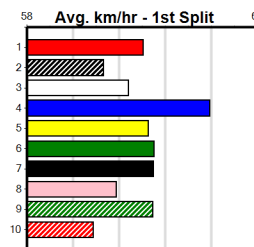

BATTLERS CUP HT7

Distance: 425m, Race Type: S/E Heat, Total Prizemoney: $1,530
1st: $1,000, 2nd: $320, 3rd: $160, 4th: $50

LONG LEGS LIAM (5) should get a nice cart across early on and he will prove too strong in the run home. ANACONDA SQUEEZE (4) has pace to burn and he is getting stronger all the time. GOGO SKYE (2) can run a big race

Watchdog Tips: 5 4 2 7 Bet: Box Quinella 2,4,5 ($10 for 333.33%)

Race card for RON'S MISTAKE [5]. Capable but prefer out wide, place claims best. $10.00. Dog: RBD, Dec-21. Sire: FERAL FRANKY, Dam: TAYLOR JAYDE. Trainer: Debbie Bewley (Pentland Hills). Includes winning distances, weights, and a box history table.

Race card for GOGO SKYE [4]. Handy PB here, settles on the speed, threat. $7.50. Dog: BKW, Nov-21. Sire: SHIMA SHINE, Dam: CIMARRON STRIP. Trainer: Suwit Bunchusri (Talbot). Includes winning distances, weights, and a box history table.

Race card for SWANNY RIVER [5]. Front runner, rises in class, prefer to watch. $16.00. Dog: BDW, Jan-21. Sire: FERNANDO BALE, Dam: HOT JEAN. Trainer: Glenn Maxwell (Heathcote). Includes winning distances, weights, and a box history table.

Race card for ANACONDA SQUEEZE [5]. Good early burn, getting stronger, main danger. $3.60. Dog: WBK, Aug-22. Sire: AUSSIE INFRARED, Dam: OVER AND AWAY. Trainer: Wade Green (Parwan). Includes winning distances, weights, and a box history table.

Race card for LONG LEGS LIAM (WA)[5]. In form, gets a cart across, looks his race. $4.20. Dog: BK, Mar-21. Sire: SURE AS, Dam: TALLULAH. Trainer: Robert Hayes (Toolleen). Includes winning distances, weights, and a box history table.