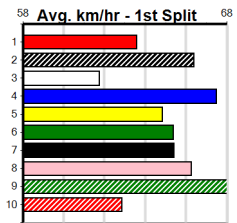

PITSTOP MOWER REPAIRS

Distance: 350m, Race Type: Mixed 6/7, Total Prizemoney: $2,925
1st: $1,950, 2nd: $600, 3rd: $300, 4th: $75

Watchdog Tips:

2

1

3

7

Bet:

Win 2