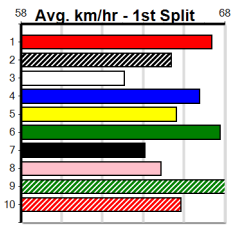

SPORTSBET BS RESPONSIBLY

Distance: 300m, Race Type: Grade 5, Total Prizemoney: $2,925
1st: $1,950, 2nd: $600, 3rd: $300, 4th: $75

12
2:50PM
(VIC time)

ASTON CAYENNE (1) is drawn to lead and will be hard to catch. PAW WALDO (2) can follow the top elect through and looks a strong top 3 SRM option. SWIFTY GIRL (8) handles this draw and is up to this class.

Watchdog Tips: **1** **2** **8** **3** **Bet:** **Win 1**