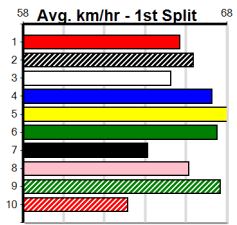

SPORTSBET NOBODY DOES IT EASIER

Distance: 300m, Race Type: Mixed 4/5, Total Prizemoney: \$3,360
1st: \$2,250, 2nd: \$690, 3rd: \$345, 4th: \$75

5

12:50PM

(VIC time)

RAPIDFIRE GIRL (3) excels up the straight here and once fully balanced is hard to keep up with.
SICK AND TIRED (8) has had no luck of late and is clearly as talented as any of his rivals here.
ASTON JALAPENO (1) is drawn to be on the speed.