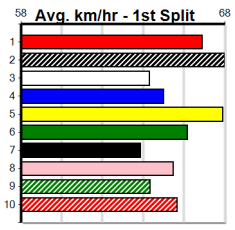

11

2:32PM

(VIC time)

NEW WAVE WHINE (1) holds a big class edge and from his favourite draw should be winning.
ASTRONOMICA (8) loves to stay wide in his races and has rediscovered his best form. REVERSE
SWEEP (5) has a good mid race turn of speed.

Watchdog Tips:

1

8

5

2

Bet:

Win 1