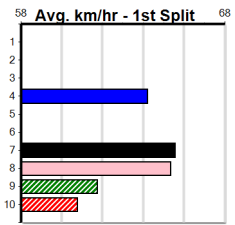

Healesville

HIGHWAY 31 MAIDEN CHALLENGE HT2

Distance: 300m, Race Type: Maiden Heat, Total Prizemoney: \$2,535
1st: \$1,680, 2nd: \$520, 3rd: \$260, 4th: \$75

2

11:56AM

(VIC time)

EPITOMIZE (1) is a brother to star prospect Zeus Thunderbolt and hails from a kennel renowned for having elite sprinters. DIFFERENT HERE (4) is the best of the exposed runners and is armed with a solid turn of early speed.