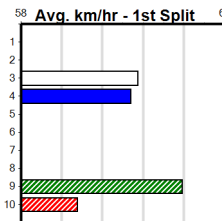

Healesville

HIGHWAY 31 MAIDEN CHALLENGE HT4

Distance: 300m, Race Type: Maiden Heat, Total Prizemoney: \$2,535

1st: \$1,680, 2nd: \$520, 3rd: \$260, 4th: \$75

4

12:27PM

(VIC time)

ESSENCE (7) is out of a dam that was a regular group race performer and is expected to fire on debut. SET TO SIZZLE (3) is better than his form reads and could be nice each way value. FLEETWOOD ODIN (6) is bred to have talent.