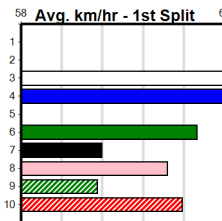

HIGHWAY 31 MAIDEN CHALLENGE HT5

Distance: 300m, Race Type: Maiden Heat, Total Prizemoney: $2,535

1st: $1,680, 2nd: $520, 3rd: $260, 4th: $75

9

1:57PM

(VIC time)

RECKLESS (4) ran a nice race on debut and will be better for the experience. FLEETWOOD EROS (1) is a well bred type who hails from a strong kennel. MATCHBOX FLAME (3) was far from disgraced when placed here on debut.

Watchdog Tips:

4 1 3 6

Bet:

Win 4

Form	Box	Weight	Dist	Track	Date	Time	BON	Margin	1st/2nd (Time)	PIR	Checked	Comment	W/R	Split 1	S/P	Grade
1																
FLEETWOOD EROS [M]																
<i>Well bred type, in good hands, watch betting.</i>																
BK	D				Feb-23											
Trainer: Angela Langton (Anakie) CIRCLE OF DREAMS $4.50																
Owner(s): CHAMPAGNE PTN (SYN), S Smith, A Langton																
<table border="1"> <thead> <tr><th colspan="8">Winning Boxes</th></tr> <tr><th>1</th><th>2</th><th>3</th><th>4</th><th>5</th><th>6</th><th>7</th><th>8</th></tr> </thead> <tbody> <tr><td>Prize</td><td></td><td></td><td></td><td></td><td></td><td></td><td></td></tr> <tr><td>Best</td><td></td><td></td><td></td><td></td><td></td><td></td><td></td></tr> <tr><td>Starts</td><td></td><td></td><td></td><td></td><td></td><td></td><td></td></tr> <tr><td>Trk/Dst</td><td></td><td></td><td></td><td></td><td></td><td></td><td></td></tr> <tr><td>APM</td><td></td><td></td><td></td><td></td><td></td><td></td><td></td></tr> </tbody> </table>																
2																
TAILS OF JONNY [M]																
<i>Race experience, place hope at nice odds</i>																
BK	D				Jan-22											
Trainer: Donna Furey (Pearcedale) HELEN'S TEDDY $14.00																
Owner(s): D Furey																
<table border="1"> <thead> <tr><th colspan="8">Winning Boxes</th></tr> <tr><th>1</th><th>2</th><th>3</th><th>4</th><th>5</th><th>6</th><th>7</th><th>8</th></tr> </thead> <tbody> <tr><td>Prize</td><td></td><td></td><td></td><td></td><td></td><td></td><td></td></tr> <tr><td>Best</td><td></td><td></td><td></td><td></td><td></td><td></td><td></td></tr> <tr><td>Starts</td><td></td><td></td><td></td><td></td><td></td><td></td><td></td></tr> <tr><td>Trk/Dst</td><td></td><td></td><td></td><td></td><td></td><td></td><td></td></tr> <tr><td>APM</td><td></td><td></td><td></td><td></td><td></td><td></td><td></td></tr> </tbody> </table>																
3																
MATCHBOX FLAME [M]																
<i>Better for the run here on debut, respect.</i>																
BKW	B				Sep-22											
Trainer: William Robertson (St Arnaud) TWILIGHT FLAME $5.50																
Owner(s): AS TIME GOES BY (SYN), J D'altorio, R Francis, G Barbara, E Barbara																
<table border="1"> <thead> <tr><th colspan="8">Winning Boxes</th></tr> <tr><th>1</th><th>2</th><th>3</th><th>4</th><th>5</th><th>6</th><th>7</th><th>8</th></tr> </thead> <tbody> <tr><td>Prize</td><td></td><td></td><td></td><td></td><td></td><td></td><td></td></tr> <tr><td>Best</td><td></td><td></td><td></td><td></td><td></td><td></td><td></td></tr> <tr><td>Starts</td><td></td><td></td><td></td><td></td><td></td><td></td><td></td></tr> <tr><td>Trk/Dst</td><td></td><td></td><td></td><td></td><td></td><td></td><td></td></tr> <tr><td>APM</td><td></td><td></td><td></td><td></td><td></td><td></td><td></td></tr> </tbody> </table>																
4																
RECKLESS [M]																
<i>Impressive on debut, chance with even luck.</i>																
WBK	B				Dec-22											
Trainer: Peter Presutto (Devon Meadows) IMMUNITY $4.50																
Owner(s): SEE THE DREAM (SYN), S Buccilli, B Buccilli																
<table border="1"> <thead> <tr><th colspan="8">Winning Boxes</th></tr> <tr><th>1</th><th>2</th><th>3</th><th>4</th><th>5</th><th>6</th><th>7</th><th>8</th></tr> </thead> <tbody> <tr><td>Prize</td><td></td><td></td><td></td><td></td><td></td><td></td><td></td></tr> <tr><td>Best</td><td></td><td></td><td></td><td></td><td></td><td></td><td></td></tr> <tr><td>Starts</td><td></td><td></td><td></td><td></td><td></td><td></td><td></td></tr> <tr><td>Trk/Dst</td><td></td><td></td><td></td><td></td><td></td><td></td><td></td></tr> <tr><td>APM</td><td></td><td></td><td></td><td></td><td></td><td></td><td></td></tr> </tbody> </table>																
5																
PREGINCT [M]																
*** SCRATCHED ***																
RF	B				Sep-22											
Trainer: Gavin Ithier (Devon Meadows) DISTINCT $4.50																
Owner(s): Dayas Star (SYN), G Ithier, C Ithier