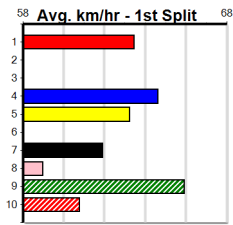

Healesville

HIGHWAY 31 MAIDEN CHALLENGE HT3

Distance: 300m, Race Type: Maiden Heat, Total Prizemoney: \$2,535
1st: \$1,680, 2nd: \$520, 3rd: \$260, 4th: \$75

3

12:11PM

(VIC time)

FISTS WILL FLY (6) is bred to be a jet and hails from a powerful kennel. Both TINY BIT SPOILT (4) and IVORY NARWHAL (7) boast early speed and look strong top 4 SRM options.