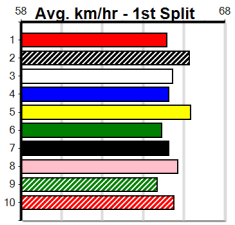

GORSKI ENGINEERING

Distance: 350m, Race Type: Grade 5, Total Prizemoney: $2,925
1st: $1,950, 2nd: $600, 3rd: $300, 4th: $75

7
1:22PM
(VIC time)

LOOKS LIKE MAGIC (2) once fully balanced goes like a jet and is very suited to an inside draw. SIT AND STEER (3) boasts electric mid-race speed and looks the big danger. TANGELA BALE (6) has produced some elite winning times in her career

Watchdog Tips: **2** **3** **6** **4** **Bet:** **Box Trifecta 2,3,6 ($10 for 166.67%)**