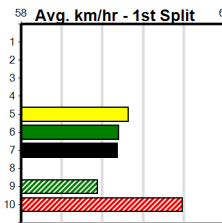

Healesville

HIGHWAY 31 MAIDEN CHALLENGE HT1

Distance: 300m, Race Type: Maiden Heat, Total Prizemoney: $2,535

1st: $1,680, 2nd: $520, 3rd: $260, 4th: $75

1

11:40AM

(VIC time)

Few first starters so betting best guide. WHO MADE YOU (2) is bred to be quick and is sure to be well educated on debut. GIACOMO (7) overcame difficulties when smartly placed on debut. LITTLE DARL (6) was also impressive when placed on debut.

Watchdog Tips: **2** **7** **6** **3** **Bet:** **Box Trifecta 2,3,6,7 ($10 for 41.67%)**

Winning Boxes

Form	Box	Weight	Dist	Track	Date	Time	BON	Margin	1st/2nd (Time)	PIR	Checked	Comment	W/R	Split 1	S/P	Grade
1	BK	D	Feb-23	BEWILDERING	EAST STREET											
CRITICAL MASS [M] <i>Litter just starting out, watch betting.</i>																
Trainer: Josh Duncan (Heathcote) $6.00																
Owner(s): GreyDunc (SYN), J Duncan, W Owen, A Duncan																
<table border="1"> <caption>Winning Boxes</caption> <thead> <tr><th>1</th><th>2</th><th>3</th><th>4</th><th>5</th><th>6</th><th>7</th><th>8</th></tr> </thead> <tbody> <tr><td>Prize</td><td></td><td></td><td></td><td></td><td></td><td></td><td></td></tr> <tr><td>Best</td><td></td><td></td><td></td><td></td><td></td><td></td><td></td></tr> <tr><td>Starts</td><td></td><td></td><td></td><td></td><td></td><td></td><td></td></tr> <tr><td>Trk/Dst</td><td></td><td></td><td></td><td></td><td></td><td></td><td></td></tr> <tr><td>APM</td><td></td><td></td><td></td><td></td><td></td><td></td><td></td></tr> </tbody> </table>																
2	BE	D	Dec-22	ASTON RUPEE	AYIA SOPHIA											
WHO MADE YOU [M] <i>Bred to have loads of talent, betting best guide.</i>																
Trainer: Jeff Gorgioski (Stanhope) $3.80																
Owner(s): J Gorgioski																
<table border="1"> <caption>Winning Boxes</caption> <thead> <tr><th>1</th><th>2</th><th>3</th><th>4</th><th>5</th><th>6</th><th>7</th><th>8</th></tr> </thead> <tbody> <tr><td>Prize</td><td></td><td></td><td></td><td></td><td></td><td></td><td></td></tr> <tr><td>Best</td><td></td><td></td><td></td><td></td><td></td><td></td><td></td></tr> <tr><td>Starts</td><td></td><td></td><td></td><td></td><td></td><td></td><td></td></tr> <tr><td>Trk/Dst</td><td></td><td></td><td></td><td></td><td></td><td></td><td></td></tr> <tr><td>APM</td><td></td><td></td><td></td><td></td><td></td><td></td><td></td></tr> </tbody> </table>																
3	BK	B	Nov-22	MIDNIGHT MONARCH	JUST A DIVA											
PRINCESS MONARCH (NSW)[M] <i>Well supported on debut, keep safe.</i>																
Trainer: Kenneth Markham (Canyonleigh) $4.20																
Owner(s): K Markham																
<table border="1"> <caption>Winning Boxes</caption> <thead> <tr><th>1</th><th>2</th><th>3</th><th>4</th><th>5</th><th>6</th><th>7</th><th>8</th></tr> </thead> <tbody> <tr><td>Prize</td><td></td><td></td><td></td><td></td><td></td><td></td><td></td></tr> <tr><td>Best</td><td></td><td></td><td></td><td></td><td></td><td></td><td></td></tr> <tr><td>Starts</td><td></td><td></td><td></td><td></td><td></td><td></td><td></td></tr> <tr><td>Trk/Dst</td><td></td><td></td><td></td><td></td><td></td><td></td><td></td></tr> <tr><td>APM</td><td></td><td></td><td></td><td></td><td></td><td></td><td></td></tr> </tbody> </table>																
4	BK	D	Nov-22	AUSSIE INFRARED	DOUBLE BLUFF											
DOUBLE INFARED (NSW)[M] <i>Litter yet to really fire, betting best guide.</i>																
Trainer: Graeme Campbell (Drouin South) $10.00																
Owner(s): Hard Earnt Thirst (SYN), G Pask, G Brownney, G Pask, J Baxter, D Brown																
<table border="1"> <caption>Winning Boxes</caption> <thead> <tr><th>1</th><th>2</th><th>3</th><th>4</th><th>5</th><th>6</th><th>7</th><th>8</th></tr> </thead> <tbody> <tr><td>Prize</td><td></td><td></td><td></td><td></td><td></td><td></td><td></td></tr> <tr><td>Best</td><td></td><td></td><td></td><td></td><td></td><td></td><td></td></tr> <tr><td>Starts</td><td></td><td></td><td></td><td></td><td></td><td></td><td></td></tr> <tr><td>Trk/Dst</td><td></td><td></td><td></td><td></td><td></td><td></td><td></td></tr> <tr><td>APM</td><td></td><td></td><td></td><td></td><td></td><td></td><td></td></tr> </tbody> </table>																
5	BK	D	Oct-22	ASTON RUPEE	SLINKY INKY											
SACHIN [M] <i>Steady effort on debut, draw is a worry, risky.</i>																
Trainer: James Shaw (Seymour) $15.00																
Owner(s): M Haines																
<table border="1"> <caption>Winning Boxes</caption> <thead> <tr><th>1</th><th>2</th><th>3</th><th>4</th><th>5</th><th>6</th><th>7</th><th>8</th></tr> </thead> <tbody> <tr><td>Prize</td><td></td><td></td><td></td><td></td><td></td><td></td><td></td></tr> <tr><td>Best</td><td></td><td></td><td></td><td></td><td></td><td></td><td></td></tr> <tr><td>Starts</td><td></td><td></td><td></td><td></td><td></td><td></td><td></td></tr> <tr><td>Trk/Dst</td><td></td><td></td><td></td><td></td><td></td><td></td><td></td></tr> <tr><td>APM</td><td></td><td></td><td></td><td></td><td></td><td></td><td></td></tr> </tbody> </table>