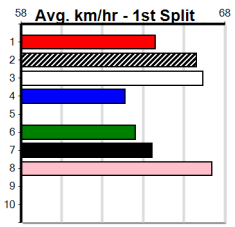

CENTRAL SCAFFOLDS

Distance: 350m, Race Type: Mixed 3/4, Total Prizemoney: \$3,360
1st: \$2,250, 2nd: \$690, 3rd: \$345, 4th: \$75

8

1:40PM

(VIC time)

FOR PETE'S SAKE (2) was a tad disappointing last start but returns to a much more suitable track and this exciting prospect looks the one to beat. SCOTLAND YARD (3) can get cover early and is very fast out of the traps.