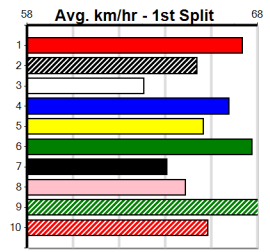

12

2:50PM

(VIC time)

Distance: 300m, Race Type: Grade 5, Total Prizemoney: $2,925
1st: $1,950, 2nd: $600, 3rd: $300, 4th: $75

ASTON CAYENNE (1) is drawn to lead and will be hard to catch. PAW WALDO (2) can follow the top elect through and looks a strong top 3 SRM option. SWIFTY GIRL (8) handles this draw and is up to this class.

Watchdog Tips: 1 2 8 3 Bet: Win 1

ASTON CAYENNE [5] Explosive beginner, fast PB here, hard to catch. $2.80
BK Dog Mar-22 Sire: ASTON DEE BEE Dam: ASTON LOPEZ
Owner(s): R Borda
Winning Distances: < 300m (0) 300 - 399m (3) 400 - 499m (2) 500 - 599m (0) 600 - 699m (0) > 700m (0)
Box History table

PAW WALDO (NSW)[5] Drawn to get a nice cart early, big threat. $4.80
RF Dog Jul-22 Sire: DYNA TRON Dam: HADEEL BALE
Owner(s): B Wheeler
Winning Distances: < 300m (0) 300 - 399m (4) 400 - 499m (0) 500 - 599m (0) 600 - 699m (0) > 700m (0)
Box History table

SPEEDY SWAN [5] Racing well, speed inside is the worry. $7.50
BK Dog Jun-21 Sire: FERNANDO BALE Dam: FEARLESS SWAN
Owner(s): D Williamson
Winning Distances: < 300m (0) 300 - 399m (4) 400 - 499m (0) 500 - 599m (0) 600 - 699m (0) > 700m (0)
Box History table

HAPPY CHICK [5] Needs to lead to show best form, place preferred. $11.00
RF Bitch Sep-21 Sire: FERNANDO BALE Dam: AMELIA CHRISTA
Owner(s): Powellful Ryino (SYN), M Ryan, A Powell
Winning Distances: < 300m (0) 300 - 399m (4) 400 - 499m (0) 500 - 599m (0) 600 - 699m (0) > 700m (0)
Box History table

EVIE MALDINI [5] Unlikely to challenge here on current form. $34.00
BK Bitch Oct-21 Sire: DROOPYS MALDINI Dam: ONE STEP AHEAD
Owner(s): J Beach
Winning Distances: < 300m (0) 300 - 399m (1) 400 - 499m (2) 500 - 599m (0) 600 - 699m (0) > 700m (0)
Box History table