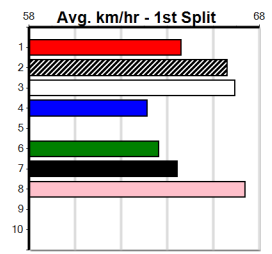

CENTRAL SCAFFOLDS

Distance: 350m, Race Type: Mixed 3/4, Total Prizemoney: $3,360
1st: $2,250, 2nd: $690, 3rd: $345, 4th: $75

FOR PETE'S SAKE (2) was a tad disappointing last start but returns to a much more suitable track and this exciting prospect looks the one to beat. SCOTLAND YARD (3) can get cover early and is very fast out of the traps.

Watchdog Tips: 2 3 7 6 Bet: Box Quinella 2,3 ($10 for 1000%)

Form Box Wgt Dist Track Date Time BON Margin 1st/2nd (Time) PIR Checked Comment W/R Split 1 S/P Grade

GLORIOUS GLORY [4] Handy type, place chance off the good draw. $15.00
WBD Bitch Aug-21 Sire: ORSON ALLEN Dam: GLORIOUS
Owner(s): G Smith
Trainer: Geoff Smith (Mill Park)
Winning Distances: < 300m (0) 300 - 399m (8) 400 - 499m (2) 500 - 599m (0) 600 - 699m (0) > 700m (0)
Winning Weights: 29.0(1) 29.9(1) 30.0(1) 30.1(1) 30.2(1) 30.3(1) 30.4(2) 30.5(1) 30.8(1)
1st (7) 30.8 300 HVL R12 07-Jul-24 16.92 16.75 2.00L DELIGHTFUL (17.06) Q/1 . . . . 3.91 $12.00 5
5th (1) 30.4 300 HVL R4 21-Jul-24 17.01 16.52 2.50L MAJOR CYCLONE (16.85) S/5 . . . . 4.02 $12.00 X45
6th (2) 30.1 300 HVL R4 28-Jul-24 17.13 16.72 4.25L MY MAGIC MAN (16.84) M/2 . . . . 3.96 $21.60 FFA
5th (4) 30.1 300 HVL R11 31-Jul-24 17.27 16.68 6.50L ASTON TRUMAN (16.83) M/7 . . . . 4.09 $6.60 5
6th (7) 30.0 525 MEP R5 07-Aug-24 31.03 29.93 8.50L MARAIS BALE (30.46) S/8666 . . . . 5.34 $38.60 5
1st (4) 30.3 300 HVL R12 18-Aug-24 16.97 16.84 0.025 ELLIANA (16.97) M/2 . . . . 3.94 $11.70 5
3rd (7) 30.0 400 GEL R12 23-Aug-24 23.34 22.56 2.00L CAPTAIN ALICE (23.21) M/66 . . . W 8.64 $20.40 5
5th (7) 30.1 400 GEL R4 31-Aug-24 23.57 22.30 8.00L KENTUCKY GUS (23.04) M/25 . . . . 8.76 $10.10 5
Last 3 wins NOT included above
1st (3) 30.1 300 HVL R5 08-Dec-23 16.68 16.68 0.75L ASTON AITANA (16.73) M/1 . . . . 3.88 $8.70 T3-5
1st (6) 30.2 425 BEN R11 17-Apr-24 24.47 24.30 2.00L CRACKERJACK MAXY S/111 . . . . 6.66 $3.30 5
1st (1) 30.4 400 GEL R11 04-Jun-24 22.69 22.69 2.00L MR. FLASH (22.83) Q/11 . . . . 8.45 $5.00 5

Box History
Bx 1st 2nd 3rd 4th 5th 6th 7th 8th
2 1 1 1 1 1 1 1
3 1 1 1 2 2
4 1 2 1 1 1
5 3 2 2 1
6 1 1 1
7 1 1 1 2
8 1 2 1 1
Prize Best $15560.00
Starts 19.70(5)-5/11/23
Trk/Dts 43-10-2-6
APM 8-5-0-0 6366