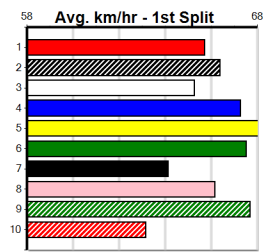

SPORTSBET NOBODY DOES IT EASIER

Distance: 300m, Race Type: Mixed 4/5, Total Prizemoney: $3,360
1st: $2,250, 2nd: $690, 3rd: $345, 4th: $75

RAPIDFIRE GIRL (3) excels up the straight here and once fully balanced is hard to keep up with.
SICK AND TIRED (8) has had no luck of late and is clearly as talented as any of his rivals here.
ASTON JALAPENO (1) is drawn to be on the speed.

Watchdog Tips: 3 8 1 5 Bet: Box Quinella 3,8 ($10 for 320%)

Table with columns: Form Box, Wgt, Dist, Track, Date, Time, BON, Margin, 1st/2nd (Time), PIR, Checked, Comment, W/R, Split 1, S/P, Grade

ASTON JALAPENO [4] Comes into calculations off this box. $7.50
BK Dog Mar-22 Sire: ASTON DEE BEE Dam: ASTON LOPEZ
Owner(s): C Mackie
Trainer: Corey Mackie (Tooradin)
Winning Distances: < 300m (0) 300 - 399m (6) 400 - 499m (0) 500 - 599m (0) 600 - 699m (0) > 700m (0)
Winning Weights: 31.1(1) 32.1(1) 32.2(2) 32.3(1) 32.5(1)
6th (3) 32.0 425 BEN R5 19-Apr-24 25.22 23.70 21.00 WILL VANSON (23.76) M/656 6.79 $29.90 RWH
8th (7) 32.2 400 WAG R4 17-May-24 23.80 22.81 13.00 STEW BOB (22.94) . $8.00 5H
3rd (8) 31.4 400 WAG R11 24-May-24 23.33 22.72 4.75L DANA PAULINE (22.99) . $3.00 5
4th (5) 31.6 320 WAG R6 31-May-24 18.96 18.14 5.50L LOST THE URGE (18.59) . $13.00 5
1st (6) 31.1 320 WAG R12 07-Jun-24 18.32 18.23 3.25L SAINT REMY (18.55) . $2.80 5H
1st (7) 32.2 300 HVL R12 11-Aug-24 16.93 16.65 0.50L CREDITOR (16.96) M/3 4.02 $320 5
3rd (4) 32.5 350 HVL R9 18-Aug-24 19.78 19.07 3.25L DESTINI PALADIN (19.56) M/3 6.65 $2.70 5
5th (4) 32.7 350 HVL R5 25-Aug-24 19.48 18.71 2.75L SCOTLAND YARD (19.30) M/1 6.47 $6.50 5
Last 3 wins NOT included above
1st (3) 32.1 390 SHP R2 13-Nov-23 22.50 21.88 3.00L ASTON RANDAL (22.71) M/11 . . . 8.32 $4.50 X67
1st (6) 32.3 350 HVL R8 06-Dec-23 19.17 19.17 3.25L AUSSIE SUPREME (19.39) M/1 . . . 6.45 $4.20 X67
1st (8) 32.5 390 SHP R4 20-Jan-24 22.26 21.80 3.00L REDLEG BULL ANT (22.46) Q/11 . . . 8.34 $1.60 5

Box History table for ASTON JALAPENO [4] with columns Bx, 1st, 2nd, 3rd, 4th, 5th, 6th, 7th, 8th and Prize Best Starts Trk/Dts APM

PANAMA STORM [5] Racing well in weaker races, place best. $14.00
RF Dog Sep-21 Sire: SUPERIOR PANAMA Dam: WILL IT RAIN
Owner(s): A Lie
Trainer: Brett Mackie (Tooradin)
Winning Distances: < 300m (0) 300 - 399m (1) 400 - 499m (4) 500 - 599m (0) 600 - 699m (0) > 700m (0)
Winning Weights: 30.5(1) 30.8(1) 30.9(1) 31.1(2)
3rd (4) 31.0 300 HVL R1 17-Mar-24 16.93 16.24 2.75L MINNIE ROCKS (16.75) M/3 . . . 3.92 $41.00 X67
1st (1) 31.1 400 WGL R11 21-Mar-24 22.63 22.63 9.00L STURGIS (23.24) Q/11 . . . SW 8.29 $2.00 X67
3rd (5) 31.2 400 WGL R12 25-Mar-24 22.92 22.46 2.25L SHANK'S PONY (22.77) Q/33 . . . 8.43 $2.30 5
1st (2) 30.9 390 SHP R4 01-Apr-24 22.26 21.79 0.50L CINNABAR ICON (22.30) M/11 . . . 8.38 $2.90 5
4th (7) 30.8 400 WGL R3 16-Apr-24 23.27 22.24 4.25L NORSE QUEEN (22.99) S/33 . . . 8.54 $2.80 5
5th (2) 31.0 400 WGL R11 23-Apr-24 23.07 22.71 4.75L OUR PURPLE HAZE (22.74) M/13 . . . 8.36 $7.10 5
1st (3) 30.8 400 WGL R11 30-Apr-24 23.03 22.27 1.5L DYNAMITE SWAN (23.12) M/11 . . . 8.51 $7.10 5
8th (3) 29.9 300 HVL R1 01-Sep-24 17.09 16.40 7.00L DR. YANNICK (16.63) M/7 . . . 4.07 $15.40 X45
Last 3 wins NOT included above
1st (1) 30.5 400 WGL R2 24-Oct-23 23.01 22.27 1.75L DUNDEE TIARA (23.12) M/21 . . . 8.39 $8.20 M
1st (7) 31.1 400 WGL R5 04-Jan-24 23.42 22.55 0.05L PARUMBA DANNY (23.42) M/61 . . . 8.75 $26.90 SH

Box History table for PANAMA STORM [5] with columns Bx, 1st, 2nd, 3rd, 4th, 5th, 6th, 7th, 8th and Prize Best Starts Trk/Dts APM