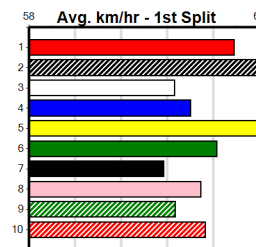

HEALESVILLE PHYSIO & SPORTS MEDICINE

Distance: 350m, Race Type: Grade 5, Total Prizemoney: $2,925
1st: $1,950, 2nd: $600, 3rd: $300, 4th: $75

NEW WAVE WHINE (1) holds a big class edge and from his favourite draw should be winning.
ASTRONOMICA (8) loves to stay wide in his races and has rediscovered his best form. REVERSE SWEEP (5) has a good mid race turn of speed.

Watchdog Tips: 1 8 5 2 Bet: Win 1

Race 1: NEW WAVE WHINE [5] Class edge, loves this box, looks good. $1.70. Owner: Just for us (SYN), B Hare, C Allen. Sire: ZAMBORA BROCKIE, Dam: PRETTY BOMB. Trainer: Claire Allen (Greendale). Includes box history and prize details.

Race 2: CRUELLA [5] Can follow the red through early, place value. $10.00. Owner: KEEP YOUR SHIRT ON (SYN), C Dalton, S Dalton. Sire: FABREGAS, Dam: PROVEN SCARY. Trainer: Susan Dalton (Coldstream). Includes box history and prize details.

Race 3: MIGHTY HANNIBAL [5] Solid placing here last time, keep safe. $10.00. Owner: J Brown. Sire: BERNARDO, Dam: MIGHTY MATILDA. Trainer: John Brown (Nyora). Includes box history and prize details.

Race 4: ERUDITE BALE (NSW)[5] New here, tough draw, needs some luck. $26.00. Owner: B Wheeler. Sire: BARCIA BALE, Dam: IYLEE BALE. Trainer: Robert Camilleri (Lara). Includes box history and prize details.

Race 5: REVERSE SWEEP [5] Races well here, mid race speed, key player. $7.50. Owner: HEADS OR DALES (SYN), M Ebeyer, K Hanley, B Hunter, J Peeler, L Hunter, N Hunter. Sire: BARCIA BALE, Dam: ZIPPING ZOE. Trainer: Tony Salpigtidis (Plenty). Includes box history and prize details.