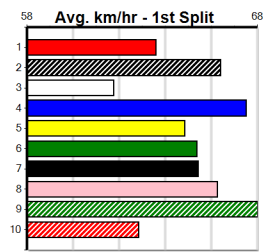

PITSTOP MOWER REPAIRS

Distance: 350m, Race Type: Mixed 6/7, Total Prizemoney: $2,925
1st: $1,950, 2nd: $600, 3rd: $300, 4th: $75

STIFLER (2) looks a serious prospect and can take off once fully balanced. Is a speedy type who should be on the speed from the outset. SMOKIN PADDY (1) ASTON TYPHOON (3) can get a nice sit behind the leaders.

Watchdog Tips: 2 1 3 7 **Bet:** Win 2

1

SMOKIN' PADDY [6] **Gun draw, settles on the speed, danger.** **$3.80**

BK Dog Feb-22 Sire: BERNARDO Dam: SILVER SALUTE Trainer: Graeme Campbell (Drouin South)

Owner(s): D Rhodes
Winning Distances: < 300m (0) 300 - 399m (0) 400 - 499m (2) 500 - 599m (0) 600 - 699m (0) > 700m (0)
Winning Weights: 36.3(1) 36.8(1)

Run	Dist	Wgt	Track	Date	Time	BOB	Margin	1st/2nd (Time)	PIR	Checked	Comment	WR	Split 1	S/P	Grade
2nd (4)	36.6	460	WGL	R4	21-May-24	26.17	25.83	1.5L MAVIS TOLMIE (26.07)	M/332	.	SW	.	6.62	$4.30	X67H
3rd (7)	36.6	460	WGL	R3	28-May-24	26.26	25.54	6.00L MAVIS TOLMIE (25.84)	S/433	.	.	.	6.63	$7.40	X67F
4th (2)	36.4	435	SLE	R9	05-Jun-24	25.16	24.37	5.00L PLAY LAB (24.82)	M/454	.	.	.	5.47	$2.40	6G
2nd (6)	36.5	435	SLE	R9	19-Jun-24	24.71	24.41	0.25L RYDER'S MAGIC (24.69)	M/313	.	.	.	5.27	$3.10	6G
2nd (4)	36.6	460	WGL	R4	25-Jun-24	26.06	25.61	2.75L DUNDEE DIXIE (25.87)	M/222	.	.	.	6.56	$3.10	X67
5th (6)	36.3	435	SLE	R3	03-Jul-24	25.14	24.41	8.50L HENRY BALE (24.56)	M/456	.	VO	.	5.35	$2.30	6G
2nd (4)	36.2	460	WGL	R5	09-Jul-24	26.48	25.98	3.25L TOUGH TAZ (26.27)	S/422	.	.	.	6.83	$2.20	RW
4th (3)	36.6	300	HVL	R3	25-Aug-24	16.95	16.50	3.75L LETHAL TRIX (16.69)	S/6	.	.	.	4.08	$3.00	X67
Last 3 wins NOT included above															
1st (6)	36.3	400	WGL	R2	23-Apr-24	22.80	22.71	1.75L BON STAR (22.92)	M/11	.	.	.	8.53	$2.30	M
1st (3)	36.8	460	WGL	R3	07-May-24	26.12	26.07	0.75L SORRY I'M LATE (26.16)	M/111	.	.	.	6.63	$2.10	7

Box History

Bx	1st	2nd	3rd	4th	5th	6th	7th	8th
1								
2					1			
3	1				1			
4		3						
5								
6	1	1			1			
7			1	1				
8			1	1				

Prize Best Starts Trk/Dts APM: $8425.00 FSTD 14-2-7-2 0-0-0-0 4333

2

STIFLER [6] **Dog on the rise, serious muster, go close.** **$2.40**

BK Dog Mar-22 Sire: BARCIA BALE Dam: GYPSIES LUCK Trainer: Karen Pitt (Pearcedale)

Owner(s): M Maas
Winning Distances: < 300m (0) 300 - 399m (1) 400 - 499m (1) 500 - 599m (0) 600 - 699m (0) > 700m (0)
Winning Weights: 34.7(1) 35.4(1)

Run	Dist	Wgt	Track	Date	Time	BOB	Margin	1st/2nd (Time)	PIR	Checked	Comment	WR	Split 1	S/P	Grade
1st (1)	34.7	400	WGL	R1	07-May-24	22.71	22.47	4.50L SACRED SWORD (23.01)	Q/11	.	SW	.	8.39	$1.90	M
3rd (7)	34.6	400	WGL	R4	14-May-24	22.95	22.61	4.00L RAPID HEART (22.67)	S/44	.	.	.	8.50	$2.60	7
1st (7)	35.4	350	HVL	R2	25-Aug-24	19.22	18.71	6.00L HEYFIELD HONEY (19.63)	M/1	.	SW	.	6.43	$2.00	X67
Last 3 wins NOT included above															

Box History

Bx	1st	2nd	3rd	4th	5th	6th	7th	8th
1	1							
2								
3								
4								
5								
6								
7	1		1					
8								

Prize Best Starts Trk/Dts APM: $3930.00 19.22(7)-25/8/24 3-2-0-1 1-1-0-0 3138