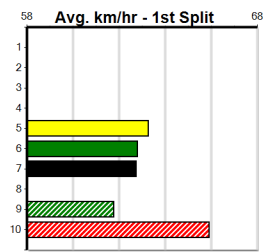

HIGHWAY 31 MAIDEN CHALLENGE HT1

1
11:40AM

(VIC time)

Distance: 300m, **Race Type:** Maiden Heat, **Total Prizemoney:** $2,535
1st: $1,680, **2nd:** $520, **3rd:** $260, **4th:** $75

Few first starters so betting best guide. WHO MADE YOU (2) is bred to be quick and is sure to be well educated on debut. GIACOMO (7) overcame difficulties when smartly placed on debut. LITTLE DARL (6) was also impressive when placed on debut.

Watchdog Tips: **2** **7** **6** **3** **Bet:** Box Trifecta 2,3,6,7 ($10 for 41.67%)

Form Box	Wgt	Dist	Track	Date	Time	BON	Margin	1st/2nd (Time)	PIR	Checked	Comment	WR	Split 1	S/P	Grade

1

CRITICAL MASS [M] Litter just starting out, watch betting. **$6.00**

BK Dog Feb-23 Sire: BEWILDERING Dam: EAST STREET
Owner(s): GreyDunc (SYN), J Duncan, W Owen, A Duncan
Winning Distances: < 300m (0) 300 - 399m (0) 400 - 499m (0) 500 - 599m (0) 600 - 699m (0) > 700m (0)
Winning Weights:

Bx	1st	2nd	3rd	4th	5th	6th	7th	8th
1								
2								
3								
4								
5								
6								
7								
8								

Last 3 wins NOT included above

Prize Best	$0
Starts	0-0-0-0
Trk/Dts	0-0-0-0
APM	0

Trainer: Josh Duncan (Heathcote)

2

WHO MADE YOU [M] Bred to have loads of talent, betting best guide. **$3.80**

BE Dog Dec-22 Sire: ASTON RUPEE Dam: AYIA SOPHIA
Owner(s): J Gorgioski
Winning Distances: < 300m (0) 300 - 399m (0) 400 - 499m (0) 500 - 599m (0) 600 - 699m (0) > 700m (0)
Winning Weights:

Bx	1st	2nd	3rd	4th	5th	6th	7th	8th
1								
2								
3								
4								
5								
6								
7								
8								

Last 3 wins NOT included above

Prize Best	$0
Starts	0-0-0-0
Trk/Dts	0-0-0-0
APM	0

Trainer: Jeff Gorgioski (Stanhope)

3

PRINCESS MONARCH (NSW)[M] Well supported on debut, keep safe. **$4.20**

BK Bitch Nov-22 Sire: MIDNIGHT MONARCH Dam: JUST A DIVA
Owner(s): K Markham
Winning Distances: < 300m (0) 300 - 399m (0) 400 - 499m (0) 500 - 599m (0) 600 - 699m (0) > 700m (0)
Winning Weights:

Bx	1st	2nd	3rd	4th	5th	6th	7th	8th
1								
2								
3								
4								
5								
6					1			
7								
8								

Last 3 wins NOT included above

Prize Best	$75.00
Starts	1-0-0-0
Trk/Dts	0-0-0-0
APM	75

Trainer: Kenneth Markham (Canyonleigh)

4

DOUBLE INFARED (NSW)[M] Litter yet to really fire, betting best guide. **$10.00**

BK Dog Nov-22 Sire: AUSSIE INFRARED Dam: DOUBLE BLUFF
Owner(s): Hard Earnt Thirst (SYN), G Pask, G Browney, G Pask, J Baxter, D Brown
Winning Distances: < 300m (0) 300 - 399m (0) 400 - 499m (0) 500 - 599m (0) 600 - 699m (0) > 700m (0)
Winning Weights:

Bx	1st	2nd	3rd	4th	5th	6th	7th	8th
1								
2								
3								
4								
5								
6								
7								
8								

Last 3 wins NOT included above

Prize Best	$0
Starts	0-0-0-0
Trk/Dts	0-0-0-0
APM	0

Trainer: Graeme Campbell (Drouin South)

5

SACHIN [M] Steady effort on debut, draw is a worry, risky. **$15.00**

BK Dog Oct-22 Sire: ASTON RUPEE Dam: SLINKY INKY
Owner(s): M Haines
Winning Distances: < 300m (0) 300 - 399m (0) 400 - 499m (0) 500 - 599m (0) 600 - 699m (0) > 700m (0)
Winning Weights:

Bx	1st	2nd	3rd	4th	5th	6th	7th	8th
1								
2								
3								
4						1		
5								
6								
7								
8								

Last 3 wins NOT included above

Prize Best	$0.00
Starts	1-0-0-0
Trk/Dts	0-0-0-0
APM	0

Trainer: James Shaw (Seymour)