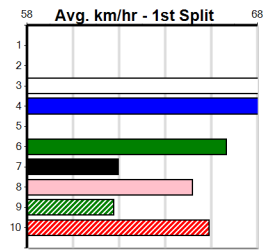

HIGHWAY 31 MAIDEN CHALLENGE HT5

Distance: 300m, Race Type: Maiden Heat, Total Prizemoney: $2,535
1st: $1,680, 2nd: $520, 3rd: $260, 4th: $75

RECKLESS (4) ran a nice race on debut and will be better for the experience. FLEETWOOD EROS (1) is a well bred type who hails from a strong kennel. MATCHBOX FLAME (3) was far from disgraced when placed here on debut.

Watchdog Tips: 4 1 3 6 Bet: Win 4

Table with columns: Form Box, Wgt, Dist, Track, Date, Time, BON, Margin, 1st/2nd (Time), PIR, Checked, Comment, W/R, Split 1, S/P, Grade

FLEETWOOD EROS [M] Well bred type, in good hands, watch betting. $4.50
BK Dog Feb-23 Sire: FERNANDO BALE Dam: CIRCLE OF DREAMS
Owner(s): CHAMPAGNE PTN (SYN), S Smith, A Langton
Trainer: Angela Langton (Anakie)

TAILS OF JONNY [M] Race experience, place hope at nice odds $14.00
BK Dog Jan-22 Sire: HOUDINI BOY Dam: HELEN'S TEDDY
Owner(s): D Furey
Trainer: Donna Furey (Pearcedale)

MATCHBOX FLAME [M] Better for the run here on debut, respect. $5.50
BKW Bitch Sep-22 Sire: BEAST UNLEASHED Dam: TWILIGHT FLAME
Owner(s): AS TIME GOES BY (SYN), J D'altorio, R Francis, G Barbara, E Barbara
Trainer: William Robertson (St Arnaud)

RECKLESS [M] Impressive on debut, chance with even luck. $4.50
WBK Bitch Dec-22 Sire: BLACK MAGIC OPAL Dam: IMMUNITY
Owner(s): SEE THE DREAM (SYN), S Buccilli, B Buccilli
Trainer: Peter Presutto (Devon Meadows)

PREGINCT [M] *** SCRATCHED *** $4.50
RF Bitch Sep-22 Sire: ASTON RUPEE Dam: DISTINCT
Owner(s): Dayas Star (SYN), G Ithier, C Ithier
Trainer: Gavin Ithier (Devon Meadows)