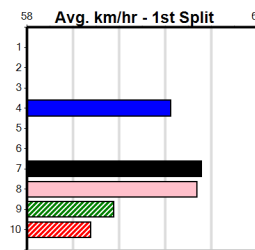

HIGHWAY 31 MAIDEN CHALLENGE HT2

2

11:56AM

(VIC time)

Distance: 300m, Race Type: Maiden Heat, Total Prizemoney: $2,535
1st: $1,680, 2nd: $520, 3rd: $260, 4th: $75

EPITOMIZE (1) is a brother to star prospect Zeus Thunderbolt and hails from a kennel renowned for having elite sprinters. DIFFERENT HERE (4) is the best of the exposed runners and is armed with a solid turn of early speed.

Watchdog Tips: **1** **4** **3** **2** **Bet:** **Box Quinella 1,4 ($10 for 1000%)**

Form Box	Wgt	Dist	Track	Date	Time	BON	Margin	1st/2nd (Time)	PIR	Checked	Comment	WR	Split 1	S/P	Grade	
1	EPITOMIZE [M] Litter brother to star prospect Zeus Thunderbolt. $2.00															
	WBD Dog Aug-22 Sire: BLACK MAGIC OPAL Dam: PROMOTE Trainer: Bradley Greenough (Pearcedale)															
	Owner(s): G Sprod															
	Winning Distances: < 300m (0) 300 - 399m (0) 400 - 499m (0) 500 - 599m (0) 600 - 699m (0) > 700m (0)															
	Winning Weights:															
	Last 3 wins NOT included above															
	Box History															
	<table border="1"> <thead> <tr><th>Bx</th><th>1st</th><th>2nd</th><th>3rd</th><th>4th</th><th>5th</th><th>6th</th><th>7th</th><th>8th</th></tr> </thead> <tbody> <tr><td>1</td><td></td><td></td><td></td><td></td><td></td><td></td><td></td><td></td></tr> <tr><td>2</td><td></td><td></td><td></td><td></td><td></td><td></td><td></td><td></td></tr> <tr><td>3</td><td></td><td></td><td></td><td></td><td></td><td></td><td></td><td></td></tr> <tr><td>4</td><td></td><td></td><td></td><td></td><td></td><td></td><td></td><td></td></tr> <tr><td>5</td><td></td><td></td><td></td><td></td><td></td><td></td><td></td><td></td></tr> <tr><td>6</td><td></td><td></td><td></td><td></td><td></td><td></td><td></td><td></td></tr> <tr><td>7</td><td></td><td></td><td></td><td></td><td></td><td></td><td></td><td></td></tr> <tr><td>8</td><td></td><td></td><td></td><td></td><td></td><td></td><td></td><td></td></tr> </tbody> </table>															
	Prize Best Starts Trk/Dts APM $0 FSH 0-0-0-0 0-0-0-0 0															
	2	FEAT OF STRENGTH [M] Dam has thrown some smart types, watch betting. $6.00														
BK Bitch Nov-22 Sire: ASTON RUPEE Dam: MEPUNGA BELLA Trainer: Jeffrey Britton (Anakie)																
Owner(s): G Farrugia																
Winning Distances: < 300m (0) 300 - 399m (0) 400 - 499m (0) 500 - 599m (0) 600 - 699m (0) > 700m (0)																
Winning Weights:																
Last 3 wins NOT included above																
Box History																
<table border="1"> <thead> <tr><th>Bx</th><th>1st</th><th>2nd</th><th>3rd</th><th>4th</th><th>5th</th><th>6th</th><th>7th</th><th>8th</th></tr> </thead> <tbody> <tr><td>1</td><td></td><td></td><td></td><td></td><td></td><td></td><td></td><td></td></tr> <tr><td>2</td><td></td><td></td><td></td><td></td><td></td><td></td><td></td><td></td></tr> <tr><td>3</td><td></td><td></td><td></td><td></td><td></td><td></td><td></td><td></td></tr> <tr><td>4</td><td></td><td></td><td></td><td></td><td></td><td></td><td></td><td></td></tr> <tr><td>5</td><td></td><td></td><td></td><td></td><td></td><td></td><td></td><td></td></tr> <tr><td>6</td><td></td><td></td><td></td><td></td><td></td><td></td><td></td><td></td></tr> <tr><td>7</td><td></td><td></td><td></td><td></td><td></td><td></td><td></td><td></td></tr> <tr><td>8</td><td></td><td></td><td></td><td></td><td></td><td></td><td></td><td></td></tr> </tbody> </table>																
Prize Best Starts Trk/Dts APM $0 FSH 0-0-0-0 0-0-0-0 0																
3		COSMIC REWARD [M] Litter shows promise, in good hands, threat. $6.00														
	BK Dog Sep-22 Sire: COSMIC RUMBLE Dam: REAL REWARD Trainer: Peter Presutto (Devon Meadows)															
	Owner(s): Three Little Pigs and The Big Bad Wolf (SYN), J Presutto, P Presutto, A Presutto, D Presutto															
	Winning Distances: < 300m (0) 300 - 399m (0) 400 - 499m (0) 500 - 599m (0) 600 - 699m (0) > 700m (0)															
	Winning Weights:															
	Last 3 wins NOT included above															
	Box History															
	<table border="1"> <thead> <tr><th>Bx</th><th>1st</th><th>2nd</th><th>3rd</th><th>4th</th><th>5th</th><th>6th</th><th>7th</th><th>8th</th></tr> </thead> <tbody> <tr><td>1</td><td></td><td></td><td></td><td></td><td></td><td></td><td></td><td></td></tr> <tr><td>2</td><td></td><td></td><td></td><td></td><td></td><td></td><td></td><td></td></tr> <tr><td>3</td><td></td><td></td><td></td><td></td><td></td><td></td><td></td><td></td></tr> <tr><td>4</td><td></td><td></td><td></td><td></td><td></td><td></td><td></td><td></td></tr> <tr><td>5</td><td></td><td></td><td></td><td></td><td></td><td></td><td></td><td></td></tr> <tr><td>6</td><td></td><td></td><td></td><td></td><td></td><td></td><td></td><td></td></tr> <tr><td>7</td><td></td><td></td><td></td><td></td><td></td><td></td><td></td><td></td></tr> <tr><td>8</td><td></td><td></td><td></td><td></td><td></td><td></td><td></td><td></td></tr> </tbody> </table>															
	Prize Best Starts Trk/Dts APM $0 FSH 0-0-0-0 0-0-0-0 0															
	4	DIFFERENT HERE [M] Shows promise, solid muster, major player. $10.00