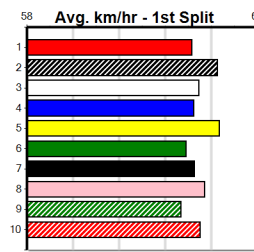

GORSKI ENGINEERING

Distance: 350m, Race Type: Grade 5, Total Prizemoney: $2,925
1st: $1,950, 2nd: $600, 3rd: $300, 4th: $75

LOOKS LIKE MAGIC (2) once fully balanced goes like a jet and is very suited to an inside draw. SIT AND STEER (3) boasts electric mid-race speed and looks the big danger. TANGELA BALE (6) has produced some elite winning times in her career

Watchdog Tips: 2 3 6 4 Bet: Box Trifecta 2,3,6 ($10 for 166.67%)

Form Box Wgt Dist Track Date Time BON Margin 1st/2nd (Time) PIR Checked Comment W/R Split 1 S/P Grade

REEMA BALE (NSW)[5] Comes into calculations off this draw. $10.00
Owner(s): B Wheeler
Sire: DYNA VILLA Dam: QUAIL BALE
Trainer: Robert Camilleri (Lara)

Box History table and Prize Best Starts for Reema Bale.

LOOKS LIKE MAGIC [5] Likes it here, serious muster, hard to catch. $3.80
Owner(s): G Bahen
Sire: FERNANDO BALE Dam: MAGIC MOON DUST
Trainer: Glenn Bahen (Broadford)

Box History table and Prize Best Starts for Looks Like Magic.

SIT AND STEER [5] Boasts electric mid-race speed, danger. $3.80
Owner(s): D Bourke
Sire: FERNANDO BALE Dam: HOT CHARMOLA
Trainer: David Bourke (The Basin)

Box History table and Prize Best Starts for Sit and Steer.

SMART TALK [5] Very capable straight tracker, each way. $7.00
Owner(s): A Galea
Sire: FERNANDO BALE Dam: IT'S ALL TALK
Trainer: Angela Galea (Sunshine North)

Box History table and Prize Best Starts for Smart Talk.

MYSTIC BRAE [5] *** SCRATCHED *** $41.00
Owner(s): R Geall
Sire: KINLOCH BRAE Dam: UP HILL JILL
Trainer: David Geall (Lara)

Box History table and Prize Best Starts for Mystic Brae.

1

2

3

4

5