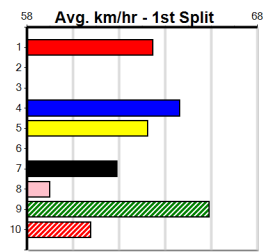

HIGHWAY 31 MAIDEN CHALLENGE HT3

Distance: 300m, Race Type: Maiden Heat, Total Prizemoney: $2,535
1st: $1,680, 2nd: $520, 3rd: $260, 4th: $75

FISTS WILL FLY (6) is bred to be a jet and hails from a powerful kennel. Both TINY BIT SPOILT (4) and IVORY NARWHAL (7) boast early speed and look strong top 4 SRM options.

Watchdog Tips: 6 4 7 5 Bet: Win 6

1 FOXY FRECKLES (NSW)[M] Needs to improve on debut performance. $16.00
WDKBD Bitch Jan-23 Sire: EBBY JET POWER Dam: STACEY BOTT
Trainer: Geoff Smith (Mill Park)
Winning Distances: < 300m (0) 300 - 399m (0) 400 - 499m (0) 500 - 599m (0) 600 - 699m (0) > 700m (0)
Winning Weights: 6th (1) 27.5 400 GEL R1 31-Aug-24 24.21 22.30 19.00 SAINTLY HIGHWAY (22.91) M/56 8.78 $11.50 M

2 OUR BOY SHANNON (NSW)[F Dog Dec-22 Sire: SUPERIOR PANAMA Dam: RITZA RED HEAD
Trainer: Karen Pitt (Pearcedale)
Winning Distances: < 300m (0) 300 - 399m (0) 400 - 499m (0) 500 - 599m (0) 600 - 699m (0) > 700m (0)
Winning Weights:

3 GRANDIOSE [M] BK Dog Sep-22 Sire: COSMIC RUMBLE Dam: REAL REWARD
Trainer: Natalie Presutto (Devon Meadows)
Winning Distances: < 300m (0) 300 - 399m (0) 400 - 499m (0) 500 - 599m (0) 600 - 699m (0) > 700m (0)
Winning Weights:

4 TINY BIT SPOILT [M] BK Dog Jan-23 Sire: KOBLENZ Dam: LITTLE BIT SLEEK
Trainer: Garry Johnson (Chum Creek)
Winning Distances: < 300m (0) 300 - 399m (0) 400 - 499m (0) 500 - 599m (0) 600 - 699m (0) > 700m (0)
Winning Weights: 8th (4) 31.4 400 GEL R3 09-Aug-24 23.89 22.43 17.00 PAW LEON (22.74) M/88 8.81 $5.50 MH
7th (4) 31.6 390 WBL R1 15-Aug-24 23.22 21.75 15.00 RUBY'S SHOW (22.17) Q/67 9.05 $8.70 M
3rd (1) 31.8 390 WBL R2 20-Aug-24 22.68 22.30 2.25L FOGHORN JACK (22.54) Q/12 8.80 $2.20 M
2nd (1) 32.3 400 GEL R2 27-Aug-24 23.13 22.57 0.25L UNLEASHING (23.11) Q/22 8.56 $1.40 M

5 STARTING OUT (NSW)[M] WBK Dog Dec-21 Sire: FERNANDO BALE Dam: EL RAPIDO
Trainer: Grant Fullerton (Long Gully)
Winning Distances: < 300m (0) 300 - 399m (0) 400 - 499m (0) 500 - 599m (0) 600 - 699m (0) > 700m (0)
Winning Weights: 4th (5) 31.7 385 SHP R1 02-Sep-23 22.17 21.56 5.00L ASTON BOLIVAR (21.82) M/44 8.36 $1.70 M
7th (7) 31.5 525 MEP R4 27-Sep-23 31.79 29.74 20.00 OBEYING (30.44) S/6777 SW 5.30 $2.10 MH
ST (-) 32.3 300 HVL 23-Aug-24 16.95 0.01L Trial Cleared M 1of1 . ST