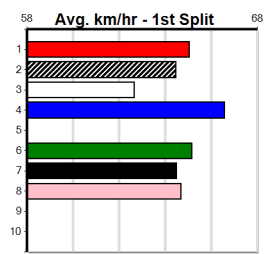

JARROD LARKIN CONCRETING

Distance: 425m, Race Type: Grade 5, Total Prizemoney: $2,925
1st: $1,950, 2nd: $600, 3rd: $300, 4th: $75

MAGNET MOVER (4) is racing with confidence and he should have enough pace to find the top quickly. BIG SOLOMONA (6) is better than his past few runs and he can hit the ground running. MAN OF COURAGE (2) just needs room early on.

Watchdog Tips: 4 6 2 8 Bet: Box Quinella 2,4,6 ($10 for 333.33%)

Form Box Wgt Dist Track Date Time BON Margin 1st/2nd (Time) PIR Checked Comment WR Split 1 S/P Grade
HOLTORF BALE (NSW)[5] Regained some confidence of late, can run a drum $7.50
BK Dog Nov-20 Sire: DYNA VILLA Dam: DYNA NINA Trainer: Luke Harris (Devon Meadows)
Winning Distances: < 300m (5) 300 - 399m (8) 400 - 499m (3) 500 - 599m (0) 600 - 699m (0) > 700m (0)
Winning Weights: 30.9(1) 31.8(1) 32.1(2) 32.3(1) 32.6(3) 32.8(2) 32.9(3) 33.1(1) 33.4(1) 33.5(1)

MAN OF COURAGE [5] Prefer out wide but has pace to burn, threat $3.60
BD Dog Jan-22 Sire: FERNANDO BALE Dam: SMOKIN' CINDY Trainer: Shaun Coulson (Balliang)
Winning Distances: < 300m (0) 300 - 399m (4) 400 - 499m (4) 500 - 599m (0) 600 - 699m (0) > 700m (0)
Winning Weights: 26.8(1) 26.9(1) 27.0(2) 27.1(1) 27.2(1) 27.5(1) 27.6(1)

HARD STYLE ROBBO (NSW)[Solid record here but this is harder, place best $4.80
RBD Dog Jan-22 Sire: HARD STYLE RICO Dam: HELLO ROBBO Trainer: Robert Hayes (Toolleen)
Winning Distances: < 300m (0) 300 - 399m (0) 400 - 499m (3) 500 - 599m (0) 600 - 699m (0) > 700m (0)
Winning Weights: 30.0(1) 30.5(1) 30.6(1)

MAGNET MOVER (NSW)[5] Placed in three of four here, hard to hold out $3.50
BK Dog Oct-21 Sire: FLYING RICCIARDO Dam: VELOCE NERO Trainer: Josh Duncan (Heathcote)
Winning Distances: < 300m (0) 300 - 399m (0) 400 - 499m (4) 500 - 599m (0) 600 - 699m (0) > 700m (0)
Winning Weights: 30.2(1) 30.4(1) 30.7(1) 31.0(1)

*** VACANT BOX ***
Sire: Dam: Trainer:
Owner(s):
Winning Distances: < 300m (0) 300 - 399m (0) 400 - 499m (0) 500 - 599m (0) 600 - 699m (0) > 700m (0)
Winning Weights:

1

2

3

4

5

Box History table for HOLTORF BALE

Box History table for MAN OF COURAGE

Box History table for HARD STYLE ROBBO

Box History table for MAGNET MOVER