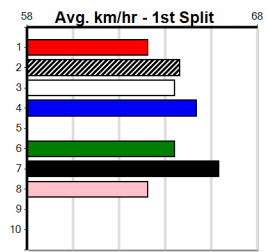

MADE SOLUTIONS ELECTRICAL AND DATA

Distance: 425m, Race Type: Grade 5, Total Prizemoney: $2,925
1st: $1,950, 2nd: $600, 3rd: $300, 4th: $75

HARTNEY (4) owns a slick 23.89 PB here and he can put them too the sword in the middle stages.
NIKITA BALE (6) can come out running and she can carve out impressive sectionals when on the arm. BROADSIDE (8) will be strong in the run home.

Watchdog Tips: [4] [6] [8] [1] Bet: Win 4

Race card for SPRING AMMO (SA)[5]. Includes details on owner (G Black), winning distances, winning weights, race history table, and box history table. Price: $3.60.

Race card for COOPER SUMMER [5]. Includes details on owner (K Ashton), winning distances, winning weights, race history table, and box history table. Price: $10.00.

Race card for MILITANT STORM [5]. Includes details on owner (K Hunt), winning distances, winning weights, race history table, and box history table. Price: $7.50.

Race card for HARTNEY [5]. Includes details on owner (M Carruthers), winning distances, winning weights, race history table, and box history table. Price: $3.20.

*** VACANT BOX ***. Includes fields for Owner(s), Winning Distances, Winning Weights, Sire, Dam, Trainer, and Box History.