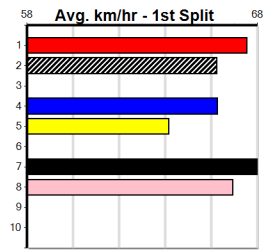

MANNINGS GREYHOUND COMPLEX

Distance: 425m, Race Type: Mixed 3/4, Total Prizemoney: $3,360
1st: $2,250, 2nd: $690, 3rd: $345, 4th: $75

PEPPER RUSH (7) has a great record here and he is suitably drawn out wide. GAS LANTERN (8) has dazzling early speed and she will set a cracking pace, while HIGHER FORCE (5) shows promise and just needs luck early on.

Watchdog Tips: **7** **8** **5** **4** **Bet:** Box Quinella 5,7,8 ($10 for 333.33%)

1

CRUSH YOUR RUSH (NSW)[4] Talented but can miss the kick, may need it easier **$10.00**

BD Dog Nov-21 **Sire:** FERAL FRANKY **Dam:** EURO MARSH **Trainer:** Gavin Gledhill (Coomboona)

Owner(s): M Crowe

Winning Distances: < 300m (0) 300 - 399m (2) 400 - 499m (6) 500 - 599m (0) 600 - 699m (0) > 700m (0)

Winning Weights: 32.6(1) 33.0(1) 33.4(1) 33.6(1) 34.1(2) 34.2(1) 34.3(1)

4th	3rd	350	HVL	R9	19-May-24	19.76	19.28	5.50L GRETEL'S GIRL (19.39)	M/4	.	.	6.85	$5.60	X45	
1st	(5)	33.0	390	SHP	R11	17-Jun-24	22.02	21.85	1.75L TAT LIBBY (22.13)	Q/11	.	.	8.28	$12.30	X45
7th	(4)	32.2	300	HVL	R9	23-Jun-24	17.06	16.69	4.50L SPOT FOX (16.75)	M/3	.	.	3.99	$11.90	X45
5th	(4)	32.2	350	HVL	R8	21-Jul-24	19.56	19.12	5.00L SONIC DIESEL (19.22)	M/6	.	SW	6.68	$5.30	X45
4th	(8)	33.1	350	HVL	R6	31-Jul-24	19.34	19.20	2.00L FOR PETE'S SAKE (19.20)	Q/2	.	W	6.52	$28.60	5
6th	(3)	33.1	450	SHP	R11	12-Aug-24	25.83	25.11	5.50L DEROGATIVE (25.47)	M/334	.	.	6.70	$3.70	5
5th	(6)	33.1	425	BEN	R9	16-Aug-24	24.24	23.83	6.00L LIGHTNING JEWEL (23.83)	M/655	.	W	6.73	$19.00	X34
1st	(6)	32.6	450	SHP	R6	26-Aug-24	25.74	25.36	0.50L RAPIDFIRE SERENA (25.76)	M/221	.	.	6.79	$2.10	5

Last 3 wins NOT included above

1st	(2)	34.1	400	WGL	R11	02-Dec-23	23.21	22.59	1.5L PLATINUM BOW (23.30)	M/34	.	.	8.63	$3.80	5
1st	(7)	33.6	300	HVL	R4	04-Feb-24	16.53	16.34	2.25L MR. DAZZLING (16.69)	M/2	.	.	3.89	$4.50	5
1st	(2)	33.4	425	BEN	R11	16-Feb-24	24.07	23.57	3.25L TAME THE BEAST (24.29)	M/211	.	.	6.64	$3.20	5

Box History

Bx	1st	2nd	3rd	4th	5th	6th	7th	8th
1	2			1				
2	3	1	2	1				1
3		1		2		1		
4				3	2	2	1	
5	1	1			1			
6	1				1			1
7	1	2	1					
8		2	3	1	1			

Prize Best Starts Trk/Dts APM

$22205.00
24.03(8)-6/10/23
40-8-7-6
7-1-2-0
6275