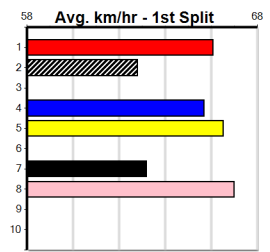

HANRAHAN PLUMBING

Distance: 425m, Race Type: Mixed 4/5, Total Prizemoney: $3,360
1st: $2,250, 2nd: $690, 3rd: $345, 4th: $75

NEEDFUL (1) has won four on the spin in breathtaking fashion and he will be carving out time on the arm. BETTER BANJO (5) is in career best form at present and he will pressure the red for a long way. PETZEL BALE (4) can run a cheeky race

Watchdog Tips: 1 5 4 8 Bet: Trifecta 1/4,5/4,5,8 ($10 - 250%)

Form Box Wgt Dist Track Date Time BON Margin 1st/2nd (Time) PIR Checked Comment W/R Split 1 S/P Grade

NEEDFUL [5] Star prospect, gun draw, watch the clock
BE Dog Oct-22 Sire: FERNANDO BALE Dam: RASPUTIA
Owner(s): BEV AND DANIEL (SYN), B Pell, D Pell
Trainer: Anthony Azzopardi (Rowsley)
Winning Distances: < 300m (0) 300 - 399m (0) 400 - 499m (1) 500 - 599m (3) 600 - 699m (0) > 700m (0)
Winning Weights: 33.9(1) 34.1(1) 34.5(1) 34.6(1)
Race results table with columns for rank, weight, distance, track, date, time, BON, margin, 1st/2nd time, PIR, checked, comment, W/R, split 1, S/P, grade.

$1.70
BEST BET
Box History
Prize Best Starts Trk/Dts APM

ZAPATRON [4] Find this harder than his recent racing, tested
BD Dog Sep-21 Sire: DYNA TRON Dam: CATALINA ICON
Owner(s): K Ashton
Trainer: Kevin Ashton (Charlton)
Winning Distances: < 300m (0) 300 - 399m (0) 400 - 499m (6) 500 - 599m (0) 600 - 699m (0) > 700m (0)
Winning Weights: 32.2(1) 32.3(2) 32.5(2) 32.8(1)
Race results table with columns for rank, weight, distance, track, date, time, BON, margin, 1st/2nd time, PIR, checked, comment, W/R, split 1, S/P, grade.

$16.00
Box History
Prize Best Starts Trk/Dts APM

*** VACANT BOX ***
Sire: Dam:
Owner(s):
Trainer:
Winning Distances: < 300m (0) 300 - 399m (0) 400 - 499m (0) 500 - 599m (0) 600 - 699m (0) > 700m (0)
Winning Weights:

Box History

PETZEL BALE (NSW)[4] Can come out running, quick PB here, threat
BK Dog Dec-20 Sire: ORSON ALLEN Dam: DYNA ADRIA
Owner(s): L Harris
Trainer: Tammy Kennedy-harris (Devon M)
Winning Distances: < 300m (0) 300 - 399m (0) 400 - 499m (12) 500 - 599m (4) 600 - 699m (0) > 700m (0)
Winning Weights: 28.9(1) 29.1(1) 29.3(2) 29.4(2) 29.9(1) 30.0(1) 30.6(1) 30.7(2) 30.8(1) 30.9(3) 31.1(1)
Race results table with columns for rank, weight, distance, track, date, time, BON, margin, 1st/2nd time, PIR, checked, comment, W/R, split 1, S/P, grade.

$7.50
Box History
Prize Best Starts Trk/Dts APM

BETTER BANJO [5] Career best form, good early burn, danger
WBK Dog Feb-22 Sire: FERNANDO BALE Dam: BRING YOUR BANJO
Owner(s): A Davis
Trainer: Ray Cunneen (Moe South)
Winning Distances: < 300m (0) 300 - 399m (8) 400 - 499m (2) 500 - 599m (0) 600 - 699m (0) > 700m (0)
Winning Weights: 30.3(1) 30.4(1) 30.5(1) 30.6(1) 30.8(1) 30.9(1) 31.2(1) 31.3(2) 31.4(1)
Race results table with columns for rank, weight, distance, track, date, time, BON, margin, 1st/2nd time, PIR, checked, comment, W/R, split 1, S/P, grade.

$4.80
Box History
Prize Best Starts Trk/Dts APM