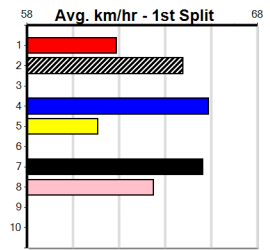

BENDIGO ADVERTISER

Distance: 425m, Race Type: Grade 7, Total Prizemoney: $2,925
1st: $1,950, 2nd: $600, 3rd: $300, 4th: $75

RUBY'S SHOW (4) was dominant two runs back and she is expected to lead throughout tonight.
HIGH COTTON (2) can make mistakes but he has talent and is a good anchor for top three in a SRM.
BLACK LICORICE (5) shows promise

Watchdog Tips: 4 2 5 7 **Bet:** Win 4

1

IOWA LASS [7] **$21.00**
RF Bitch May-22 Sire: ORSON ALLEN Dam: MILLY MAC
Owner(s): B McIntyre Trainer: Darlene McIntyre (Exford)
Winning Distances: < 300m (0) 300 - 399m (0) 400 - 499m (1) 500 - 599m (0) 600 - 699m (0) > 700m (0)
Winning Weights: 27.9(1)

Trk	Dist	Time	Margin	1st/2nd (Time)	PIR	Checked	Comment	W/R	Split 1	S/P	Grade				
T (7)	28.5	450	BAL	R1	07-Apr-24	0.00	24.91	HEAD HUNTER (25.90)	Q/888	.	V14	7.48	$28.80	M	
7th (6)	28.8	460	GEL	R2	22-Jun-24	26.97	26.08	11.00 HURDLING HAROLD (26.23)	M/557	.	.	W	7.01	$5.70	M
2nd (5)	28.8	525	MEP	R2	26-Jun-24	30.82	30.08	3.25L CORONATION DAY (30.59)	Q/2222	.	.	.	5.26	$32.00	MH
7th (6)	28.3	525	MEA	R1	06-Jul-24	30.94	30.06	11.00 THEEGALA (30.20)	S/7777	.	.	.	5.33	$31.10	MF
2nd (3)	28.4	460	GEL	R3	03-Aug-24	26.37	26.23	1.25L CIRCLE ROUND (26.28)	M/222	.	.	.	6.89	$2.70	M
5th (4)	28.1	525	MEP	R2	07-Aug-24	31.27	29.93	11.00 CRUISING JAMIE (30.51)	S/6455	.	.	.	5.46	$4.70	M
1st (8)	27.9	450	BAL	R1	18-Aug-24	26.24	25.68	3.00L HEY ELLA (26.44)	M/111	.	.	.	6.82	$2.80	T3-M
6th (7)	28.1	450	BAL	R6	23-Aug-24	26.42	25.41	9.50L MITZI ROCKS (25.79)	M/375	.	.	.	6.83	$29.60	7

Last 3 wins NOT included above

Bx	1st	2nd	3rd	4th	5th	6th	7th	8th
1								
2								
3		1						
4					1			
5		1						
6						1		2
7							1	
8	1							

Prize Best	$1910.00
Starts	FSH
Trk/Dts	10-1-2-0
APM	0-0-0-0
	1674

2

HIGH COTTON [7] **$7.50**
BK Dog Dec-21 Sire: FABREGAS Dam: ELSA ROSE
Owner(s): A Armstrong Trainer: Alisdair Armstrong (Huntly)
Winning Distances: < 300m (0) 300 - 399m (0) 400 - 499m (1) 500 - 599m (0) 600 - 699m (0) > 700m (0)
Winning Weights: 31.3(1)

Trk	Dist	Time	Margin	1st/2nd (Time)	PIR	Checked	Comment	W/R	Split 1	S/P	Grade				
2nd (3)	31.7	450	SHP	R9	06-Jul-24	25.64	25.31	0.50L DAD'S JAM DONUT (25.61)	M/111	.	.	.	6.72	$3.20	X67
3rd (8)	31.8	410	HOR	R3	13-Jul-24	23.52	23.35	0.75L BIG SOLOMONA (23.47)	M/43	.	.	.	10.51	$6.30	7
2nd (1)	31.8	425	BEN	R4	19-Jul-24	24.15	23.78	0.50L BALA ACE (24.12)	Q/333	.	.	.	6.66	$14.70	X67
2nd (3)	32.2	425	BEN	R9	26-Jul-24	24.15	23.79	1.00L LIFE'S LESSON (24.09)	M/244	.	.	.	6.62	$10.00	X67
3rd (6)	32.4	425	BEN	R3	02-Aug-24	24.40	23.70	2.50L LIFE'S LESSON (24.23)	M/444	.	.	.	6.68	$5.70	X67
(-)	32.3	425	BEN		07-Aug-24	24.07		9.50L Trial Cleared	Q/111	.	1of4	.	6.53		
2nd (4)	32.3	450	SHP	R6	12-Aug-24	25.52	25.11	1.25L PAW REX (25.43)	M/222	.	.	.	6.67	$20.30	X67H
3rd (7)	32.4	450	SHP	R7	19-Aug-24	25.69	24.90	5.50L PAW REX (25.32)	M/444	.	.	.	6.68	$12.30	X67F

Last 3 wins NOT included above

Bx	1st	2nd	3rd	4th	5th	6th	7th	8th
1		2			1	1		
2								
3		3		1				
4	1	2						1
5								
6		2	2	2				
7		1	2					
8	2	3	1					

Prize Best	$9415.00
Starts	23.94(8)-12/1/24
Trk/Dts	30-1-13-7
APM	14-1-9-2
	4782

3

*** VACANT BOX ***

Sire: Dam: Trainer:

Owner(s):
Winning Distances: < 300m (0) 300 - 399m (0) 400 - 499m (0) 500 - 599m (0) 600 - 699m (0) > 700m (0)
Winning Weights:

Box History