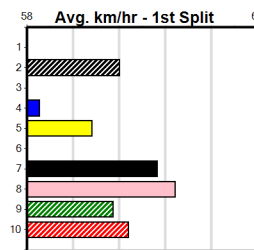

SPORTSBET NOBODY DOES IT EASIER

Distance: 425m, Race Type: Maiden, Total Prizemoney: $2,535
1st: $1,680, 2nd: $520, 3rd: $260, 4th: $75

PAW MAVEN (2) has continued to improve with each run and he should get a nice run through in the early stages. NO WORDS (7) was far from disgraced on debut here and he will be better for the run. PAW XENA (8) should get plenty of room early on

Watchdog Tips: **2** **7** **8** **1** **Bet:** Box Quinella 2,7,8 ($10 for 333.33%)

Form Box	Wgt	Dist	Track	Date	Time	BON	Margin	1st/2nd (Time)	PIR	Checked	Comment	WR	Split 1	S/P	Grade	
1	HEATHCOTE STAR [M] $6.00															
	Bred to have plenty of early speed, respect															
	BK Dog Nov-22 Sire: FERAL FRANKY Dam: HOT JEAN															
	Owner(s): M Davis Trainer: Craig Elliot (Greenhill)															
	Winning Distances: < 300m (0) 300 - 399m (0) 400 - 499m (0) 500 - 599m (0) 600 - 699m (0) > 700m (0)															
	Winning Weights:															
	Box History															
	<table border="1"> <thead> <tr><th>Bx</th><th>1st</th><th>2nd</th><th>3rd</th><th>4th</th><th>5th</th><th>6th</th><th>7th</th><th>8th</th></tr> </thead> <tbody> <tr><td>1</td><td></td><td></td><td></td><td></td><td></td><td></td><td></td><td></td></tr> <tr><td>2</td><td></td><td></td><td></td><td></td><td></td><td></td><td></td><td></td></tr> <tr><td>3</td><td></td><td></td><td></td><td></td><td></td><td></td><td></td><td></td></tr> <tr><td>4</td><td></td><td></td><td></td><td></td><td></td><td></td><td></td><td></td></tr> <tr><td>5</td><td></td><td></td><td></td><td></td><td></td><td></td><td></td><td></td></tr> <tr><td>6</td><td></td><td></td><td></td><td></td><td></td><td></td><td></td><td></td></tr> <tr><td>7</td><td></td><td></td><td></td><td></td><td></td><td></td><td></td><td></td></tr> <tr><td>8</td><td></td><td></td><td></td><td></td><td></td><td></td><td></td><td></td></tr> </tbody> </table>															
	Prize Best $0 FSH															
	Starts 0-0-0-0															
Trk/Dts 0-0-0-0																
APM 0																
Last 3 wins NOT included above																
2	PAW MAVEN (NSW)[M] $3.40															
	Improving type, gets the gun run, take catching															
	BK Dog Jan-23 Sire: BERNARDO Dam: DYNA GARNER															
	Owner(s): B Wheeler Trainer: Mark Delbridge (Balliang)															
	Winning Distances: < 300m (0) 300 - 399m (0) 400 - 499m (0) 500 - 599m (0) 600 - 699m (0) > 700m (0)															
	Winning Weights:															
	Box History															
	<table border="1"> <thead> <tr><th>Bx</th><th>1st</th><th>2nd</th><th>3rd</th><th>4th</th><th>5th</th><th>6th</th><th>7th</th><th>8th</th></tr> </thead> <tbody> <tr><td>1</td><td></td><td></td><td></td><td></td><td></td><td></td><td></td><td></td></tr> <tr><td>2</td><td>1</td><td></td><td></td><td></td><td></td><td>1</td><td></td><td></td></tr> <tr><td>3</td><td></td><td></td><td></td><td></td><td></td><td></td><td></td><td></td></tr> <tr><td>4</td><td></td><td>2</td><td></td><td></td><td></td><td></td><td></td><td></td></tr> <tr><td>5</td><td></td><td></td><td></td><td></td><td></td><td></td><td>1</td><td></td></tr> <tr><td>6</td><td></td><td></td><td></td><td></td><td>1</td><td></td><td></td><td></td></tr> <tr><td>7</td><td></td><td></td><td></td><td></td><td></td><td>1</td><td></td><td></td></tr> <tr><td>8</td><td></td><td></td><td></td><td></td><td></td><td></td><td></td><td></td></tr> </tbody> </table>															
	Prize Best $1190.00															
	Starts 24.61(7)-26/7/24															
Trk/Dts 8-0-1-2																
APM 1160																
Last 3 wins NOT included above																
3	MORAINE DEMON [M] $16.00															
	Failed to fire on debut, needs more time, tested															
	BK Dog Jan-23 Sire: HOOKED ON SCOTCH Dam: MORAINE IZZY															
	Owner(s): MORAINE (SYN), G Judd, S Judd Trainer: Briana Robertson -leech (Smeato)															
	Winning Distances: < 300m (0) 300 - 399m (0) 400 - 499m (0) 500 - 599m (0) 600 - 699m (0) > 700m (0)															
	Winning Weights:															
	Box History