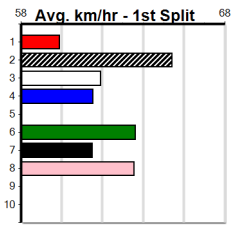

14 RACES TODAY (250+RANK)

Distance: 390m, Race Type: Maiden, Total Prizemoney: $1,530
1st: $1,000, 2nd: $320, 3rd: $160, 4th: $50

1
11:10AM
(VIC time)

Watchdog Tips: 0 0 0 0 **Bet:** .