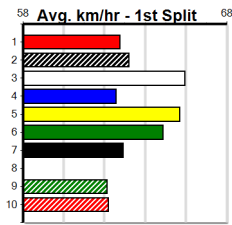

SPORTSBET MAKE IT A MULTI (250+RANK)

Distance: 390m, Race Type: Mixed 6/7, Total Prizemoney: $1,530
1st: $1,000, 2nd: $320, 3rd: $160, 4th: $50

11

2:04PM

(VIC time)

Watchdog Tips:

☐ ☐ ☐ ☐

Bet: