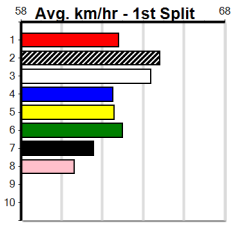

TUDOR ELECTRICAL (250+RANK)

Distance: 545m, Race Type: Mixed 6/7, Total Prizemoney: $1,740
1st: $1,150, 2nd: $360, 3rd: $180, 4th: $50

5

12:20PM

(VIC time)

Watchdog Tips:

0 0 0 0

Bet:

Form	Box	Weight	Dist	Track	Date	Time	BON	Margin	1st/2nd (Time)	PIR	Checked	Comment	W/R	Split 1	S/P	Grade

1 MORAINE WALLY [7]																	Winning Boxes							
BK	D	Jan-23 KOBLENZ					MORAINE COCO																	
Trainer: Peter Fulton (Ecklin South)																	<table border="1"> <tr><th>1</th><th>2</th><th>3</th><th>4</th><th>5</th><th>6</th><th>7</th><th>8</th></tr> <tr><td>1</td><td></td><td></td><td></td><td></td><td></td><td></td><td></td></tr> <tr><td>Prize</td><td colspan="7"></td><td>$6,460.00</td><td colspan="2"></td></tr> <tr><td>Best</td><td colspan="7"></td><td>FSTD</td><td colspan="2"></td></tr> <tr><td>Starts</td><td colspan="7"></td><td>25-1-3-7</td><td colspan="2"></td></tr> <tr><td>Trk/Dst</td><td colspan="7"></td><td>0-0-0-0</td><td colspan="2"></td></tr> <tr><td>APM</td><td colspan="7"></td><td>$4172</td><td colspan="2"></td></tr> </table>							
6th (2)	34.0	450	WBL	R7	19-Dec-24	26.10	24.81	14.00	LCANYA DIVERSION (25.13)	M/666				7.05	$45.30	X67								
3rd (7)	33.9	485	HOR	R7	27-Dec-24	27.97	27.22	4.75	LDIFFERENT HERE (27.65)	S/755				6.86	$113.40	RW								
7th (7)	33.4	450	WBL	R9	30-Dec-24	25.91	25.27	8.00	LNIZHONI (25.37)	S/888				6.96	$33.90	SH								
7th (5)	33.5	650	WBL	R8	04-Jan-25	38.27	37.09	17.00	REITERATE (37.09)	M/667				17.79	$116.50	S								
Owner(s): MORAINE (SYN), G Judd, S Judd																								

2 MORAINE JOKER [7]																	Winning Boxes							
RBD	D	Jan-23 HOOKED ON SCOTCH					MORAINE IZZY																	
Trainer: Peter Fulton (Ecklin South)																	<table border="1"> <tr><th>1</th><th>2</th><th>3</th><th>4</th><th>5</th><th>6</th><th>7</th><th>8</th></tr> <tr><td>1</td><td></td><td></td><td></td><td></td><td></td><td></td><td></td></tr> <tr><td>Prize</td><td colspan="7"></td><td>$3,265.00</td><td colspan="2"></td></tr> <tr><td>Best</td><td colspan="7"></td><td>FSTD</td><td colspan="2"></td></tr> <tr><td>Starts</td><td colspan="7"></td><td>20-1-1-2</td><td colspan="2"></td></tr> <tr><td>Trk/Dst</td><td colspan="7"></td><td>0-0-0-0</td><td colspan="2"></td></tr> <tr><td>APM</td><td colspan="7"></td><td>$1957</td><td colspan="2"></td></tr> </table>							
F (5)	28.7	450	WBL	R5	23-Dec-24	0.00	25.79		AUSSIE FLAME (26.42)	M/3			V0	6.81	$1.80	X67								
5th (1)	28.5	450	WBL	R7	26-Dec-24	26.09	25.32	9.50	LAVIATION (25.45)	M/256				6.82	$14.90	7								
4th (8)	28.4	450	WBL	R6	02-Jan-25	26.17	25.45	11.00	LAVIATION (25.45)	M/657				6.89	$13.20	X67								
4th (7)	28.4	485	HOR	R5	06-Jan-25	28.02	27.25	5.50	LSTATUE OF TIME (27.65)	M/345				6.70	$63.20	X67								
Owner(s): MORAINE (SYN), G Judd, S Judd																								

3 HAPPY INTENTION [6]																	Winning Boxes							
BK	B	Feb-23 FERAL FRANKY					MILLY ROCKS																	
Trainer: Tom O'Neill (Pearcedale)																	<table border="1"> <tr><th>1</th><th>2</th><th>3</th><th>4</th><th>5</th><th>6</th><th>7</th><th>8</th></tr> <tr><td>1</td><td></td><td></td><td></td><td></td><td></td><td></td><td>1</td></tr> <tr><td>Prize</td><td colspan="7"></td><td>$2,820.00</td><td colspan="2"></td></tr> <tr><td>Best</td><td colspan="7"></td><td>FSH</td><td colspan="2"></td></tr> <tr><td>Starts</td><td colspan="7"></td><td>11-2-0-3</td><td colspan="2"></td></tr> <tr><td>Trk/Dst</td><td colspan="7"></td><td>0-0-0-0</td><td colspan="2"></td></tr> <tr><td>APM</td><td colspan="7"></td><td>$2302</td><td colspan="2"></td></tr> </table>							
3rd (4)	28.0	510	SLE	R7	18-Dec-24	29.56	29.05	7.50	LELLE GEM (29.05)	S/333				9.45	$8.40	T3-RW								
7th (7)	28.4	515	SAP	R9	23-Dec-24	30.67	29.71	5.00	NOSEY BLUEY (30.33)	M/1111				5.17	$20.60	X67								
3rd (1)	28.2	515	SAP	R9	30-Dec-24	30.16	29.30	6.50	CLONCURRY GOLD (29.73)	M/2223			SW	5.16	$28.20	X67								
5th (2)	28.4	515	SAP	R9	06-Jan-25	30.59	29.37	11.00	LON THE LOOSE (29.84)	Q/2355				5.14	$13.70	X67H								
Owner(s): O'Neill Racing (SYN), T O'Neill, T O'Neill, T O'Neill, M O'Neill																								

4 LIBRA COURT [7]																	Winning Boxes							
BK	B	Oct-22 FERNANDO BALE					SUB ROSA																	
Trainer: Sheila Donlon (Burnbank)																	<table border="1"> <tr><th>1</th><th>2</th><th>3</th><th>4</th><th>5</th><th>6</th><th>7</th><th>8</th></tr> <tr><td>1</td><td></td><td></td><td></td><td></td><td></td><td></td><td></td></tr> <tr><td>Prize</td><td colspan="7"></td><td>$3,700.00</td><td colspan="2"></td></tr> <tr><td>Best</td><td colspan="7"></td><td>31.73</td><td colspan="2"></td></tr> <tr><td>Starts</td><td colspan="7"></td><td>19-1-3-4</td><td colspan="2"></td></tr> <tr><td>Trk/Dst</td><td colspan="7"></td><td>2-0-0-0</td><td colspan="2"></td></tr> <tr><td>APM</td><td colspan="7"></td><td>$2008</td><td colspan="2"></td></tr> </table>							
5th (4)	25.0	450	BAL	R7	09-Dec-24	26.06	25.56	7.00	HIGHLAND DUKE (25.60)	M/544				6.86	$21.40	T3-RW								
6th (5)	25.0	500	BEN	R7	20-Dec-24	29.13	27.90	7.00	SNOW ROYALE (28.65)	M/677				6.94	$23.30	RW								
2nd (4)	24.7	500	BEN	R7	01-Jan-25	28.83	28.36	5.50	PIP (28.46)	M/222				6.81	$13.60	X67								
3rd (2)	24.6	450	WBL	R7	13-Jan-25	26.00	25.57	3.25	LSPCIAL PLAYERS (25.79)	M/566				6.85	$3.00	X67								
Owner(s): KRAMERICA (SYN), G Farrugia, W Gallagher