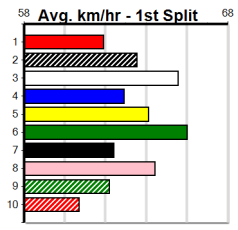

MANDY MUMMA SHAW MEMORIAL (250+

Distance: 450m, Race Type: S/E Heat, Total Prizemoney: $1,530
1st: $1,000, 2nd: $320, 3rd: $160, 4th: $50

6
12:37PM
(VIC time)

Watchdog Tips: 0 0 0 0 **Bet:** .