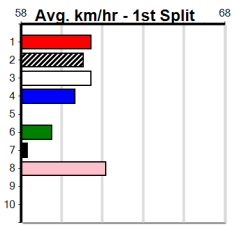

SPORTSBET GREEN TICKS (250+RANK)

Distance: 390m, Race Type: Maiden, Total Prizemoney: $1,530
1st: $1,000, 2nd: $320, 3rd: $160, 4th: $50

2

11:27AM

(VIC time)

Watchdog Tips:

0 0 0 0

Bet: