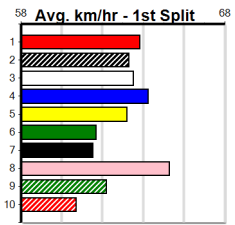

ENG BEN 2025-01-17

ENG WGL 2025-01-16

MANDY MUMMA SHAW MEMORIAL (250+

Distance: 450m, Race Type: S/E Heat, Total Prizemoney: \$1,530
1st: \$1,000, 2nd: \$320, 3rd: \$160, 4th: \$50

Watchdog Tips: 0 0 0 0 Bet: