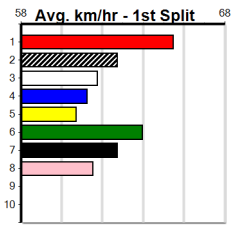

Sale

HORIZON BATTLERS CUP HT1 (275+)

Distance: 435m, Race Type: S/E Heat, Total Prizemoney: $1,530
1st: $1,000, 2nd: $320, 3rd: $160, 4th: $50

1

2:07PM
(VIC time)

AUDACIOUS LIVVY (7) is far better than her past few runs and she has the speed to cross and lead throughout. HOLLY ROSE (2) has a good record here and she will dial up the pressure in the middle stages. JOCELYN WILL DO (6) has solid claims

Watchdog Tips: **7** **2** **6** **1** **Bet:** **Box Quinella 2,6,7 ($10 for 333.33%)**