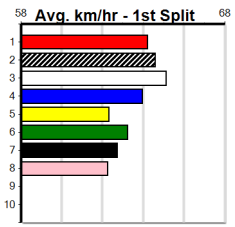

Sale

HORIZON BATTLERS CUP HT3 (275+)

Distance: 435m, Race Type: S/E Heat, Total Prizemoney: $1,530
1st: $1,000, 2nd: $320, 3rd: $160, 4th: $50

3
2:43PM
(VIC time)

SWIFT GIFT (2) has been racing well in stronger company of late and she has the speed to make every post a winner. DR. NATASHA (5) was never headed here last time and she will give a great sight once again. CANDLES (6) can come out running at times

Watchdog Tips: **2** **5** **6** **1** **Bet:** **Box Quinella 2,5,6 ($10 for 333.33%)**