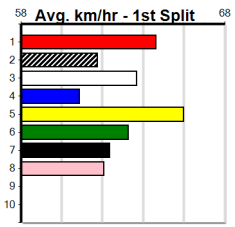

Sale

HORIZON BATTLERS CUP HT2 (275+)

Distance: 435m, Race Type: S/E Heat, Total Prizemoney: $1,530
1st: $1,000, 2nd: $320, 3rd: $160, 4th: $50

2
2:27PM
(VIC time)

AUSSIE SUPREME (5) returned to form with a blistering 23.09 Horsham win and he should prove hard to reel in again. JUST LIKE AUDREY (6) owns a handy 24.84 PB here and she will get a nice cart across early on. VALENCIA TILLY (7) has claims

Watchdog Tips: **5** **6** **7** **8** **Bet:** **Win 5**