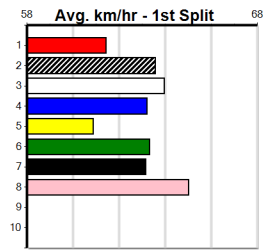

Sale
8
4:20PM

(VIC time)

HORIZON BATTLERS CUP HT8 (275+)

Distance: 435m, Race Type: S/E Heat, Total Prizemoney: $1,530
1st: $1,000, 2nd: $320, 3rd: $160, 4th: $50

FLYING RYKER (1) returned to form with a dominant 22.34 Ballarat win and a similar run today can see him score again. STARLIGHT TYSON (2) has a good record here and he can follow the red through early on. DR. ZEPHER (8) may be value

Watchdog Tips: **1** **2** **8** **7** **Bet:** Win 1

Form Box	Wgt	Dist	Track	Date	Time	BON	Margin	1st/2nd (Time)	PIR	Checked	Comment	WR	Split 1	S/P	Grade

1

FLYING RYKER [5] Returned to form last time, drawn to lead, yes **$2.80**
BK Dog May-21 Sire: BARCIA BALE Dam: LIBBY'S DREAM Trainer: Gavin Burke (Alberton West)
Owner(s): Palm Ridge Friends (SYN), L Burke, G Harris
Winning Distances: < 300m (0) 300 - 399m (4) 400 - 499m (2) 500 - 599m (0) 600 - 699m (0) > 700m (0)
Winning Weights: 32.8(1) 33.0(2) 33.2(1) 33.7(1) 33.8(1)

3rd (8)	33.2	435	SLE	R9	14-Jul-24	24.79	24.43	0.75L DR. JETHRO (24.74)	S/722	.	.	.	5.42	$6.90	5
4th (4)	33.0	435	SLE	R11	21-Jul-24	25.04	24.29	11.00 DR. QUEENIE (24.29)	M/633	.	.	.	5.52	$10.40	5
5th (2)	33.3	435	SLE	R5	24-Jul-24	25.14	24.44	2.75L DREAM RYKER (24.96)	S/677	.	SW	.	5.42	$3.60	5
8th (1)	33.1	460	WGL	R8	08-Aug-24	26.65	26.06	8.50L LAUGHING PANTHER (26.06)	S/868	.	.	.	6.81	$1.90	T3-5
8th (1)	32.9	400	WGL	R4	19-Sep-24	23.65	22.83	11.00 BIG PISTOL (22.92)	M/88	.	.	.	8.69	$8.80	5
5th (4)	32.6	460	WGL	R6	28-Nov-24	26.64	26.13	6.50L SODA HELEN (26.19)	M/654	.	.	.	6.87	$18.40	T3-5
7th (6)	32.7	460	WGL	R6	05-Dec-24	26.86	25.97	9.50L GO ASTRAY (26.22)	S/314	.	V10 W	.	6.69	$6.80	5
1st (7)	33.2	390	BAL	R5	08-Feb-25	22.34	22.06	2.50L BIG SOLOMONA (22.52)	S/11	.	SW	.	8.47	$13.30	X45

Last 3 wins NOT included above

1st (8)	33.8	450	TRA	R2	22-Jan-24	25.51	25.51	0.75L TEASER'S BEAUTY (25.54)	M/221	.	.	.	6.76	$2.00	X67
1st (2)	33.7	460	WGL	R6	08-Feb-24	26.02	25.87	2.75L KEL OF KINTYRE (26.20)	S/311	.	SW	.	6.55	$2.10	T3-RW
1st (8)	33.0	395	TRA	R6	17-Jun-24	22.19	21.97	3.5L BLUEY LA LA (22.43)	M/111	.	.	.	3.82	$17.50	SH