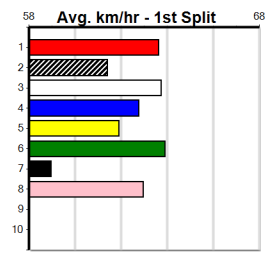

Sale
6
3:42PM
(VIC time)

HORIZON BATTLERS CUP HT6 (275+)

Distance: 435m, Race Type: S/E Heat, Total Prizemoney: $1,530
1st: $1,000, 2nd: $320, 3rd: $160, 4th: $50

DAINTREE VISION (5) has a great record here and this is a big drop in class for him today. FLAT CHAT (4) was never headed in his Geelong win and he should be in the mix from the outset. WEEONA BELLA (1) is drawn to get the breaks

Watchdog Tips: **5** **4** **1** **8** **Bet:** **Win 5**

1

Form Box	Wgt	Dist	Track	Date	Time	BON	Margin	1st/2nd (Time)	PIR	Checked	Comment	WR	Split 1	S/P	Grade
WEEONA BELLA [7] Solid muster, has the good draw, threat $7.50															
BD Bitch		Aug-21		Sire: FERNANDO BALE		Dam: NASH ROAD BETTY		Trainer: Nicole Lund (Longwarry)							
Owner(s): B Dunn															
Winning Distances: < 300m (0) 300 - 399m (0) 400 - 499m (1) 500 - 599m (0) 600 - 699m (0) > 700m (0)															
Winning Weights: 29.7(1)															
3rd (6)	29.6	460	WGL	R2	21-Nov-24	26.69	25.98	3.00L MORAINÉ MAX (26.49)	M/322	.	.	.	6.84	$8.60	T3-M
2nd (7)	29.2	460	WGL	R1	28-Nov-24	26.50	26.13	1.25L GENERAL SHADOW (26.42)	Q/111	.	.	.	6.63	$9.70	T3-M
1st (4)	29.7	400	WGL	R3	05-Dec-24	22.83	22.65	3.5L PAW FORRESTER (23.07)	M/22	.	.	.	8.50	$2.20	M
5th (4)	29.6	400	WGL	R3	10-Dec-24	23.04	22.39	7.50L MINH CINDY (22.55)	S/66	.	.	.	8.55	$19.40	7
2nd (6)	29.1	425	BEN	R3	14-Dec-24	24.42	24.07	2.25L CATCH A COD (24.27)	M/212	.	.	.	6.68	$4.70	7
5th (1)	29.5	400	WGL	R9	21-Jan-25	23.09	22.41	7.00L FAT FREDDY (22.61)	M/44	.	.	.	8.50	$14.30	X67
6th (6)	29.6	435	SLE	R3	26-Jan-25	25.27	24.31	4.00L WATCH OF NOVA (24.99)	M/545	.	.	.	5.43	$17.80	X67
5th (3)	29.7	400	WGL	R3	07-Feb-25	23.29	22.47	8.00L WHATEVER GEORGE (22.73)	S/55	.	.	.	8.67	$19.20	7
Last 3 wins NOT included above															
Prize Best $1875.00															
Starts 25.27(6)-26/1/25															
Trk/Dts 12-1-2-1															
APM 1-0-0-0															
1159															

2

Form Box	Wgt	Dist	Track	Date	Time	BON	Margin	1st/2nd (Time)	PIR	Checked	Comment	WR	Split 1	S/P	Grade
HARRY THE HOOD [5] One paced, can push up the track, too risky $16.00															
BK Dog		Jan-22		Sire: HOUDINI BOY		Dam: MIGNON		Trainer: Steve Nagy (Traralgon)							
Owner(s): S Nagy															
Winning Distances: < 300m (0) 300 - 399m (2) 400 - 499m (1) 500 - 599m (2) 600 - 699m (0) > 700m (0)															
Winning Weights: 32.8(1) 33.7(1) 34.0(1) 34.1(2)															
7th (2)	33.1	515	SAN	R12	24-Oct-24	30.25	29.13	10.00 PAW LOUIS (29.57)	M/5877	.	.	.	5.22	$24.20	5
6th (8)	33.2	510	SLE	R8	03-Nov-24	29.29	28.69	8.50L RAPID HEART (28.69)	S/677	.	.	.	9.45	$25.20	X45
4th (8)	33.7	510	SLE	R8	10-Nov-24	29.24	28.65	9.00L SUNNYSIDE JO (28.65)	S/775	.	.	.	9.58	$14.60	5
2nd (1)	34.0	510	SLE	R8	17-Nov-24	28.83	28.68	2.25L ROSS STREET PETE (28.68)	Q/222	.	.	.	9.35	$9.60	5
4th (1)	33.9	510	SLE	R8	24-Nov-24	29.12	29.02	1.5L BAGGIO (29.02)	M/344	.	.	.	9.58	$3.50	5
4th (2)	34.1	460	WGL	R8	29-Nov-24	26.10	25.62	7.00L JETSTREAM ICON (25.62)	M/555	.	.	.	6.86	$34.80	5
5th (1)	33.9	510	SLE	R5	08-Dec-24	29.25	28.42	12.00 NANGAR JIM (28.42)	M/666	.	.	.	9.37	$11.30	X45
6th (2)	34.6	435	SLE	R9	24-Jan-25	25.10	24.22	13.00 DR. REESE (24.22)	S/888	.	.	.	5.58	$24.60	5
Last 3 wins NOT included above															
1st (8)	34.0	500	TRA	R7	01-Apr-24	28.27	28.27	0.10L SMOOTH RANGER (28.27)	M/332	.	.	.	9.57	$7.90	T3-RW
1st (4)	34.1	395	TRA	R10	19-Apr-24	22.36	21.84	1.5L BLUE OPAL ROCKS (22.46)	M/752	.	.	.	3.88	$30.50	5
1st (5)	32.8	510	SLE	R8	28-Aug-24	29.07	29.07	7.50L RANGER'S GIRL (29.60)	S/211	.	.	.	9.43	$11.80	5
Prize Best $12655.63															
Starts 24.84(7)-26/6/24															
Trk/Dts 67-5-7-5															
APM 9-0-2-1															
2986