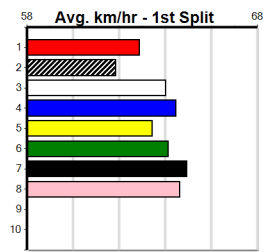

Sale
12
5:40PM
(VIC time)

HORIZON BATTLEERS CUP HT12 (275+)

Distance: 435m, Race Type: S/E Heat, Total Prizemoney: $1,530
1st: $1,000, 2nd: $320, 3rd: $160, 4th: $50

GO MICKY (7) faces a big drop in class and he can carve out time when in the clear. MINH TEDDY (6) has a great record here and he should be in the firing line from the outset. SOMERTON KAREN (1) is racing with great confidence

Watchdog Tips:

7

6

1

3

Bet:

Win 7

Form Box	Wgt	Dist	Track	Date	Time	BON	Margin	1st/2nd (Time)	PIR	Checked	Comment	W/R	Split 1	S/P	Grade	
1	SOMERTON KAREN [4] Dominant in her past two, well drawn, threat $4.00															
	BK	Bitch				Dec-22			Sire: MY REDEEMER Dam: SOMERTON ROSE		Trainer: Michael Delaney (Cobains)					
	Owner(s): M Delaney															
	Winning Distances: < 300m (0) 300 - 399m (0) 400 - 499m (5) 500 - 599m (0) 600 - 699m (0) > 700m (0)															
	Winning Weights: 23.8(1) 23.9(1) 24.4(1) 25.1(2)															
	6th (2)	25.1	435	SLE	R12	01-Dec-24	24.87	24.25	4.50L ZIPPING MUFASA (24.55)	Q/335	.	.	.	5.24	$4.60	X45
	6th (4)	25.2	435	SLE	R2	08-Dec-24	25.16	24.13	12.00 THIRTY SECONDS (24.32)	Q/366	.	.	.	5.32	$12.20	RWH
	6th (3)	25.1	460	WGL	R8	12-Dec-24	26.58	26.08	6.00L STRIKE IT RYKER (26.16)	M/667	.	.	.	6.83	$3.00	T3-5
	7th (7)	25.1	460	WGL	R6	17-Dec-24	27.60	25.52	22.00 ASPERITAS (26.13)	M/677	.	.	.	6.71	$21.10	5
	4th (1)	25.4	435	SLE	R12	19-Jan-25	25.01	24.33	4.50L PALTROW BALE (24.70)	M/233	.	.	.	5.28	$5.80	5
	6th (3)	25.2	435	SLE	R4	24-Jan-25	25.05	24.22	8.50L ASTON SHEKEL (24.47)	M/676	.	.	.	5.35	$16.10	RW
	1st (2)	25.1	435	SLE	R11	05-Feb-25	24.89	24.64	6.00L JOCELYN WILL DO (25.28)	Q/111	.	.	.	5.26	$3.20	T3-5
	1st (5)	25.1	435	SLE	R9	09-Feb-25	24.87	24.34	2.25L KEY PILLARS (25.01)	Q/122	.	.	.	5.23	$9.60	RW
	Last 3 wins NOT included above															
1st (5)	24.4	435	SLE	R2	07-Jul-24	25.02	24.39	0.50L DAINTREE BLINDER (25.05)	Q/111	.	SW	.	5.33	$7.00	M	
1st (2)	23.8	400	WGL	R9	10-Oct-24	22.81	22.67	2.00L CROWN ARYA (22.94)	Q/11	.	.	.	8.53	$4.10	T3-7	
1st (8)	23.9	435	SLE	R5	16-Oct-24	24.78	24.34	2.50L SPIRIT OF DUKE (24.94)	M/311	.	.	.	5.40	$4.00	6G	
2	ASTON PLUS [5] Down on confidence but has talent, place $10.00															
	BK	Dog				Mar-21			Sire: ASTON KIMETTO Dam: ASTON NOVA		Trainer: Trevor Whitford (Willow Grove)					
	Owner(s): T Whitford															
	Winning Distances: < 300m (0) 300 - 399m (4) 400 - 499m (4) 500 - 599m (0) 600 - 699m (0) > 700m (0)															
	Winning Weights: 33.7(1) 33.8(1) 34.0(1) 34.7(1) 34.8(2) 35.8(1) 36.3(1)															
	2nd (4)	34.5	435	SLE	R11	18-Dec-24	25.00	24.38	1.00L ARLUNYA (24.93)	M/522	.	.	.	5.46	$24.30	T3-5
	7th (5)	34.7	350	HVL	R7	27-Dec-24	20.13	19.51	4.25L IRISH BREW (19.84)	S/7	.	.	.	6.84	$40.30	T3-5
	6th (6)	34.6	435	SLE	R5	01-Jan-25	25.65	24.63	13.00 ARLUNYA (24.79)	M/666	.	.	.	5.75	$31.90	T3-5
	6th (3)	34.5	435	SLE	R11	08-Jan-25	25.30	24.66	5.00L JAMS NIMBLE (24.96)	M/877	.	.	.	5.46	$31.00	5
	3rd (1)	34.4	400	WGL	R7	16-Jan-25	23.01	22.72	4.25L JUST LIKE AUDREY (22.72)	M/44	.	.	.	8.52	$17.10	5
	8th (7)	34.5	400	WGL	R12	21-Jan-25	23.25	22.41	10.00 CATCH SOME RAYS (22.56)	M/88	.	.	.	8.82	$56.00	5
	4th (6)	34.6	400	WGL	R12	30-Jan-25	23.56	22.75	3.75L SWEET TONIGHT (23.30)	M/63	.	.	.	8.84	$12.90	T3-5
	6th (2)	34.4	435	SLE	R12	05-Feb-25	25.38	24.64	11.00 DR. ANGELO (24.64)	M/556	.	.	.	5.43	$18.40	T3-5
	Last 3 wins NOT included above															
1st (8)	36.3	390	BAL	R12	15-Apr-24	22.96	22.28	1.75L PRINCESS GYPSY (23.06)	S/51	.	.	.	8.81	$8.20	T3-5	
1st (4)	35.8	395	TRA	R12	06-May-24	22.36	22.33	5.50L JENNA (22.73)	M/321	.	.	.	3.84	$6.50	T3-5	
1st (7)	34.7	400	WGL	R12	28-Nov-24	23.36	22.74	0.50L MEGA BANJO BOY (23.38)	S/55	.	.	.	8.78	$3.30	T3-5	
3	BIG DUKE [6] Strong type, can find the rail early, keep safe $9.00															
	BK	Dog				Jan-23			Sire: HOUDINI BOY Dam: RING A DRAGON		Trainer: Danny Cortese (Devon Meadows)					
	Owner(s): T Caddy															
	Winning Distances: < 300m (0) 300 - 399m (0) 400 - 499m (2) 500 - 599m (0) 600 - 699m (0) > 700m (0)															
	Winning Weights: 33.6(1) 34.1(1)															
	2nd (3)	34.5	515	SAP	R3	23-Dec-24	30.33	29.71	1.00L BLINKED (30.27)	Q/1111	.	.	.	5.08	$5.30	7
	4th (7)	34.4	515	SAP	R9	30-Dec-24	30.32	29.30	8.50L CLONCURRY GOLD (29.73)	M/4444	.	.	.	5.21	$30.70	X67
	7th (3)	34.2	515	SAP	R9	06-Jan-25	30.65	29.37	12.00 ON THE LOOSE (29.84)	M/4577	.	.	.	5.22	$8.00	X67H
	4th (5)	34.0	460	WGL	R4	10-Jan-25	26.16	25.49	7.50L ASTON HAMILTON (25.64)	M/664	.	.	.	6.73	$27.90	RWH
	1st (1)	34.1	460	WGL	R4	17-Jan-25	26.05	25.49	1.00L AMRON TOMMY (26.12)	Q/331	.	SW	.	6.56	$4.40	X67