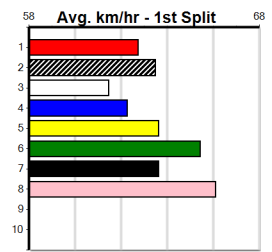

Sale
11
5:19PM
(VIC time)

HORIZON BATTLERS CUP HT11 (275+)

Distance: 435m, Race Type: S/E Heat, Total Prizemoney: $1,530
1st: $1,000, 2nd: $320, 3rd: $160, 4th: $50

DR. REESE (2) can be a tad risky at box rise but she does drop the hammer quickly and she has a fair bit on her rivals talent wise. ALFIE ABALONE (8) has been impressive in his past three and he can work into the mix in the middle stages

Watchdog Tips: 2 8 4 5 **Bet:** Win 2

1

PRETTY TREASURE [7] **Has really struggled of late, needs to find plenty** **$21.00**

BK Bitch Mar-22 Sire: SHIMA SHINE Dam: MEPUNGA GAL Trainer: Craig Treasure (Hazelwood South)

Owner(s): C Treasure
Winning Distances: < 300m (0) 300 - 399m (0) 400 - 499m (0) 500 - 599m (1) 600 - 699m (0) > 700m (0)
Winning Weights: 29.1(1)

Box	1st	2nd	3rd	4th	5th	6th	7th	8th
1								
2	1							
3								
4								
5								
6								
7								
8								

3rd (8) 29.5 400 WGL R9 28-Nov-24 23.05 22.74 1.00L HOW HIGH CONGA (22.98) M/33 . . . . . 8.66 $43.40 T3-7
8th (8) 29.5 435 SLE R1 08-Dec-24 25.33 24.13 9.50L FLYING HELLCAT (24.66) Q/388 . . . . . 5.37 $78.40 RWH
6th (8) 29.8 510 SLE R7 11-Dec-24 29.87 29.27 8.50L WARRIOR JACK (29.29) S/754 . . . . . 9.76 $9.00 7
4th (7) 29.3 460 WGL R4 17-Dec-24 26.68 25.52 6.50L LOTS OF BUGS (26.24) Q/533 . . . . . 6.69 $51.00 X67H
8th (6) 29.3 515 SAP R3 23-Dec-24 30.75 29.71 7.00L BLINKED (30.27) M/7788 . . . SW . . . 5.28 $48.90 7
6th (2) 29.0 595 SAP R4 30-Dec-24 35.71 33.97 17.00L REALITY PIE (34.56) M/556 . . . . . 9.84 $20.90 RW
6th (1) 29.6 435 SLE R3 24-Jan-25 25.38 24.22 9.00L GOOSEBUMPS RICO (24.76) M/577 . . . . . 5.44 $29.30 X67
6th (7) 29.8 510 SLE R7 05-Feb-25 29.96 29.12 12.00L WARRIOR ETHAN (29.12) M/676 . . . . . 9.63 $24.80 T3-RW

Last 3 wins NOT included above

1st (2) 29.1 510 SLE R1 09-Oct-24 29.67 28.98 0.25L MINTER ENVY (29.68) Q/222 . . . . . 9.51 $8.20 M

Prize Best Starts Trk/Dts APM $3780.00 25.24(8)-14/8/24 27-1-1-5 7-0-1-1 1401

2

DR. REESE [4] **Scorching PB here, has a bit on these, yes** **$2.00**

BD Bitch May-22 Sire: FERAL FRANKY Dam: DR. MUMMA Trainer: Kimberley McMahon (Giffard Wes)

Owner(s): DOCTORS KENNELS (SYN), J McMahon, J Gill
Winning Distances: < 300m (0) 300 - 399m (1) 400 - 499m (2) 500 - 599m (1) 600 - 699m (0) > 700m (0)
Winning Weights: 28.2(2) 28.6(1) 28.9(1)

Box	1st	2nd	3rd	4th	5th	6th	7th	8th
1	1	1						
2								
3								
4								
5	1							
6								
7	1							
8								

4th (4) 28.7 435 SLE R9 22-Dec-24 25.05 24.14 3.5L WARRIOR JACK (24.82) M/357 . . . . . 5.40 $1.90 6G
1st (5) 28.9 435 SLE R4 26-Dec-24 24.15 23.93 4.00L HOLLY ROSE (24.41) Q/211 . . . SW . . . 5.22 $4.00 X67
7th (8) 28.9 435 SLE R9 05-Jan-25 25.73 24.30 19.00L LADY JULIA (24.45) M/447 . . . . . 5.26 $2.90 5
5th (4) 28.2 435 SLE R10 12-Jan-25 24.70 24.26 6.00L GOT RHYTHM (24.31) M/355 . . . . . 5.24 $4.10 5
T (2) 28.0 435 SLE R5 19-Jan-25 0.00 24.33 . . . . . DAINTREE DAMAGE (24.38) M/766 . . . VO . . . 5.47 $1.80 5
1st (7) 28.2 435 SLE R9 24-Jan-25 24.22 24.22 5.00L VAN ROOYEN (24.57) Q/111 . . . . . 5.24 $1.90 5
4= (3) 28.2 510 SLE R3 02-Feb-25 29.41 28.68 5.00L WHO ME (29.07) M/223 . . . . . 9.29 $1.20 RWH
5th (6) 28.3 435 SLE R4 09-Feb-25 25.52 24.34 12.00L BOWIE SUNNY (24.72) M/465 . . . . . 5.36 $2.40 RW

Last 3 wins NOT included above

1st (8) 28.6 350 HVL R2 20-Nov-24 19.40 19.40 6.50L LA BELLA MIKADO (19.82) M/1 . . . SW . . . 6.55 $2.00 M
1st (1) 28.2 510 SLE R5 01-Dec-24 28.70 28.48 3.00L TOMMY THE HOOD (28.90) Q/111 . . . . . 9.03 $7.10 RWH

Prize Best Starts Trk/Dts APM $8682.50 24.15(5)-26/12/24 16-4-2-0 8-2-1-0 6410