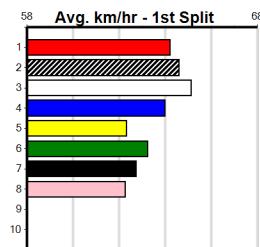

Watchdog Tips: 2 5 6 1 Bet: Box Quinella 2,5,6 (\$10 for 333.33%)

Table for SKY HIGH DREAMS [4]. Includes fields: Form Box, Wgt, Dist, Track, Date, Time, BON, Margin, 1st/2nd (Time), PIR, Checked, Comment, W/R, Split 1, S/P, Grade. Description: Down on confidence but has the talent, respect. Prizemoney: \$7.50.