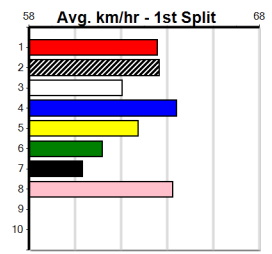

Sale
5
3:17PM
(VIC time)

HORIZON BATTLERS CUP HT5 (275+)

Distance: 435m, Race Type: S/E Heat, Total Prizemoney: $1,530
1st: $1,000, 2nd: $320, 3rd: $160, 4th: $50

NEED YOU NOW (8) returned to form with a handy 22.71 Geelong win and he looks very well graded again. WEARING LEVIS (4) was a dominant 24.07 Bendigo winner and he can work into the mix mid race. JAMS NIMBLE (5) goes well here.

Watchdog Tips: **8** **4** **5** **3** **Bet:** **Win 8**

1

LONG WAY HOME [5] **$10.00**
BK **Bitch** **Apr-21**
Owner(s): C Fulford
Winning Distances: < 300m (0) 300 - 399m (1) 400 - 499m (12) 500 - 599m (0) 600 - 699m (0) > 700m (0)
Winning Weights: 28.6(1) 28.9(2) 29.3(1) 29.6(1) 29.7(1) 29.9(1) 30.0(1) 30.1(1) 30.5(1) 30.7(1) 30.8(1) 31.6(1)
Tends to struggle here, prefer out wide, no
Sire: HOOKED ON SCOTCH Dam: TINDERELLA
Trainer: Corey Fulford (Maffra)

Bx	1st	2nd	3rd	4th	5th	6th	7th	8th
1	1	2	1	1	3	3	1	
2			1	1			1	
3	2	1	1	1	3	2		
4			2			1	1	
5	2	2					1	1
6	2	1	1			3	1	2
7	2	1	1	1	4	2	1	
8	6	1		2	3	1	1	

Last 3 wins NOT included above

Prize	Best	Starts	Trk/Dts	APM
$17845.00	25.02(7)-11/12/24	74-13-8-8	7-0-1-0	2355

2

ALCARAZ [6] **$12.00**
BKW **Dog** **Oct-22**
Owner(s): A Nuttall
Winning Distances: < 300m (0) 300 - 399m (0) 400 - 499m (2) 500 - 599m (0) 600 - 699m (0) > 700m (0)
Winning Weights: 31.8(1) 32.5(1)
Has been missing the kick of late, prefer others
Sire: PLAYLIST Dam: VALLEY REAPER
Trainer: Adrian Nuttall (Woodside)

Bx	1st	2nd	3rd	4th	5th	6th	7th	8th
1	1							
2					1			1
3		1			1			1
4		1	1			2		1
5	1					1	1	1
6								
7			1					
8					1			

Last 3 wins NOT included above

Prize	Best	Starts	Trk/Dts	APM
$2960.00	25.00(3)-11/9/24	17-2-2-2	10-2-1-0	1608

3

BLACK PRESTIGE [5] **$7.50**
BK **Bitch** **May-22**
Owner(s): Eye Candy (SYN), C Wilk, K Gorman
Winning Distances: < 300m (0) 300 - 399m (1) 400 - 499m (5) 500 - 599m (0) 600 - 699m (0) > 700m (0)
Winning Weights: 29.8(2) 29.9(1) 30.3(1) 30.8(1) 30.9(1)
Far from disgraced at Geelong, must keep safe
Sire: ZIPPING GARTH Dam: DREAMY EYES
Trainer: Christian Wilk (Tanjil South)

Bx	1st	2nd	3rd	4th	5th	6th	7th	8th
1	1	1	1	1	1	1	1	
2		1			1	3	1	1
3	1				1	1	1	1
4	1	2		2	3	1	3	
5			1		2		2	
6	1			1	2	1		
7	1	1	1	1	2	2	1	
8	1		1	1	1			

Last 3 wins NOT included above

Prize	Best	Starts	Trk/Dts	APM
$8673.57	24.85(3)-4/9/24	51-6-5-3	14-1-0-0	2851

4

WEARING LEVIS [5] **$4.60**
BE **Dog** **Mar-22**
Owner(s): AMSTEL (SYN), P Craig, L Jennings, N Tracy
Winning Distances: < 300m (0) 300 - 399m (0) 400 - 499m (4) 500 - 599m (0) 600 - 699m (0) > 700m (0)
Winning Weights: 33.4(1) 33.5(2) 34.0(1)
Dominant 24.07 Bendigo winner, main danger
Sire: TOMMY SHELBY Dam: IN BLUE JEANS
Trainer: Peter Craig (Langwarrin)

Bx	1st	2nd	3rd	4th	5th	6th	7th	8th
1	1	1	1	1	1	1	1	
2					1			1
3				2		1		
4	1	2						
5								1
6	1		1	1	1	1		
7			1	1	1	1		1
8	2	2						

Last 3 wins NOT included above

Prize	Best	Starts	Trk/Dts	APM
$8875.00	24.72(6)-24/4/24	23-4-5-2	2-1-0-0	4406

5

JAMS NIMBLE [5] **$6.50**
WBK **Bitch** **Jan-22**
Owner(s): P Young
Winning Distances: < 300m (0) 300 - 399m (1) 400 - 499m (5) 500 - 599m (0) 600 - 699m (0) > 700m (0)
Winning Weights: 23.7(2) 23.8(2) 24.0(2)
No luck of late, good record here, can threaten
Sire: NEED MY MONEYNOW Dam: GRANDANA QUALI
Trainer: Nicole Lund (Longwarry)

Bx	1st	2nd	3rd	4th	5th	6th	7th	8th
1	2				1	1	1	
2		1	1	1	1	1		
3	1		2	1				
4	1	1						1
5						2	1	1
6				1		1		
7	1	1			1	1		
8	1		2	1				

Last 3 wins NOT included above

Prize	Best	Starts	Trk/Dts	APM
$9130.00	24.68(4)-14/8/24	33-6-3-5	13-3-2-1	3854