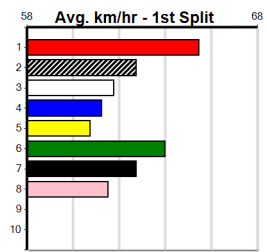

Sale

1
2:07PM

(VIC time)

HORIZON BATTLERS CUP HT1 (275+)

Distance: 435m, Race Type: S/E Heat, Total Prizemoney: $1,530
1st: $1,000, 2nd: $320, 3rd: $160, 4th: $50

AUDACIOUS LIVVY (7) is far better than her past few runs and she has the speed to cross and lead throughout. HOLLY ROSE (2) has a good record here and she will dial up the pressure in the middle stages. JOCELYN WILL DO (6) has solid claims

Watchdog Tips: **7** **2** **6** **1** **Bet:** Box Quinella 2,6,7 ($10 for 333.33%)

Form Box Wgt Dist Track Date Time BON Margin 1st/2nd (Time) PIR Checked Comment W/R Split 1 S/P Grade

1

GOOD AS GONE (NSW)[5] **Never headed here last time, keep safe again** **$9.00**
BK Bitch Sep-21 Sire: BARCIA BALE Dam: OPAL EDITION Trainer: Trevor Whitford (Willow Grove)

Owner(s): M Chapple
Winning Distances: < 300m (0) 300 - 399m (1) 400 - 499m (2) 500 - 599m (1) 600 - 699m (0) > 700m (0)
Winning Weights: 26.2(1) 26.4(1) 26.8(1) 28.6(1)

Box	1st	2nd	3rd	4th	5th	6th	7th	8th
1		1	1	2				
2					1	2	2	
3		1		2	3	1		
4		1	2	3	1	2	1	1
5			2					
6	1		3	2	1			1
7	1	2	1	1			3	
8	2	1	2	1	1	1		

Prize Best Starts Trk/Dts APM: $12995.00, 24.94(8)-11/1/25, 55-4-6-11, 4-1-0-1, 2858

2

HOLLY ROSE [6] **Better than form, can charge late, main danger** **$4.80**
BK Bitch Dec-22 Sire: WHISKEY RIOT Dam: SUZIE ROSE Trainer: Sharon-lee Chignell (Rosedale)

Owner(s): S Chignell
Winning Distances: < 300m (0) 300 - 399m (0) 400 - 499m (2) 500 - 599m (0) 600 - 699m (0) > 700m (0)
Winning Weights: 27.9(1) 28.3(1)

Box	1st	2nd	3rd	4th	5th	6th	7th	8th
1		2		1	3			1
2	1	2	1	1	1	1		
3				1	1			
4				1	1			
5					1			1
6								
7	1	1	1					1
8	1							

Prize Best Starts Trk/Dts APM: $5845.00, 24.41(1)-26/12/24, 24-2-5-1, 13-2-4-1, 3865

3

DOCTOR MINTY [5] **Solid record here but is lacking confidence, place** **$12.00**
F Bitch Mar-21 Sire: ASTON KIMETTO Dam: TANSY Trainer: Jennifer Gill (Darriman)

Owner(s): J Gill
Winning Distances: < 300m (0) 300 - 399m (0) 400 - 499m (3) 500 - 599m (0) 600 - 699m (0) > 700m (0)
Winning Weights: 25.4(1) 25.9(1) 26.0(1)

Box	1st	2nd	3rd	4th	5th	6th	7th	8th
1	1			1				
2				1				
3	1	1	1					
4		1	1					
5	1							1
6					1			
7		3	1	1	1			
8			1	2	2		1	1

Prize Best Starts Trk/Dts APM: $7525.00, 24.66(7)-27/10/24, 24-3-5-3, 19-3-3-2, 2355

4

DR. DOT [5] **Placed in five of her past six, place hope again** **$6.00**
BK Bitch May-20 Sire: BERNARDO Dam: DR. JEZABEL Trainer: Emily McMahon (Giffard West)

Owner(s): DOCTORS KENNELS (SYN), J McMahon, J Gill
Winning Distances: < 300m (0) 300 - 399m (3) 400 - 499m (5) 500 - 599m (0) 600 - 699m (0) > 700m (0)
Winning Weights: 24.1(1) 24.2(1) 24.4(1) 24.7(1) 25.1(2) 25.2(1) 25.7(1)

Box	1st	2nd	3rd	4th	5th	6th	7th	8th
1	3	2	2	2	3	3	1	
2		2	2	3	1	1	4	1
3	1	2	1	1	1			1
4	1	1	3	2	2	1		
5		1	3	3	3	1		
6	1	1	1	1	1			
7	2	3	3	1	1	2		
8		2	5	1	2	1	1	

Prize Best Starts Trk/Dts APM: $27345.00, 24.37(8)-11/2/24, 79-8-12-15, 31-4-5-7, 4388

5

NOT OUR FAULT [7] **Tough draw, needs to lead, prefer to watch** **$16.00**
F Dog Jan-23 Sire: FERNANDO BALE Dam: ZIPPING KELLY Trainer: Graeme Jose (Catani)

Owner(s): G Jose
Winning Distances: < 300m (0) 300 - 399m (0) 400 - 499m (1) 500 - 599m (0) 600 - 699m (0) > 700m (0)
Winning Weights: 34.1(1)

Box	1st	2nd	3rd	4th	5th	6th	7th	8th
1				1	1			
2						1		
3			1		2			
4				1				
5	1	2						
6								
7						1		
8			1					

Prize Best Starts Trk/Dts APM: $5265.00, 24.68(4)-6/10/24, 12-1-2-4, 6-0-2-2, 2530