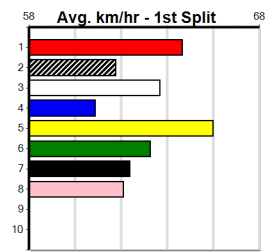

Sale

2

2:27PM

(VIC time)

HORIZON BATTLEERS CUP HT2 (275+)

Distance: 435m, Race Type: S/E Heat, Total Prizemoney: $1,530
1st: $1,000, 2nd: $320, 3rd: $160, 4th: $50

AUSSIE SUPREME (5) returned to form with a blistering 23.09 Horsham win and he should prove hard to reel in again. JUST LIKE AUDREY (6) owns a handy 24.84 PB here and she will get a nice cart across early on. VALENCIA TILLY (7) has claims

Watchdog Tips: **5** **6** **7** **8** **Bet:** Win 5

1

PADDY ALMIGHTY [5] **$14.00**

BK Dog Jun-21 **Sire: MEPUNGA BLAZER Dam: VENUS ALLEN**

Owner(s): G Mcmillan Trainer: Elaine Wood (Nambrok)

Winning Distances: < 300m (0) 300 - 399m (4) 400 - 499m (0) 500 - 599m (0) 600 - 699m (0) > 700m (0)

Winning Weights: 37.1(1) 37.6(1) 37.7(1) 37.9(1)

Box	1st	2nd	3rd	4th	5th	6th	7th	8th
1			2					
2			1	1			1	
3							1	1
4	1		1					
5			1	1			1	1
6								
7	3							
8								1

Last 3 wins NOT included above

Box	1st	2nd	3rd	4th	5th	6th	7th	8th
1	1	1	1	1	1	1	1	1
2	1	1	1	1	1	1	1	1
3	1	1	1	1	1	1	1	1
4	1	1	1	1	1	1	1	1
5	1	1	1	1	1	1	1	1
6	1	1	1	1	1	1	1	1
7	1	1	1	1	1	1	1	1
8	1	1	1	1	1	1	1	1

Prize Best Starts Trk/Dts APM $7090.00, 25.48(1)-19/10/23, 19-4-0-5, 1-0-0-0, 617

2

UNDERCOVER GUY [5] **$8.00**

BK Dog Oct-22 **Sire: CATCH THE THIEF Dam: SOMERTON MAY**

Owner(s): Ghost Syndicate (SYN), L Cardillo, G Roberts, B Markovic Trainer: Dawn Johnston (Toongabbie)

Winning Distances: < 300m (0) 300 - 399m (0) 400 - 499m (3) 500 - 599m (0) 600 - 699m (0) > 700m (0)

Winning Weights: 33.7(1) 34.0(1) 34.6(1)

Box	1st	2nd	3rd	4th	5th	6th	7th	8th
1	2		1					
2			1	1				
3					1	1	1	
4	1						1	
5					2			1
6	1	1						
7							1	
8			1					

Last 3 wins NOT included above

Box	1st	2nd	3rd	4th	5th	6th	7th	8th
1	1	1	1	1	1	1	1	1
2	1	1	1	1	1	1	1	1
3	1	1	1	1	1	1	1	1
4	1	1	1	1	1	1	1	1
5	1	1	1	1	1	1	1	1
6	1	1	1	1	1	1	1	1
7	1	1	1	1	1	1	1	1
8	1	1	1	1	1	1	1	1

Prize Best Starts Trk/Dts APM $4570.00, 24.73(4)-19/1/25, 16-3-2-1, 14-2-2-1, 3317

3

BLACK TYCOON [4] **$6.00**

BK Dog Feb-23 **Sire: ASTON FASTNET Dam: PRETTY MUCH**

Owner(s): K Iles Trainer: Nicole Lund (Longwarry)

Winning Distances: < 300m (0) 300 - 399m (0) 400 - 499m (4) 500 - 599m (0) 600 - 699m (0) > 700m (0)

Winning Weights: 33.6(1) 33.9(1) 34.0(1) 34.2(1)

Box	1st	2nd	3rd	4th	5th	6th	7th	8th
1	1	1						
2	1	1				1	1	1
3					1			
4					1			
5						1		1
6	2							
7							1	
8								

Last 3 wins NOT included above

Box	1st	2nd	3rd	4th	5th	6th	7th	8th
1	1	1	1	1	1	1	1	1
2	1	1	1	1	1	1	1	1
3	1	1	1	1	1	1	1	1
4	1	1	1	1	1	1	1	1
5	1	1	1	1	1	1	1	1
6	1	1	1	1	1	1	1	1
7	1	1	1	1	1	1	1	1
8	1	1	1	1	1	1	1	1

Prize Best Starts Trk/Dts APM $5630.00, 24.67(6)-5/1/25, 12-4-0-0, 4-2-0-0, 3032

4

RHONDA GEM [5] **$7.50**

BK Bitch Jun-21 **Sire: ASTON DEE BEE Dam: MADALIA MAGGIE**

Owner(s): L Russell Trainer: Lesley Russell (Sale)

Winning Distances: < 300m (0) 300 - 399m (3) 400 - 499m (4) 500 - 599m (0) 600 - 699m (0) > 700m (0)

Winning Weights: 26.5(1) 26.7(1) 26.8(2) 26.9(1) 27.0(1) 28.4(1)

Box	1st	2nd	3rd	4th	5th	6th	7th	8th
1	1	2	2					
2	2	1	1	1		1	1	1
3	1		1	2	1	3	4	
4		1	2		3			1
5	1	1	2				1	1
6	1	2	3	1	3			
7		1	3	4	2	2		
8	1	1	2	4	2	2		

Last 3 wins NOT included above

Box	1st	2nd	3rd	4th	5th	6th	7th	8th
1	1	1	1	1	1	1	1	1
2	1	1	1	1	1	1	1	1
3	1	1	1	1	1	1	1	1
4	1	1	1	1	1	1	1	1
5	1	1	1	1	1	1	1	1
6	1	1	1	1	1	1	1	1
7	1	1	1	1	1	1	1	1
8	1	1	1	1	1	1	1	1

Prize Best Starts Trk/Dts APM $15240.00, 24.84(6)-5/2/25, 78-7-8-16, 17-1-3-2, 2636