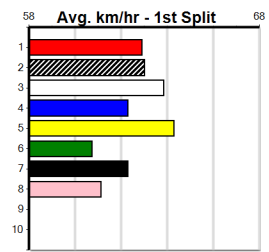

Sale

4

3:02PM

(VIC time)

HORIZON BATTLEERS CUP HT4 (275+)

Distance: 435m, Race Type: S/E Heat, Total Prizemoney: $1,530
1st: $1,000, 2nd: $320, 3rd: $160, 4th: $50

DREAM ON ALLAN (5) has been luckless since his handy 22.81 Warragul win and he can make amends this time around. VALDIVIAN (1) is better than her past few runs and she is drawn to settle closer than normal. HERE'S TO LOUIE (3) has claims

Watchdog Tips: **5** **1** **3** **7** **Bet:** **Box Trifecta 1,3,5,7 ($10 for 41.67%)**

1

VALDIVIAN [5] **Down on confidence, this is easier, danger** **$4.60**
BE **Bitch** **Sep-21** **Sire: RAW ABILITY** **Dam: MAYFAIR MISS** **Trainer: Trevor Whitford (Willow Grove)**
Owner(s): T Whitford
Winning Distances: < 300m (0) 300 - 399m (2) 400 - 499m (2) 500 - 599m (0) 600 - 699m (0) > 700m (0)
Winning Weights: 28.9(1) 29.2(1) 30.3(1) 30.4(1)

Box	1st	2nd	3rd	4th	5th	6th	7th	8th
1	1	2	1	1	1	1	3	1
2			1					1
3	1	1	1	3				
4	1			1	2	1	2	
5					1	2	1	
6	1	1	1	1	1			1
7			1	1	1	3	2	
8		1	1					1

Last 3 wins NOT included above

Run	Dist	Wgt	Track	Date	Time	Margin	1st/2nd (Time)	PIR	Checked	Comment	WR	Split 1	S/P	Grade
1st (3)	29.2	435	SLE	R4	06-Sep-23	25.00	24.54	1.25L DR. MIDNIGHT (25.08)	M/321		SW	5.40	$8.00	7
1st (4)	30.4	350	TRA	R10	02-Oct-23	20.16	19.85	0.25L GAS MAN (20.18)	M/63			6.86	$13.20	6G
1st (1)	30.3	400	WGL	R4	18-Jan-24	23.16	22.70	0.75L COMPTON GUMDROPS	M/11			8.39	$5.80	T3-5

2

CHRISSY HAND [5] **Every chance three runs back, needs it easier** **$6.00**
BE **Bitch** **Mar-22** **Sire: MY REDEEMER** **Dam: BAG OF TRICKS** **Trainer: Donna Dean (Nyora)**
Owner(s): R Haines
Winning Distances: < 300m (0) 300 - 399m (0) 400 - 499m (3) 500 - 599m (0) 600 - 699m (0) > 700m (0)
Winning Weights: 24.5(1) 24.8(1) 25.1(1)

Box	1st	2nd	3rd	4th	5th	6th	7th	8th
1	1	1	1	1				2
2				1	1	1		
3								2
4			1	2				1
5			1	2				1
6	1		1	1	1		1	1
7						3	2	
8	1		1					1

Last 3 wins NOT included above

Run	Dist	Wgt	Track	Date	Time	Margin	1st/2nd (Time)	PIR	Checked	Comment	WR	Split 1	S/P	Grade
1st (6)	24.8	435	SLE	R2	04-Feb-24	25.20	24.19	1.25L HOT HAILEY (25.28)	M/521		SW	5.38	$25.30	M
1st (1)	24.5	435	SLE	R9	05-Apr-24	25.04	24.60	2.00L BE LITTLE (25.18)	M/111		SW	5.32	$13.20	X67
1st (8)	25.1	425	BEN	R9	03-Jul-24	24.51	24.04	6.50L ALVIN DELIGHT (24.94)	Q/111			6.64	$2.10	6G

3

HERE'S TO LOUIE [5] **Resuming, good straight track form, threat** **$4.80**
BK **Dog** **Mar-22** **Sire: SHIMA SHINE** **Dam: SUGAR SPICE** **Trainer: Jacob Biddell (Junction Village)**
Owner(s): MK JB (SYN), J Biddell, M Kennewell
Winning Distances: < 300m (0) 300 - 399m (5) 400 - 499m (0) 500 - 599m (0) 600 - 699m (0) > 700m (0)
Winning Weights: 30.9(1) 31.0(1) 31.1(1) 31.2(1) 31.9(1)

Box	1st	2nd	3rd	4th	5th	6th	7th	8th
1	1	1	1	1	1	1	1	1
2		1						
3								
4	2							2
5	2	1						
6			1					1
7								2
8	1	2				1		1

Last 3 wins NOT included above

Run	Dist	Wgt	Track	Date	Time	Margin	1st/2nd (Time)	PIR	Checked	Comment	WR	Split 1	S/P	Grade
1st (5)	31.1	395	TRA	R1	23-Feb-24	22.74	22.04	3.00L MR. PRESIDENT (22.94)	Q/211			3.83	$4.00	M
1st (8)	31.2	395	TRA	R5	17-Apr-24	22.45	22.22	0.50L HIGH END CASH (22.47)	Q/331		SW	3.73	$17.70	X67
1st (4)	31.0	300	HVL	R9	31-May-24	16.85	16.66	0.10L HEAD HUNTER (16.86)	M/3		SW	3.96	$2.20	T3-RW