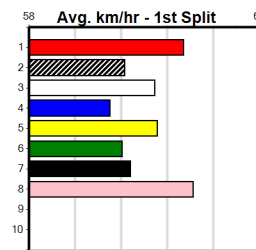

Sale
10
5:02PM
(VIC time)

HORIZON BATTLERS CUP HT10 (275+)

Distance: 435m, Race Type: S/E Heat, Total Prizemoney: $1,530
1st: $1,000, 2nd: $320, 3rd: $160, 4th: $50

BIT COOL (8) was a smart 22.68 Warragul winner in December and she is expected to fire after a freshen up. SOMETHING CLEVER (4) is better than his past few runs and he can show good early burn. LOTS OF BUGS (5) has claims

Watchdog Tips: **8** **4** **5** **6** **Bet:** **Win 8**

1

GOT IMMUNITY [5] **Better than her past three runs, place claims** **$7.50**
F **Bitch** **Dec-22** **Sire: BLACK MAGIC OPAL** **Dam: IMMUNITY** **Trainer: Kate Gorman (Tanjil South)**
Owner(s): SEE THE DREAM (SYN), S Buccilli, B Buccilli
Winning Distances: < 300m (0) 300 - 399m (1) 400 - 499m (3) 500 - 599m (0) 600 - 699m (0) > 700m (0)
Winning Weights: 26.7(1) 27.2(2) 27.3(1)

Box	1st	2nd	3rd	4th	5th	6th	7th	8th
1								
2								1
3	1				1			
4	1			1		1		
5		1						
6	1			2		1	1	1
7	1					1		
8								1

Prize Best Starts Trk/Dts APM $4750.00
25.32(8)-13/10/24
16-4-1-0
4-0-0-0
3446

Form Box Wgt Dist Track Date Time BON Margin 1st/2nd (Time) PIR Checked Comment W/R Split 1 S/P Grade

6th (4) 27.5 435 SLE R4 11-Dec-24 25.40 24.66 3.00L I'M A TREASURE (25.19) M/566 . . . . . 5.39 $15.10 X67
1st (7) 27.2 390 SHP R11 19-Dec-24 22.66 22.10 1.75L SLINGSHOT ROXY (22.77) M/22 . . . SW . 8.78 $2.20 6G
2nd (5) 27.0 390 BAL R3 24-Dec-24 22.59 22.09 3.5L HOLLYWOOD FRANKY (22.35) Q/22 . . . . . 8.44 $9.00 T3-5
6th (6) 26.8 390 SHP R11 02-Jan-25 22.70 22.20 3.5L BULLYWOOD FRANKY Q/33 . . . . . 8.55 $11.70 T3-5
1st (4) 26.7 400 GEL R12 07-Jan-25 23.11 22.62 2.00L SARAH LOUISE (23.25) Q/11 . . . . . 8.48 $3.00 5
7th (6) 27.0 400 WGL R9 23-Jan-25 23.29 22.46 8.50L BEST OF COLOUR (22.70) S/78 . . . . . 8.56 $25.40 T3-5
5th (3) 27.5 390 SHP R11 30-Jan-25 22.89 22.30 5.00L KRAKEN FORCE (22.55) M/65 . . . . . 8.81 $4.90 5
4th (6) 27.9 450 SHP R9 06-Feb-25 26.00 25.63 4.50L APPLICANT (25.68) Q/222 . . . . . 6.77 $14.80 T3-5

Last 3 wins NOT included above

1st (6) 27.3 400 GEL R1 12-Nov-24 23.36 22.54 3.00L EAT MORE APPLES (23.56) Q/11 . . . . . 8.53 $2.60 M
1st (3) 27.2 425 BEN R10 20-Nov-24 24.41 24.19 1.5L ROMAN EMPIRE (24.51) Q/111 . . . . . 6.61 $5.80 7