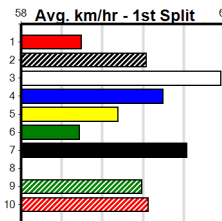

Sale

BSG AUSTRALIA

Distance: 435m, Race Type: Grade 5, Total Prizemoney: $2,925
1st: $1,950, 2nd: $600, 3rd: $300, 4th: $75

9

2:04PM
(VIC time)

MYALL PRAWN (5) is better than his past two runs and he should have enough pace to cross early on. DISHY DI (2) has been impressive in her past two and she will be strong in the run home. ACID TEST (7) is expected to race well fresh.

Watchdog Tips: **5** **2** **7** **8** **Bet:** **Win 5**