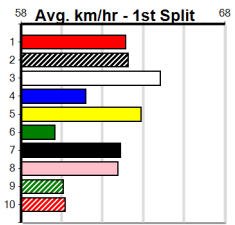

Sale

GIPPSLANDS GOLD 98.3

Distance: 435m, Race Type: Grade 6, Total Prizemoney: $2,925
1st: $1,950, 2nd: $600, 3rd: $300, 4th: $75

3

12:00PM
(VIC time)

PAW CHEYENNE (5) has been dominant in her past two and she will continue to improve with more racing. BIG JIM (6) is a strong type and he just needs a clear crack in the middle stages. BANDARI (3) has been placed in three of five here.

Watchdog Tips:

5

3

2

4

Bet:

Win 5