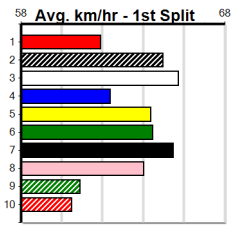

Sale

FLYING COLOURS TRAVEL

Distance: 435m, Race Type: Mixed 4/5, Total Prizemoney: $3,360
1st: $2,250, 2nd: $690, 3rd: $345, 4th: $75

7

1:22PM
(VIC time)

WEST ON STROBE (3) is racing in career best form and he can assume control soon after box rise.
TAHONTA (5) is better than his past few runs and he can settle on the speed. DR. OLIVIA (8) is expected to fire fresh.

Watchdog Tips: **3** **5** **8** **7** **Bet:** **Box Quinella 3,5,8 ($10 for 333.33%)**