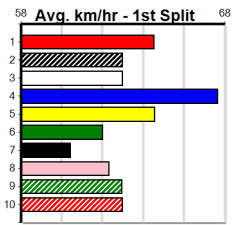

# SPORTSBET SAME RACE MULTI

Distance: 435m, Race Type: Grade 5, Total Prizemoney: \$2,925  
1st: \$1,950, 2nd: \$600, 3rd: \$300, 4th: \$75