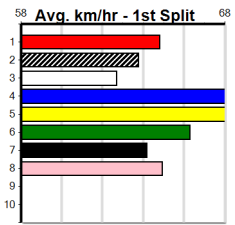

Sale

PHILLIPSONS-SUPPORT COMMUNITY

Distance: 435m, Race Type: Free For All, Total Prizemoney: $3,360
1st: $2,250, 2nd: $690, 3rd: $345, 4th: $75

8

1:42PM

(VIC time)

LAMIA MILA (4) has been enormous since resuming from a spell and she is expected to light up the clock. SKINNY OLIVE (5) owns a ridiculous 24.22 PB here and she will get a nice cart across early on. DAINTREE DAMAGE (1) has a good record here.

Watchdog Tips:

4 **5** **1** **6**

Bet:

Win 4