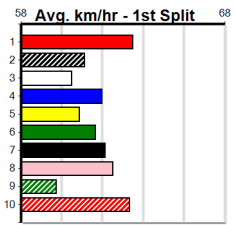

Sale

ROTTI SECURITY

Distance: 435m, Race Type: Grade 7, Total Prizemoney: $2,925
1st: $1,950, 2nd: $600, 3rd: $300, 4th: $75

2

11:40AM
(VIC time)

PAW LOUIS (4) has been consistent to date and he just needs an ounce of luck early on. DAD'S JAM DONUT (8) was a strong 25.69 winner at Warrnambool and he will get plenty of room early on. POPPY'S PAL (1) is showing some promise.

Watchdog Tips: 4 8 1 3 **Bet:** Win 4