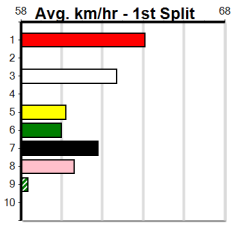

Sale

SPORTSBET EVERY DOG HAS ITS DAY

Distance: 435m, Race Type: Maiden, Total Prizemoney: $2,535
1st: $1,680, 2nd: $520, 3rd: $260, 4th: $75

1
11:23AM
(VIC time)

CHECK IT OUT (2) is a well bred type and she would have been educated around this circuit.
VIENNA SUNSET (8) was solidly placed two runs back.

Watchdog Tips: **2** **8** **7** **4** **Bet:** **Box Quinella 2,7,8 ($10 for 333.33%)**