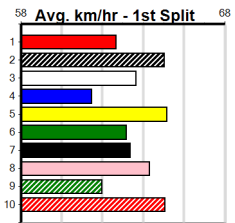

Sale

TRFM (250+RANK)

Distance: 435m, Race Type: Grade 5 No Penalty, Total Prizemoney: $2,925
1st: $1,950, 2nd: $600, 3rd: $300, 4th: $75

11

2:42PM

(VIC time)

DR. KAI (4) has a steady record here but he will appreciate the drop in class today. CHER'S HAND (8) has a good record here and she will keep the pressure on from the outset. SOUTHERN LAW (6) just needs an ounce of luck early on.

Watchdog Tips:

4

8

6

2

Bet:

Win 4