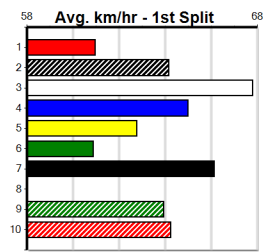

Sale

9

2:04PM

(VIC time)

BSG AUSTRALIA

Distance: 435m, Race Type: Grade 5, Total Prizemoney: $2,925
1st: $1,950, 2nd: $600, 3rd: $300, 4th: $75

MYALL PRAWN (5) is better than his past two runs and he should have enough pace to cross early on. DISHY DI (2) has been impressive in her past two and she will be strong in the run home. ACID TEST (7) is expected to race well fresh.

Watchdog Tips: 5 2 7 8 **Bet:** Win 5

1

SMOOTH COLLINDA [5] Shows promise, pace in the middles a worry, place **$7.50**
F Dog May-22 Sire: ASTON DEE BEE Dam: AUDACIOUS BELL Trainer: Samuel Tyler (Boisdale)

Winning Distances: < 300m (0) 300 - 399m (0) 400 - 499m (3) 500 - 599m (0) 600 - 699m (0) > 700m (0)

Winning Weights: 35.6(1) 35.9(1) 36.2(1)

Run	Dist	Wgt	Track	Date	Time	BOB	Margin	1st/2nd (Time)	PIR	Checked	Comment	WR	Split 1	S/P	Grade
3rd (2)	35.4	460	WGL	R9	13-Apr-24	26.50	25.95	1.75L CHESTER CAMPBELL (26.39)	S/422	.	.	.	6.80	$9.40	X67
6th (2)	35.6	460	WGL	R4	18-Apr-24	26.76	26.19	8.00L MAY SO DREAMING (26.22)	M/667	.	.	.	6.89	$4.50	T3-7
3rd (3)	35.6	435	SLE	R9	24-Apr-24	25.09	24.60	5.50L COLLINDA RISE (24.73)	M/643	.	.	.	5.51	$9.70	X67
1st (3)	35.6	460	WGL	R7	02-May-24	25.98	25.98	0.25L WEEONA STAR (26.00)	M/111	.	.	.	6.65	$9.70	T3-RW
3rd (1)	36.0	435	SLE	R9	08-May-24	24.60	24.32	4.00L NEED A PILOT (24.32)	M/333	.	.	.	5.36	$8.40	6G
2nd (7)	36.2	435	SLE	R9	05-Jun-24	24.89	24.37	1.00L PLAY LAB (24.82)	M/222	.	.	.	5.42	$6.50	6G
1st (2)	36.2	435	SLE	R4	09-Jun-24	24.75	24.34	2.25L LOSE MY MIND (24.90)	M/431	.	.	.	5.41	$9.30	RW
4th (2)	36.2	435	SLE	R10	16-Jun-24	24.81	24.37	4.50L COLLINDA RISE (24.50)	M/544	.	.	.	5.32	$10.30	5

Last 3 wins NOT included above

Run	Dist	Wgt	Track	Date	Time	BOB	Margin	1st/2nd (Time)	PIR	Checked	Comment	WR	Split 1	S/P	Grade
1st (7)	35.9	435	SLE	R2	27-Mar-24	25.02	24.59	7.50L JESSICA GEM (25.52)	S/711	.	.	.	5.55	$1.90	M

Box History

Bx	1st	2nd	3rd	4th	5th	6th	7th	8th
1								
2	1							
3	1	1						
4								
5								
6								
7	1	1						
8								

Prize Best Starts Trk/Dts APM: $6152.50, 24.75(2)-9/6/24, 13-3-1-5, 8-2-1-3, 5197