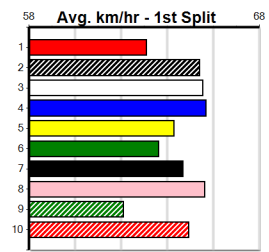

Sale

4

12:17PM

(VIC time)

AUSSIE SECRET @ STUD

Distance: 435m, Race Type: Grade 5, Total Prizemoney: $2,925
1st: $1,950, 2nd: $600, 3rd: $300, 4th: $75

URIEL BALE (4) is one of the most gifted chasers in work and he can atone for some luckless runs of late. WINKING WILLIE (3) lit up the clock at Geelong two runs back and he just needs a little room early on. RUAPUKE ROCKS (8) has the motor.

Watchdog Tips: **4** **3** **8** **7** **Bet:** Win 4

1

ELLIANA [5] **Down on confidence but has the engine, place $8.00**
BK Bitch Jun-21 Sire: ASTON DEE BEE Dam: MADALIA MAGGIE Trainer: John Connor (Rosedale)
Owner(s): J Connor
Winning Distances: < 300m (0) 300 - 399m (0) 400 - 499m (8) 500 - 599m (2) 600 - 699m (0) > 700m (0)
Winning Weights: 27.5(1) 27.8(1) 28.2(1) 28.3(1) 28.5(2) 28.6(1) 28.7(3)

Run	Box	Wgt	Dist	Track	Date	Time	BON	Margin	1st/2nd (Time)	PIR	Checked	Comment	WR	Split 1	S/P	Grade
3rd (3)	28.7	515	SAN	R3	18-Apr-24	30.37	29.79	6.00L	GROOVEBIRD (29.97)	M/6664	.	.	.	5.28	$6.00	5
4th (4)	28.7	515	SAN	R2	25-Apr-24	29.82	29.24	5.00L	CRACKERJACK BOOM	M/3444	.	.	.	5.18	$6.60	5H
2nd (4)	28.6	510	SLE	R7	05-May-24	28.85	28.76	1.5L	BATTLE OF WILL (28.76)	M/222	.	.	.	9.30	$2.60	X45
2nd (8)	28.8	450	TRA	R6	10-May-24	24.78	24.65	2.00L	REEMA BALE (24.65)	Q/233	.	.	.	6.57	$3.10	X45
2nd (7)	28.8	450	TRA	R8	15-May-24	25.23	24.64	8.50L	DR. ASHER (24.64)	M/554	.	.	.	6.68	$4.00	5
7th (8)	28.6	515	SAP	R8	20-May-24	30.27	29.40	13.00L	PEAKY JOE (29.40)	S/7777	.	SW	.	5.24	$8.00	X45
3rd (5)	29.0	435	SLE	R7	05-Jun-24	25.07	24.37	7.50L	EARLY BOY (24.56)	M/176	.	.	.	5.28	$4.50	X45
4th (6)	28.6	435	SLE	R7	09-Jun-24	25.11	24.34	6.50L	QUENARA BALE (24.68)	M/475	.	.	.	5.36	$6.70	X45

Last 3 wins NOT included above

1st (1)	28.7	435	SLE	R4	03-Sep-23	24.32	24.24	2.50L	BONNIE GAL (24.48)	M/321	.	.	.	5.22	$2.10	5
1st (3)	28.5	510	SLE	R5	17-Sep-23	28.71	28.58	6.00L	DR. CALLIE (29.11)	M/111	.	SW	.	9.06	$1.30	5
1st (4)	28.7	515	SAN	R5	28-Sep-23	29.61	29.31	3.5L	MEATBALL MOLLY (29.84)	S/1111	.	SW	.	5.12	$8.20	5

Box History

Bx	1st	2nd	3rd	4th	5th	6th	7th	8th
1	1				1			
2	1		2					
3	1			1				
4	2	1	1	2		1		
5			1	1				
6					1			
7	1	2	1					1
8	4	2	2					1

Prize Best $43699.88
Starts 24.32(1)-3/9/23
Trk/Dts 34-10-6-8
APM 7-1-0-3
12081