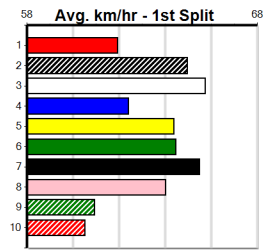

Sale
7
1:22PM
(VIC time)

FLYING COLOURS TRAVEL

Distance: 435m, Race Type: Mixed 4/5, Total Prizemoney: $3,360
1st: $2,250, 2nd: $690, 3rd: $345, 4th: $75

WEST ON STROBE (3) is racing in career best form and he can assume control soon after box rise.
TAHONTA (5) is better than his past few runs and he can settle on the speed. DR. OLIVIA (8) is expected to fire fresh.

Watchdog Tips: **3** **5** **8** **7** **Bet:** Box Quinella 3,5,8 ($10 for 333.33%)

1

ADAM'S BACK [4] **Solid record here but may need it easier, tested** **$12.00**
WBK Dog Feb-21 **Sire: FERNANDO BALE Dam: LITTLE TUBBSY** **Trainer: Yvonne Andrews (Kilmany)**
Owner(s): Y Andrews
Winning Distances: < 300m (0) 300 - 399m (1) 400 - 499m (6) 500 - 599m (0) 600 - 699m (0) > 700m (0)
Winning Weights: 30.1(1) 30.2(1) 30.3(3) 30.4(1) 30.7(1)

Box	1st	2nd	3rd	4th	5th	6th	7th	8th
1	1	1	1	3	1			
2		1	1	1	1	1	1	1
3	1			3	1	1		1
4			1					3
5	1	1				2	1	
6	2	1		2	2			4
7		2	2	1	2	1		
8	2		1	2	2	2		

Last 3 wins NOT included above

Box	1st	2nd	3rd	4th	5th	6th	7th	8th							
1	8	30.4	400	WGL	R7	11-Jan-24	22.70	22.45	1.5L MISTY AMY (22.79)	M/33		SW	8.49	$2.20	5
1	1	30.3	400	WGL	R5	10-Feb-24	22.93	22.63	1.25L TEAM STAFFING (23.01)	M/22		SW	8.69	$2.50	5
1	6	30.3	435	SLE	R4	03-Mar-24	24.69	24.41	1.25L LINDENOW PATCH (24.77)	M/222			5.40	$7.40	5

2

LINDENOW PATCH (NSW)[4] **Rises in class, pace in three is a worry, risky** **$10.00**
WBK Dog Jun-21 **Sire: ORSON ALLEN Dam: MAGIC GYPSY** **Trainer: Lesley Russell (Sale)**
Owner(s): M Musselwhite
Winning Distances: < 300m (0) 300 - 399m (4) 400 - 499m (4) 500 - 599m (0) 600 - 699m (0) > 700m (0)
Winning Weights: 32.5(1) 32.8(2) 33.3(2) 33.5(1) 33.6(1) 33.7(1)

Box	1st	2nd	3rd	4th	5th	6th	7th	8th
1	3	1			1			
2		1				1	1	
3	1			1	1	1		
4	1	1			1		1	2
5								2
6	1	1	1			1		1
7	1		1					
8	1						1	

Last 3 wins NOT included above

Box	1st	2nd	3rd	4th	5th	6th	7th	8th							
1	1	32.5	395	TRA	R3	02-Jun-23	22.34	22.11	2.25L PLAY THE VICTIM (22.48)	S/111			3.75	$1.70	RWH
1	7	33.6	400	WGL	R12	24-Feb-24	22.39	22.38	4.50L ROMY BALE (22.71)	M/11		SW	8.29	$3.30	5
1	3	33.3	435	SLE	R12	17-Mar-24	24.54	24.32	1.25L TAHONTA (24.63)	M/111			5.13	$2.50	5

3

WEST ON STROBE (WA)[5] **Airborne at present, can carve out time, yes** **$2.20**
RBD Dog Nov-20 **Sire: WORM BURNER Dam: WEST ON CHERYL** **Trainer: Lyn Smith (Nambrok)**
Owner(s): D Jolley
Winning Distances: < 300m (0) 300 - 399m (1) 400 - 499m (16) 500 - 599m (0) 600 - 699m (0) > 700m (0)
Winning Weights: 32.7(1) 33.1(1) 33.4(1) 33.9(2) 34.6(1) 34.9(1) 35.4(1) 35.5(5) 35.6(1) 35.7(1) 35.8(1) 36.0(1)

Box	1st	2nd	3rd	4th	5th	6th	7th	8th
1	3	2			2	2	1	2
2	5	1			1	2	1	
3	1	2			2	1	1	1
4	4		8		1			
5		1	3					
6	1	1	3	1			1	1
7	2		2	2		2		
8	1		1	3	2	1		

Last 3 wins NOT included above

Box	1st	2nd	3rd	4th	5th	6th	7th	8th							
1	4	36.0	485	HOR	R11	17-Oct-23	27.00	27.00	4.75L MORAINÉ CHARLI (27.33)	Q/111			6.46	$3.10	X45
1	3	35.7	410	HOR	R7	09-Jan-24	23.35	23.12	2.00L BAY TUDOR (23.48)	Q/11		SW	10.40	$4.40	FFA
1	2	35.6	460	WGL	R8	12-Mar-24	25.98	25.98	1.25L ALWAYS A THRILL (26.06)	Q/111		SW	6.52	$15.00	X45