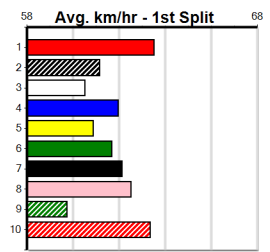

Sale

2
11:40AM

(VIC time)

ROTTI SECURITY

Distance: 435m, Race Type: Grade 7, Total Prizemoney: $2,925
1st: $1,950, 2nd: $600, 3rd: $300, 4th: $75

PAW LOUIS (4) has been consistent to date and he just needs an ounce of luck early on. DAD'S JAM DONUT (8) was a strong 25.69 winner at Warrnambool and he will get plenty of room early on. POPPY'S PAL (1) is showing some promise.

Watchdog Tips: **4** **8** **1** **3** **Bet:** **Win 4**

1

POPPY'S PAL [7] **Led for a long way last time, threat if steps** **$4.00**

BK Dog Jan-22 Sire: ZAMBORA BROCKIE Dam: BESSIE'S DAISY Trainer: Billy Stockdale (Fulham)

Owner(s): S Stockdale
Winning Distances: < 300m (0) 300 - 399m (0) 400 - 499m (1) 500 - 599m (0) 600 - 699m (0) > 700m (0)
Winning Weights: 32.3(1)

Run	Pos	Wgt	Dist	Track	Date	Time	BOB	Margin	1st/2nd (Time)	PIR	Checked	Comment	WR	Split 1	S/P	Grade
1st	(6)	32.3	435	SLE	R2	05-Jun-24	24.99	24.37	1.5L DAD'S JAM DONUT (25.10)	Q/111	.	SW	.	5.26	$7.20	M
7th	(6)	32.1	460	WGL	R4	11-Jun-24	26.73	25.67	9.00L CONSPIRED (26.13)	M/567	.	.	.	6.77	$16.90	X67
2nd	(6)	32.4	435	SLE	R4	19-Jun-24	24.95	24.41	0.10L DR. LETTIE (24.94)	Q/111	.	.	.	5.24	$4.70	X67

Last 3 wins NOT included above

Box History

Bx	1st	2nd	3rd	4th	5th	6th	7th	8th
1								
2								
3								
4								
5								
6	1	1					1	
7								
8								

Prize Best	$2280.00
Starts	24.99(6)-5/6/24
Trk/Dts	3-1-1-0
APM	2-1-1-0
APM	2280

2

CASH FOR KOTA [7] **Beaten in all four runs here, look to others** **$21.00**

BKW Bitch Jun-22 Sire: ASTON DEE BEE Dam: MIA'S HAND Trainer: Donna Dean (Nyora)

Owner(s): R Haines
Winning Distances: < 300m (0) 300 - 399m (0) 400 - 499m (0) 500 - 599m (1) 600 - 699m (0) > 700m (0)
Winning Weights: 24.5(1)

Run	Pos	Wgt	Dist	Track	Date	Time	BOB	Margin	1st/2nd (Time)	PIR	Checked	Comment	WR	Split 1	S/P	Grade
5th	(2)	25.2	435	SLE	R3	24-Apr-24	25.68	24.60	4.00L ON REPEAT (25.41)	M/356	.	.	.	5.44	$5.80	M
5th	(5)	24.9	435	SLE	R1	05-May-24	25.44	24.32	6.50L VELOX BALE (25.00)	M/455	.	.	.	5.45	$52.40	M
6th	(2)	24.6	400	WGL	R2	09-May-24	23.87	23.16	8.00L FLYING TATUM (23.32)	Q/36	.	.	.	8.63	$28.40	M
1st	(7)	24.5	515	SAP	R1	13-May-24	30.36	29.81	1.75L OAKLYN BALE (30.48)	M/1111	.	.	.	5.33	$18.10	M
7th	(1)	24.6	510	SLE	R4	19-May-24	30.06	28.53	16.00 BLUEY LA LA (28.96)	M/377	.	.	.	9.76	$16.40	X67
7th	(5)	24.7	460	WGL	R9	23-May-24	27.11	26.11	7.50L JAMS NIMBLE (26.59)	M/667	.	.	.	6.86	$18.60	7
2nd	(4)	24.8	350	TRA	R9	03-Jun-24	20.62	20.25	2.75L INTER TERRA (20.44)	S/55	.	.	.	6.91	$5.10	X67
5th	(1)	24.5	395	TRA	R3	10-Jun-24	22.81	22.29	5.50L USKO BALE (22.45)	M/223	.	.	.	3.77	$12.60	T3-RW

Last 3 wins NOT included above

Box History

Bx	1st	2nd	3rd	4th	5th	6th	7th	8th
1					1		1	
2						1		
3			1			1		
4		2						
5					1	1	1	
6								
7	1			1	1			
8								

Prize Best	$2775.00
Starts	NBT
Trk/Dts	14-1-2-1
APM	4-0-0-0
APM	2158