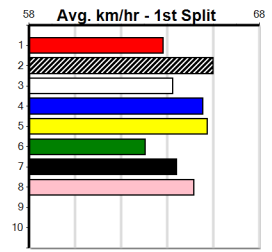

INTA PLUMBING SERVICES

Distance: 510m, Race Type: Mixed 4/5, Total Prizemoney: $3,875
1st: $2,600, 2nd: $800, 3rd: $400, 4th: $75

WHIPPING IT (2) owns a scorching 28.62 PB here and he has the speed to lead throughout.
NAVARINO (1) is a powerful type and he has been placed in all three runs here. DAINTREE
DAZZLER (7) was brilliant last time and he has the pace to cross.

Watchdog Tips:	2	1	7	5	Bet:	Win 2

1	NAVARINO [4]	Strong type, runner up in all 3 runs here, danger	$3.60
	BK Dog Jun-21	Sire: ASTON DEE BEE Dam: MADALIA MAGGIE	Trainer: John Connor (Rosedale)
	Owner(s): J Connor		
	Winning Distances: < 300m (0) 300 - 399m (0) 400 - 499m (5) 500 - 599m (6) 600 - 699m (1) > 700m (0)		
	Winning Weights: 34.8(2) 34.9(1) 35.1(3) 35.2(1) 35.3(1) 35.5(1) 35.8(2) 36.0(1)		
	2nd (1) 35.4 510 SLE R8 14-Apr-24 28.83 28.82 0.05L REEMA BALE (28.82) Q/336 . . . . . 9.12 $1.30 X45		
	4th (8) 35.8 515 SAP R8 21-Apr-24 29.69 29.30 6.00L HERE COMES BLUE (29.30) M/5555 . . . . . 5.16 $7.00 X45		
	F (3) 35.7 595 SAN R5 25-Apr-24 0.00 34.24 . GARRY STUN ON (34.37) . . . . . VO $3.60 X45		
	1st (7) 35.8 460 WGL R8 07-May-24 26.07 26.07 0.50L CANYA CHARISMA (26.10) M/222 . . . . . 6.64 $7.10 X45		
	2nd (6) 35.6 510 SLE R8 12-May-24 28.83 28.82 0.25L EL CRIMP ADORE (28.82) S/633 . . . . . 9.41 $2.70 X45		

2	WHIPPING IT [4]	Slick PB here, can pounce on the arm, go close	$3.20
	BK Dog Nov-21	Sire: ZIPPING GARTH Dam: BUNNING SNAG	Trainer: Christine Sheilds (Metung)
	Owner(s): Lakeview kennels (SYN), L Whelan, M Whelan, P Whelan		
	Winning Distances: < 300m (0) 300 - 399m (0) 400 - 499m (5) 500 - 599m (1) 600 - 699m (0) > 700m (0)		
	Winning Weights: 32.4(1) 32.5(1) 32.6(1) 32.8(1) 33.0(1) 33.6(1)		
	3rd (5) 33.1 515 SAN R3 11-Apr-24 29.68 29.45 1.00L JEBRYNAH NITRO (29.63) S/4333 . . . . . 5.19 $3.80 RWF		
	3rd (5) 32.6 515 SAN R12 25-Apr-24 30.09 29.24 7.00L ZIPPING MOFFAT (29.60) M/3443 . . . . . 5.19 $2.70 5		
	3rd (7) 32.7 450 TRA R6 01-May-24 24.90 24.86 0.75L BANJO ONE STRING (24.86) M/234 . . . . . 6.60 $3.80 X45		
	1st (5) 32.5 510 SLE R8 19-May-24 28.62 28.53 1.5L DR. YANNICK (28.73) M/111 . . . . . 9.01 $2.60 5H		
	5th (3) 32.5 515 SAN R9 24-May-24 29.95 29.17 7.00L BAGMAN (29.47) M/3666 . . . . . 5.11 $4.00 5F		

3	DJANGO MASKIELL [5]	Hit or miss early, needs room early, tested	$21.00
	BK Dog Sep-20	Sire: ZAMBORA BROCKIE Dam: MIX OFF HARMONY	Trainer: Damian Meade (Hazelwood North)
	Owner(s): J Maskiell		
	Winning Distances: < 300m (0) 300 - 399m (4) 400 - 499m (10) 500 - 599m (6) 600 - 699m (0) > 700m (0)		
	Winning Weights: 31.8(1) 32.0(1) 32.9(1) 33.0(1) 33.1(2) 33.4(2) 33.5(4) 33.6(2) 33.7(1) 33.9(3) 34.0(1) 34.2(1)		
	6th (8) 33.5 510 SLE R10 31-Mar-24 29.46 28.63 10.00 BOOMBURST (28.79) S/666 . . . . . 9.39 $19.80 5H		
	5th (8) 33.4 395 TRA R2 19-Apr-24 22.50 21.84 3.00L SUMMER WINGS (22.30) M/235 . . . . . 3.77 $7.50 5		
	4th (6) 33.4 400 WGL R12 26-Apr-24 23.48 22.35 9.50L FLY CHIC (22.83) M/65 . . . . . 8.90 $6.80 5		
	1st (8) 33.4 500 TRA R8 01-May-24 27.60 27.60 3.25L INTERNAL AFFAIRS (27.83) M/111 . . . . . 8.97 $26.40 X45		
	4th (7) 33.5 510 SLE R8 08-May-24 29.47 28.97 7.50L HE'S NO SLOUCH (28.97) M/444 . . . . . W 9.37 $5.20 X45