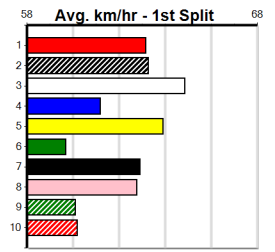

Sale

3

12:00PM

(VIC time)

GIPPSLANDS GOLD 98.3

Distance: 435m, Race Type: Grade 6, Total Prizemoney: $2,925
1st: $1,950, 2nd: $600, 3rd: $300, 4th: $75

PAW CHEYENNE (5) has been dominant in her past two and she will continue to improve with more racing. BIG JIM (6) is a strong type and he just needs a clear crack in the middle stages. BANDARI (3) has been placed in three of five here.

Watchdog Tips: **5** **3** **2** **4** **Bet:** Win 5

Form Box	Wgt	Dist	Track	Date	Time	BON	Margin	1st/2nd (Time)	PIR	Checked	Comment	WR	Split 1	S/P	Grade
1															
BE GRACEFUL [6] Rarely runs a bad race here, can run a drum $10.00															
BK	Bitch			Nov-20											
Owner(s): G Mcmillan		Sire: BERNARDO		Dam: ZIPPING TINA		Trainer: Elaine Wood (Nambrok)									
Winning Distances: < 300m (0) 300 - 399m (1) 400 - 499m (1) 500 - 599m (0) 600 - 699m (0) > 700m (0)															
Winning Weights: 26.2(1) 27.1(1)															
2nd (4)	26.5	435	SLE	R11	31-Mar-24	24.81	24.45	1.5L CARLY BALE (24.71)	M/222				5.35	$4.80	RW
6th (4)	26.3	435	SLE	R3	07-Apr-24	25.42	24.50	8.50L URANA MUFFIN (24.85)	M/366				5.32	$10.20	6G
2nd (3)	26.7	350	TRA	R3	20-May-24	20.06	19.98	0.75L SPEEDY PAM (20.02)	M/22				6.68	$4.10	T3-RW
4th (5)	26.7	350	TRA	R3	29-May-24	20.19	19.62	7.00L POSH PAWS (19.72)	M/77				6.79	$30.20	X67
3rd (2)	27.2	435	SLE	R9	02-Jun-24	24.90	24.37	3.5L VALENCIA LOLA (24.65)	M/445				5.30	$16.70	6G
2nd (3)	27.1	510	SLE	R6	09-Jun-24	29.62	28.73	3.5L ELITE DARA (29.39)	M/222		SW		9.38	$9.70	X67H
6th (8)	27.4	510	SLE	R5	16-Jun-24	29.80	28.62	12.00 DAINTREE CHIEF (28.99)	M/366				9.30	$6.80	X67F
3= (8)	27.0	395	TRA	R3	21-Jun-24	22.71	22.01	1.75L BRAEMAR MOLLY (22.59)	Q/3433				3.78	$25.60	X67
Last 3 wins NOT included above															
1st (7)	27.1	435	SLE	R1	05-Nov-23	25.08	24.16	1.25L WHERE'S FIFTY (25.16)	Q/111				5.20	$8.30	M
1st (8)	26.2	350	TRA	R11	29-Jan-24	19.88	19.88	2.25L ROSE OF SATURN (20.03)	Q/11				6.60	$3.70	T3-RW

Box History

Bx	1st	2nd	3rd	4th	5th	6th	7th	8th
1			1		1			
2			3	1	2			
3	2	2		2			1	1
4	3	2	1			1	1	1
5		2	3					
6		2	1	1				
7	1	3	1	1	3			1
8	1	2	2			3		1

Prize Best Starts Trk/Dts APM

Prize	$11576.07
Best Starts	25.08(7)-5/11/23
Trk/Dts	53-2-7-17
APM	14-1-2-5
	4620

2															
ABUNDANT LUMENS [6] Steady in his past two, will need it easier $16.00															
WBEF	Dog			Feb-22											
Owner(s): J Sullivan		Sire: FERNANDO BALE		Dam: BRING YOUR BANJO		Trainer: Ray Cunneen (Moe South)									
Winning Distances: < 300m (0) 300 - 399m (1) 400 - 499m (1) 500 - 599m (0) 600 - 699m (0) > 700m (0)															
Winning Weights: 31.6(1) 31.7(1)															
2nd (1)	32.2	400	WGL	R1	25-Mar-24	22.77	22.46	1.5L ANNABELLA ROSE (22.67)	M/22				8.40	$9.60	X67H
5th (7)	32.0	400	WGL	R1	02-Apr-24	23.20	22.51	6.50L CHESTER KEEPING (22.75)	M/25				8.58	$10.10	X67F
3rd (3)	31.6	400	WGL	R3	09-Apr-24	22.74	22.19	8.00L UNLEASH IN MIAMI (22.19)	M/44				8.62	$16.70	X67
3rd (6)	31.9	395	TRA	R5	17-Apr-24	22.86	22.22	6.00L HERE'S TO LOUIE (22.45)	M/544				3.86	$6.70	X67
6th (2)	31.9	400	WGL	R3	26-Apr-24	23.46	22.35	4.00L ARCANA (23.19)	M/65				8.67	$4.60	X67
1st (6)	31.7	395	TRA	R2	01-May-24	22.59	21.88	1.00L BRAEMAR SHEILA (22.66)	M/761				3.83	$8.70	F
6th (4)	31.7	460	WGL	R9	07-May-24	26.65	26.07	8.00L BLUEBELLE COLOUR (26.10)	M/777				6.86	$39.00	6G
5th (5)	31.5	395	TRA	R5	12-Jun-24	22.76	22.45	4.50L RAPID HEART (22.45)	M/355				3.83	$18.50	X67
Last 3 wins NOT included above															
1st (8)	31.6	400	WGL	R1	26-Sep-23	22.92	22.53	1.00L PROMISES TO BE (22.99)	M/11				8.57	$2.60	M

Box History

Bx	1st	2nd	3rd	4th	5th	6th	7th	8th
1		1		2				
2	1	1	1			1		
3	1	2	1					
4		1				1		
5		1	1		2			
6	1		1	1	2			
7		2			2		1	
8	1				1	1	1	

Prize Best Starts Trk/Dts APM

Prize	$8995.63
Best Starts	NBT
Trk/Dts	29-2-6-6
APM	3-0-1-0
	4359