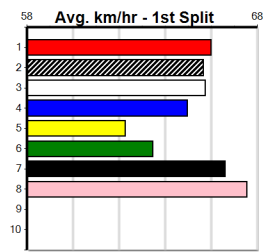

Sale
12
3:07PM
(VIC time)

MONACELLARS VETERANS

Distance: 435m, Race Type: S/E Veteran, Total Prizemoney: $2,925
1st: $1,950, 2nd: $600, 3rd: $300, 4th: $75

The classy MY NEO (8) has a top record here and he can break up the field through the bend. HE'S NO SLOUCH (6) is a powerful type and he can work into the mix in the middle stages. JEBEDIAH (1) is racing with confidence and can settle on the speed.

Watchdog Tips: **8** **6** **1** **2** **Bet:** **Win 8**

1

Form Box	Wgt	Dist	Track	Date	Time	BON	Margin	1st/2nd (Time)	PIR	Checked	Comment	WR	Split 1	S/P	Grade
JEBEDIAH [5]															$4.60
BK Dog				May-20											
Owner(s): D Burnett															
Winning Distances: < 300m (0) 300 - 399m (4) 400 - 499m (12) 500 - 599m (5) 600 - 699m (0) > 700m (0)															
Winning Weights: 31.6(1) 32.1(1) 32.2(2) 32.3(1) 32.4(2) 32.5(8) 32.6(2) 32.7(1) 32.9(2) 33.4(1)															
5th (5) 32.6 435 SLE R7 21-Apr-24	25.03	24.40	3.00L GO STEVIE (24.83)	M/555									5.33	$14.80 5	
5th (3) 32.1 300 HVL R11 12-May-24	17.11	16.66	3.75L MINI STAR (16.86)	M/7									4.12	$11.10 5	
1st (1) 32.1 300 HVL R3 19-May-24	16.93	16.55	4.50L ASSUME KEALY (17.24)	S/4									4.02	$5.10 5	
1st (8) 32.2 350 HVL R7 26-May-24	19.59	18.89	0.50L REVERSE SWEEP (19.61)	M/1									6.56	$7.40 X45	
7th (7) 32.5 300 HVL R9 02-Jun-24	17.02	16.66	5.50L BLACK NOISE (16.66)	M/3							SW		3.97	$54.00 X34	
1st (1) 32.3 395 TRA R11 07-Jun-24	22.32	22.20	3.00L MY MATE MINA (22.52)	M/311									3.84	$2.20 5	
1st (3) 32.6 460 WGL R12 11-Jun-24	26.23	25.67	4.25L HAMILLSON (26.52)	Q/111									6.50	$2.70 VET	
3rd (8) 32.4 300 HVL R12 16-Jun-24	16.91	16.69	0.50L MAJOR CYCLONE (16.88)	M/3							VO		3.96	$16.60 VET	
Last 3 wins NOT included above															
1st (8) 33.4 350 HVL R10 04-Feb-24	19.25	18.76	1.00L HUSTLE HUSTLE/DR.	M/3									6.58	$11.30 5	
1st (1) 32.5 510 SLE R8 03-Mar-24	28.96	28.96	3.25L ALWAYS A THRILL (29.17)	M/111									9.00	$5.00 X45	
1st (4) 32.7 500 TRA R8 22-Mar-24	28.07	28.07	1.5L HIGH EMOTION (28.17)	Q/111									9.17	$1.50 X45	

2

Form Box	Wgt	Dist	Track	Date	Time	BON	Margin	1st/2nd (Time)	PIR	Checked	Comment	WR	Split 1	S/P	Grade
SMOKIN' ZAG [4]															$10.00
LTF Dog				Jul-19											
Owner(s): Domotor Wont Start (SYN), B Stockdale, T Domotor															
Winning Distances: < 300m (0) 300 - 399m (7) 400 - 499m (15) 500 - 599m (0) 600 - 699m (0) > 700m (0)															
Winning Weights: 29.9(1) 30.6(1) 31.0(1) 31.3(2) 31.4(2) 31.5(1) 31.6(1) 31.7(3) 31.9(1) 32.2(2) 32.3(2) 32.4(3) 32.7(1)															
1st (2) 31.3 350 TRA R11 01-Mar-24	19.73	19.72	3.5L ELLIOTT NESS (19.96)	M/21									6.60	$7.00 X45	
3rd (3) 31.7 435 SLE R10 10-Mar-24	24.50	24.30	1.25L NIKITA BALE (24.42)	Q/111									5.21	$15.20 5	
3rd (7) 31.6 400 WGL R12 19-Mar-24	22.76	22.39	5.50L SILVER BRUTE (22.39)	M/43									8.52	$21.00 VET	
2nd (6) 31.4 435 SLE R10 24-Mar-24	24.74	24.39	1.75L REEMA BALE (24.62)	M/111									5.27	$7.90 5	
4th (5) 31.6 350 TRA R12 03-Apr-24	20.13	19.82	4.50L FIBULARIS (19.82)	Q/13									6.64	$2.80 VET	
1st (5) 31.3 435 SLE R4 21-Apr-24	24.56	24.40	1.75L MAN OF COURAGE (24.67)	M/111									5.24	$4.00 5	
2nd (5) 31.4 435 SLE R4 28-Apr-24	24.60	24.19	1.75L ONE'S OBSESSION (24.48)	M/112									5.19	$1.90 VET	
3rd (4) 31.8 395 TRA R11 03-May-24	22.24	21.81	5.50L MY NEO (21.89)	M/222									3.76	$6.90 VET	
Last 3 wins NOT included above															
1st (7) 32.3 460 WGL R11 08-Aug-23	25.97	25.97	0.25L EL CRIMP ADORE (25.97)	Q/111									6.51	$2.30 X45	
1st (1) 33.0 400 WGL R12 13-Aug-23	22.66	22.52	2.00L ZACHARY (22.79)	Q/11							SW		8.29	$1.40 VET	
1st (2) 31.7 400 WGL R8 24-Oct-23	22.61	22.27	4.00L SHANK'S PONY (22.89)	Q/21									8.25	$12.20 FFA