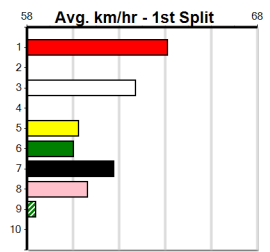

Sale
1
11:23AM
(VIC time)

SPORTSBET EVERY DOG HAS ITS DAY

Distance: 435m, Race Type: Maiden, Total Prizemoney: $2,535
1st: $1,680, 2nd: $520, 3rd: $260, 4th: $75

CHECK IT OUT (2) is a well bred type and she would have been educated around this circuit.
VIENNA SUNSET (8) was solidly placed two runs back.

Watchdog Tips: **2** **8** **7** **4** **Bet:** Box Quinella 2,7,8 ($10 for 333.33%)