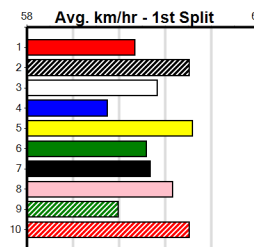

Sale
11
2:42PM
(VIC time)

TRFM (250+RANK)

Distance: 435m, Race Type: Grade 5 No Penalty, Total Prizemoney: $2,925
1st: $1,950, 2nd: $600, 3rd: $300, 4th: $75

DR. KAI (4) has a steady record here but he will appreciate the drop in class today. CHER'S HAND (8) has a good record here and she will keep the pressure on from the outset. SOUTHERN LAW (6) just needs an ounce of luck early on.

Watchdog Tips: 4 8 6 2 **Bet:** Win 4

Form Box	Wgt	Dist	Track	Date	Time	BON	Margin	1st/2nd (Time)	PIR	Checked	Comment	WR	Split 1	S/P	Grade
1															
DUSTY OLD ROAD [5] $7.50															
Placed in five of ten here, place hope again															
F Dog Apr-21 Sire: HOOKED ON SCOTCH Dam: TINDERELLA Trainer: Corey Fulford (Maffra)															
Winning Distances: < 300m (0) 300 - 399m (2) 400 - 499m (6) 500 - 599m (2) 600 - 699m (0) > 700m (0)															
Winning Weights: 32.7(1) 33.0(1) 33.1(1) 33.2(1) 33.5(2) 33.7(1) 34.2(1) 34.6(1) 35.5(1)															
7th (2)	33.1	510	SLE	R6	19-May-24	29.41	28.53	9.00L BAGMAN (28.79)	M/777	.	.	.	9.69	$61.80	5H
2nd (2)	33.1	460	WGL	R8	23-May-24	26.31	26.11	3.00L AUDACIOUS LIVVY (26.11)	M/222	.	.	.	6.74	$10.80	X45
4th (8)	33.0	510	SLE	R8	27-May-24	29.40	29.29	1.75L YOU'RE IN LUCK (29.29)	M/555	.	.	.	9.48	$3.90	5
5th (1)	32.9	450	TRA	R6	31-May-24	25.73	24.90	12.00 AUNT VIRGINIA (24.90)	M/235	.	.	.	6.75	$50.20	X45
3rd (5)	32.8	450	TRA	R8	03-Jun-24	26.09	25.80	4.25L SQUIGGLY PAPA (25.80)	M/454	.	.	.	6.87	$7.90	5
4th (4)	33.3	500	BEN	R10	07-Jun-24	28.54	27.68	2.75L KISSY MISSY (28.36)	M/234	.	.	.	6.63	$33.10	5H
5th (6)	33.2	395	TRA	R6	17-Jun-24	22.80	21.97	9.00L FLYING RYKER (22.19)	S/747	.	.	.	3.89	$32.00	SH
1st (3)	33.2	400	WGL	R3	20-Jun-24	22.89	22.89	1.00L ASTON CAMEO (22.96)	Q/22	.	.	.	8.52	$11.00	T3-5
Last 3 wins NOT included above															
1st (7)	34.6	400	WGL	R10	31-Aug-23	23.18	23.18	2.25L SPICY PIPER (23.33)	M/22	.	SW	.	8.51	$3.70	T3-5
1st (2)	33.5	450	TRA	R8	20-Nov-23	25.18	25.17	0.50L ASTON DIRECTOR (25.20)	S/422	.	.	.	6.76	$2.30	T3-5
1st (2)	33.7	400	WGL	R4	14-Dec-23	22.95	22.69	0.10L JESSICA PEARSON (22.96)	M/44	.	.	.	8.61	$3.80	T3-5
2															
HEART OF DARTS [5] $4.60															
Racing well, settles on the speed, respect															
BKW Bitch Jan-22 Sire: FARLEY TURBO Dam: PRINCESS MARJEN Trainer: Mathew Tabb (Lara)															
Winning Distances: < 300m (0) 300 - 399m (2) 400 - 499m (1) 500 - 599m (0) 600 - 699m (0) > 700m (0)															
Winning Weights: 28.5(1) 28.8(1) 29.2(1)															
2nd (1)	28.1	390	WBL	R3	15-Apr-24	22.61	22.46	0.25L QUEEN SHAKA (22.60)	M/11	.	.	.	8.68	$7.80	M
6th (8)	28.1	425	BEN	R1	20-Apr-24	25.20	23.92	9.00L LAMIA LOUISE (24.58)	M/125	.	.	.	6.69	$4.20	M
3rd (8)	28.4	390	WBL	R1	29-Apr-24	22.60	22.39	3.25L YAALA JUNIOR (22.39)	M/33	.	.	.	8.80	$2.40	M
5th (2)	28.2	390	SHP	R1	02-May-24	23.35	22.35	7.00L AKASHIC (22.89)	Q/33	.	.	.	8.72	$6.00	T3-M
1st (6)	28.8	390	WBL	R2	03-Jun-24	22.55	22.23	5.50L DUSTY ALICE (22.92)	Q/11	.	.	.	8.57	$1.70	M
1st (5)	29.2	390	SHP	R10	06-Jun-24	22.52	22.12	1.5L BREE CABANG (22.62)	M/11	.	.	.	8.51	$2.80	T3-7
2nd (8)	29.0	390	SHP	R10	13-Jun-24	22.51	22.17	3.25L ORIENTAL AURORA (22.29)	M/33	.	.	.	8.74	$4.30	T3-6
1st (2)	28.5	425	BEN	R9	19-Jun-24	24.24	24.13	0.75L MALA ANGEL (24.28)	Q/111	.	SW	.	6.58	$1.80	T3-6
Last 3 wins NOT included above															
3															
BOURNE SUPREMACY (NSW) $12.00															
Tends to have a flat patch mid race, tested															
W Dog Feb-21 Sire: AUSSIE INFRARED Dam: LADY BULLSEYE Trainer: Clinton Rand (Heyfield)															
Winning Distances: < 300m (0) 300 - 399m (0) 400 - 499m (3) 500 - 599m (3) 600 - 699m (0) > 700m (0)															
Winning Weights: 31.7(1) 32.0(1) 32.2(1) 32.8(1) 32.9(1) 33.2(1)															
5th (4)	32.6	435	SLE	R7	28-Apr-24	25.25	24.19	8.00L SASSY SWAN (24.71)	M/455	.	.	.	5.35	$12.60	5
3rd (5)	32.5	410	HOR	R9	07-May-24	23.60	23.12	3.25L CORTEZ BALE (23.38)	M/66	.	.	.	10.65	$25.60	5
2nd (8)	32.6	485	HOR	R8	14-May-24	27.74	27.09	9.50L JETSTREAM ICON (27.09)	M/632	.	.	.	6.78	$15.40	X45
3rd (8)	32.5	515	SAP	R7	20-May-24	30.10	29.40	9.50L EXCAVATION (29.45)	S/3333	.	.	.	5.23	$24.80	5
8th (5)	32.7	460	WGL	R8	28-May-24	26.67	25.54	17.00 IN THE HUB (25.54)	M/878	.	.	.	6.70	$59.60	X45
6th (6)	32.8	595	SAP	R8	03-Jun-24	35.55	34.39	17.00 DEWANA FERNANDO (34.39)	M/5666	.	SW	.	9.64	$27.70	X45
4th (1)	32.9	450	TRA	R7	14-Jun-24	25.53	25.09	3.75L PROJECTOR (25.27)	M/433	.	.	.	6.74	$18.80	5