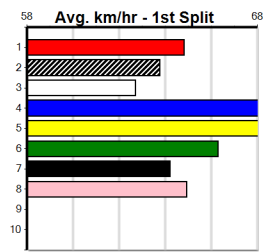

Sale
8
1:42PM
(VIC time)

PHILLIPSONS-SUPPORT COMMUNITY

Distance: 435m, Race Type: Free For All, Total Prizemoney: $3,360
1st: $2,250, 2nd: $690, 3rd: $345, 4th: $75

LAMIA MILA (4) has been enormous since resuming from a spell and she is expected to light up the clock. SKINNY OLIVE (5) owns a ridiculous 24.22 PB here and she will get a nice cart across early on. DAINTREE DAMAGE (1) has a good record here.

Watchdog Tips: 4 5 1 6 **Bet:** Win 4

1

DAINTREE DAMAGE [3] **$4.60**

BK Dog **Oct-21** **Good record here, sizzles mid race, threat** **Sire: BERNARDO** **Dam: CHUNK OF LOVE** **Trainer: Ronald Winter (Denison)**

Owner(s): R Winter
Winning Distances: < 300m (0) 300 - 399m (7) 400 - 499m (7) 500 - 599m (0) 600 - 699m (0) > 700m (0)
Winning Weights: 31.2(1) 31.7(1) 32.1(1) 33.2(1) 33.3(1) 33.7(3) 33.8(1) 34.2(1) 34.3(1) 34.5(2) 34.6(1)

1st	2nd	3rd	4th	5th	6th	7th	8th
1st (1) 34.5 390 BAL R10 24-Apr-24 22.25 22.02 0.50L MY BOY ROBERT (22.28) M/22 . . . . . 8.53 $1.50 X45							
4th (6) 34.7 450 TRA R6 01-May-24 24.97 24.86 1.75L BANJO ONE STRING (24.86) Q/343 . . . SW . 6.62 $6.70 X45							
2nd (1) 34.7 300 HVL R11 05-May-24 16.93 16.69 1.5L TROPIC MAN (16.82) M/5 . . . . . 3.99 $7.90 X45							
3rd (7) 34.8 450 TRA R6 10-May-24 24.82 24.65 2.50L REEMA BALE (24.65) M/111 . . . . . 6.56 $4.10 X45							
6th (5) 34.5 300 HVL R4 26-May-24 17.10 16.71 3.00L LOOK I'M FLYING (16.89) S/5 . . . . . 3.96 $8.50 X45							
1st (8) 34.2 350 TRA R10 31-May-24 19.59 19.59 4.00L ROYAL MINT (19.87) M/21 . . . . . 6.57 $1.70 X45							
4th (4) 34.0 400 WGL R6 06-Jun-24 22.80 22.39 6.00L SKINNY OLIVE (22.39) M/74 . . . . . 8.68 $7.40 SH							
2nd (6) 34.2 395 TRA R5 14-Jun-24 22.23 21.79 5.50L HI THERE FRANK (21.88) M/533 . . . . . 3.84 $2.50 SH							

Last 3 wins NOT included above

1st (3) 34.3 390 BAL R10 20-Mar-24 21.94 21.94 2.25L MISS HAZEL (22.10) M/32 . . . . . 8.41 $3.60 5
1st (4) 34.6 400 WGL R11 02-Apr-24 22.63 22.51 1.00L SON OF CINDY (22.69) M/22 . . . . . 8.39 $2.20 X45
1st (3) 34.5 435 SLE R7 07-Apr-24 24.53 24.50 2.00L GALLOPING JIMMY (24.65) M/321 . . . . . 5.21 $2.40 X34

Box History

Bx	1st	2nd	3rd	4th	5th	6th	7th	8th
1	2	2						
2	1	1		1				
3	5	2	4					
4	1	1	1	3				1
5	1	1	2		1	1	2	
6	2	1	1	2	1			
7	1	2	2			2		
8	1	3		1				

Prize Best $50293.75
Starts 24.39(3)-3/12/23
Trk/Dts 54-14-13-10
APM 7-2-2-2 20548