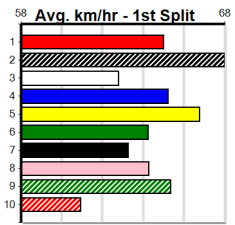

SPORTSBET HT1 (250+ RANK)

Distance: 400m, Race Type: S/E Heat, Total Prizemoney: $1,530
1st: $1,000, 2nd: $320, 3rd: $160, 4th: $50

1

3:09PM
(VIC time)

GOT RHYTHM (1) resumes from a spell and he is a classy type when on song. Drawn to lead, no excuses. INVICTUS BLUE (6) has a good record here and he should be prominent throughout. BLITZ (4) can run a cheeky race.

Watchdog Tips: **1** **6** **4** **8** **Bet:** **Win 1**