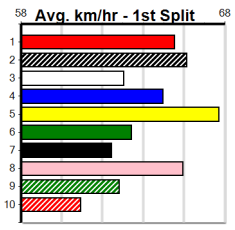

SPORTSBET HT2 (250+ RANK)

Distance: 400m, Race Type: S/E Heat, Total Prizemoney: $1,530
1st: $1,000, 2nd: $320, 3rd: $160, 4th: $50

ASTON PERK (2) has been luckless since his top 25.20 Shepparton win and he will find this easier.
RAPIDFIRE JAYDA (8) is armed with a nice turn of foot and she can stay wide in her races. GOLD
VENOM (1) is showing some promise

Watchdog Tips: 2 8 1 6 Bet: Box Trifecta 1,2,6,8 ($10 for 41.67%)

Main table containing race details for 9 races, including horse names, trainers, odds, and winning boxes. Races include Gold Venom, Aston Perk, Alcaraz, Dream on Allan, Especial Digger, Jason Rose, Black Pink, Rapidfire Jayda, and Chi-foose.