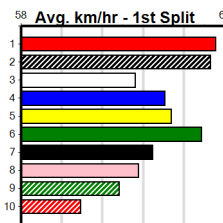

SPORTSBET HT11 (250+ RANK)

Distance: 400m, Race Type: S/E Heat, Total Prizemoney: $1,530
1st: $1,000, 2nd: $320, 3rd: $160, 4th: $50

GALLOPING JIMMY (2) led for a long way here two runs back and this is a big drop in class. FIRE FEATHER (5) was a strong 22.81 winner here in November and she just needs luck early on. HARLEY (6) has pace to burn

Watchdog Tips: 2 5 6 4 Bet: Win 2

Main table containing race details for 9 races, including horse names, trainers, odds, and winning boxes.