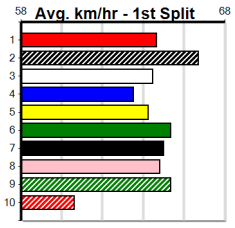

SPORTSBET HT9 (250+ RANK)

Distance: 400m, Race Type: S/E Heat, Total Prizemoney: \$1,530
1st: \$1,000, 2nd: \$320, 3rd: \$160, 4th: \$50

9

6:02PM

(VIC time)

CORINTHIAN (7) showed a devastating turn of foot in his 24.28 Sale win and he looks suited once again. ASTON PAYCHECK (5) has pace to burn and he just needs a little room in the early stages. JUMBUK DAMIEN (8) is more than capable.