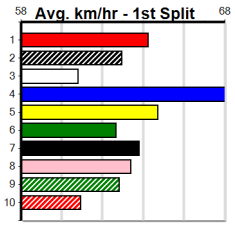

SPORTSBET HT7 (250+ RANK)

Distance: 400m, Race Type: S/E Heat, Total Prizemoney: $1,530
1st: $1,000, 2nd: $320, 3rd: $160, 4th: $50

7

5:19PM
(VIC time)

ROWDY'S BEAST (7) is far better than her past few runs and she will appreciate the drop in class.
SPEEDY RIOT (5) has been placed in two of his past three and he can come out running. HOT SPOT (8) is never too far away

Watchdog Tips: **7** **5** **8** **1** Bet: **Win 7**