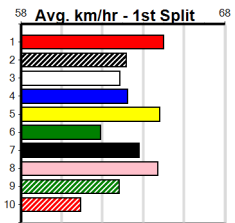

SPORTSBET HT12 (250+ RANK)

Distance: 400m, Race Type: S/E Heat, Total Prizemoney: $1,530
1st: $1,000, 2nd: $320, 3rd: $160, 4th: $50

KELLY JANE (8) has been racing well in stronger company of late and she is drawn to get all the breaks. BOMBSHELL BANJO (2) was impressive at Sale two runs back and she can come out running. AUSSIE SUPREME (1) is more than capable

Watchdog Tips:

8

2

1

6

Bet:

Win 8