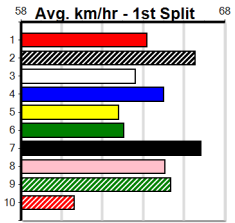

SPORTSBET HT4 (250+ RANK)

Distance: 400m, Race Type: S/E Heat, Total Prizemoney: \$1,530
1st: \$1,000, 2nd: \$320, 3rd: \$160, 4th: \$50

4

4:17PM

(VIC time)

FLEX FOR ME (7) was simply brilliant when placed here last time and a clear run early can see him score with ease. NACHO PROBLEM (1) returned to form last start and he should be in the firing line throughout. BIG TRUCKER (4) has claims