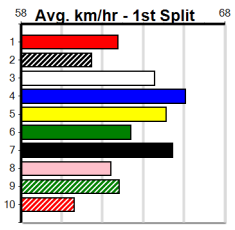

SPORTSBET HT3 (250+ RANK)

Distance: 400m, Race Type: S/E Heat, Total Prizemoney: \$1,530
1st: \$1,000, 2nd: \$320, 3rd: \$160, 4th: \$50

3

3:57PM

(VIC time)

SPICY ASSASSIN (3) has been racing well against some good company of late and he should find this easier. MINH JACK (1) was impressive last time and he is drawn to settle near the speed. AMBANI (8) is racing with great confidence.