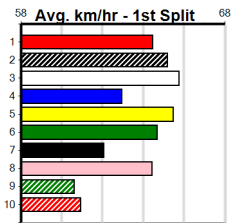

SPORTSBET HT5 (250+ RANK)

Distance: 400m, Race Type: S/E Heat, Total Prizemoney: \$1,530
1st: \$1,000, 2nd: \$320, 3rd: \$160, 4th: \$50

5

4:37PM
(VIC time)

CHESTER CAMPBELL (8) has won three on the spin in powerful fashion and he is ideally drawn out wide. OUR VISION (2) owns a slick 22.69 PB here and she will be in the firing line from the outset. HIGH FINANCE (3) is racing with confidence.