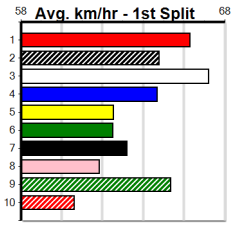

SPORTSBET HT6 (250+ RANK)

Distance: 400m, Race Type: S/E Heat, Total Prizemoney: $1,530
1st: $1,000, 2nd: $320, 3rd: $160, 4th: $50

6

4:52PM
(VIC time)

HEYFIELD HONEY (1) showed plenty of promise in her first prep and she is expected to fire fresh.
TENSION HEAD (3) is better than his form indicates and he is two of two over this track distance.
OUR MABEL (5) must be respected

Watchdog Tips: **1** **3** **5** **2** Bet: **Win 1**