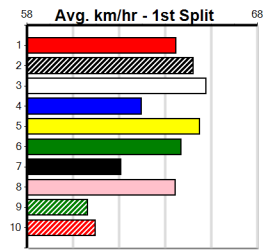

SPORTSBET HT5 (250+ RANK)

Distance: 400m, Race Type: S/E Heat, Total Prizemoney: $1,530
1st: $1,000, 2nd: $320, 3rd: $160, 4th: $50

CHESTER CAMPBELL (8) has won three on the spin in powerful fashion and he is ideally drawn out wide. OUR VISION (2) owns a slick 22.69 PB here and she will be in the firing line from the outset. HIGH FINANCE (3) is racing with confidence.

Watchdog Tips: 8 2 3 4 Bet: Win 8

Form Box Wgt Dist Track Date Time BON Margin 1st/2nd (Time) PIR Checked Comment W/R Split 1 S/P Grade
1 DAZZLER [5] Talented but can be hit or miss early, place $5.00
BK Dog Sep-20 Sire: MOREIRA Dam: SHE'S PERFECT Trainer: Robert Cunningham (Devon Mead)
Owner(s): Ryino Racing (SYN), M Ryan, D Ryan
Winning Distances: < 300m (0) 300 - 399m (0) 400 - 499m (7) 500 - 599m (1) 600 - 699m (0) > 700m (0)
Winning Weights: 32.5(1) 32.9(2) 33.0(1) 33.1(1) 33.2(2) 33.3(1)
8th (3) 33.2 350 HVL R5 25-Aug-24 19.76 18.71 7.00L SCOTLAND YARD (19.30) S/8 . . . SW . 6.87 $57.10 5
1st (6) 33.0 400 WGL R6 29-Aug-24 23.00 23.00 3.25L JOE GEM (23.22) M/21 . . . . . 8.48 $6.60 T3-5
7th (5) 33.0 460 WGL R8 10-Sep-24 26.47 26.03 5.00L PRETTY CAPRI (26.14) S/887 . . . . . 6.79 $41.90 X45
3rd (3) 32.9 400 WGL R5 29-Oct-24 23.04 22.29 7.00L MORE BEER PLEASE (22.57) M/43 . . . . . 8.52 $35.50 5
6th (5) 33.5 400 WGL R11 08-Nov-24 22.89 22.38 5.50L ACACIA ROCKET (22.53) M/66 . . . . . 8.50 $31.00 5
5th (8) 33.2 400 WGL R11 19-Nov-24 23.04 22.27 11.00 HERE COMES BLUE (22.27) M/55 . . . . . 8.64 $24.90 5
3rd (3) 33.9 400 WGL R12 29-Nov-24 23.13 22.61 6.50L MAJOR FRANKY (22.68) M/65 . . . . . 8.70 $4.60 5
Last 3 wins NOT included above
1st (6) 32.9 525 MEP R5 22-Nov-23 30.48 30.08 0.50L SCARLETT EXPRESS (30.50) M/1111 . . . . . 5.17 $4.50 5
1st (8) 33.3 460 WGL R6 18-Apr-24 26.19 26.19 2.25L MISS DAICOS (26.34) M/311 . . . SW . 6.61 $1.50 T3-5
1st (4) 32.9 460 WGL R5 07-May-24 26.44 26.07 1.00L BIG LEX (26.51) M/844 . . . V60 . 6.84 $6.70 5

2 OUR VISION [5] Handy PB here, can clear the red early, danger $3.60
BK Bitch Dec-22 Sire: BERNARDO Dam: DENISE'S VISION Trainer: Jason Sharp (Lara)
Owner(s): The Milkmen (SYN), C Dalli, J Russo
Winning Distances: < 300m (0) 300 - 399m (0) 400 - 499m (4) 500 - 599m (0) 600 - 699m (0) > 700m (0)
Winning Weights: 27.0(1) 27.1(1) 27.2(1) 27.5(1)
8th (2) 26.9 400 WGL R4 03-Oct-24 23.37 22.58 8.00L BLACK TYCOON (22.82) M/57 . . . . . 8.68 $1.40 T3-6
4th (5) 27.4 390 BAL R3 11-Nov-24 22.97 22.11 4.25L KISS ME RUBY (22.68) M/44 . . . . . 8.71 $2.80 T3-6
1st (4) 27.5 400 GEL R3 19-Nov-24 22.89 22.65 4.25L RIVERDALE TURBO (23.19) Q/11 . . . . . 8.46 $3.70 6G
3rd (7) 27.4 390 WBL R11 25-Nov-24 22.53 22.27 0.75L CAESARS PALACE (22.48) M/22 . . . . . 8.64 $1.50 5
2nd (2) 27.5 400 GEL R8 03-Dec-24 22.91 22.66 0.50L THAT'S A BOODIE (22.89) Q/21 . . . . . 8.60 $2.20 T3-5
1st (3) 27.1 400 WGL R11 12-Dec-24 22.69 22.69 2.00L SODA DUKE (22.82) M/21 . . . . . 8.39 $5.30 T3-RW
2nd (4) 26.7 390 WBL R13 19-Dec-24 22.41 21.82 1.75L HENRY BALE (22.30) M/43 . . . . . 8.78 $2.90 5
8th (3) 27.3 410 HOR R10 27-Dec-24 24.35 23.28 15.00 DRAGONELLE (23.37) M/55 . . . . . 10.90 $6.20 5
Last 3 wins NOT included above
1st (4) 27.0 400 WGL R1 25-Jul-24 23.18 23.01 2.75L SONGKRAN (23.36) Q/21 . . . . . 8.45 $2.20 T3-M
1st (7) 27.2 400 GEL R9 20-Aug-24 22.66 22.49 1.00L GO NOW (22.73) Q/11 . . . . . 8.38 $4.50 7