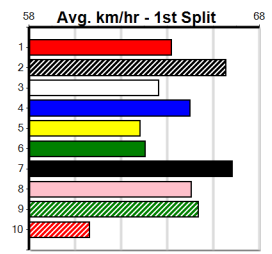

SPORTSBET HT4 (250+ RANK)

Distance: 400m, Race Type: S/E Heat, Total Prizemoney: $1,530
1st: $1,000, 2nd: $320, 3rd: $160, 4th: $50

FLEX FOR ME (7) was simply brilliant when placed here last time and a clear run early can see him score with ease. NACHO PROBLEM (1) returned to form last start and he should be in the firing line throughout. BIG TRUCKER (4) has claims

Watchdog Tips: 7 1 4 2 Bet: Win 7

Form Box Wgt Dist Track Date Time BON Margin 1st/2nd (Time) PIR Checked Comment W/R Split 1 S/P Grade

NACHO PROBLEM [5] Dominant last time, well drawn, main danger $3.20
RF Dog May-22 Sire: FLYING RICCIARDO Dam: I'M POPPY
Trainer: Danielle Smith (Lara)
Winning Distances: < 300m (0) 300 - 399m (0) 400 - 499m (5) 500 - 599m (0) 600 - 699m (0) > 700m (0)
Winning Weights: 31.1(1) 31.3(1) 31.4(1) 31.7(2)
5th (8) 31.8 400 GEL R12 27-Sep-24 22.84 22.22 4.50L PARIS BALE (22.53) S/55 . . . 8.55 $6.70 5
5th (6) 31.9 450 BAL R7 30-Sep-24 25.76 25.48 4.00L THANK YOU TOMMY (25.48) M/664 . . . SW . . . 6.84 $3.90 T3-5
1st (4) 31.7 410 HOR R4 08-Oct-24 23.46 23.26 2.00L NO RESTRICTIONS (23.60) M/32 . . . . . 10.35 $9.50 5H
7th (7) 32.0 410 HOR R11 15-Oct-24 23.52 22.86 9.50L CHEAP RED WINE (22.86) S/77 . . . . . 10.61 $19.10 5F
2nd (1) 31.9 460 GEL R6 25-Oct-24 26.02 25.63 2.00L MOCK FISH (25.89) M/222 . . . . . 6.58 $58.00 SH
7th (7) 32.0 460 GEL R8 02-Nov-24 26.22 25.53 8.50L BORACAY STORM (25.63) M/777 . . . . . 6.67 $125.20 SF
4th (7) 31.2 450 BAL R11 11-Dec-24 25.57 24.92 3.25L KENSINGTON FLYER (25.36) M/444 . . . . . 6.67 $7.00 5
1st (7) 31.4 460 GEL R6 20-Dec-24 26.01 25.94 1.25L PAW ALEXIS (26.08) Q/111 . . . . . 6.59 $3.10 5
Last 3 wins NOT included above
1st (3) 31.1 425 BEN R2 12-Jul-24 24.33 23.86 0.75L MEPUNGA ROCKY (24.37) M/321 . . . . . 6.68 $5.40 MH
1st (7) 31.7 460 GEL R3 26-Jul-24 26.13 25.91 1.75L PAW WHISTLER (26.24) M/211 . . . . . 6.64 $4.10 X67H
1st (2) 31.3 450 WBL R4 08-Aug-24 25.39 25.35 2.25L HOT SAKI (25.55) Q/111 . . . . . 6.67 $1.70 X67H

Box History
Bx 1st 2nd 3rd 4th 5th 6th 7th 8th
1 1 1 1 1 1 1 1
2 1 1 1 1 1 1 1
3 1 1 1 1 1 1 1
4 1 1 1 1 1 1 1
5 1 1 1 1 1 1 1
6 2 1 1 1 1 2 1
7 2 1 1 1 1 3 1
8 2 1 1 1 1 1 1
Prize Best $16405.00
Starts FSTD
Trk/Dts 30-5-5-5
APM 0-0-0-0 7882