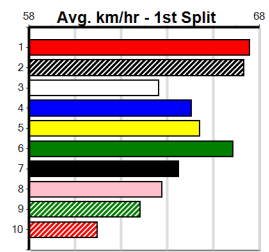

SPORTSBET HT11 (250+ RANK)

Distance: 400m, Race Type: S/E Heat, Total Prizemoney: $1,530
1st: $1,000, 2nd: $320, 3rd: $160, 4th: $50

GALLOPING JIMMY (2) led for a long way here two runs back and this is a big drop in class. FIRE FEATHER (5) was a strong 22.81 winner here in November and she just needs luck early on. HARLEY (6) has pace to burn

Watchdog Tips: 2 5 6 4 Bet: Win 2

DISCO GIZMO [5] Placed in only one of four here, prefer to watch $12.00
BK Dog Apr-22 Sire: GET IT GIZMO Dam: WONDERFUL WORLD
Trainer: Joseph Sultana (Trafalgar East)
Winning Distances: < 300m (0) 300 - 399m (3) 400 - 499m (0) 500 - 599m (0) 600 - 699m (0) > 700m (0)
Winning Weights: 28.8(1) 28.9(1) 29.0(1)
4th (1) 28.8 300 HVL R3 27-Sep-24 17.33 16.87 7.00L QUEEN KATE (16.87) S/3 . . . 4.00 $13.50 T3-7
2nd (2) 28.9 300 HVL R3 02-Oct-24 17.17 16.91 0.50L TAILS OF JONNY (17.14) M/3 . . . SW . . . 3.96 $4.40 7
1st (3) 28.8 300 HVL R9 09-Oct-24 17.17 16.85 0.25L CACHI (17.18) M/2 . . . . . 4.02 $2.40 X67
1st (1) 29.0 350 HVL R6 11-Oct-24 19.79 19.42 3.5L CRUISING AMY (20.03) M/1 . . . SW . . . 6.65 $2.40 T3-RW
5th (3) 29.1 350 HVL R6 18-Oct-24 19.87 19.53 2.75L BANDERILLERO (19.69) M/1 . . . . . 6.59 $19.70 T3-5
8th (7) 28.8 400 WGL R7 31-Oct-24 23.80 22.67 15.00L SPICY SIREN (22.81) M/48 . . . . . 8.67 $22.90 T3-5
8th (7) 28.7 350 HVL R5 17-Nov-24 20.24 19.04 6.00L RAGING COOPER (19.84) M/4 . . . . . 6.64 $58.10 5
8th (5) 28.8 300 HVL R2 15-Dec-24 17.14 16.49 9.00L HIGH END CASH (16.54) M/6 . . . . . 3.99 $64.10 5H
Last 3 wins NOT included above
1st (2) 28.9 300 HVL R1 21-Jun-24 17.32 16.81 1.25L CHEWBACCA (17.39) M/1 . . . SW . . . 4.01 $1.90 T3-M

GALLOPING JIMMY [4] *** SCRATCHED *** $2.80
BK Dog Oct-21 Sire: ASTON DEE BEE Dam: CRUZIN'
Trainer: Robert Conway (Bunyip)
Winning Distances: < 300m (0) 300 - 399m (2) 400 - 499m (8) 500 - 599m (0) 600 - 699m (0) > 700m (0)
Winning Weights: 30.8(3) 30.9(1) 31.0(1) 31.3(1) 31.4(2) 31.8(2)
5th (2) 31.3 400 WGL R10 30-Aug-24 22.89 22.57 3.00L ASTON CORLEONE (22.70) M/44 . . . . . 8.42 $3.40 FFA
5th (5) 31.1 400 WGL R7 06-Sep-24 22.97 22.54 3.75L SHORT AND STUMPY (22.71) M/44 . . . . . 8.40 $8.50 FFA
5th (7) 31.0 400 WGL R7 24-Sep-24 22.72 22.39 4.75L AT MY COMMAND (22.39) M/54 . . . . . 8.43 $14.30 X34
8th (1) 31.4 435 SLE R6 29-Sep-24 25.45 24.44 14.00L FUNNY OLD FELLOW (24.53) S/478 . . . . . 5.31 $6.30 X34
6th (4) 32.2 390 BAL R14 13-Nov-24 22.80 22.11 10.00L BOURBON BULLET (22.11) Q/36 . . . . . 8.44 $4.40 5
4th (8) 32.4 400 WGL R6 06-Dec-24 22.82 22.44 5.50L TOMMY TEQUILA (22.44) M/23 . . . . . 8.21 $5.40 X34
3rd (8) 32.4 400 WGL R7 10-Dec-24 22.71 22.39 3.5L HERE COMES MILLI (22.48) M/11 . . . . . 8.29 $6.60 X34
5th (5) 32.7 400 WGL R10 17-Dec-24 23.18 22.26 7.50L ZORBAS BALE (22.68) Q/11 . . . VO . . . 8.25 $9.90 X45
Last 3 wins NOT included above
1st (8) 31.0 400 WGL R12 09-Jul-24 22.99 22.52 3.75L DAN DAN (23.25) M/11 . . . . . 8.27 $3.00 5
1st (3) 30.8 400 WGL R7 02-Aug-24 22.65 22.57 1.75L BRING YOUR BEST (22.76) M/11 . . . SW . . . 8.27 $17.30 FFA
1st (5) 30.8 400 WGL R3 06-Aug-24 22.76 22.37 1.00L SUMMER KOBIE (22.82) Q/21 . . . . . 8.29 $5.40 X45