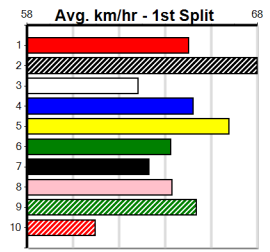

SPORTSBET HT1 (250+ RANK)

Distance: 400m, Race Type: S/E Heat, Total Prizemoney: $1,530
1st: $1,000, 2nd: $320, 3rd: $160, 4th: $50

GOT RHYTHM (1) resumes from a spell and he is a classy type when on song. Drawn to lead, no excuses. INVICTUS BLUE (6) has a good record here and he should be prominent throughout. BLITZ (4) can run a cheeky race.

Watchdog Tips: 1 6 4 8 Bet: Win 1

Form Box Wgt Dist Track Date Time BON Margin 1st/2nd (Time) PIR Checked Comment W/R Split 1 S/P Grade
GOT RHYTHM [5] Resuming, class act when on song, should fire $1.90
Owner(s): R Bean Apr-21 Sire: BERNARDO Dam: SUNSET SENORITA Trainer: Bryan Sykes (Beaconsfield Upper)
Winning Distances: < 300m (0) 300 - 399m (0) 400 - 499m (8) 500 - 599m (3) 600 - 699m (0) > 700m (0)
Winning Weights: 31.1(1) 31.5(2) 31.7(1) 31.8(1) 32.2(2) 32.5(1) 32.7(2) 33.1(1)
7th (3) 32.5 530 APK R7 18-Apr-24 31.37 30.24 17.00 RIOT ROOSTER (30.24) 5.48 $12.00 O
4th (8) 32.3 530 APK R10 02-May-24 31.01 30.51 4.50L SUPREME SWORD (30.69) 5.30 $2.70 5H
3rd (8) 32.1 530 APK R8 09-May-24 30.69 30.43 3.75L ROTTEN RONNIE (30.43) 5.31 $11.00 5F
2nd (8) 32.1 395 MBR R4 02-Jun-24 22.66 22.36 2.25L OPELLA (22.49) 5.16 $1.25 5
4th (5) 32.5 455 MBR R9 09-Jun-24 25.96 25.51 6.50L FANTASTIC SPIKE (25.51) 8.17 $5.50 5
3rd (5) 32.5 395 MBR R4 08-Sep-24 22.77 22.47 3.5L VICTORY CLUB (22.53) 5.20 $3.80 X45
2nd (2) 32.6 510 SLE R8 20-Oct-24 28.98 28.85 2.00L MADALIA ZOOM (28.85) M/111 9.11 $7.10 X45
7th (3) 32.6 510 SLE R8 27-Oct-24 29.26 28.69 8.50L JOROGUMO (28.69) M/125 9.05 $5.90 X45
Last 3 wins NOT included above
1st (6) 32.5 515 SAN R3 05-Oct-23 29.66 29.62 6.00L BLINK YOU LOSE (30.05) M/2221 5.10 $3.40 5F
1st (7) 33.1 525 MEA R4 27-Jan-24 30.17 29.94 2.75L KISAUNI (30.36) M/2111 5.15 $5.00 5
1st (8) 32.7 500 BEN R10 02-Feb-24 27.77 27.77 6.50L ROJO SILVER FOX (28.20) Q/111 6.50 $1.30 5

MAGIC BEE [5] Needs to lead, suspect late, prefer to watch $7.50
Owner(s): P Pollutro Aug-20 Sire: BERNARDO Dam: CINDEEN JATES Trainer: Aaron Farley (Churchill)
Winning Distances: < 300m (0) 300 - 399m (4) 400 - 499m (5) 500 - 599m (0) 600 - 699m (0) > 700m (0)
Winning Weights: 26.9(1) 27.0(1) 27.2(1) 27.3(1) 27.6(2) 27.9(2) 28.0(1)
4th (2) 27.7 400 WGL R4 29-Oct-24 22.99 22.29 2.50L TOMMY FROM MARS (22.82) Q/22 8.32 $9.20 5NP
7th (3) 28.0 400 WGL R3 08-Nov-24 23.26 22.38 5.50L ESPECIAL DIGGER (22.90) M/22 8.41 $12.80 VET
2nd (2) 27.8 400 GEL R12 22-Nov-24 22.99 22.27 0.50L OUTSMART (22.96) Q/11 8.33 $6.00 5
2nd (2) 27.9 400 WGL R8 28-Nov-24 23.12 22.74 1.5L PARIS CALLING (23.03) M/11 8.45 $10.00 T3-5
2nd (8) 27.9 400 WGL R12 06-Dec-24 22.77 22.44 0.75L MICK SAYS SO (22.72) M/11 8.26 $30.60 VET
7th (5) 28.4 400 WGL R5 10-Dec-24 23.50 22.39 13.00 RYDER'S MAGIC (22.60) Q/23 8.36 $5.90 5
7th (5) 28.3 400 WGL R12 17-Dec-24 23.24 22.26 8.50L RADEBE (22.68) Q/14 8.35 $25.40 5
2nd (7) 28.0 300 HVL R12 29-Dec-24 16.87 16.51 0.75L TARYN'S BLUE (16.83) M/1 3.90 $31.50 5
Last 3 wins NOT included above
1st (5) 27.9 400 WGL R7 13-Apr-24 22.96 22.82 0.50L MUM SAID ALBERT (22.98) M/11 8.36 $2.70 5
1st (8) 28.0 400 WGL R5 27-Jun-24 23.10 22.85 1.25L BRENDEN (23.18) M/11 8.31 $2.60 5
1st (8) 27.9 400 GEL R4 02-Jul-24 22.91 22.88 1.00L OCCIPITAL (22.97) Q/11 8.31 $2.50 5