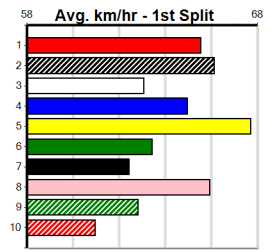

SPORTSBET HT2 (250+ RANK)

Distance: 400m, Race Type: S/E Heat, Total Prizemoney: $1,530
1st: $1,000, 2nd: $320, 3rd: $160, 4th: $50

ASTON PERK (2) has been luckless since his top 25.20 Shepparton win and he will find this easier.
RAPIDFIRE JAYDA (8) is armed with a nice turn of foot and she can stay wide in her races. GOLD
VENOM (1) is showing some promise

Watchdog Tips: 2 8 1 6 Bet: Box Trifecta 1,2,6,8 ($10 for 41.67%)

Form Box Wgt Dist Track Date Time BON Margin 1st/2nd (Time) PIR Checked Comment W/R Split 1 S/P Grade
GOLD VENOM [6] Showing promise, has the good draw, threat $6.00
Owner(s): R Marriner Feb-22 Sire: CATCH THE THIEF Dam: SUPREME OUTLAW Trainer: Reginald Marriner (Lalor)
Winning Distances: < 300m (0) 300 - 399m (1) 400 - 499m (0) 500 - 599m (1) 600 - 699m (0) > 700m (0)
Winning Weights: 30.2(1) 30.3(1)
5th (8) 30.5 400 GEL R1 02-Nov-24 23.57 22.24 12.00 MY BOY PARKER (22.75) M/45 . . . VO . . . 8.74 $6.40 M
3rd (5) 30.4 390 SHP R1 07-Nov-24 22.64 22.26 3.5L LISSY LOULOU (22.42) M/33 . . . . 8.60 $9.80 T3-M
2nd (8) 30.7 525 MEP R2 20-Nov-24 30.69 30.03 6.50L FUJJI APPLE (30.26) M/2222 . . . . 5.24 $24.20 M
1st (8) 30.2 525 MEP R1 27-Nov-24 31.08 30.02 0.10L ASTON ELIJAH (31.09) S/5222 . . . . . SW . . . . . 5.26 $9.30 M
5th (8) 30.5 525 MEP R9 04-Dec-24 30.79 29.74 8.50L COOPER'S LEGACY (30.21) M/3334 . . . . 5.19 $40.30 7
2nd (8) 30.3 500 BEN R9 18-Dec-24 28.93 28.15 0.75L REBEL THINKER (28.88) M/521 . . . . 6.69 $2.60 T3-7
3rd (5) 30.0 350 HVL R9 22-Dec-24 19.62 19.02 2.75L SODA DUKE (19.44) M/3 . . . . 6.63 $61.00 X67
1st (7) 30.3 350 HVL R9 27-Dec-24 19.88 19.51 0.50L RAVEN OWEN (19.90) Q/1 . . . . 6.65 $2.80 T3-7
Last 3 wins NOT included above
Prize Best $4570.00 FSH
Starts 11-2-2-3 0-0-0-0
Trk/Dts . . . . .
APM 3956

ASTON PERK [5] No luck of late, this is easier, hard to hold out $2.50
Owner(s): R Borda Jan-23 Sire: FERNANDO BALE Dam: ASTON REWARD Trainer: Mark McClelland (Lovely Banks)
Winning Distances: < 300m (0) 300 - 399m (0) 400 - 499m (2) 500 - 599m (1) 600 - 699m (0) > 700m (0)
Winning Weights: 31.2(2) 31.3(1)
2nd (6) 31.5 460 WGL R3 04-Nov-24 26.17 25.64 1.25L ASTON AMISHA (26.09) M/212 . . . . 6.57 $2.50 X67
6th (2) 31.3 460 WGL R4 08-Nov-24 26.31 25.55 5.50L ONCE MORE (25.94) M/433 . . . . 6.62 $2.50 X67
4th (7) 31.2 460 WGL R9 12-Nov-24 26.04 25.65 4.00L SHORT STRAW TREV (25.76) Q/122 . . . . 6.43 $11.30 X67
1st (1) 31.2 450 SHP R5 16-Nov-24 25.20 25.20 1.25L JAIMANDY FRANK (25.27) Q/111 . . . . 6.58 $2.10 X67
6th (1) 31.6 510 SLE R6 01-Dec-24 29.34 28.48 8.50L COSMIC REWARD (28.78) Q/235 . . . . 9.07 $2.10 RWH
3rd (2) 31.3 450 SHP R7 12-Dec-24 25.47 25.33 1.25L STAPLETON (25.39) Q/111 . . . . . SW 6.54 $1.40 5
4th (2) 30.8 520 GEL R7 20-Dec-24 30.75 30.32 6.50L MEPUNGA ROCKY (30.32) Q/2233 . . . . 5.38 $9.80 RW
7th (5) 30.2 450 SHP R7 30-Dec-24 25.86 25.00 6.50L PAW MANTRA (25.41) M/337 . . . . 6.68 $21.90 RWH
Last 3 wins NOT included above
1st (4) 31.2 435 SLE R3 09-Oct-24 24.48 24.13 5.50L DEMOLISH (24.86) M/111 . . . . . SW . . . . . 5.24 $2.80 M
1st (3) 31.3 510 SLE R7 30-Oct-24 29.06 28.98 6.50L BALLYMAC STORM (29.49) Q/111 . . . . . SW 9.07 $1.90 X67
Prize Best $5075.00 FSTD
Starts 14-3-1-2
Trk/Dts 0-0-0-0
APM 3474