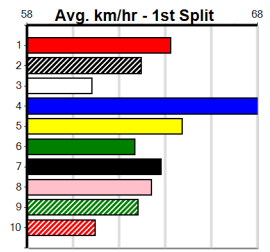

SPORTSBET HT7 (250+ RANK)

Distance: 400m, Race Type: S/E Heat, Total Prizemoney: $1,530
1st: $1,000, 2nd: $320, 3rd: $160, 4th: $50

ROWDY'S BEAST (7) is far better than her past few runs and she will appreciate the drop in class.
SPEEDY RIOT (5) has been placed in two of his past three and he can come out running. HOT SPOT (8) is never too far away

Watchdog Tips: 7 5 8 1 Bet: Win 7

REDEEMER BELLE [6] Down on confidence but has talent, respect $6.00
Owner(s): D Smith
Winning Distances: < 300m (0) 300 - 399m (2) 400 - 499m (0) 500 - 599m (0) 600 - 699m (0) > 700m (0)
Box History table and Prize Best Starts table included.

CHRISSY HAND [5] Needs to lead, will cop pressure, next time $7.50
Owner(s): R Haines
Winning Distances: < 300m (0) 300 - 399m (0) 400 - 499m (3) 500 - 599m (0) 600 - 699m (0) > 700m (0)
Box History table and Prize Best Starts table included.

LADY MONTANA [6] BIKS Poor strike rate here, likely to get crowded early $21.00
Owner(s): L Repici
Winning Distances: < 300m (0) 300 - 399m (1) 400 - 499m (1) 500 - 599m (0) 600 - 699m (0) > 700m (0)
Box History table and Prize Best Starts table included.

WHY NOT BRYCE [5] Just not racing well enough, out of his depth $12.00
Owner(s): G Carter
Winning Distances: < 300m (0) 300 - 399m (6) 400 - 499m (4) 500 - 599m (0) 600 - 699m (0) > 700m (0)
Box History table and Prize Best Starts table included.

SPEEDY RIOT [5] Placed in 2 of his past 3, early pace, danger $4.00
Owner(s): GLENORE (SYN), G Fullerton, N Fullerton, K Fullerton, D Fullerton, D Reid, D Reid, J Somerville
Winning Distances: < 300m (0) 300 - 399m (0) 400 - 499m (5) 500 - 599m (0) 600 - 699m (0) > 700m (0)
Box History table and Prize Best Starts table included.