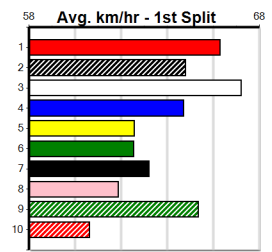

SPORTSBET HT6 (250+ RANK)

Distance: 400m, Race Type: S/E Heat, Total Prizemoney: $1,530
1st: $1,000, 2nd: $320, 3rd: $160, 4th: $50

HEYFIELD HONEY (1) showed plenty of promise in her first prep and she is expected to fire fresh.
TENSION HEAD (3) is better than his form indicates and he is two of two over this track distance.
OUR MABEL (5) must be respected

Watchdog Tips: 1 3 5 2 Bet: Win 1

HEYFIELD HONEY [6] Resuming, talented when right, expected to fire $2.40
Owner(s): D Rhodes
Winning Distances: < 300m (0) 300 - 399m (2) 400 - 499m (0) 500 - 599m (0) 600 - 699m (0) > 700m (0)
Box History table and race details.

JOE GEM (NSW)[5] Down on best form but is a classy type, respect $4.80
Owner(s): K Brew
Winning Distances: < 300m (0) 300 - 399m (2) 400 - 499m (13) 500 - 599m (2) 600 - 699m (0) > 700m (0)
Box History table and race details.

TENSION HEAD [4] No luck of late, unbeaten here, clear danger $5.00
Owner(s): JimKat Racing (SYN), J Holt, K Evans
Winning Distances: < 300m (0) 300 - 399m (2) 400 - 499m (6) 500 - 599m (1) 600 - 699m (0) > 700m (0)
Box History table and race details.

UNO PEANUT (QLD)[5] Beaten in both runs here, needs it easier $21.00
Owner(s): A Derubeis
Winning Distances: < 300m (0) 300 - 399m (10) 400 - 499m (0) 500 - 599m (0) 600 - 699m (0) > 700m (0)
Box History table and race details.

OUR MABEL [5] Good record here, can show early pace, threat $8.00
Owner(s): J Gieschen
Winning Distances: < 300m (0) 300 - 399m (0) 400 - 499m (5) 500 - 599m (0) 600 - 699m (0) > 700m (0)
Box History table and race details.