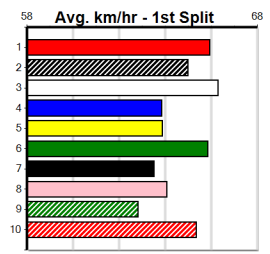

Warragul
10
6:24PM
(VIC time)

SPORTSBET HT10 (250+ RANK)

Distance: 400m, Race Type: S/E Heat, Total Prizemoney: $1,530
1st: $1,000, 2nd: $320, 3rd: $160, 4th: $50

MAYFAIR JILL (7) was smartly placed here three runs back and she can atone for her luckless runs since. SPICY SIREN (8) can come out running and she does her best racing here. OUR ELLIE (3) has a good record here.

Watchdog Tips: **7** **8** **3** **1** **Bet:** **Win 7**

1

FINANCIAL NEWS [7] **Placed in three of his past four, must keep safe** **$7.50**

BD Dog May-22 Sire: FERNANDO BALE Dam: FRONT PAGE NEWS Trainer: Natasha Fullerton (Long Gully)

Owner(s): F Cremona

Winning Distances: < 300m (0) 300 - 399m (1) 400 - 499m (0) 500 - 599m (0) 600 - 699m (0) > 700m (0)

Winning Weights: 32.4(1)

Run	Pos	Wgt	Dist	Track	Date	Time	BOB	Margin	1st/2nd (Time)	PIR	Checked	Comment	WR	Split 1	S/P	Grade
4th (5)	31.7	300	HVL	R3	06-Oct-24	17.18	16.60	4.50L	GUNAI DAISY (16.87)	M/6	.	.	.	3.99	$10.60	X67H
4th (8)	31.7	300	HVL	R2	13-Oct-24	16.89	16.51	3.25L	THIRTY SECONDS (16.67)	M/1	.	.	.	3.95	$16.90	X67F
2nd (8)	31.7	350	HVL	R2	20-Oct-24	19.79	19.25	1.25L	MATCHBOX FLAME (19.71)	Q/2	.	.	.	6.58	$3.40	X67
4th (1)	31.8	390	BAL	R12	24-Oct-24	22.60	22.08	5.00L	LITTLE DARL (22.26)	M/23	.	.	.	8.49	$8.20	7
2nd (1)	31.5	400	GEL	R3	22-Nov-24	22.72	22.27	2.25L	CUSTARD ART (22.57)	M/22	.	.	.	8.43	$22.60	X67
3rd (6)	31.6	300	HVL	R2	01-Dec-24	16.85	16.23	2.25L	SHOCK AND AWE (16.71)	M/2	.	.	.	3.95	$4.50	X67H
2nd (2)	31.8	390	SHP	R10	09-Dec-24	22.47	21.77	0.25L	GOT A MESSAGE (22.45)	Q/12	.	.	.	8.37	$4.70	X67
4th (2)	31.8	425	BEN	R2	13-Dec-24	24.35	23.66	6.00L	SNOWBALL ONE (23.95)	M/233	.	.	.	6.54	$16.90	X67

Last 3 wins NOT included above

Run	Pos	Wgt	Dist	Track	Date	Time	BOB	Margin	1st/2nd (Time)	PIR	Checked	Comment	WR	Split 1	S/P	Grade
1st (4)	32.4	390	SHP	R1	27-May-24	22.20	21.84	3.00L	SWEET BEGONIA (22.41)	Q/11	.	.	.	8.38	$14.00	M

Box History

Bx	1st	2nd	3rd	4th	5th	6th	7th	8th
1	1	1	1	1	1	1	1	1
2	1	1	1	1	1	1	1	1
3								
4	1							
5	1	1	1	1	1	1	1	1
6			1					
7								1
8	2		1					

Prize Best Starts Trk/Dts APM: $5120.00 FSH 13-1-5-1 0-0-0-0 2494