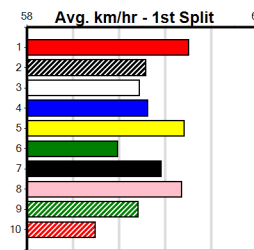

SPORTSBET HT12 (250+ RANK)

Distance: 400m, Race Type: S/E Heat, Total Prizemoney: $1,530
1st: $1,000, 2nd: $320, 3rd: $160, 4th: $50

KELLY JANE (8) has been racing well in stronger company of late and she is drawn to get all the breaks. BOMBSHELL BANJO (2) was impressive at Sale two runs back and she can come out running. AUSSIE SUPREME (1) is more than capable

Watchdog Tips: 8 2 1 6 **Bet:** Win 8

1

AUSSIE SUPREME [4] **Better than his past few runs, looks a threat** **$5.00**

RF Dog Oct-21 Sire: AUSSIE INFRARED Dam: DOUBLE SUPREME Trainer: Tony Tufo (Labertouche)

Owner(s): T Tufo

Winning Distances: < 300m (0) 300 - 399m (5) 400 - 499m (3) 500 - 599m (0) 600 - 699m (0) > 700m (0)

Winning Weights: 32.6(1) 32.8(1) 33.0(1) 33.1(2) 33.2(1) 33.3(1) 33.4(1)

Run	Pos	Wgt	Dist	Track	Date	Time	BOB	Margin	1st/2nd (Time)	PIR	Checked	Comment	WR	Split 1	S/P	Grade
6th	(7)	32.9	400	GEL	R5	13-Sep-24	23.13	22.65	4.00L INTREPID BALE (22.86)	S/67	.	.	.	8.62	$3.60	X45
1st	(8)	33.4	400	GEL	R12	20-Sep-24	22.79	22.35	1.00L TINKER GOOSE (22.83)	S/22	.	.	.	8.55	$3.70	5
3rd	(2)	33.3	460	GEL	R6	28-Sep-24	25.71	25.58	1.75L MEPUNGA OLLIE (25.59)	S/422	.	.	.	6.69	$32.00	X45
7th	(2)	33.4	515	SAN	R12	03-Oct-24	30.30	29.38	10.00 BARBIE ZEAL (29.62)	M/6667	.	.	.	5.22	$5.20	5
6th	(1)	33.6	460	WGL	R8	11-Oct-24	26.70	25.95	11.00 NO MORE GAMES (25.95)	S/666	.	.	.	6.72	$2.30	X45
7th	(3)	33.0	460	GEL	R9	18-Oct-24	26.57	26.00	8.50L SON OF CINDY (26.00)	S/677	.	V28	.	6.89	$48.20	5
5th	(5)	33.5	350	HVL	R6	22-Dec-24	19.71	19.02	4.00L IMANI (19.43)	M/4	.	.	.	6.65	$30.30	5
5th	(3)	33.6	350	HVL	R5	29-Dec-24	19.67	19.12	2.75L BRING YOUR BEST (19.48)	S/6	.	.	.	6.68	$5.30	5

Last 3 wins NOT included above

1st	(8)	33.3	400	WGL	R9	02-Jul-24	22.94	22.51	3.25L IMPERIAL SON (23.15)	M/11	.	.	.	8.36	$5.80	5
1st	(5)	33.2	460	WGL	R7	13-Aug-24	25.93	25.71	1.00L LUXFORD (25.99)	M/211	.	.	.	6.56	$7.60	5
1st	(7)	33.1	300	HVL	R9	25-Aug-24	16.62	16.50	2.50L OCEAN BURN (16.80)	M/8	.	.	.	4.00	$3.60	5H

Box History

Bx	1st	2nd	3rd	4th	5th	6th	7th	8th
1	1	3	1					
2	1		2	1	2		1	
3			1		1			2
4	1							
5	1	1			2			
6	1	3		3				
7	1	1	2	1		1		
8	2	3						

Prize Best Starts Trk/Dts APM $30751.88 22.94(8)-2/7/24 44-8-11-6 3-1-1-0 5746