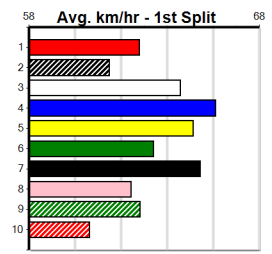

SPORTSBET HT3 (250+ RANK)

Distance: 400m, Race Type: S/E Heat, Total Prizemoney: $1,530
1st: $1,000, 2nd: $320, 3rd: $160, 4th: $50

SPICY ASSASSIN (3) has been racing well against some good company of late and he should find this easier. MINH JACK (1) was impressive last time and he is drawn to settle near the speed. AMBANI (8) is racing with great confidence.

Watchdog Tips: 3 1 8 7 Bet: Box Quinella 1,3,8 ($10 for 333.33%)

MINH JACK [5] Gutsy effort to score last time, danger if steps $4.80
RBD Dog Jan-23 Sire: TOMMY SHELBY Dam: MEPUNGA SPARKLE
Trainer: Jason Sharp (Lara)
Winning Distances: < 300m (0) 300 - 399m (2) 400 - 499m (1) 500 - 599m (0) 600 - 699m (0) > 700m (0)
Winning Weights: 30.8(1) 31.1(1) 31.5(1)
Box History table and Prize Best Starts Trk/Dts APM

DUSTY OLD ROAD [5] Can unwind a strong finish, include in exotics $10.00
F Dog Apr-21 Sire: HOOKED ON SCOTCH Dam: TINDERELLA
Trainer: Cindy Fulford (Maffra)
Winning Distances: < 300m (0) 300 - 399m (2) 400 - 499m (9) 500 - 599m (2) 600 - 699m (0) > 700m (0)
Winning Weights: 32.7(1) 33.0(1) 33.1(1) 33.2(1) 33.5(2) 33.7(2) 34.2(2) 34.3(1) 34.6(1) 35.5(1)
Box History table and Prize Best Starts Trk/Dts APM

SPICY ASSASSIN [4] Drops in class, can pounce on the arm, yes $2.80
BD Dog Dec-22 Sire: FLYING RICCIARDO Dam: ZIPPING ANNABEL
Trainer: Belinda Connolly (Caldermeade)
Winning Distances: < 300m (0) 300 - 399m (0) 400 - 499m (4) 500 - 599m (0) 600 - 699m (0) > 700m (0)
Winning Weights: 29.0(1) 29.5(1) 29.6(1) 30.3(1)
Box History table and Prize Best Starts Trk/Dts APM

SIMPLY STYLISH [5] Capable but may get too far back early, risky $9.00
RBD Dog Aug-21 Sire: HARD STYLE RICO Dam: SIMPLY SMARTER
Trainer: Jeff Gorgioski (Stanhope)
Winning Distances: < 300m (0) 300 - 399m (1) 400 - 499m (5) 500 - 599m (2) 600 - 699m (0) > 700m (0)
Winning Weights: 33.6(1) 33.9(1) 34.7(1) 34.9(3) 35.1(1) 35.5(1)
Box History table and Prize Best Starts Trk/Dts APM

BENGAL BEAST [M] Maiden chaser, likely to need it easier $21.00
RBD Dog Dec-22 Sire: BEAST UNLEASHED Dam: INVICTUS SYBIL
Trainer: Gordon Edwards (Cranbourne We)
Winning Distances: < 300m (0) 300 - 399m (0) 400 - 499m (0) 500 - 599m (0) 600 - 699m (0) > 700m (0)
Winning Weights:
Box History table and Prize Best Starts Trk/Dts APM