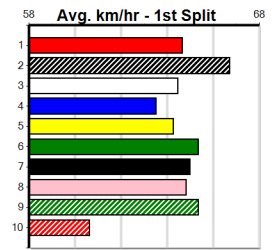

SPORTSBET HT9 (250+ RANK)

Distance: 400m, Race Type: S/E Heat, Total Prizemoney: $1,530
1st: $1,000, 2nd: $320, 3rd: $160, 4th: $50

CORINTHIAN (7) showed a devastating turn of foot in his 24.28 Sale win and he looks suited once again. ASTON PAYCHECK (5) has pace to burn and he just needs a little room in the early stages. JUMBUK DAMIEN (8) is more than capable.

Watchdog Tips: [7] [5] [8] [6] Bet: Win 7

KIP STAVROS [7] Solidly placed three runs back, place again $10.00
LTF Dog Jul-22 Sire: CATCH THE THIEF Dam: SAW BLAZE
Trainer: Stavros Kipirtidis (Cranbourne So)
Winning Distances: < 300m (0) 300 - 399m (0) 400 - 499m (1) 500 - 599m (0) 600 - 699m (0) > 700m (0)
Winning Weights: 31.8(1)
Race results table with columns: F, Dog, Wgt, Dist, Track, Date, Time, BON, Margin, 1st/2nd (Time), PIR, Checked, Comment, W/R, Split 1, S/P, Grade.

MR. BARTENDER [5] Good record here but may need it easier $16.00
WF Dog Oct-21 Sire: HOOKED ON SCOTCH Dam: PRETTY MUCH
Trainer: Michael Katsiris (Thomastown)
Winning Distances: < 300m (0) 300 - 399m (2) 400 - 499m (7) 500 - 599m (0) 600 - 699m (0) > 700m (0)
Winning Weights: 30.2(1) 30.2(1) 30.3(1) 30.4(3) 30.6(1) 30.8(1) 30.9(1)
Race results table with columns: F, Dog, Wgt, Dist, Track, Date, Time, BON, Margin, 1st/2nd (Time), PIR, Checked, Comment, W/R, Split 1, S/P, Grade.

STELLAR CAREER [5] Showed good early burn last time, place hope $7.50
BK Bitch Mar-22 Sire: TOMMY SHELBY Dam: IN BLUE JEANS
Trainer: Cheryl Morris (Briagolong)
Winning Distances: < 300m (0) 300 - 399m (0) 400 - 499m (5) 500 - 599m (0) 600 - 699m (0) > 700m (0)
Winning Weights: 27.3(2) 27.5(1) 27.8(2)
Race results table with columns: F, Dog, Wgt, Dist, Track, Date, Time, BON, Margin, 1st/2nd (Time), PIR, Checked, Comment, W/R, Split 1, S/P, Grade.

BON STAR [5] Down on confidence, may find early bother, no $10.00
BK Bitch Jan-22 Sire: MY REDEEMER Dam: ZERO COOL
Trainer: Danny Cortese (Devon Meadows)
Winning Distances: < 300m (0) 300 - 399m (0) 400 - 499m (2) 500 - 599m (1) 600 - 699m (0) > 700m (0)
Winning Weights: 26.9(2) 27.1(1)
Race results table with columns: F, Dog, Wgt, Dist, Track, Date, Time, BON, Margin, 1st/2nd (Time), PIR, Checked, Comment, W/R, Split 1, S/P, Grade.

ASTON PAYCHECK [7] Capable but the draw is a worry, next time $6.00
BD Dog Jan-23 Sire: FERNANDO BALE Dam: ASTON REWARD
Trainer: Mark McClelland (Lovely Banks)
Winning Distances: < 300m (0) 300 - 399m (0) 400 - 499m (1) 500 - 599m (0) 600 - 699m (0) > 700m (0)
Winning Weights: 33.5(1)
Race results table with columns: F, Dog, Wgt, Dist, Track, Date, Time, BON, Margin, 1st/2nd (Time), PIR, Checked, Comment, W/R, Split 1, S/P, Grade.

1

2

3

4

5