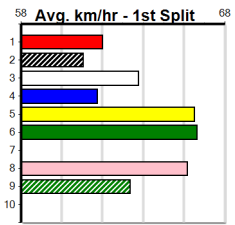

CROYDON HOMING PIGEON CLUB

Distance: 300m, Race Type: Tier 3 - Grade 6, Total Prizemoney: \$1,530
1st: \$1,000, 2nd: \$320, 3rd: \$160, 4th: \$50

9

1:09PM

(VIC time)

HAPPY CHICK (6) has ran solid placings in her last 2 starts up the straight and she could be the one to beat in this. HE'S SO TOUGH (7) has been racing well of late including a smart win here last start and he can challenge again today.