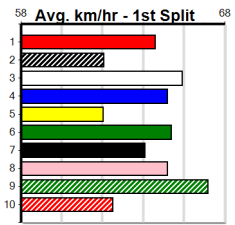

MONTROSE IGA LIQUOR

Distance: 350m, Race Type: Grade 5 T3, Total Prizemoney: \$1,530
1st: \$1,000, 2nd: \$320, 3rd: \$160, 4th: \$50

10

1:24PM

(VIC time)

PENNY BLUE DEMON (8) can show good early speed in his races and after his smart placing 2 starts back he could be the one to beat. PERFECT TREASURE (5) can show good mid race pace and he can challenge with some luck in running.