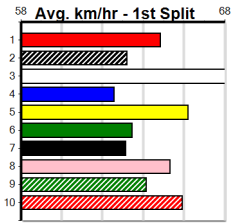

OUTER EAST FOOTBALL NETBALL COMP

Distance: 300m, Race Type: Grade 5 T3, Total Prizemoney: \$1,530
1st: \$1,000, 2nd: \$320, 3rd: \$160, 4th: \$50

4

11:38AM

(VIC time)

JEFFERSON COUNTY (3) can explode soon after box rise in his races and he looks like the one they will need to beat in this. BE A CHARACTER (1) has recorded handy placings in 2 of his last 4 starts and can challenge from his gun draw today.