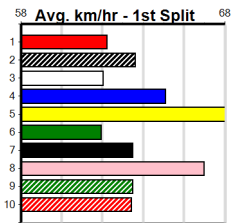

JASON McKEOWN PHOTOGRAPHY

Distance: 300m, Race Type: Grade 5 T3, Total Prizemoney: $1,530
1st: $1,000, 2nd: $320, 3rd: $160, 4th: $50

3

11:16AM

(VIC time)

MIGHTY INNINGS (8) was a solid winner here 4 starts back before some tougher racing in his last 3 and he may be the one to beat in this. ON THE MINT (2) can explode soon after box rise in his races and could be the main danger here.

Watchdog Tips: **8** **2** **4** **5** **Bet:** **Box Trifecta 2,4,5,8 ($10 for 41.67%)**