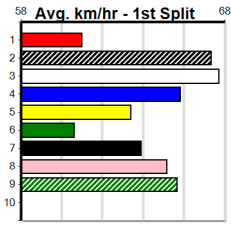

Healesville

MR HUMMER LIMOS (1-2 WINS)

Distance: 350m, Race Type: Tier 3 - Restricted Win, Total Prizemoney: $1,530
1st: $1,000, 2nd: $320, 3rd: $160, 4th: $50

5

11:55AM

(VIC time)

RESCHEDULE (7) looks to have a class edge on his rivals in this and he may only need to step on terms to salute here. MIKE ANGELO ZEAL (2) recorded a good all the way win here on Friday and he could be the main danger with some luck early.

Watchdog Tips: **7** **2** **8** **3** **Bet:** Trifecta 7/2,8/2,3,5,8 ($10 - 166.67%)