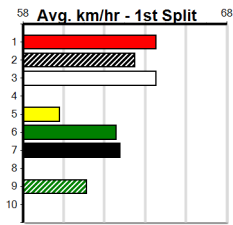

SPORTSBET NOBODY DOES IT EASIER

Distance: 300m, Race Type: Tier 3 - Maiden, Total Prizemoney: $1,530
1st: $1,000, 2nd: $320, 3rd: $160, 4th: $50

1
10:45AM
(VIC time)

TAILS OF JONNY (4) ran good placings in the first 2 of his 3 starts and he looks like the one to beat here after a recent spell. DAWN OF DELTA (1) posted a handy placing from this exact box 2 starts back and he could be the danger.

Watchdog Tips: **4** **1** **2** **6** **Bet:** **Quinella 1/4 ($10 for 1000%)**