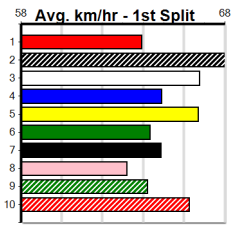

STRAIGHT RACING...GREAT RACING

Distance: 350m, Race Type: Grade 5 T3, Total Prizemoney: $1,530
1st: $1,000, 2nd: $320, 3rd: $160, 4th: $50

8

12:49PM

(VIC time)

SUPERFLY GIRL (3) was a solid all the way winner here 3 starts back and she may be the one to beat again with any luck early. DARNUM DESIRE (8) was a strong winner from a wide draw 3 back and she can make her presence felt again.

Watchdog Tips: **3** **8** **6** **5** **Bet:** **Box Quinella 3,6,8 ($10 for 333.33%)**